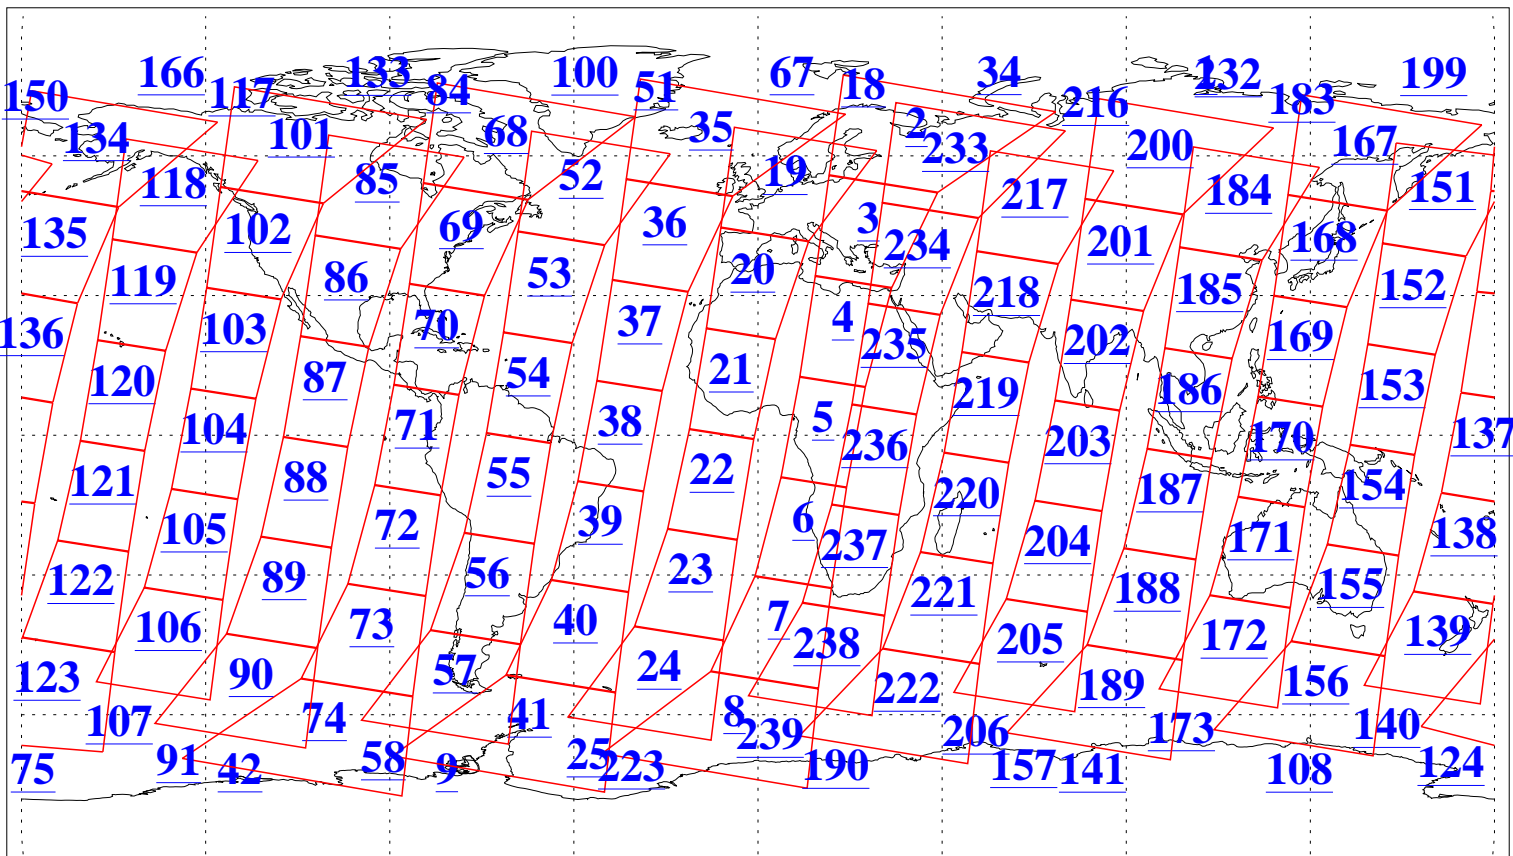

L1B Availability
AMSU Granules: 240
HSB Granules: 0
AIRS Granules: 240

23 Sep 2018
DoY 266
Aqua Day 5986
Granules: 1 to 120

Granules: 121 to 240

Legend: AMSU Available, HSB Available, AIRS Available

L1B Availability
AMSU Granules: 240
HSB Granules: 0
AIRS Granules: 240

23 Sep 2018
DoY 266
Aqua Day 5986

Ascending Granules

Descending Granules

Legend: AMSU Available, HSB Available, AIRS Available

L1B Availability
 AMSU Granules: 240
 HSB Granules: 0
 AIRS Granules: 240

23 Sep 2018
 DoY 266
 Aqua Day 5986

Northern Hemisphere Granules

Southern Hemisphere Granules

Legend: AMSU Available, HSB Available, AIRS Available