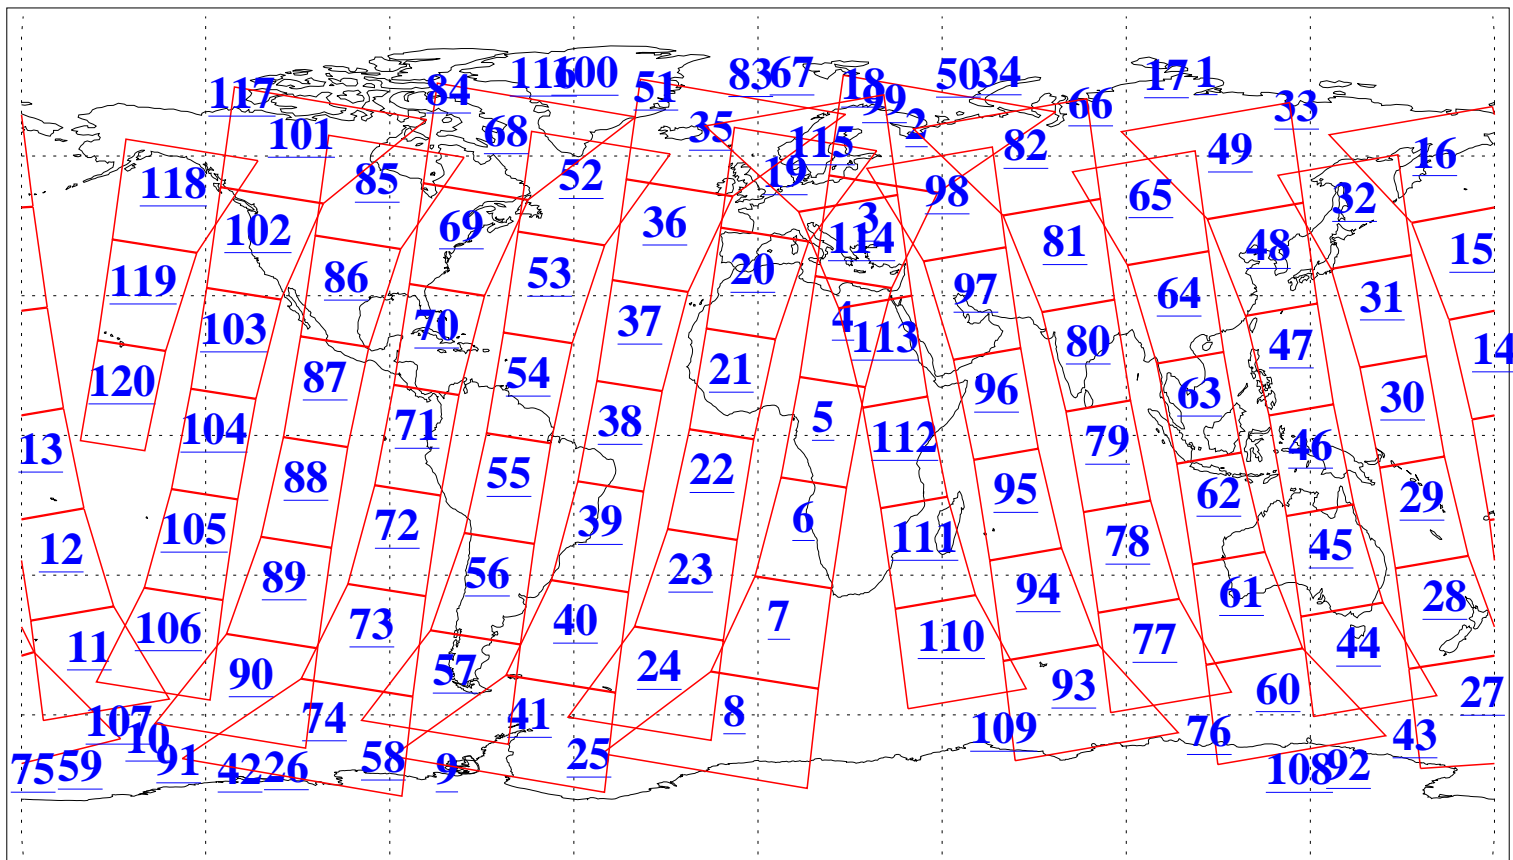

L1B Availability
AMSU Granules: 240
HSB Granules: 0
AIRS Granules: 240

23 Sep 2018
DoY 266
Aqua Day 5986
Granules: 1 to 120

Granules: 121 to 240

Legend: AMSU Available, HSB Available, AIRS Available

L1B Availability
AMSU Granules: 240
HSB Granules: 0
AIRS Granules: 240

23 Sep 2018
DoY 266
Aqua Day 5986

Ascending Granules

Descending Granules

Legend: AMSU Available, HSB Available, AIRS Available

L1B Availability
 AMSU Granules: 240
 HSB Granules: 0
 AIRS Granules: 240

23 Sep 2018
 DoY 266
 Aqua Day 5986

Northern Hemisphere Granules

Southern Hemisphere Granules

Legend: AMSU Available, HSB Available, AIRS Available