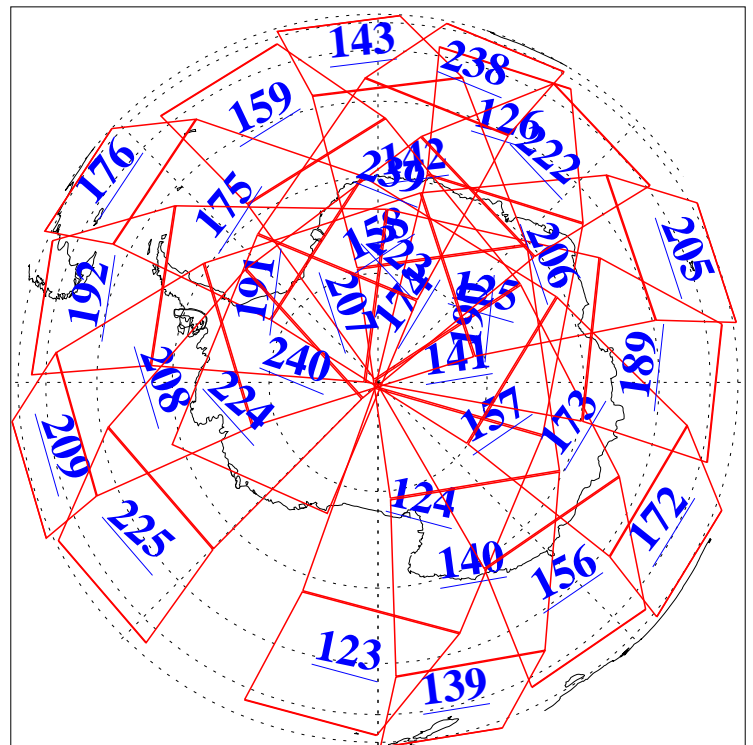

L1B Availability
AMSU Granules: 240
HSB Granules: 0
AIRS Granules: 240

23 Sep 2018
DoY 266
Aqua Day 5986
Granules: 1 to 120

Granules: 121 to 240

Legend: AMSU Available, HSB Available, AIRS Available

L1B Availability
AMSU Granules: 240
HSB Granules: 0
AIRS Granules: 240

23 Sep 2018
DoY 266
Aqua Day 5986

Ascending Granules

Descending Granules

Legend: AMSU Available, HSB Available, AIRS Available

L1B Availability
 AMSU Granules: 240
 HSB Granules: 0
 AIRS Granules: 240

23 Sep 2018
 DoY 266
 Aqua Day 5986

Northern Hemisphere Granules

Southern Hemisphere Granules

Legend: AMSU Available, HSB Available, AIRS Available