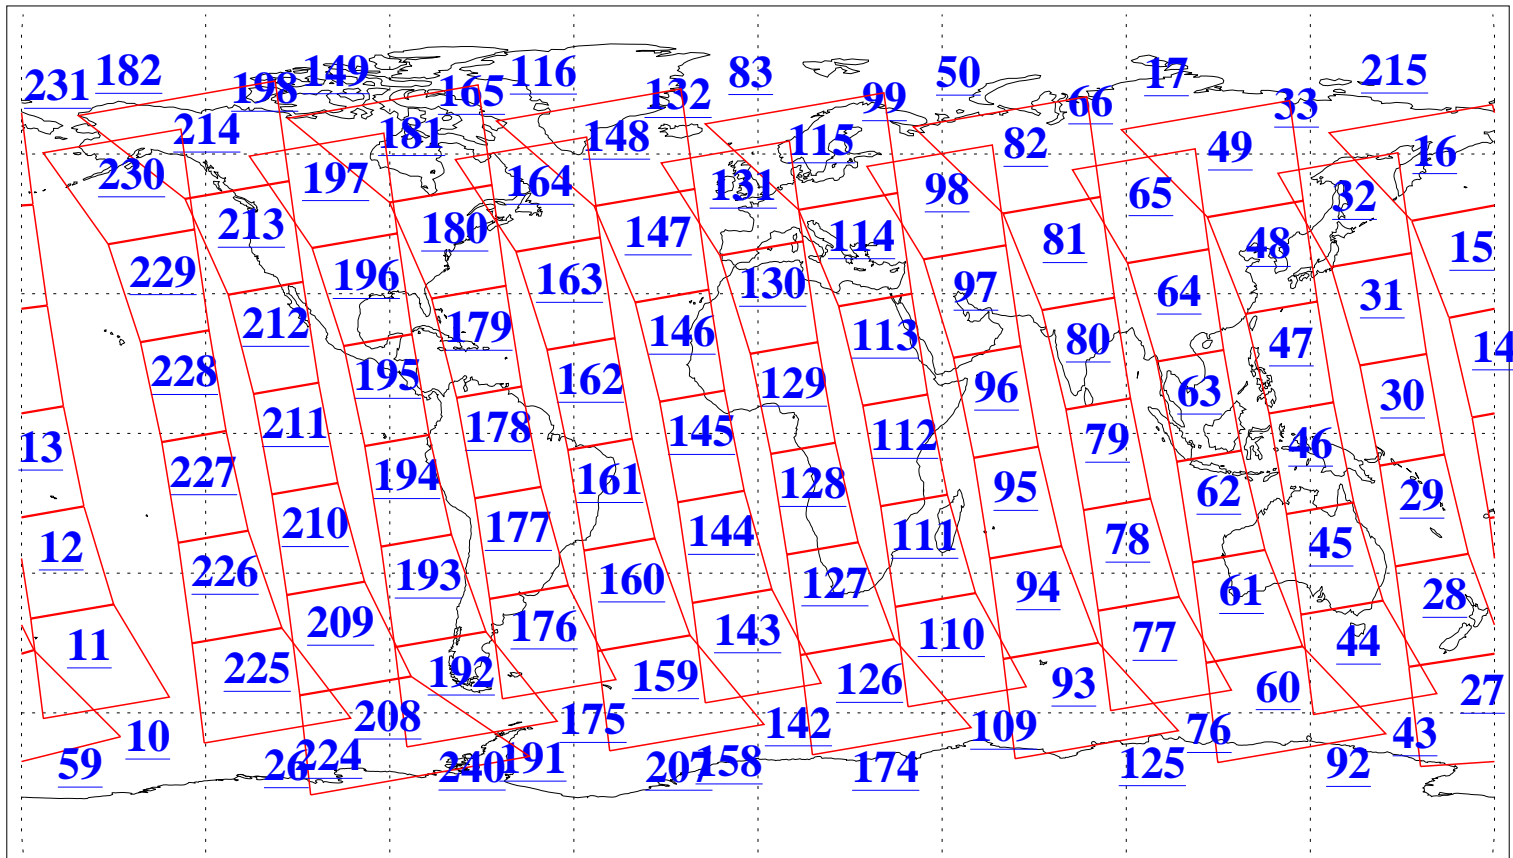

L1B Availability
AMSU Granules: 240
HSB Granules: 0
AIRS Granules: 240

23 Sep 2018
DoY 266
Aqua Day 5986
Granules: 1 to 120

Granules: 121 to 240

Legend: AMSU Available, HSB Available, AIRS Available

L1B Availability
AMSU Granules: 240
HSB Granules: 0
AIRS Granules: 240

23 Sep 2018
DoY 266
Aqua Day 5986

Ascending Granules

Descending Granules

Legend: AMSU Available, HSB Available, AIRS Available

L1B Availability
 AMSU Granules: 240
 HSB Granules: 0
 AIRS Granules: 240

23 Sep 2018
 DoY 266
 Aqua Day 5986

Northern Hemisphere Granules

Southern Hemisphere Granules

Legend: AMSU Available, HSB Available, AIRS Available