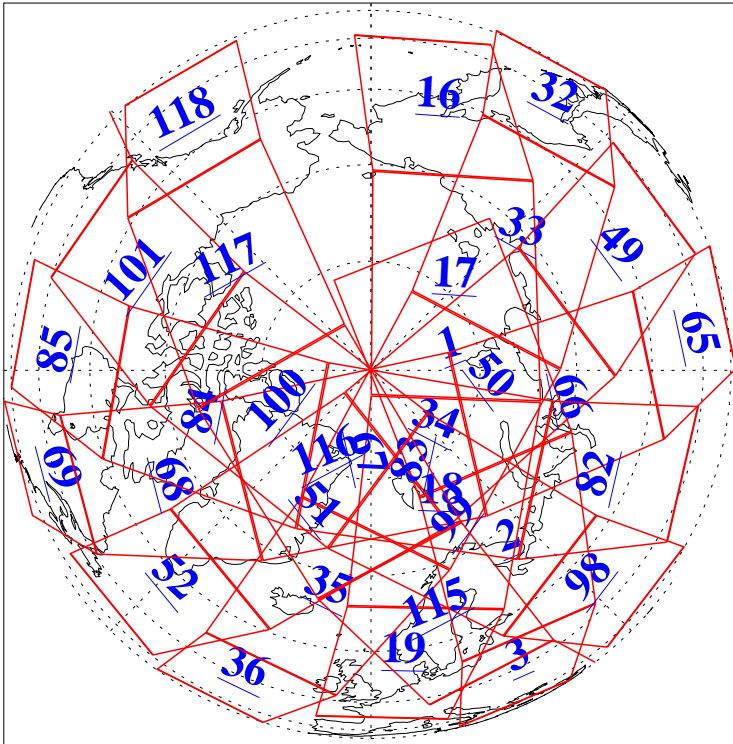

L1B Availability
AMSU Granules: 240
HSB Granules: 0
AIRS Granules: 240

23 Sep 2018
DoY 266
Aqua Day 5986
Granules: 1 to 120

Granules: 121 to 240

Legend: AMSU Available, HSB Available, AIRS Available

L1B Availability
AMSU Granules: 240
HSB Granules: 0
AIRS Granules: 240

23 Sep 2018
DoY 266
Aqua Day 5986

Ascending Granules

Descending Granules

Legend: AMSU Available, HSB Available, AIRS Available

L1B Availability
 AMSU Granules: 240
 HSB Granules: 0
 AIRS Granules: 240

23 Sep 2018
 DoY 266
 Aqua Day 5986

Northern Hemisphere Granules

Southern Hemisphere Granules

Legend: AMSU Available, HSB Available, AIRS Available