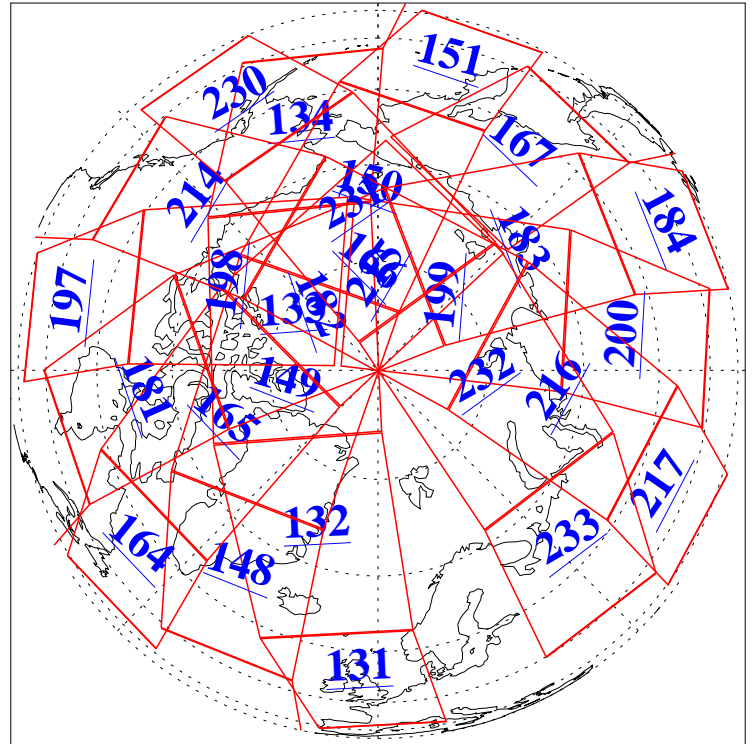

23 Sep 2018
DoY 266
Aqua Day 5986

Ascending Granules

Descending Granules

Legend: AMSU Available, HSB Available, AIRS Available

L1B Availability
 AMSU Granules: 240
 HSB Granules: 0
 AIRS Granules: 240

23 Sep 2018
 DoY 266
 Aqua Day 5986

Northern Hemisphere Granules

Southern Hemisphere Granules

Legend: AMSU Available, HSB Available, AIRS Available