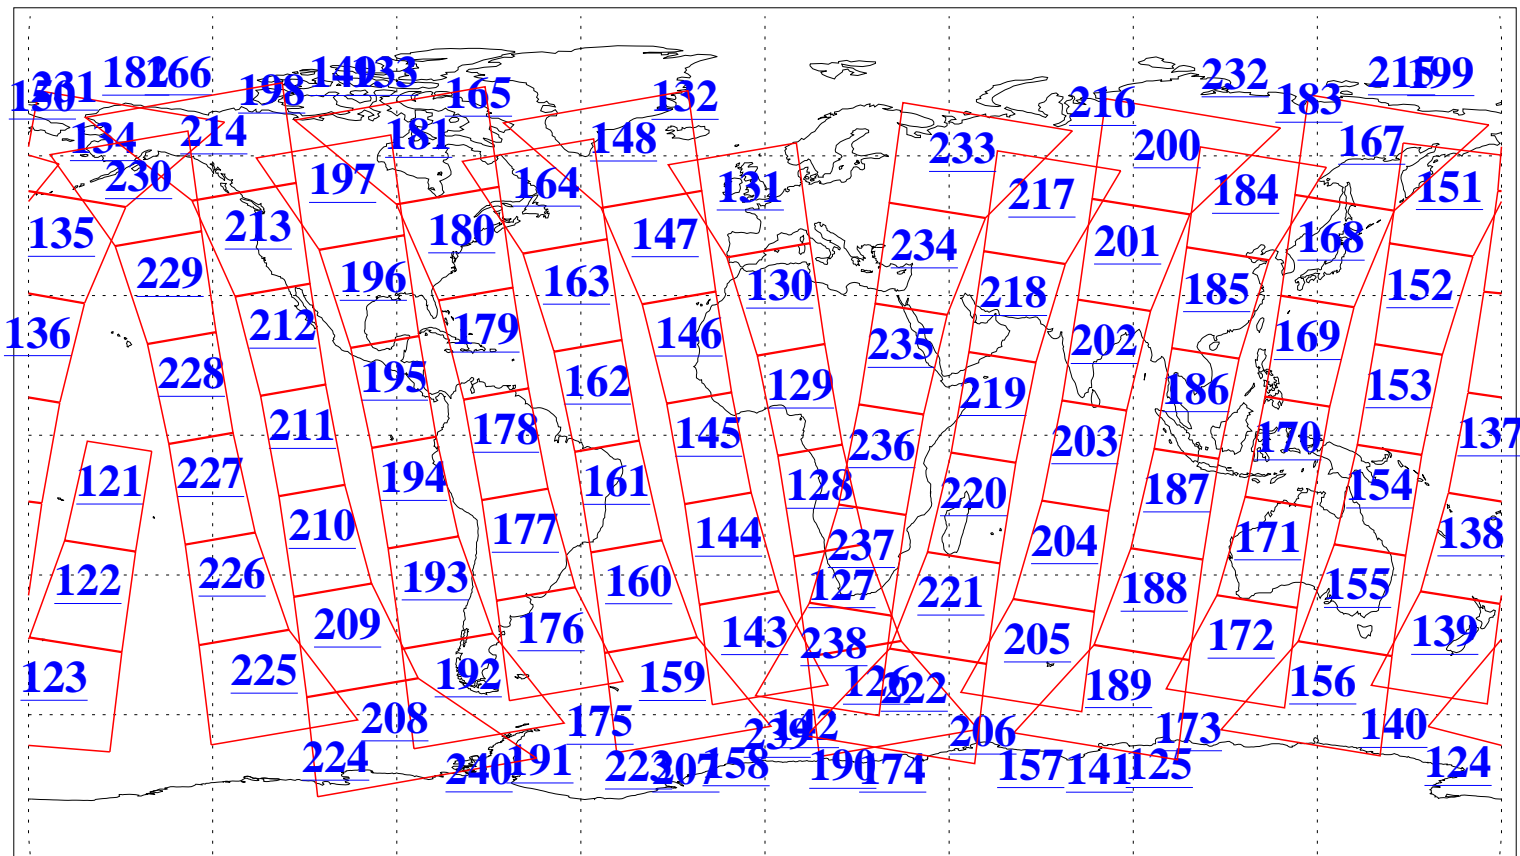

L1B Availability
AMSU Granules: 240
HSB Granules: 0
AIRS Granules: 240

23 Sep 2018
DoY 266
Aqua Day 5986
Granules: 1 to 120

Granules: 121 to 240

Legend: AMSU Available, HSB Available, AIRS Available

L1B Availability
AMSU Granules: 240
HSB Granules: 0
AIRS Granules: 240

23 Sep 2018
DoY 266
Aqua Day 5986

Ascending Granules

Descending Granules

Legend: AMSU Available, HSB Available, AIRS Available

L1B Availability
 AMSU Granules: 240
 HSB Granules: 0
 AIRS Granules: 240

23 Sep 2018
 DoY 266
 Aqua Day 5986

Northern Hemisphere Granules

Southern Hemisphere Granules

Legend: AMSU Available, HSB Available, AIRS Available