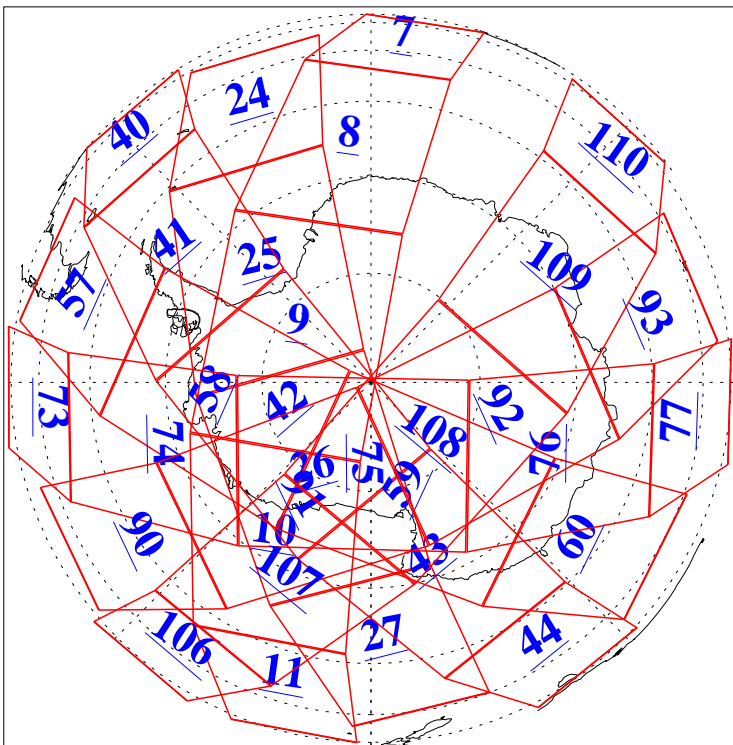

L1B Availability
AMSU Granules: 240
HSB Granules: 0
AIRS Granules: 240

23 Sep 2018
DoY 266
Aqua Day 5986
Granules: 1 to 120

Granules: 121 to 240

Legend: AMSU Available, HSB Available, AIRS Available

L1B Availability
AMSU Granules: 240
HSB Granules: 0
AIRS Granules: 240

23 Sep 2018
DoY 266
Aqua Day 5986

Ascending Granules

Descending Granules

Legend: AMSU Available, HSB Available, AIRS Available

L1B Availability
 AMSU Granules: 240
 HSB Granules: 0
 AIRS Granules: 240

23 Sep 2018
 DoY 266
 Aqua Day 5986

Northern Hemisphere Granules

Southern Hemisphere Granules

Legend: AMSU Available, HSB Available, AIRS Available