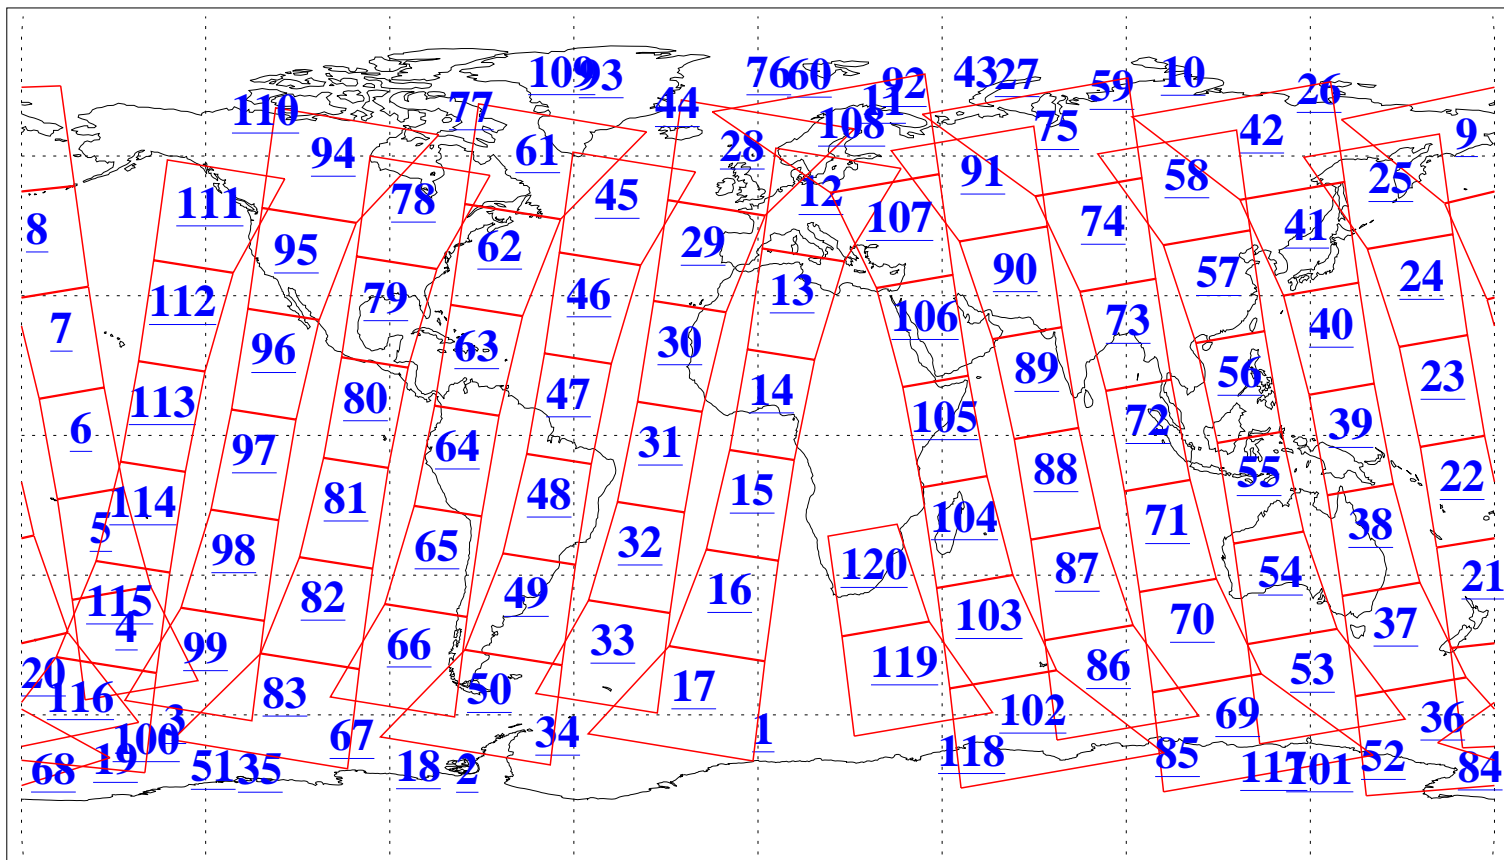

L1B Availability
AMSU Granules: 239
HSB Granules: 0
AIRS Granules: 240

22 Sep 2018
DoY 265
Aqua Day 5985
Granules: 1 to 120

Granules: 121 to 240

Legend: AMSU Available, HSB Available, AIRS Available

L1B Availability
AMSU Granules: 239
HSB Granules: 0
AIRS Granules: 240

22 Sep 2018
DoY 265
Aqua Day 5985

Ascending Granules

Descending Granules

Legend: AMSU Available, HSB Available, AIRS Available

L1B Availability
 AMSU Granules: 239
 HSB Granules: 0
 AIRS Granules: 240

22 Sep 2018
 DoY 265
 Aqua Day 5985

Northern Hemisphere Granules

Southern Hemisphere Granules

Legend: AMSU Available, HSB Available, AIRS Available