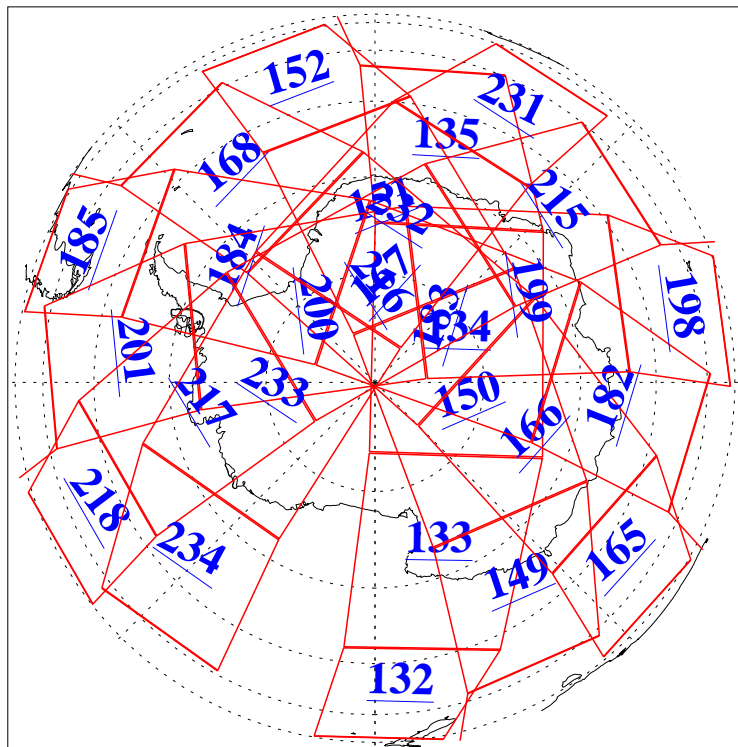

L1B Availability
AMSU Granules: 239
HSB Granules: 0
AIRS Granules: 240

22 Sep 2018
DoY 265
Aqua Day 5985
Granules: 1 to 120

Granules: 121 to 240

Legend: AMSU Available, HSB Available, AIRS Available

L1B Availability
AMSU Granules: 239
HSB Granules: 0
AIRS Granules: 240

22 Sep 2018
DoY 265
Aqua Day 5985

Ascending Granules

Descending Granules

Legend: AMSU Available, HSB Available, AIRS Available

L1B Availability
 AMSU Granules: 239
 HSB Granules: 0
 AIRS Granules: 240

22 Sep 2018
 DoY 265
 Aqua Day 5985

Northern Hemisphere Granules

Southern Hemisphere Granules

Legend: AMSU Available, HSB Available, AIRS Available