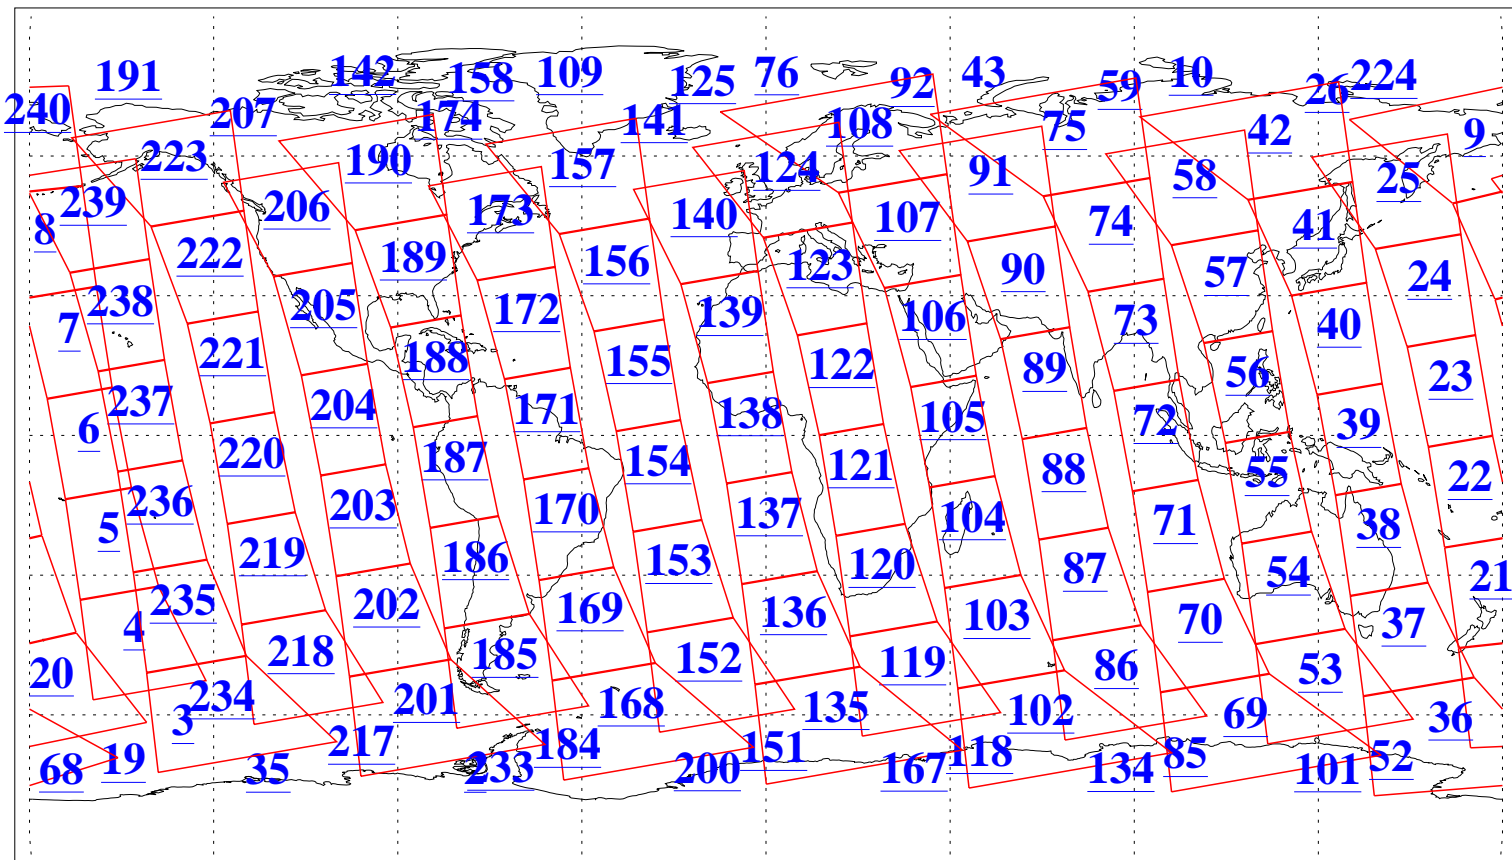

L1B Availability
AMSU Granules: 239
HSB Granules: 0
AIRS Granules: 240

22 Sep 2018
DoY 265
Aqua Day 5985
Granules: 1 to 120

Granules: 121 to 240

Legend: AMSU Available, HSB Available, AIRS Available

L1B Availability
AMSU Granules: 239
HSB Granules: 0
AIRS Granules: 240

22 Sep 2018
DoY 265
Aqua Day 5985

Ascending Granules

Descending Granules

Legend: AMSU Available, HSB Available, AIRS Available

L1B Availability
 AMSU Granules: 239
 HSB Granules: 0
 AIRS Granules: 240

22 Sep 2018
 DoY 265
 Aqua Day 5985

Northern Hemisphere Granules

Southern Hemisphere Granules

Legend: AMSU Available, HSB Available, AIRS Available