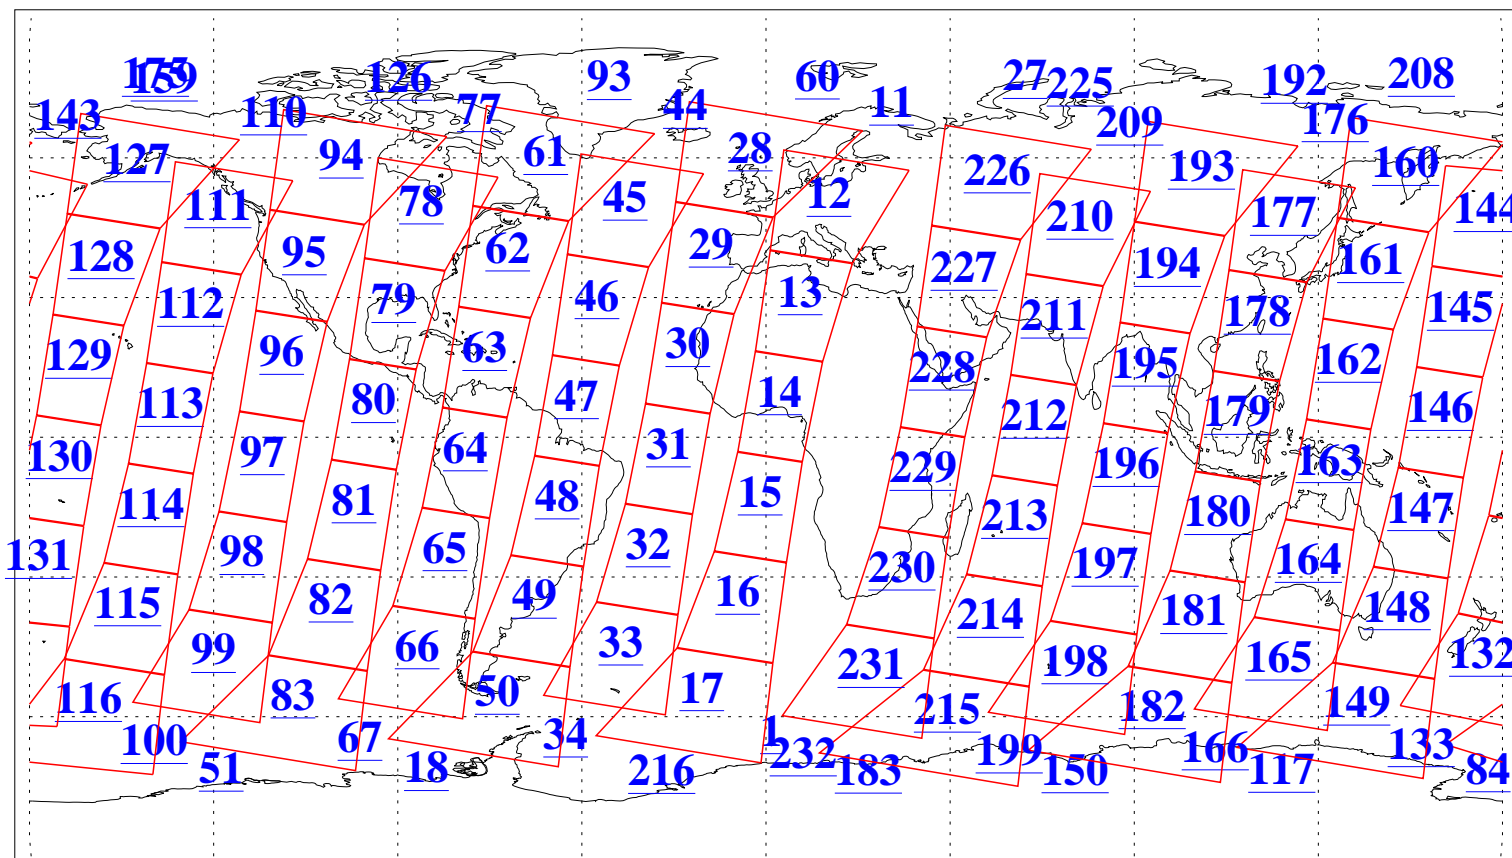

L1B Availability
AMSU Granules: 239
HSB Granules: 0
AIRS Granules: 240

22 Sep 2018
DoY 265
Aqua Day 5985
Granules: 1 to 120

Granules: 121 to 240

Legend: AMSU Available, HSB Available, AIRS Available

L1B Availability
AMSU Granules: 239
HSB Granules: 0
AIRS Granules: 240

22 Sep 2018
DoY 265
Aqua Day 5985

Ascending Granules

Descending Granules

Legend: AMSU Available, HSB Available, AIRS Available

L1B Availability
 AMSU Granules: 239
 HSB Granules: 0
 AIRS Granules: 240

22 Sep 2018
 DoY 265
 Aqua Day 5985

Northern Hemisphere Granules

Southern Hemisphere Granules

Legend: AMSU Available, HSB Available, AIRS Available