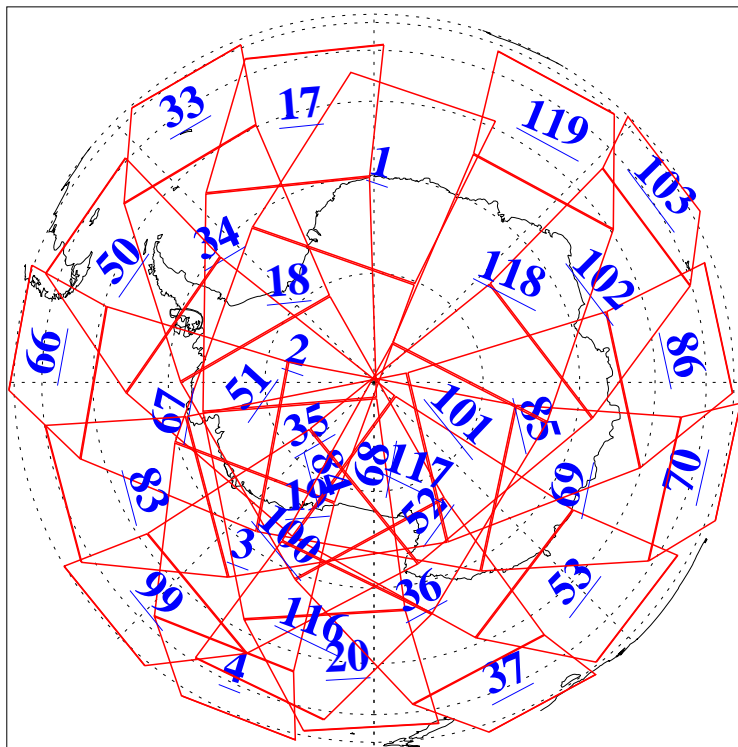

L1B Availability
AMSU Granules: 239
HSB Granules: 0
AIRS Granules: 240

22 Sep 2018
DoY 265
Aqua Day 5985
Granules: 1 to 120

Granules: 121 to 240

Legend: AMSU Available, HSB Available, AIRS Available

L1B Availability
AMSU Granules: 239
HSB Granules: 0
AIRS Granules: 240

22 Sep 2018
DoY 265
Aqua Day 5985

Ascending Granules

Descending Granules

Legend: AMSU Available, HSB Available, AIRS Available

L1B Availability
 AMSU Granules: 239
 HSB Granules: 0
 AIRS Granules: 240

22 Sep 2018
 DoY 265
 Aqua Day 5985

Northern Hemisphere Granules

Southern Hemisphere Granules

Legend: AMSU Available, HSB Available, AIRS Available