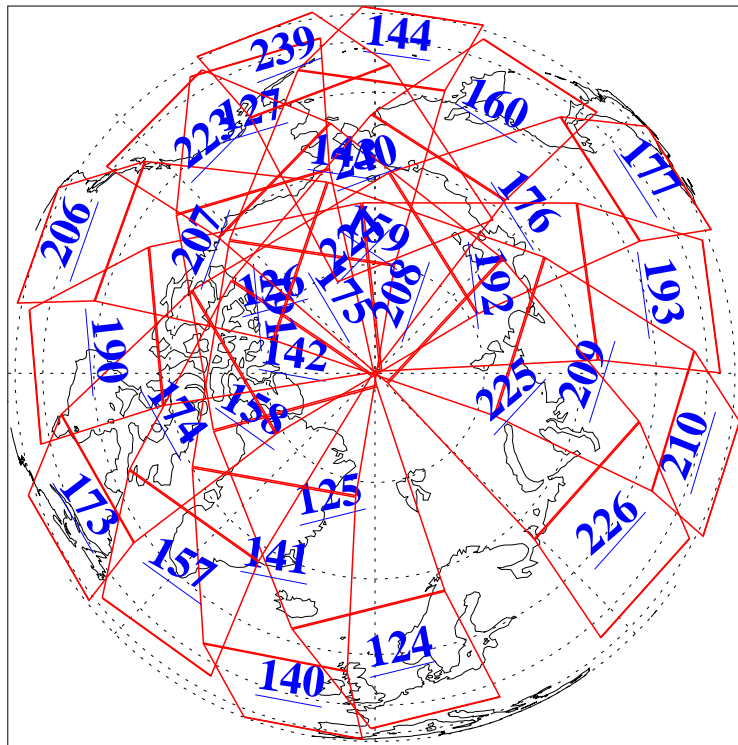

L1B Availability
AMSU Granules: 239
HSB Granules: 0
AIRS Granules: 240

22 Sep 2018
DoY 265
Aqua Day 5985
Granules: 1 to 120

Granules: 121 to 240

Legend: AMSU Available, HSB Available, AIRS Available

L1B Availability
AMSU Granules: 239
HSB Granules: 0
AIRS Granules: 240

22 Sep 2018
DoY 265
Aqua Day 5985

Ascending Granules

Descending Granules

Legend: AMSU Available, HSB Available, AIRS Available

L1B Availability
 AMSU Granules: 239
 HSB Granules: 0
 AIRS Granules: 240

22 Sep 2018
 DoY 265
 Aqua Day 5985

Northern Hemisphere Granules

Southern Hemisphere Granules

Legend: AMSU Available, HSB Available, AIRS Available