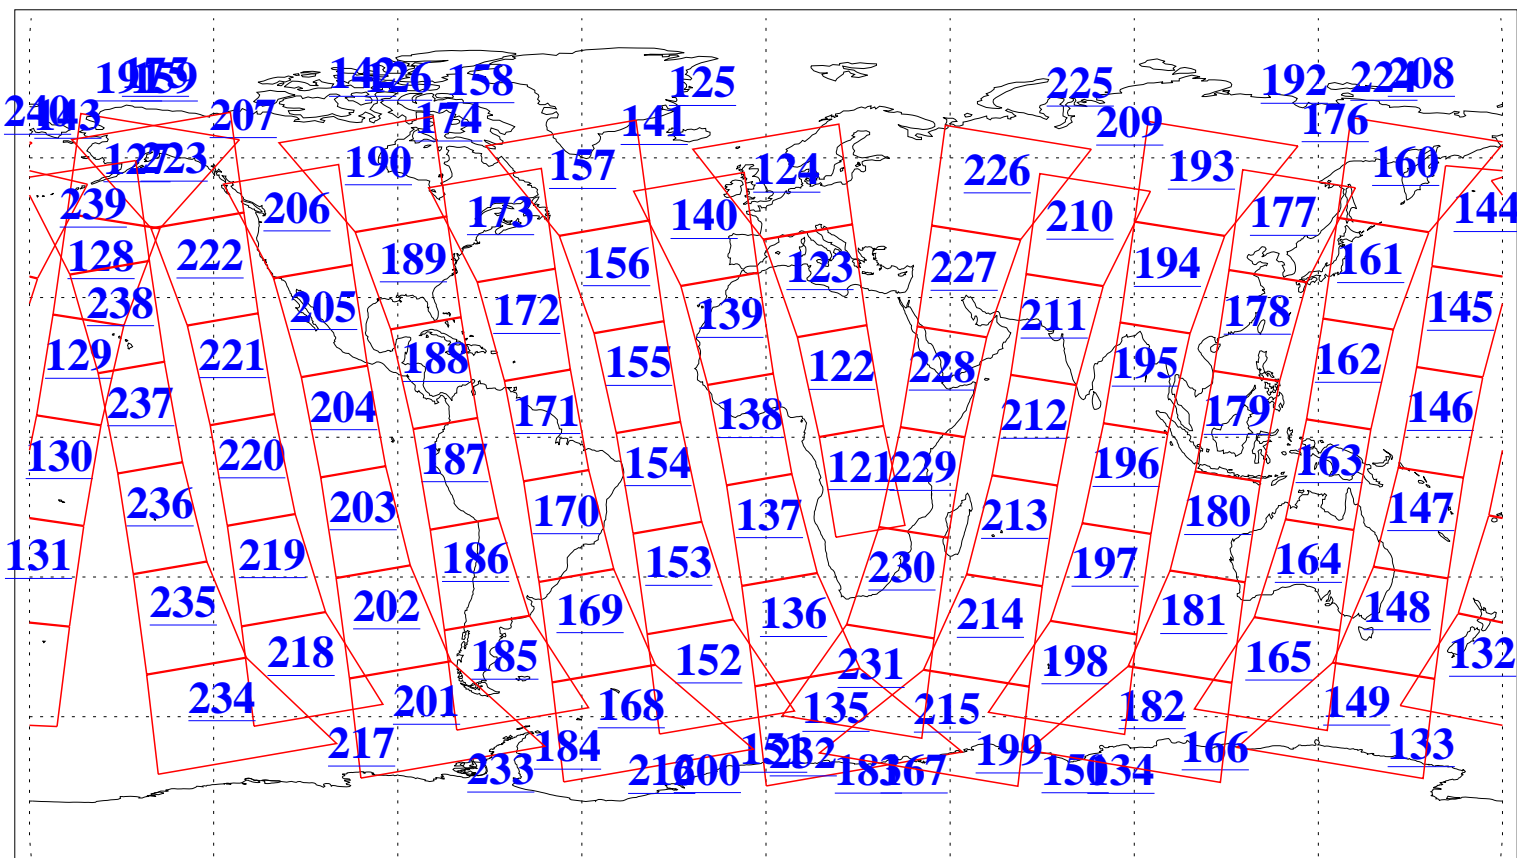

L1B Availability
AMSU Granules: 239
HSB Granules: 0
AIRS Granules: 240

22 Sep 2018
DoY 265
Aqua Day 5985
Granules: 1 to 120

Granules: 121 to 240

Legend: AMSU Available, HSB Available, AIRS Available

L1B Availability
AMSU Granules: 239
HSB Granules: 0
AIRS Granules: 240

22 Sep 2018
DoY 265
Aqua Day 5985

Ascending Granules

Descending Granules

Legend: AMSU Available, HSB Available, AIRS Available

L1B Availability
 AMSU Granules: 239
 HSB Granules: 0
 AIRS Granules: 240

22 Sep 2018
 DoY 265
 Aqua Day 5985

Northern Hemisphere Granules

Southern Hemisphere Granules

Legend: AMSU Available, HSB Available, AIRS Available