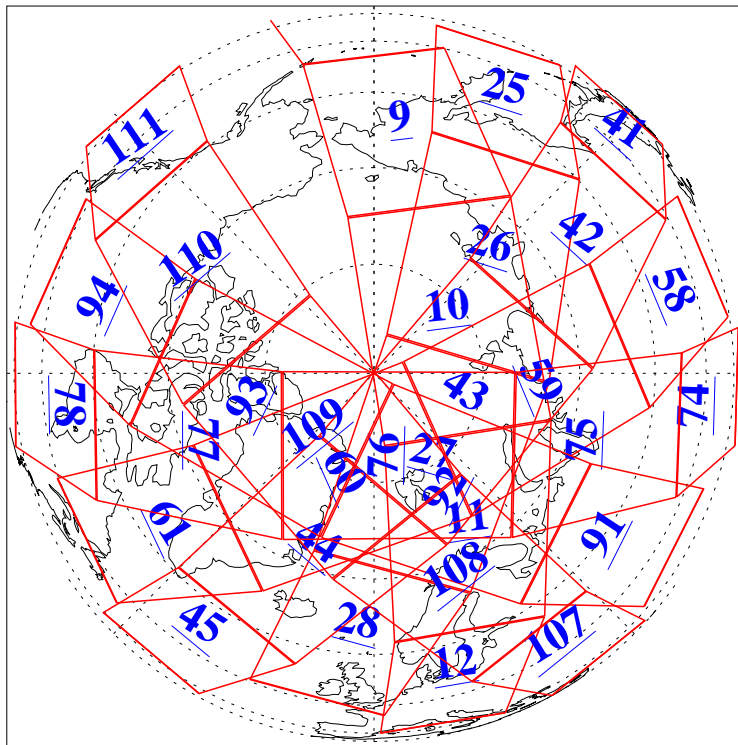

L1B Availability
AMSU Granules: 239
HSB Granules: 0
AIRS Granules: 240

22 Sep 2018
DoY 265
Aqua Day 5985
Granules: 1 to 120

Granules: 121 to 240

Legend: AMSU Available, HSB Available, AIRS Available

L1B Availability
AMSU Granules: 239
HSB Granules: 0
AIRS Granules: 240

22 Sep 2018
DoY 265
Aqua Day 5985

Ascending Granules

Descending Granules

Legend: AMSU Available, HSB Available, AIRS Available

L1B Availability
 AMSU Granules: 239
 HSB Granules: 0
 AIRS Granules: 240

22 Sep 2018
 DoY 265
 Aqua Day 5985

Northern Hemisphere Granules

Southern Hemisphere Granules

Legend: AMSU Available, HSB Available, AIRS Available