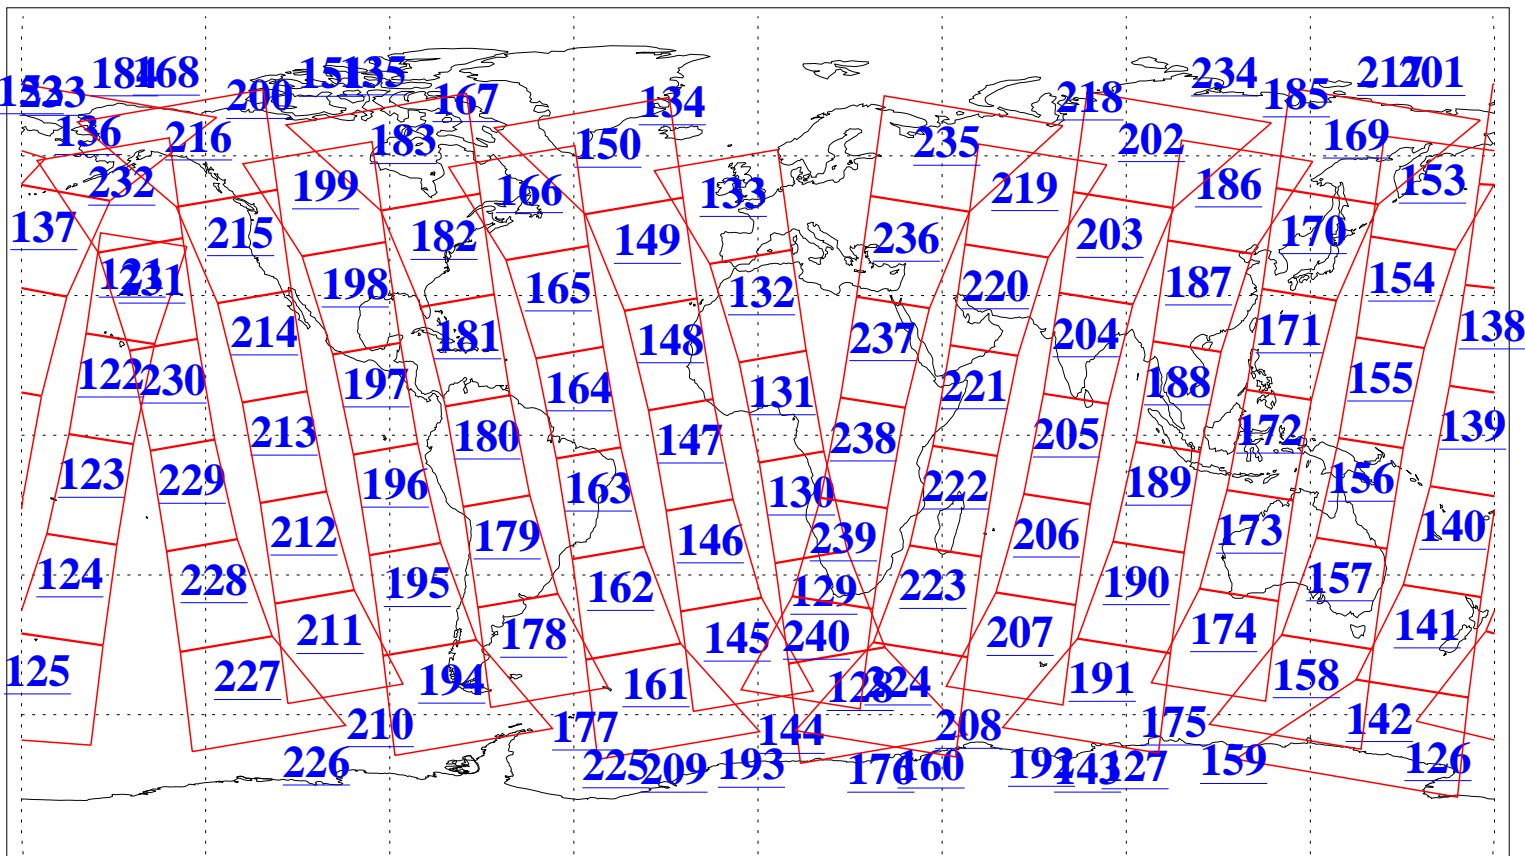

L1B Availability  
AMSU Granules: 240  
HSB Granules: 0  
AIRS Granules: 240

21 Sep 2018  
DoY 264  
Aqua Day 5984  
Granules: 1 to 120

Granules: 121 to 240

Legend: AMSU Available, HSB Available, AIRS Available

L1B Availability  
AMSU Granules: 240  
HSB Granules: 0  
AIRS Granules: 240

21 Sep 2018  
DoY 264  
Aqua Day 5984  
Ascending Granules

Descending Granules

Legend: AMSU Available, HSB Available, AIRS Available