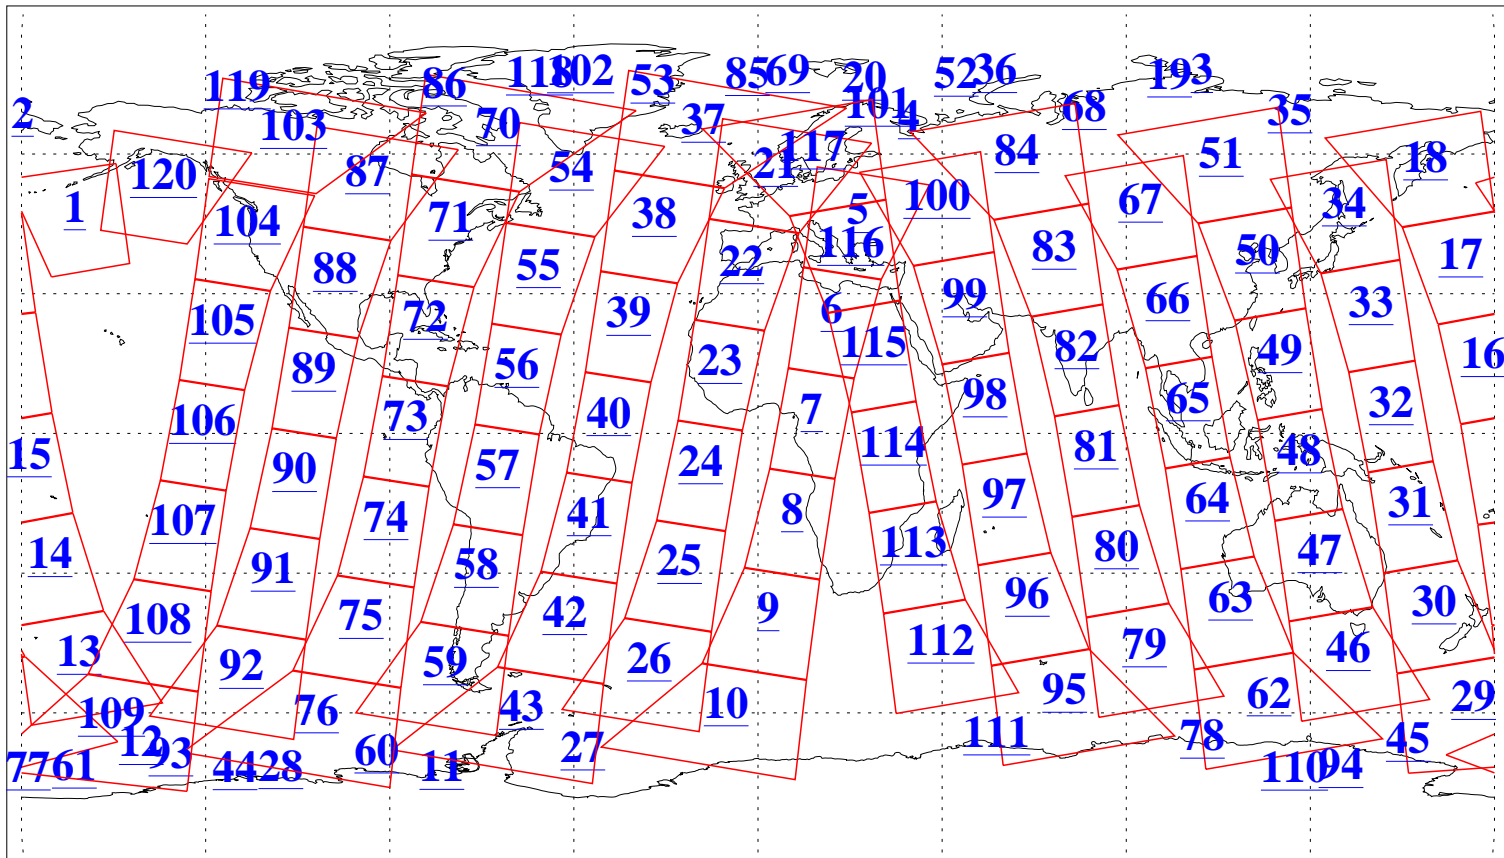

L1B Availability  
AMSU Granules: 240  
HSB Granules: 0  
AIRS Granules: 240

21 Sep 2018  
DoY 264  
Aqua Day 5984  
Granules: 1 to 120

Granules: 121 to 240

Legend: AMSU Available, HSB Available, AIRS Available

L1B Availability  
AMSU Granules: 240  
HSB Granules: 0  
AIRS Granules: 240

21 Sep 2018  
DoY 264  
Aqua Day 5984  
Ascending Granules

Descending Granules

Legend: AMSU Available, HSB Available, AIRS Available

L1B Availability  
 AMSU Granules: 240  
 HSB Granules: 0  
 AIRS Granules: 240

21 Sep 2018  
 DoY 264  
 Aqua Day 5984

Northern Hemisphere Granules

Southern Hemisphere Granules

Legend: AMSU Available, HSB Available, AIRS Available