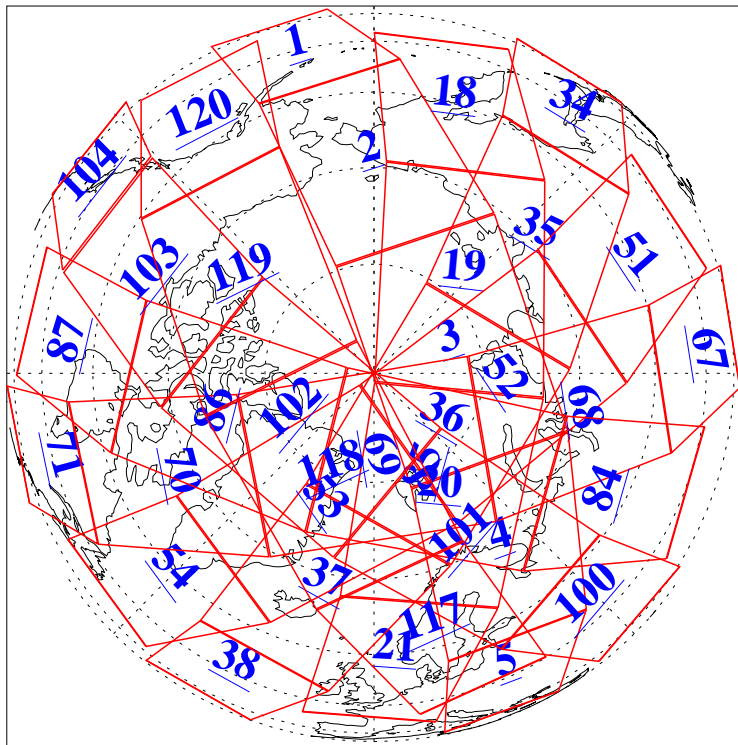

L1B Availability  
AMSU Granules: 240  
HSB Granules: 0  
AIRS Granules: 240

21 Sep 2018  
DoY 264  
Aqua Day 5984  
Granules: 1 to 120

Granules: 121 to 240

Legend: AMSU Available, HSB Available, AIRS Available

L1B Availability  
AMSU Granules: 240  
HSB Granules: 0  
AIRS Granules: 240

21 Sep 2018  
DoY 264  
Aqua Day 5984  
Ascending Granules

Descending Granules

Legend: AMSU Available, HSB Available, AIRS Available

L1B Availability  
 AMSU Granules: 240  
 HSB Granules: 0  
 AIRS Granules: 240

21 Sep 2018  
 DoY 264  
 Aqua Day 5984

Northern Hemisphere Granules

Southern Hemisphere Granules

Legend: AMSU Available, HSB Available, AIRS Available