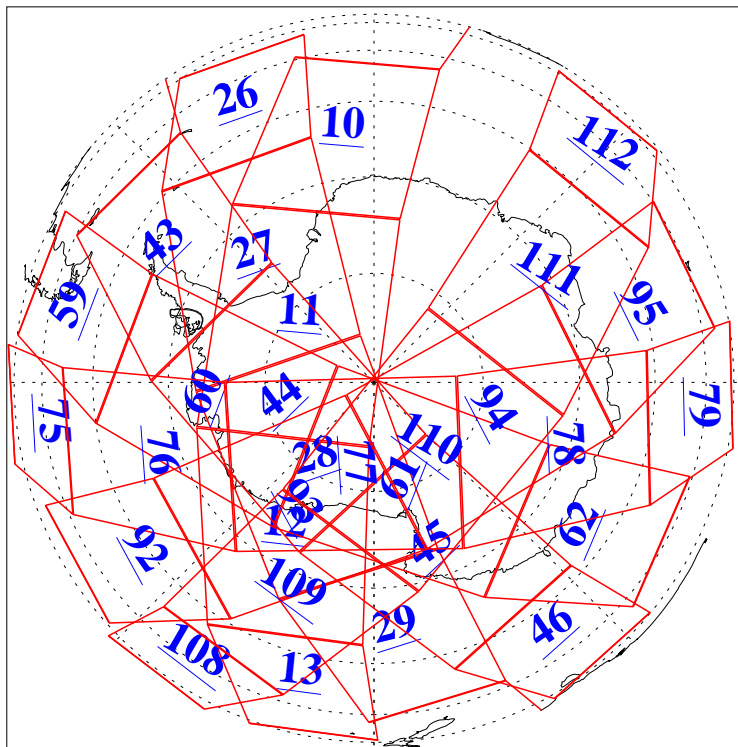

L1B Availability  
AMSU Granules: 240  
HSB Granules: 0  
AIRS Granules: 240

21 Sep 2018  
DoY 264  
Aqua Day 5984  
Granules: 1 to 120

Granules: 121 to 240

Legend: AMSU Available, HSB Available, AIRS Available

L1B Availability  
AMSU Granules: 240  
HSB Granules: 0  
AIRS Granules: 240

21 Sep 2018  
DoY 264  
Aqua Day 5984  
Ascending Granules

Descending Granules

Legend: AMSU Available, HSB Available, AIRS Available

L1B Availability  
 AMSU Granules: 240  
 HSB Granules: 0  
 AIRS Granules: 240

21 Sep 2018  
 DoY 264  
 Aqua Day 5984

Northern Hemisphere Granules

Southern Hemisphere Granules

Legend: AMSU Available, HSB Available, AIRS Available