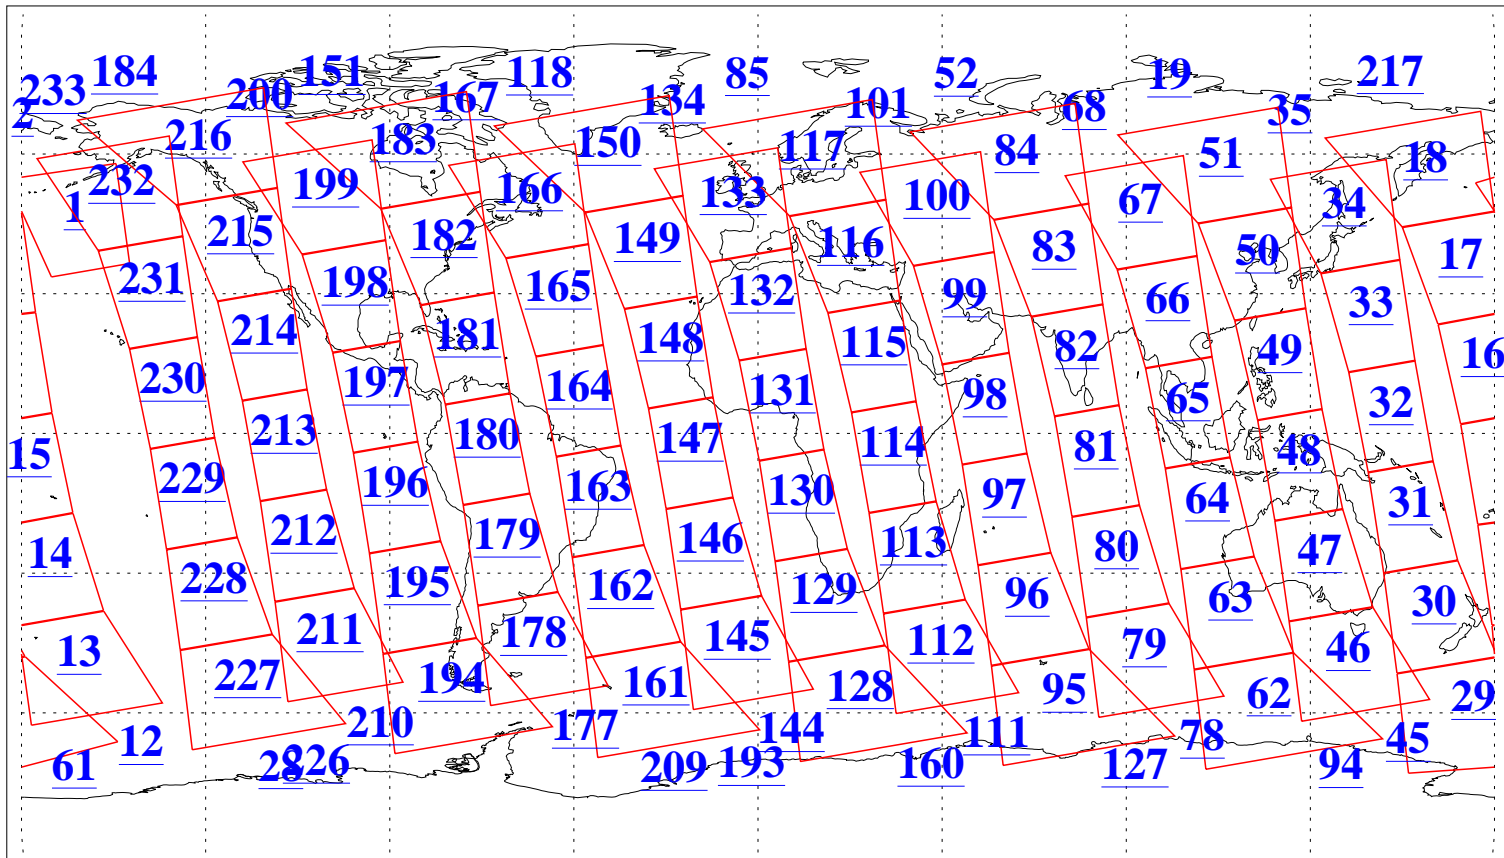

L1B Availability  
AMSU Granules: 240  
HSB Granules: 0  
AIRS Granules: 240

21 Sep 2018  
DoY 264  
Aqua Day 5984  
Granules: 1 to 120

Granules: 121 to 240

Legend: AMSU Available, HSB Available, AIRS Available

L1B Availability  
AMSU Granules: 240  
HSB Granules: 0  
AIRS Granules: 240

21 Sep 2018  
DoY 264  
Aqua Day 5984  
Ascending Granules

Descending Granules

Legend: AMSU Available, HSB Available, AIRS Available

L1B Availability  
 AMSU Granules: 240  
 HSB Granules: 0  
 AIRS Granules: 240

21 Sep 2018  
 DoY 264  
 Aqua Day 5984

Northern Hemisphere Granules

Southern Hemisphere Granules

Legend: AMSU Available, HSB Available, AIRS Available