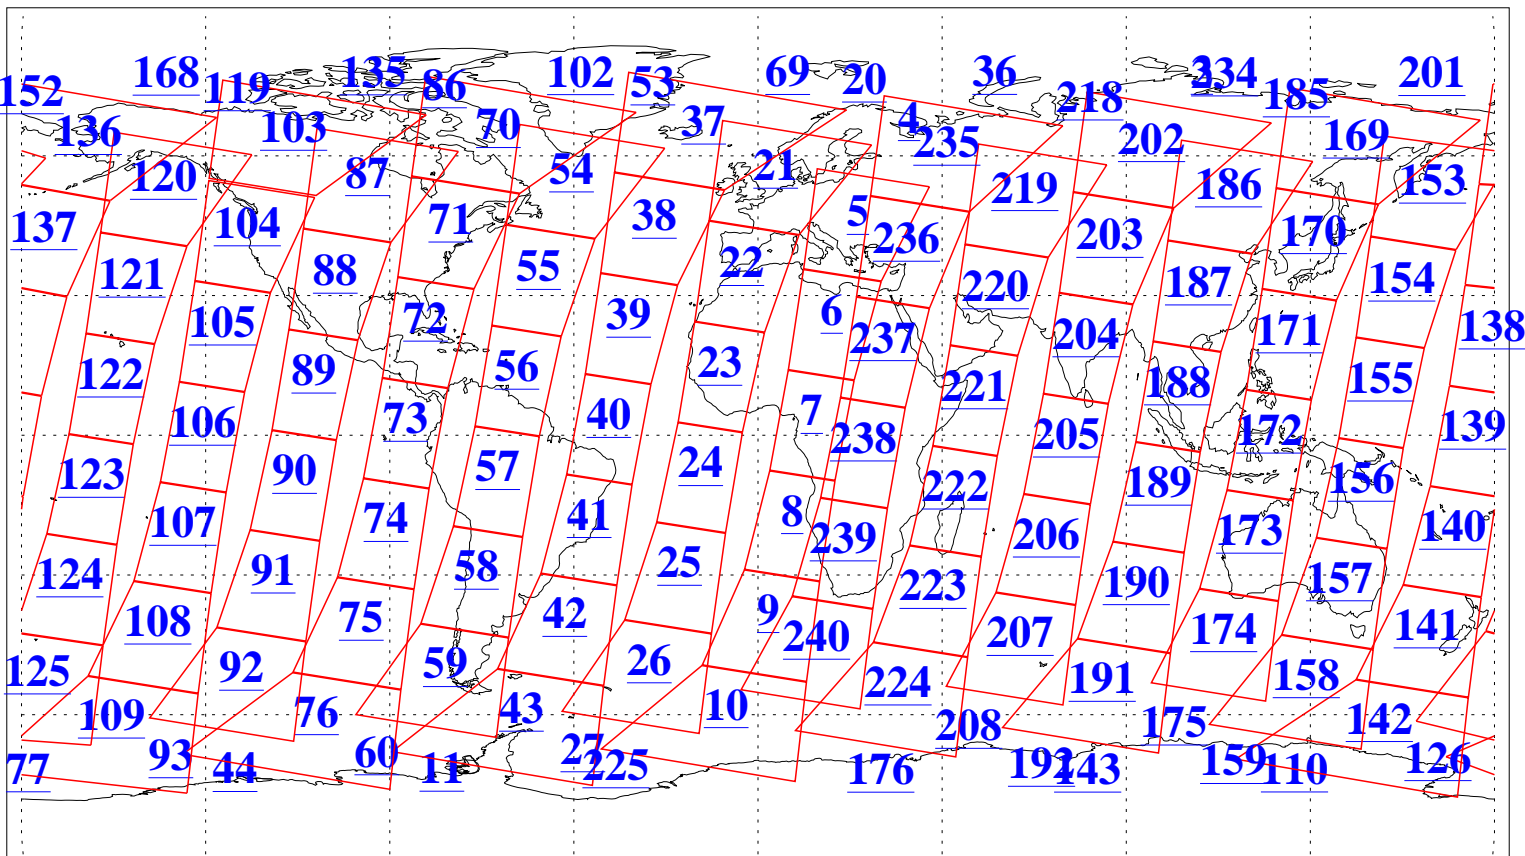

L1B Availability  
AMSU Granules: 240  
HSB Granules: 0  
AIRS Granules: 240

21 Sep 2018  
DoY 264  
Aqua Day 5984  
Granules: 1 to 120

Granules: 121 to 240

Legend: AMSU Available, HSB Available, AIRS Available

L1B Availability  
AMSU Granules: 240  
HSB Granules: 0  
AIRS Granules: 240

21 Sep 2018  
DoY 264  
Aqua Day 5984  
Ascending Granules

Descending Granules

Legend: AMSU Available, HSB Available, AIRS Available

L1B Availability  
 AMSU Granules: 240  
 HSB Granules: 0  
 AIRS Granules: 240

21 Sep 2018  
 DoY 264  
 Aqua Day 5984

Northern Hemisphere Granules

Southern Hemisphere Granules

Legend: AMSU Available, HSB Available, AIRS Available