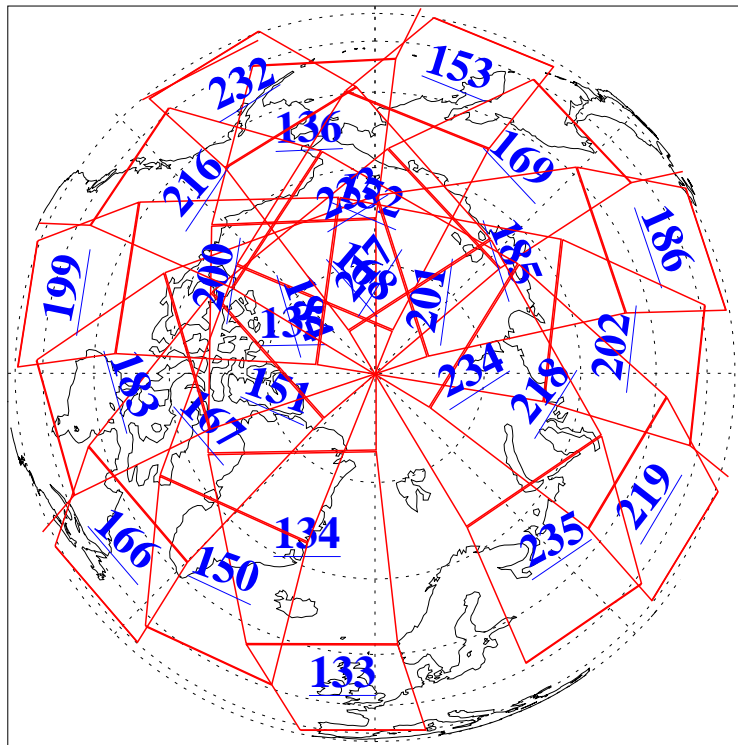

L1B Availability  
AMSU Granules: 240  
HSB Granules: 0  
AIRS Granules: 240

21 Sep 2018  
DoY 264  
Aqua Day 5984  
Ascending Granules

Descending Granules

Legend: AMSU Available, HSB Available, AIRS Available

L1B Availability  
 AMSU Granules: 240  
 HSB Granules: 0  
 AIRS Granules: 240

21 Sep 2018  
 DoY 264  
 Aqua Day 5984

Northern Hemisphere Granules

Southern Hemisphere Granules

Legend: AMSU Available, HSB Available, AIRS Available