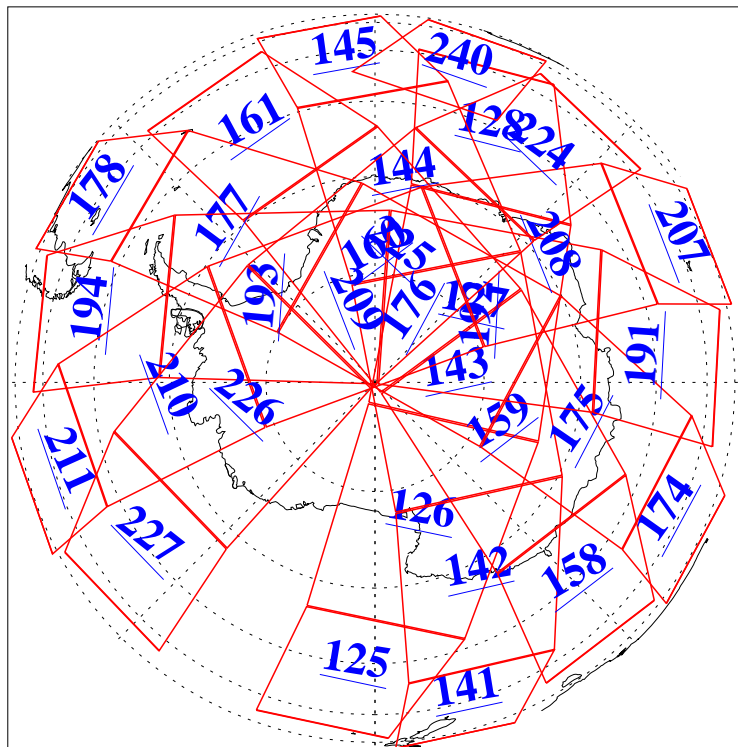

L1B Availability  
AMSU Granules: 240  
HSB Granules: 0  
AIRS Granules: 240

21 Sep 2018  
DoY 264  
Aqua Day 5984  
Granules: 1 to 120

Granules: 121 to 240

Legend: AMSU Available, HSB Available, AIRS Available

L1B Availability  
AMSU Granules: 240  
HSB Granules: 0  
AIRS Granules: 240

21 Sep 2018  
DoY 264  
Aqua Day 5984  
Ascending Granules

Descending Granules

Legend: AMSU Available, HSB Available, AIRS Available

L1B Availability  
 AMSU Granules: 240  
 HSB Granules: 0  
 AIRS Granules: 240

21 Sep 2018  
 DoY 264  
 Aqua Day 5984

Northern Hemisphere Granules

Southern Hemisphere Granules

Legend: AMSU Available, HSB Available, AIRS Available