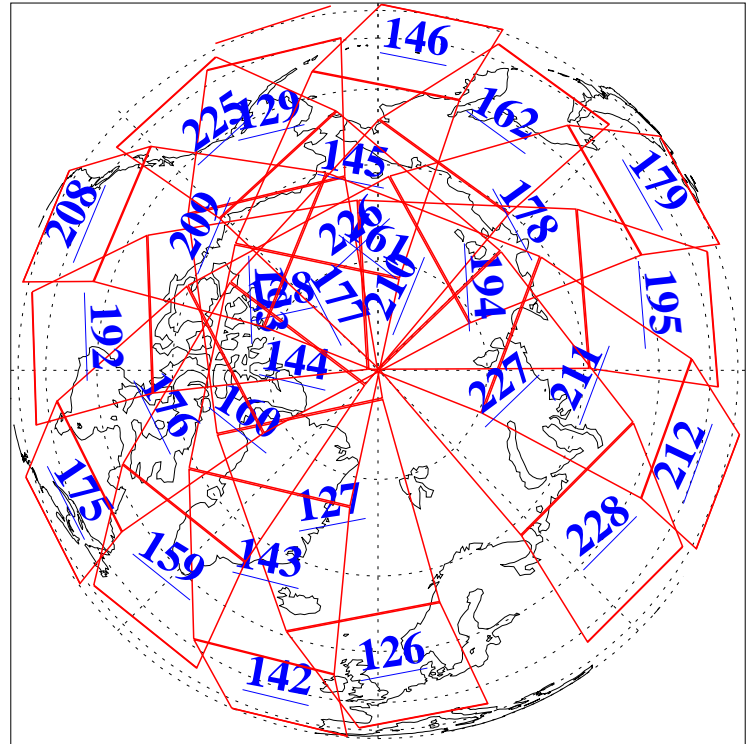

20 Sep 2018
DoY 263
Aqua Day 5983

Ascending Granules

Descending Granules

Legend: AMSU Available, HSB Available, AIRS Available

L1B Availability
 AMSU Granules: 240
 HSB Granules: 0
 AIRS Granules: 237

20 Sep 2018
 DoY 263
 Aqua Day 5983

Northern Hemisphere Granules

Southern Hemisphere Granules

Legend: AMSU Available, HSB Available, AIRS Available