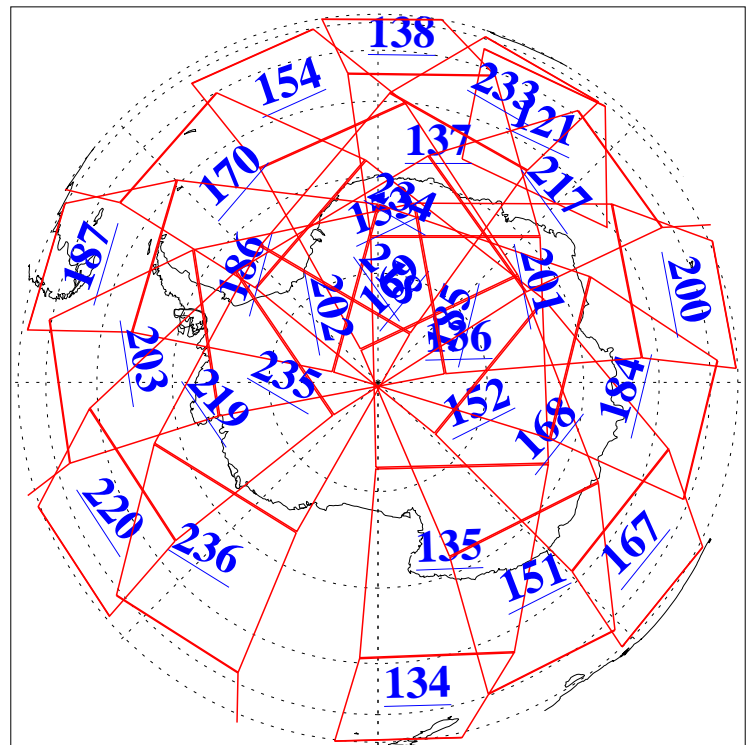

20 Sep 2018
DoY 263
Aqua Day 5983

Ascending Granules

Descending Granules

Legend: AMSU Available, HSB Available, AIRS Available

L1B Availability
 AMSU Granules: 240
 HSB Granules: 0
 AIRS Granules: 237

20 Sep 2018
 DoY 263
 Aqua Day 5983

Northern Hemisphere Granules

Southern Hemisphere Granules

Legend: AMSU Available, HSB Available, AIRS Available