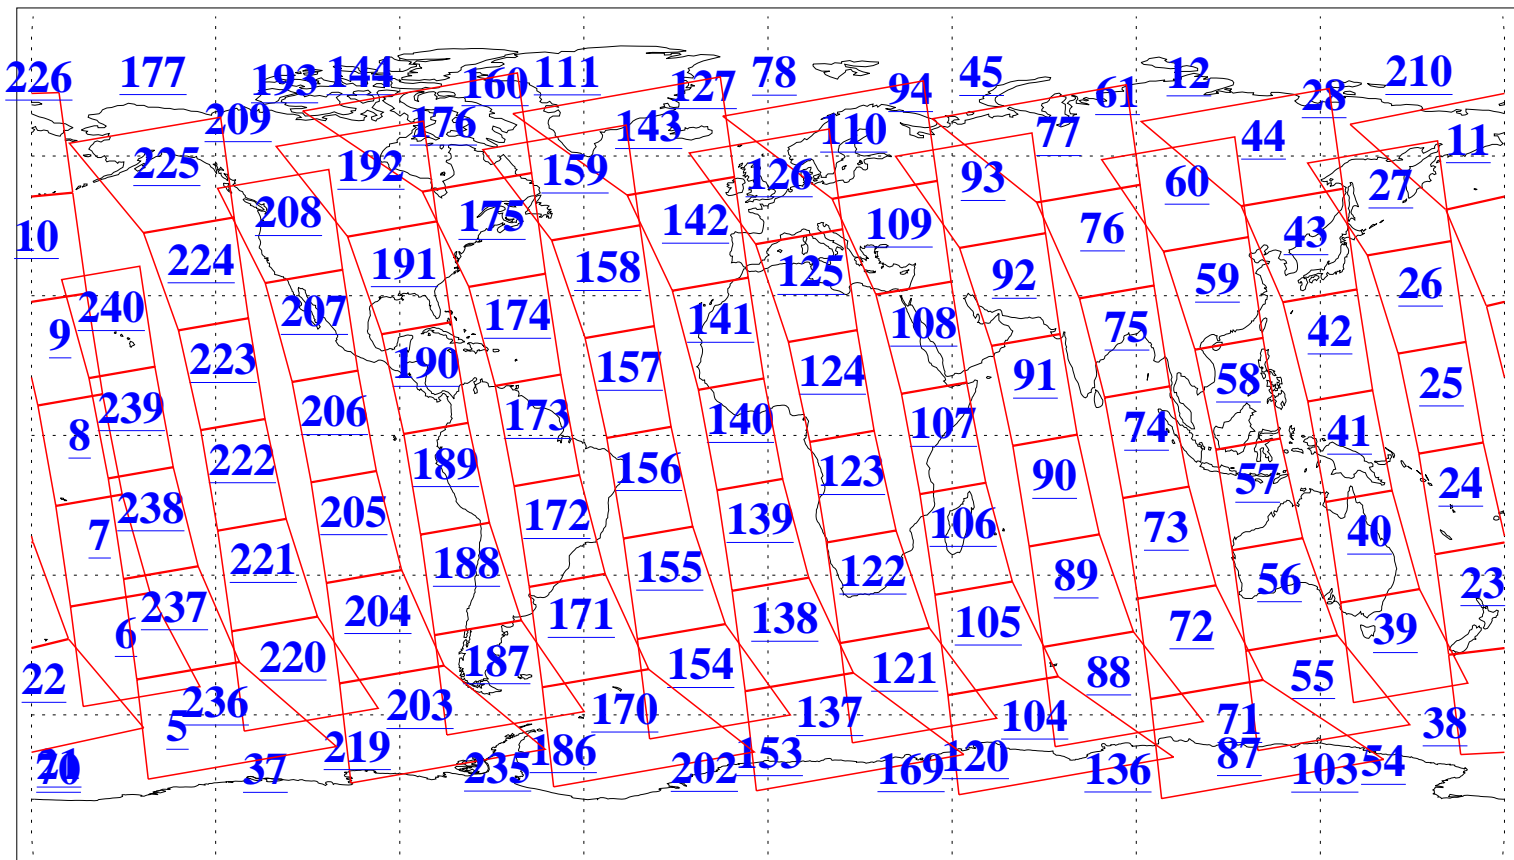

L1B Availability
AMSU Granules: 240
HSB Granules: 0
AIRS Granules: 237

20 Sep 2018
DoY 263
Aqua Day 5983
Granules: 1 to 120

Granules: 121 to 240

Legend: AMSU Available, HSB Available, AIRS Available

L1B Availability
AMSU Granules: 240
HSB Granules: 0
AIRS Granules: 237

20 Sep 2018
DoY 263
Aqua Day 5983

Ascending Granules

Descending Granules

Legend: AMSU Available, HSB Available, AIRS Available

L1B Availability
 AMSU Granules: 240
 HSB Granules: 0
 AIRS Granules: 237

20 Sep 2018
 DoY 263
 Aqua Day 5983

Northern Hemisphere Granules

Southern Hemisphere Granules

Legend: AMSU Available, HSB Available, AIRS Available