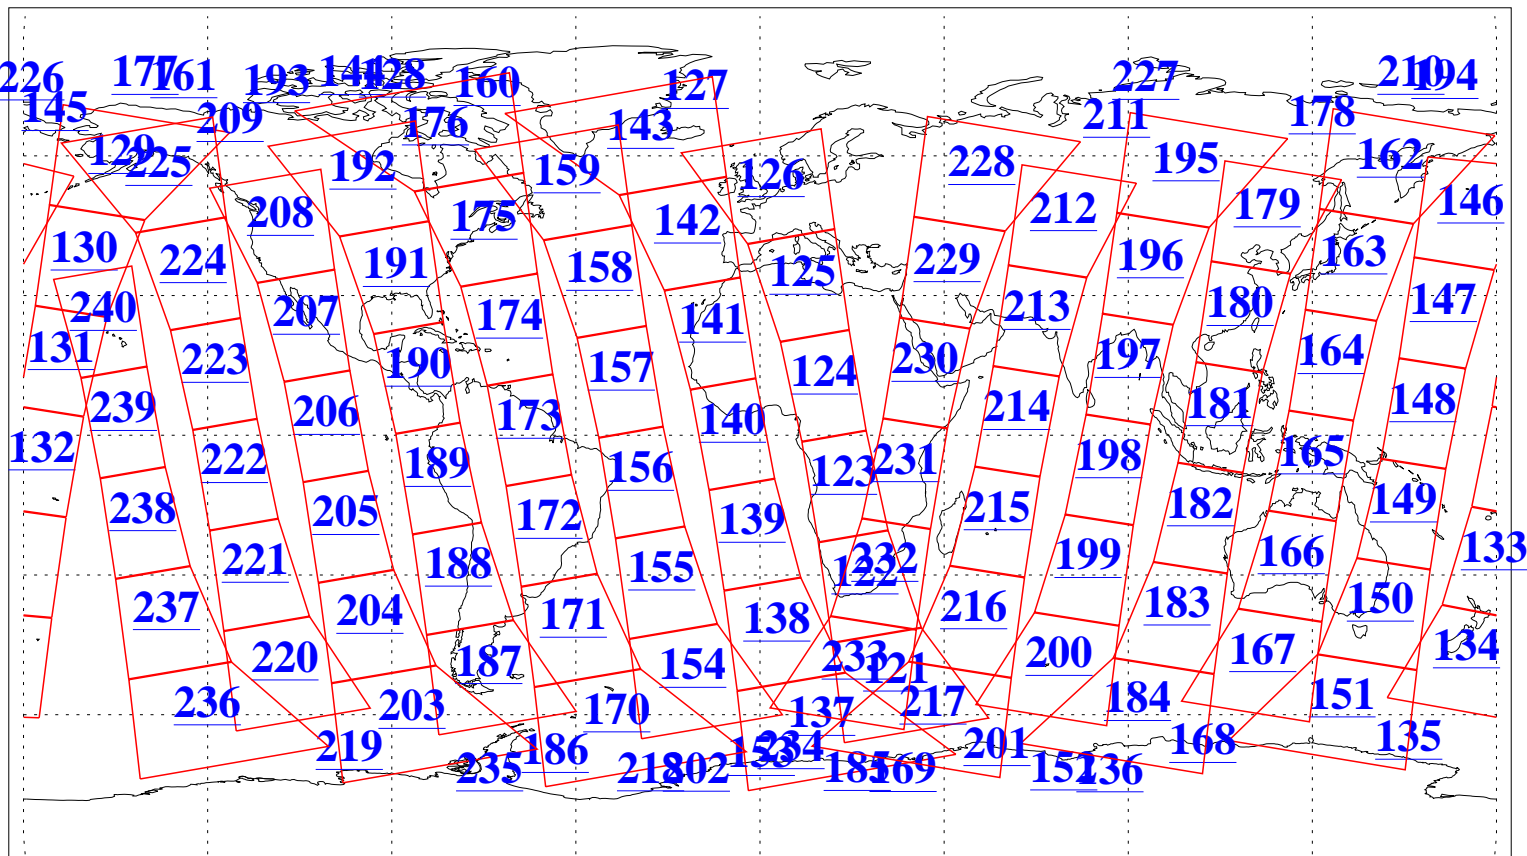

L1B Availability
AMSU Granules: 240
HSB Granules: 0
AIRS Granules: 237

20 Sep 2018
DoY 263
Aqua Day 5983
Granules: 1 to 120

Granules: 121 to 240

Legend: AMSU Available, HSB Available, AIRS Available

L1B Availability
AMSU Granules: 240
HSB Granules: 0
AIRS Granules: 237

20 Sep 2018
DoY 263
Aqua Day 5983

Ascending Granules

Descending Granules

Legend: AMSU Available, HSB Available, AIRS Available

L1B Availability
 AMSU Granules: 240
 HSB Granules: 0
 AIRS Granules: 237

20 Sep 2018
 DoY 263
 Aqua Day 5983

Northern Hemisphere Granules

Southern Hemisphere Granules

Legend: AMSU Available, HSB Available, AIRS Available