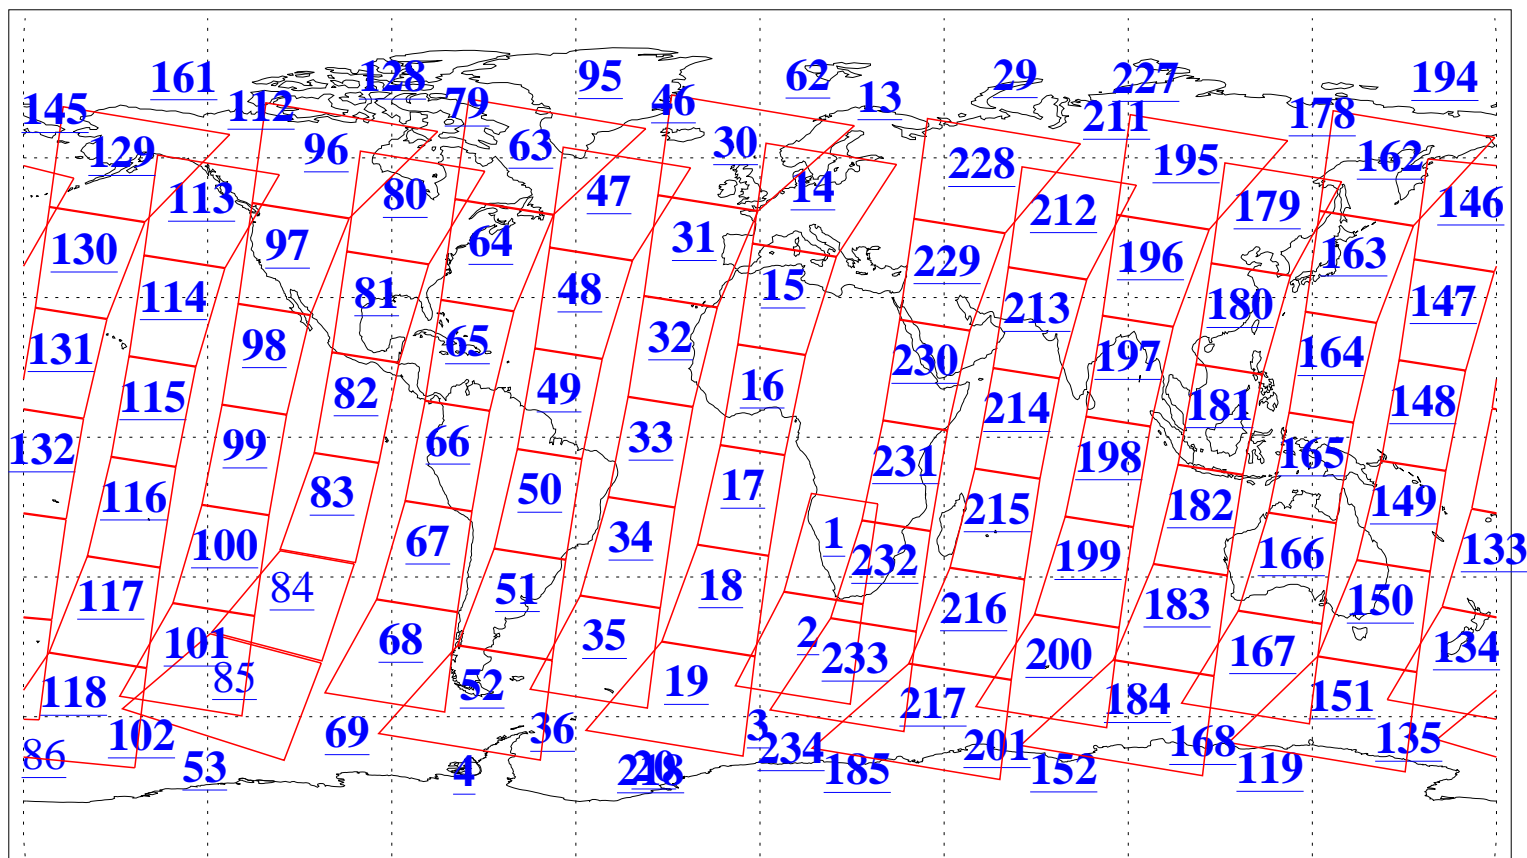

L1B Availability
AMSU Granules: 240
HSB Granules: 0
AIRS Granules: 237

20 Sep 2018
DoY 263
Aqua Day 5983
Granules: 1 to 120

Granules: 121 to 240

Legend: AMSU Available, HSB Available, AIRS Available

L1B Availability
AMSU Granules: 240
HSB Granules: 0
AIRS Granules: 237

20 Sep 2018
DoY 263
Aqua Day 5983

Ascending Granules

Descending Granules

Legend: AMSU Available, HSB Available, AIRS Available

L1B Availability
 AMSU Granules: 240
 HSB Granules: 0
 AIRS Granules: 237

20 Sep 2018
 DoY 263
 Aqua Day 5983

Northern Hemisphere Granules

Southern Hemisphere Granules

Legend: AMSU Available, HSB Available, AIRS Available