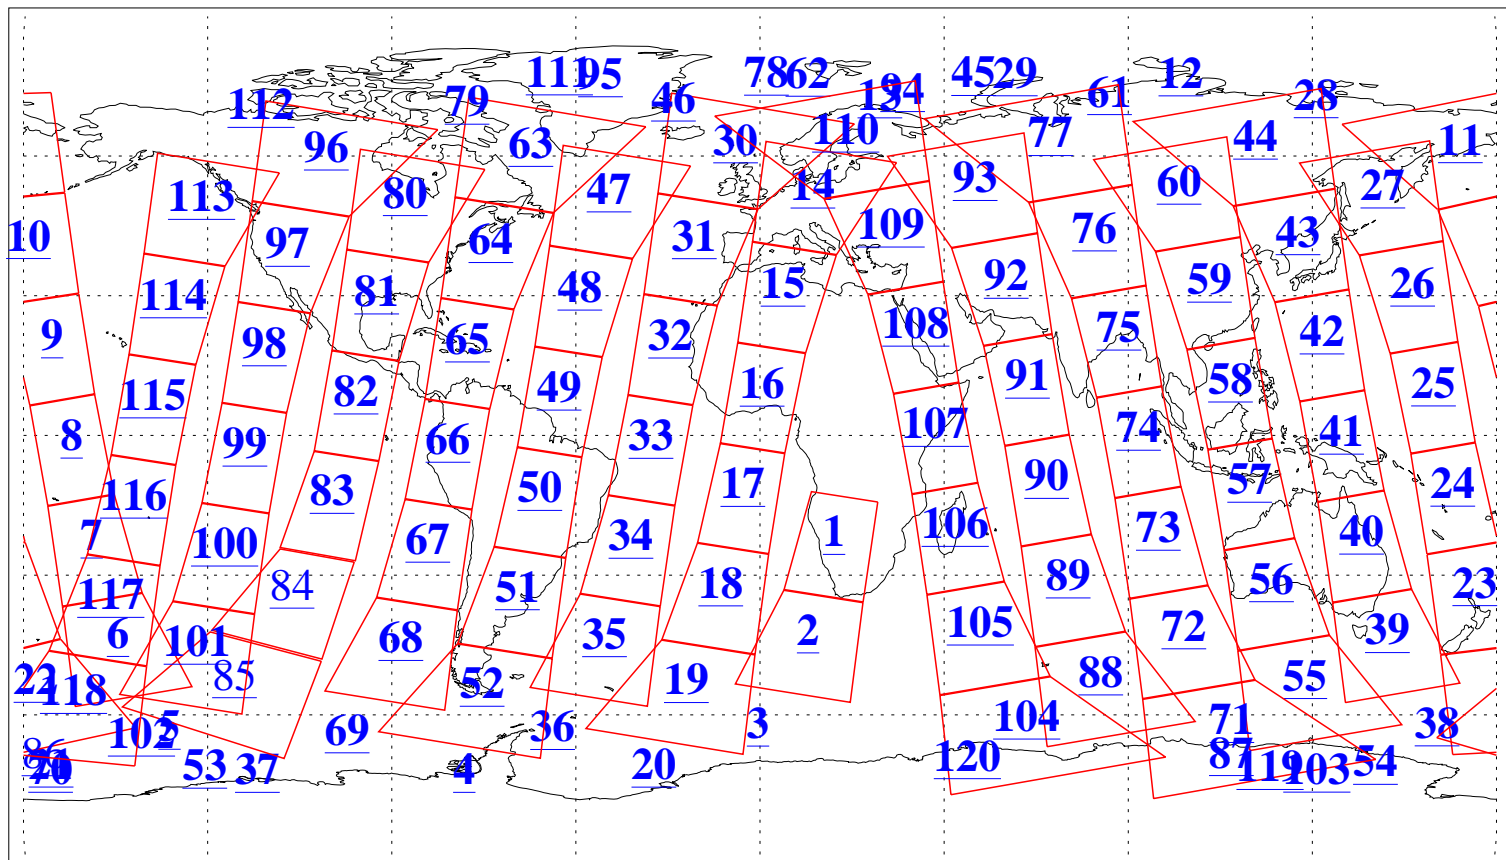

L1B Availability
AMSU Granules: 240
HSB Granules: 0
AIRS Granules: 237

20 Sep 2018
DoY 263
Aqua Day 5983
Granules: 1 to 120

Granules: 121 to 240

Legend: AMSU Available, HSB Available, AIRS Available

L1B Availability
AMSU Granules: 240
HSB Granules: 0
AIRS Granules: 237

20 Sep 2018
DoY 263
Aqua Day 5983

Ascending Granules

Descending Granules

Legend: AMSU Available, HSB Available, AIRS Available

L1B Availability
 AMSU Granules: 240
 HSB Granules: 0
 AIRS Granules: 237

20 Sep 2018
 DoY 263
 Aqua Day 5983

Northern Hemisphere Granules

Southern Hemisphere Granules

Legend: AMSU Available, HSB Available, AIRS Available