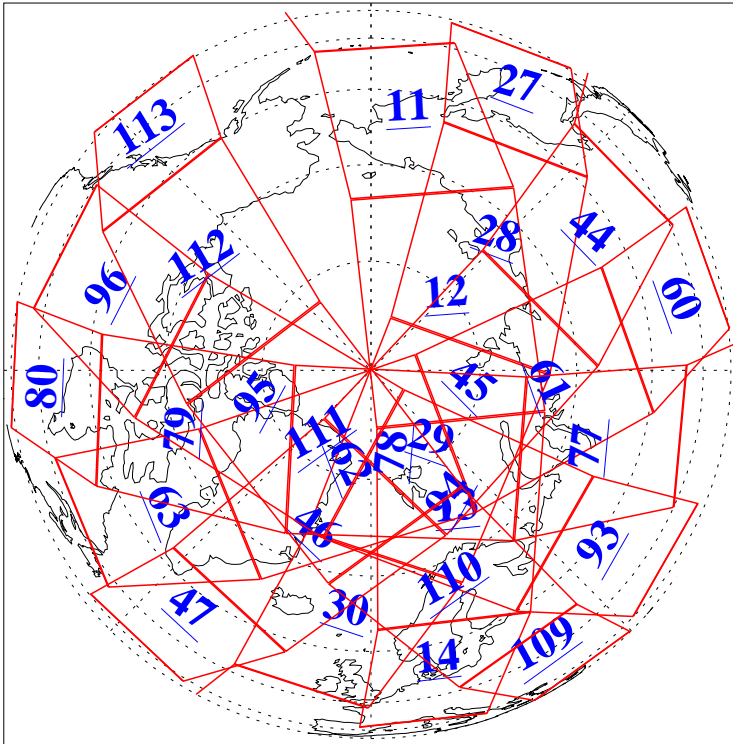

L1B Availability
AMSU Granules: 240
HSB Granules: 0
AIRS Granules: 237

20 Sep 2018
DoY 263
Aqua Day 5983
Granules: 1 to 120

Granules: 121 to 240

Legend: AMSU Available, HSB Available, AIRS Available

L1B Availability
AMSU Granules: 240
HSB Granules: 0
AIRS Granules: 237

20 Sep 2018
DoY 263
Aqua Day 5983

Ascending Granules

Descending Granules

Legend: AMSU Available, HSB Available, AIRS Available

L1B Availability
 AMSU Granules: 240
 HSB Granules: 0
 AIRS Granules: 237

20 Sep 2018
 DoY 263
 Aqua Day 5983

Northern Hemisphere Granules

Southern Hemisphere Granules

Legend: AMSU Available, HSB Available, AIRS Available