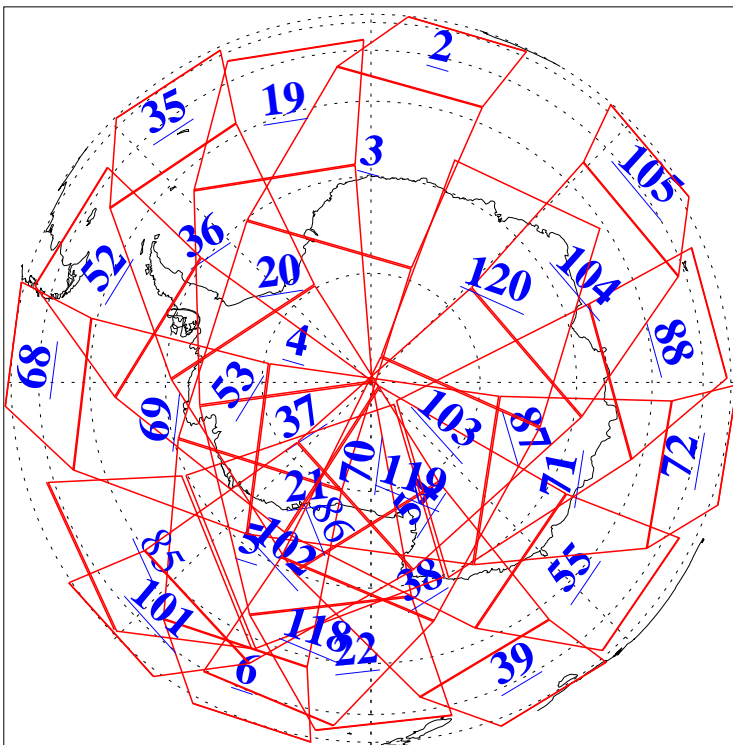

L1B Availability
AMSU Granules: 240
HSB Granules: 0
AIRS Granules: 237

20 Sep 2018
DoY 263
Aqua Day 5983
Granules: 1 to 120

Granules: 121 to 240

Legend: AMSU Available, HSB Available, AIRS Available

L1B Availability
AMSU Granules: 240
HSB Granules: 0
AIRS Granules: 237

20 Sep 2018
DoY 263
Aqua Day 5983

Ascending Granules

Descending Granules

Legend: AMSU Available, HSB Available, AIRS Available

L1B Availability
 AMSU Granules: 240
 HSB Granules: 0
 AIRS Granules: 237

20 Sep 2018
 DoY 263
 Aqua Day 5983

Northern Hemisphere Granules

Southern Hemisphere Granules

Legend: AMSU Available, HSB Available, AIRS Available