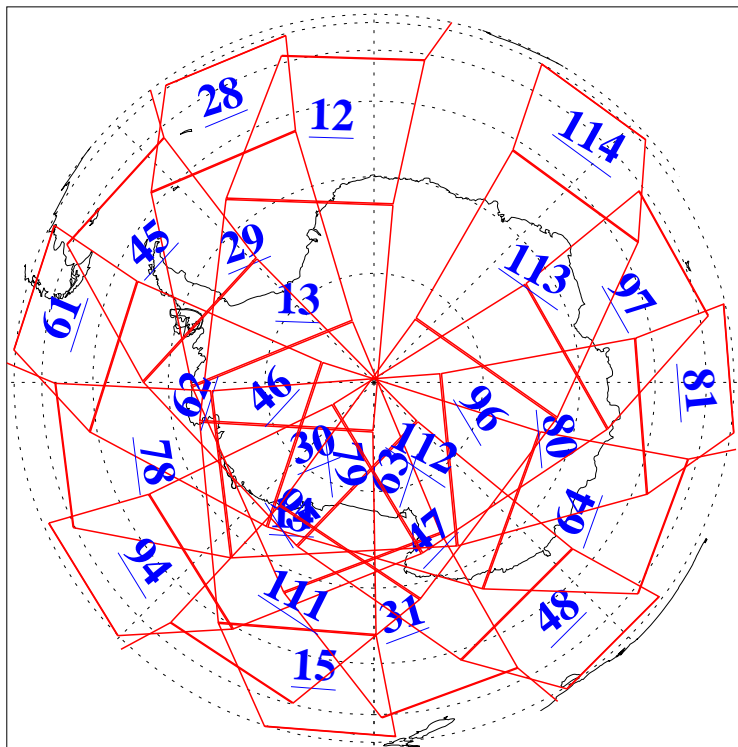

L1B Availability
AMSU Granules: 240
HSB Granules: 0
AIRS Granules: 240

19 Sep 2018
DoY 262
Aqua Day 5982
Granules: 1 to 120

Granules: 121 to 240

Legend: AMSU Available, HSB Available, AIRS Available

L1B Availability
AMSU Granules: 240
HSB Granules: 0
AIRS Granules: 240

19 Sep 2018
DoY 262
Aqua Day 5982
Ascending Granules

Descending Granules

Legend: AMSU Available, HSB Available, AIRS Available

L1B Availability
 AMSU Granules: 240
 HSB Granules: 0
 AIRS Granules: 240

19 Sep 2018
 DoY 262
 Aqua Day 5982

Northern Hemisphere Granules

Southern Hemisphere Granules

Legend: AMSU Available, HSB Available, AIRS Available