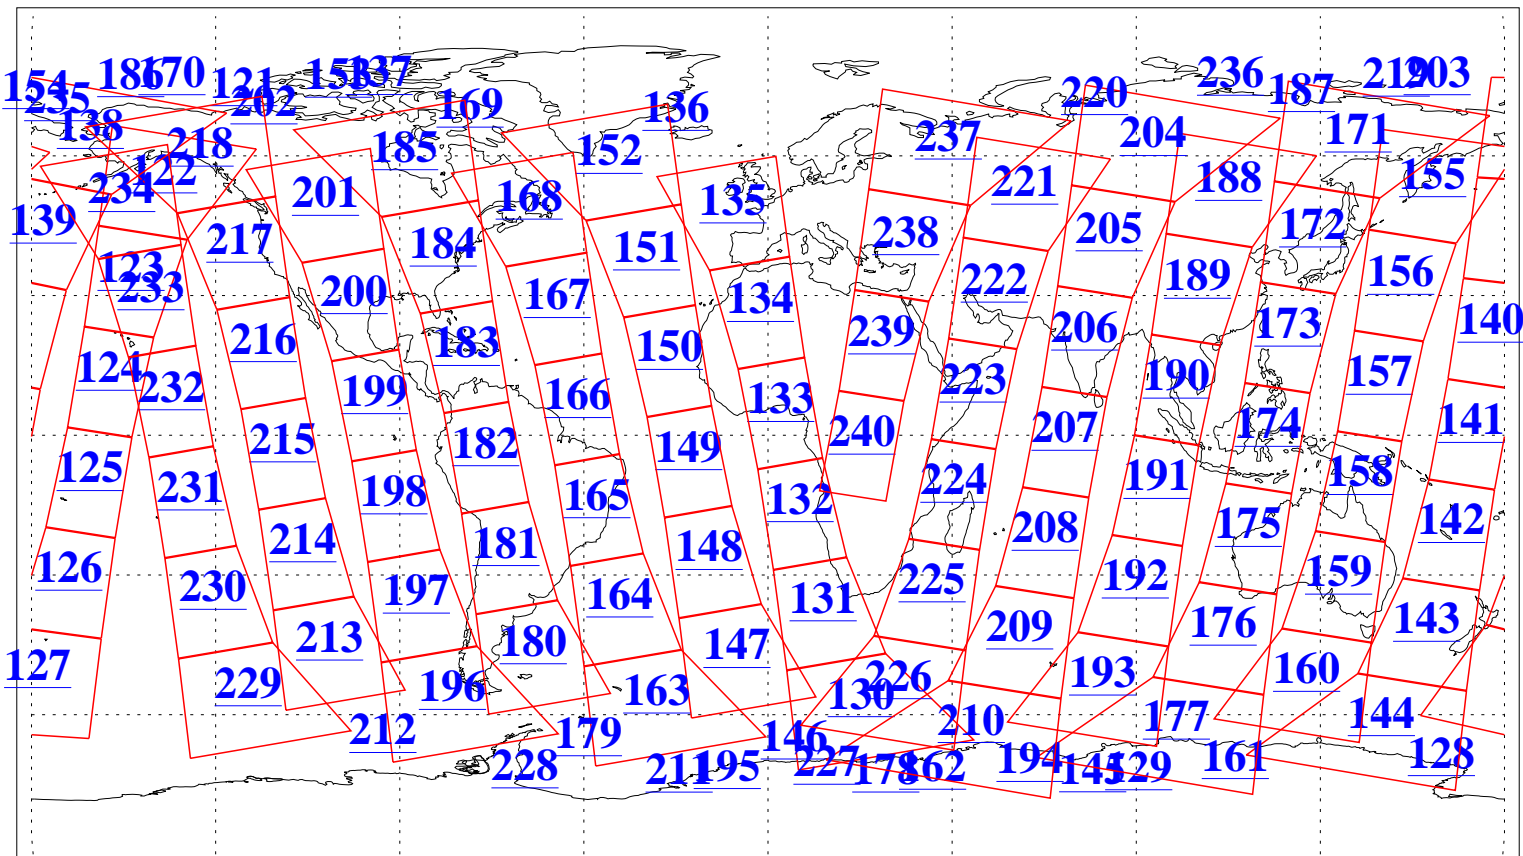

L1B Availability
AMSU Granules: 240
HSB Granules: 0
AIRS Granules: 240

19 Sep 2018
DoY 262
Aqua Day 5982
Granules: 1 to 120

Granules: 121 to 240

Legend: AMSU Available, HSB Available, AIRS Available

L1B Availability
AMSU Granules: 240
HSB Granules: 0
AIRS Granules: 240

19 Sep 2018
DoY 262
Aqua Day 5982
Ascending Granules

Descending Granules

Legend: AMSU Available, HSB Available, AIRS Available

L1B Availability
 AMSU Granules: 240
 HSB Granules: 0
 AIRS Granules: 240

19 Sep 2018
 DoY 262
 Aqua Day 5982

Northern Hemisphere Granules

Southern Hemisphere Granules

Legend: AMSU Available, HSB Available, AIRS Available