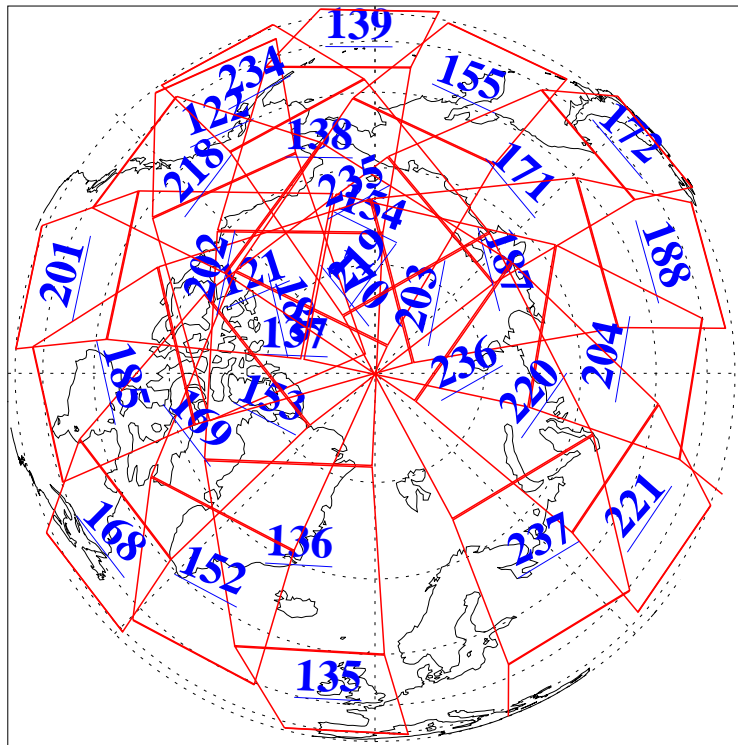

L1B Availability
AMSU Granules: 240
HSB Granules: 0
AIRS Granules: 240

19 Sep 2018
DoY 262
Aqua Day 5982
Granules: 1 to 120

Granules: 121 to 240

Legend: AMSU Available, HSB Available, AIRS Available

L1B Availability
AMSU Granules: 240
HSB Granules: 0
AIRS Granules: 240

19 Sep 2018
DoY 262
Aqua Day 5982
Ascending Granules

Descending Granules

Legend: AMSU Available, HSB Available, AIRS Available

L1B Availability
 AMSU Granules: 240
 HSB Granules: 0
 AIRS Granules: 240

19 Sep 2018
 DoY 262
 Aqua Day 5982

Northern Hemisphere Granules

Southern Hemisphere Granules

Legend: AMSU Available, HSB Available, AIRS Available