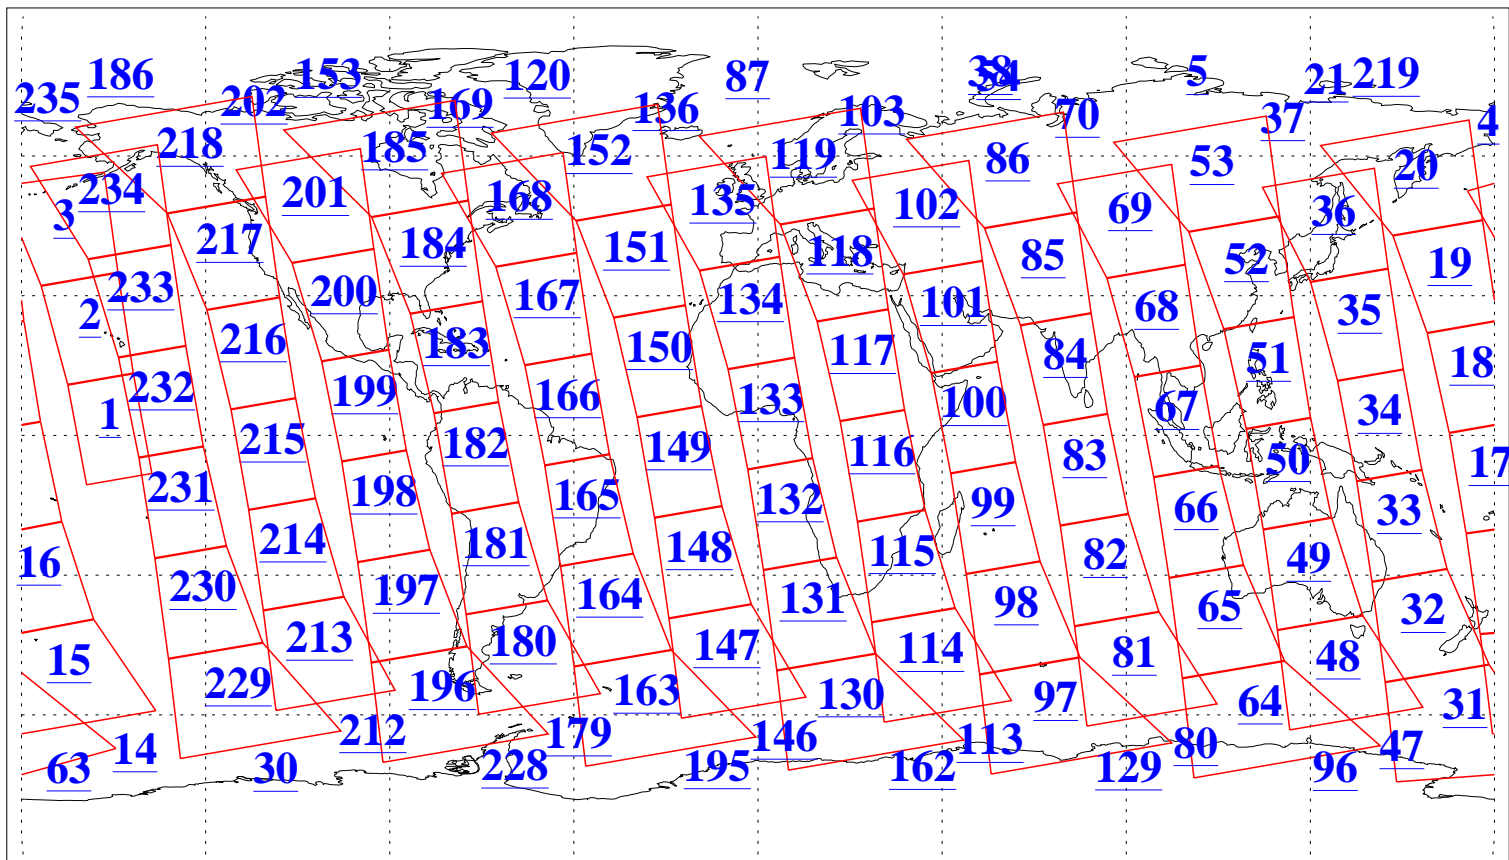

L1B Availability
AMSU Granules: 240
HSB Granules: 0
AIRS Granules: 240

19 Sep 2018
DoY 262
Aqua Day 5982
Granules: 1 to 120

Granules: 121 to 240

Legend: AMSU Available, HSB Available, AIRS Available

L1B Availability
AMSU Granules: 240
HSB Granules: 0
AIRS Granules: 240

19 Sep 2018
DoY 262
Aqua Day 5982
Ascending Granules

Descending Granules

Legend: AMSU Available, HSB Available, AIRS Available

L1B Availability
 AMSU Granules: 240
 HSB Granules: 0
 AIRS Granules: 240

19 Sep 2018
 DoY 262
 Aqua Day 5982

Northern Hemisphere Granules

Southern Hemisphere Granules

Legend: AMSU Available, HSB Available, AIRS Available