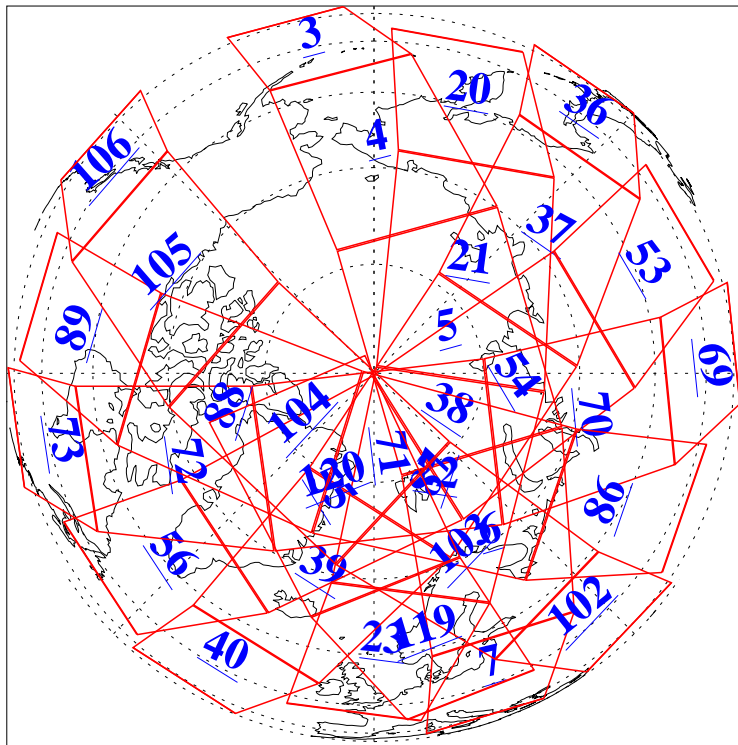

L1B Availability
AMSU Granules: 240
HSB Granules: 0
AIRS Granules: 240

19 Sep 2018
DoY 262
Aqua Day 5982
Granules: 1 to 120

Granules: 121 to 240

Legend: AMSU Available, HSB Available, AIRS Available

L1B Availability
AMSU Granules: 240
HSB Granules: 0
AIRS Granules: 240

19 Sep 2018
DoY 262
Aqua Day 5982
Ascending Granules

Descending Granules

Legend: AMSU Available, HSB Available, AIRS Available

L1B Availability
 AMSU Granules: 240
 HSB Granules: 0
 AIRS Granules: 240

19 Sep 2018
 DoY 262
 Aqua Day 5982

Northern Hemisphere Granules

Southern Hemisphere Granules

Legend: AMSU Available, HSB Available, AIRS Available