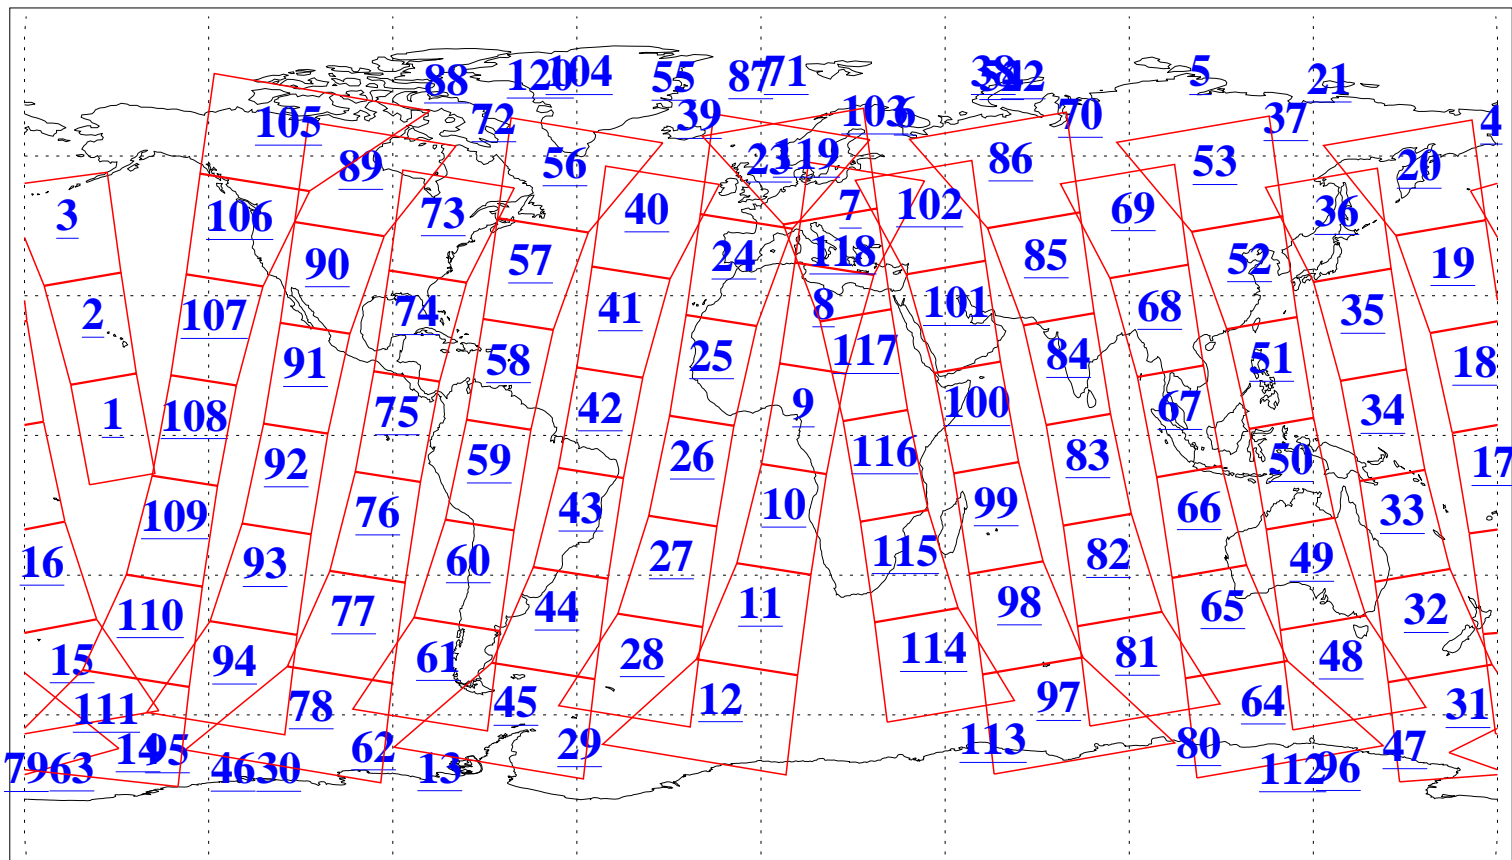

L1B Availability
AMSU Granules: 240
HSB Granules: 0
AIRS Granules: 240

19 Sep 2018
DoY 262
Aqua Day 5982
Granules: 1 to 120

Granules: 121 to 240

Legend: AMSU Available, HSB Available, AIRS Available

L1B Availability
AMSU Granules: 240
HSB Granules: 0
AIRS Granules: 240

19 Sep 2018
DoY 262
Aqua Day 5982
Ascending Granules

Descending Granules

Legend: AMSU Available, HSB Available, AIRS Available

L1B Availability
 AMSU Granules: 240
 HSB Granules: 0
 AIRS Granules: 240

19 Sep 2018
 DoY 262
 Aqua Day 5982

Northern Hemisphere Granules

Southern Hemisphere Granules

Legend: AMSU Available, HSB Available, AIRS Available