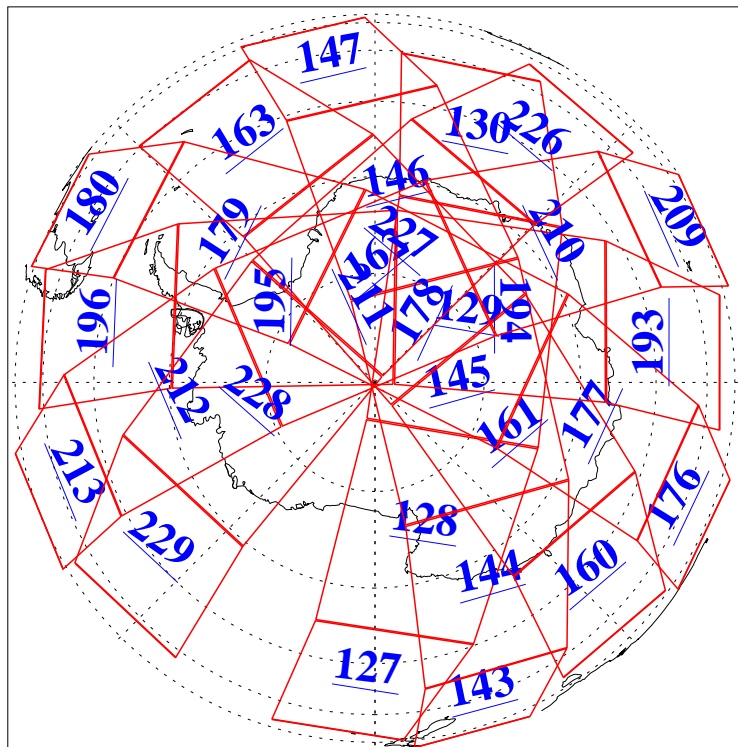

L1B Availability
AMSU Granules: 240
HSB Granules: 0
AIRS Granules: 240

19 Sep 2018
DoY 262
Aqua Day 5982
Granules: 1 to 120

Granules: 121 to 240

Legend: AMSU Available, HSB Available, AIRS Available

L1B Availability
AMSU Granules: 240
HSB Granules: 0
AIRS Granules: 240

19 Sep 2018
DoY 262
Aqua Day 5982
Ascending Granules

Descending Granules

Legend: AMSU Available, HSB Available, AIRS Available

L1B Availability
 AMSU Granules: 240
 HSB Granules: 0
 AIRS Granules: 240

19 Sep 2018
 DoY 262
 Aqua Day 5982

Northern Hemisphere Granules

Southern Hemisphere Granules

Legend: AMSU Available, HSB Available, AIRS Available