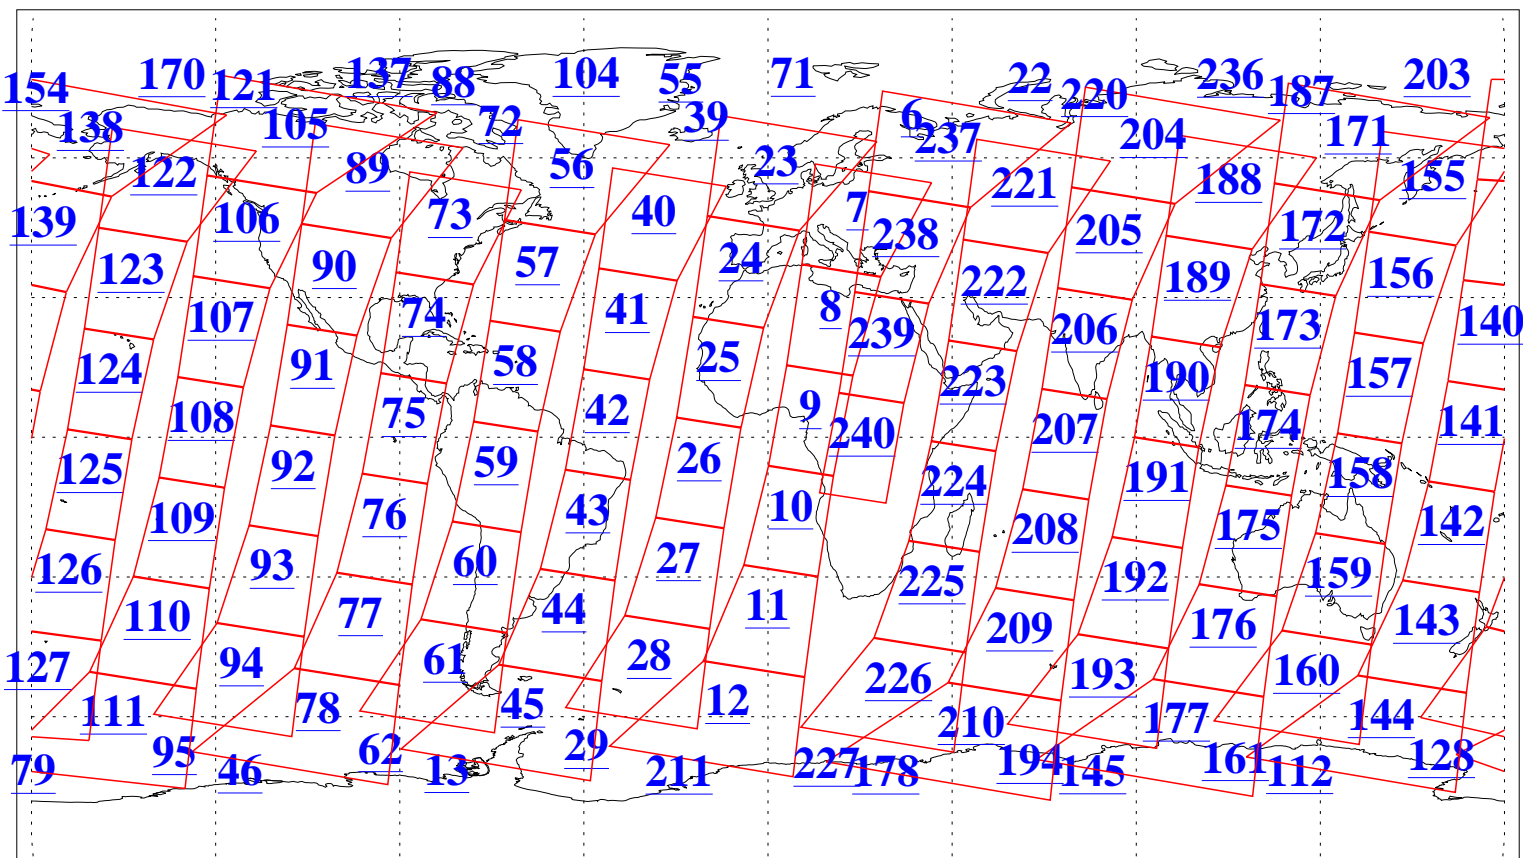

L1B Availability
AMSU Granules: 240
HSB Granules: 0
AIRS Granules: 240

19 Sep 2018
DoY 262
Aqua Day 5982
Granules: 1 to 120

Granules: 121 to 240

Legend: AMSU Available, HSB Available, AIRS Available

L1B Availability
AMSU Granules: 240
HSB Granules: 0
AIRS Granules: 240

19 Sep 2018
DoY 262
Aqua Day 5982
Ascending Granules

Descending Granules

Legend: AMSU Available, HSB Available, AIRS Available

L1B Availability
 AMSU Granules: 240
 HSB Granules: 0
 AIRS Granules: 240

19 Sep 2018
 DoY 262
 Aqua Day 5982

Northern Hemisphere Granules

Southern Hemisphere Granules

Legend: AMSU Available, HSB Available, AIRS Available