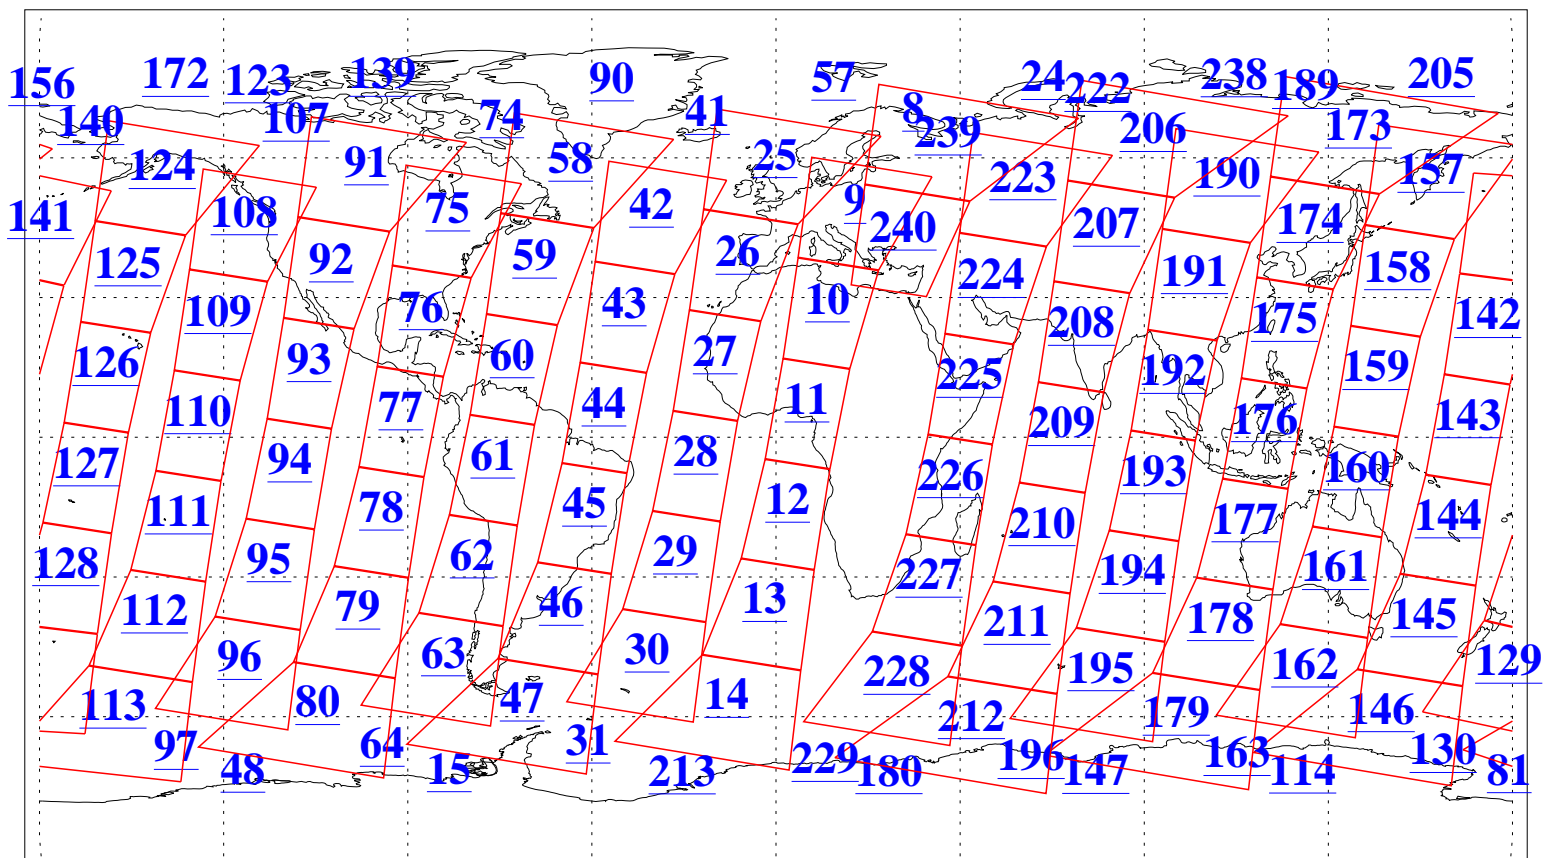

L1B Availability
AMSU Granules: 240
HSB Granules: 0
AIRS Granules: 240

17 Sep 2018
DoY 260
Aqua Day 5980
Granules: 1 to 120

Granules: 121 to 240

Legend: AMSU Available, HSB Available, AIRS Available

L1B Availability
AMSU Granules: 240
HSB Granules: 0
AIRS Granules: 240

17 Sep 2018
DoY 260
Aqua Day 5980

Ascending Granules

Descending Granules

Legend: AMSU Available, HSB Available, AIRS Available

L1B Availability
 AMSU Granules: 240
 HSB Granules: 0
 AIRS Granules: 240

17 Sep 2018
 DoY 260
 Aqua Day 5980

Northern Hemisphere Granules

Southern Hemisphere Granules

Legend: AMSU Available, HSB Available, AIRS Available