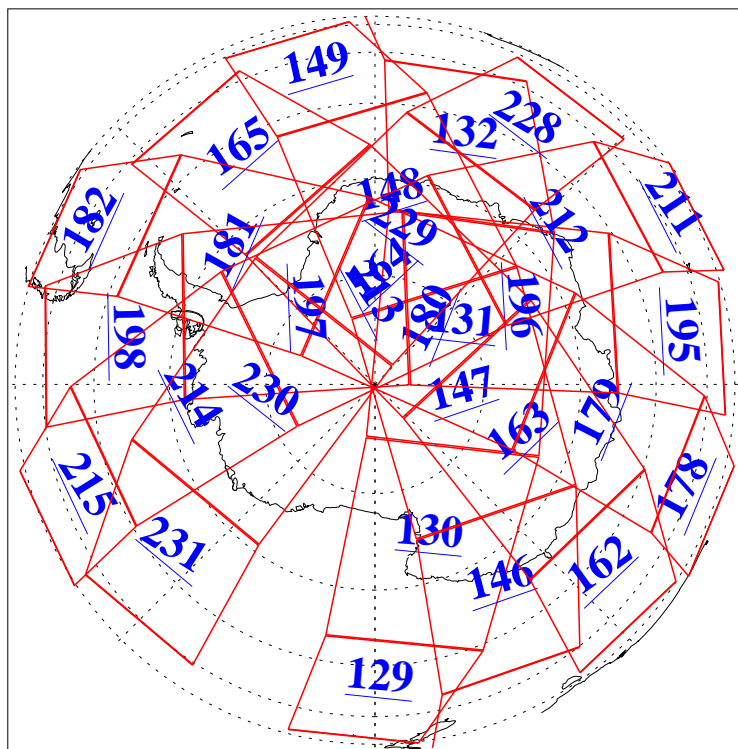

L1B Availability
AMSU Granules: 240
HSB Granules: 0
AIRS Granules: 240

17 Sep 2018
DoY 260
Aqua Day 5980
Granules: 1 to 120

Granules: 121 to 240

Legend: AMSU Available, HSB Available, AIRS Available

L1B Availability
AMSU Granules: 240
HSB Granules: 0
AIRS Granules: 240

17 Sep 2018
DoY 260
Aqua Day 5980

Ascending Granules

Descending Granules

Legend: AMSU Available, HSB Available, AIRS Available

L1B Availability
 AMSU Granules: 240
 HSB Granules: 0
 AIRS Granules: 240

17 Sep 2018
 DoY 260
 Aqua Day 5980

Northern Hemisphere Granules

Southern Hemisphere Granules

Legend: AMSU Available, HSB Available, AIRS Available