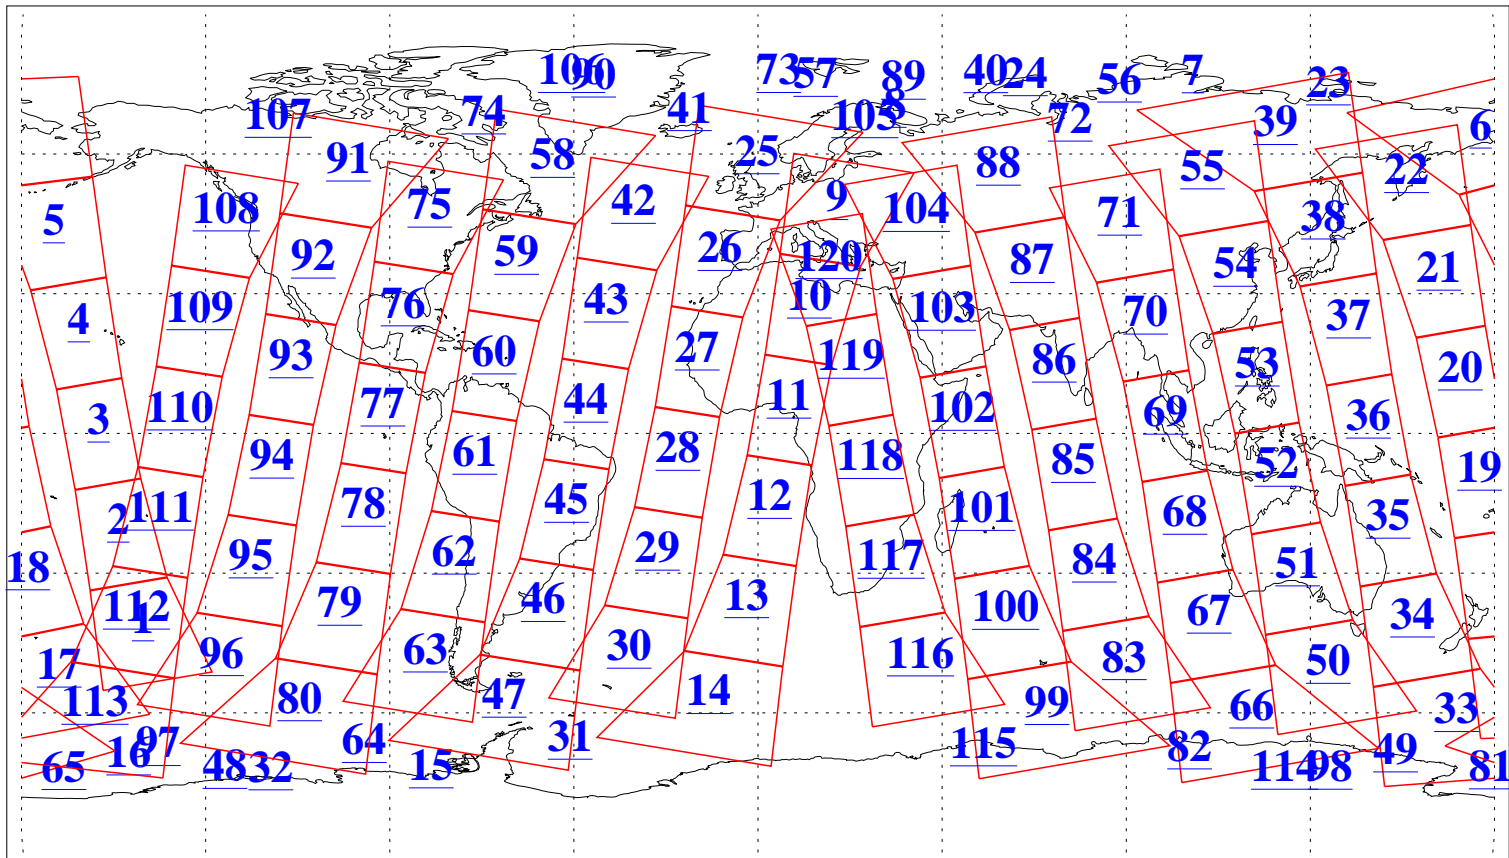

L1B Availability
AMSU Granules: 240
HSB Granules: 0
AIRS Granules: 240

17 Sep 2018
DoY 260
Aqua Day 5980
Granules: 1 to 120

Granules: 121 to 240

Legend: AMSU Available, HSB Available, AIRS Available

L1B Availability
AMSU Granules: 240
HSB Granules: 0
AIRS Granules: 240

17 Sep 2018
DoY 260
Aqua Day 5980

Ascending Granules

Descending Granules

Legend: AMSU Available, HSB Available, AIRS Available

L1B Availability
 AMSU Granules: 240
 HSB Granules: 0
 AIRS Granules: 240

17 Sep 2018
 DoY 260
 Aqua Day 5980

Northern Hemisphere Granules

Southern Hemisphere Granules

Legend: AMSU Available, HSB Available, AIRS Available