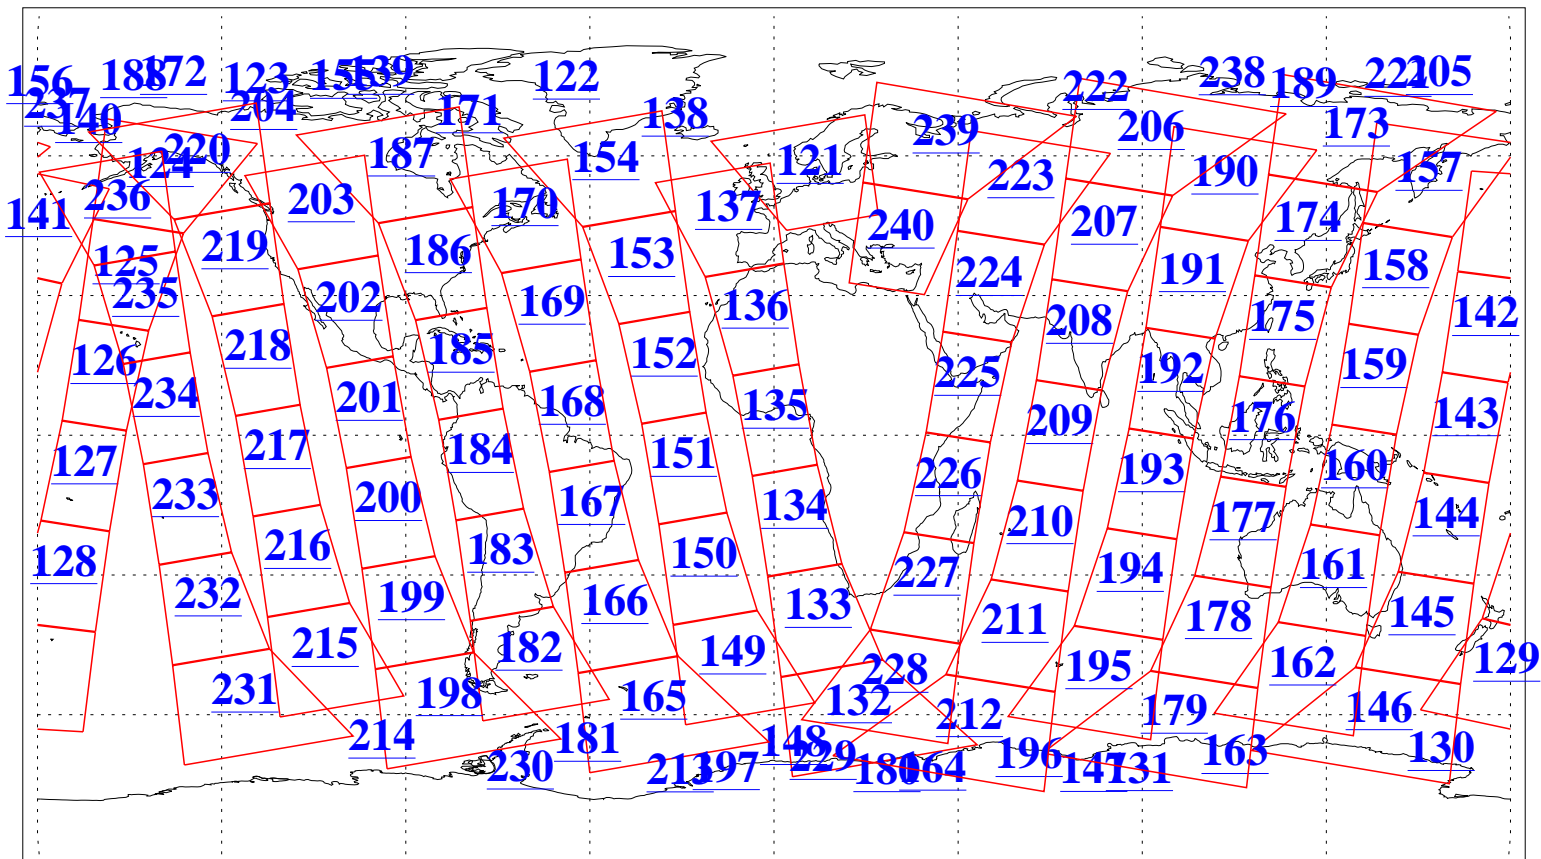

L1B Availability
AMSU Granules: 240
HSB Granules: 0
AIRS Granules: 240

17 Sep 2018
DoY 260
Aqua Day 5980
Granules: 1 to 120

Granules: 121 to 240

Legend: AMSU Available, HSB Available, AIRS Available

L1B Availability
AMSU Granules: 240
HSB Granules: 0
AIRS Granules: 240

17 Sep 2018
DoY 260
Aqua Day 5980

Ascending Granules

Descending Granules

Legend: AMSU Available, HSB Available, AIRS Available

L1B Availability
 AMSU Granules: 240
 HSB Granules: 0
 AIRS Granules: 240

17 Sep 2018
 DoY 260
 Aqua Day 5980

Northern Hemisphere Granules

Southern Hemisphere Granules

Legend: AMSU Available, HSB Available, AIRS Available