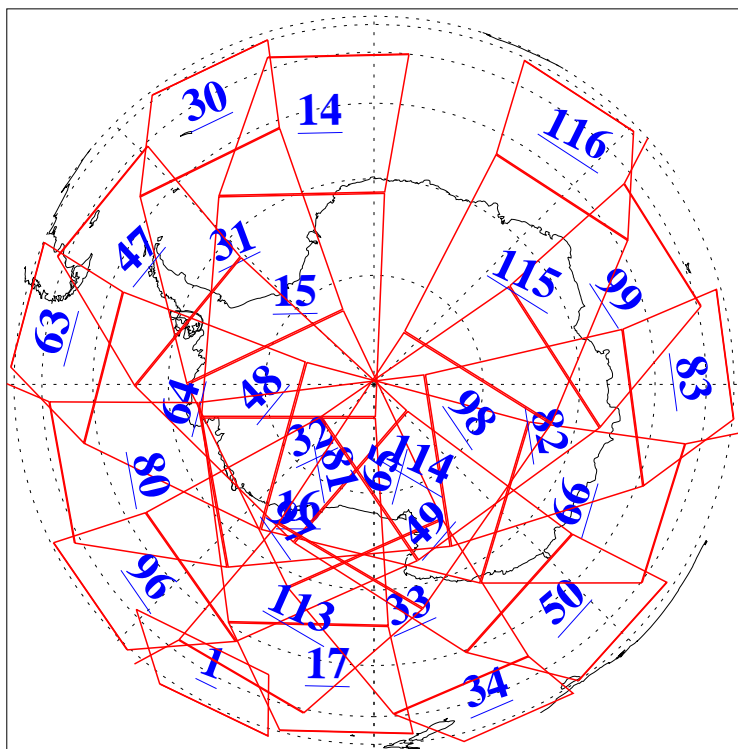

L1B Availability
AMSU Granules: 240
HSB Granules: 0
AIRS Granules: 240

17 Sep 2018
DoY 260
Aqua Day 5980
Granules: 1 to 120

Granules: 121 to 240

Legend: AMSU Available, HSB Available, AIRS Available

L1B Availability
AMSU Granules: 240
HSB Granules: 0
AIRS Granules: 240

17 Sep 2018
DoY 260
Aqua Day 5980

Ascending Granules

Descending Granules

Legend: AMSU Available, HSB Available, AIRS Available

L1B Availability
 AMSU Granules: 240
 HSB Granules: 0
 AIRS Granules: 240

17 Sep 2018
 DoY 260
 Aqua Day 5980

Northern Hemisphere Granules

Southern Hemisphere Granules

Legend: AMSU Available, HSB Available, AIRS Available