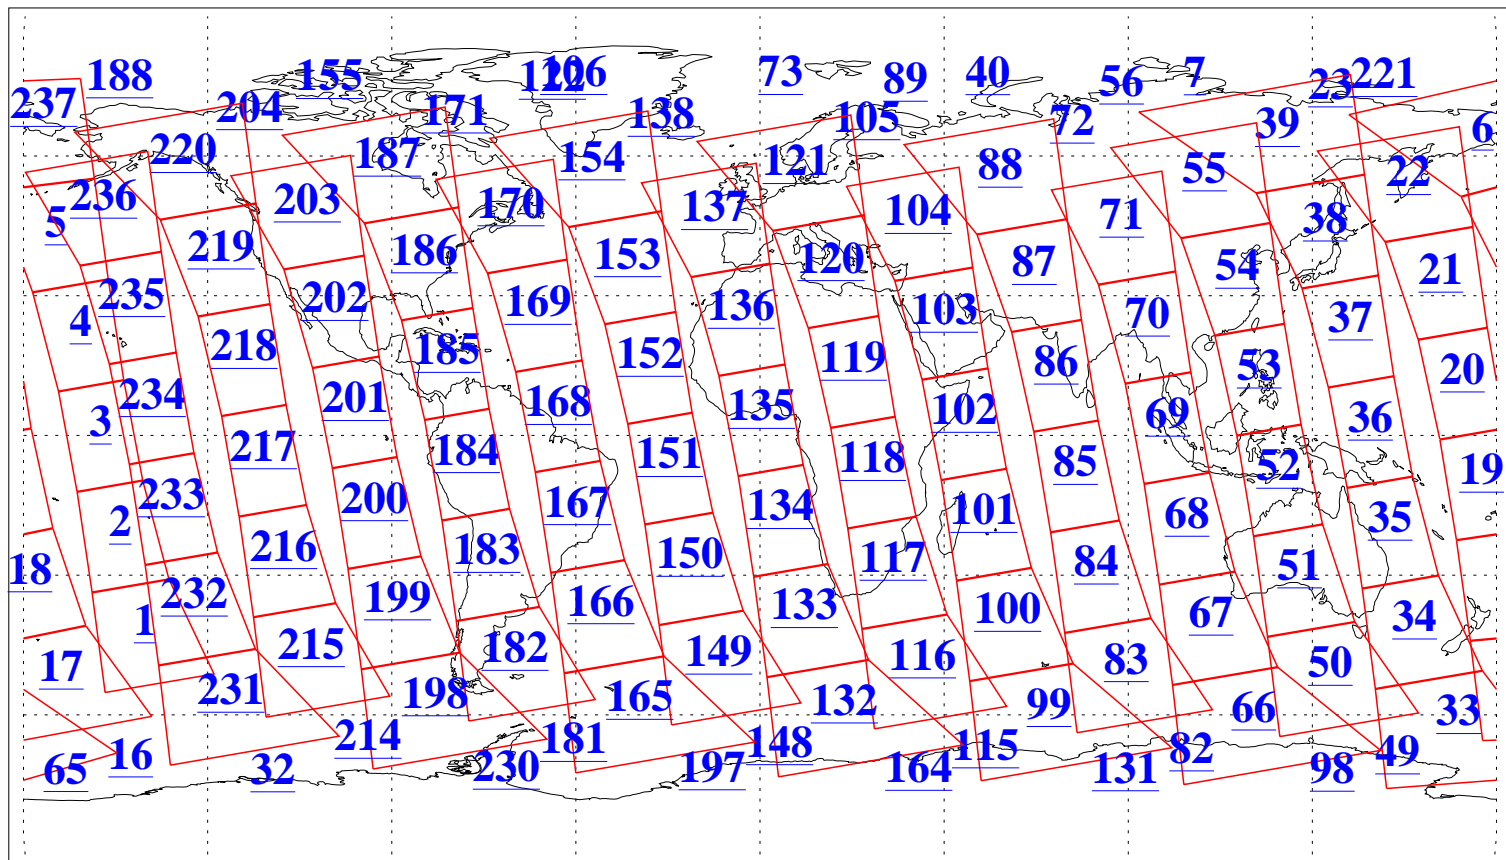

L1B Availability
AMSU Granules: 240
HSB Granules: 0
AIRS Granules: 240

17 Sep 2018
DoY 260
Aqua Day 5980
Granules: 1 to 120

Granules: 121 to 240

Legend: AMSU Available, HSB Available, AIRS Available

L1B Availability
AMSU Granules: 240
HSB Granules: 0
AIRS Granules: 240

17 Sep 2018
DoY 260
Aqua Day 5980

Ascending Granules

Descending Granules

Legend: AMSU Available, HSB Available, AIRS Available

L1B Availability
 AMSU Granules: 240
 HSB Granules: 0
 AIRS Granules: 240

17 Sep 2018
 DoY 260
 Aqua Day 5980

Northern Hemisphere Granules

Southern Hemisphere Granules

Legend: AMSU Available, HSB Available, AIRS Available