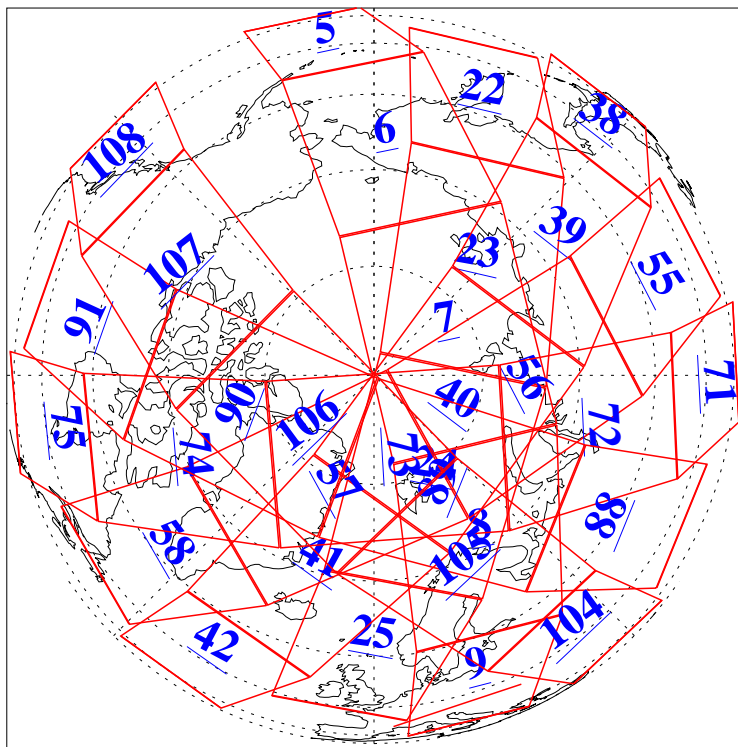

L1B Availability
AMSU Granules: 240
HSB Granules: 0
AIRS Granules: 240

17 Sep 2018
DoY 260
Aqua Day 5980
Granules: 1 to 120

Granules: 121 to 240

Legend: AMSU Available, HSB Available, AIRS Available

L1B Availability
AMSU Granules: 240
HSB Granules: 0
AIRS Granules: 240

17 Sep 2018
DoY 260
Aqua Day 5980

Ascending Granules

Descending Granules

Legend: AMSU Available, HSB Available, AIRS Available

L1B Availability
 AMSU Granules: 240
 HSB Granules: 0
 AIRS Granules: 240

17 Sep 2018
 DoY 260
 Aqua Day 5980

Northern Hemisphere Granules

Southern Hemisphere Granules

Legend: AMSU Available, HSB Available, AIRS Available