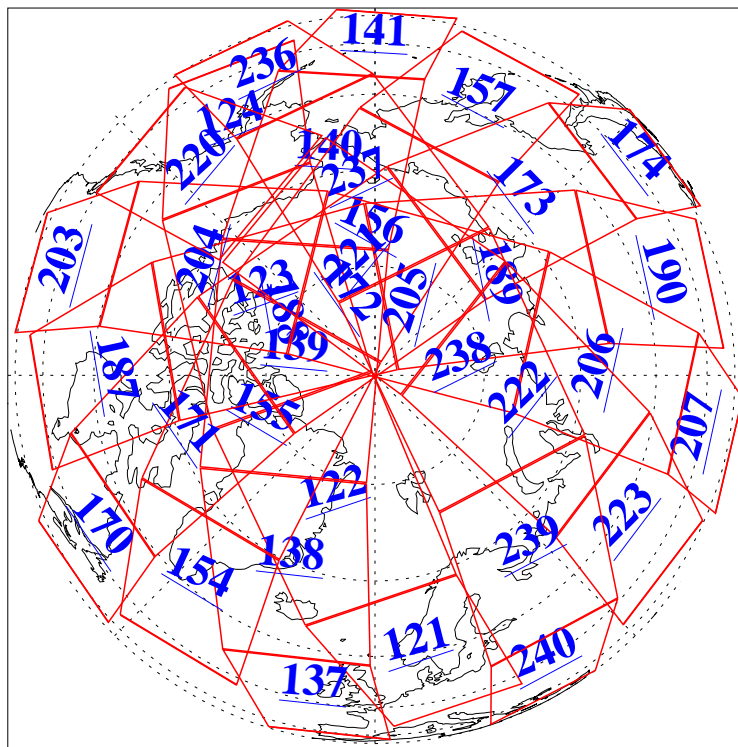

L1B Availability
AMSU Granules: 240
HSB Granules: 0
AIRS Granules: 240

17 Sep 2018
DoY 260
Aqua Day 5980
Granules: 1 to 120

Granules: 121 to 240

Legend: AMSU Available, HSB Available, AIRS Available

L1B Availability
AMSU Granules: 240
HSB Granules: 0
AIRS Granules: 240

17 Sep 2018
DoY 260
Aqua Day 5980

Ascending Granules

Descending Granules

Legend: AMSU Available, HSB Available, AIRS Available

L1B Availability
 AMSU Granules: 240
 HSB Granules: 0
 AIRS Granules: 240

17 Sep 2018
 DoY 260
 Aqua Day 5980

Northern Hemisphere Granules

Southern Hemisphere Granules

Legend: AMSU Available, HSB Available, AIRS Available