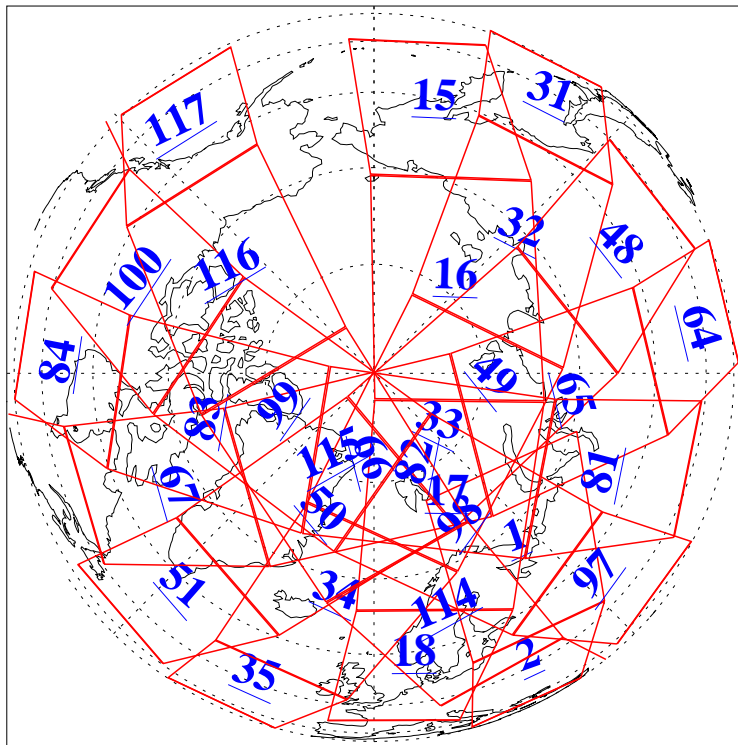

L1B Availability
AMSU Granules: 239
HSB Granules: 0
AIRS Granules: 240

16 Sep 2018
DoY 259
Aqua Day 5979
Granules: 1 to 120

Granules: 121 to 240

Legend: AMSU Available, HSB Available, AIRS Available

L1B Availability
AMSU Granules: 239
HSB Granules: 0
AIRS Granules: 240

16 Sep 2018
DoY 259
Aqua Day 5979

Ascending Granules

Descending Granules

Legend: AMSU Available, HSB Available, AIRS Available

L1B Availability
 AMSU Granules: 239
 HSB Granules: 0
 AIRS Granules: 240

16 Sep 2018
 DoY 259
 Aqua Day 5979

Northern Hemisphere Granules

Southern Hemisphere Granules

Legend: AMSU Available, HSB Available, **AIRS Available**