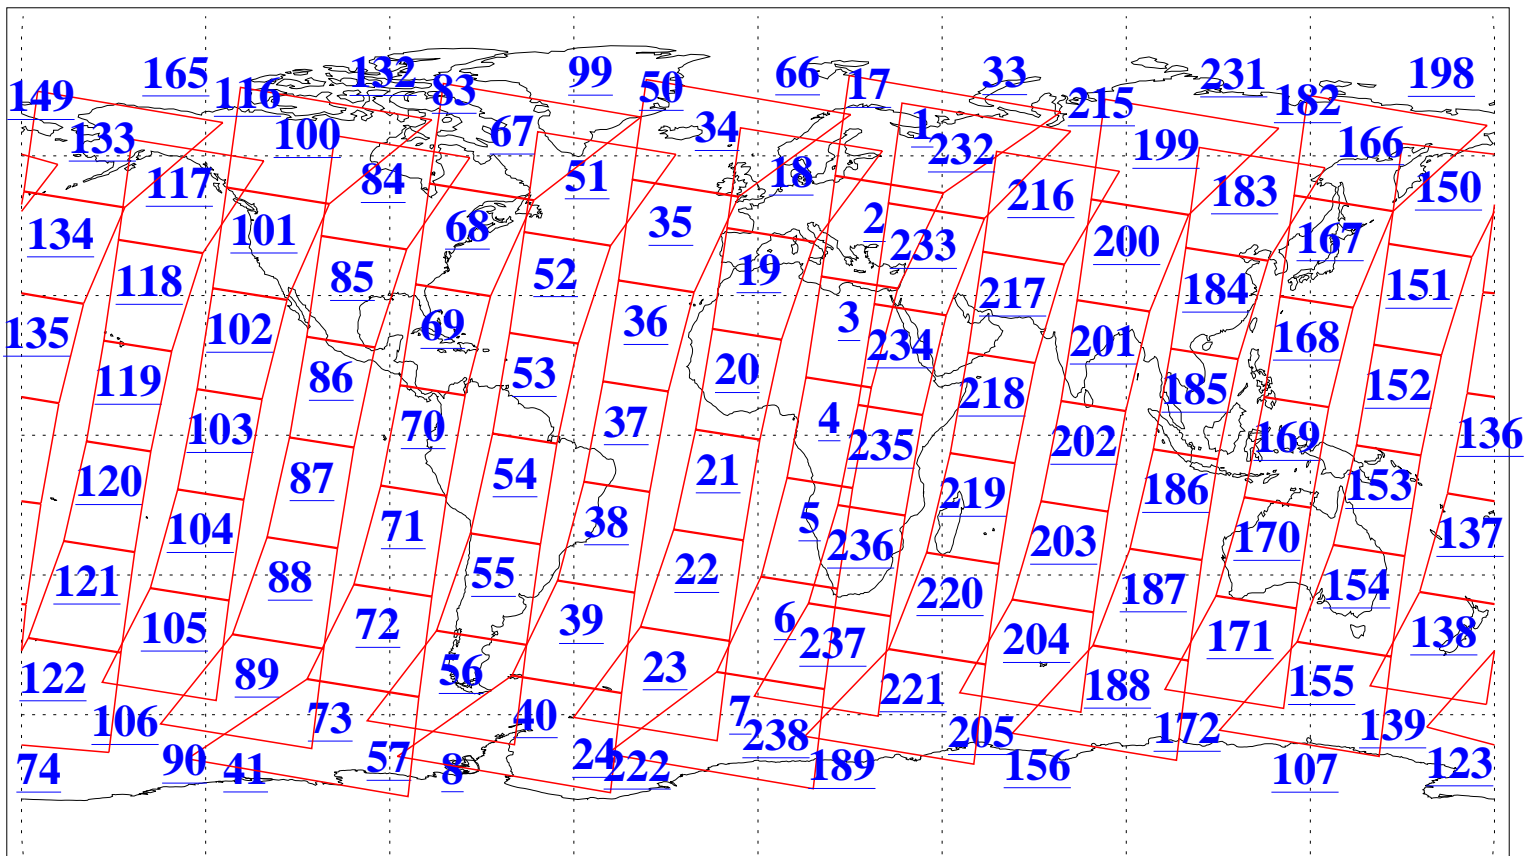

L1B Availability
AMSU Granules: 239
HSB Granules: 0
AIRS Granules: 240

16 Sep 2018
DoY 259
Aqua Day 5979
Granules: 1 to 120

Granules: 121 to 240

Legend: AMSU Available, HSB Available, AIRS Available

L1B Availability
AMSU Granules: 239
HSB Granules: 0
AIRS Granules: 240

16 Sep 2018
DoY 259
Aqua Day 5979

Ascending Granules

Descending Granules

Legend: AMSU Available, HSB Available, AIRS Available

L1B Availability
 AMSU Granules: 239
 HSB Granules: 0
 AIRS Granules: 240

16 Sep 2018
 DoY 259
 Aqua Day 5979

Northern Hemisphere Granules

Southern Hemisphere Granules

Legend: AMSU Available, HSB Available, **AIRS Available**