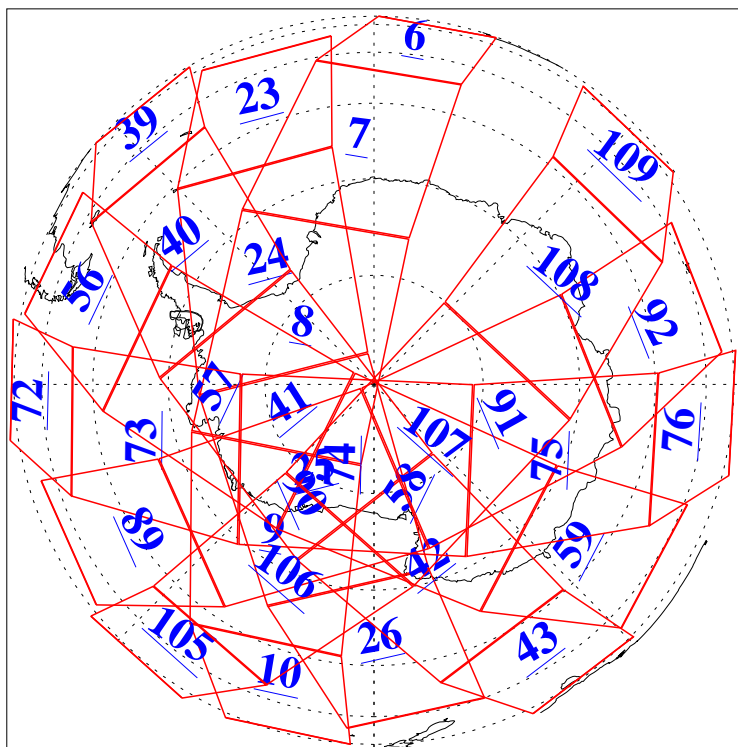

L1B Availability
AMSU Granules: 239
HSB Granules: 0
AIRS Granules: 240

16 Sep 2018
DoY 259
Aqua Day 5979
Granules: 1 to 120

Granules: 121 to 240

Legend: AMSU Available, HSB Available, AIRS Available

L1B Availability
AMSU Granules: 239
HSB Granules: 0
AIRS Granules: 240

16 Sep 2018
DoY 259
Aqua Day 5979

Ascending Granules

Descending Granules

Legend: AMSU Available, HSB Available, AIRS Available

L1B Availability
 AMSU Granules: 239
 HSB Granules: 0
 AIRS Granules: 240

16 Sep 2018
 DoY 259
 Aqua Day 5979

Northern Hemisphere Granules

Southern Hemisphere Granules

Legend: AMSU Available, HSB Available, **AIRS Available**