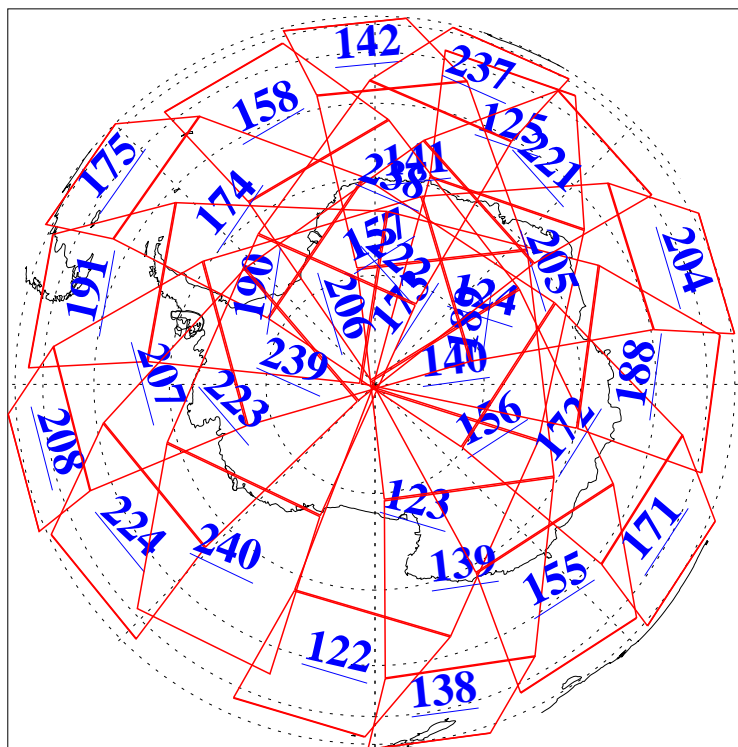

L1B Availability
AMSU Granules: 239
HSB Granules: 0
AIRS Granules: 240

16 Sep 2018
DoY 259
Aqua Day 5979
Granules: 1 to 120

Granules: 121 to 240

Legend: AMSU Available, HSB Available, AIRS Available

L1B Availability
AMSU Granules: 239
HSB Granules: 0
AIRS Granules: 240

16 Sep 2018
DoY 259
Aqua Day 5979

Ascending Granules

Descending Granules

Legend: AMSU Available, HSB Available, AIRS Available

L1B Availability
 AMSU Granules: 239
 HSB Granules: 0
 AIRS Granules: 240

16 Sep 2018
 DoY 259
 Aqua Day 5979

Northern Hemisphere Granules

Southern Hemisphere Granules

Legend: AMSU Available, HSB Available, **AIRS Available**