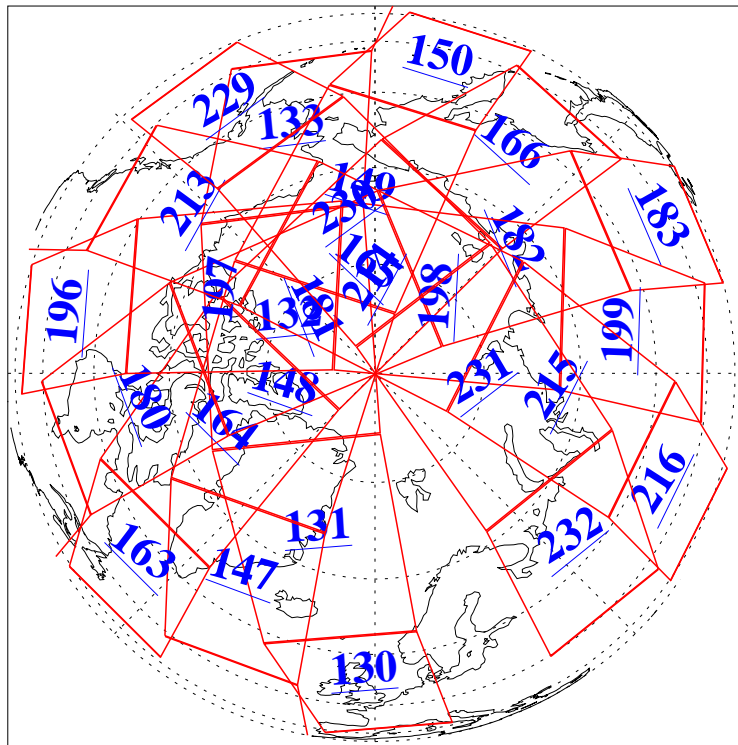

16 Sep 2018
DoY 259
Aqua Day 5979

Ascending Granules

Descending Granules

Legend: AMSU Available, HSB Available, AIRS Available

L1B Availability
 AMSU Granules: 239
 HSB Granules: 0
 AIRS Granules: 240

16 Sep 2018
 DoY 259
 Aqua Day 5979

Northern Hemisphere Granules

Southern Hemisphere Granules

Legend: AMSU Available, HSB Available, **AIRS Available**