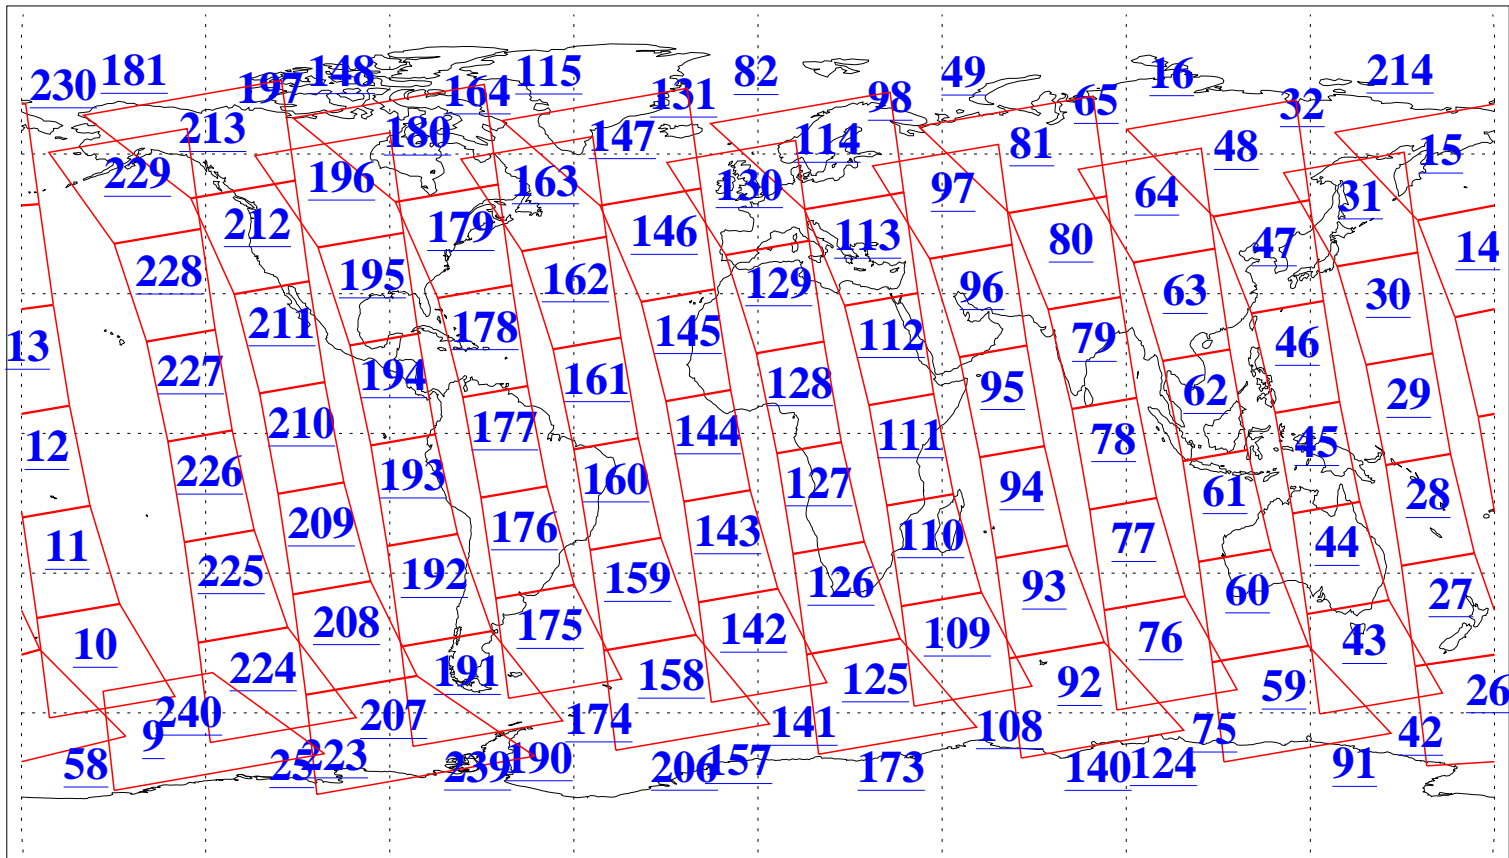

L1B Availability
AMSU Granules: 239
HSB Granules: 0
AIRS Granules: 240

16 Sep 2018
DoY 259
Aqua Day 5979
Granules: 1 to 120

Granules: 121 to 240

Legend: AMSU Available, HSB Available, AIRS Available

L1B Availability
AMSU Granules: 239
HSB Granules: 0
AIRS Granules: 240

16 Sep 2018
DoY 259
Aqua Day 5979

Ascending Granules

Descending Granules

Legend: AMSU Available, HSB Available, AIRS Available

L1B Availability
 AMSU Granules: 239
 HSB Granules: 0
 AIRS Granules: 240

16 Sep 2018
 DoY 259
 Aqua Day 5979

Northern Hemisphere Granules

Southern Hemisphere Granules

Legend: AMSU Available, HSB Available, **AIRS Available**