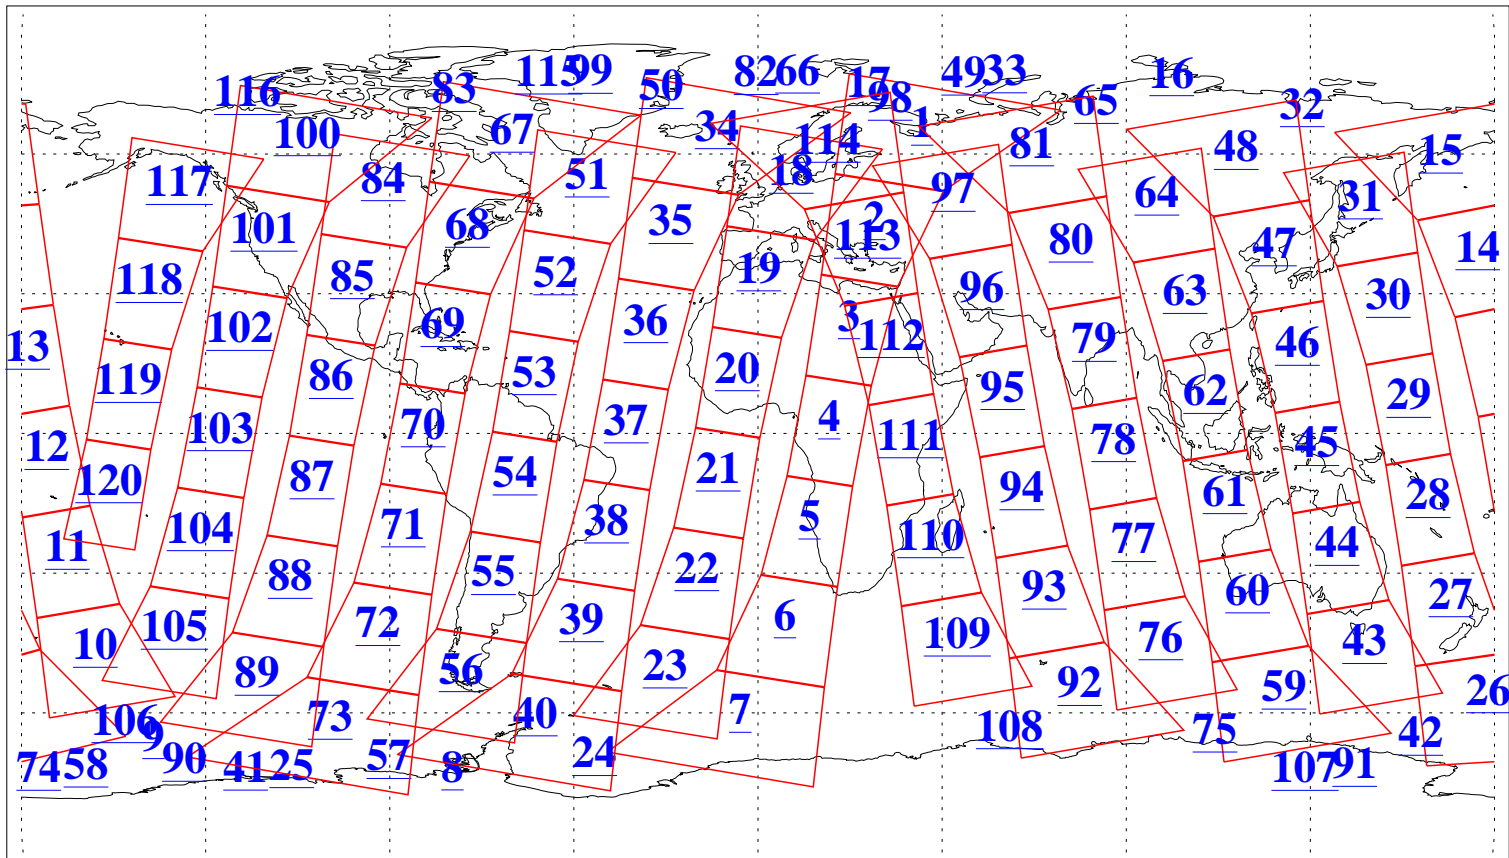

L1B Availability
AMSU Granules: 239
HSB Granules: 0
AIRS Granules: 240

16 Sep 2018
DoY 259
Aqua Day 5979
Granules: 1 to 120

Granules: 121 to 240

Legend: AMSU Available, HSB Available, AIRS Available

L1B Availability
AMSU Granules: 239
HSB Granules: 0
AIRS Granules: 240

16 Sep 2018
DoY 259
Aqua Day 5979

Ascending Granules

Descending Granules

Legend: AMSU Available, HSB Available, AIRS Available

L1B Availability
 AMSU Granules: 239
 HSB Granules: 0
 AIRS Granules: 240

16 Sep 2018
 DoY 259
 Aqua Day 5979

Northern Hemisphere Granules

Southern Hemisphere Granules

Legend: AMSU Available, HSB Available, **AIRS Available**