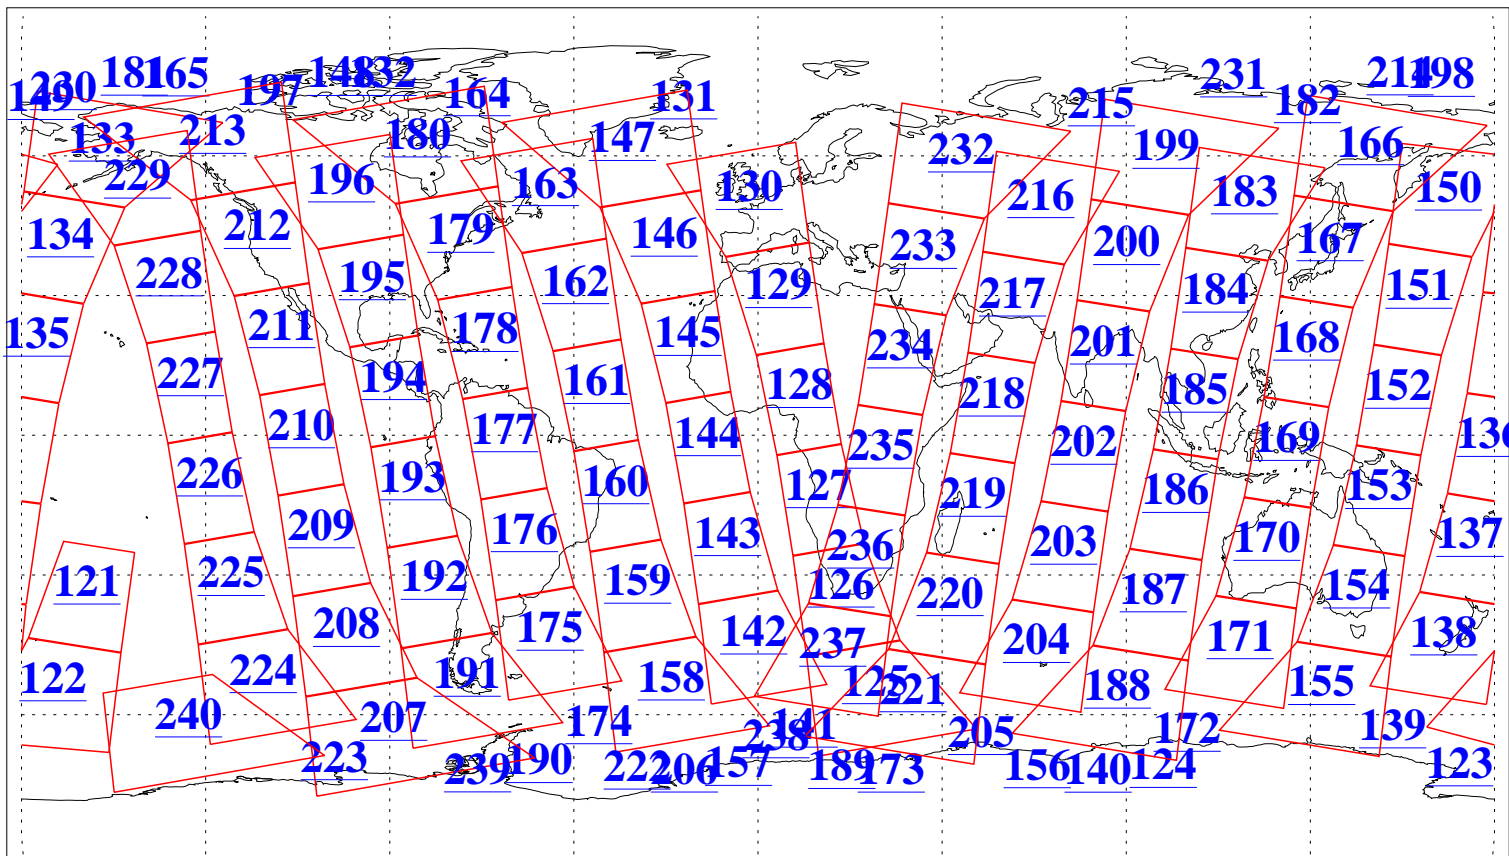

L1B Availability
AMSU Granules: 239
HSB Granules: 0
AIRS Granules: 240

16 Sep 2018
DoY 259
Aqua Day 5979
Granules: 1 to 120

Granules: 121 to 240

Legend: AMSU Available, HSB Available, AIRS Available

L1B Availability
AMSU Granules: 239
HSB Granules: 0
AIRS Granules: 240

16 Sep 2018
DoY 259
Aqua Day 5979

Ascending Granules

Descending Granules

Legend: AMSU Available, HSB Available, AIRS Available

L1B Availability
 AMSU Granules: 239
 HSB Granules: 0
 AIRS Granules: 240

16 Sep 2018
 DoY 259
 Aqua Day 5979

Northern Hemisphere Granules

Southern Hemisphere Granules

Legend: AMSU Available, HSB Available, **AIRS Available**