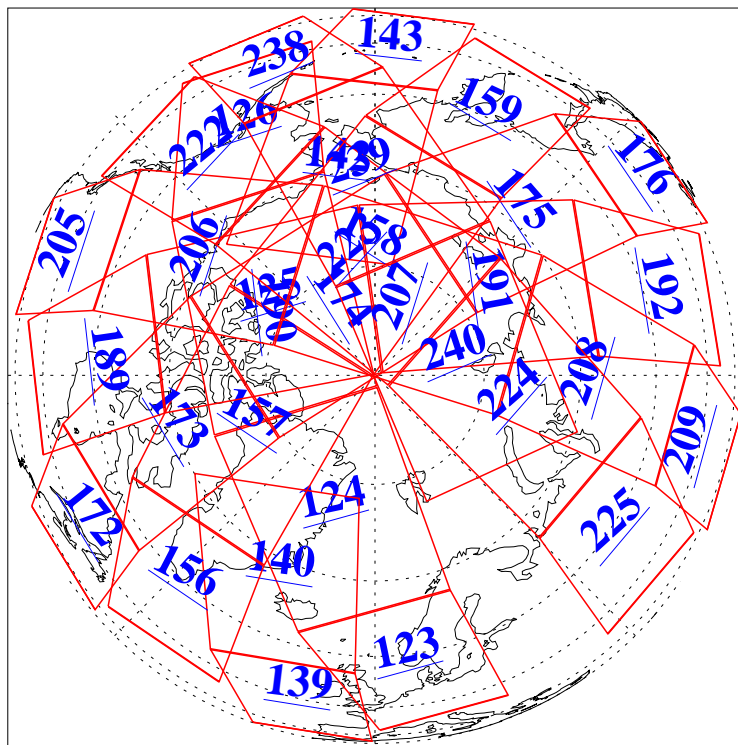

L1B Availability
AMSU Granules: 239
HSB Granules: 0
AIRS Granules: 239

15 Sep 2018
DoY 258
Aqua Day 5978
Granules: 1 to 120

Granules: 121 to 240

Legend: AMSU Available, HSB Available, AIRS Available

L1B Availability
AMSU Granules: 239
HSB Granules: 0
AIRS Granules: 239

15 Sep 2018
DoY 258
Aqua Day 5978

Ascending Granules

Descending Granules

Legend: AMSU Available, HSB Available, AIRS Available

L1B Availability
 AMSU Granules: 239
 HSB Granules: 0
 AIRS Granules: 239

15 Sep 2018
 DoY 258
 Aqua Day 5978

Northern Hemisphere Granules

Southern Hemisphere Granules

Legend: AMSU Available, HSB Available, AIRS Available