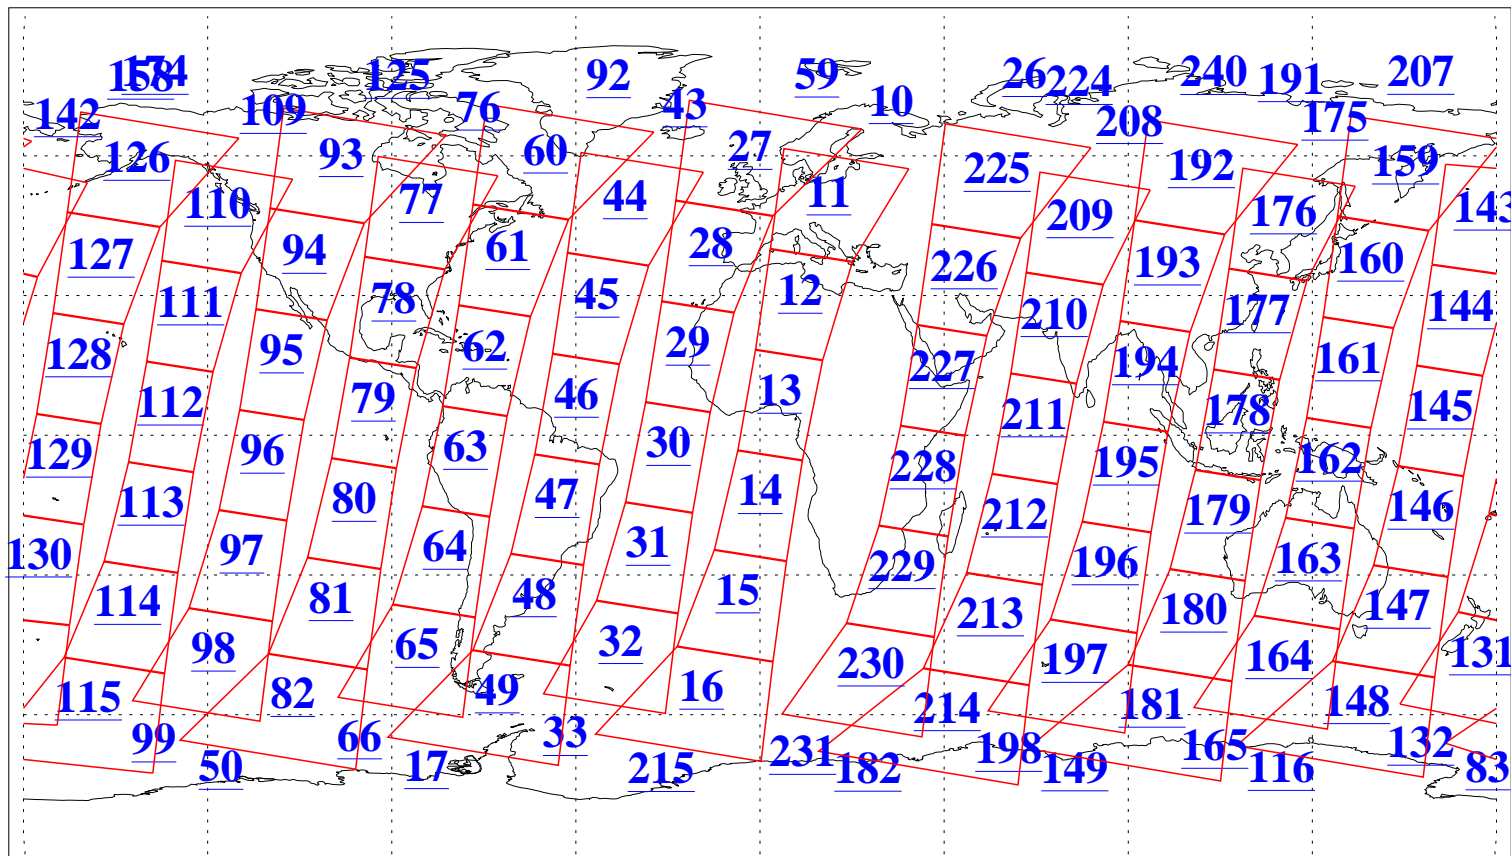

L1B Availability
AMSU Granules: 239
HSB Granules: 0
AIRS Granules: 239

15 Sep 2018
DoY 258
Aqua Day 5978
Granules: 1 to 120

Granules: 121 to 240

Legend: AMSU Available, HSB Available, AIRS Available

L1B Availability
AMSU Granules: 239
HSB Granules: 0
AIRS Granules: 239

15 Sep 2018
DoY 258
Aqua Day 5978

Ascending Granules

Descending Granules

Legend: AMSU Available, HSB Available, AIRS Available

L1B Availability
 AMSU Granules: 239
 HSB Granules: 0
 AIRS Granules: 239

15 Sep 2018
 DoY 258
 Aqua Day 5978

Northern Hemisphere Granules

Southern Hemisphere Granules

Legend: AMSU Available, HSB Available, AIRS Available