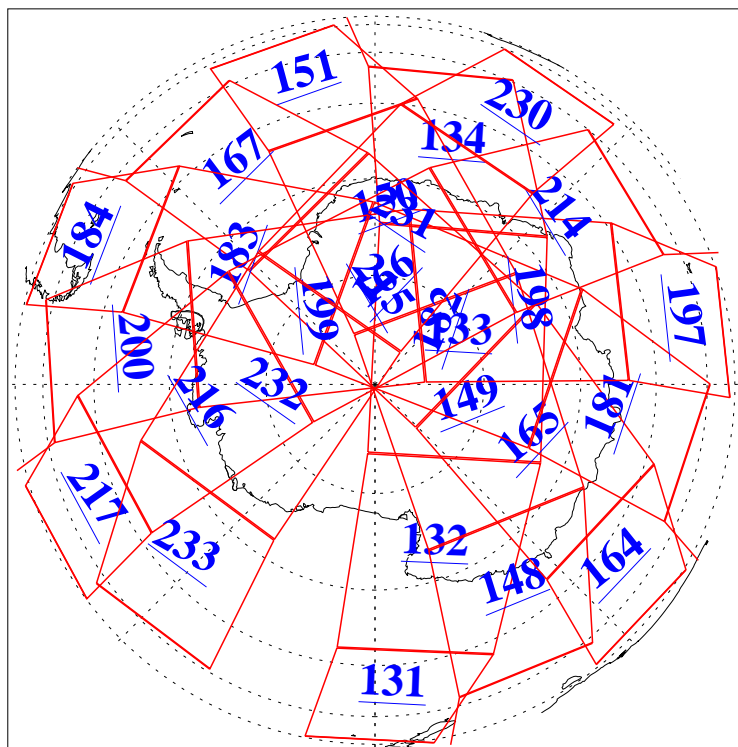

L1B Availability
AMSU Granules: 239
HSB Granules: 0
AIRS Granules: 239

15 Sep 2018
DoY 258
Aqua Day 5978
Granules: 1 to 120

Granules: 121 to 240

Legend: AMSU Available, HSB Available, AIRS Available

L1B Availability
AMSU Granules: 239
HSB Granules: 0
AIRS Granules: 239

15 Sep 2018
DoY 258
Aqua Day 5978

Ascending Granules

Descending Granules

Legend: AMSU Available, HSB Available, AIRS Available

L1B Availability
 AMSU Granules: 239
 HSB Granules: 0
 AIRS Granules: 239

15 Sep 2018
 DoY 258
 Aqua Day 5978

Northern Hemisphere Granules

Southern Hemisphere Granules

Legend: AMSU Available, HSB Available, AIRS Available