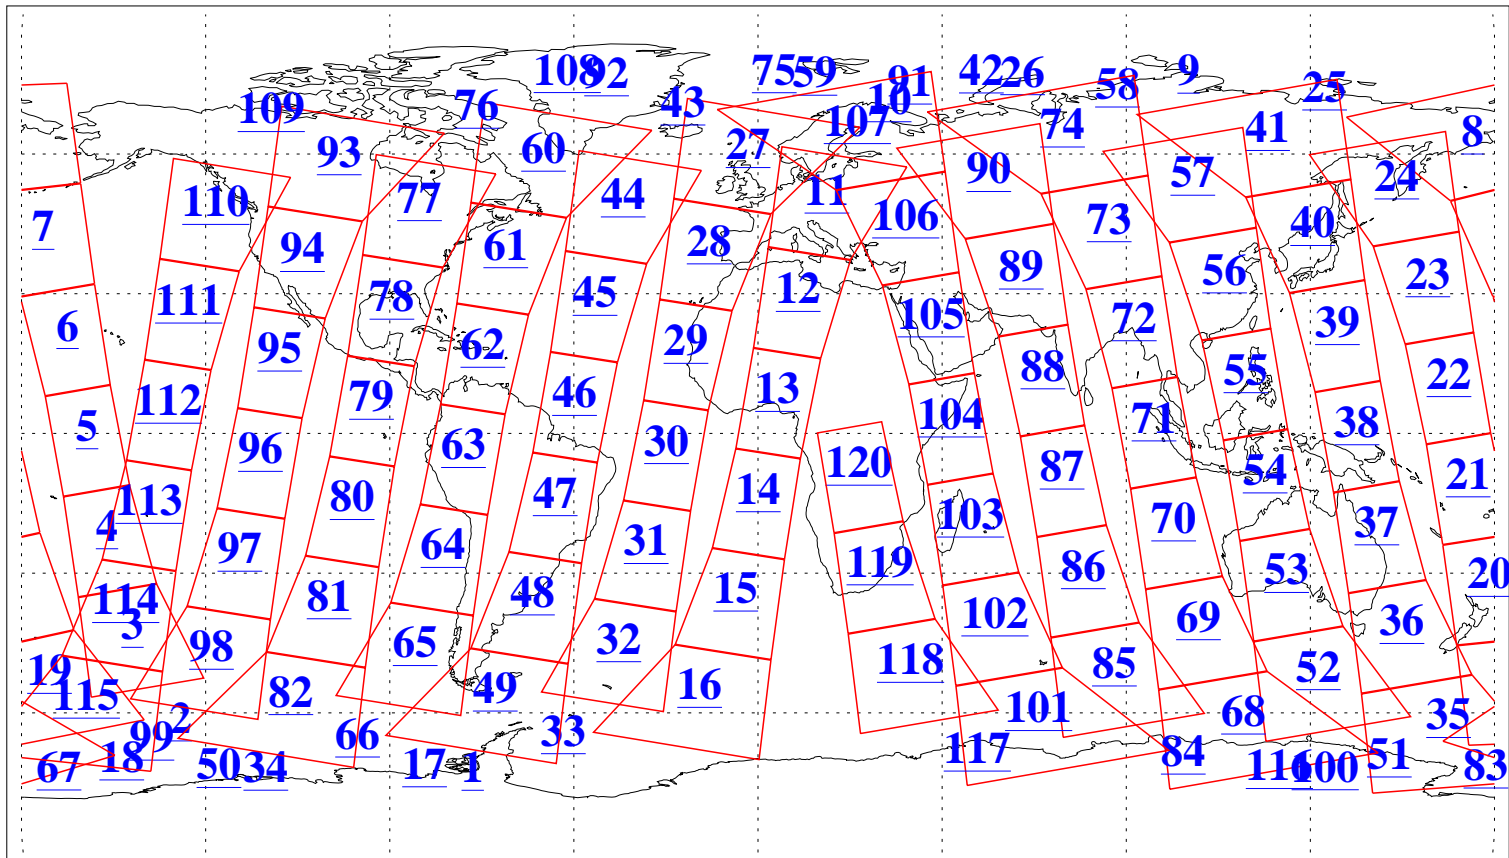

L1B Availability
AMSU Granules: 239
HSB Granules: 0
AIRS Granules: 239

15 Sep 2018
DoY 258
Aqua Day 5978
Granules: 1 to 120

Granules: 121 to 240

Legend: AMSU Available, HSB Available, AIRS Available

L1B Availability
AMSU Granules: 239
HSB Granules: 0
AIRS Granules: 239

15 Sep 2018
DoY 258
Aqua Day 5978

Ascending Granules

Descending Granules

Legend: AMSU Available, HSB Available, AIRS Available

L1B Availability
 AMSU Granules: 239
 HSB Granules: 0
 AIRS Granules: 239

15 Sep 2018
 DoY 258
 Aqua Day 5978

Northern Hemisphere Granules

Southern Hemisphere Granules

Legend: AMSU Available, HSB Available, AIRS Available