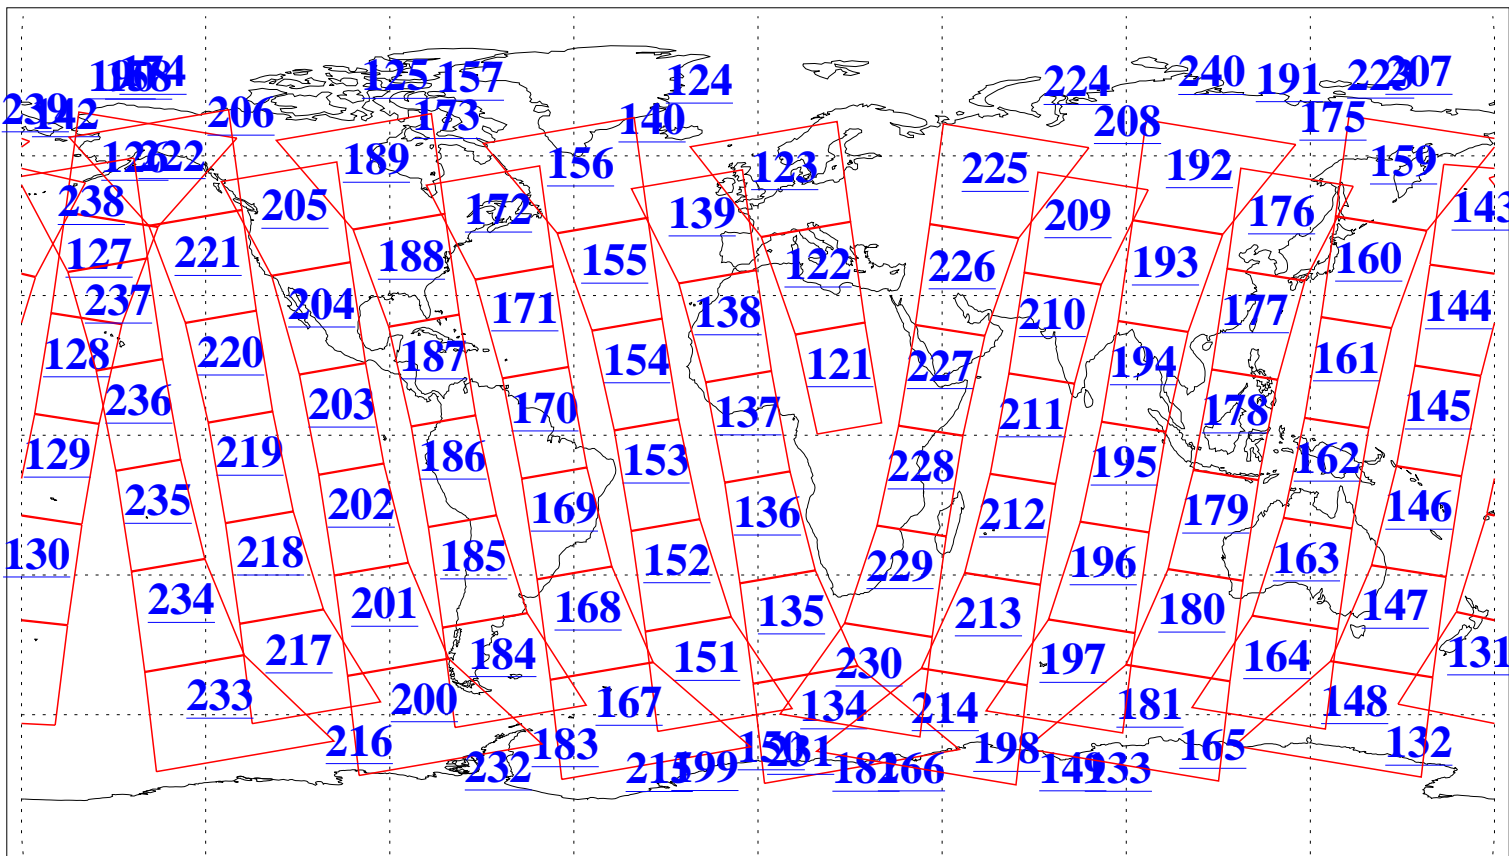

L1B Availability
AMSU Granules: 239
HSB Granules: 0
AIRS Granules: 239

15 Sep 2018
DoY 258
Aqua Day 5978
Granules: 1 to 120

Granules: 121 to 240

Legend: AMSU Available, HSB Available, AIRS Available

L1B Availability
AMSU Granules: 239
HSB Granules: 0
AIRS Granules: 239

15 Sep 2018
DoY 258
Aqua Day 5978

Ascending Granules

Descending Granules

Legend: AMSU Available, HSB Available, AIRS Available

L1B Availability
 AMSU Granules: 239
 HSB Granules: 0
 AIRS Granules: 239

15 Sep 2018
 DoY 258
 Aqua Day 5978

Northern Hemisphere Granules

Southern Hemisphere Granules

Legend: AMSU Available, HSB Available, AIRS Available