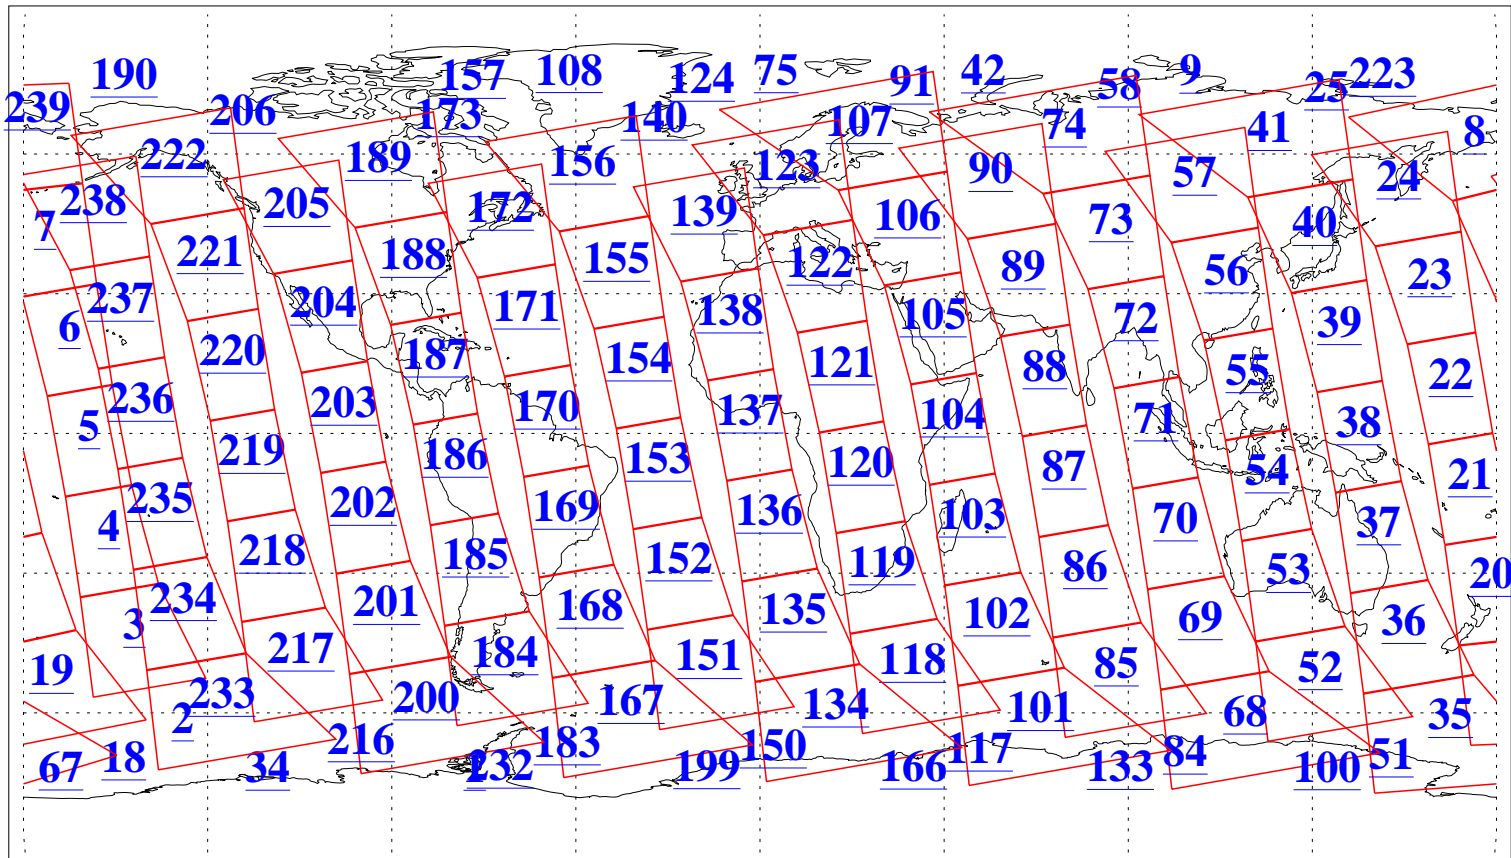

L1B Availability
AMSU Granules: 239
HSB Granules: 0
AIRS Granules: 239

15 Sep 2018
DoY 258
Aqua Day 5978
Granules: 1 to 120

Granules: 121 to 240

Legend: AMSU Available, HSB Available, AIRS Available

L1B Availability
AMSU Granules: 239
HSB Granules: 0
AIRS Granules: 239

15 Sep 2018
DoY 258
Aqua Day 5978

Ascending Granules

Descending Granules

Legend: AMSU Available, HSB Available, AIRS Available

L1B Availability
 AMSU Granules: 239
 HSB Granules: 0
 AIRS Granules: 239

15 Sep 2018
 DoY 258
 Aqua Day 5978

Northern Hemisphere Granules

Southern Hemisphere Granules

Legend: AMSU Available, HSB Available, AIRS Available