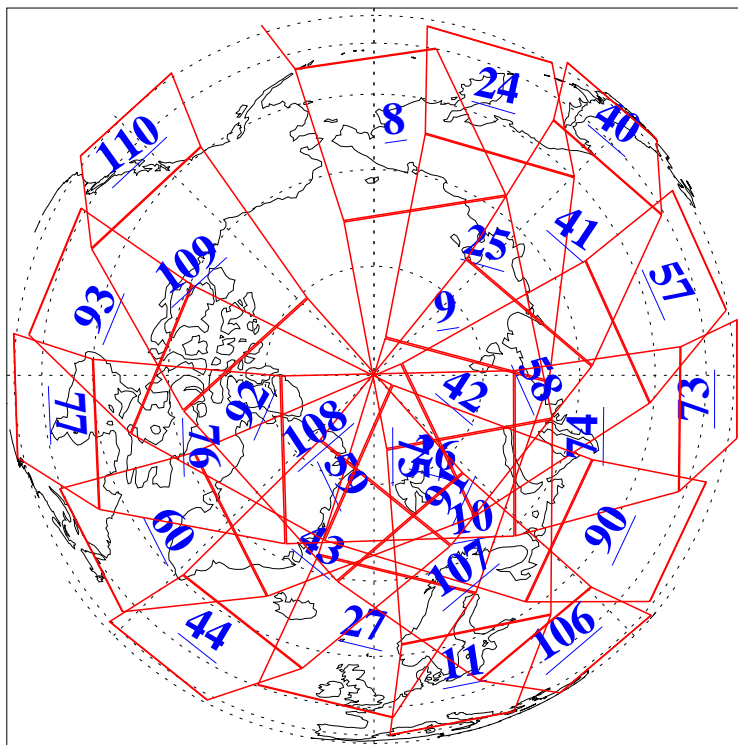

L1B Availability
AMSU Granules: 239
HSB Granules: 0
AIRS Granules: 239

15 Sep 2018
DoY 258
Aqua Day 5978
Granules: 1 to 120

Granules: 121 to 240

Legend: AMSU Available, HSB Available, AIRS Available

L1B Availability
AMSU Granules: 239
HSB Granules: 0
AIRS Granules: 239

15 Sep 2018
DoY 258
Aqua Day 5978

Ascending Granules

Descending Granules

Legend: AMSU Available, HSB Available, AIRS Available

L1B Availability
 AMSU Granules: 239
 HSB Granules: 0
 AIRS Granules: 239

15 Sep 2018
 DoY 258
 Aqua Day 5978

Northern Hemisphere Granules

Southern Hemisphere Granules

Legend: AMSU Available, HSB Available, AIRS Available