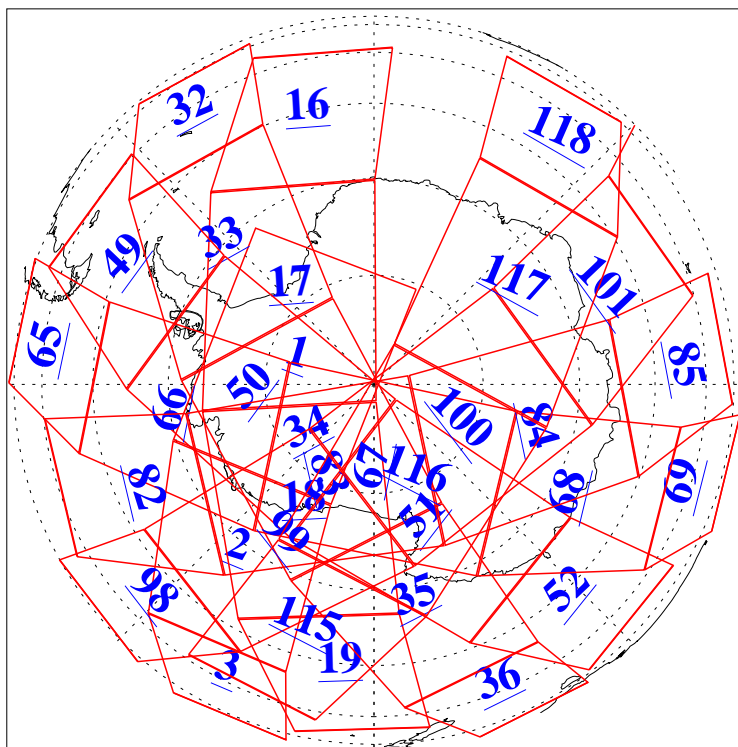

L1B Availability
AMSU Granules: 239
HSB Granules: 0
AIRS Granules: 239

15 Sep 2018
DoY 258
Aqua Day 5978
Granules: 1 to 120

Granules: 121 to 240

Legend: AMSU Available, HSB Available, AIRS Available

L1B Availability
AMSU Granules: 239
HSB Granules: 0
AIRS Granules: 239

15 Sep 2018
DoY 258
Aqua Day 5978

Ascending Granules

Descending Granules

Legend: AMSU Available, HSB Available, AIRS Available

L1B Availability
 AMSU Granules: 239
 HSB Granules: 0
 AIRS Granules: 239

15 Sep 2018
 DoY 258
 Aqua Day 5978

Northern Hemisphere Granules

Southern Hemisphere Granules

Legend: AMSU Available, HSB Available, AIRS Available