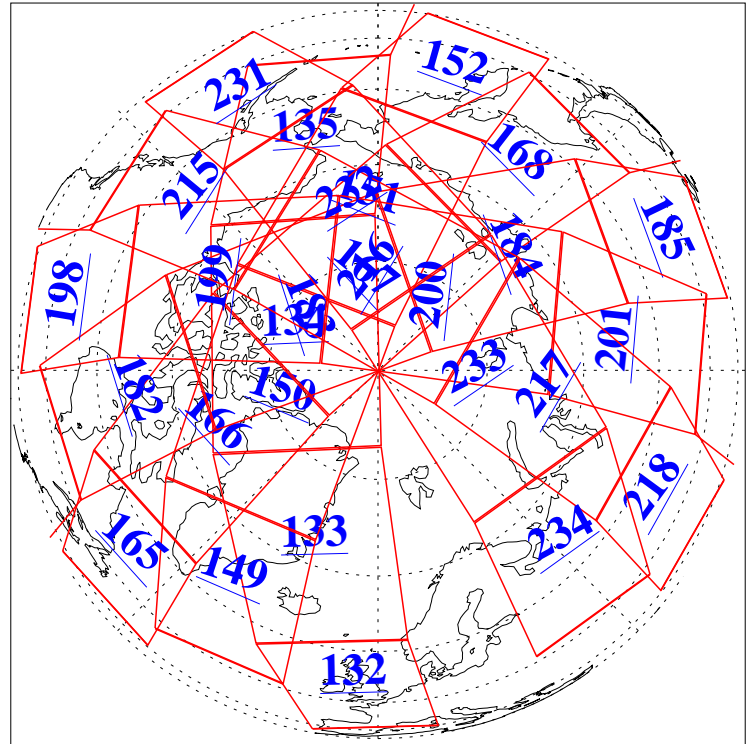

L1B Availability  
AMSU Granules: 239  
HSB Granules: 0  
AIRS Granules: 239

14 Sep 2018  
DoY 257  
Aqua Day 5977  
Granules: 1 to 120

Granules: 121 to 240

Legend: AMSU Available, HSB Available, AIRS Available

L1B Availability  
AMSU Granules: 239  
HSB Granules: 0  
AIRS Granules: 239

14 Sep 2018  
DoY 257  
Aqua Day 5977

Ascending Granules

Descending Granules

Legend: AMSU Available, HSB Available, AIRS Available

L1B Availability  
 AMSU Granules: 239  
 HSB Granules: 0  
 AIRS Granules: 239

14 Sep 2018  
 DoY 257  
 Aqua Day 5977

Northern Hemisphere Granules

Southern Hemisphere Granules

Legend: AMSU Available, HSB Available, AIRS Available