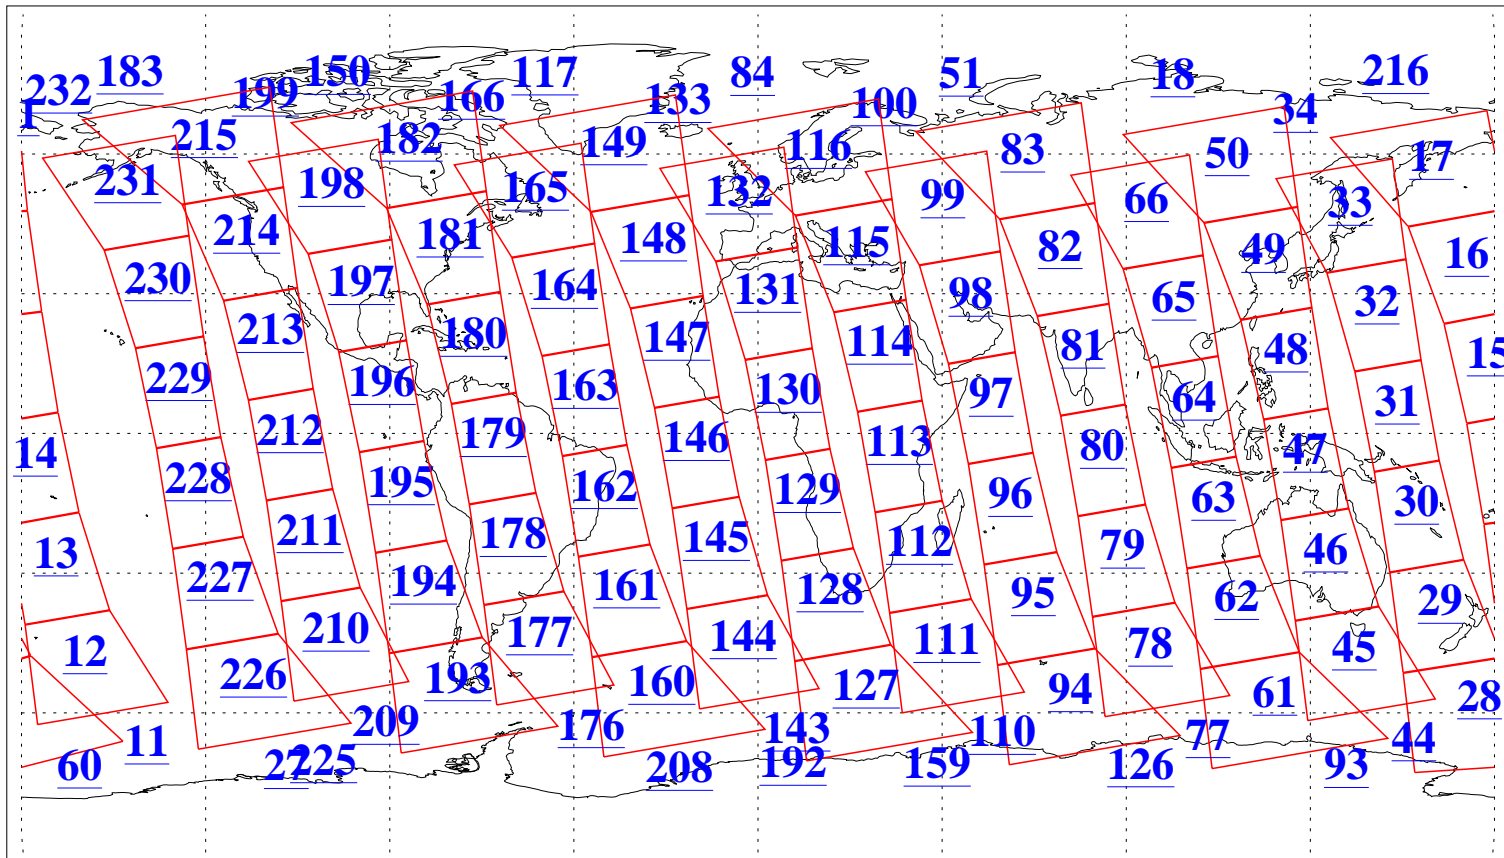

L1B Availability  
AMSU Granules: 239  
HSB Granules: 0  
AIRS Granules: 239

14 Sep 2018  
DoY 257  
Aqua Day 5977  
Granules: 1 to 120

Granules: 121 to 240

Legend: AMSU Available, HSB Available, AIRS Available

L1B Availability  
AMSU Granules: 239  
HSB Granules: 0  
AIRS Granules: 239

14 Sep 2018  
DoY 257  
Aqua Day 5977

Ascending Granules

Descending Granules

Legend: AMSU Available, HSB Available, AIRS Available

L1B Availability  
 AMSU Granules: 239  
 HSB Granules: 0  
 AIRS Granules: 239

14 Sep 2018  
 DoY 257  
 Aqua Day 5977

Northern Hemisphere Granules

Southern Hemisphere Granules

Legend: AMSU Available, HSB Available, AIRS Available