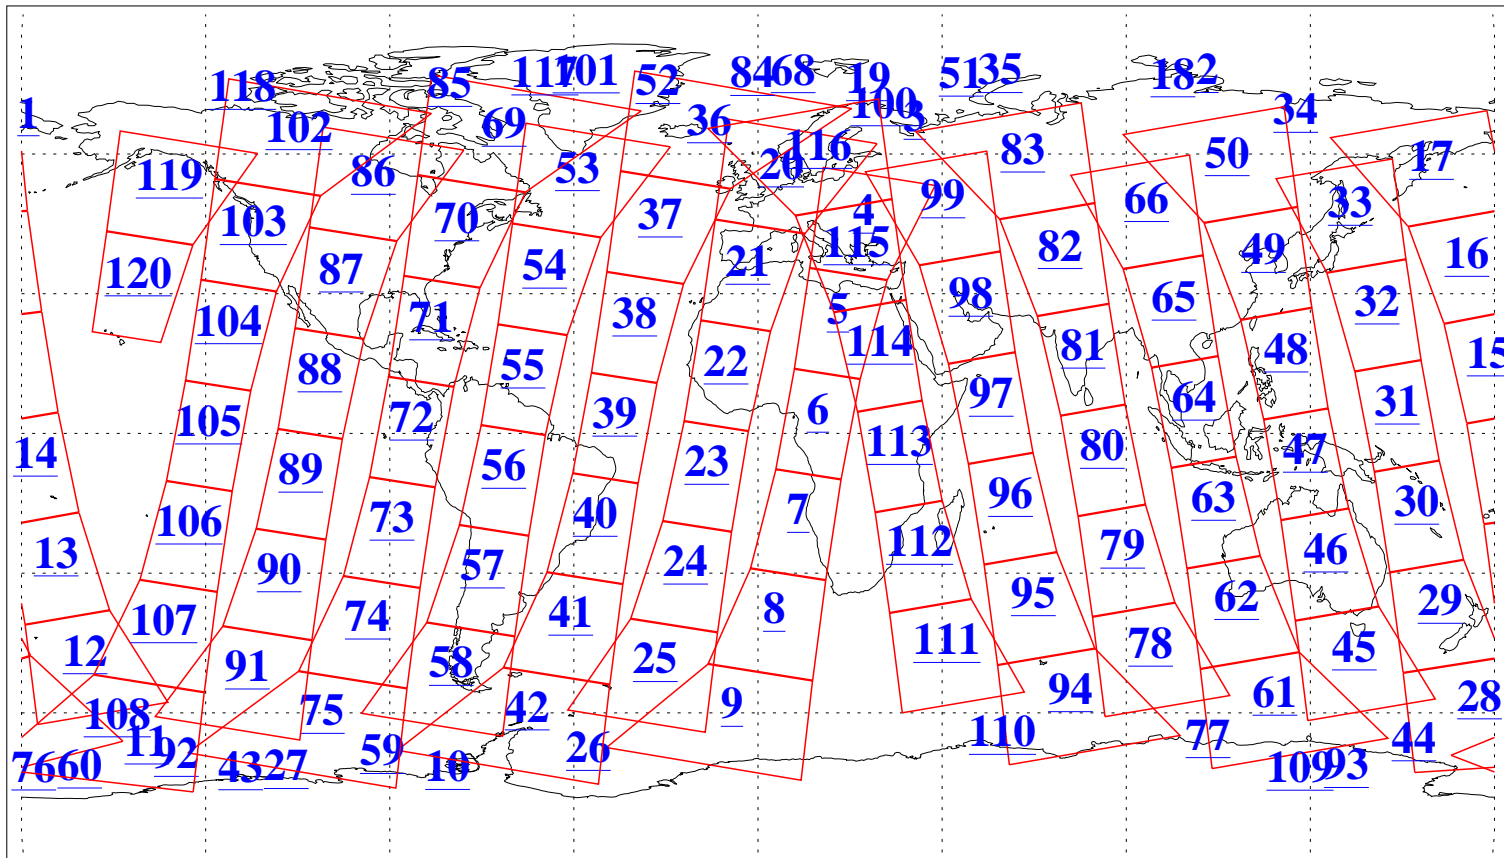

L1B Availability  
AMSU Granules: 239  
HSB Granules: 0  
AIRS Granules: 239

14 Sep 2018  
DoY 257  
Aqua Day 5977  
Granules: 1 to 120

Granules: 121 to 240

Legend: AMSU Available, HSB Available, AIRS Available

L1B Availability  
AMSU Granules: 239  
HSB Granules: 0  
AIRS Granules: 239

14 Sep 2018  
DoY 257  
Aqua Day 5977

Ascending Granules

Descending Granules

Legend: AMSU Available, HSB Available, AIRS Available

L1B Availability  
 AMSU Granules: 239  
 HSB Granules: 0  
 AIRS Granules: 239

14 Sep 2018  
 DoY 257  
 Aqua Day 5977

Northern Hemisphere Granules

Southern Hemisphere Granules

Legend: AMSU Available, HSB Available, AIRS Available