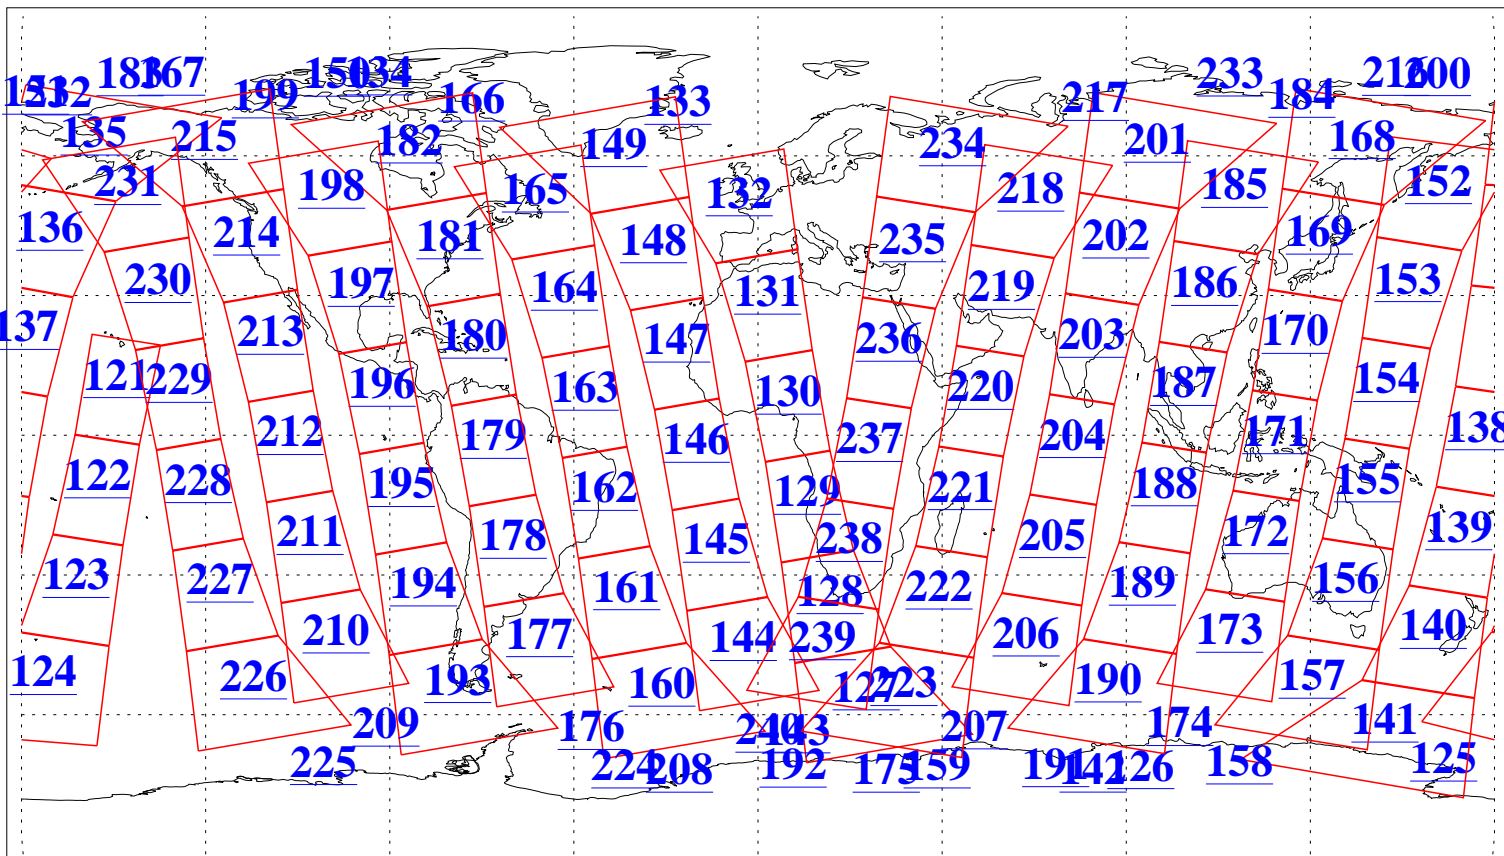

L1B Availability  
AMSU Granules: 239  
HSB Granules: 0  
AIRS Granules: 239

14 Sep 2018  
DoY 257  
Aqua Day 5977  
Granules: 1 to 120

Granules: 121 to 240

Legend: AMSU Available, HSB Available, AIRS Available

L1B Availability  
AMSU Granules: 239  
HSB Granules: 0  
AIRS Granules: 239

14 Sep 2018  
DoY 257  
Aqua Day 5977

Ascending Granules

Descending Granules

Legend: AMSU Available, HSB Available, AIRS Available

L1B Availability  
 AMSU Granules: 239  
 HSB Granules: 0  
 AIRS Granules: 239

14 Sep 2018  
 DoY 257  
 Aqua Day 5977

Northern Hemisphere Granules

Southern Hemisphere Granules

Legend: AMSU Available, HSB Available, AIRS Available