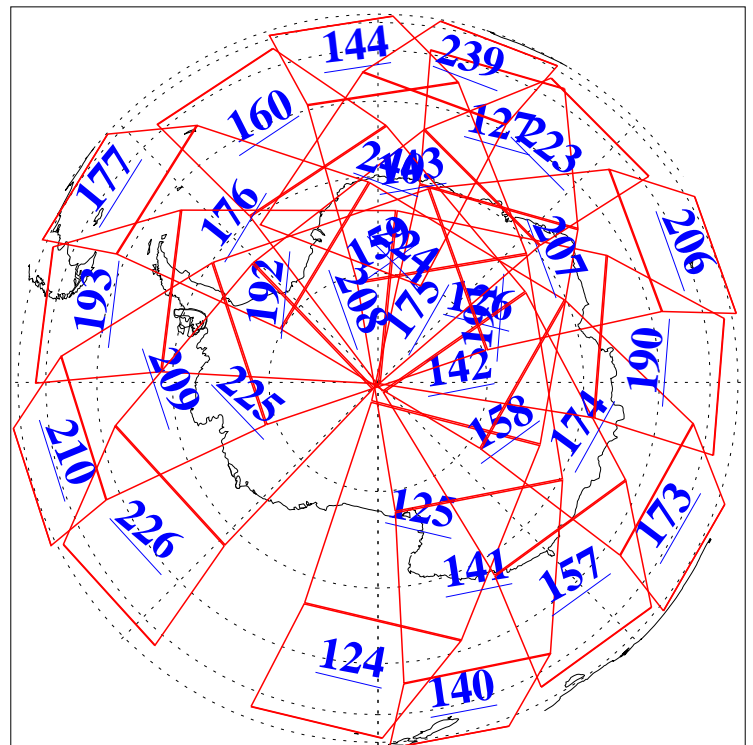

L1B Availability  
AMSU Granules: 239  
HSB Granules: 0  
AIRS Granules: 239

14 Sep 2018  
DoY 257  
Aqua Day 5977  
Granules: 1 to 120

Granules: 121 to 240

Legend: AMSU Available, HSB Available, AIRS Available

L1B Availability  
AMSU Granules: 239  
HSB Granules: 0  
AIRS Granules: 239

14 Sep 2018  
DoY 257  
Aqua Day 5977

Ascending Granules

Descending Granules

Legend: AMSU Available, HSB Available, AIRS Available

L1B Availability  
 AMSU Granules: 239  
 HSB Granules: 0  
 AIRS Granules: 239

14 Sep 2018  
 DoY 257  
 Aqua Day 5977

Northern Hemisphere Granules

Southern Hemisphere Granules

Legend: AMSU Available, HSB Available, AIRS Available