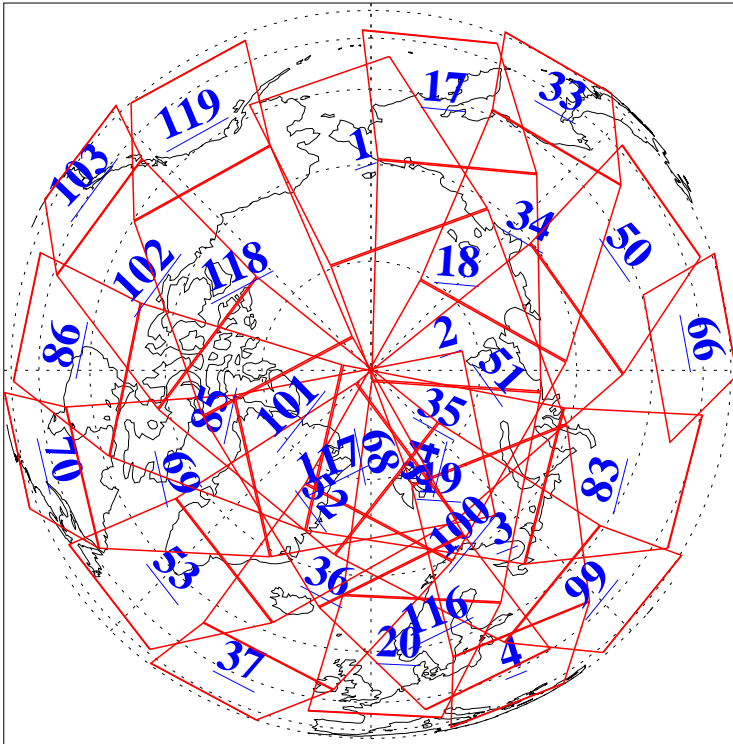

L1B Availability  
AMSU Granules: 239  
HSB Granules: 0  
AIRS Granules: 239

14 Sep 2018  
DoY 257  
Aqua Day 5977  
Granules: 1 to 120

Granules: 121 to 240

Legend: AMSU Available, HSB Available, AIRS Available

L1B Availability  
AMSU Granules: 239  
HSB Granules: 0  
AIRS Granules: 239

14 Sep 2018  
DoY 257  
Aqua Day 5977

Ascending Granules

Descending Granules

Legend: AMSU Available, HSB Available, AIRS Available

L1B Availability  
 AMSU Granules: 239  
 HSB Granules: 0  
 AIRS Granules: 239

14 Sep 2018  
 DoY 257  
 Aqua Day 5977

Northern Hemisphere Granules

Southern Hemisphere Granules

Legend: AMSU Available, HSB Available, AIRS Available