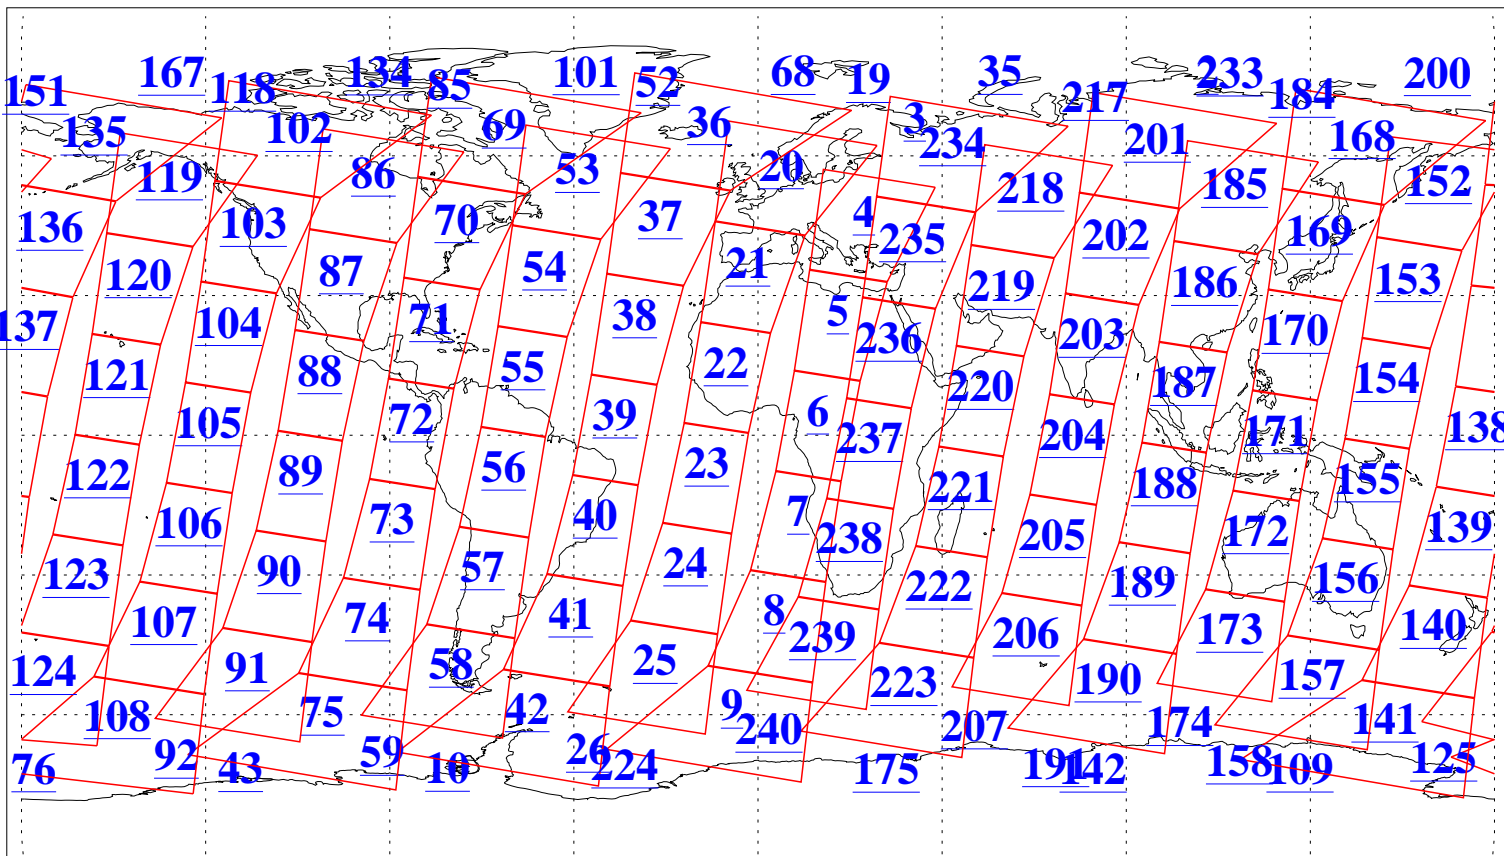

L1B Availability  
AMSU Granules: 239  
HSB Granules: 0  
AIRS Granules: 239

14 Sep 2018  
DoY 257  
Aqua Day 5977  
Granules: 1 to 120

Granules: 121 to 240

Legend: AMSU Available, HSB Available, AIRS Available

L1B Availability  
AMSU Granules: 239  
HSB Granules: 0  
AIRS Granules: 239

14 Sep 2018  
DoY 257  
Aqua Day 5977

Ascending Granules

Descending Granules

Legend: AMSU Available, HSB Available, AIRS Available

L1B Availability  
 AMSU Granules: 239  
 HSB Granules: 0  
 AIRS Granules: 239

14 Sep 2018  
 DoY 257  
 Aqua Day 5977

Northern Hemisphere Granules

Southern Hemisphere Granules

Legend: AMSU Available, HSB Available, AIRS Available