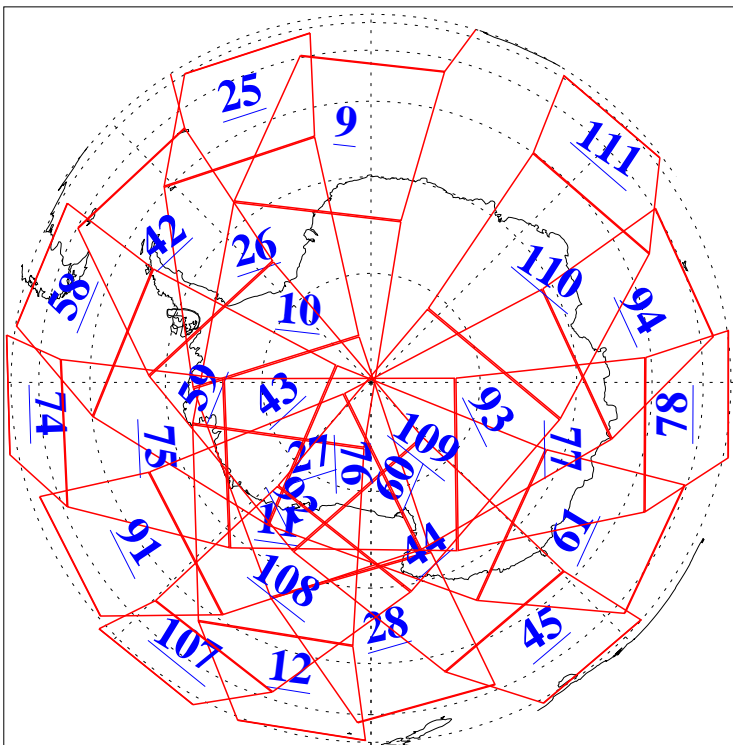

L1B Availability  
AMSU Granules: 239  
HSB Granules: 0  
AIRS Granules: 239

14 Sep 2018  
DoY 257  
Aqua Day 5977  
Granules: 1 to 120

Granules: 121 to 240

Legend: AMSU Available, HSB Available, AIRS Available

L1B Availability  
AMSU Granules: 239  
HSB Granules: 0  
AIRS Granules: 239

14 Sep 2018  
DoY 257  
Aqua Day 5977

Ascending Granules

Descending Granules

Legend: AMSU Available, HSB Available, AIRS Available

L1B Availability  
 AMSU Granules: 239  
 HSB Granules: 0  
 AIRS Granules: 239

14 Sep 2018  
 DoY 257  
 Aqua Day 5977

Northern Hemisphere Granules

Southern Hemisphere Granules

Legend: AMSU Available, HSB Available, AIRS Available