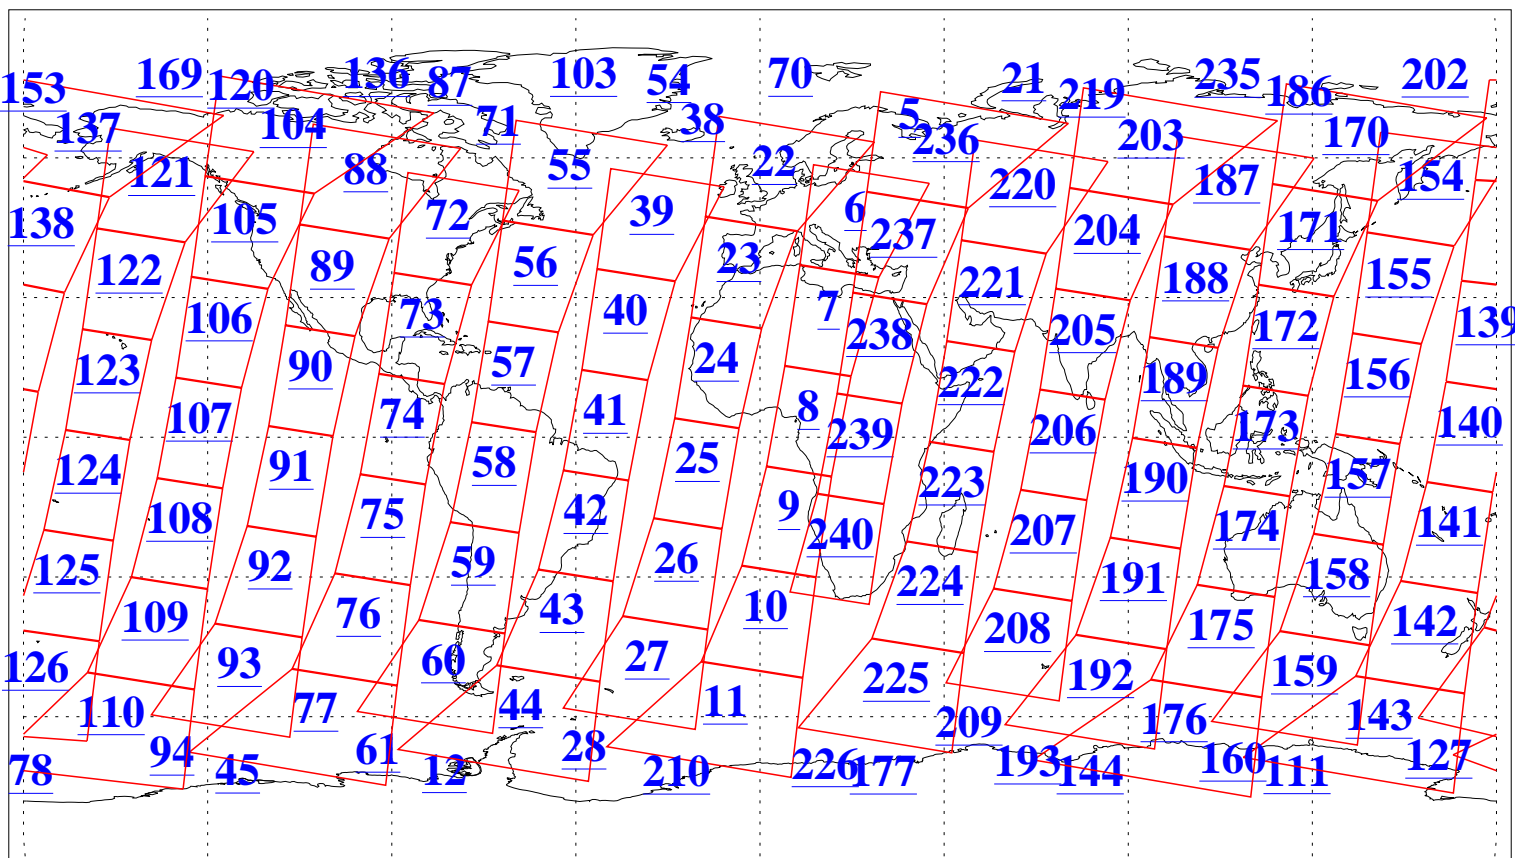

L1B Availability
AMSU Granules: 240
HSB Granules: 0
AIRS Granules: 240

12 Sep 2018
DoY 255
Aqua Day 5975
Granules: 1 to 120

Granules: 121 to 240

Legend: AMSU Available, HSB Available, AIRS Available

L1B Availability
AMSU Granules: 240
HSB Granules: 0
AIRS Granules: 240

12 Sep 2018
DoY 255
Aqua Day 5975

Ascending Granules

Descending Granules

Legend: AMSU Available, HSB Available, AIRS Available

L1B Availability
 AMSU Granules: 240
 HSB Granules: 0
 AIRS Granules: 240

12 Sep 2018
 DoY 255
 Aqua Day 5975

Northern Hemisphere Granules

Southern Hemisphere Granules

Legend: AMSU Available, HSB Available, AIRS Available