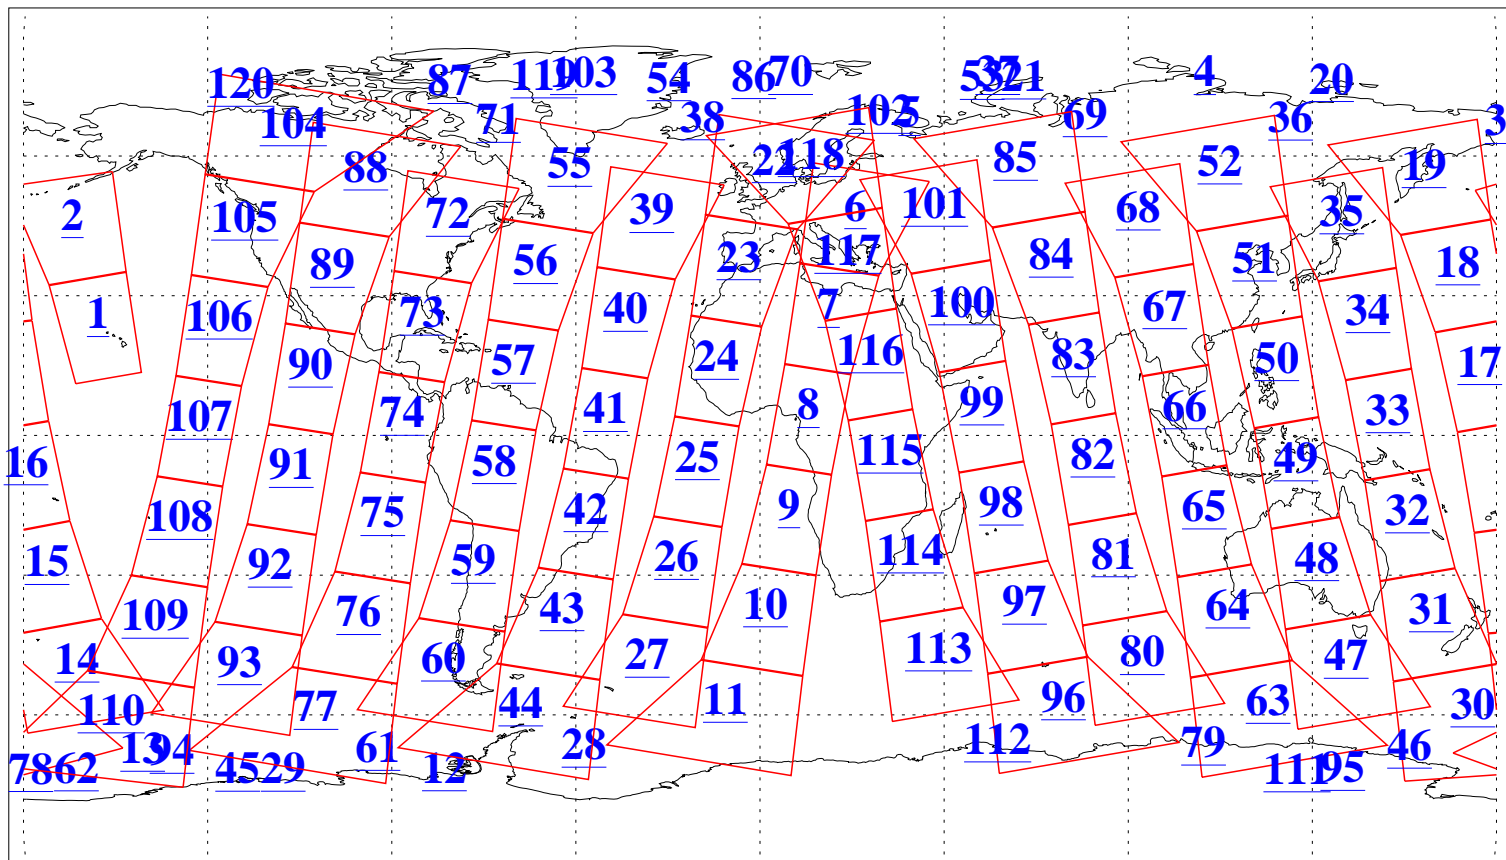

L1B Availability
AMSU Granules: 240
HSB Granules: 0
AIRS Granules: 240

12 Sep 2018
DoY 255
Aqua Day 5975
Granules: 1 to 120

Granules: 121 to 240

Legend: AMSU Available, HSB Available, AIRS Available

L1B Availability
AMSU Granules: 240
HSB Granules: 0
AIRS Granules: 240

12 Sep 2018
DoY 255
Aqua Day 5975

Ascending Granules

Descending Granules

Legend: AMSU Available, HSB Available, AIRS Available

L1B Availability
 AMSU Granules: 240
 HSB Granules: 0
 AIRS Granules: 240

12 Sep 2018
 DoY 255
 Aqua Day 5975

Northern Hemisphere Granules

Southern Hemisphere Granules

Legend: AMSU Available, HSB Available, AIRS Available