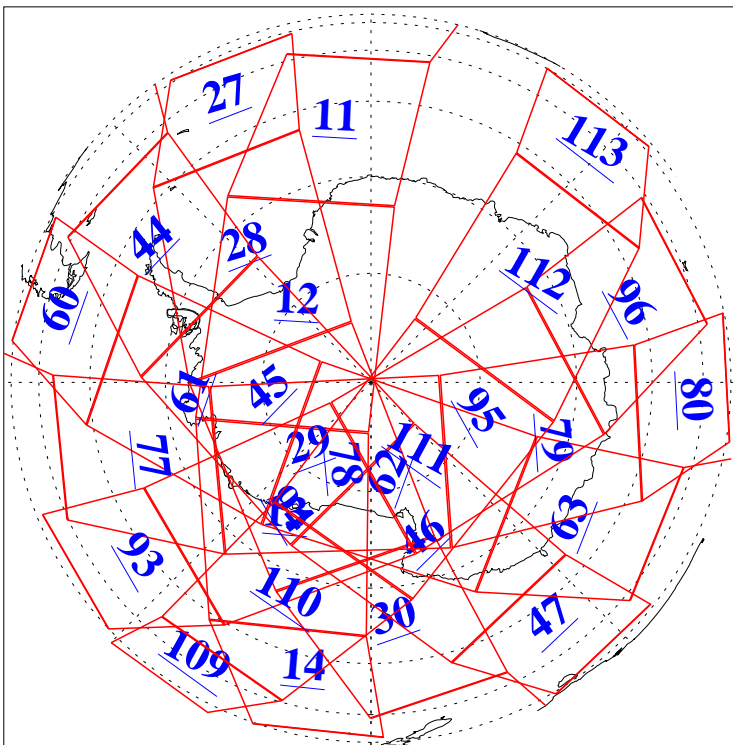

L1B Availability
AMSU Granules: 240
HSB Granules: 0
AIRS Granules: 240

12 Sep 2018
DoY 255
Aqua Day 5975
Granules: 1 to 120

Granules: 121 to 240

Legend: AMSU Available, HSB Available, AIRS Available

L1B Availability
AMSU Granules: 240
HSB Granules: 0
AIRS Granules: 240

12 Sep 2018
DoY 255
Aqua Day 5975

Ascending Granules

Descending Granules

Legend: AMSU Available, HSB Available, AIRS Available

L1B Availability
 AMSU Granules: 240
 HSB Granules: 0
 AIRS Granules: 240

12 Sep 2018
 DoY 255
 Aqua Day 5975

Northern Hemisphere Granules

Southern Hemisphere Granules

Legend: AMSU Available, HSB Available, AIRS Available