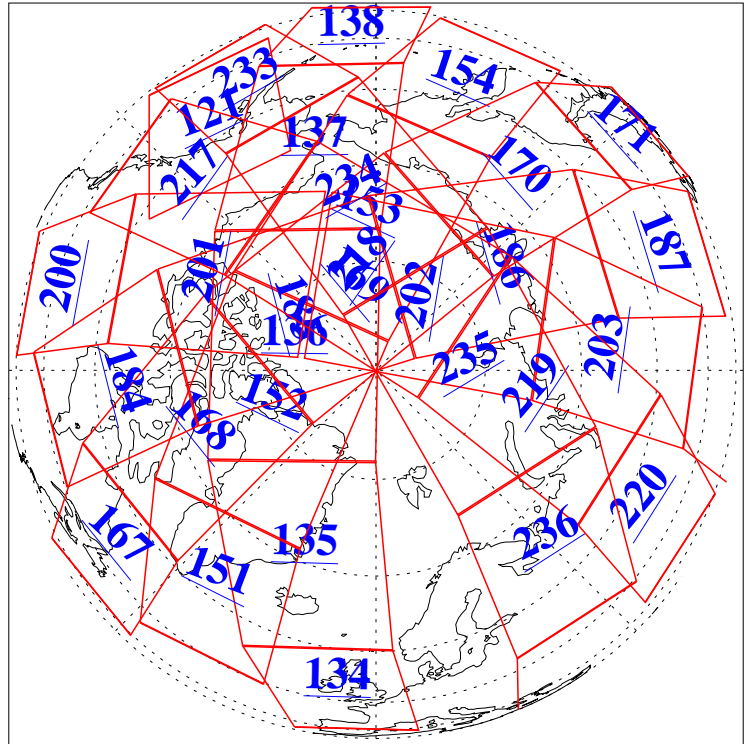

L1B Availability
AMSU Granules: 240
HSB Granules: 0
AIRS Granules: 240

12 Sep 2018
DoY 255
Aqua Day 5975
Granules: 1 to 120

Granules: 121 to 240

Legend: AMSU Available, HSB Available, AIRS Available

L1B Availability
AMSU Granules: 240
HSB Granules: 0
AIRS Granules: 240

12 Sep 2018
DoY 255
Aqua Day 5975

Ascending Granules

Descending Granules

Legend: AMSU Available, HSB Available, AIRS Available

L1B Availability
 AMSU Granules: 240
 HSB Granules: 0
 AIRS Granules: 240

12 Sep 2018
 DoY 255
 Aqua Day 5975

Northern Hemisphere Granules

Southern Hemisphere Granules

Legend: AMSU Available, HSB Available, AIRS Available