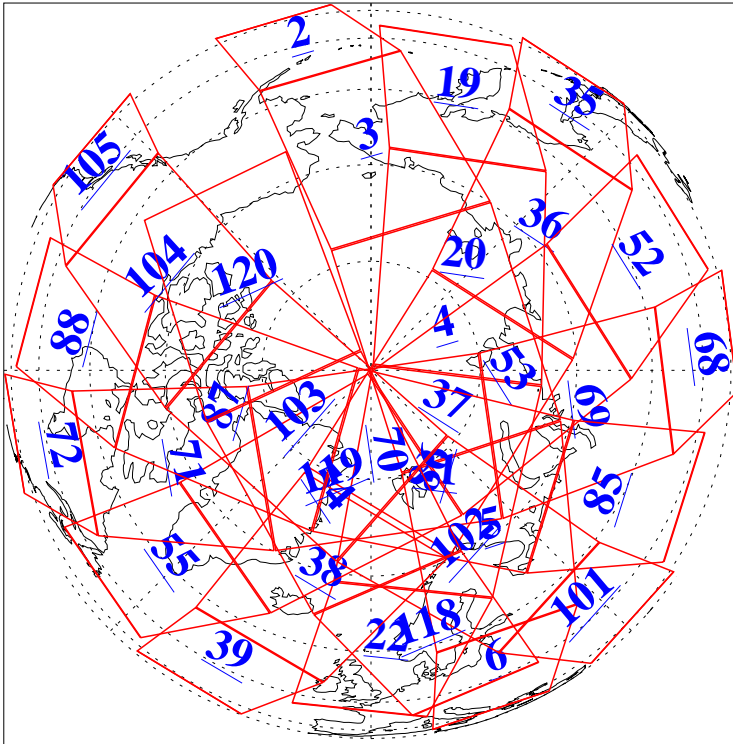

L1B Availability
AMSU Granules: 240
HSB Granules: 0
AIRS Granules: 240

12 Sep 2018
DoY 255
Aqua Day 5975
Granules: 1 to 120

Granules: 121 to 240

Legend: AMSU Available, HSB Available, AIRS Available

L1B Availability
AMSU Granules: 240
HSB Granules: 0
AIRS Granules: 240

12 Sep 2018
DoY 255
Aqua Day 5975

Ascending Granules

Descending Granules

Legend: AMSU Available, HSB Available, AIRS Available

L1B Availability
 AMSU Granules: 240
 HSB Granules: 0
 AIRS Granules: 240

12 Sep 2018
 DoY 255
 Aqua Day 5975

Northern Hemisphere Granules

Southern Hemisphere Granules

Legend: AMSU Available, HSB Available, AIRS Available