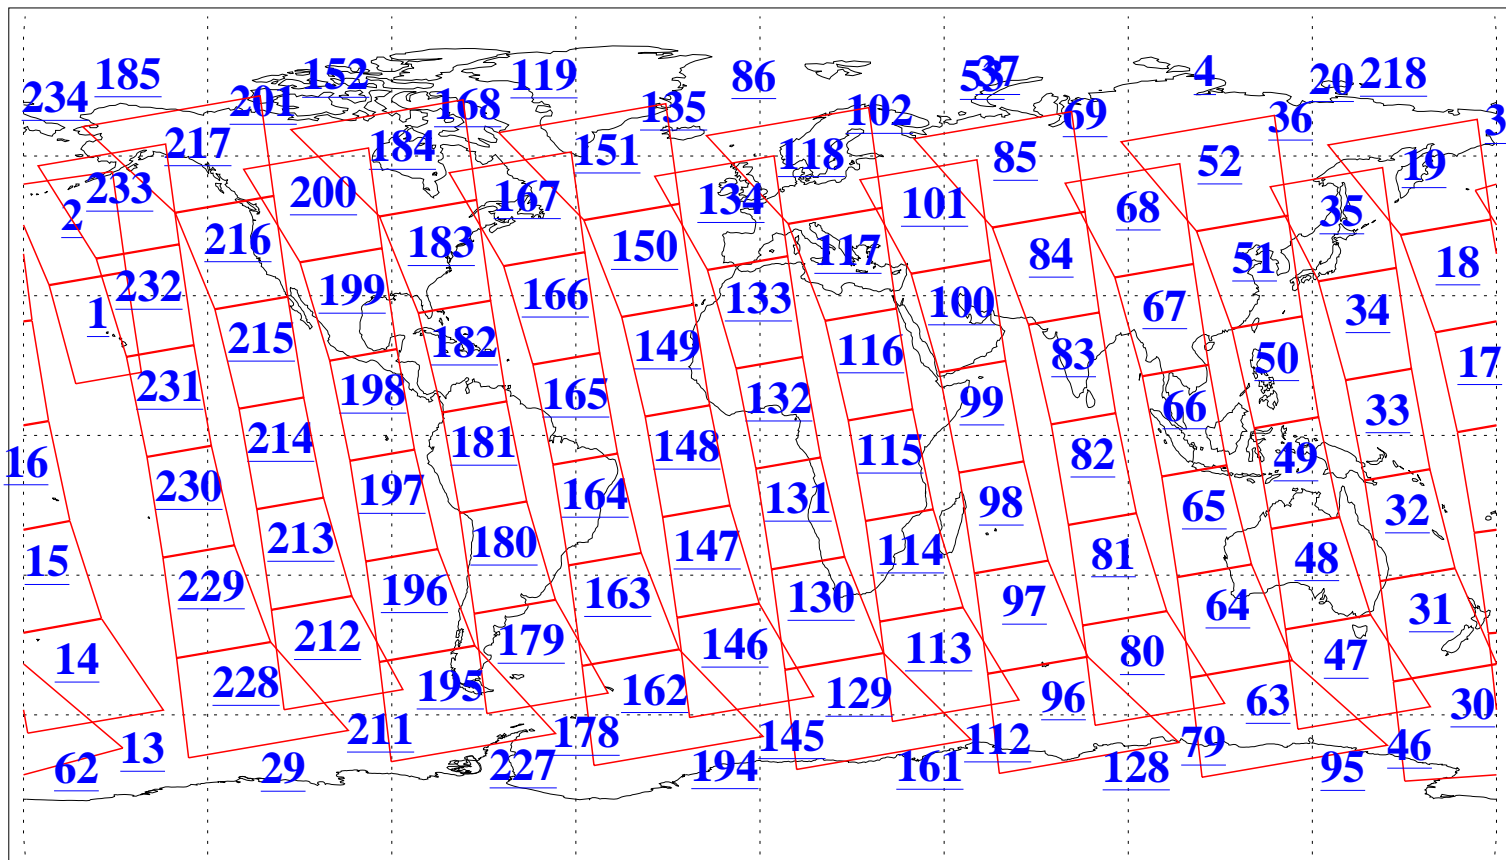

L1B Availability
AMSU Granules: 240
HSB Granules: 0
AIRS Granules: 240

12 Sep 2018
DoY 255
Aqua Day 5975
Granules: 1 to 120

Granules: 121 to 240

Legend: AMSU Available, HSB Available, AIRS Available

L1B Availability
AMSU Granules: 240
HSB Granules: 0
AIRS Granules: 240

12 Sep 2018
DoY 255
Aqua Day 5975

Ascending Granules

Descending Granules

Legend: AMSU Available, HSB Available, AIRS Available

L1B Availability
 AMSU Granules: 240
 HSB Granules: 0
 AIRS Granules: 240

12 Sep 2018
 DoY 255
 Aqua Day 5975

Northern Hemisphere Granules

Southern Hemisphere Granules

Legend: AMSU Available, HSB Available, AIRS Available