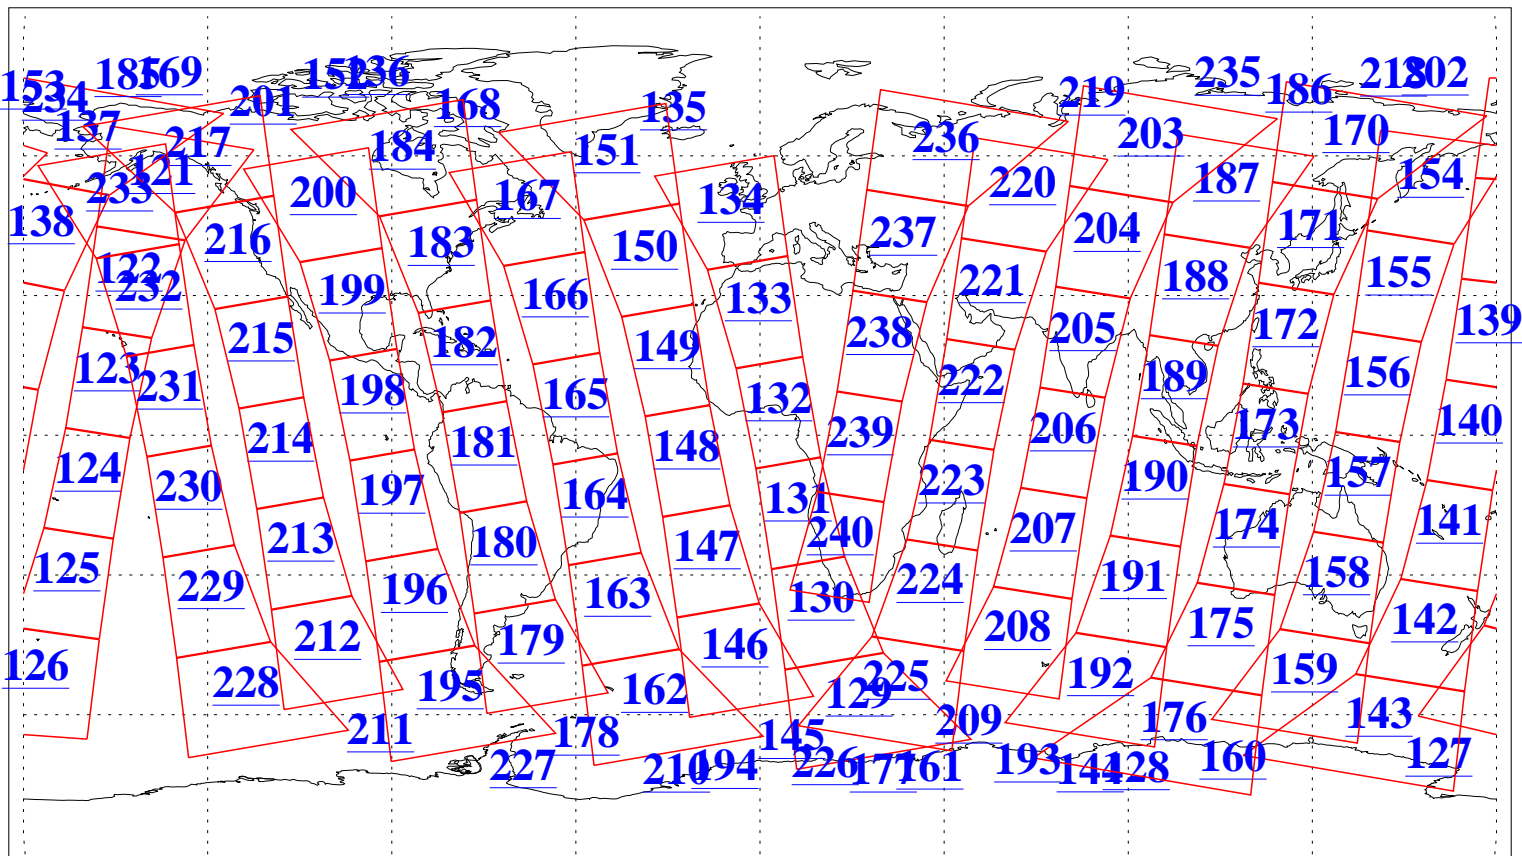

L1B Availability
AMSU Granules: 240
HSB Granules: 0
AIRS Granules: 240

12 Sep 2018
DoY 255
Aqua Day 5975
Granules: 1 to 120

Granules: 121 to 240

Legend: AMSU Available, HSB Available, AIRS Available

L1B Availability
AMSU Granules: 240
HSB Granules: 0
AIRS Granules: 240

12 Sep 2018
DoY 255
Aqua Day 5975

Ascending Granules

Descending Granules

Legend: AMSU Available, HSB Available, AIRS Available

L1B Availability
 AMSU Granules: 240
 HSB Granules: 0
 AIRS Granules: 240

12 Sep 2018
 DoY 255
 Aqua Day 5975

Northern Hemisphere Granules

Southern Hemisphere Granules

Legend: AMSU Available, HSB Available, AIRS Available