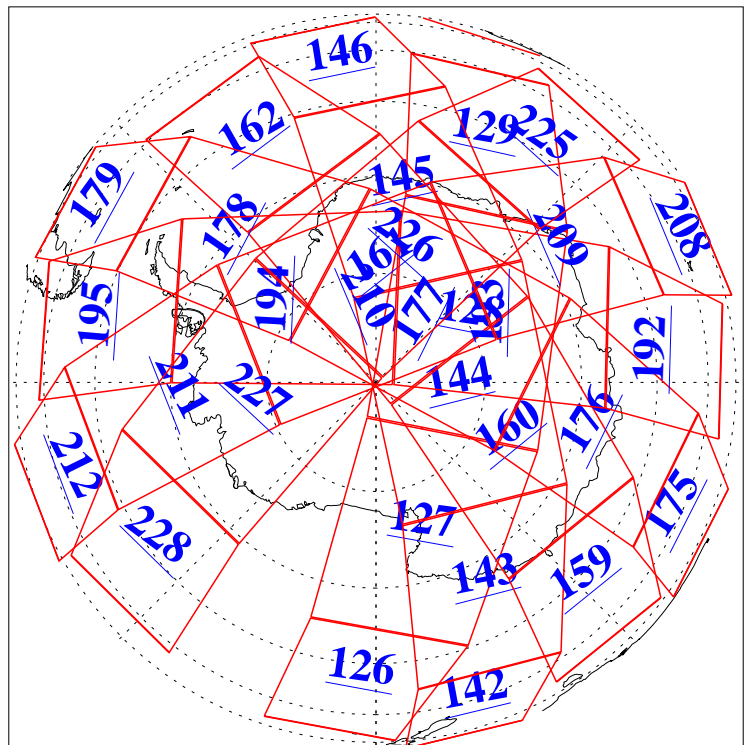

L1B Availability
AMSU Granules: 240
HSB Granules: 0
AIRS Granules: 240

12 Sep 2018
DoY 255
Aqua Day 5975
Granules: 1 to 120

Granules: 121 to 240

Legend: AMSU Available, HSB Available, AIRS Available

L1B Availability
AMSU Granules: 240
HSB Granules: 0
AIRS Granules: 240

12 Sep 2018
DoY 255
Aqua Day 5975

Ascending Granules

Descending Granules

Legend: AMSU Available, HSB Available, AIRS Available

L1B Availability
 AMSU Granules: 240
 HSB Granules: 0
 AIRS Granules: 240

12 Sep 2018
 DoY 255
 Aqua Day 5975

Northern Hemisphere Granules

Southern Hemisphere Granules

Legend: AMSU Available, HSB Available, AIRS Available