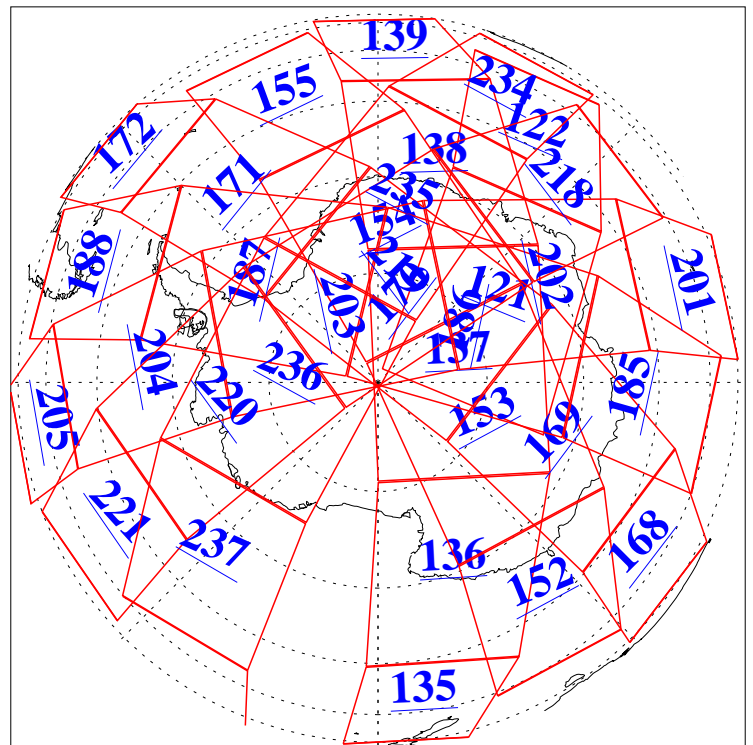

L1B Availability
AMSU Granules: 240
HSB Granules: 0
AIRS Granules: 240

11 Sep 2018
DoY 254
Aqua Day 5974
Ascending Granules

Descending Granules

Legend: AMSU Available, HSB Available, AIRS Available

L1B Availability
 AMSU Granules: 240
 HSB Granules: 0
 AIRS Granules: 240

11 Sep 2018
 DoY 254
 Aqua Day 5974

Northern Hemisphere Granules

Southern Hemisphere Granules

Legend: AMSU Available, HSB Available, AIRS Available