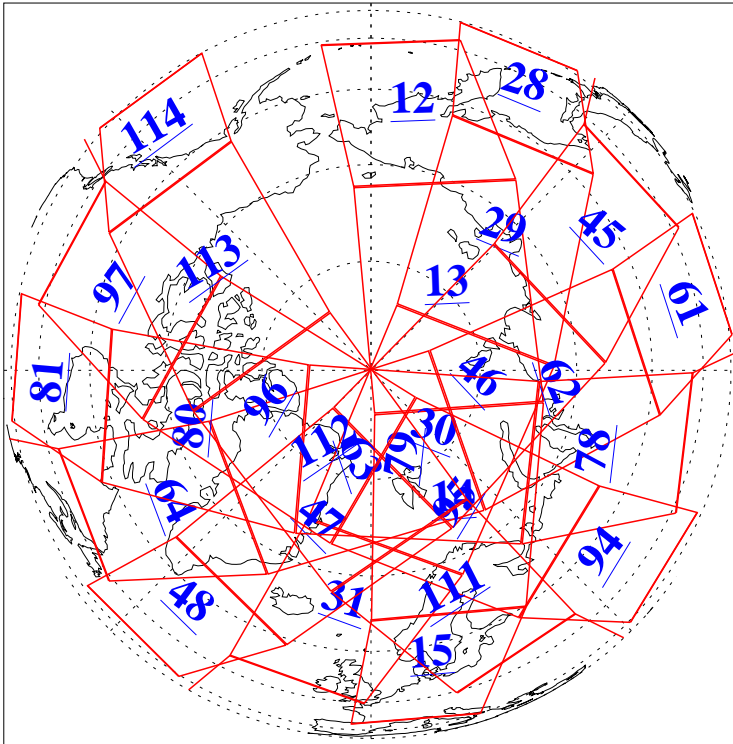

L1B Availability
AMSU Granules: 240
HSB Granules: 0
AIRS Granules: 240

11 Sep 2018
DoY 254
Aqua Day 5974
Ascending Granules

Descending Granules

Legend: AMSU Available, HSB Available, AIRS Available

L1B Availability
 AMSU Granules: 240
 HSB Granules: 0
 AIRS Granules: 240

11 Sep 2018
 DoY 254
 Aqua Day 5974

Northern Hemisphere Granules

Southern Hemisphere Granules

Legend: AMSU Available, HSB Available, AIRS Available