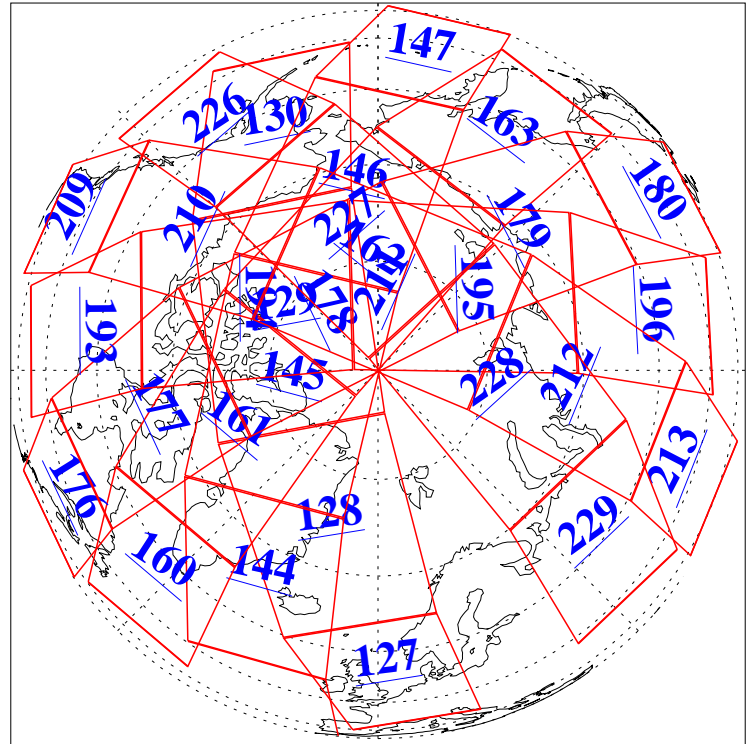

L1B Availability
AMSU Granules: 240
HSB Granules: 0
AIRS Granules: 240

11 Sep 2018
DoY 254
Aqua Day 5974
Ascending Granules

Descending Granules

Legend: AMSU Available, HSB Available, AIRS Available

L1B Availability
 AMSU Granules: 240
 HSB Granules: 0
 AIRS Granules: 240

11 Sep 2018
 DoY 254
 Aqua Day 5974

Northern Hemisphere Granules

Southern Hemisphere Granules

Legend: AMSU Available, HSB Available, AIRS Available