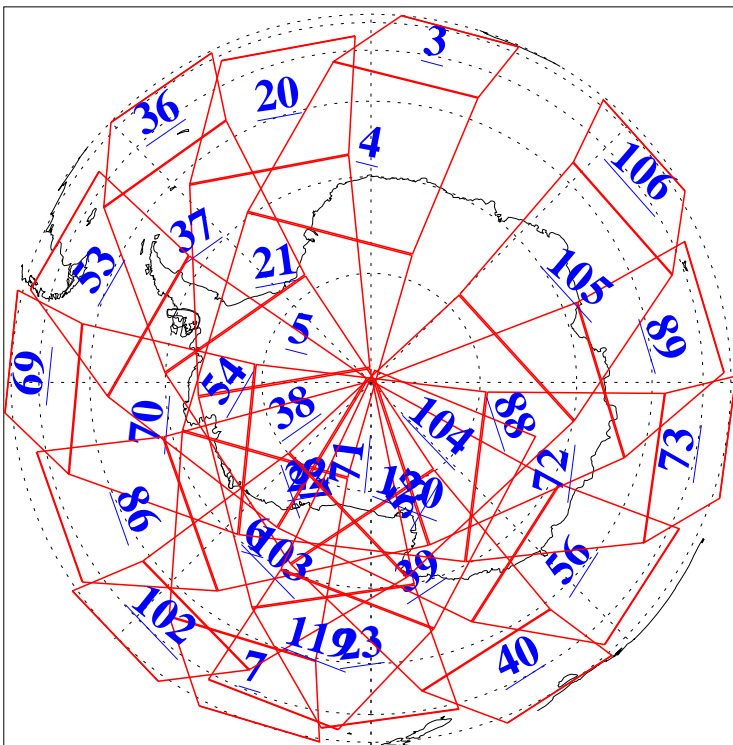

L1B Availability
AMSU Granules: 240
HSB Granules: 0
AIRS Granules: 240

11 Sep 2018
DoY 254
Aqua Day 5974
Ascending Granules

Descending Granules

Legend: AMSU Available, HSB Available, AIRS Available

L1B Availability
 AMSU Granules: 240
 HSB Granules: 0
 AIRS Granules: 240

11 Sep 2018
 DoY 254
 Aqua Day 5974

Northern Hemisphere Granules

Southern Hemisphere Granules

Legend: AMSU Available, HSB Available, AIRS Available