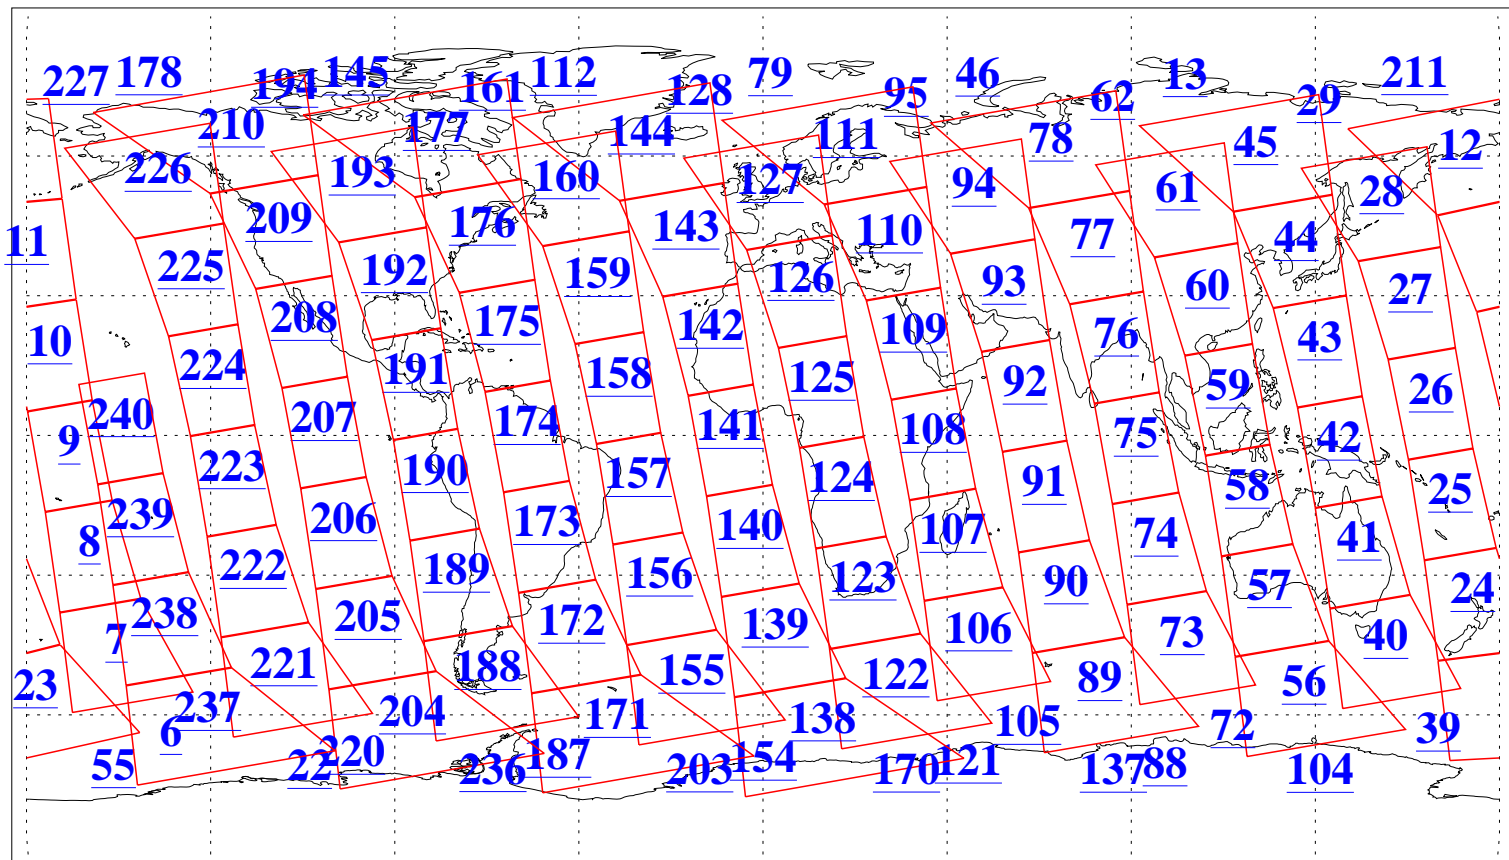

L1B Availability
AMSU Granules: 240
HSB Granules: 0
AIRS Granules: 240

11 Sep 2018
DoY 254
Aqua Day 5974
Ascending Granules

Descending Granules

Legend: AMSU Available, HSB Available, AIRS Available

L1B Availability
 AMSU Granules: 240
 HSB Granules: 0
 AIRS Granules: 240

11 Sep 2018
 DoY 254
 Aqua Day 5974

Northern Hemisphere Granules

Southern Hemisphere Granules

Legend: AMSU Available, HSB Available, AIRS Available