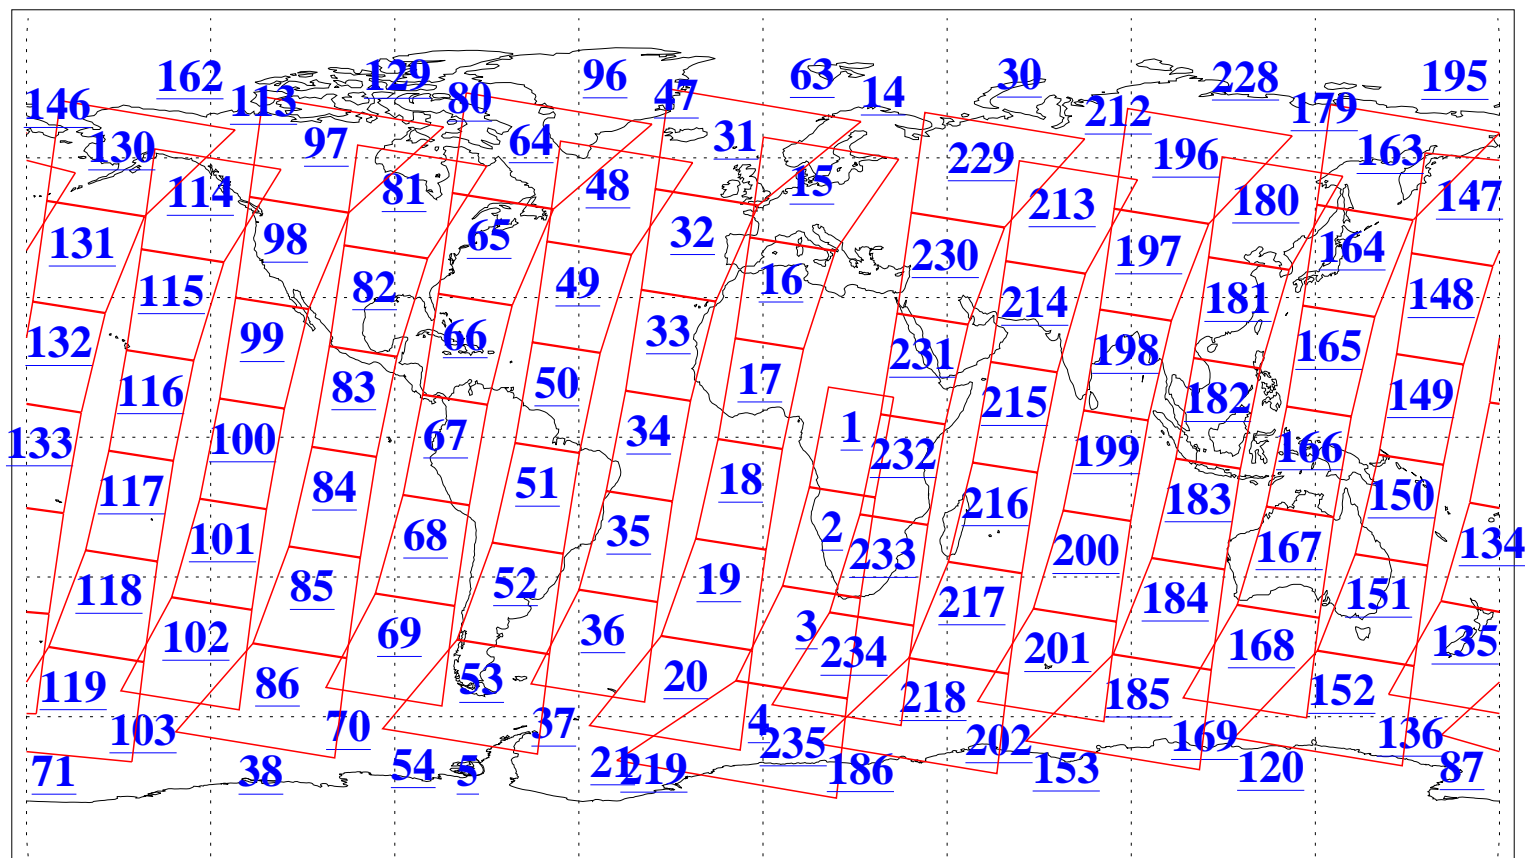

L1B Availability
AMSU Granules: 240
HSB Granules: 0
AIRS Granules: 240

11 Sep 2018
DoY 254
Aqua Day 5974
Ascending Granules

Descending Granules

Legend: AMSU Available, HSB Available, AIRS Available

L1B Availability
 AMSU Granules: 240
 HSB Granules: 0
 AIRS Granules: 240

11 Sep 2018
 DoY 254
 Aqua Day 5974

Northern Hemisphere Granules

Southern Hemisphere Granules

Legend: AMSU Available, HSB Available, AIRS Available