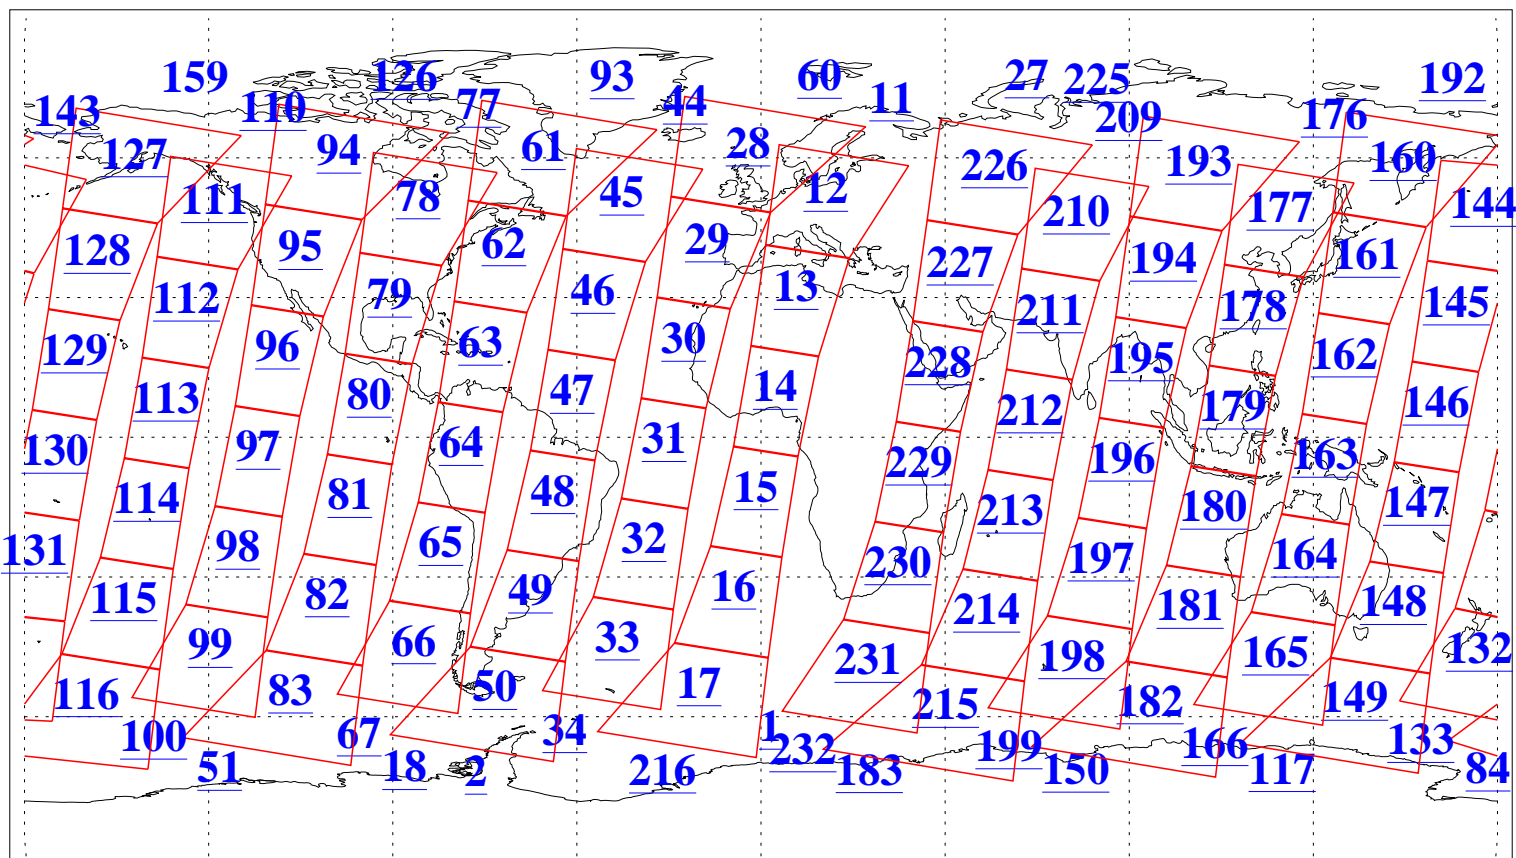

L1B Availability
AMSU Granules: 239
HSB Granules: 0
AIRS Granules: 240

6 Sep 2018
DoY 249
Aqua Day 5969
Granules: 1 to 120

Granules: 121 to 240

Legend: AMSU Available, HSB Available, AIRS Available

L1B Availability
AMSU Granules: 239
HSB Granules: 0
AIRS Granules: 240

6 Sep 2018
DoY 249
Aqua Day 5969

Ascending Granules

Descending Granules

Legend: AMSU Available, HSB Available, AIRS Available

L1B Availability
 AMSU Granules: 239
 HSB Granules: 0
 AIRS Granules: 240

6 Sep 2018
 DoY 249
 Aqua Day 5969

Northern Hemisphere Granules

Southern Hemisphere Granules

Legend: AMSU Available, HSB Available, AIRS Available