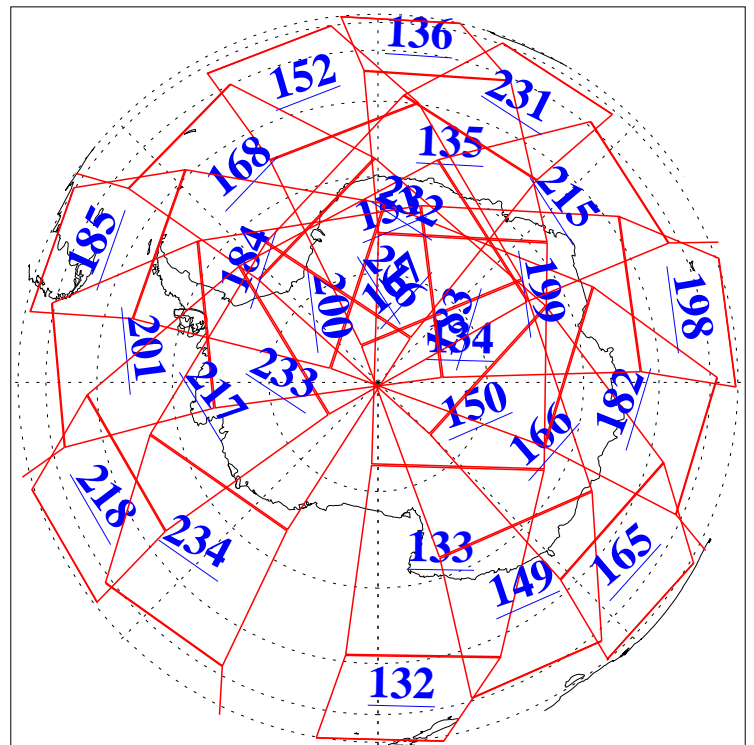

6 Sep 2018
DoY 249
Aqua Day 5969

Ascending Granules

Descending Granules

Legend: AMSU Available, HSB Available, AIRS Available

L1B Availability
 AMSU Granules: 239
 HSB Granules: 0
 AIRS Granules: 240

6 Sep 2018
 DoY 249
 Aqua Day 5969

Northern Hemisphere Granules

Southern Hemisphere Granules

Legend: AMSU Available, HSB Available, AIRS Available