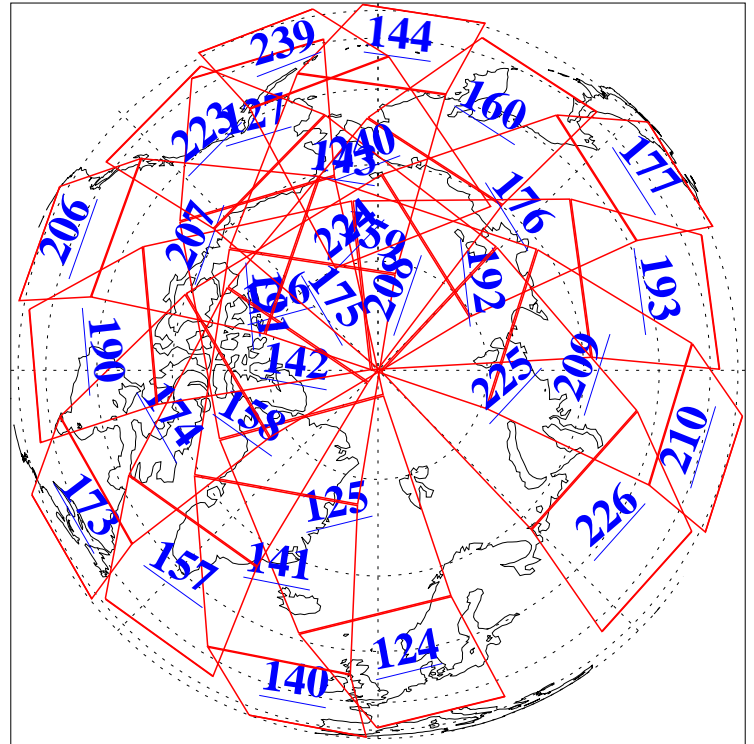

L1B Availability
AMSU Granules: 239
HSB Granules: 0
AIRS Granules: 240

6 Sep 2018
DoY 249
Aqua Day 5969
Granules: 1 to 120

Granules: 121 to 240

Legend: AMSU Available, HSB Available, AIRS Available

L1B Availability
AMSU Granules: 239
HSB Granules: 0
AIRS Granules: 240

6 Sep 2018
DoY 249
Aqua Day 5969

Ascending Granules

Descending Granules

Legend: AMSU Available, HSB Available, AIRS Available

L1B Availability
 AMSU Granules: 239
 HSB Granules: 0
 AIRS Granules: 240

6 Sep 2018
 DoY 249
 Aqua Day 5969

Northern Hemisphere Granules

Southern Hemisphere Granules

Legend: AMSU Available, HSB Available, AIRS Available