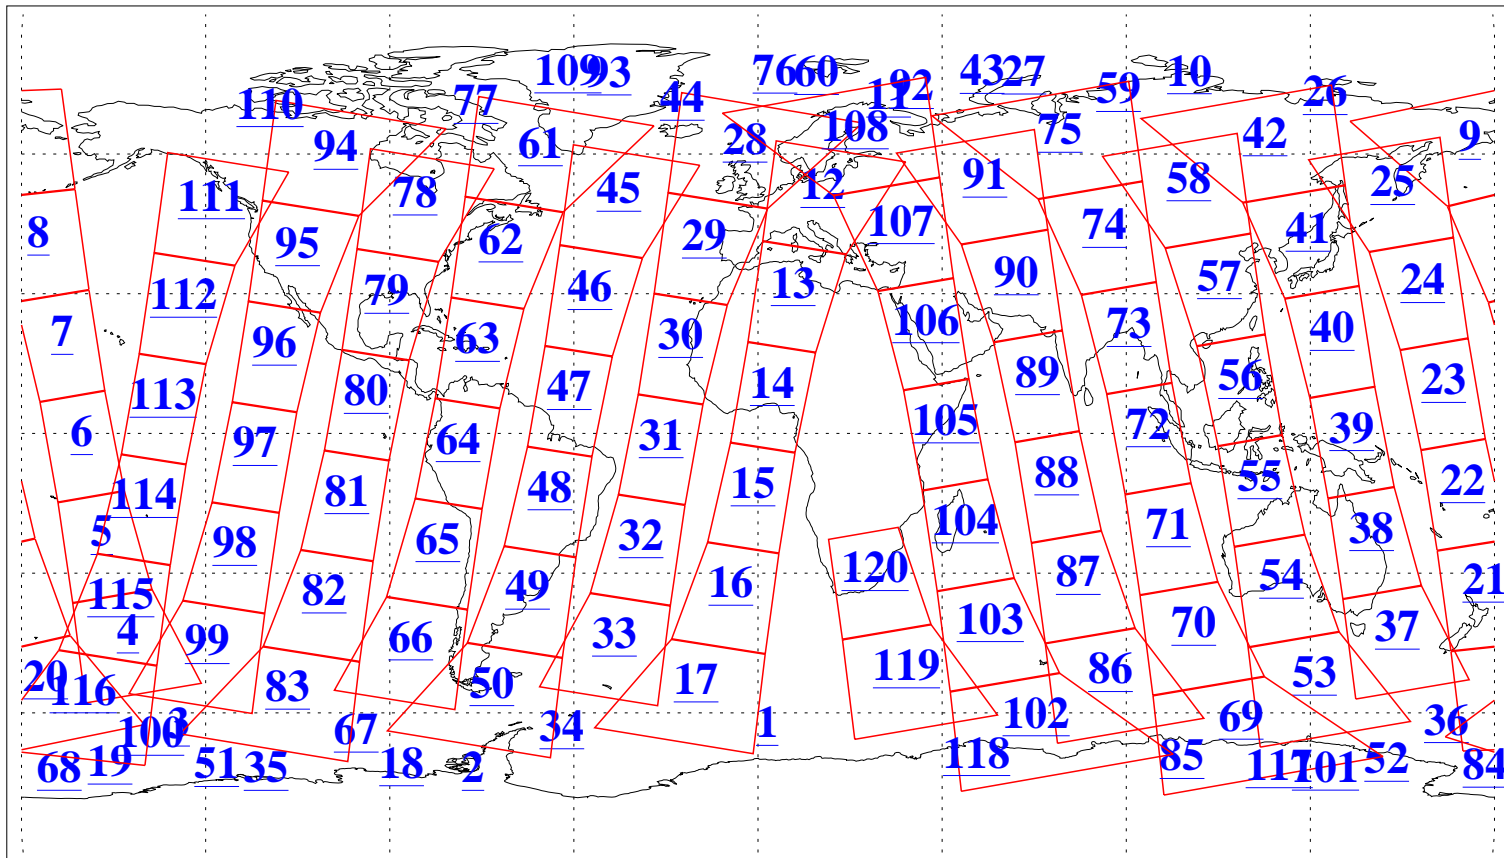

L1B Availability
AMSU Granules: 239
HSB Granules: 0
AIRS Granules: 240

6 Sep 2018
DoY 249
Aqua Day 5969
Granules: 1 to 120

Granules: 121 to 240

Legend: AMSU Available, HSB Available, AIRS Available

L1B Availability
AMSU Granules: 239
HSB Granules: 0
AIRS Granules: 240

6 Sep 2018
DoY 249
Aqua Day 5969

Ascending Granules

Descending Granules

Legend: AMSU Available, HSB Available, AIRS Available

L1B Availability
 AMSU Granules: 239
 HSB Granules: 0
 AIRS Granules: 240

6 Sep 2018
 DoY 249
 Aqua Day 5969

Northern Hemisphere Granules

Southern Hemisphere Granules

Legend: AMSU Available, HSB Available, AIRS Available