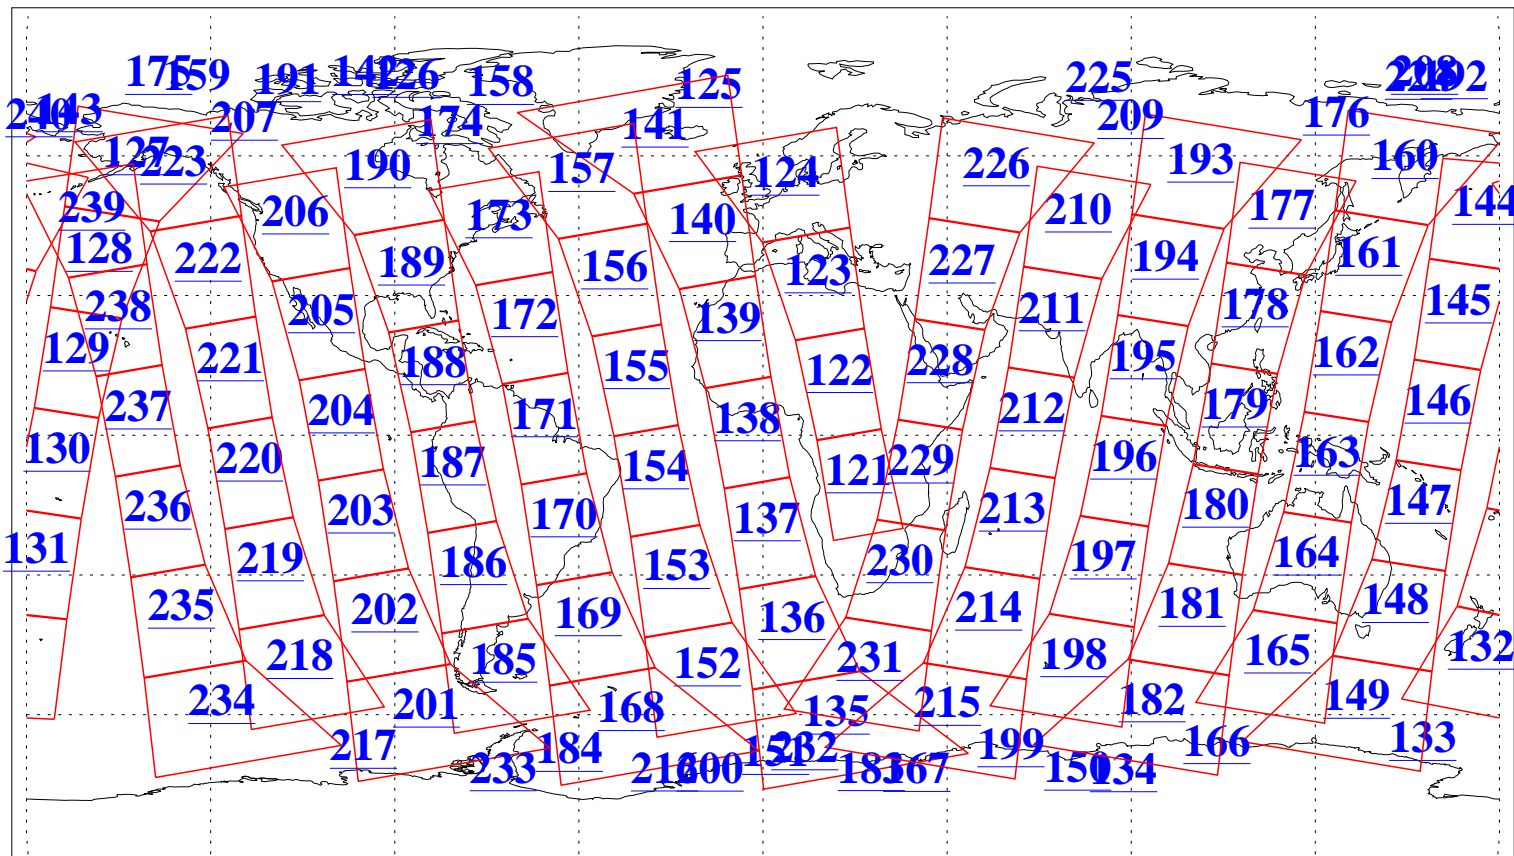

L1B Availability
AMSU Granules: 239
HSB Granules: 0
AIRS Granules: 240

6 Sep 2018
DoY 249
Aqua Day 5969
Granules: 1 to 120

Granules: 121 to 240

Legend: AMSU Available, HSB Available, AIRS Available

L1B Availability
AMSU Granules: 239
HSB Granules: 0
AIRS Granules: 240

6 Sep 2018
DoY 249
Aqua Day 5969

Ascending Granules

Descending Granules

Legend: AMSU Available, HSB Available, AIRS Available

L1B Availability
 AMSU Granules: 239
 HSB Granules: 0
 AIRS Granules: 240

6 Sep 2018
 DoY 249
 Aqua Day 5969

Northern Hemisphere Granules

Southern Hemisphere Granules

Legend: AMSU Available, HSB Available, AIRS Available