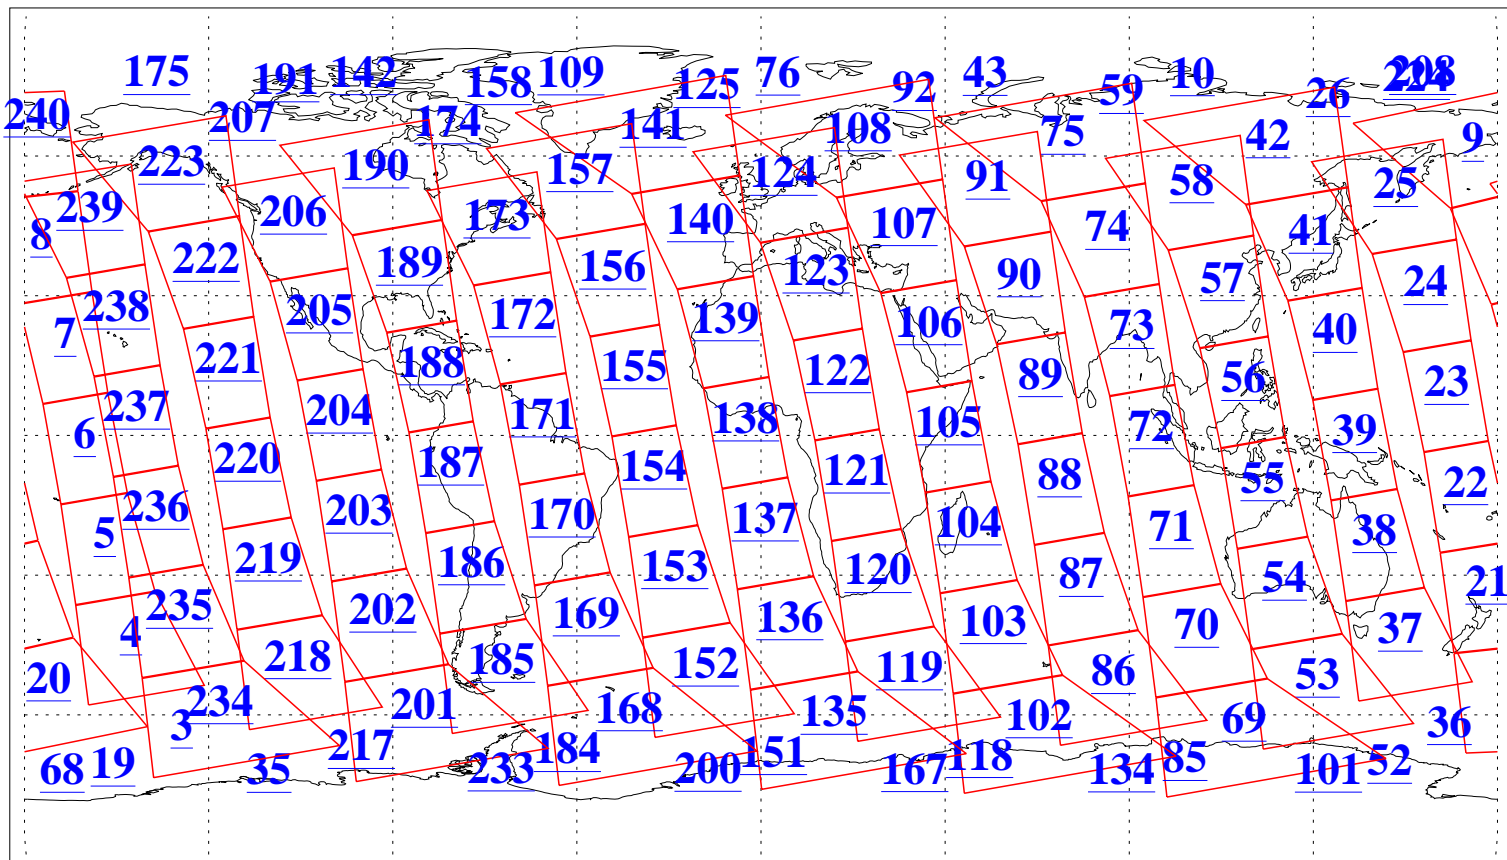

L1B Availability
AMSU Granules: 239
HSB Granules: 0
AIRS Granules: 240

6 Sep 2018
DoY 249
Aqua Day 5969
Granules: 1 to 120

Granules: 121 to 240

Legend: AMSU Available, HSB Available, AIRS Available

L1B Availability
AMSU Granules: 239
HSB Granules: 0
AIRS Granules: 240

6 Sep 2018
DoY 249
Aqua Day 5969

Ascending Granules

Descending Granules

Legend: AMSU Available, HSB Available, AIRS Available

L1B Availability
 AMSU Granules: 239
 HSB Granules: 0
 AIRS Granules: 240

6 Sep 2018
 DoY 249
 Aqua Day 5969

Northern Hemisphere Granules

Southern Hemisphere Granules

Legend: AMSU Available, HSB Available, AIRS Available