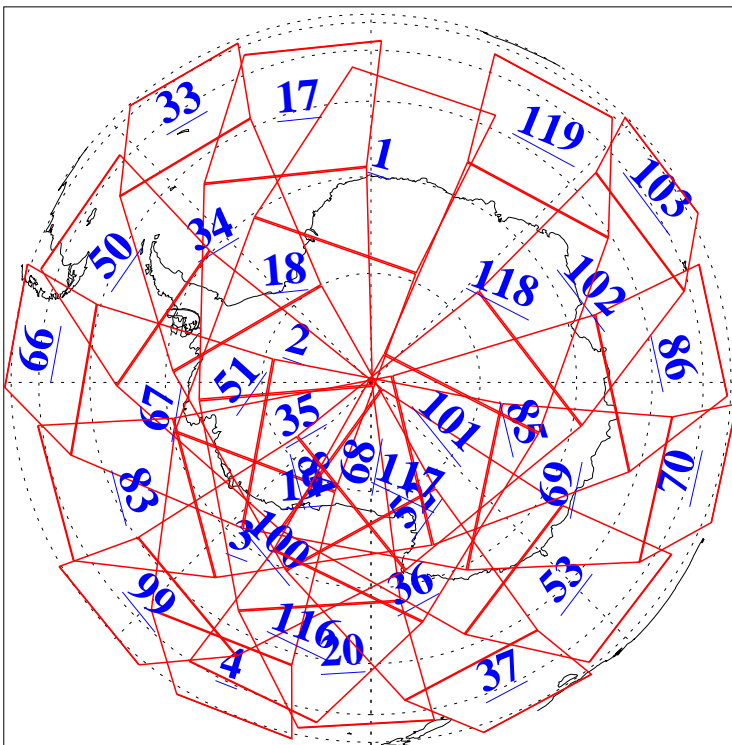

L1B Availability
AMSU Granules: 239
HSB Granules: 0
AIRS Granules: 240

6 Sep 2018
DoY 249
Aqua Day 5969
Granules: 1 to 120

Granules: 121 to 240

Legend: AMSU Available, HSB Available, AIRS Available

L1B Availability
AMSU Granules: 239
HSB Granules: 0
AIRS Granules: 240

6 Sep 2018
DoY 249
Aqua Day 5969

Ascending Granules

Descending Granules

Legend: AMSU Available, HSB Available, AIRS Available

L1B Availability
 AMSU Granules: 239
 HSB Granules: 0
 AIRS Granules: 240

6 Sep 2018
 DoY 249
 Aqua Day 5969

Northern Hemisphere Granules

Southern Hemisphere Granules

Legend: AMSU Available, HSB Available, AIRS Available