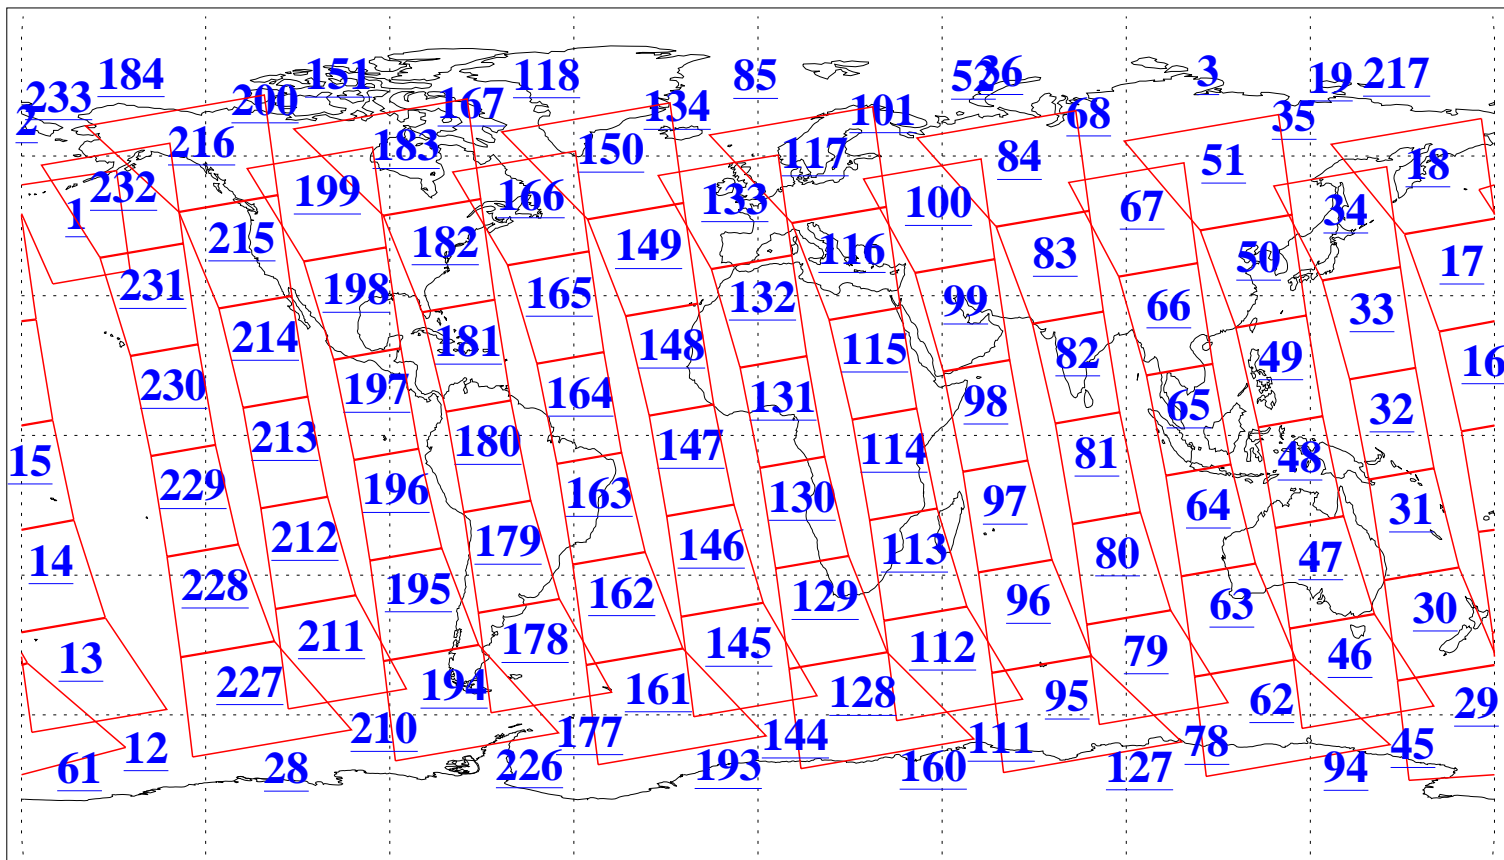

L1B Availability
AMSU Granules: 240
HSB Granules: 0
AIRS Granules: 240

5 Sep 2018
DoY 248
Aqua Day 5968
Granules: 1 to 120

Granules: 121 to 240

Legend: AMSU Available, HSB Available, AIRS Available

L1B Availability
AMSU Granules: 240
HSB Granules: 0
AIRS Granules: 240

5 Sep 2018
DoY 248
Aqua Day 5968

Ascending Granules

Descending Granules

Legend: AMSU Available, HSB Available, AIRS Available

L1B Availability
 AMSU Granules: 240
 HSB Granules: 0
 AIRS Granules: 240

5 Sep 2018
 DoY 248
 Aqua Day 5968

Northern Hemisphere Granules

Southern Hemisphere Granules

Legend: AMSU Available, HSB Available, AIRS Available