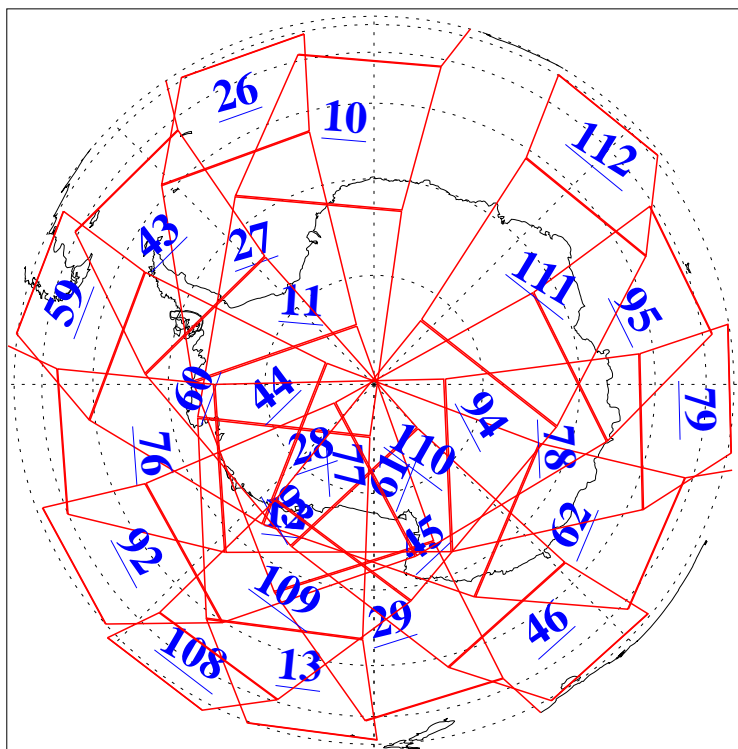

L1B Availability
AMSU Granules: 240
HSB Granules: 0
AIRS Granules: 240

5 Sep 2018
DoY 248
Aqua Day 5968
Granules: 1 to 120

Granules: 121 to 240

Legend: AMSU Available, HSB Available, AIRS Available

L1B Availability
AMSU Granules: 240
HSB Granules: 0
AIRS Granules: 240

5 Sep 2018
DoY 248
Aqua Day 5968

Ascending Granules

Descending Granules

Legend: AMSU Available, HSB Available, AIRS Available

L1B Availability
 AMSU Granules: 240
 HSB Granules: 0
 AIRS Granules: 240

5 Sep 2018
 DoY 248
 Aqua Day 5968

Northern Hemisphere Granules

Southern Hemisphere Granules

Legend: AMSU Available, HSB Available, AIRS Available