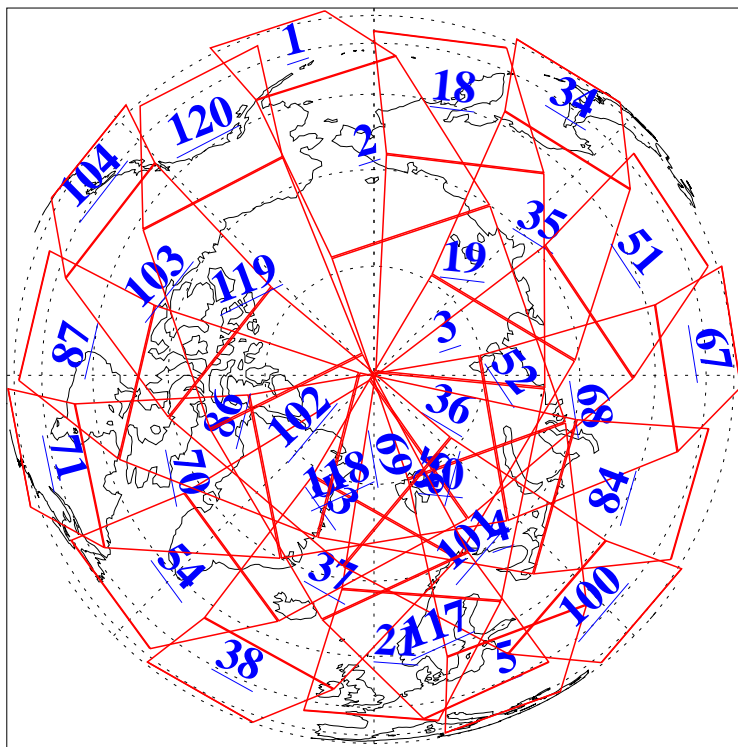

L1B Availability
AMSU Granules: 240
HSB Granules: 0
AIRS Granules: 240

5 Sep 2018
DoY 248
Aqua Day 5968
Granules: 1 to 120

Granules: 121 to 240

Legend: AMSU Available, HSB Available, AIRS Available

L1B Availability
AMSU Granules: 240
HSB Granules: 0
AIRS Granules: 240

5 Sep 2018
DoY 248
Aqua Day 5968

Ascending Granules

Descending Granules

Legend: AMSU Available, HSB Available, AIRS Available

L1B Availability
 AMSU Granules: 240
 HSB Granules: 0
 AIRS Granules: 240

5 Sep 2018
 DoY 248
 Aqua Day 5968

Northern Hemisphere Granules

Southern Hemisphere Granules

Legend: AMSU Available, HSB Available, AIRS Available