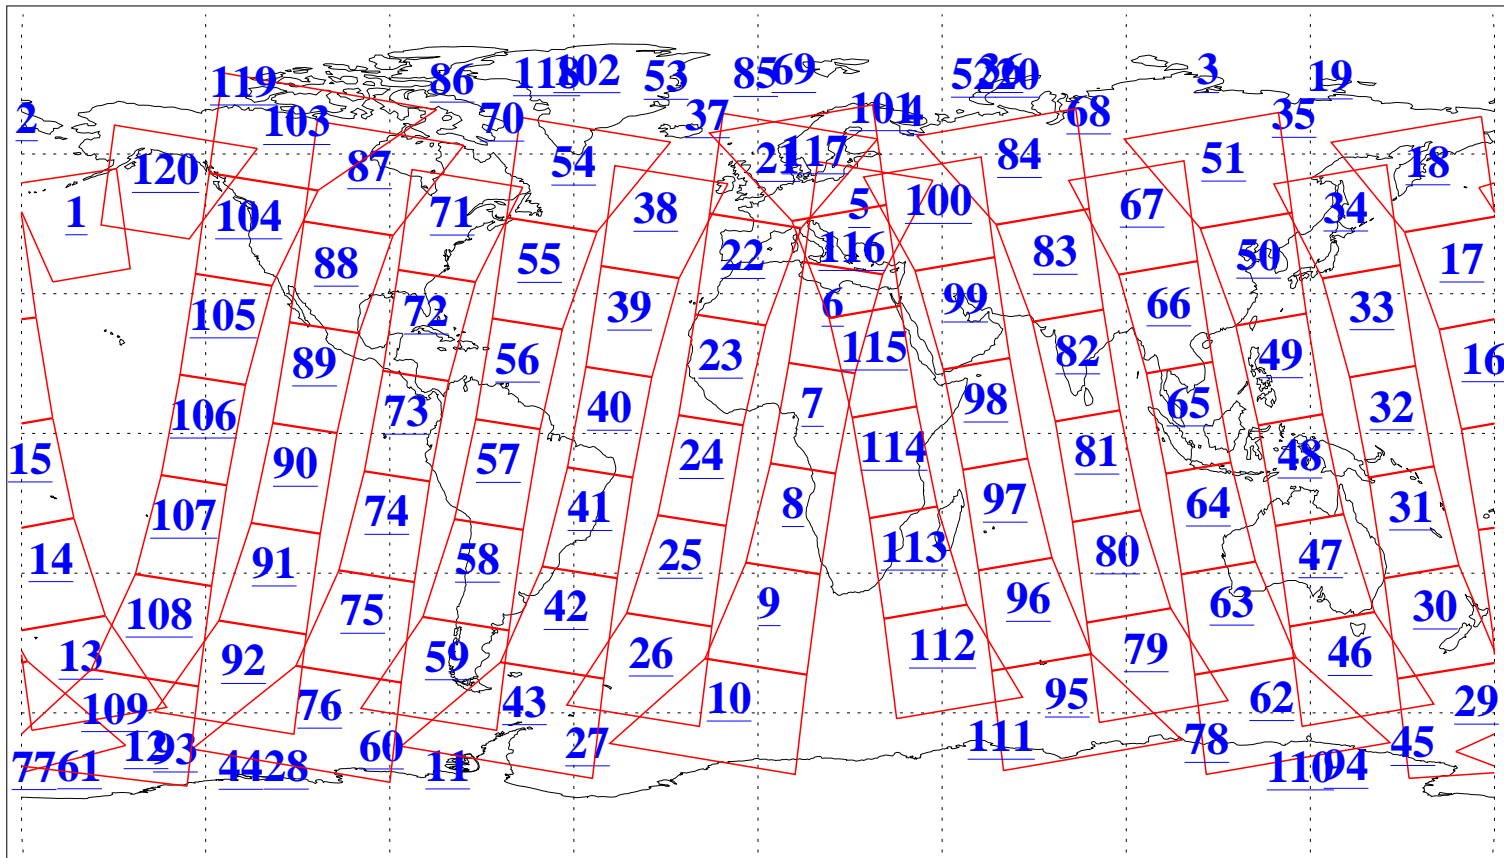

L1B Availability
AMSU Granules: 240
HSB Granules: 0
AIRS Granules: 240

5 Sep 2018
DoY 248
Aqua Day 5968
Granules: 1 to 120

Granules: 121 to 240

Legend: AMSU Available, HSB Available, AIRS Available

L1B Availability
AMSU Granules: 240
HSB Granules: 0
AIRS Granules: 240

5 Sep 2018
DoY 248
Aqua Day 5968

Ascending Granules

Descending Granules

Legend: AMSU Available, HSB Available, AIRS Available

L1B Availability
 AMSU Granules: 240
 HSB Granules: 0
 AIRS Granules: 240

5 Sep 2018
 DoY 248
 Aqua Day 5968

Northern Hemisphere Granules

Southern Hemisphere Granules

Legend: AMSU Available, HSB Available, AIRS Available