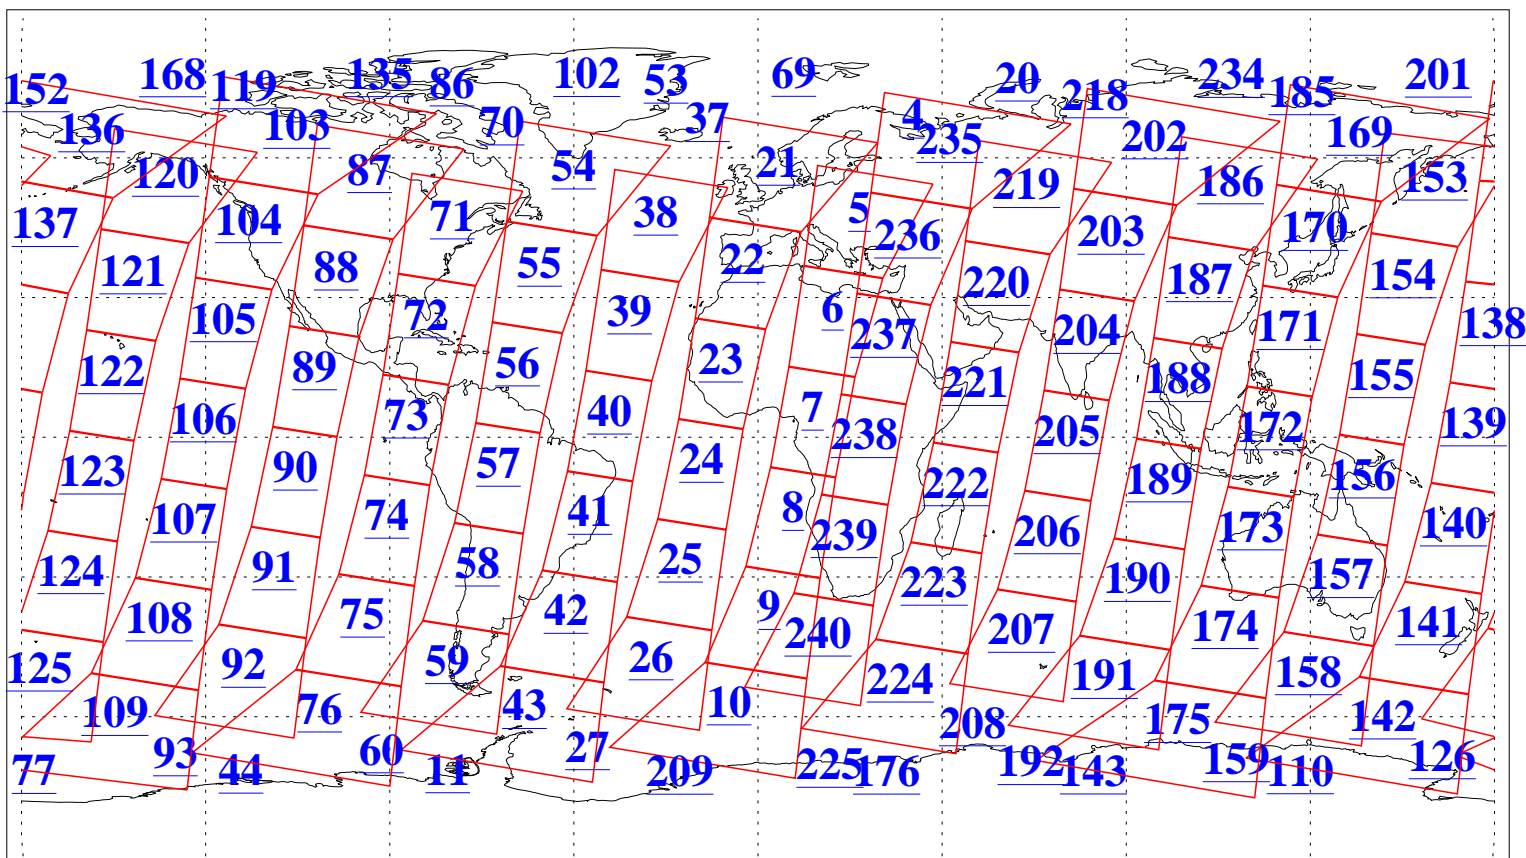

L1B Availability
AMSU Granules: 240
HSB Granules: 0
AIRS Granules: 240

5 Sep 2018
DoY 248
Aqua Day 5968
Granules: 1 to 120

Granules: 121 to 240

Legend: AMSU Available, HSB Available, AIRS Available

L1B Availability
AMSU Granules: 240
HSB Granules: 0
AIRS Granules: 240

5 Sep 2018
DoY 248
Aqua Day 5968

Ascending Granules

Descending Granules

Legend: AMSU Available, HSB Available, AIRS Available

L1B Availability
 AMSU Granules: 240
 HSB Granules: 0
 AIRS Granules: 240

5 Sep 2018
 DoY 248
 Aqua Day 5968

Northern Hemisphere Granules

Southern Hemisphere Granules

Legend: AMSU Available, HSB Available, AIRS Available