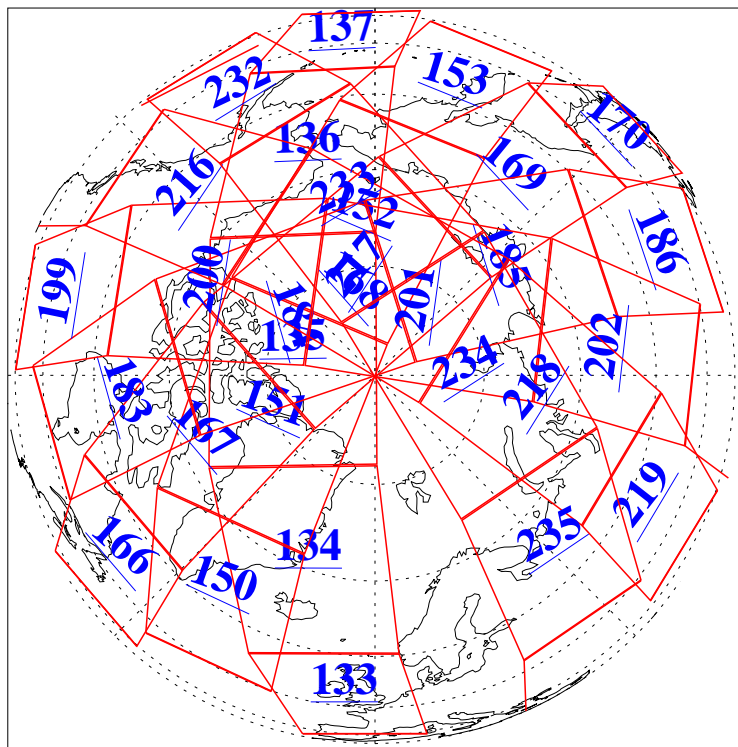

5 Sep 2018
DoY 248
Aqua Day 5968

Ascending Granules

Descending Granules

Legend: AMSU Available, HSB Available, AIRS Available

L1B Availability
 AMSU Granules: 240
 HSB Granules: 0
 AIRS Granules: 240

5 Sep 2018
 DoY 248
 Aqua Day 5968

Northern Hemisphere Granules

Southern Hemisphere Granules

Legend: AMSU Available, HSB Available, AIRS Available