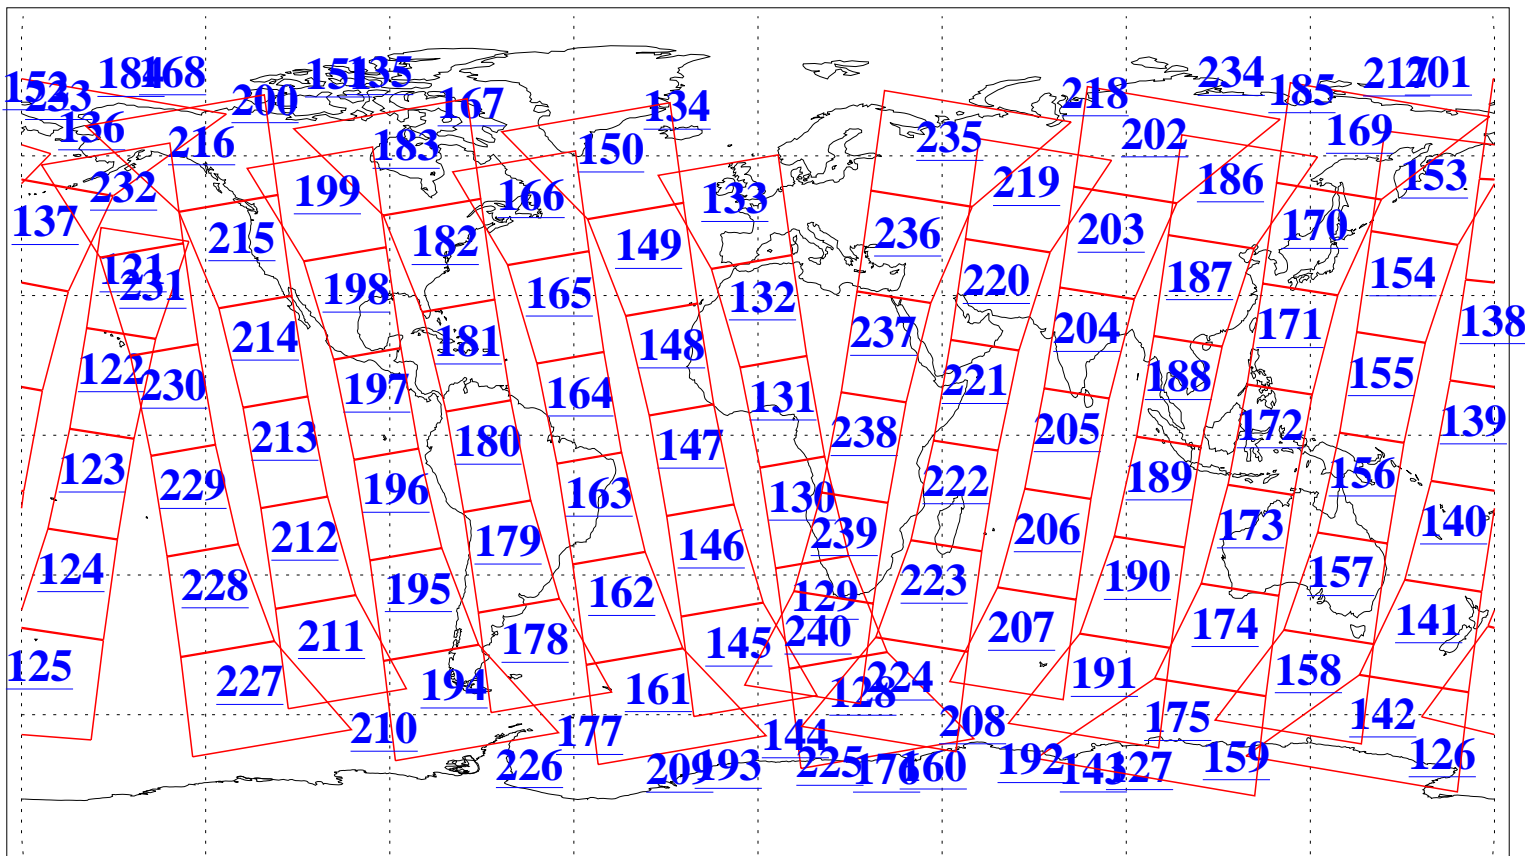

L1B Availability
AMSU Granules: 240
HSB Granules: 0
AIRS Granules: 240

5 Sep 2018
DoY 248
Aqua Day 5968
Granules: 1 to 120

Granules: 121 to 240

Legend: AMSU Available, HSB Available, AIRS Available

L1B Availability
AMSU Granules: 240
HSB Granules: 0
AIRS Granules: 240

5 Sep 2018
DoY 248
Aqua Day 5968

Ascending Granules

Descending Granules

Legend: AMSU Available, HSB Available, AIRS Available

L1B Availability
 AMSU Granules: 240
 HSB Granules: 0
 AIRS Granules: 240

5 Sep 2018
 DoY 248
 Aqua Day 5968