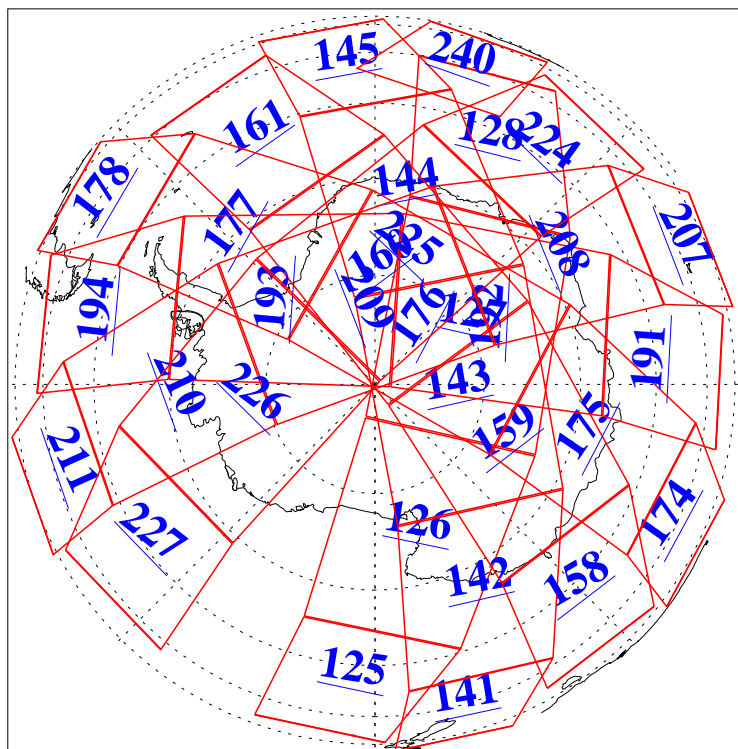

L1B Availability
AMSU Granules: 240
HSB Granules: 0
AIRS Granules: 240

5 Sep 2018
DoY 248
Aqua Day 5968
Granules: 1 to 120

Granules: 121 to 240

Legend: AMSU Available, HSB Available, AIRS Available

L1B Availability
AMSU Granules: 240
HSB Granules: 0
AIRS Granules: 240

5 Sep 2018
DoY 248
Aqua Day 5968

Ascending Granules

Descending Granules

Legend: AMSU Available, HSB Available, AIRS Available

L1B Availability
 AMSU Granules: 240
 HSB Granules: 0
 AIRS Granules: 240

5 Sep 2018
 DoY 248
 Aqua Day 5968

Northern Hemisphere Granules

Southern Hemisphere Granules

Legend: AMSU Available, HSB Available, AIRS Available