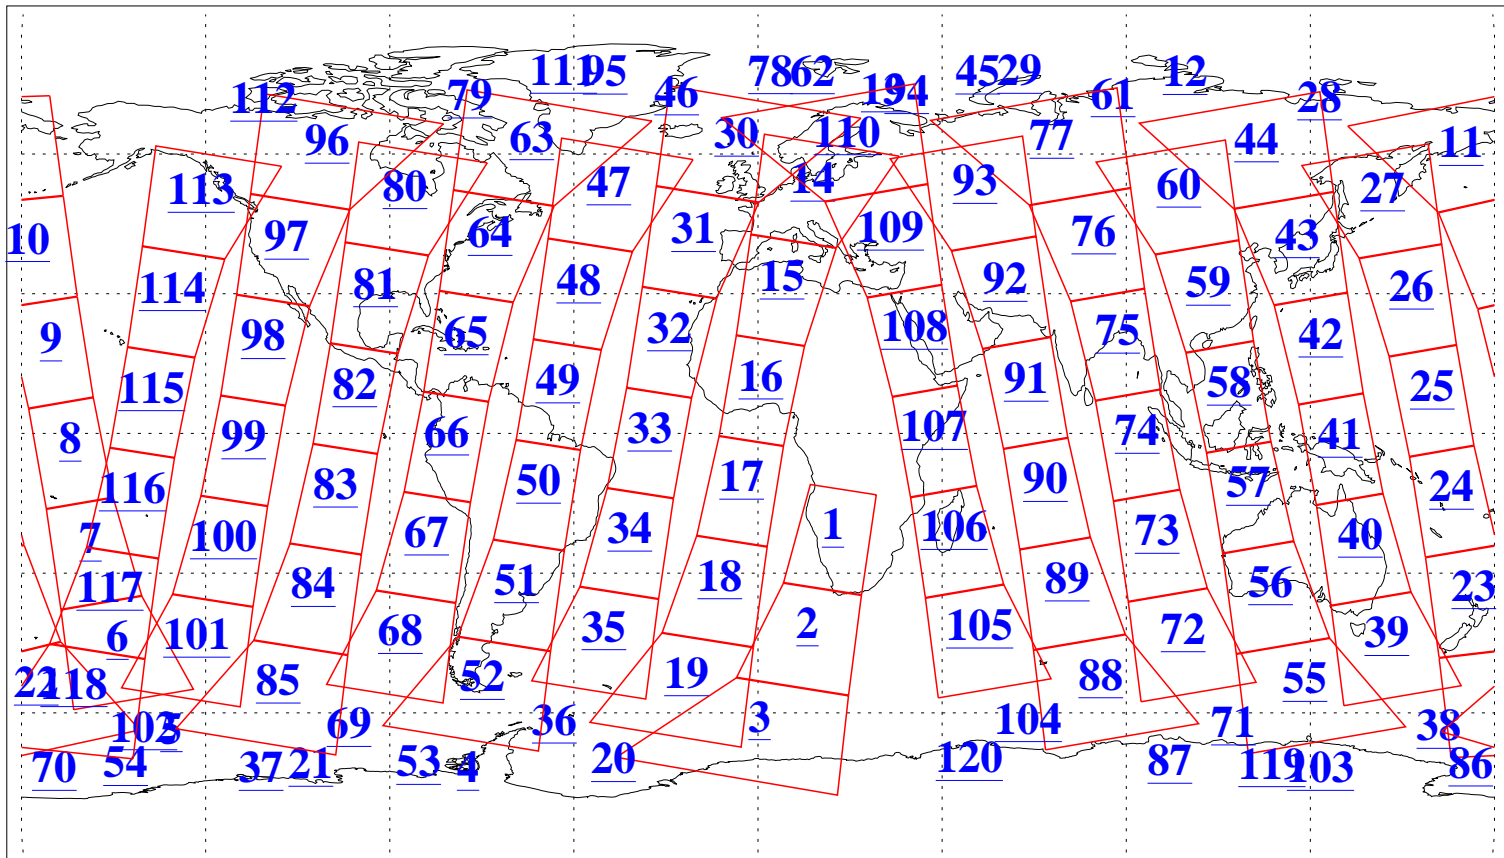

L1B Availability
AMSU Granules: 240
HSB Granules: 0
AIRS Granules: 240

4 Sep 2018
DoY 247
Aqua Day 5967
Granules: 1 to 120

Granules: 121 to 240

Legend: AMSU Available, HSB Available, AIRS Available

L1B Availability
AMSU Granules: 240
HSB Granules: 0
AIRS Granules: 240

4 Sep 2018
DoY 247
Aqua Day 5967

Ascending Granules

Descending Granules

Legend: AMSU Available, HSB Available, AIRS Available

L1B Availability
 AMSU Granules: 240
 HSB Granules: 0
 AIRS Granules: 240

4 Sep 2018
 DoY 247
 Aqua Day 5967

Northern Hemisphere Granules

Southern Hemisphere Granules

Legend: AMSU Available, HSB Available, AIRS Available