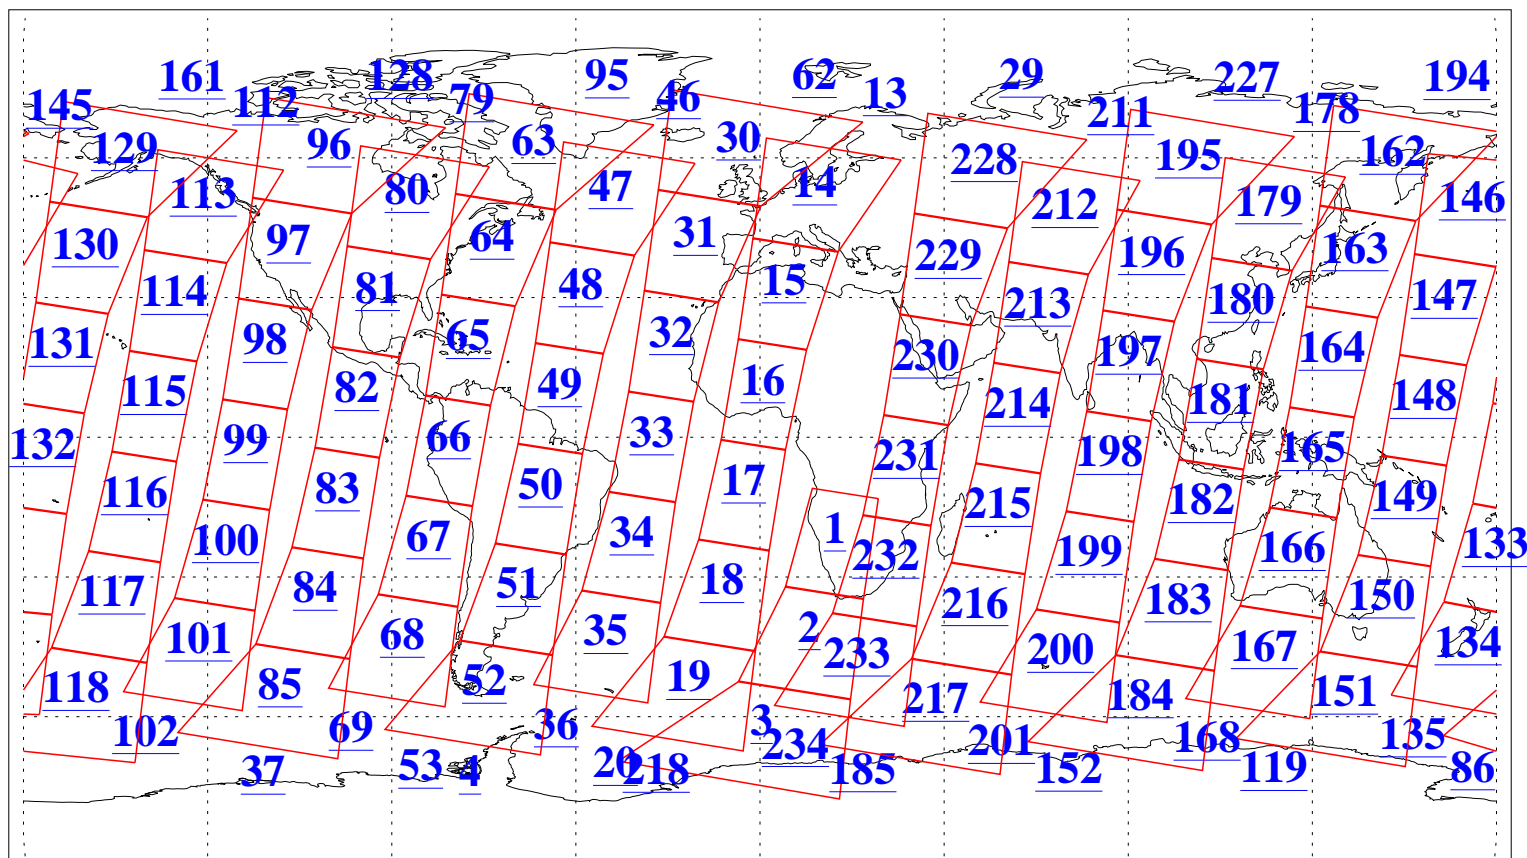

L1B Availability
AMSU Granules: 240
HSB Granules: 0
AIRS Granules: 240

4 Sep 2018
DoY 247
Aqua Day 5967
Granules: 1 to 120

Granules: 121 to 240

Legend: AMSU Available, HSB Available, AIRS Available

L1B Availability
AMSU Granules: 240
HSB Granules: 0
AIRS Granules: 240

4 Sep 2018
DoY 247
Aqua Day 5967

Ascending Granules

Descending Granules

Legend: AMSU Available, HSB Available, AIRS Available

L1B Availability
 AMSU Granules: 240
 HSB Granules: 0
 AIRS Granules: 240

4 Sep 2018
 DoY 247
 Aqua Day 5967

Northern Hemisphere Granules

Southern Hemisphere Granules

Legend: AMSU Available, HSB Available, AIRS Available