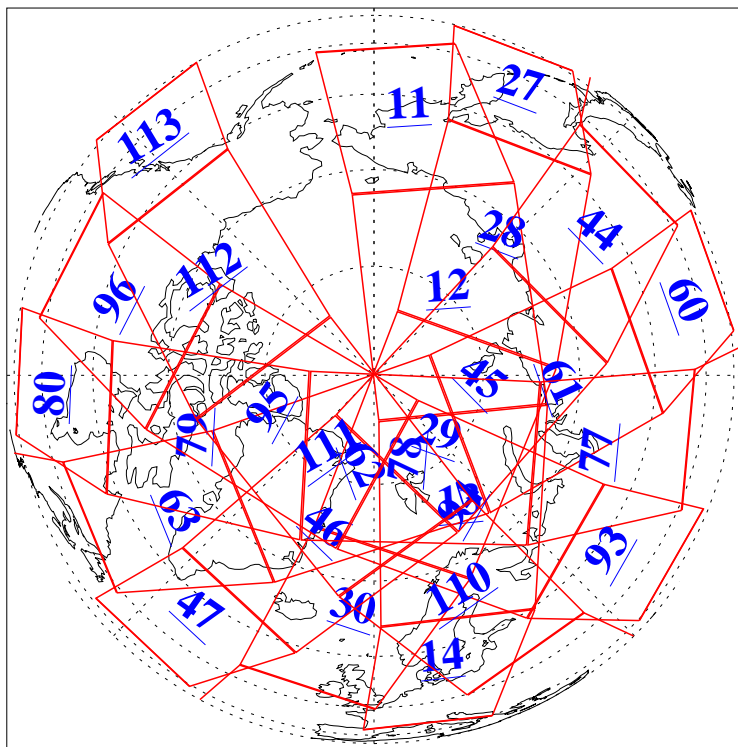

L1B Availability
AMSU Granules: 240
HSB Granules: 0
AIRS Granules: 240

4 Sep 2018
DoY 247
Aqua Day 5967
Granules: 1 to 120

Granules: 121 to 240

Legend: AMSU Available, HSB Available, AIRS Available

L1B Availability
AMSU Granules: 240
HSB Granules: 0
AIRS Granules: 240

4 Sep 2018
DoY 247
Aqua Day 5967

Ascending Granules

Descending Granules

Legend: AMSU Available, HSB Available, AIRS Available

L1B Availability
 AMSU Granules: 240
 HSB Granules: 0
 AIRS Granules: 240

4 Sep 2018
 DoY 247
 Aqua Day 5967

Northern Hemisphere Granules

Southern Hemisphere Granules

Legend: AMSU Available, HSB Available, AIRS Available