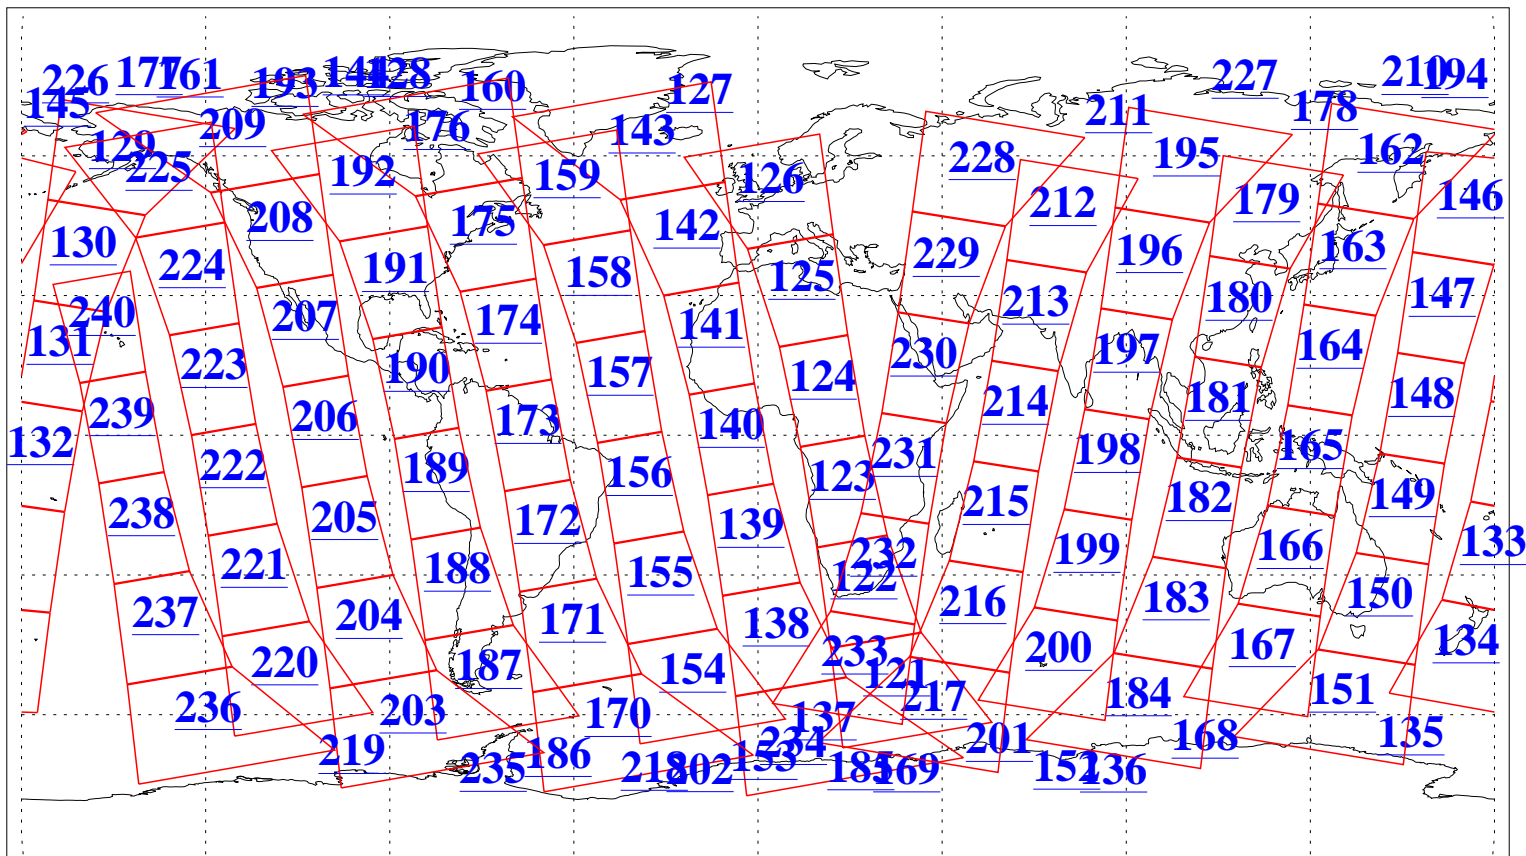

L1B Availability
AMSU Granules: 240
HSB Granules: 0
AIRS Granules: 240

4 Sep 2018
DoY 247
Aqua Day 5967
Granules: 1 to 120

Granules: 121 to 240

Legend: AMSU Available, HSB Available, AIRS Available

L1B Availability
AMSU Granules: 240
HSB Granules: 0
AIRS Granules: 240

4 Sep 2018
DoY 247
Aqua Day 5967

Ascending Granules

Descending Granules

Legend: AMSU Available, HSB Available, AIRS Available

L1B Availability
 AMSU Granules: 240
 HSB Granules: 0
 AIRS Granules: 240

4 Sep 2018
 DoY 247
 Aqua Day 5967

Northern Hemisphere Granules

Southern Hemisphere Granules

Legend: AMSU Available, HSB Available, AIRS Available