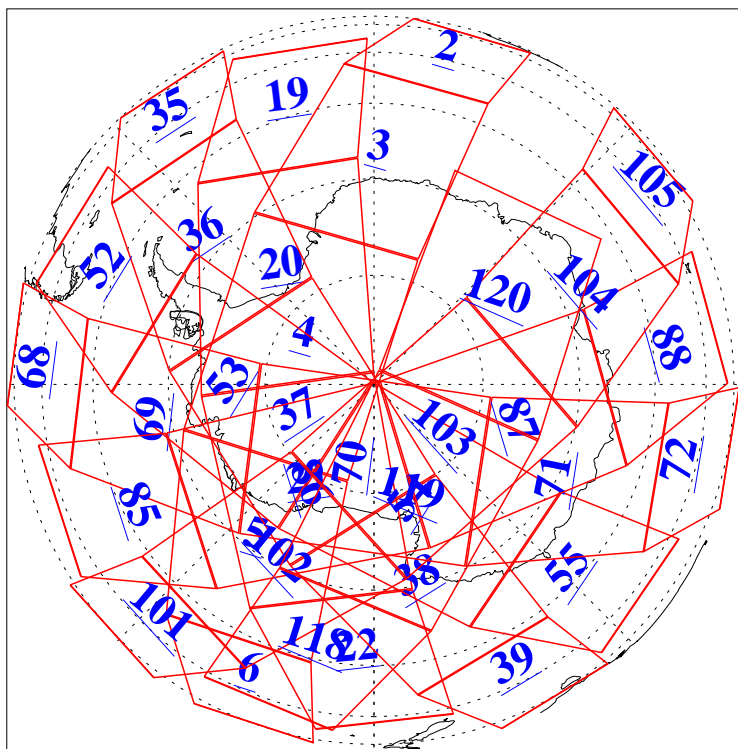

L1B Availability
AMSU Granules: 240
HSB Granules: 0
AIRS Granules: 240

4 Sep 2018
DoY 247
Aqua Day 5967
Granules: 1 to 120

Granules: 121 to 240

Legend: AMSU Available, HSB Available, AIRS Available

L1B Availability
AMSU Granules: 240
HSB Granules: 0
AIRS Granules: 240

4 Sep 2018
DoY 247
Aqua Day 5967

Ascending Granules

Descending Granules

Legend: AMSU Available, HSB Available, AIRS Available

L1B Availability
 AMSU Granules: 240
 HSB Granules: 0
 AIRS Granules: 240

4 Sep 2018
 DoY 247
 Aqua Day 5967

Northern Hemisphere Granules

Southern Hemisphere Granules

Legend: AMSU Available, HSB Available, AIRS Available