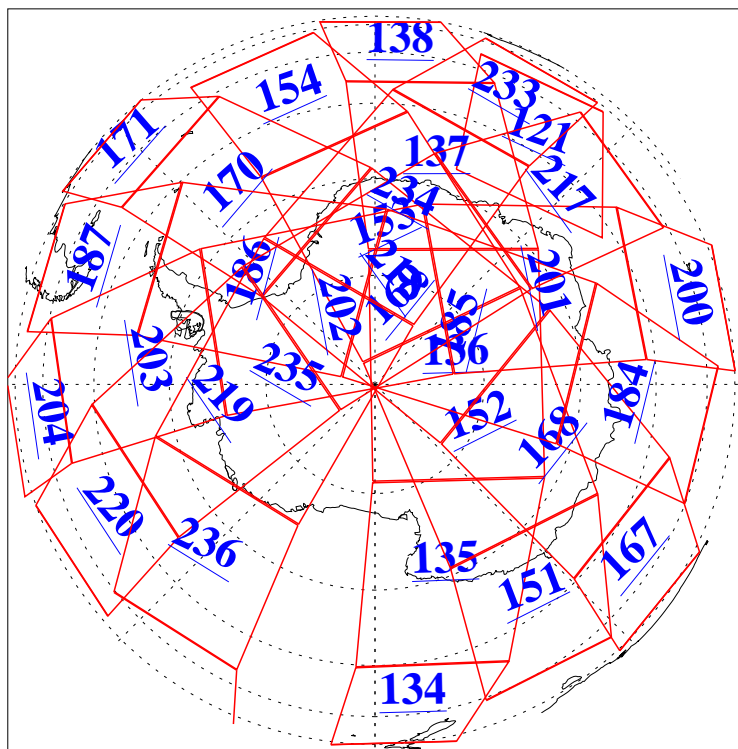

L1B Availability
AMSU Granules: 240
HSB Granules: 0
AIRS Granules: 240

4 Sep 2018
DoY 247
Aqua Day 5967
Granules: 1 to 120

Granules: 121 to 240

Legend: AMSU Available, HSB Available, AIRS Available

L1B Availability
AMSU Granules: 240
HSB Granules: 0
AIRS Granules: 240

4 Sep 2018
DoY 247
Aqua Day 5967

Ascending Granules

Descending Granules

Legend: AMSU Available, HSB Available, AIRS Available

L1B Availability
 AMSU Granules: 240
 HSB Granules: 0
 AIRS Granules: 240

4 Sep 2018
 DoY 247
 Aqua Day 5967

Northern Hemisphere Granules

Southern Hemisphere Granules

Legend: AMSU Available, HSB Available, AIRS Available