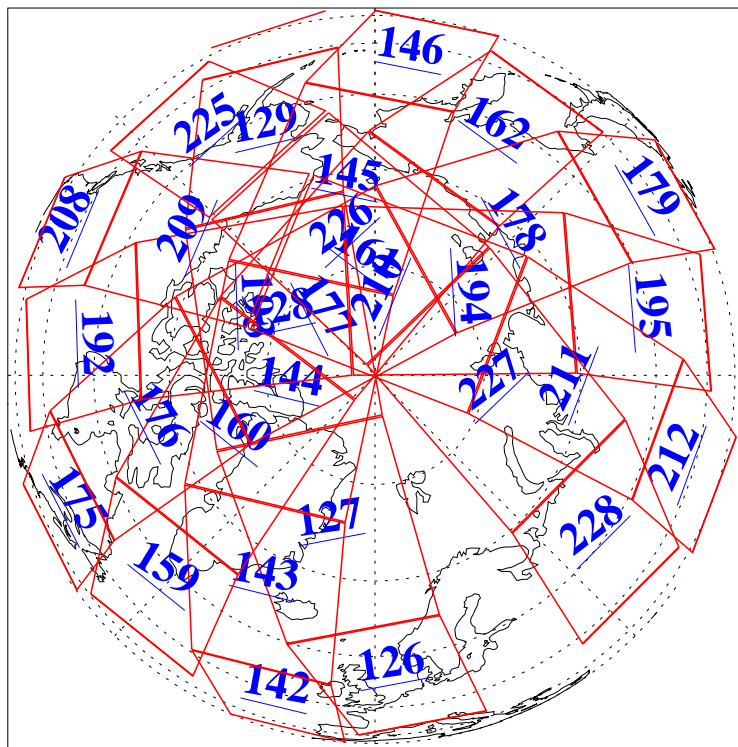

L1B Availability
AMSU Granules: 240
HSB Granules: 0
AIRS Granules: 240

4 Sep 2018
DoY 247
Aqua Day 5967
Granules: 1 to 120

Granules: 121 to 240

Legend: AMSU Available, HSB Available, AIRS Available

L1B Availability
AMSU Granules: 240
HSB Granules: 0
AIRS Granules: 240

4 Sep 2018
DoY 247
Aqua Day 5967

Ascending Granules

Descending Granules

Legend: AMSU Available, HSB Available, AIRS Available

L1B Availability
 AMSU Granules: 240
 HSB Granules: 0
 AIRS Granules: 240

4 Sep 2018
 DoY 247
 Aqua Day 5967

Northern Hemisphere Granules

Southern Hemisphere Granules

Legend: AMSU Available, HSB Available, AIRS Available