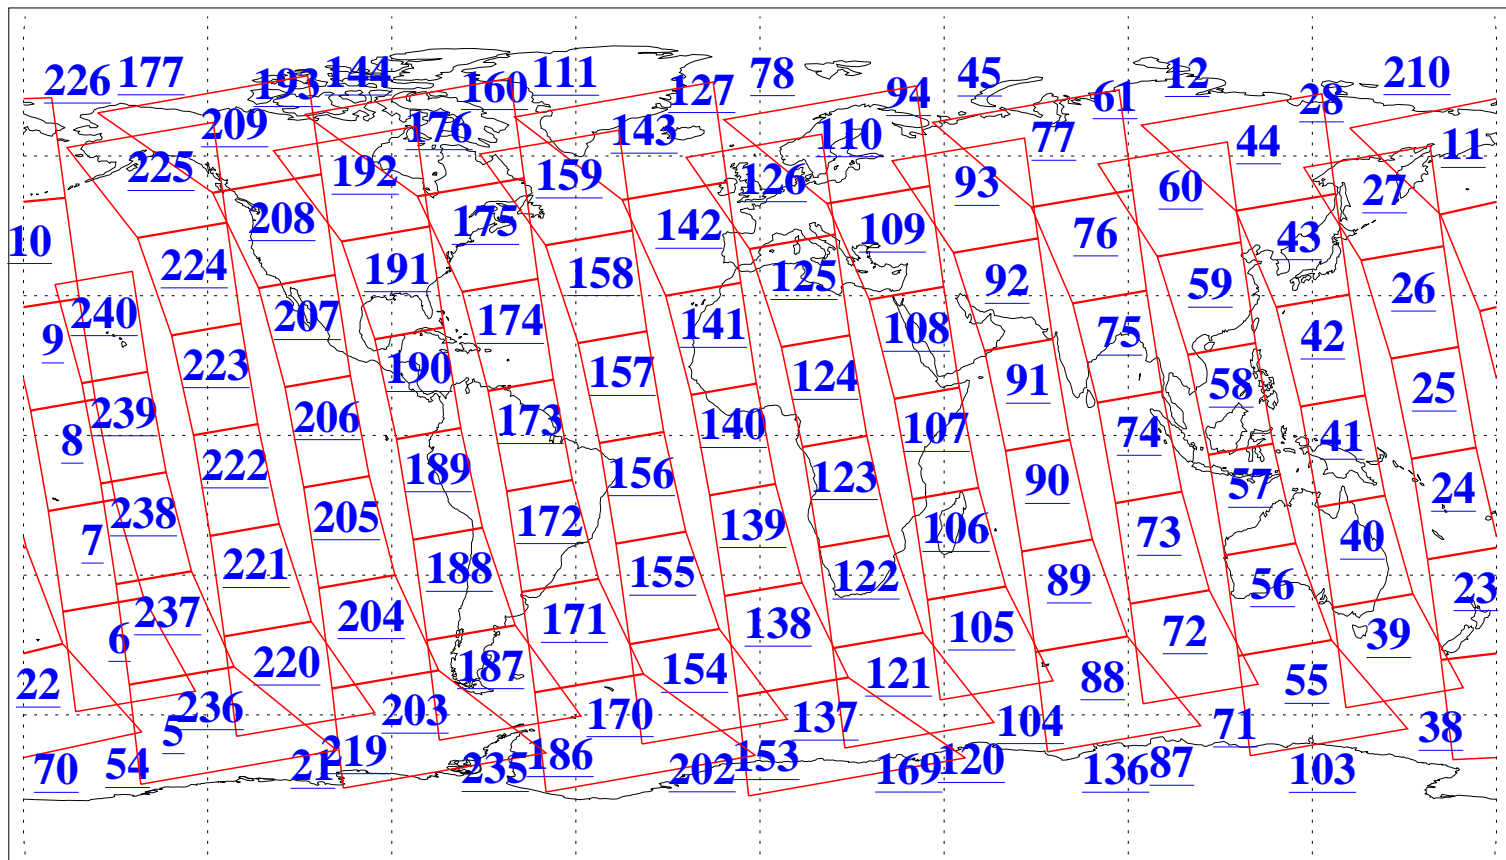

L1B Availability
AMSU Granules: 240
HSB Granules: 0
AIRS Granules: 240

4 Sep 2018
DoY 247
Aqua Day 5967
Granules: 1 to 120

Granules: 121 to 240

Legend: AMSU Available, HSB Available, AIRS Available

L1B Availability
AMSU Granules: 240
HSB Granules: 0
AIRS Granules: 240

4 Sep 2018
DoY 247
Aqua Day 5967

Ascending Granules

Descending Granules

Legend: AMSU Available, HSB Available, AIRS Available

L1B Availability
 AMSU Granules: 240
 HSB Granules: 0
 AIRS Granules: 240

4 Sep 2018
 DoY 247
 Aqua Day 5967

Northern Hemisphere Granules

Southern Hemisphere Granules

Legend: AMSU Available, HSB Available, AIRS Available