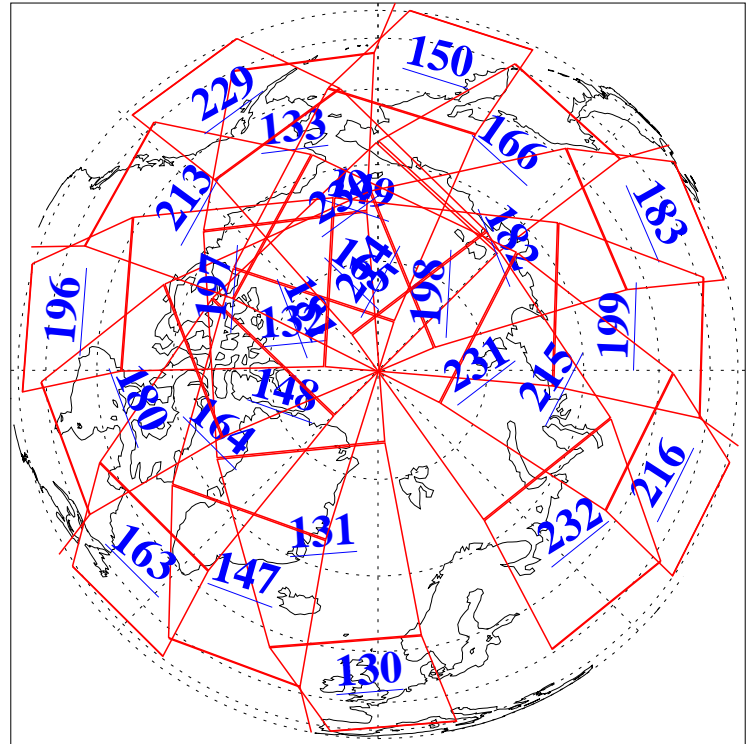

31 Aug 2018
DoY 243
Aqua Day 5963

Ascending Granules

Descending Granules

Legend: AMSU Available, HSB Available, AIRS Available

L1B Availability
 AMSU Granules: 240
 HSB Granules: 0
 AIRS Granules: 240

31 Aug 2018
 DoY 243
 Aqua Day 5963

Northern Hemisphere Granules

Southern Hemisphere Granules

Legend: AMSU Available, HSB Available, AIRS Available