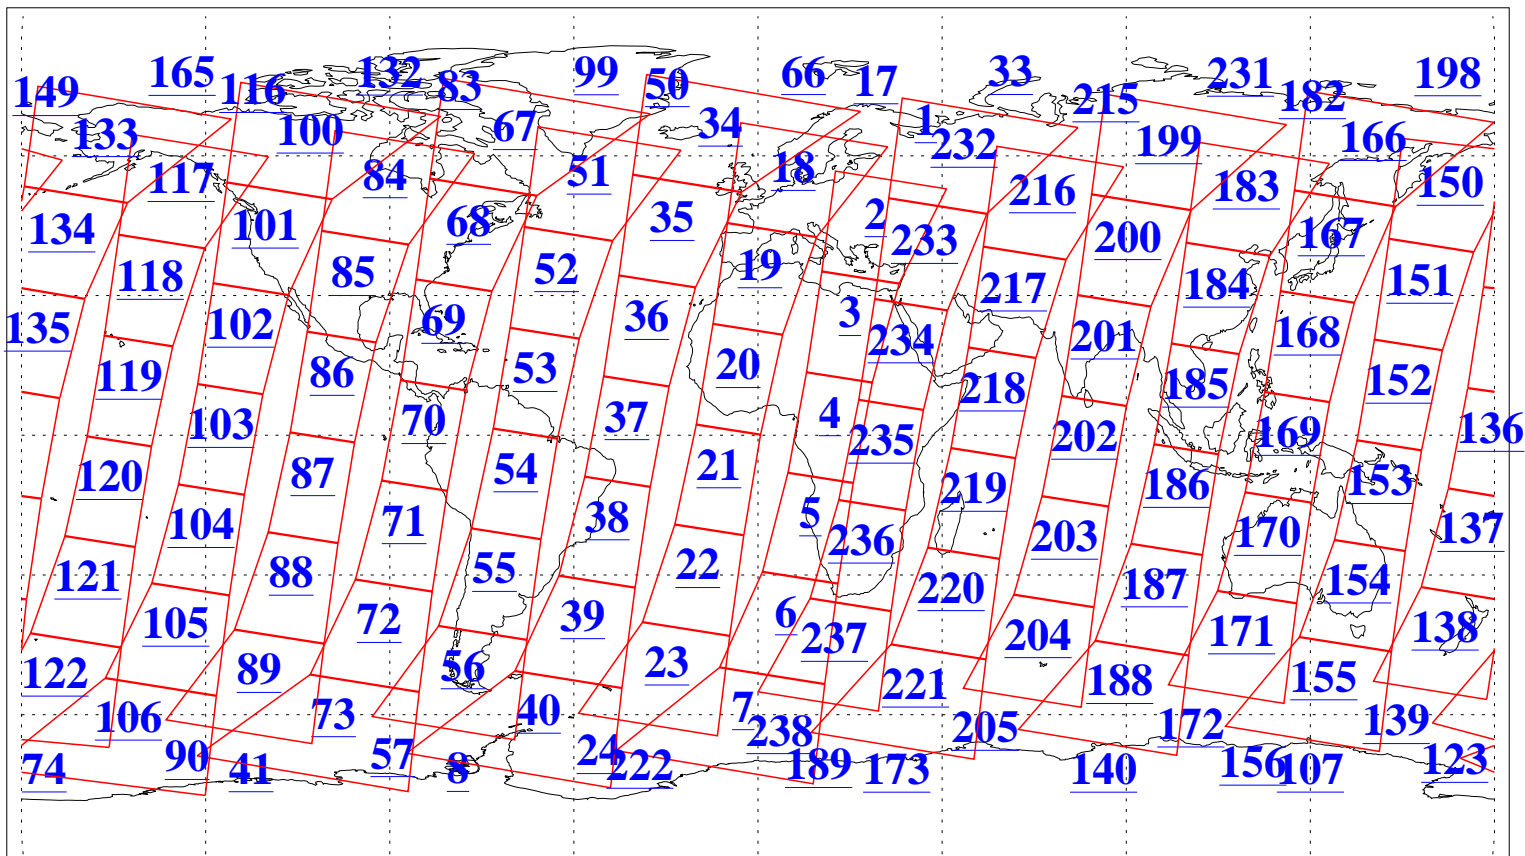

L1B Availability
AMSU Granules: 240
HSB Granules: 0
AIRS Granules: 240

31 Aug 2018
DoY 243
Aqua Day 5963
Granules: 1 to 120

Granules: 121 to 240

Legend: AMSU Available, HSB Available, AIRS Available

L1B Availability
AMSU Granules: 240
HSB Granules: 0
AIRS Granules: 240

31 Aug 2018
DoY 243
Aqua Day 5963

Ascending Granules

Descending Granules

Legend: AMSU Available, HSB Available, AIRS Available

L1B Availability
 AMSU Granules: 240
 HSB Granules: 0
 AIRS Granules: 240

31 Aug 2018
 DoY 243
 Aqua Day 5963

Northern Hemisphere Granules

Southern Hemisphere Granules

Legend: AMSU Available, HSB Available, AIRS Available