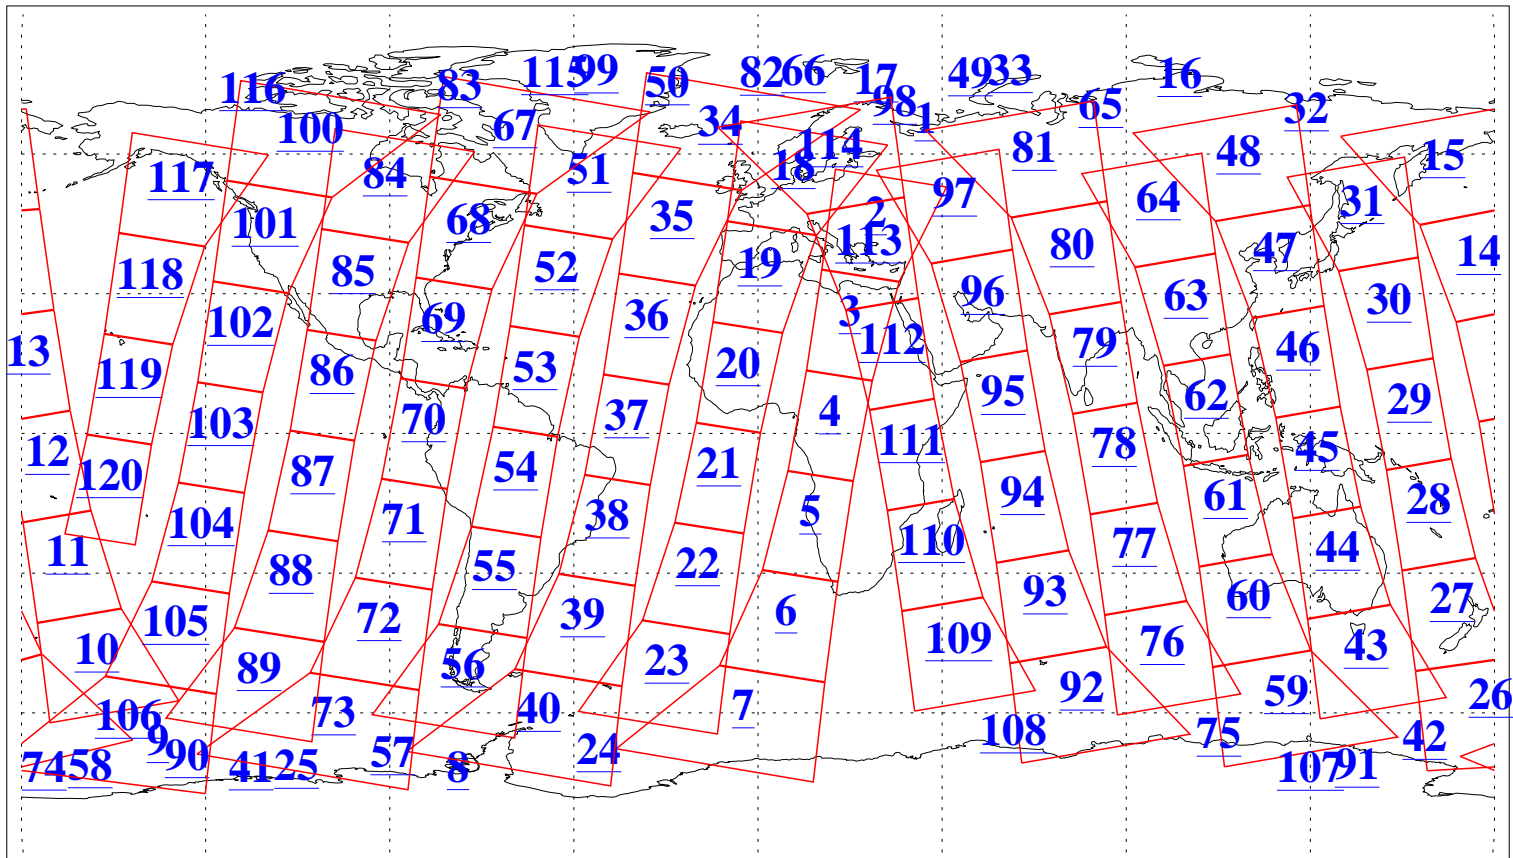

L1B Availability
AMSU Granules: 240
HSB Granules: 0
AIRS Granules: 240

31 Aug 2018
DoY 243
Aqua Day 5963
Granules: 1 to 120

Granules: 121 to 240

Legend: AMSU Available, HSB Available, AIRS Available

L1B Availability
AMSU Granules: 240
HSB Granules: 0
AIRS Granules: 240

31 Aug 2018
DoY 243
Aqua Day 5963

Ascending Granules

Descending Granules

Legend: AMSU Available, HSB Available, AIRS Available

L1B Availability
 AMSU Granules: 240
 HSB Granules: 0
 AIRS Granules: 240

31 Aug 2018
 DoY 243
 Aqua Day 5963

Northern Hemisphere Granules

Southern Hemisphere Granules

Legend: AMSU Available, HSB Available, AIRS Available