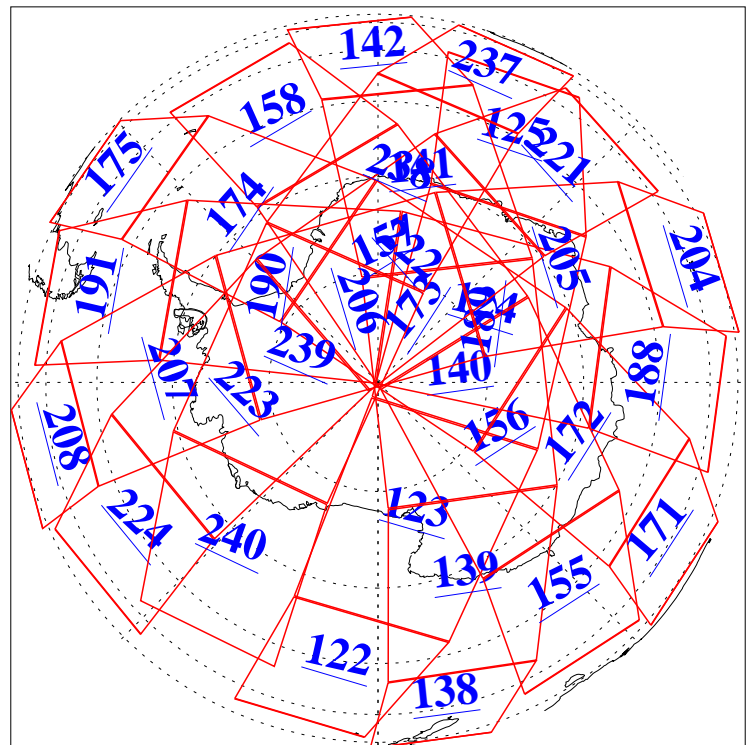

L1B Availability
AMSU Granules: 240
HSB Granules: 0
AIRS Granules: 240

31 Aug 2018
DoY 243
Aqua Day 5963
Granules: 1 to 120

Granules: 121 to 240

Legend: AMSU Available, HSB Available, AIRS Available

L1B Availability
AMSU Granules: 240
HSB Granules: 0
AIRS Granules: 240

31 Aug 2018
DoY 243
Aqua Day 5963

Ascending Granules

Descending Granules

Legend: AMSU Available, HSB Available, AIRS Available

L1B Availability
 AMSU Granules: 240
 HSB Granules: 0
 AIRS Granules: 240

31 Aug 2018
 DoY 243
 Aqua Day 5963

Northern Hemisphere Granules

Southern Hemisphere Granules

Legend: AMSU Available, HSB Available, AIRS Available