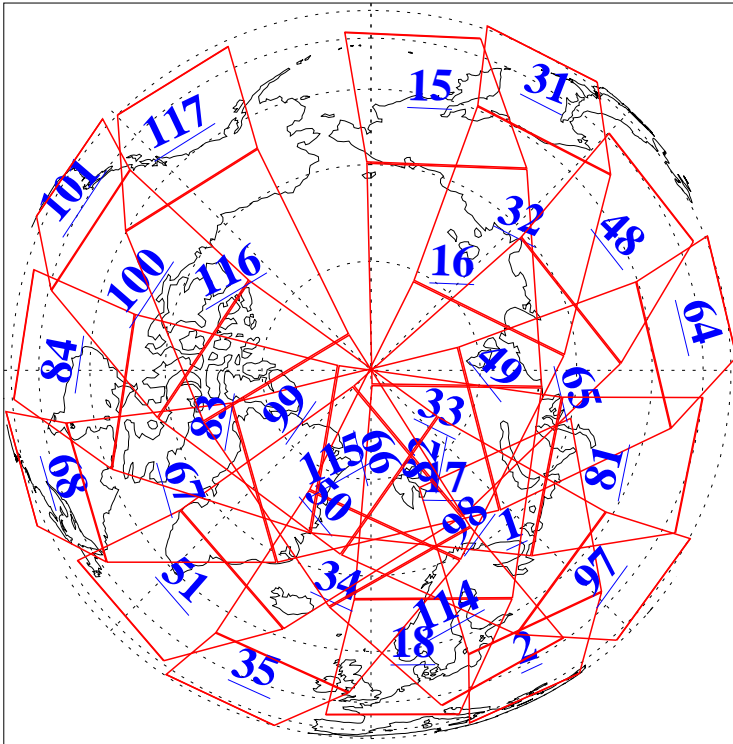

L1B Availability
AMSU Granules: 240
HSB Granules: 0
AIRS Granules: 240

31 Aug 2018
DoY 243
Aqua Day 5963
Granules: 1 to 120

Granules: 121 to 240

Legend: AMSU Available, HSB Available, AIRS Available

L1B Availability
AMSU Granules: 240
HSB Granules: 0
AIRS Granules: 240

31 Aug 2018
DoY 243
Aqua Day 5963

Ascending Granules

Descending Granules

Legend: AMSU Available, HSB Available, AIRS Available

L1B Availability
 AMSU Granules: 240
 HSB Granules: 0
 AIRS Granules: 240

31 Aug 2018
 DoY 243
 Aqua Day 5963

Northern Hemisphere Granules

Southern Hemisphere Granules

Legend: AMSU Available, HSB Available, AIRS Available