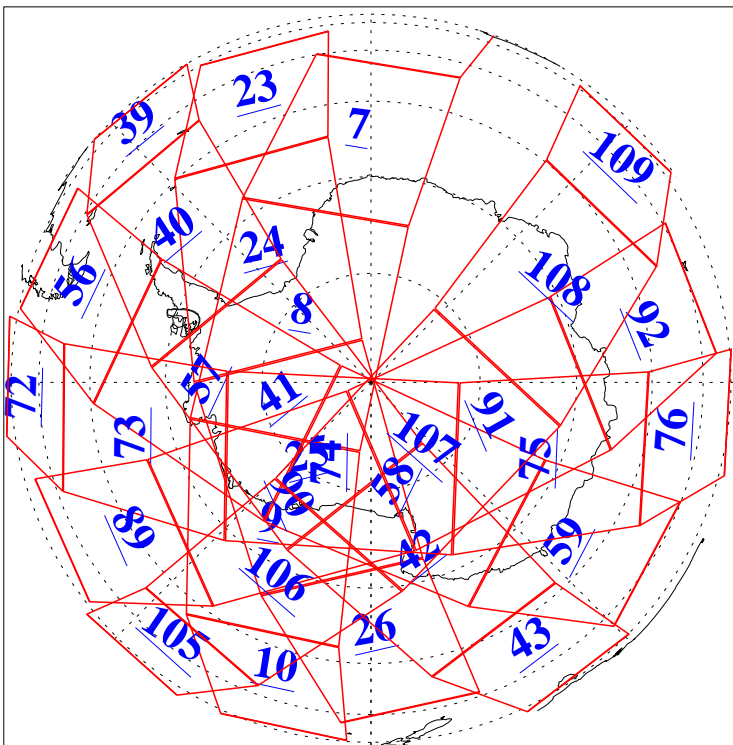

L1B Availability
AMSU Granules: 240
HSB Granules: 0
AIRS Granules: 240

31 Aug 2018
DoY 243
Aqua Day 5963
Granules: 1 to 120

Granules: 121 to 240

Legend: AMSU Available, HSB Available, AIRS Available

L1B Availability
AMSU Granules: 240
HSB Granules: 0
AIRS Granules: 240

31 Aug 2018
DoY 243
Aqua Day 5963

Ascending Granules

Descending Granules

Legend: AMSU Available, HSB Available, AIRS Available

L1B Availability
 AMSU Granules: 240
 HSB Granules: 0
 AIRS Granules: 240

31 Aug 2018
 DoY 243
 Aqua Day 5963

Northern Hemisphere Granules

Southern Hemisphere Granules

Legend: AMSU Available, HSB Available, AIRS Available