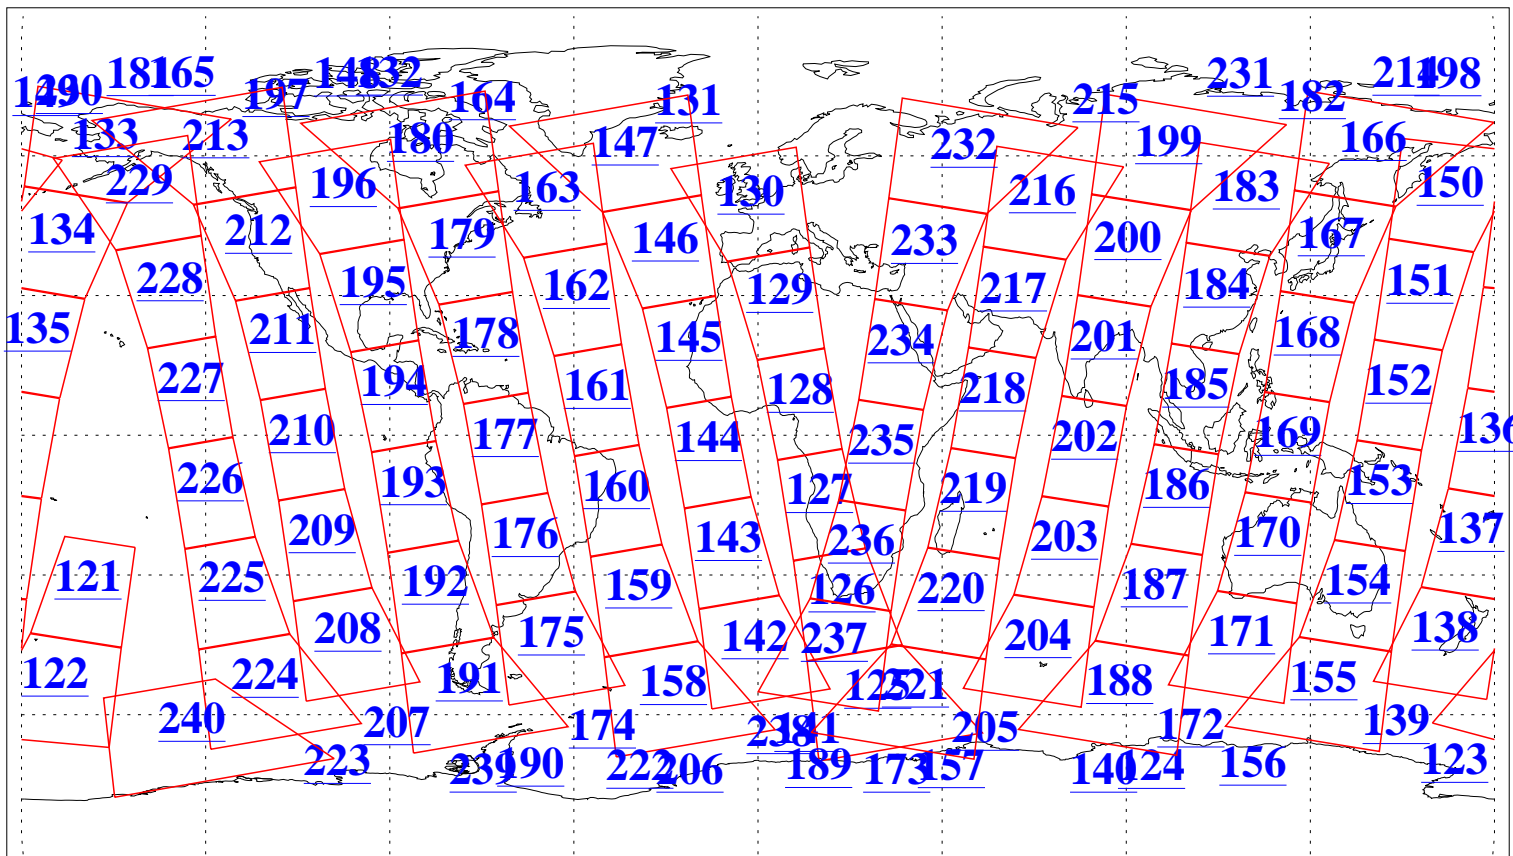

L1B Availability
AMSU Granules: 240
HSB Granules: 0
AIRS Granules: 240

31 Aug 2018
DoY 243
Aqua Day 5963
Granules: 1 to 120

Granules: 121 to 240

Legend: AMSU Available, HSB Available, AIRS Available

L1B Availability
AMSU Granules: 240
HSB Granules: 0
AIRS Granules: 240

31 Aug 2018
DoY 243
Aqua Day 5963

Ascending Granules

Descending Granules

Legend: AMSU Available, HSB Available, AIRS Available

L1B Availability
 AMSU Granules: 240
 HSB Granules: 0
 AIRS Granules: 240

31 Aug 2018
 DoY 243
 Aqua Day 5963

Northern Hemisphere Granules

Southern Hemisphere Granules

Legend: AMSU Available, HSB Available, AIRS Available