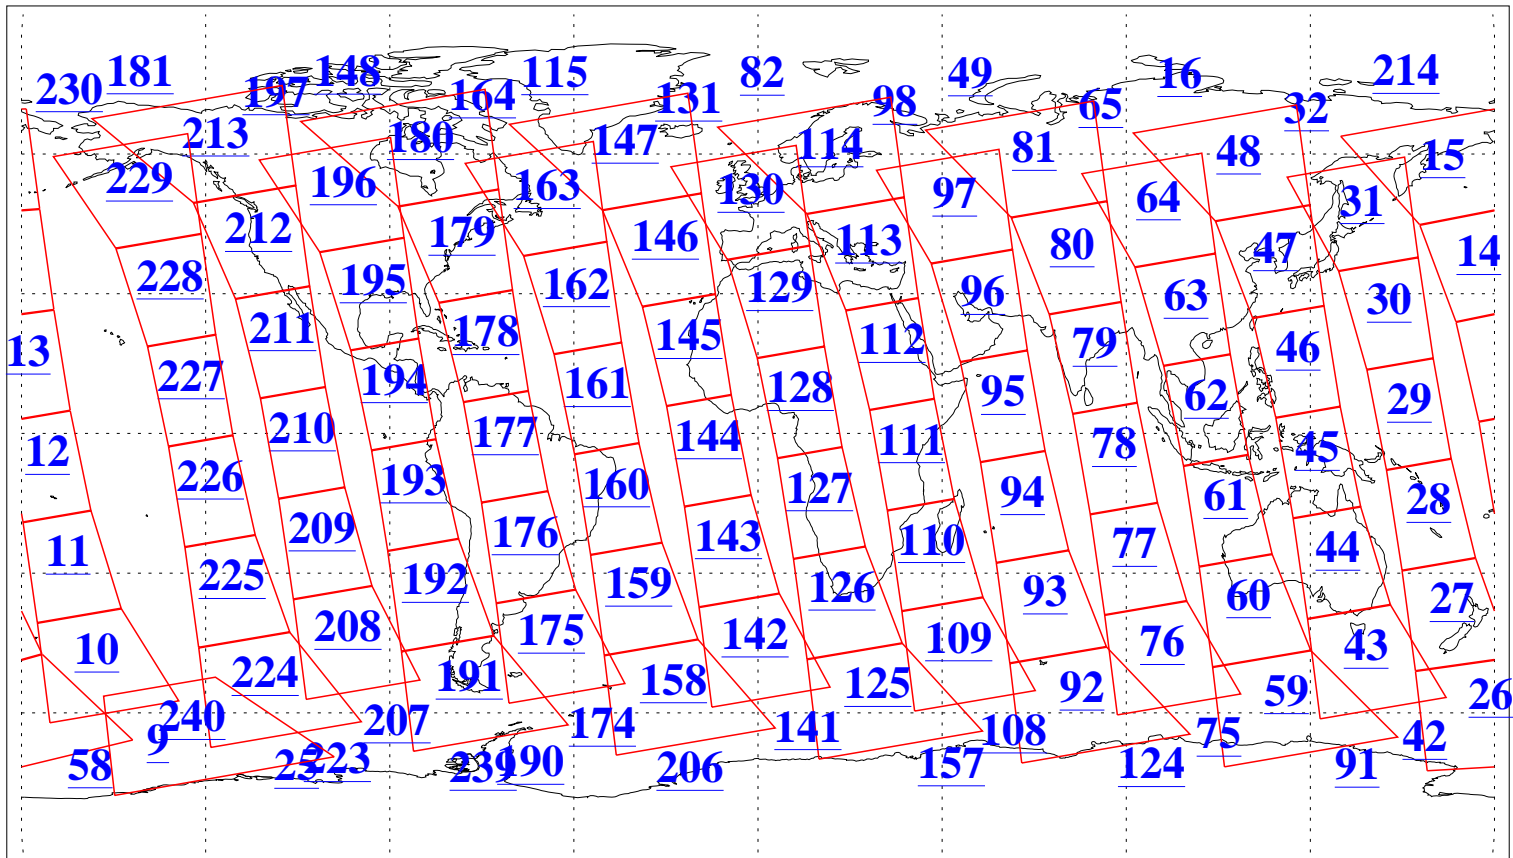

L1B Availability
AMSU Granules: 240
HSB Granules: 0
AIRS Granules: 240

31 Aug 2018
DoY 243
Aqua Day 5963
Granules: 1 to 120

Granules: 121 to 240

Legend: AMSU Available, HSB Available, AIRS Available

L1B Availability
AMSU Granules: 240
HSB Granules: 0
AIRS Granules: 240

31 Aug 2018
DoY 243
Aqua Day 5963

Ascending Granules

Descending Granules

Legend: AMSU Available, HSB Available, AIRS Available

L1B Availability
 AMSU Granules: 240
 HSB Granules: 0
 AIRS Granules: 240

31 Aug 2018
 DoY 243
 Aqua Day 5963

Northern Hemisphere Granules

Southern Hemisphere Granules

Legend: AMSU Available, HSB Available, AIRS Available