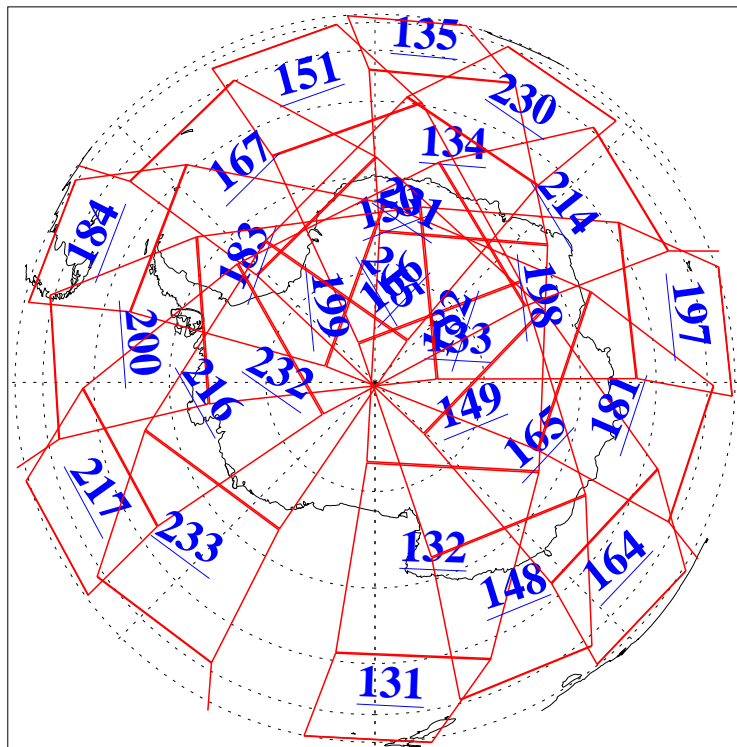

L1B Availability
AMSU Granules: 239
HSB Granules: 0
AIRS Granules: 240

30 Aug 2018
DoY 242
Aqua Day 5962
Granules: 1 to 120

Granules: 121 to 240

Legend: AMSU Available, HSB Available, AIRS Available

L1B Availability
AMSU Granules: 239
HSB Granules: 0
AIRS Granules: 240

30 Aug 2018
DoY 242
Aqua Day 5962

Ascending Granules

Descending Granules

Legend: AMSU Available, HSB Available, AIRS Available

L1B Availability
 AMSU Granules: 239
 HSB Granules: 0
 AIRS Granules: 240

30 Aug 2018
 DoY 242
 Aqua Day 5962

Northern Hemisphere Granules

Southern Hemisphere Granules

Legend: AMSU Available, HSB Available, AIRS Available