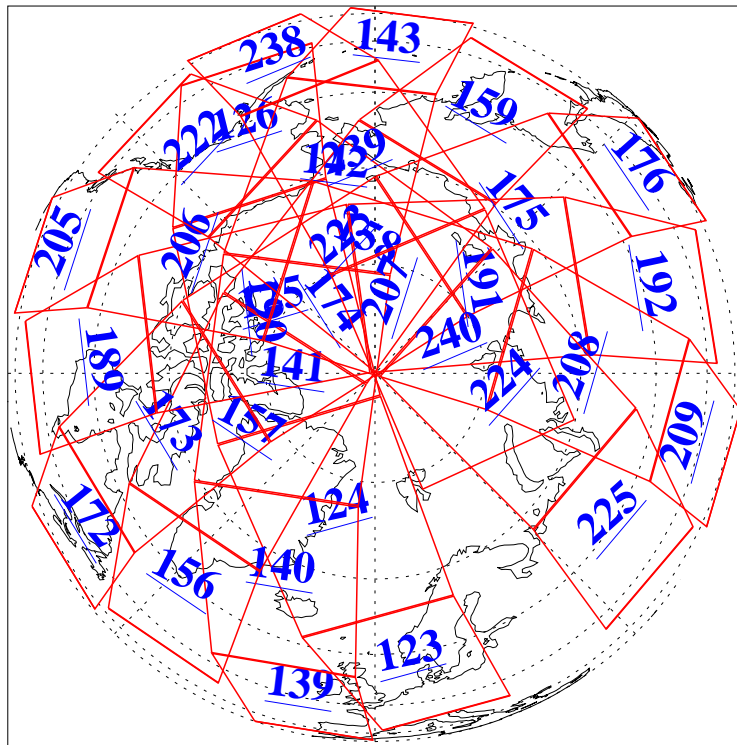

L1B Availability
AMSU Granules: 239
HSB Granules: 0
AIRS Granules: 240

30 Aug 2018
DoY 242
Aqua Day 5962
Granules: 1 to 120

Granules: 121 to 240

Legend: AMSU Available, HSB Available, AIRS Available

L1B Availability
AMSU Granules: 239
HSB Granules: 0
AIRS Granules: 240

30 Aug 2018
DoY 242
Aqua Day 5962

Ascending Granules

Descending Granules

Legend: AMSU Available, HSB Available, AIRS Available

L1B Availability
 AMSU Granules: 239
 HSB Granules: 0
 AIRS Granules: 240

30 Aug 2018
 DoY 242
 Aqua Day 5962

Northern Hemisphere Granules

Southern Hemisphere Granules

Legend: AMSU Available, HSB Available, AIRS Available