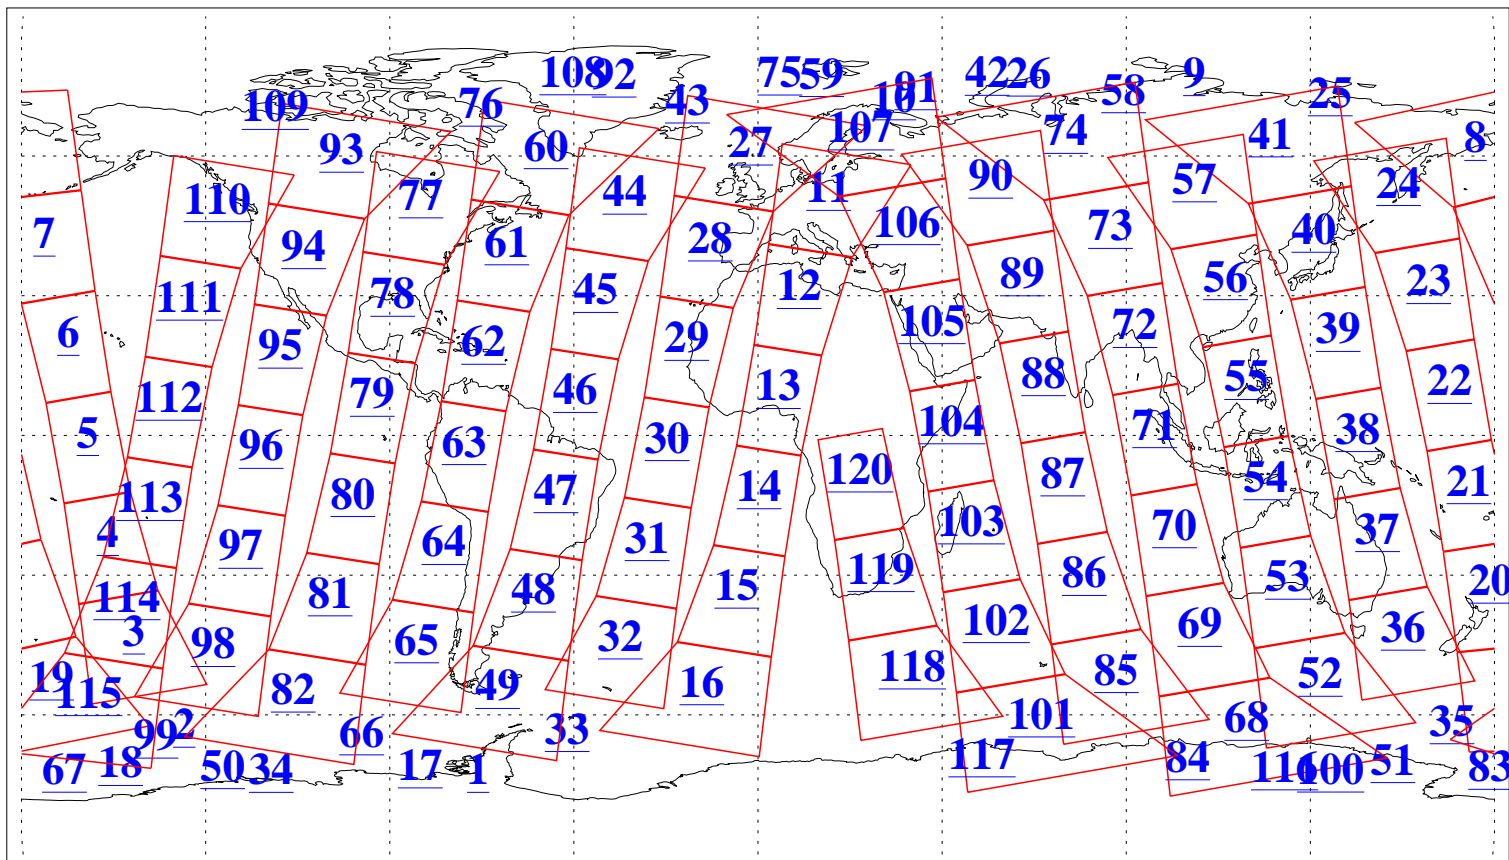

L1B Availability
AMSU Granules: 239
HSB Granules: 0
AIRS Granules: 240

30 Aug 2018
DoY 242
Aqua Day 5962
Granules: 1 to 120

Granules: 121 to 240

Legend: AMSU Available, HSB Available, AIRS Available

L1B Availability
AMSU Granules: 239
HSB Granules: 0
AIRS Granules: 240

30 Aug 2018
DoY 242
Aqua Day 5962

Ascending Granules

Descending Granules

Legend: AMSU Available, HSB Available, AIRS Available

L1B Availability
 AMSU Granules: 239
 HSB Granules: 0
 AIRS Granules: 240

30 Aug 2018
 DoY 242
 Aqua Day 5962

Northern Hemisphere Granules

Southern Hemisphere Granules

Legend: AMSU Available, HSB Available, AIRS Available