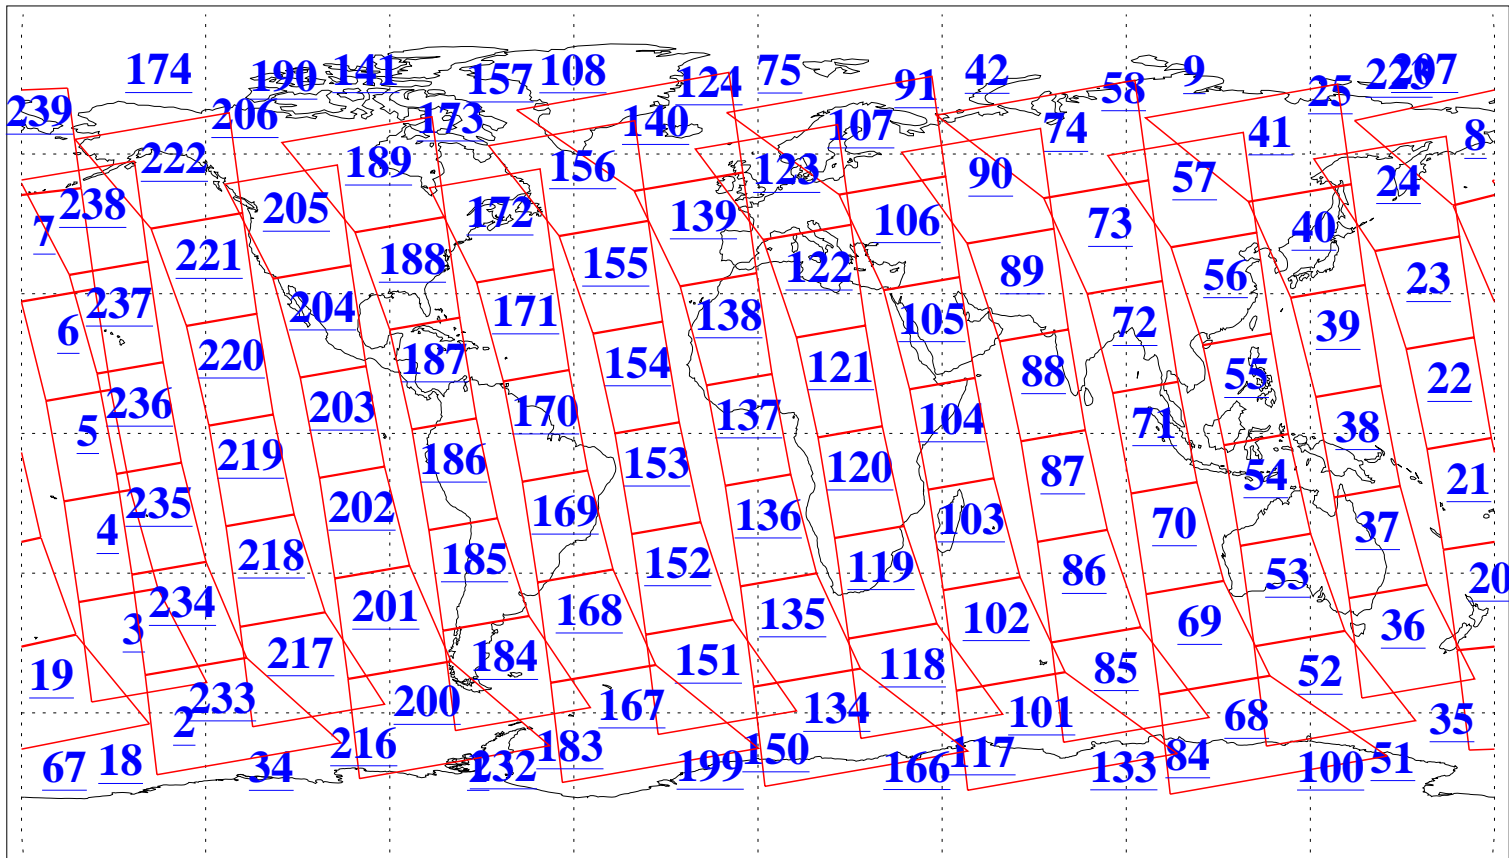

L1B Availability
AMSU Granules: 239
HSB Granules: 0
AIRS Granules: 240

30 Aug 2018
DoY 242
Aqua Day 5962
Granules: 1 to 120

Granules: 121 to 240

Legend: AMSU Available, HSB Available, AIRS Available

L1B Availability
AMSU Granules: 239
HSB Granules: 0
AIRS Granules: 240

30 Aug 2018
DoY 242
Aqua Day 5962

Ascending Granules

Descending Granules

Legend: AMSU Available, HSB Available, AIRS Available

L1B Availability
 AMSU Granules: 239
 HSB Granules: 0
 AIRS Granules: 240

30 Aug 2018
 DoY 242
 Aqua Day 5962

Northern Hemisphere Granules

Southern Hemisphere Granules

Legend: AMSU Available, HSB Available, AIRS Available