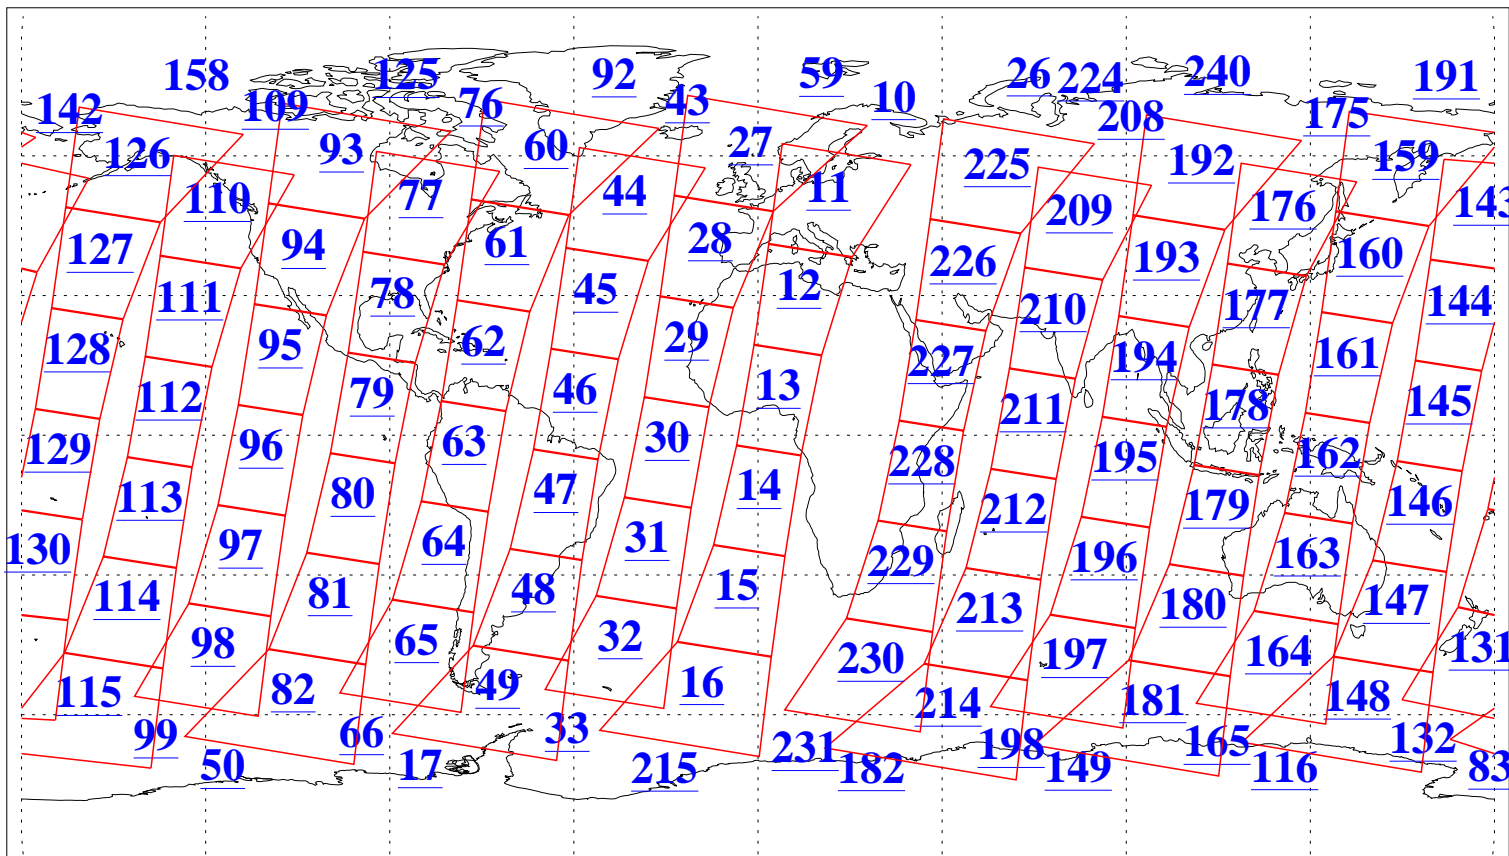

L1B Availability
AMSU Granules: 239
HSB Granules: 0
AIRS Granules: 240

30 Aug 2018
DoY 242
Aqua Day 5962
Granules: 1 to 120

Granules: 121 to 240

Legend: AMSU Available, HSB Available, AIRS Available

L1B Availability
AMSU Granules: 239
HSB Granules: 0
AIRS Granules: 240

30 Aug 2018
DoY 242
Aqua Day 5962

Ascending Granules

Descending Granules

Legend: AMSU Available, HSB Available, AIRS Available

L1B Availability
 AMSU Granules: 239
 HSB Granules: 0
 AIRS Granules: 240

30 Aug 2018
 DoY 242
 Aqua Day 5962

Northern Hemisphere Granules

Southern Hemisphere Granules

Legend: AMSU Available, HSB Available, AIRS Available