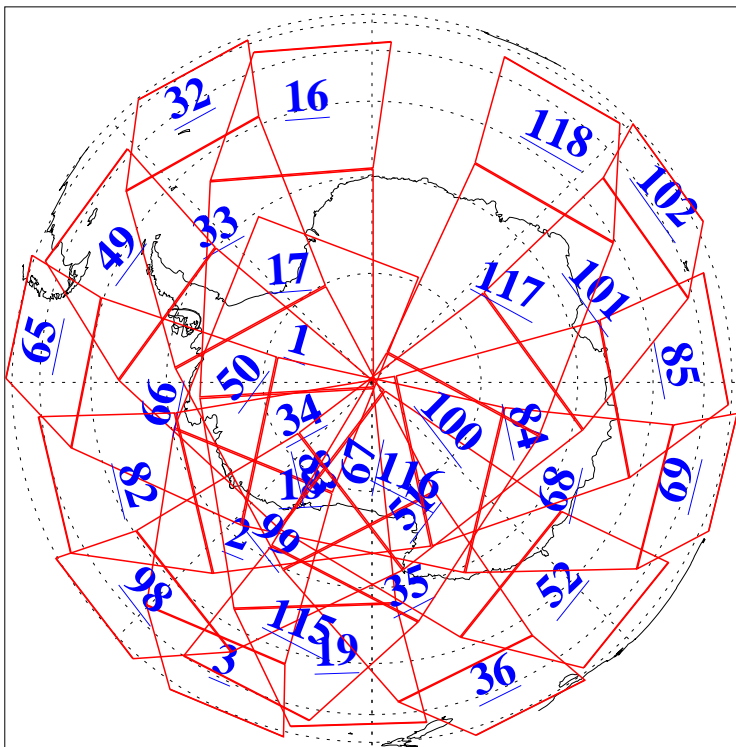

L1B Availability
AMSU Granules: 239
HSB Granules: 0
AIRS Granules: 240

30 Aug 2018
DoY 242
Aqua Day 5962
Granules: 1 to 120

Granules: 121 to 240

Legend: AMSU Available, HSB Available, AIRS Available

L1B Availability
AMSU Granules: 239
HSB Granules: 0
AIRS Granules: 240

30 Aug 2018
DoY 242
Aqua Day 5962

Ascending Granules

Descending Granules

Legend: AMSU Available, HSB Available, AIRS Available

L1B Availability
 AMSU Granules: 239
 HSB Granules: 0
 AIRS Granules: 240

30 Aug 2018
 DoY 242
 Aqua Day 5962

Northern Hemisphere Granules

Southern Hemisphere Granules

Legend: AMSU Available, HSB Available, AIRS Available