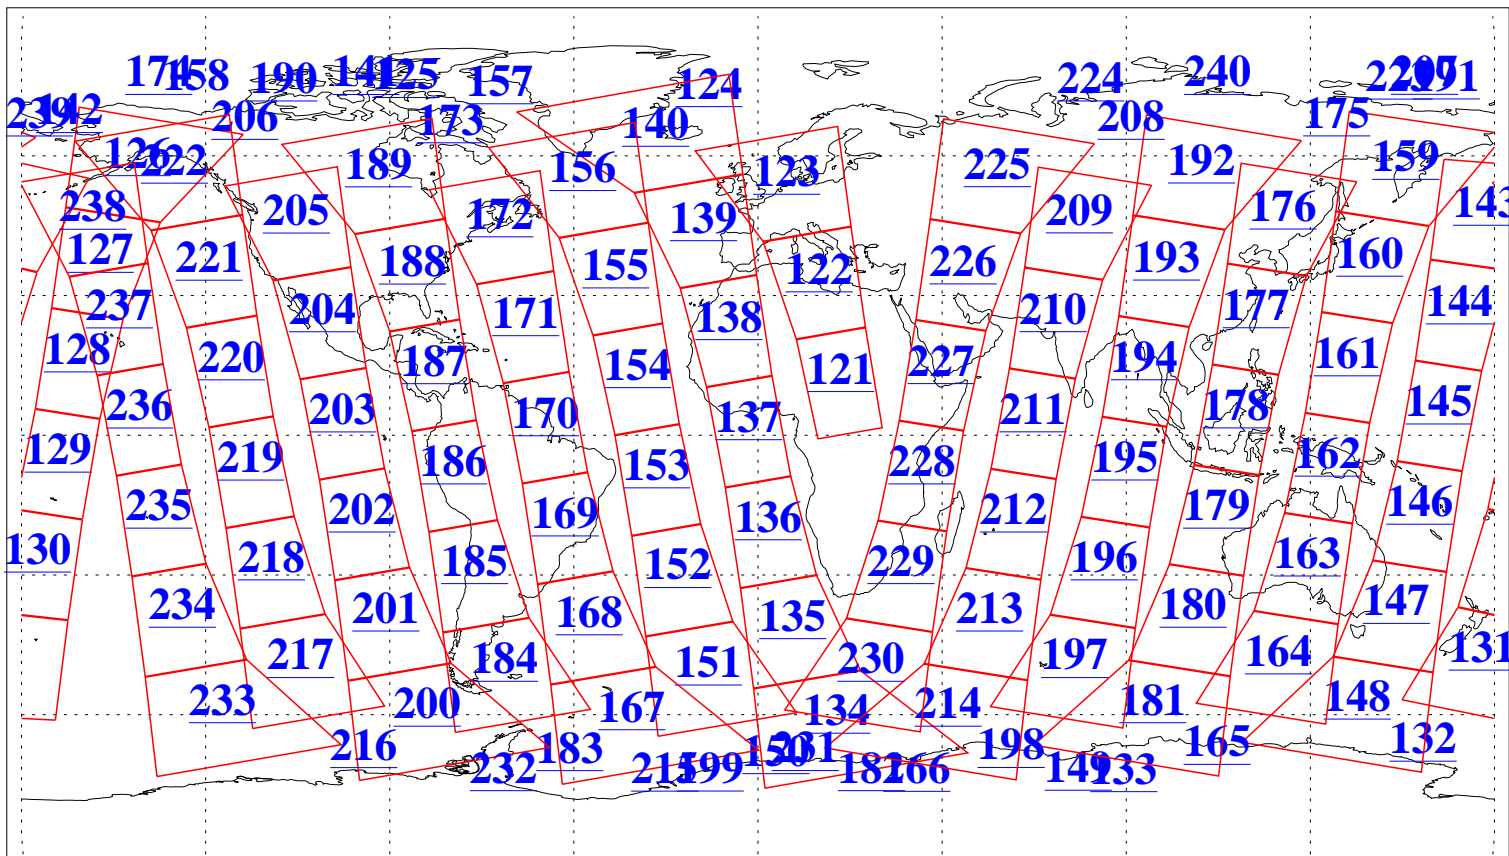

L1B Availability
AMSU Granules: 239
HSB Granules: 0
AIRS Granules: 240

30 Aug 2018
DoY 242
Aqua Day 5962
Granules: 1 to 120

Granules: 121 to 240

Legend: AMSU Available, HSB Available, AIRS Available

L1B Availability
AMSU Granules: 239
HSB Granules: 0
AIRS Granules: 240

30 Aug 2018
DoY 242
Aqua Day 5962

Ascending Granules

Descending Granules

Legend: AMSU Available, HSB Available, AIRS Available

L1B Availability
 AMSU Granules: 239
 HSB Granules: 0
 AIRS Granules: 240

30 Aug 2018
 DoY 242
 Aqua Day 5962

Northern Hemisphere Granules

Southern Hemisphere Granules

Legend: AMSU Available, HSB Available, AIRS Available