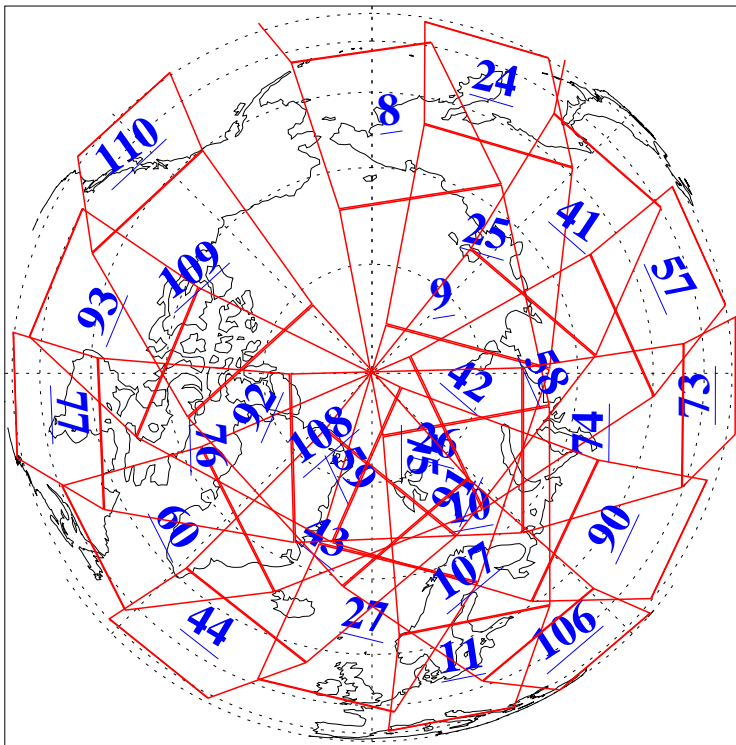

L1B Availability
AMSU Granules: 239
HSB Granules: 0
AIRS Granules: 240

30 Aug 2018
DoY 242
Aqua Day 5962
Granules: 1 to 120

Granules: 121 to 240

Legend: AMSU Available, HSB Available, AIRS Available

L1B Availability
AMSU Granules: 239
HSB Granules: 0
AIRS Granules: 240

30 Aug 2018
DoY 242
Aqua Day 5962

Ascending Granules

Descending Granules

Legend: AMSU Available, HSB Available, AIRS Available

L1B Availability
 AMSU Granules: 239
 HSB Granules: 0
 AIRS Granules: 240

30 Aug 2018
 DoY 242
 Aqua Day 5962

Northern Hemisphere Granules

Southern Hemisphere Granules

Legend: AMSU Available, HSB Available, AIRS Available