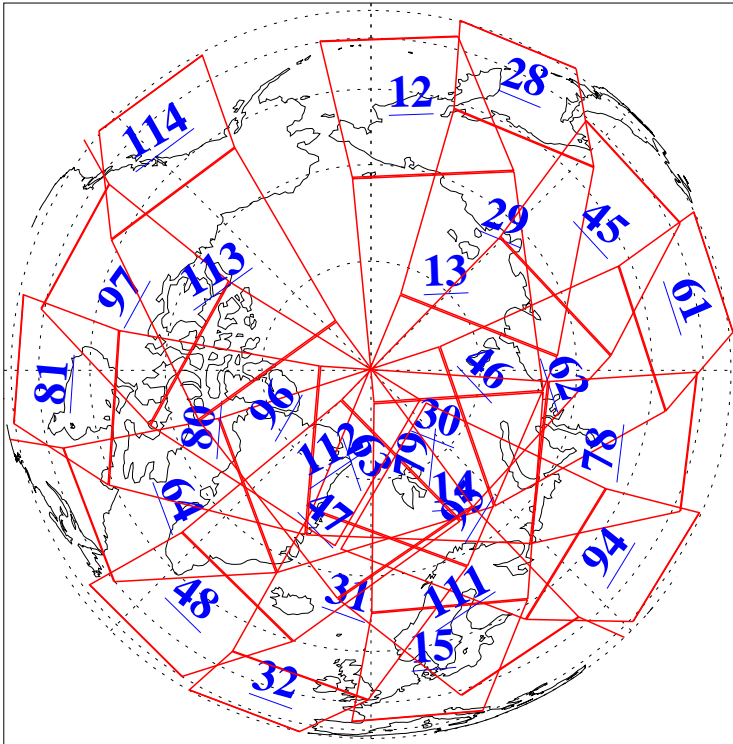

L1B Availability  
AMSU Granules: 240  
HSB Granules: 0  
AIRS Granules: 240

26 Aug 2018  
DoY 238  
Aqua Day 5958  
Granules: 1 to 120

Granules: 121 to 240

Legend: AMSU Available, HSB Available, AIRS Available

L1B Availability  
AMSU Granules: 240  
HSB Granules: 0  
AIRS Granules: 240

26 Aug 2018  
DoY 238  
Aqua Day 5958

Ascending Granules

Descending Granules

Legend: AMSU Available, HSB Available, AIRS Available

L1B Availability  
 AMSU Granules: 240  
 HSB Granules: 0  
 AIRS Granules: 240

26 Aug 2018  
 DoY 238  
 Aqua Day 5958

Northern Hemisphere Granules

Southern Hemisphere Granules

Legend: AMSU Available, HSB Available, AIRS Available