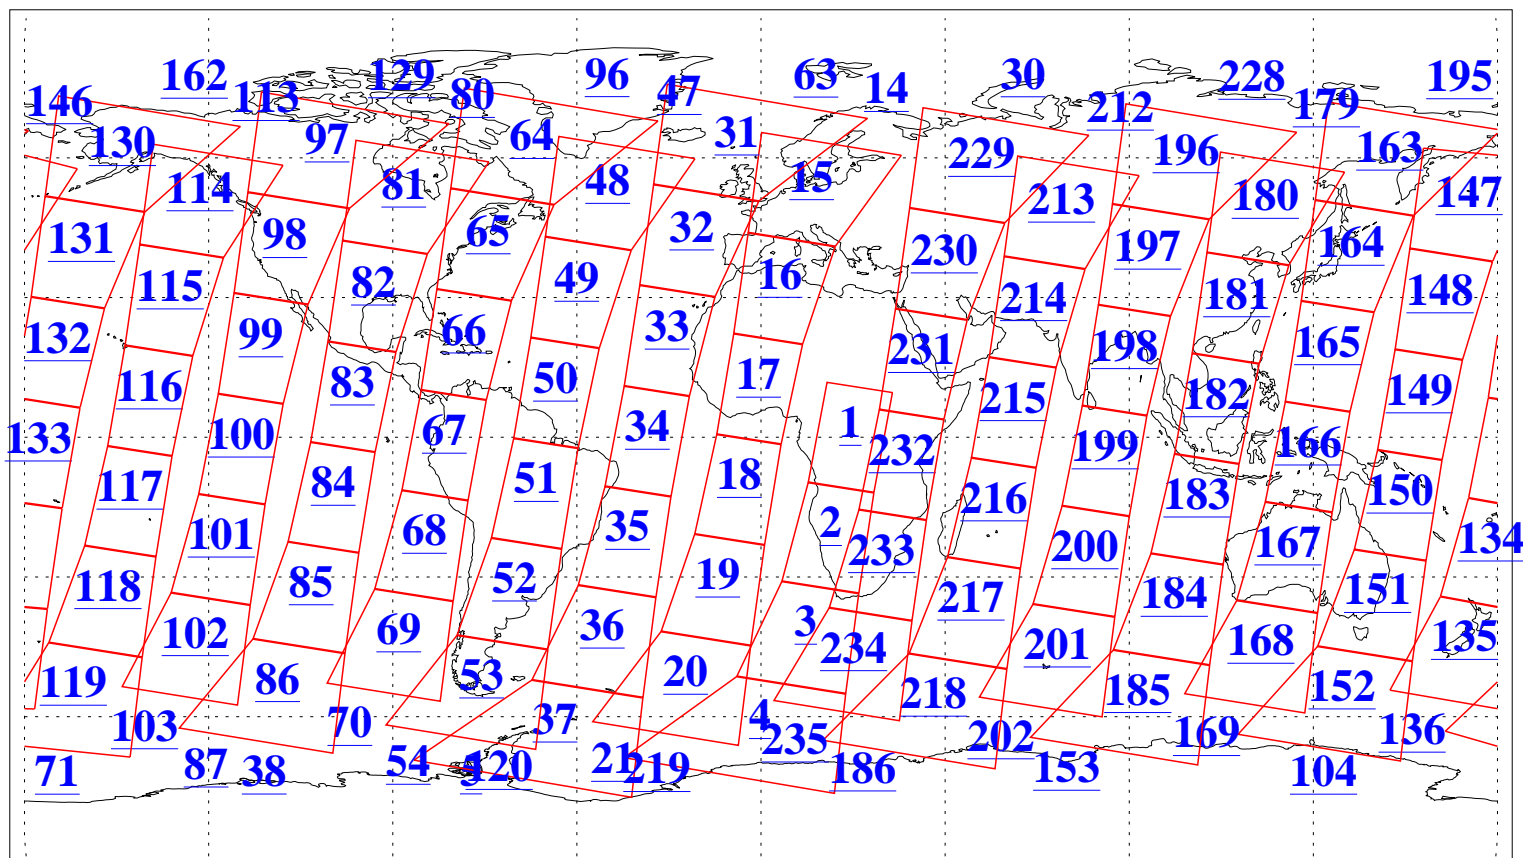

L1B Availability  
AMSU Granules: 240  
HSB Granules: 0  
AIRS Granules: 240

26 Aug 2018  
DoY 238  
Aqua Day 5958  
Granules: 1 to 120

Granules: 121 to 240

Legend: AMSU Available, HSB Available, AIRS Available

L1B Availability  
AMSU Granules: 240  
HSB Granules: 0  
AIRS Granules: 240

26 Aug 2018  
DoY 238  
Aqua Day 5958

Ascending Granules

Descending Granules

Legend: AMSU Available, HSB Available, AIRS Available

L1B Availability  
 AMSU Granules: 240  
 HSB Granules: 0  
 AIRS Granules: 240

26 Aug 2018  
 DoY 238  
 Aqua Day 5958

Northern Hemisphere Granules

Southern Hemisphere Granules

Legend: AMSU Available, HSB Available, AIRS Available