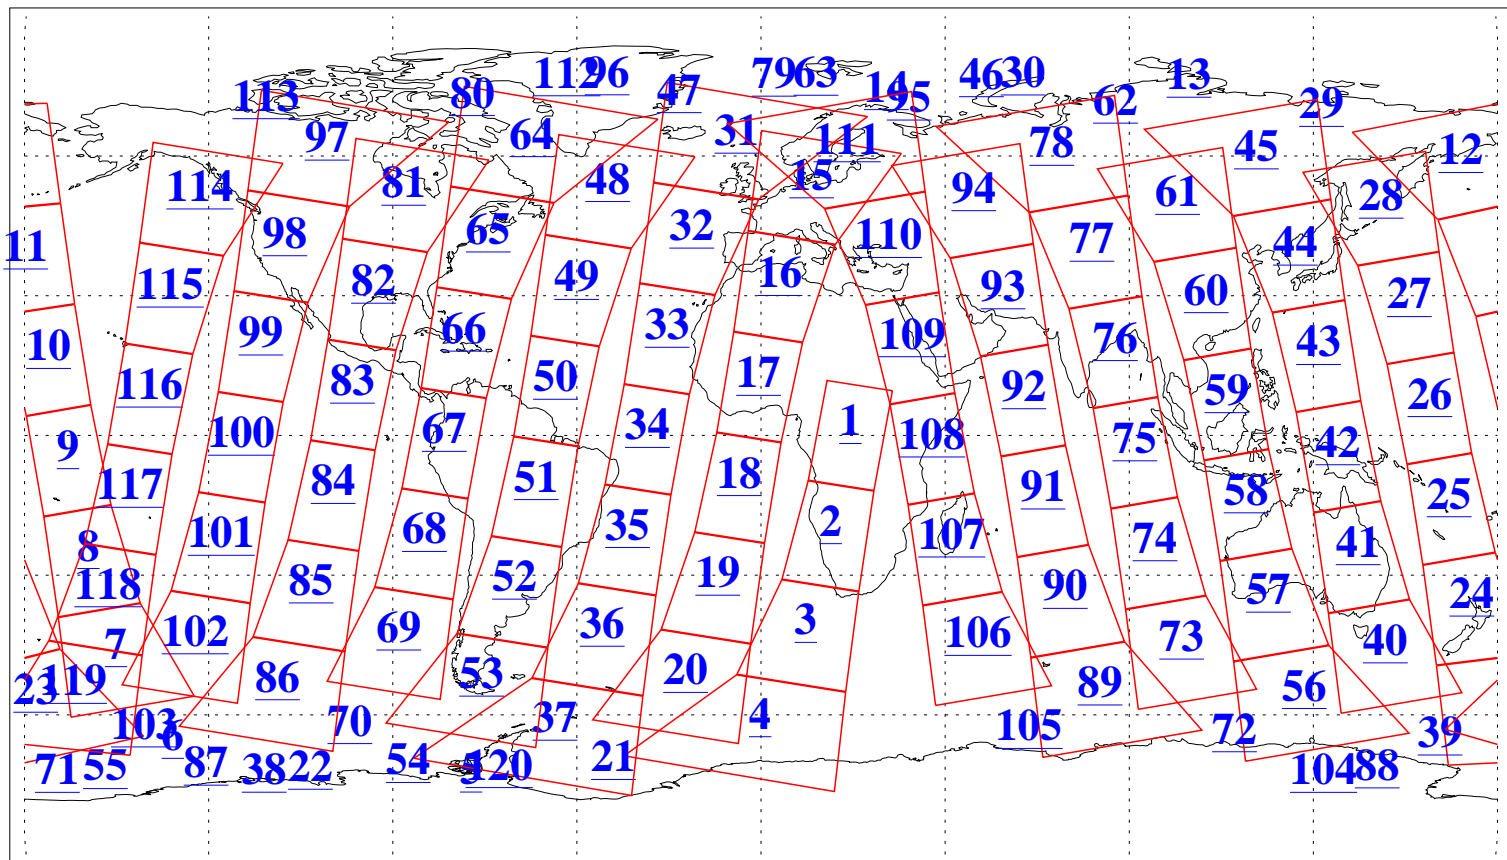

L1B Availability  
AMSU Granules: 240  
HSB Granules: 0  
AIRS Granules: 240

26 Aug 2018  
DoY 238  
Aqua Day 5958  
Granules: 1 to 120

Granules: 121 to 240

Legend: AMSU Available, HSB Available, AIRS Available

L1B Availability  
AMSU Granules: 240  
HSB Granules: 0  
AIRS Granules: 240

26 Aug 2018  
DoY 238  
Aqua Day 5958

Ascending Granules

Descending Granules

Legend: AMSU Available, HSB Available, AIRS Available

L1B Availability  
 AMSU Granules: 240  
 HSB Granules: 0  
 AIRS Granules: 240

26 Aug 2018  
 DoY 238  
 Aqua Day 5958

Northern Hemisphere Granules

Southern Hemisphere Granules

Legend: AMSU Available, HSB Available, AIRS Available