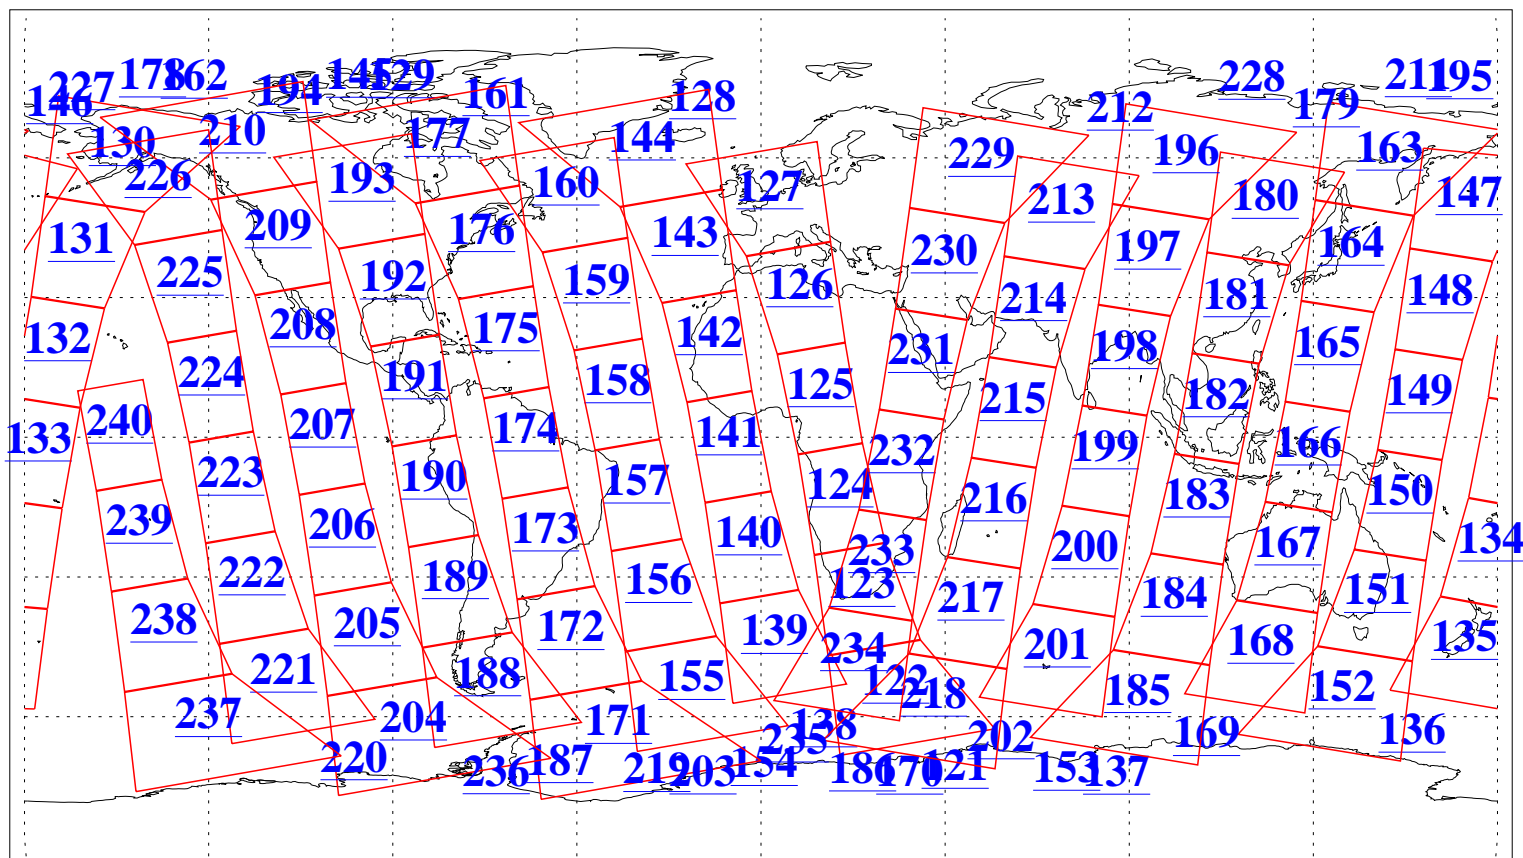

L1B Availability  
AMSU Granules: 240  
HSB Granules: 0  
AIRS Granules: 240

26 Aug 2018  
DoY 238  
Aqua Day 5958  
Granules: 1 to 120

Granules: 121 to 240

Legend: AMSU Available, HSB Available, AIRS Available

L1B Availability  
AMSU Granules: 240  
HSB Granules: 0  
AIRS Granules: 240

26 Aug 2018  
DoY 238  
Aqua Day 5958

Ascending Granules

Descending Granules

Legend: AMSU Available, HSB Available, AIRS Available

L1B Availability  
 AMSU Granules: 240  
 HSB Granules: 0  
 AIRS Granules: 240

26 Aug 2018  
 DoY 238  
 Aqua Day 5958

Northern Hemisphere Granules

Southern Hemisphere Granules

Legend: AMSU Available, HSB Available, AIRS Available