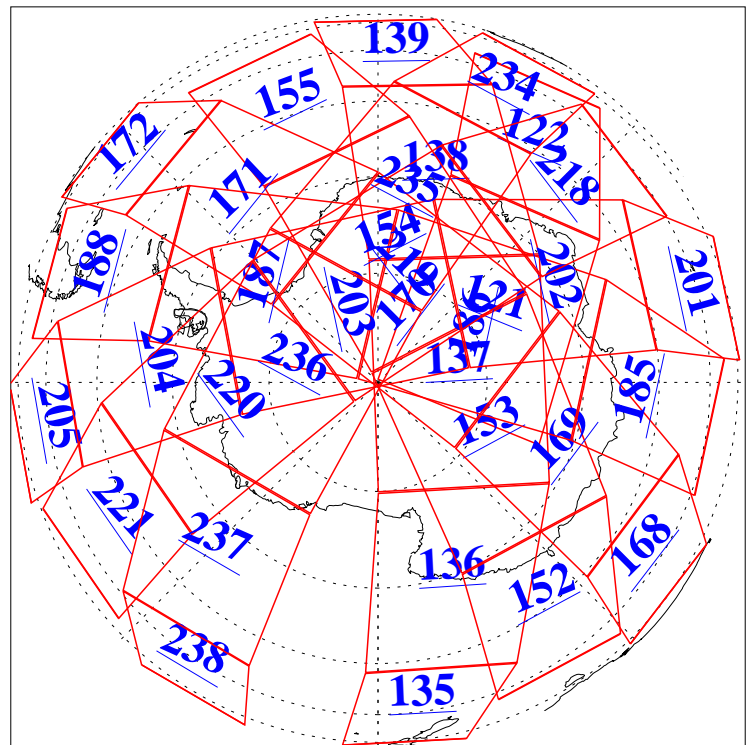

L1B Availability  
AMSU Granules: 240  
HSB Granules: 0  
AIRS Granules: 240

26 Aug 2018  
DoY 238  
Aqua Day 5958  
Granules: 1 to 120

Granules: 121 to 240

Legend: AMSU Available, HSB Available, AIRS Available

L1B Availability  
AMSU Granules: 240  
HSB Granules: 0  
AIRS Granules: 240

26 Aug 2018  
DoY 238  
Aqua Day 5958

Ascending Granules

Descending Granules

Legend: AMSU Available, HSB Available, AIRS Available

L1B Availability  
 AMSU Granules: 240  
 HSB Granules: 0  
 AIRS Granules: 240

26 Aug 2018  
 DoY 238  
 Aqua Day 5958

Northern Hemisphere Granules

Southern Hemisphere Granules

Legend: AMSU Available, HSB Available, AIRS Available