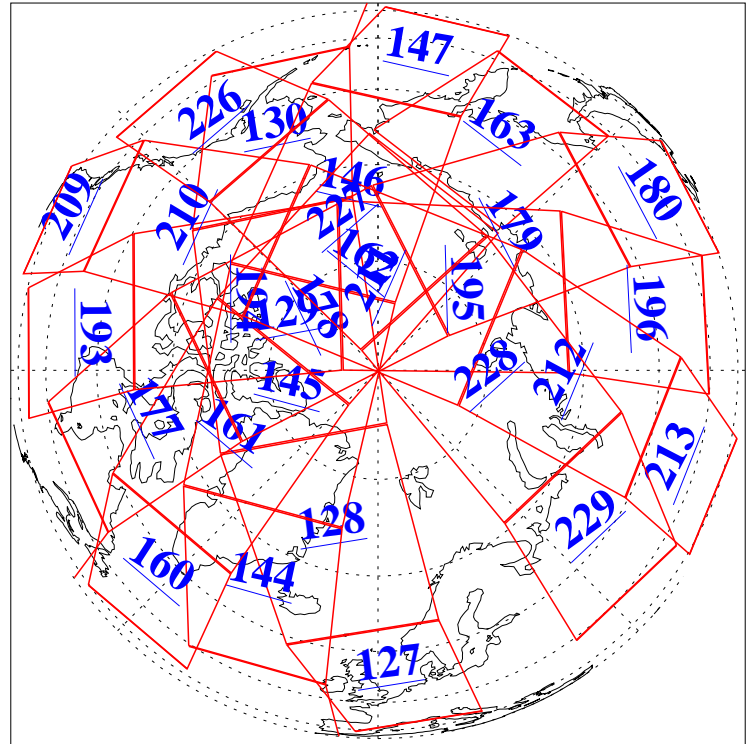

L1B Availability  
AMSU Granules: 240  
HSB Granules: 0  
AIRS Granules: 240

26 Aug 2018  
DoY 238  
Aqua Day 5958

Ascending Granules

Descending Granules

Legend: AMSU Available, HSB Available, AIRS Available

L1B Availability  
 AMSU Granules: 240  
 HSB Granules: 0  
 AIRS Granules: 240

26 Aug 2018  
 DoY 238  
 Aqua Day 5958

Northern Hemisphere Granules

Southern Hemisphere Granules

Legend: AMSU Available, HSB Available, AIRS Available