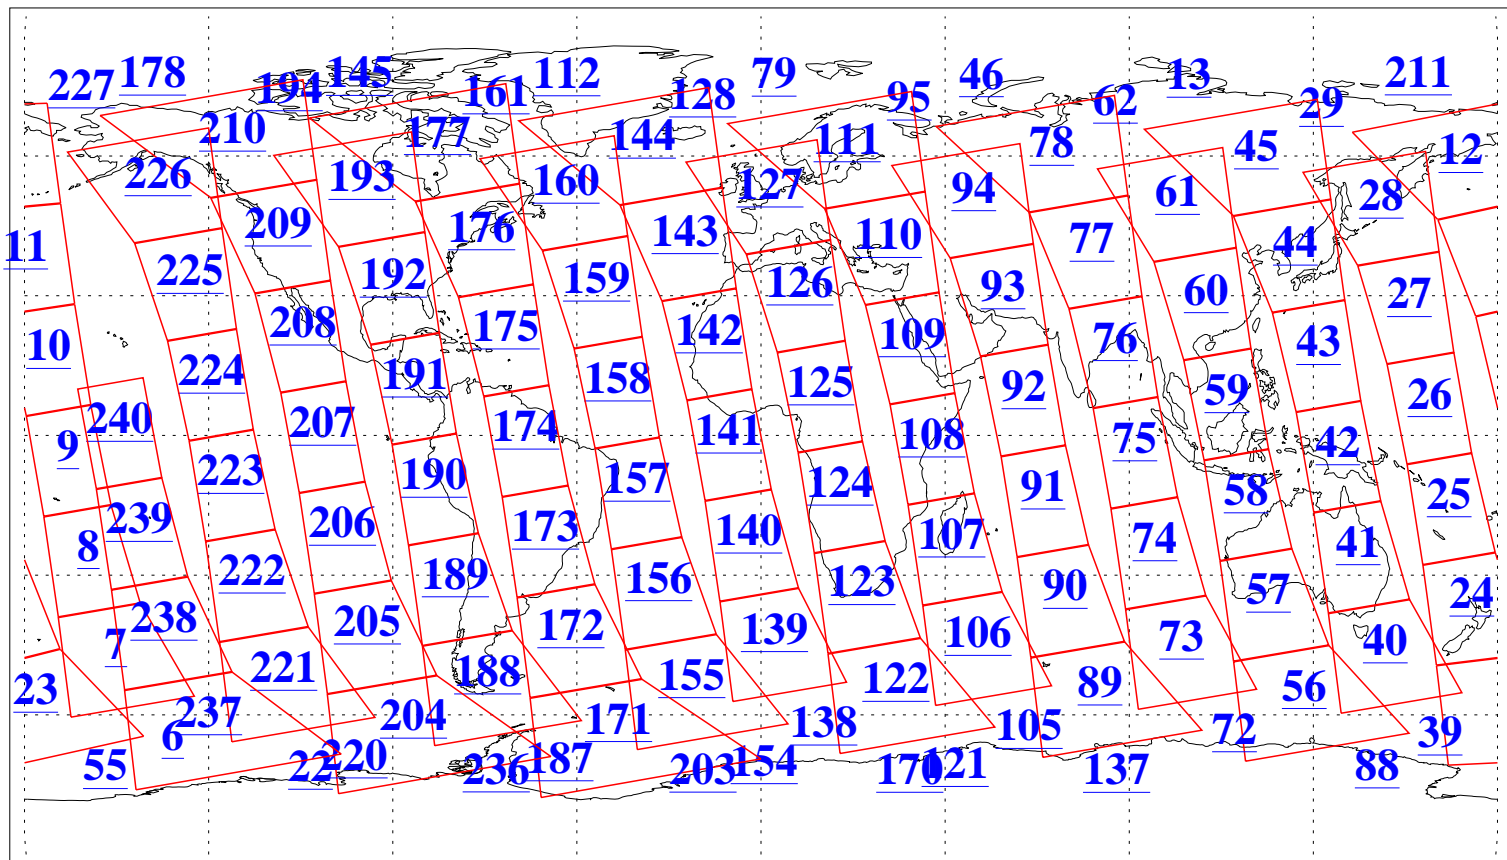

L1B Availability  
AMSU Granules: 240  
HSB Granules: 0  
AIRS Granules: 240

26 Aug 2018  
DoY 238  
Aqua Day 5958  
Granules: 1 to 120

Granules: 121 to 240

Legend: AMSU Available, HSB Available, AIRS Available

L1B Availability  
AMSU Granules: 240  
HSB Granules: 0  
AIRS Granules: 240

26 Aug 2018  
DoY 238  
Aqua Day 5958

Ascending Granules

Descending Granules

Legend: AMSU Available, HSB Available, AIRS Available

L1B Availability  
 AMSU Granules: 240  
 HSB Granules: 0  
 AIRS Granules: 240

26 Aug 2018  
 DoY 238  
 Aqua Day 5958

Northern Hemisphere Granules

Southern Hemisphere Granules

Legend: AMSU Available, HSB Available, AIRS Available