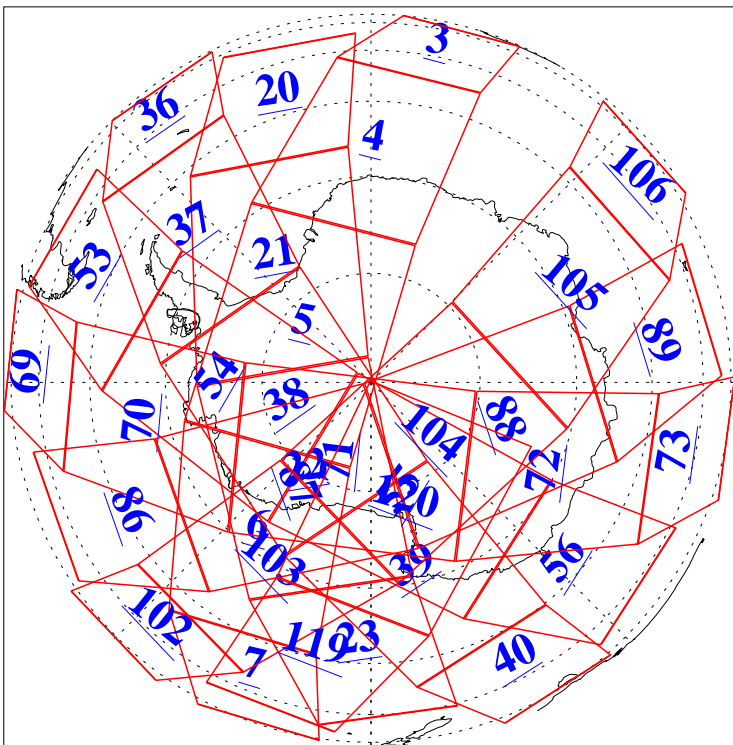

L1B Availability  
AMSU Granules: 240  
HSB Granules: 0  
AIRS Granules: 240

26 Aug 2018  
DoY 238  
Aqua Day 5958  
Granules: 1 to 120

Granules: 121 to 240

Legend: AMSU Available, HSB Available, AIRS Available

L1B Availability  
AMSU Granules: 240  
HSB Granules: 0  
AIRS Granules: 240

26 Aug 2018  
DoY 238  
Aqua Day 5958

Ascending Granules

Descending Granules

Legend: AMSU Available, HSB Available, AIRS Available

L1B Availability  
 AMSU Granules: 240  
 HSB Granules: 0  
 AIRS Granules: 240

26 Aug 2018  
 DoY 238  
 Aqua Day 5958

Northern Hemisphere Granules

Southern Hemisphere Granules

Legend: AMSU Available, HSB Available, AIRS Available