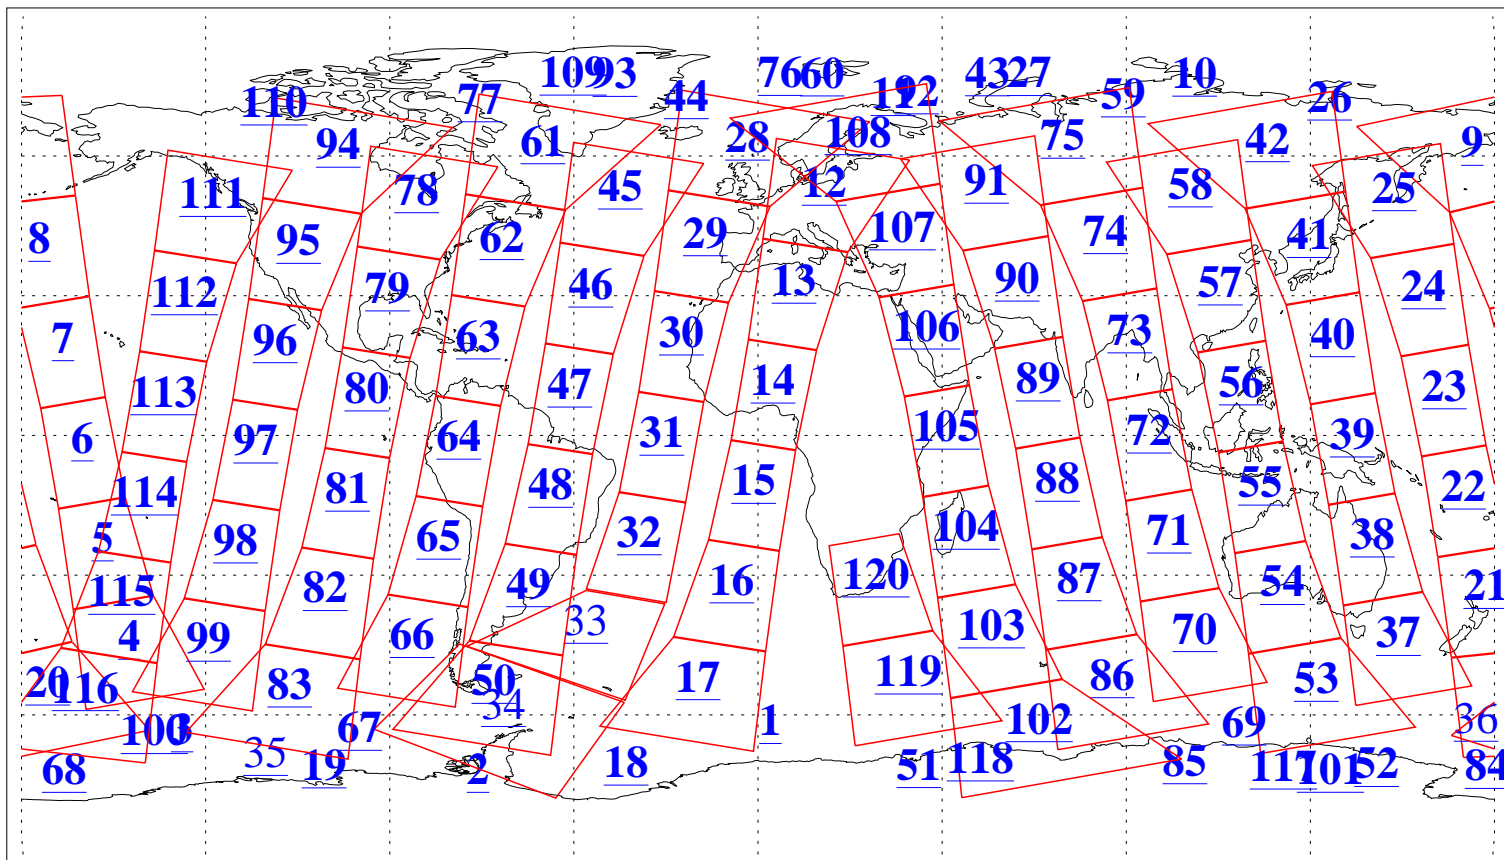

L1B Availability
AMSU Granules: 240
HSB Granules: 0
AIRS Granules: 236

21 Aug 2018
DoY 233
Aqua Day 5953
Granules: 1 to 120

Granules: 121 to 240

Legend: AMSU Available, HSB Available, AIRS Available

L1B Availability
AMSU Granules: 240
HSB Granules: 0
AIRS Granules: 236

21 Aug 2018
DoY 233
Aqua Day 5953

Ascending Granules

Descending Granules

Legend: AMSU Available, HSB Available, AIRS Available

L1B Availability
 AMSU Granules: 240
 HSB Granules: 0
 AIRS Granules: 236

21 Aug 2018
 DoY 233
 Aqua Day 5953

Northern Hemisphere Granules

Southern Hemisphere Granules

Legend: AMSU Available, HSB Available, AIRS Available