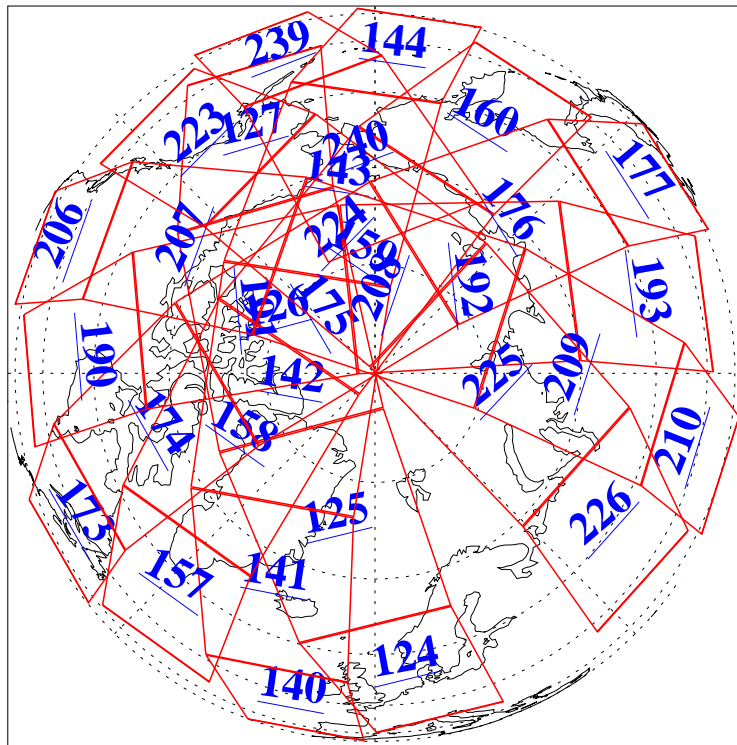

L1B Availability
AMSU Granules: 240
HSB Granules: 0
AIRS Granules: 236

21 Aug 2018
DoY 233
Aqua Day 5953
Granules: 1 to 120

Granules: 121 to 240

Legend: AMSU Available, HSB Available, AIRS Available

L1B Availability
AMSU Granules: 240
HSB Granules: 0
AIRS Granules: 236

21 Aug 2018
DoY 233
Aqua Day 5953

Ascending Granules

Descending Granules

Legend: AMSU Available, HSB Available, AIRS Available

L1B Availability
 AMSU Granules: 240
 HSB Granules: 0
 AIRS Granules: 236

21 Aug 2018
 DoY 233
 Aqua Day 5953

Northern Hemisphere Granules

Southern Hemisphere Granules

Legend: AMSU Available, HSB Available, AIRS Available