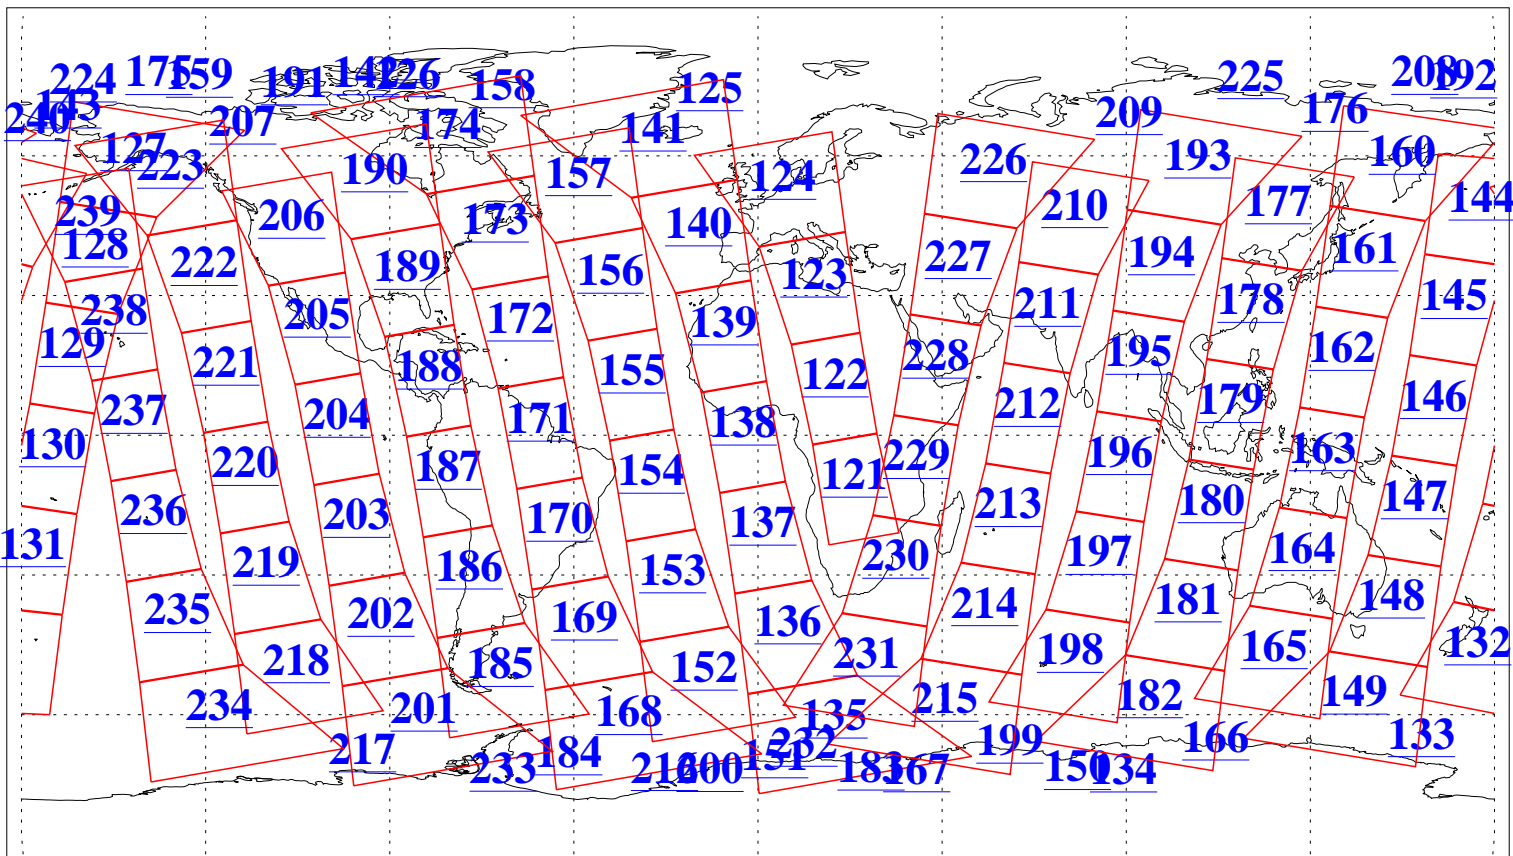

L1B Availability
AMSU Granules: 240
HSB Granules: 0
AIRS Granules: 236

21 Aug 2018
DoY 233
Aqua Day 5953
Granules: 1 to 120

Granules: 121 to 240

Legend: AMSU Available, HSB Available, AIRS Available

L1B Availability
AMSU Granules: 240
HSB Granules: 0
AIRS Granules: 236

21 Aug 2018
DoY 233
Aqua Day 5953

Ascending Granules

Descending Granules

Legend: AMSU Available, HSB Available, AIRS Available

L1B Availability
 AMSU Granules: 240
 HSB Granules: 0
 AIRS Granules: 236

21 Aug 2018
 DoY 233
 Aqua Day 5953

Northern Hemisphere Granules

Southern Hemisphere Granules

Legend: AMSU Available, HSB Available, AIRS Available