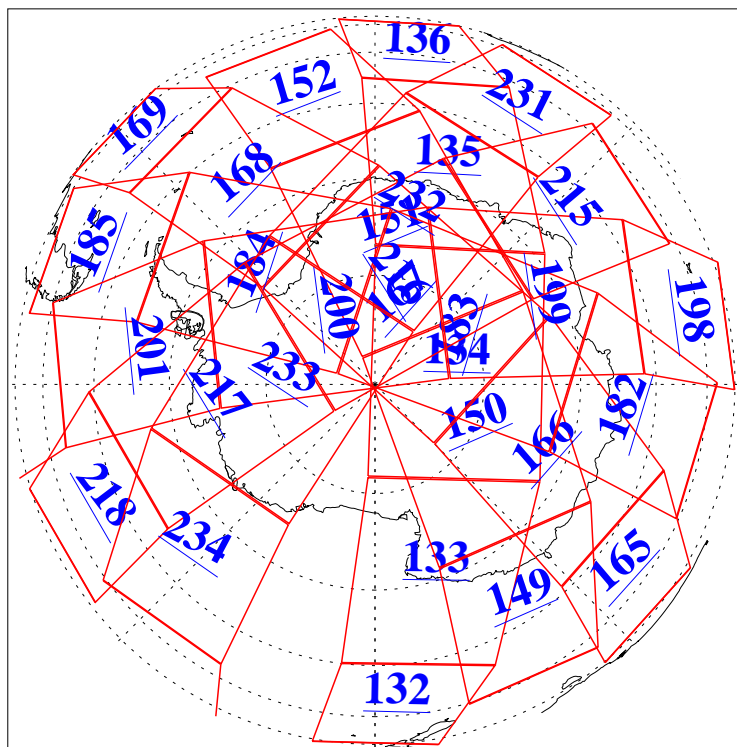

21 Aug 2018
DoY 233
Aqua Day 5953

Ascending Granules

Descending Granules

Legend: AMSU Available, HSB Available, AIRS Available

L1B Availability
 AMSU Granules: 240
 HSB Granules: 0
 AIRS Granules: 236

21 Aug 2018
 DoY 233
 Aqua Day 5953

Northern Hemisphere Granules

Southern Hemisphere Granules

Legend: AMSU Available, HSB Available, AIRS Available