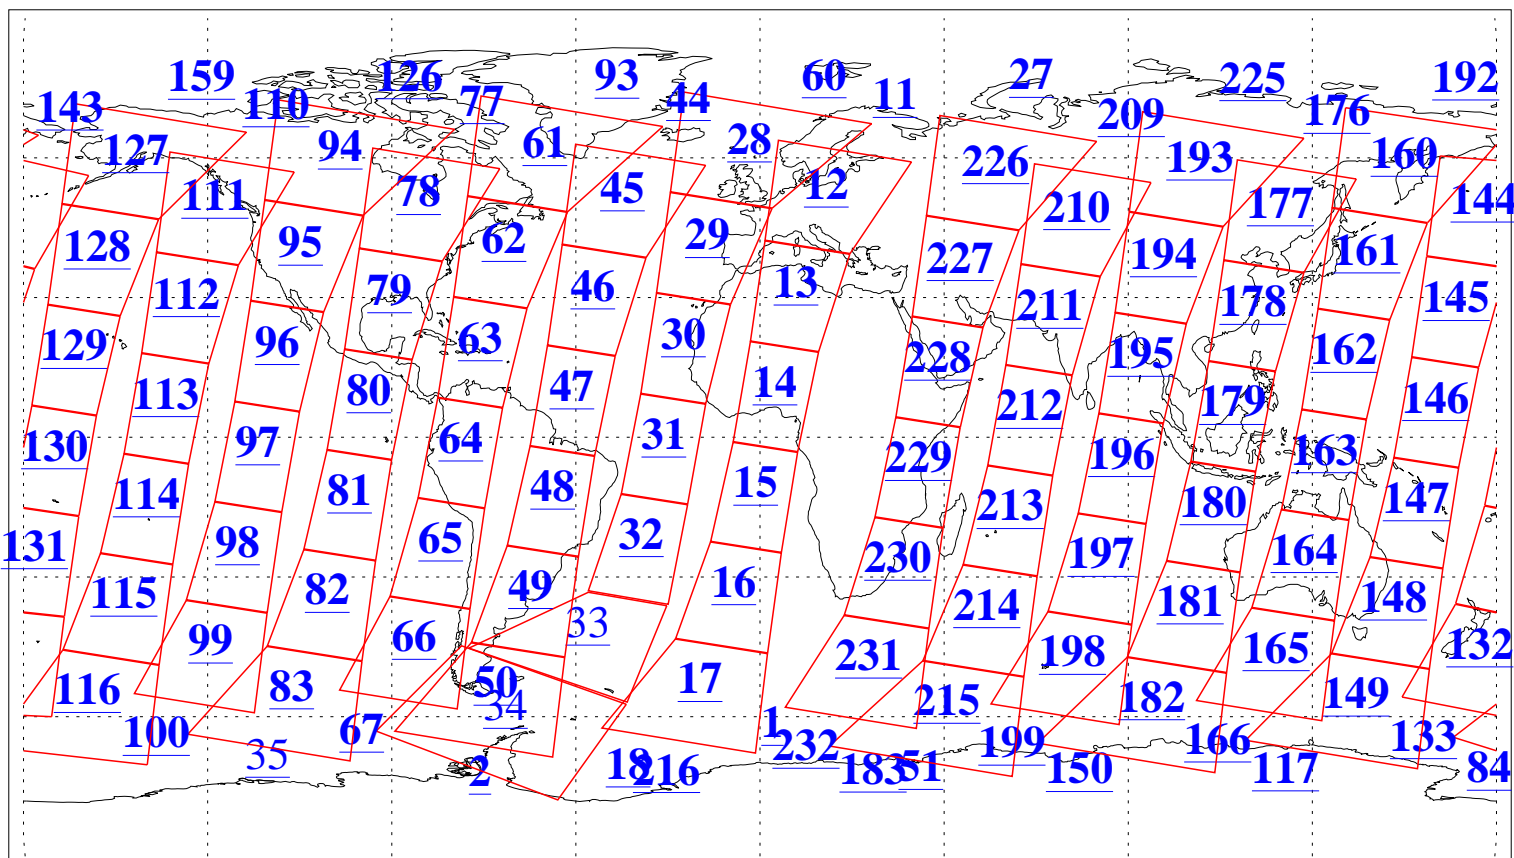

L1B Availability
AMSU Granules: 240
HSB Granules: 0
AIRS Granules: 236

21 Aug 2018
DoY 233
Aqua Day 5953
Granules: 1 to 120

Granules: 121 to 240

Legend: AMSU Available, HSB Available, AIRS Available

L1B Availability
AMSU Granules: 240
HSB Granules: 0
AIRS Granules: 236

21 Aug 2018
DoY 233
Aqua Day 5953

Ascending Granules

Descending Granules

Legend: AMSU Available, HSB Available, AIRS Available

L1B Availability
 AMSU Granules: 240
 HSB Granules: 0
 AIRS Granules: 236

21 Aug 2018
 DoY 233
 Aqua Day 5953

Northern Hemisphere Granules

Southern Hemisphere Granules

Legend: AMSU Available, HSB Available, AIRS Available