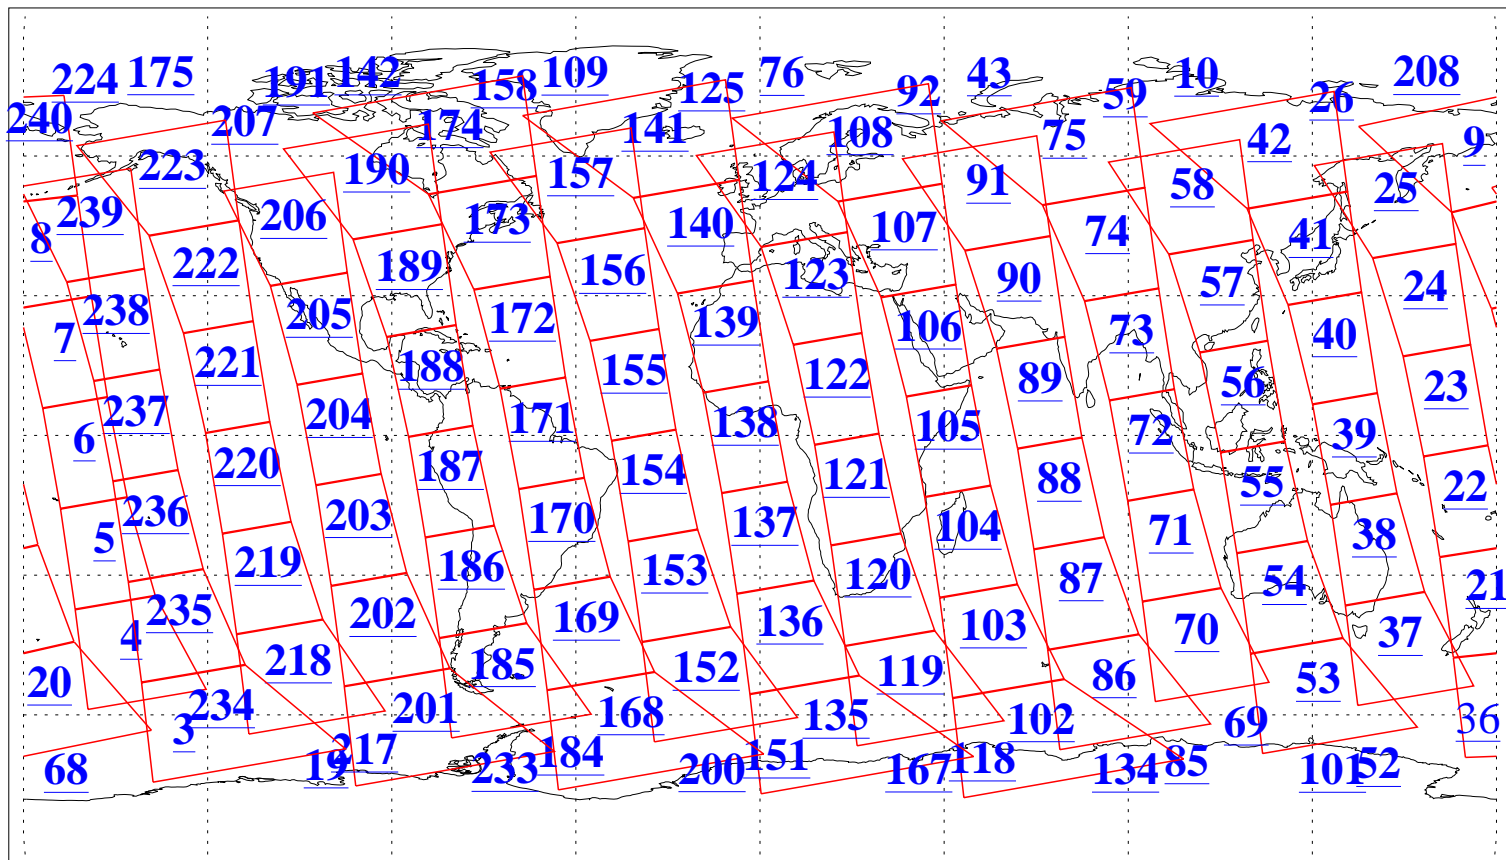

L1B Availability
AMSU Granules: 240
HSB Granules: 0
AIRS Granules: 236

21 Aug 2018
DoY 233
Aqua Day 5953
Granules: 1 to 120

Granules: 121 to 240

Legend: AMSU Available, HSB Available, AIRS Available

L1B Availability
AMSU Granules: 240
HSB Granules: 0
AIRS Granules: 236

21 Aug 2018
DoY 233
Aqua Day 5953

Ascending Granules

Descending Granules

Legend: AMSU Available, HSB Available, AIRS Available

L1B Availability
 AMSU Granules: 240
 HSB Granules: 0
 AIRS Granules: 236

21 Aug 2018
 DoY 233
 Aqua Day 5953

Northern Hemisphere Granules

Southern Hemisphere Granules

Legend: AMSU Available, HSB Available, AIRS Available