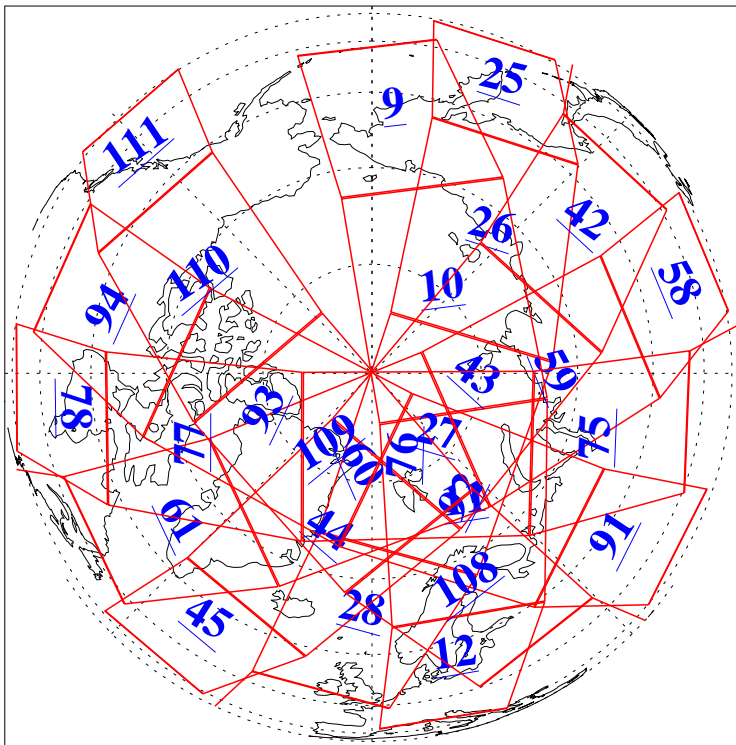

L1B Availability
AMSU Granules: 240
HSB Granules: 0
AIRS Granules: 236

21 Aug 2018
DoY 233
Aqua Day 5953
Granules: 1 to 120

Granules: 121 to 240

Legend: AMSU Available, HSB Available, AIRS Available

L1B Availability
AMSU Granules: 240
HSB Granules: 0
AIRS Granules: 236

21 Aug 2018
DoY 233
Aqua Day 5953

Ascending Granules

Descending Granules

Legend: AMSU Available, HSB Available, AIRS Available

L1B Availability
 AMSU Granules: 240
 HSB Granules: 0
 AIRS Granules: 236

21 Aug 2018
 DoY 233
 Aqua Day 5953

Northern Hemisphere Granules

Southern Hemisphere Granules

Legend: AMSU Available, HSB Available, AIRS Available