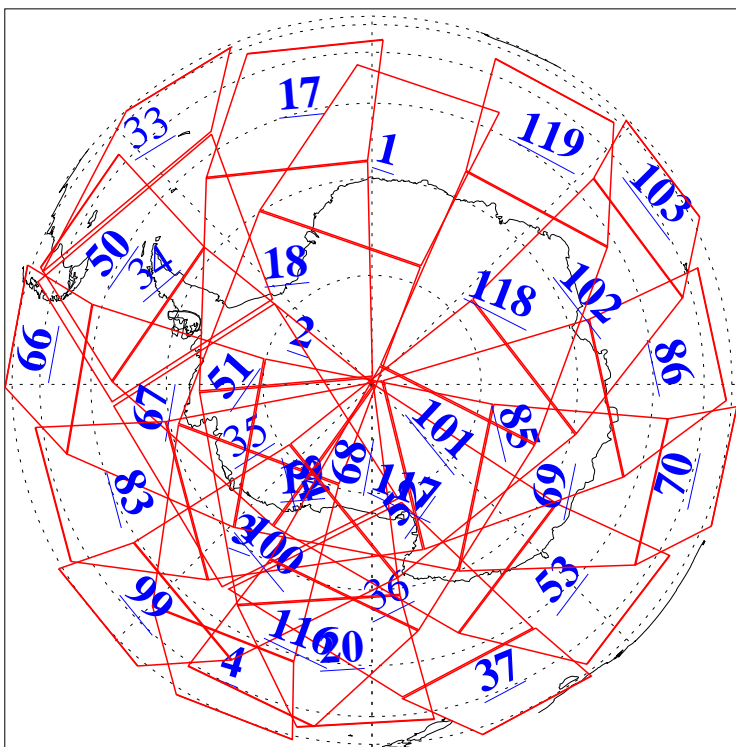

L1B Availability
AMSU Granules: 240
HSB Granules: 0
AIRS Granules: 236

21 Aug 2018
DoY 233
Aqua Day 5953
Granules: 1 to 120

Granules: 121 to 240

Legend: AMSU Available, HSB Available, AIRS Available

L1B Availability
AMSU Granules: 240
HSB Granules: 0
AIRS Granules: 236

21 Aug 2018
DoY 233
Aqua Day 5953

Ascending Granules

Descending Granules

Legend: AMSU Available, HSB Available, AIRS Available

L1B Availability
 AMSU Granules: 240
 HSB Granules: 0
 AIRS Granules: 236

21 Aug 2018
 DoY 233
 Aqua Day 5953

Northern Hemisphere Granules

Southern Hemisphere Granules

Legend: AMSU Available, HSB Available, AIRS Available