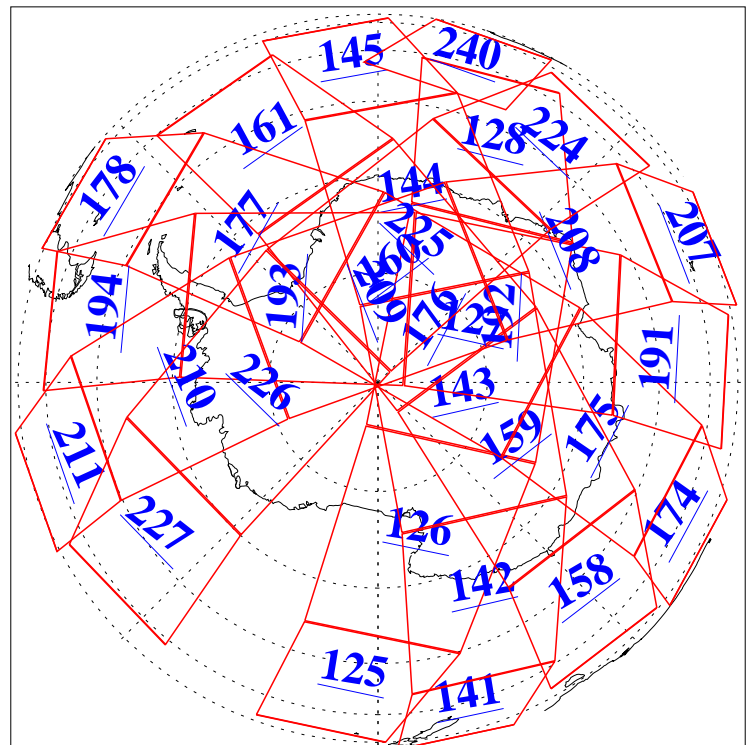

L1B Availability  
AMSU Granules: 240  
HSB Granules: 0  
AIRS Granules: 240

20 Aug 2018  
DoY 232  
Aqua Day 5952  
Granules: 1 to 120

Granules: 121 to 240

Legend: AMSU Available, HSB Available, AIRS Available

L1B Availability  
AMSU Granules: 240  
HSB Granules: 0  
AIRS Granules: 240

20 Aug 2018  
DoY 232  
Aqua Day 5952

Ascending Granules

Descending Granules

Legend: AMSU Available, HSB Available, AIRS Available

L1B Availability  
 AMSU Granules: 240  
 HSB Granules: 0  
 AIRS Granules: 240

20 Aug 2018  
 DoY 232  
 Aqua Day 5952

Northern Hemisphere Granules

Southern Hemisphere Granules

Legend: AMSU Available, HSB Available, AIRS Available