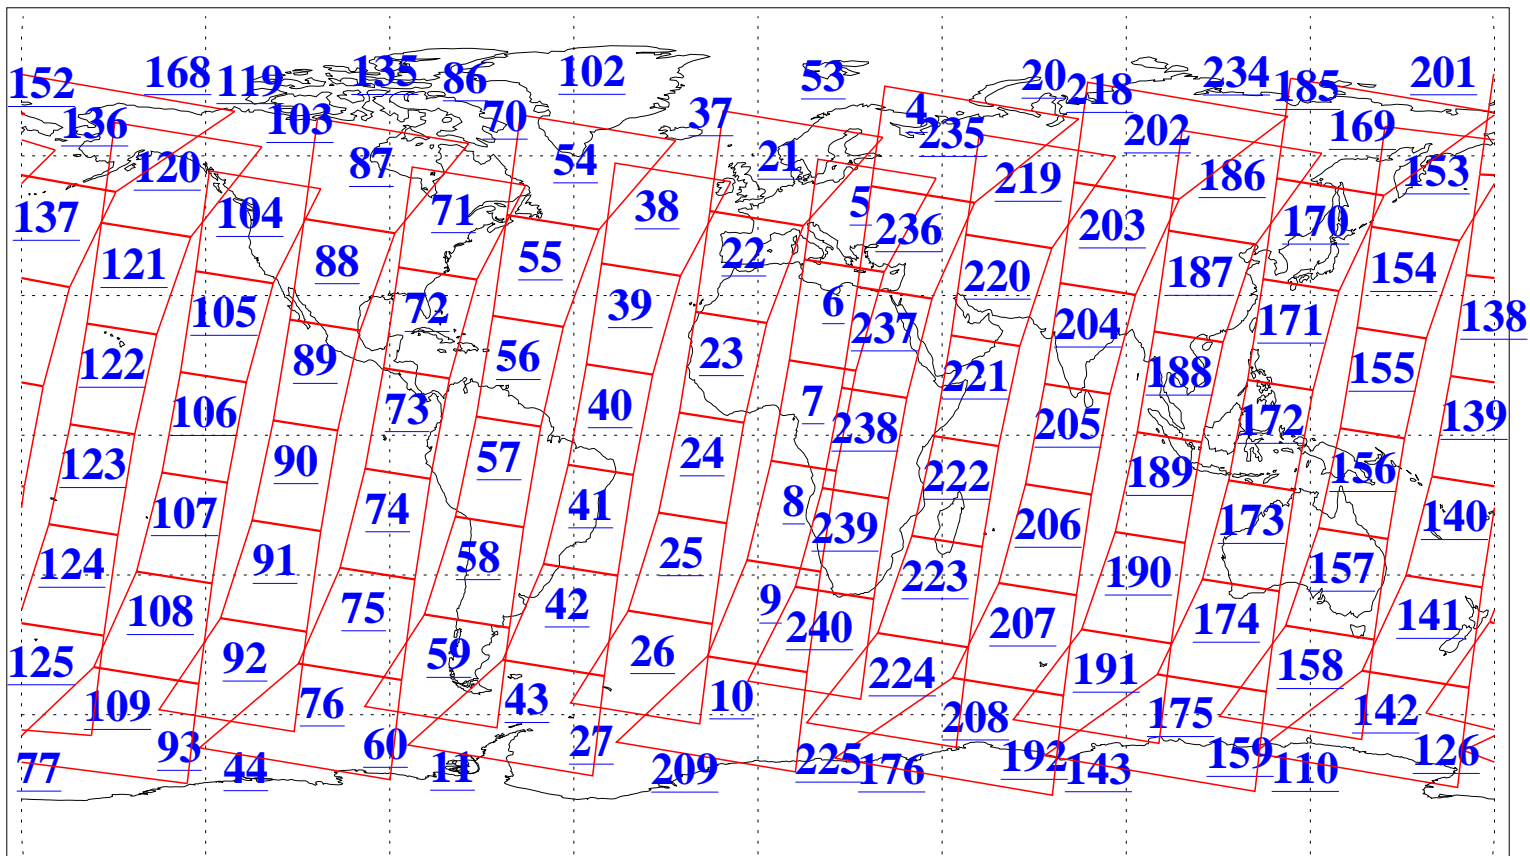

L1B Availability  
AMSU Granules: 240  
HSB Granules: 0  
AIRS Granules: 240

20 Aug 2018  
DoY 232  
Aqua Day 5952  
Granules: 1 to 120

Granules: 121 to 240

Legend: AMSU Available, HSB Available, AIRS Available

L1B Availability  
AMSU Granules: 240  
HSB Granules: 0  
AIRS Granules: 240

20 Aug 2018  
DoY 232  
Aqua Day 5952

Ascending Granules

Descending Granules

Legend: AMSU Available, HSB Available, AIRS Available

L1B Availability  
 AMSU Granules: 240  
 HSB Granules: 0  
 AIRS Granules: 240

20 Aug 2018  
 DoY 232  
 Aqua Day 5952

Northern Hemisphere Granules

Southern Hemisphere Granules

Legend: AMSU Available, HSB Available, AIRS Available