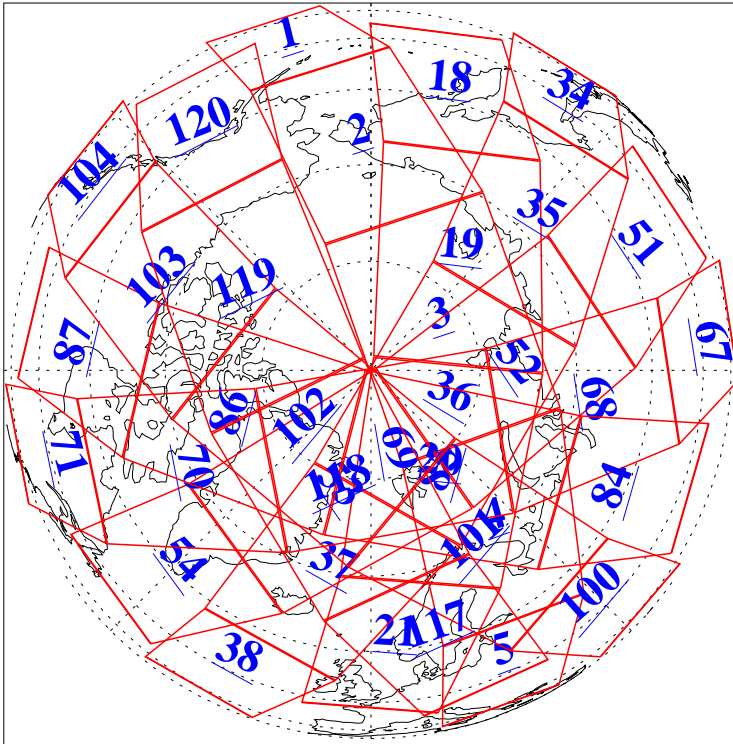

L1B Availability  
AMSU Granules: 240  
HSB Granules: 0  
AIRS Granules: 240

20 Aug 2018  
DoY 232  
Aqua Day 5952  
Granules: 1 to 120

Granules: 121 to 240

Legend: AMSU Available, HSB Available, AIRS Available

L1B Availability  
AMSU Granules: 240  
HSB Granules: 0  
AIRS Granules: 240

20 Aug 2018  
DoY 232  
Aqua Day 5952

Ascending Granules

Descending Granules

Legend: AMSU Available, HSB Available, AIRS Available

L1B Availability  
 AMSU Granules: 240  
 HSB Granules: 0  
 AIRS Granules: 240

20 Aug 2018  
 DoY 232  
 Aqua Day 5952

Northern Hemisphere Granules

Southern Hemisphere Granules

Legend: AMSU Available, HSB Available, AIRS Available