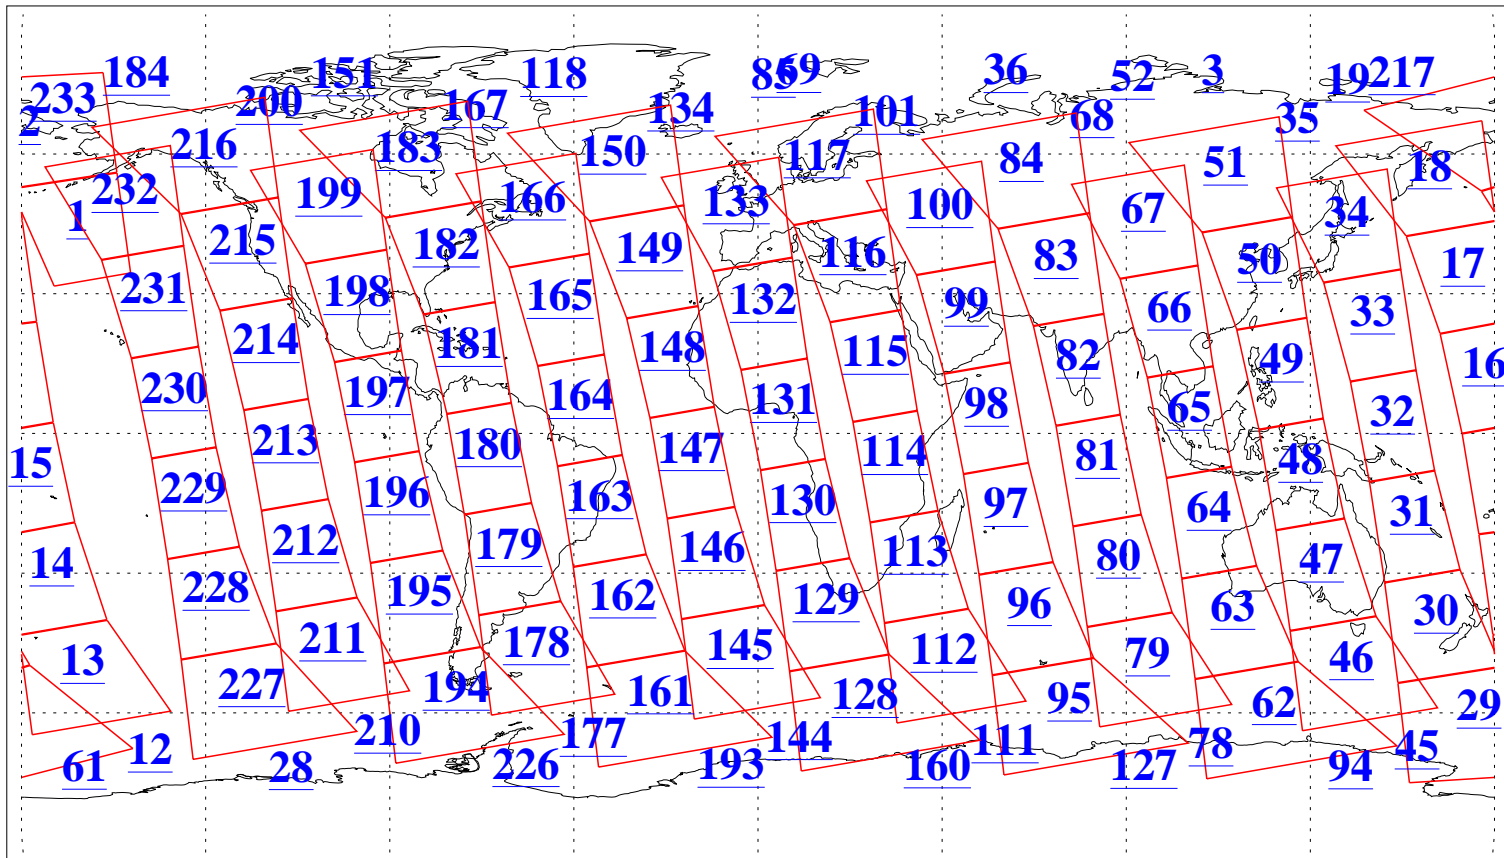

L1B Availability  
AMSU Granules: 240  
HSB Granules: 0  
AIRS Granules: 240

20 Aug 2018  
DoY 232  
Aqua Day 5952  
Granules: 1 to 120

Granules: 121 to 240

Legend: AMSU Available, HSB Available, AIRS Available

L1B Availability  
AMSU Granules: 240  
HSB Granules: 0  
AIRS Granules: 240

20 Aug 2018  
DoY 232  
Aqua Day 5952

Ascending Granules

Descending Granules

Legend: AMSU Available, HSB Available, AIRS Available

L1B Availability  
 AMSU Granules: 240  
 HSB Granules: 0  
 AIRS Granules: 240

20 Aug 2018  
 DoY 232  
 Aqua Day 5952

Northern Hemisphere Granules

Southern Hemisphere Granules

Legend: AMSU Available, HSB Available, AIRS Available