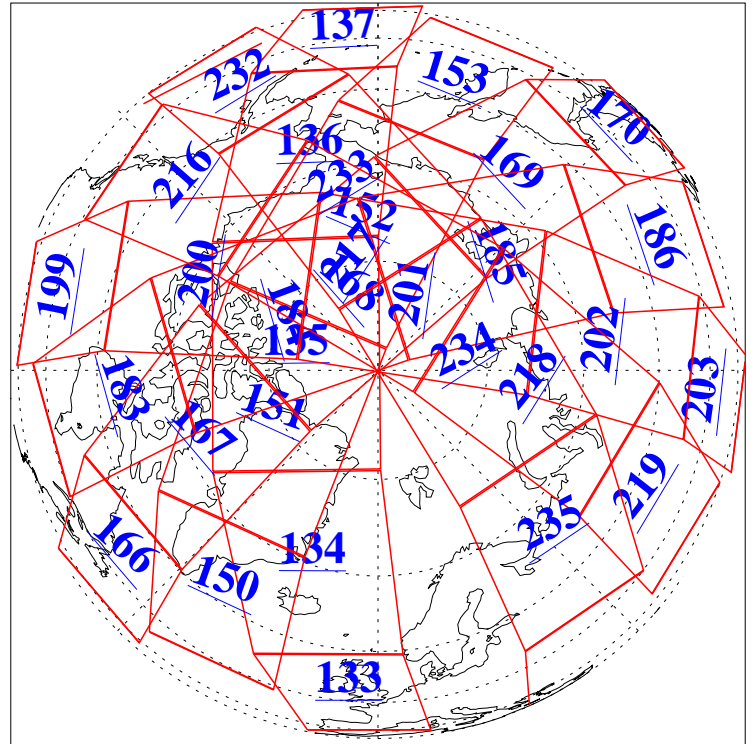

L1B Availability  
AMSU Granules: 240  
HSB Granules: 0  
AIRS Granules: 240

20 Aug 2018  
DoY 232  
Aqua Day 5952

Ascending Granules

Descending Granules

Legend: AMSU Available, HSB Available, AIRS Available

L1B Availability  
 AMSU Granules: 240  
 HSB Granules: 0  
 AIRS Granules: 240

20 Aug 2018  
 DoY 232  
 Aqua Day 5952

Northern Hemisphere Granules

Southern Hemisphere Granules

Legend: AMSU Available, HSB Available, AIRS Available