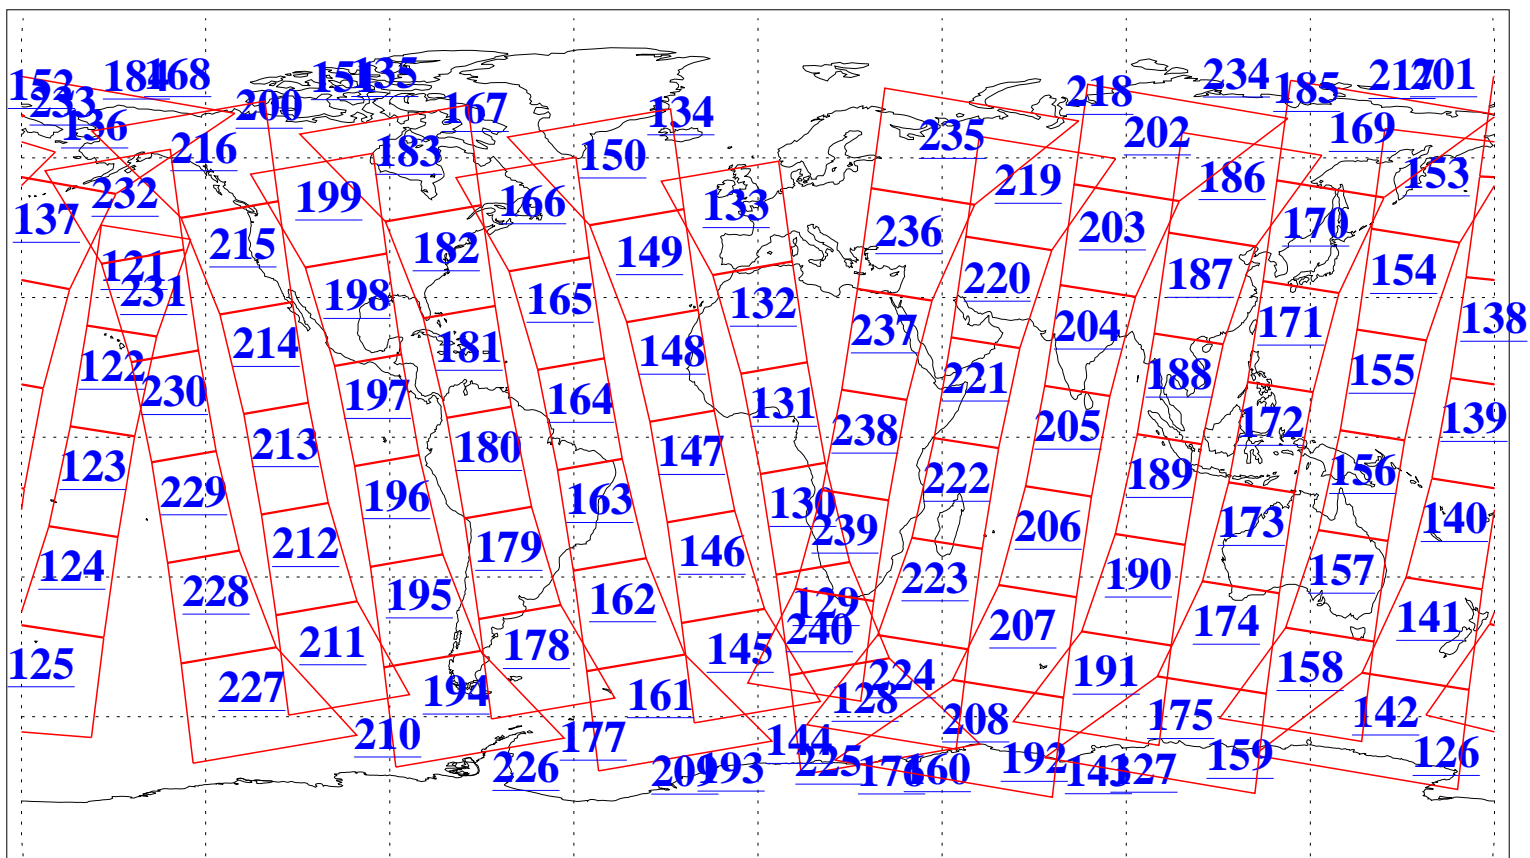

L1B Availability  
AMSU Granules: 240  
HSB Granules: 0  
AIRS Granules: 240

20 Aug 2018  
DoY 232  
Aqua Day 5952  
Granules: 1 to 120

Granules: 121 to 240

Legend: AMSU Available, HSB Available, AIRS Available

L1B Availability  
AMSU Granules: 240  
HSB Granules: 0  
AIRS Granules: 240

20 Aug 2018  
DoY 232  
Aqua Day 5952

Ascending Granules

Descending Granules

Legend: AMSU Available, HSB Available, AIRS Available

L1B Availability  
 AMSU Granules: 240  
 HSB Granules: 0  
 AIRS Granules: 240

20 Aug 2018  
 DoY 232  
 Aqua Day 5952

Northern Hemisphere Granules

Southern Hemisphere Granules

Legend: AMSU Available, HSB Available, AIRS Available