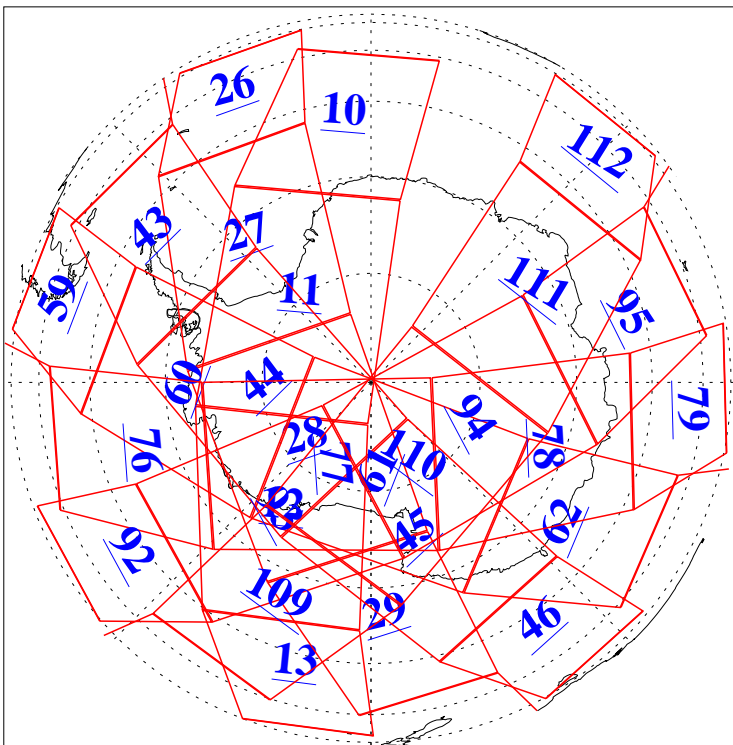

L1B Availability  
AMSU Granules: 240  
HSB Granules: 0  
AIRS Granules: 240

20 Aug 2018  
DoY 232  
Aqua Day 5952  
Granules: 1 to 120

Granules: 121 to 240

Legend: AMSU Available, HSB Available, AIRS Available

L1B Availability  
AMSU Granules: 240  
HSB Granules: 0  
AIRS Granules: 240

20 Aug 2018  
DoY 232  
Aqua Day 5952

Ascending Granules

Descending Granules

Legend: AMSU Available, HSB Available, AIRS Available

L1B Availability  
 AMSU Granules: 240  
 HSB Granules: 0  
 AIRS Granules: 240

20 Aug 2018  
 DoY 232  
 Aqua Day 5952

Northern Hemisphere Granules

Southern Hemisphere Granules

Legend: AMSU Available, HSB Available, AIRS Available