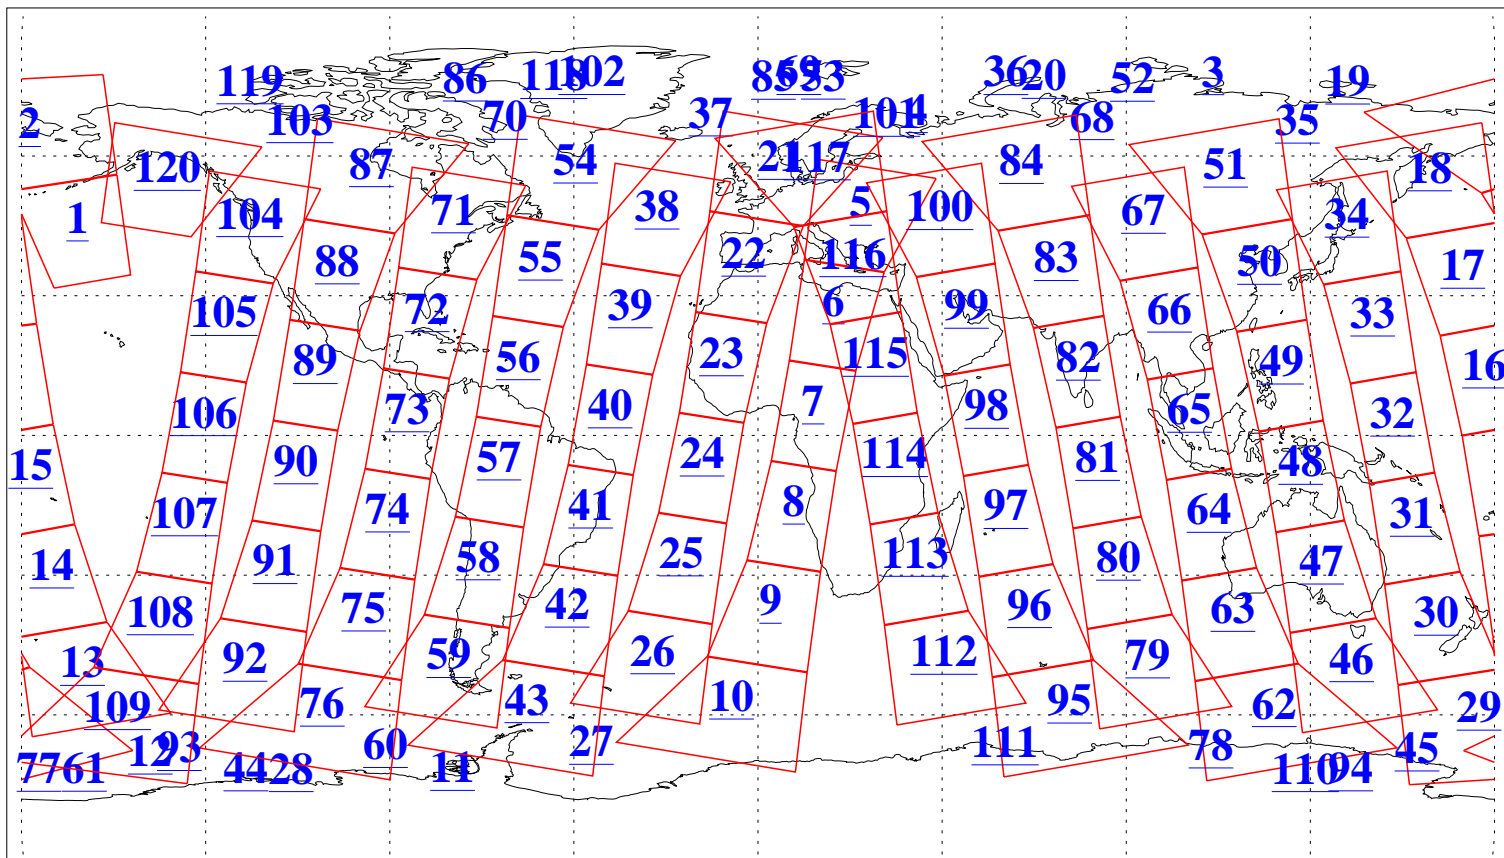

L1B Availability  
AMSU Granules: 240  
HSB Granules: 0  
AIRS Granules: 240

20 Aug 2018  
DoY 232  
Aqua Day 5952  
Granules: 1 to 120

Granules: 121 to 240

Legend: AMSU Available, HSB Available, AIRS Available

L1B Availability  
AMSU Granules: 240  
HSB Granules: 0  
AIRS Granules: 240

20 Aug 2018  
DoY 232  
Aqua Day 5952

Ascending Granules

Descending Granules

Legend: AMSU Available, HSB Available, AIRS Available

L1B Availability  
 AMSU Granules: 240  
 HSB Granules: 0  
 AIRS Granules: 240

20 Aug 2018  
 DoY 232  
 Aqua Day 5952

Northern Hemisphere Granules

Southern Hemisphere Granules

Legend: AMSU Available, HSB Available, AIRS Available