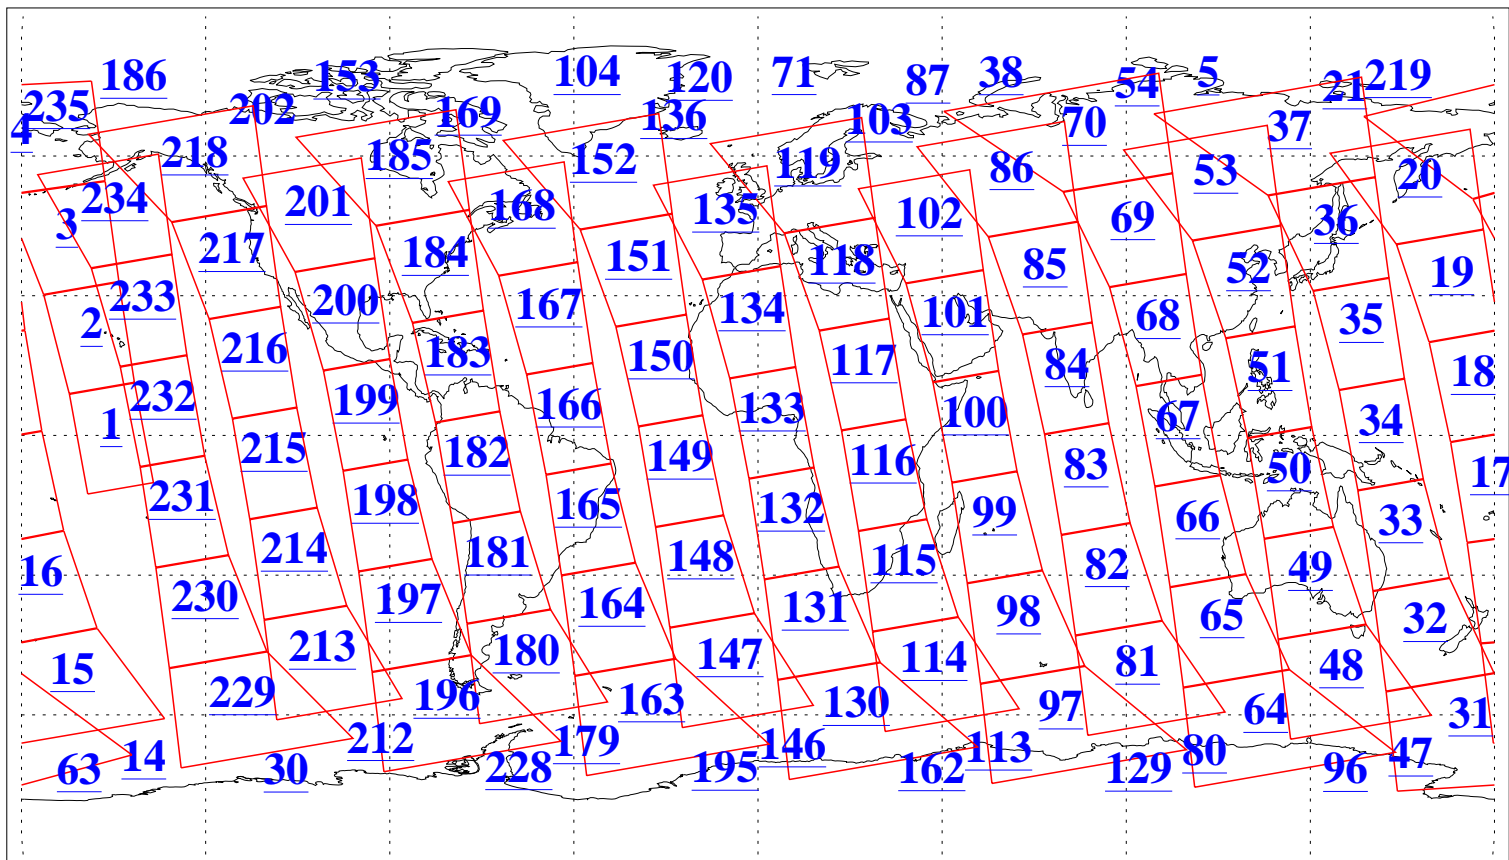

L1B Availability
AMSU Granules: 239
HSB Granules: 0
AIRS Granules: 240

18 Aug 2018
DoY 230
Aqua Day 5950
Granules: 1 to 120

Granules: 121 to 240

Legend: AMSU Available, HSB Available, AIRS Available

L1B Availability
AMSU Granules: 239
HSB Granules: 0
AIRS Granules: 240

18 Aug 2018
DoY 230
Aqua Day 5950

Ascending Granules

Descending Granules

Legend: AMSU Available, HSB Available, AIRS Available

L1B Availability
 AMSU Granules: 239
 HSB Granules: 0
 AIRS Granules: 240

18 Aug 2018
 DoY 230
 Aqua Day 5950

Northern Hemisphere Granules

Southern Hemisphere Granules

Legend: AMSU Available, HSB Available, AIRS Available