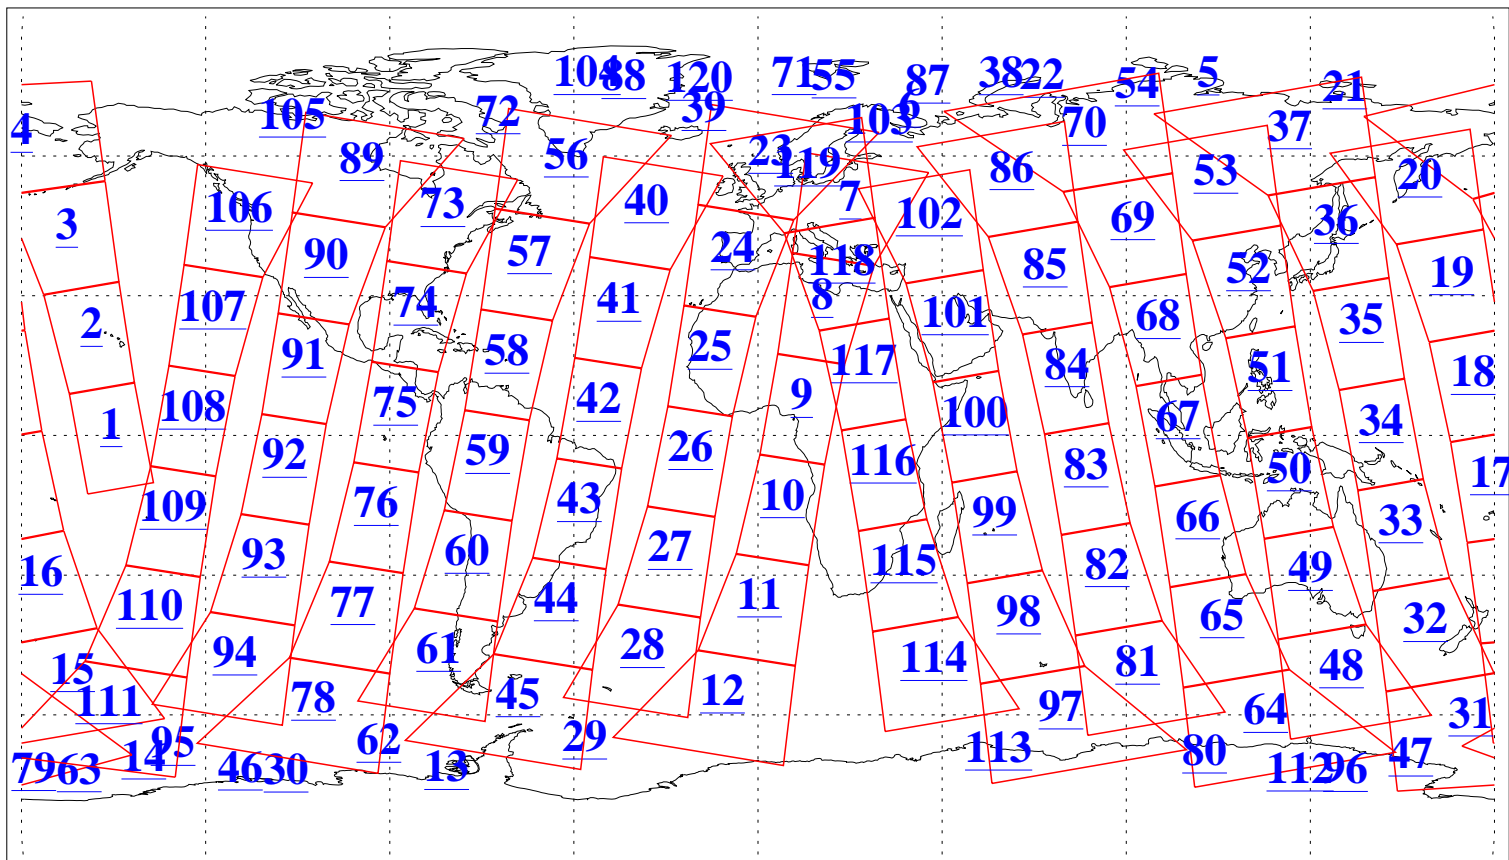

L1B Availability
AMSU Granules: 239
HSB Granules: 0
AIRS Granules: 240

18 Aug 2018
DoY 230
Aqua Day 5950
Granules: 1 to 120

Granules: 121 to 240

Legend: AMSU Available, HSB Available, AIRS Available

L1B Availability
AMSU Granules: 239
HSB Granules: 0
AIRS Granules: 240

18 Aug 2018
DoY 230
Aqua Day 5950

Ascending Granules

Descending Granules

Legend: AMSU Available, HSB Available, AIRS Available

L1B Availability
 AMSU Granules: 239
 HSB Granules: 0
 AIRS Granules: 240

18 Aug 2018
 DoY 230
 Aqua Day 5950

Northern Hemisphere Granules

Southern Hemisphere Granules

Legend: AMSU Available, HSB Available, AIRS Available