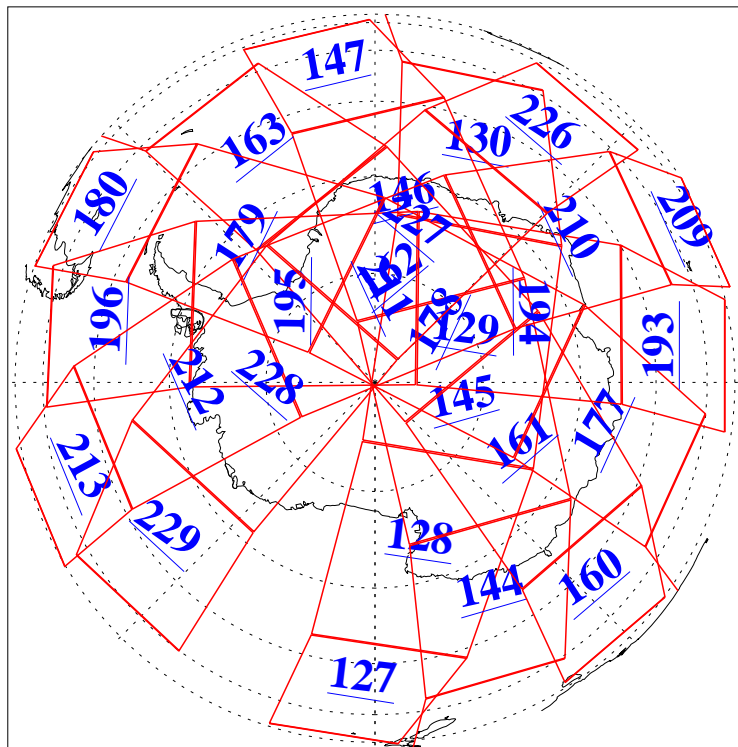

18 Aug 2018
DoY 230
Aqua Day 5950

Ascending Granules

Descending Granules

Legend: AMSU Available, HSB Available, AIRS Available

L1B Availability
 AMSU Granules: 239
 HSB Granules: 0
 AIRS Granules: 240

18 Aug 2018
 DoY 230
 Aqua Day 5950

Northern Hemisphere Granules

Southern Hemisphere Granules

Legend: AMSU Available, HSB Available, AIRS Available