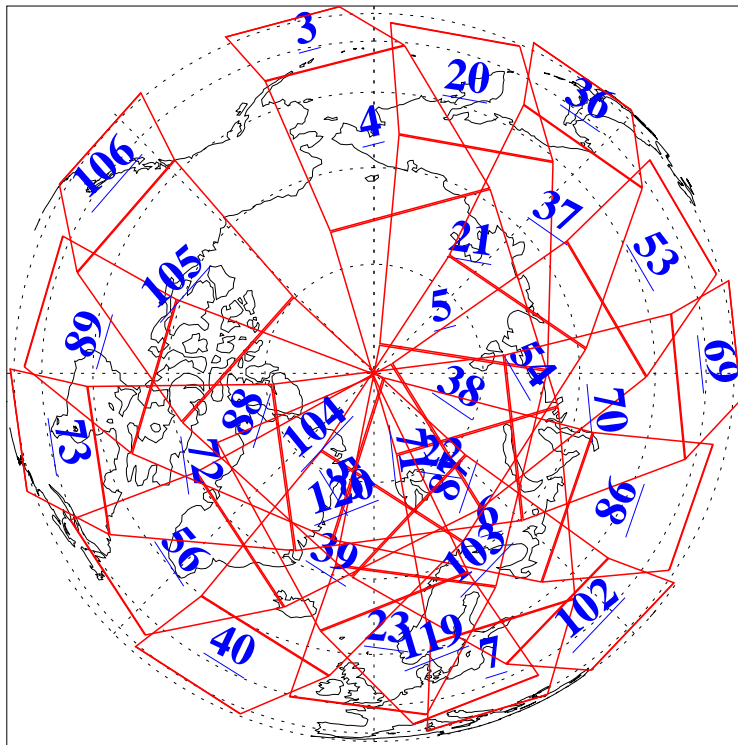

L1B Availability
AMSU Granules: 239
HSB Granules: 0
AIRS Granules: 240

18 Aug 2018
DoY 230
Aqua Day 5950
Granules: 1 to 120

Granules: 121 to 240

Legend: AMSU Available, HSB Available, AIRS Available

L1B Availability
AMSU Granules: 239
HSB Granules: 0
AIRS Granules: 240

18 Aug 2018
DoY 230
Aqua Day 5950

Ascending Granules

Descending Granules

Legend: AMSU Available, HSB Available, AIRS Available

L1B Availability
 AMSU Granules: 239
 HSB Granules: 0
 AIRS Granules: 240

18 Aug 2018
 DoY 230
 Aqua Day 5950

Northern Hemisphere Granules

Southern Hemisphere Granules

Legend: AMSU Available, HSB Available, AIRS Available