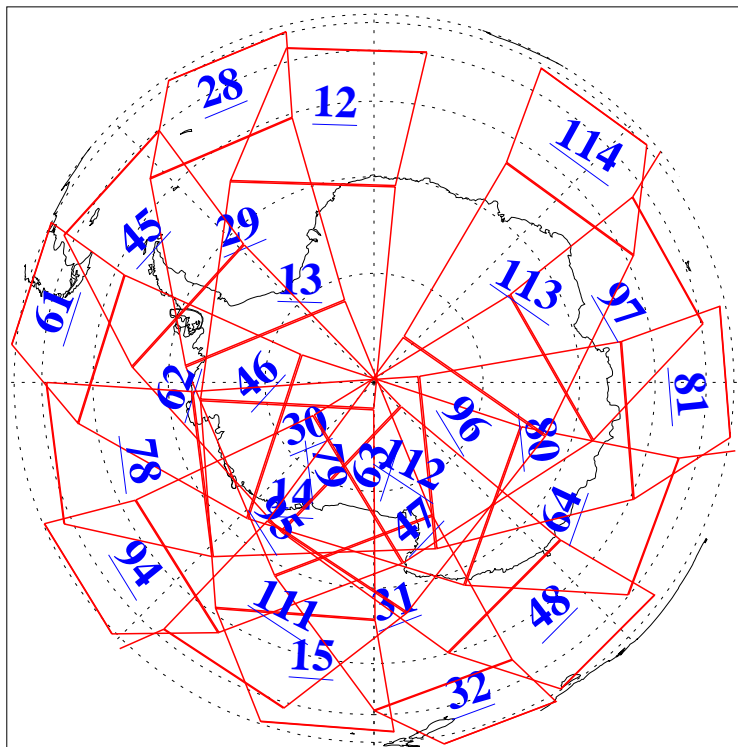

L1B Availability
AMSU Granules: 239
HSB Granules: 0
AIRS Granules: 240

18 Aug 2018
DoY 230
Aqua Day 5950
Granules: 1 to 120

Granules: 121 to 240

Legend: AMSU Available, HSB Available, AIRS Available

L1B Availability
AMSU Granules: 239
HSB Granules: 0
AIRS Granules: 240

18 Aug 2018
DoY 230
Aqua Day 5950

Ascending Granules

Descending Granules

Legend: AMSU Available, HSB Available, AIRS Available

L1B Availability
 AMSU Granules: 239
 HSB Granules: 0
 AIRS Granules: 240

18 Aug 2018
 DoY 230
 Aqua Day 5950

Northern Hemisphere Granules

Southern Hemisphere Granules

Legend: AMSU Available, HSB Available, AIRS Available