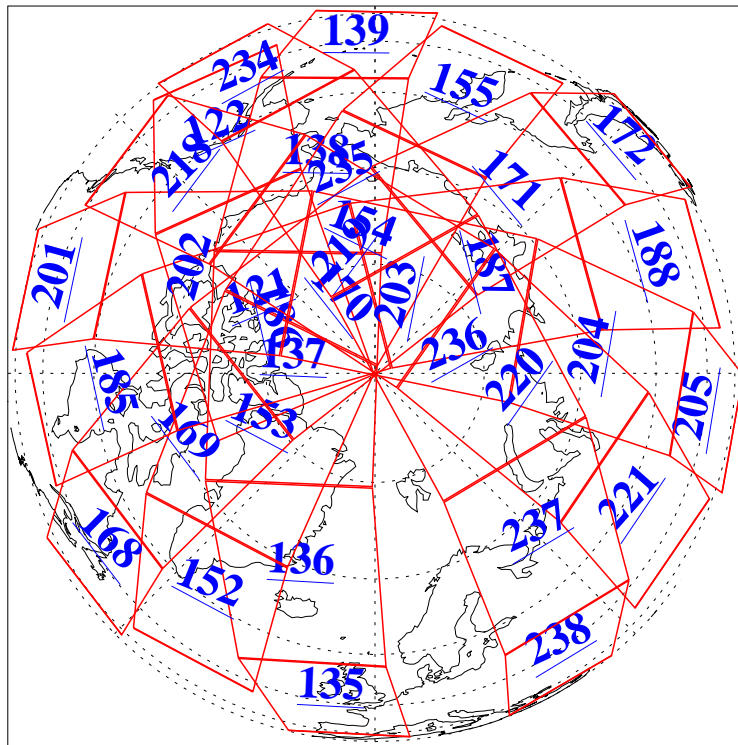

18 Aug 2018
DoY 230
Aqua Day 5950

Ascending Granules

Descending Granules

Legend: AMSU Available, HSB Available, AIRS Available

L1B Availability
 AMSU Granules: 239
 HSB Granules: 0
 AIRS Granules: 240

18 Aug 2018
 DoY 230
 Aqua Day 5950

Northern Hemisphere Granules

Southern Hemisphere Granules

Legend: AMSU Available, HSB Available, AIRS Available