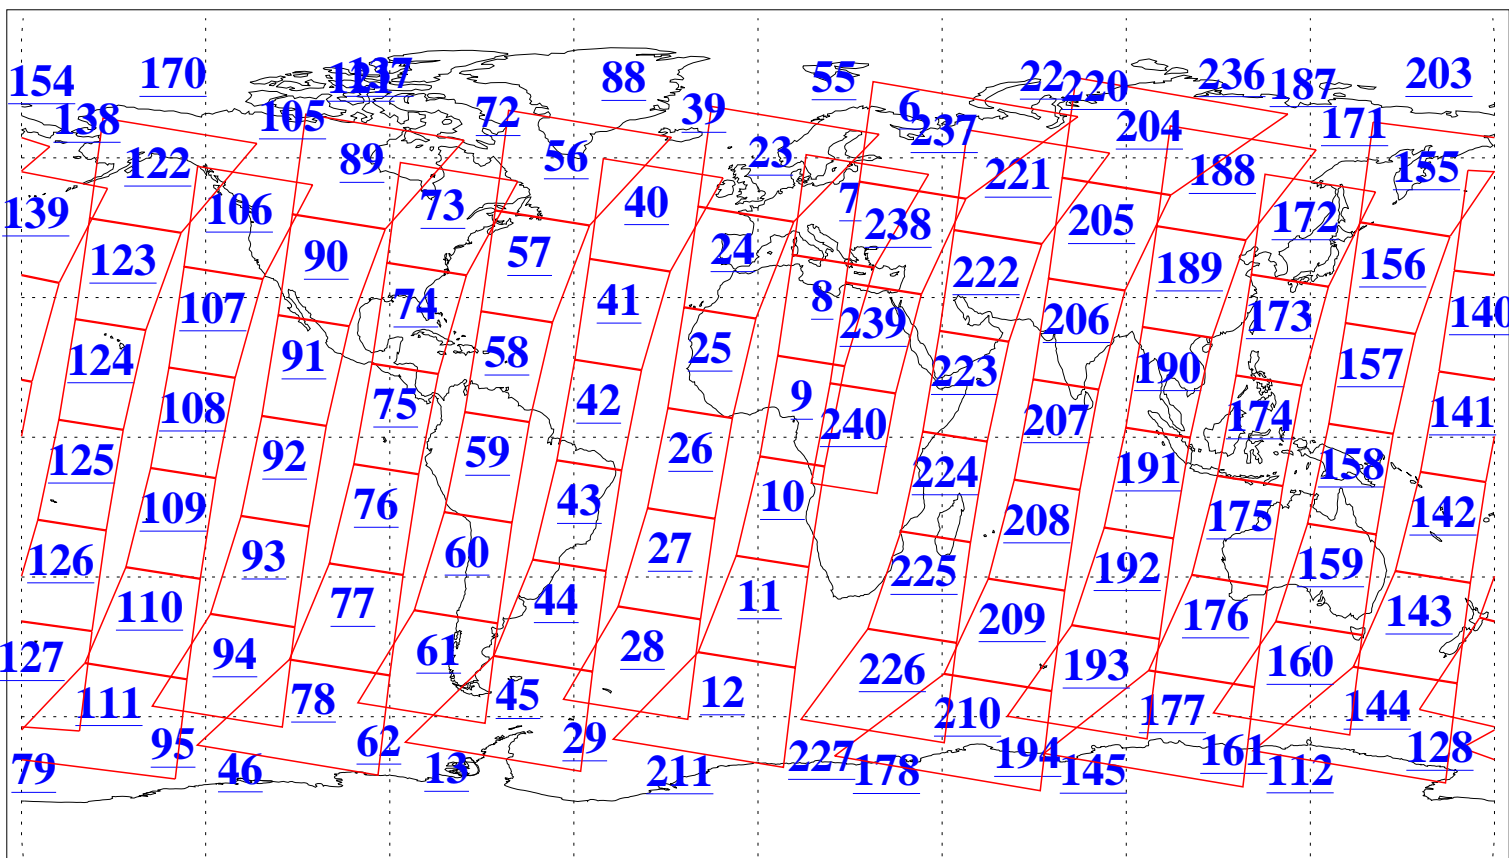

L1B Availability
AMSU Granules: 239
HSB Granules: 0
AIRS Granules: 240

18 Aug 2018
DoY 230
Aqua Day 5950
Granules: 1 to 120

Granules: 121 to 240

Legend: AMSU Available, HSB Available, AIRS Available

L1B Availability
AMSU Granules: 239
HSB Granules: 0
AIRS Granules: 240

18 Aug 2018
DoY 230
Aqua Day 5950

Ascending Granules

Descending Granules

Legend: AMSU Available, HSB Available, AIRS Available

L1B Availability
 AMSU Granules: 239
 HSB Granules: 0
 AIRS Granules: 240

18 Aug 2018
 DoY 230
 Aqua Day 5950

Northern Hemisphere Granules

Southern Hemisphere Granules

Legend: AMSU Available, HSB Available, AIRS Available