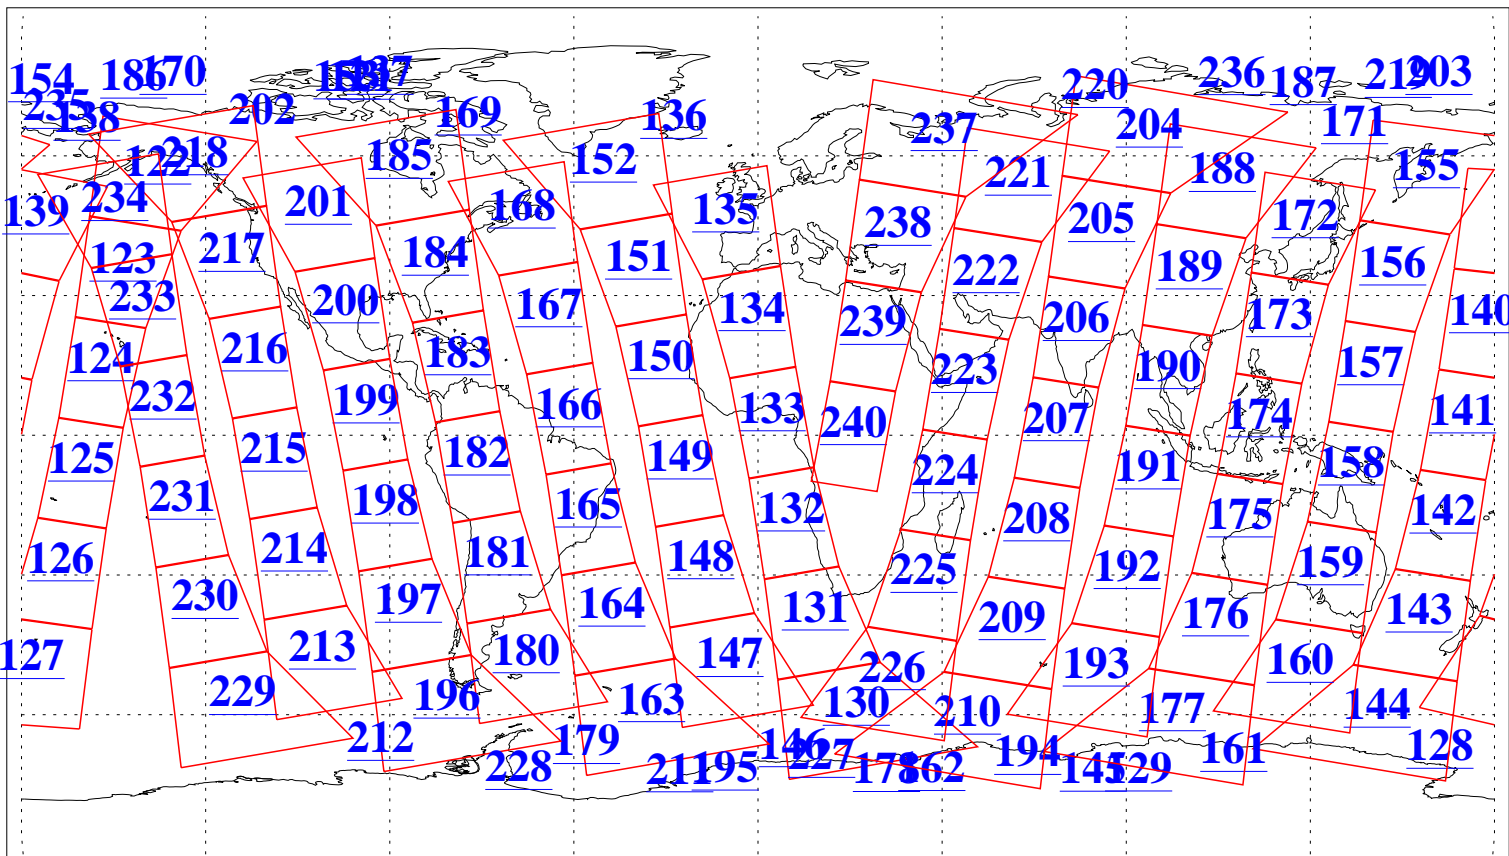

L1B Availability
AMSU Granules: 239
HSB Granules: 0
AIRS Granules: 240

18 Aug 2018
DoY 230
Aqua Day 5950
Granules: 1 to 120

Granules: 121 to 240

Legend: AMSU Available, HSB Available, AIRS Available

L1B Availability
AMSU Granules: 239
HSB Granules: 0
AIRS Granules: 240

18 Aug 2018
DoY 230
Aqua Day 5950

Ascending Granules

Descending Granules

Legend: AMSU Available, HSB Available, AIRS Available

L1B Availability
 AMSU Granules: 239
 HSB Granules: 0
 AIRS Granules: 240

18 Aug 2018
 DoY 230
 Aqua Day 5950

Northern Hemisphere Granules

Southern Hemisphere Granules

Legend: AMSU Available, HSB Available, AIRS Available