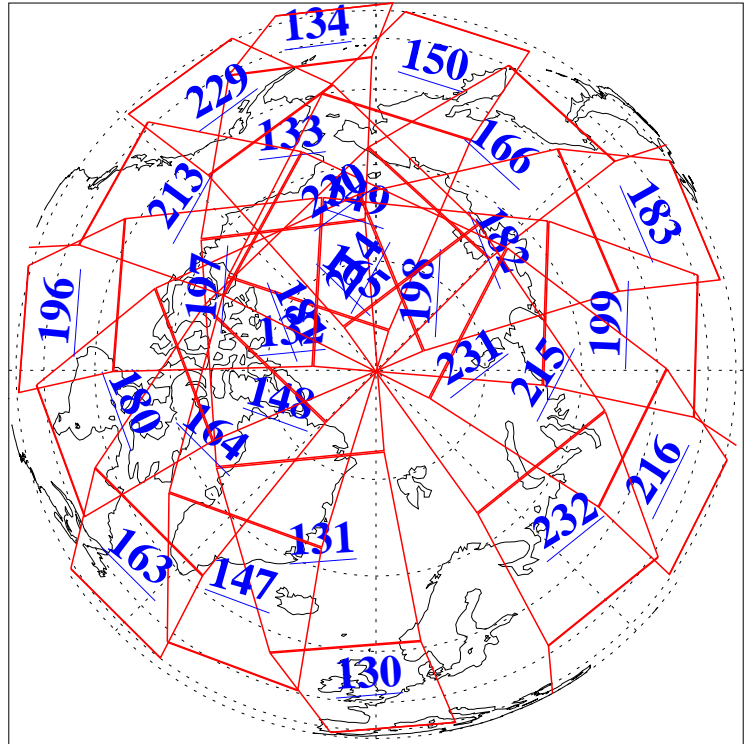

L1B Availability  
AMSU Granules: 240  
HSB Granules: 0  
AIRS Granules: 240

15 Aug 2018  
DoY 227  
Aqua Day 5947  
Granules: 1 to 120

Granules: 121 to 240

Legend: AMSU Available, HSB Available, AIRS Available

L1B Availability  
AMSU Granules: 240  
HSB Granules: 0  
AIRS Granules: 240

15 Aug 2018  
DoY 227  
Aqua Day 5947  
Ascending Granules

Descending Granules

Legend: AMSU Available, HSB Available, AIRS Available

L1B Availability  
 AMSU Granules: 240  
 HSB Granules: 0  
 AIRS Granules: 240

15 Aug 2018  
 DoY 227  
 Aqua Day 5947

Northern Hemisphere Granules

Southern Hemisphere Granules

Legend: AMSU Available, HSB Available, AIRS Available