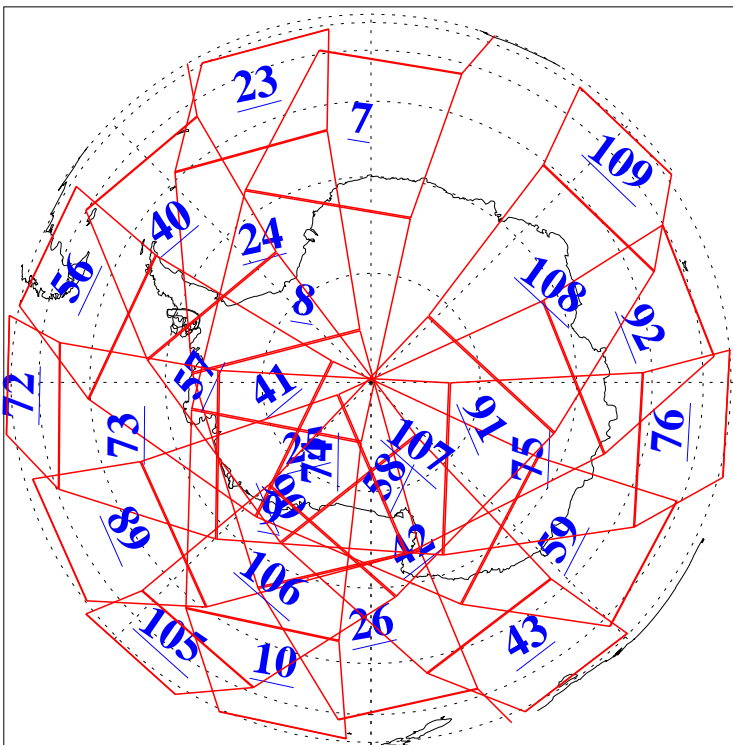

L1B Availability  
AMSU Granules: 240  
HSB Granules: 0  
AIRS Granules: 240

15 Aug 2018  
DoY 227  
Aqua Day 5947  
Granules: 1 to 120

Granules: 121 to 240

Legend: AMSU Available, HSB Available, AIRS Available

L1B Availability  
AMSU Granules: 240  
HSB Granules: 0  
AIRS Granules: 240

15 Aug 2018  
DoY 227  
Aqua Day 5947  
Ascending Granules

Descending Granules

Legend: AMSU Available, HSB Available, AIRS Available

L1B Availability  
 AMSU Granules: 240  
 HSB Granules: 0  
 AIRS Granules: 240

15 Aug 2018  
 DoY 227  
 Aqua Day 5947

Northern Hemisphere Granules

Southern Hemisphere Granules

Legend: AMSU Available, HSB Available, AIRS Available