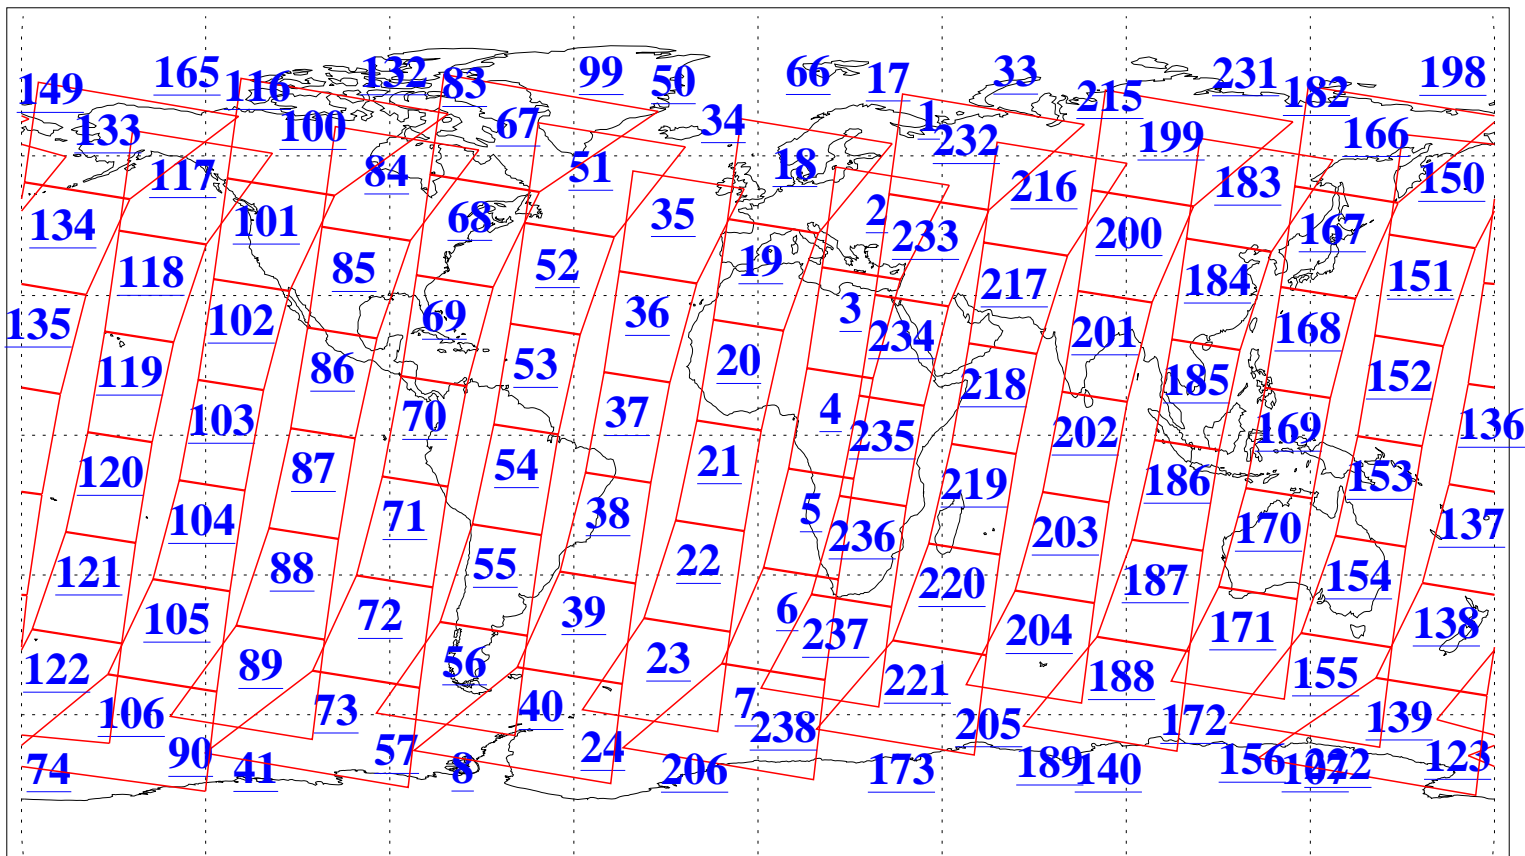

L1B Availability  
AMSU Granules: 240  
HSB Granules: 0  
AIRS Granules: 240

15 Aug 2018  
DoY 227  
Aqua Day 5947  
Granules: 1 to 120

Granules: 121 to 240

Legend: AMSU Available, HSB Available, AIRS Available

L1B Availability  
AMSU Granules: 240  
HSB Granules: 0  
AIRS Granules: 240

15 Aug 2018  
DoY 227  
Aqua Day 5947  
Ascending Granules

Descending Granules

Legend: AMSU Available, HSB Available, AIRS Available

L1B Availability  
 AMSU Granules: 240  
 HSB Granules: 0  
 AIRS Granules: 240

15 Aug 2018  
 DoY 227  
 Aqua Day 5947

Northern Hemisphere Granules

Southern Hemisphere Granules

Legend: AMSU Available, HSB Available, AIRS Available