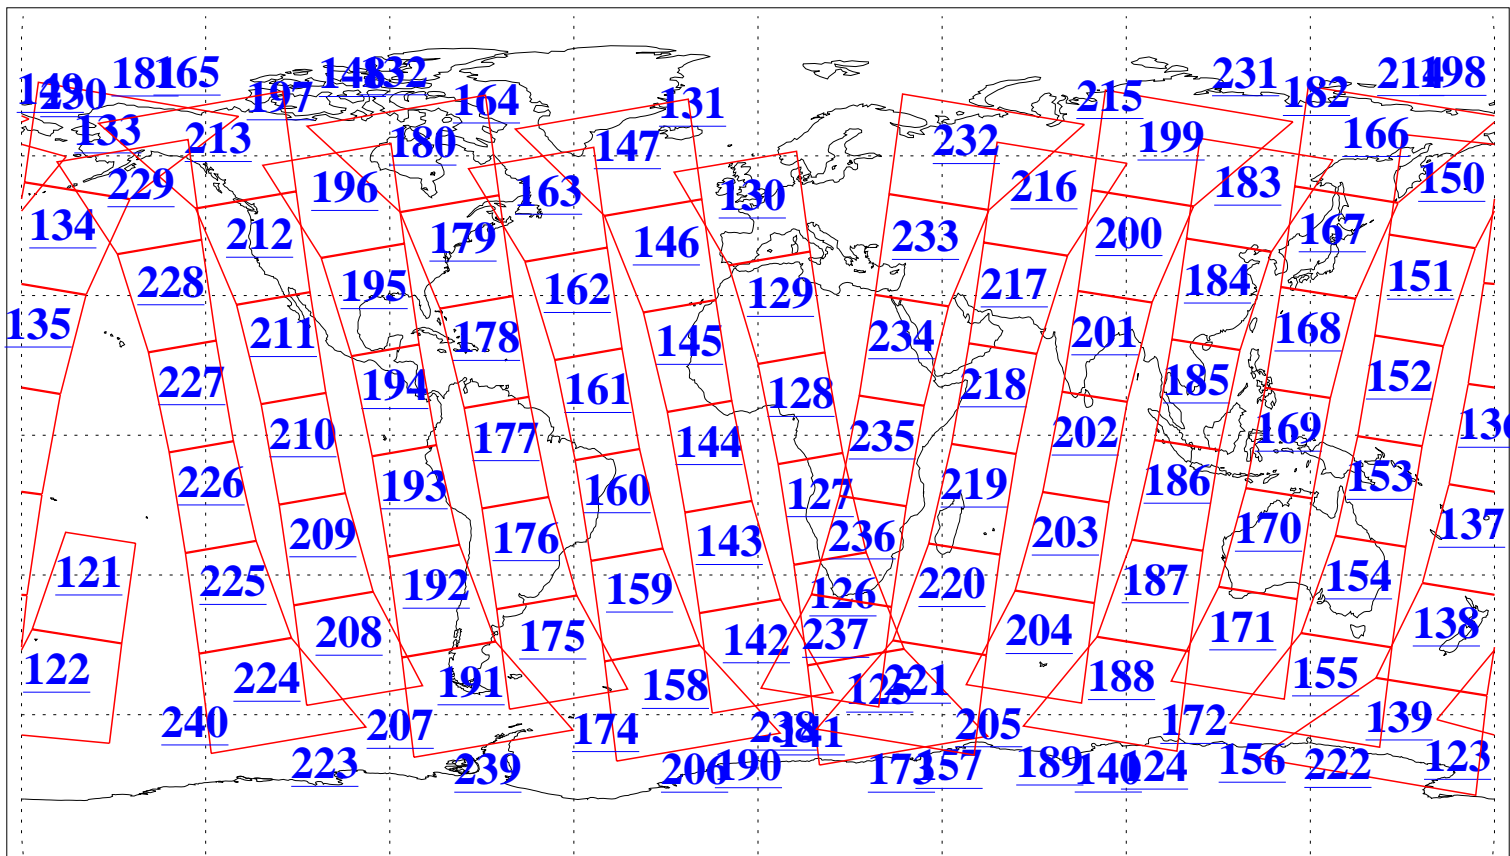

L1B Availability  
AMSU Granules: 240  
HSB Granules: 0  
AIRS Granules: 240

15 Aug 2018  
DoY 227  
Aqua Day 5947  
Granules: 1 to 120

Granules: 121 to 240

Legend: AMSU Available, HSB Available, AIRS Available

L1B Availability  
AMSU Granules: 240  
HSB Granules: 0  
AIRS Granules: 240

15 Aug 2018  
DoY 227  
Aqua Day 5947  
Ascending Granules

Descending Granules

Legend: AMSU Available, HSB Available, AIRS Available

L1B Availability  
 AMSU Granules: 240  
 HSB Granules: 0  
 AIRS Granules: 240

15 Aug 2018  
 DoY 227  
 Aqua Day 5947

Northern Hemisphere Granules

Southern Hemisphere Granules

Legend: AMSU Available, HSB Available, AIRS Available