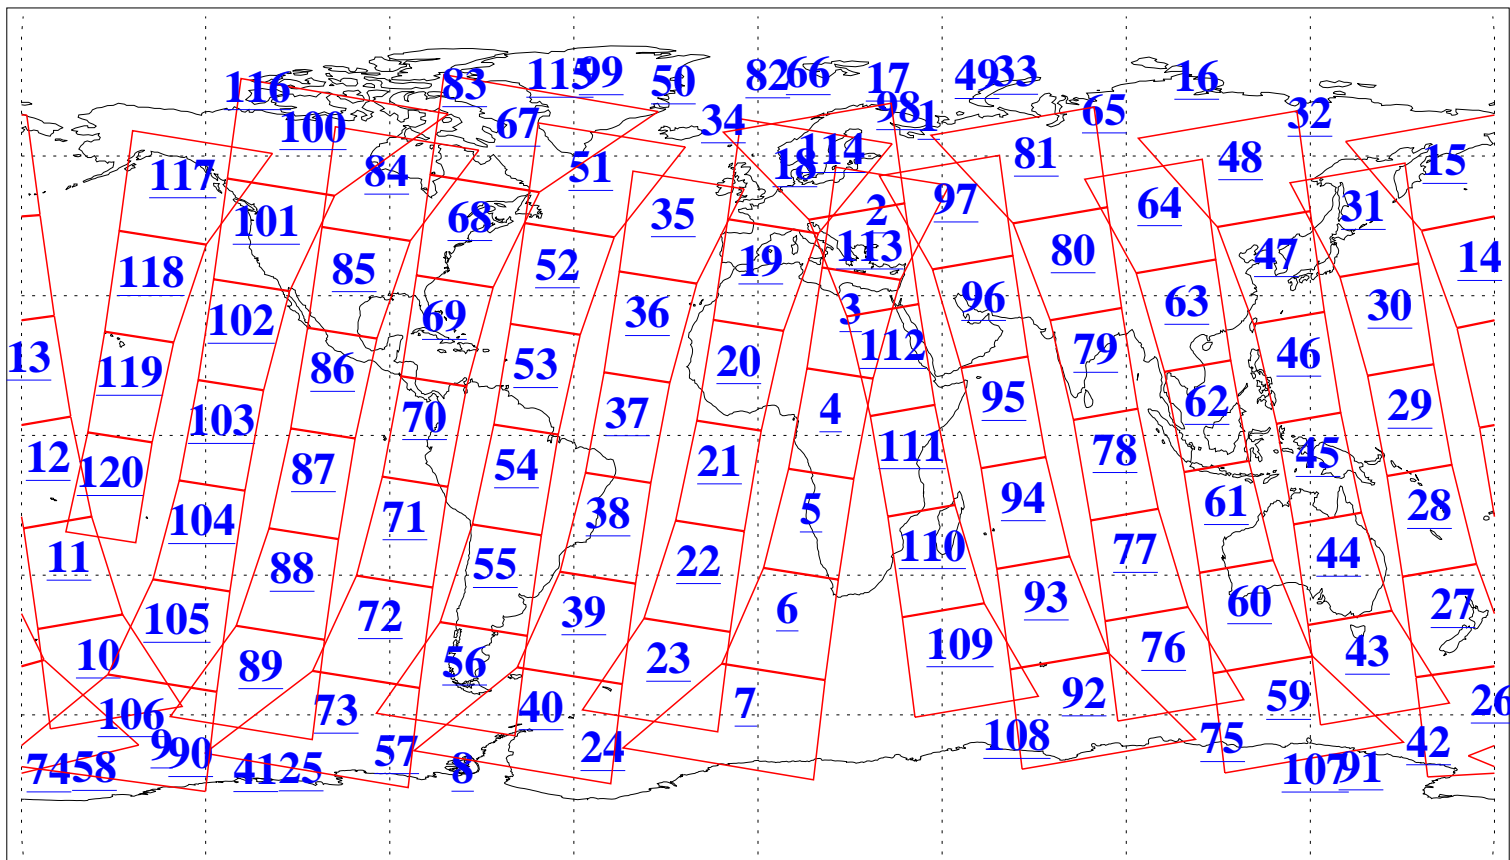

L1B Availability  
AMSU Granules: 240  
HSB Granules: 0  
AIRS Granules: 240

15 Aug 2018  
DoY 227  
Aqua Day 5947  
Granules: 1 to 120

Granules: 121 to 240

Legend: AMSU Available, HSB Available, AIRS Available

L1B Availability  
AMSU Granules: 240  
HSB Granules: 0  
AIRS Granules: 240

15 Aug 2018  
DoY 227  
Aqua Day 5947  
Ascending Granules

Descending Granules

Legend: AMSU Available, HSB Available, AIRS Available

L1B Availability  
 AMSU Granules: 240  
 HSB Granules: 0  
 AIRS Granules: 240

15 Aug 2018  
 DoY 227  
 Aqua Day 5947

Northern Hemisphere Granules

Southern Hemisphere Granules

Legend: AMSU Available, HSB Available, AIRS Available