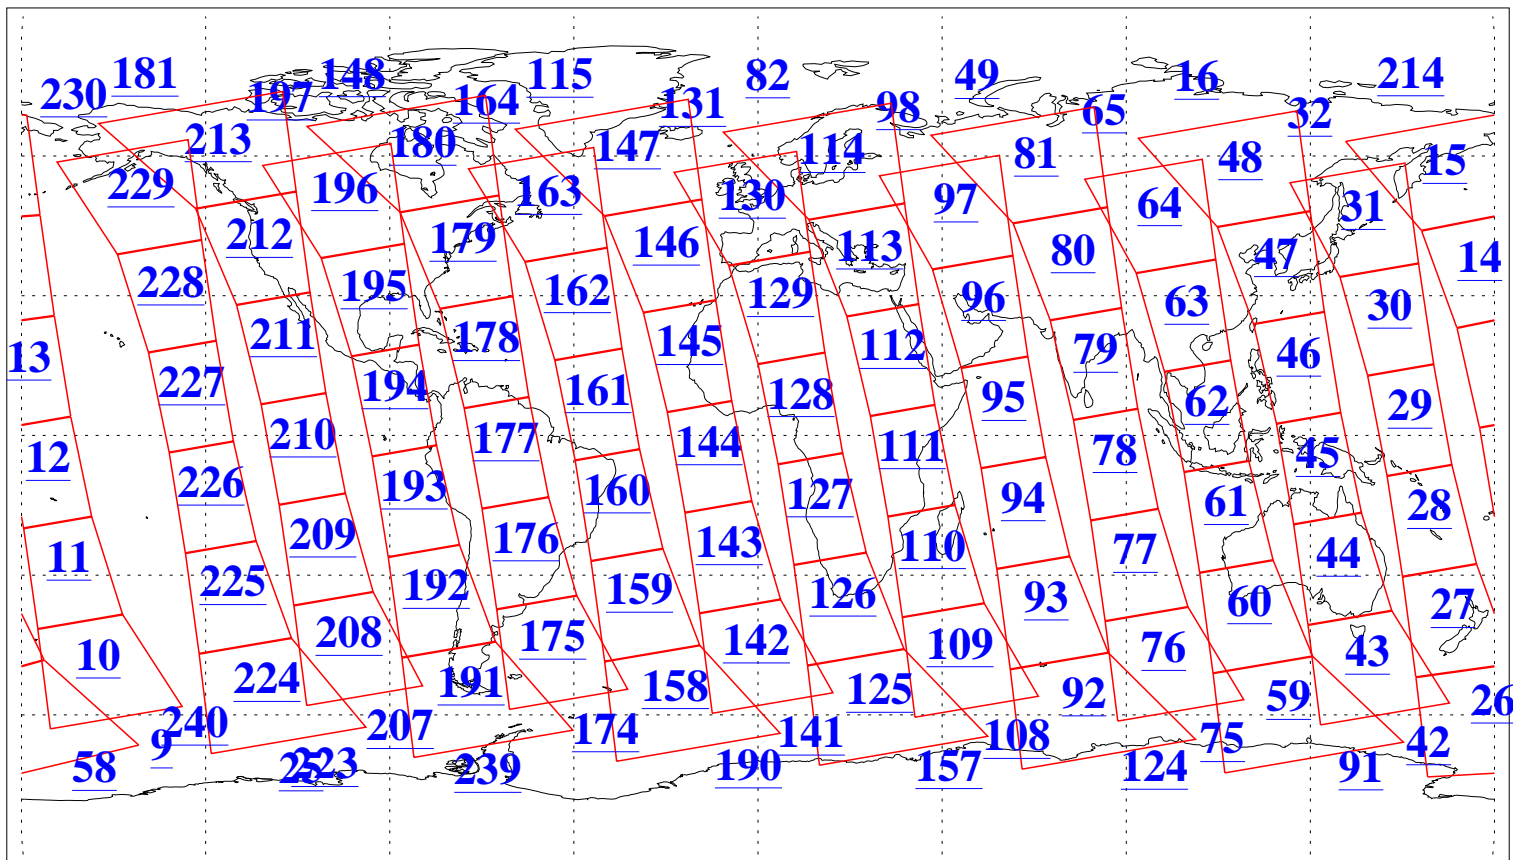

L1B Availability  
AMSU Granules: 240  
HSB Granules: 0  
AIRS Granules: 240

15 Aug 2018  
DoY 227  
Aqua Day 5947  
Granules: 1 to 120

Granules: 121 to 240

Legend: AMSU Available, HSB Available, AIRS Available

L1B Availability  
AMSU Granules: 240  
HSB Granules: 0  
AIRS Granules: 240

15 Aug 2018  
DoY 227  
Aqua Day 5947  
Ascending Granules

Descending Granules

Legend: AMSU Available, HSB Available, AIRS Available

L1B Availability  
 AMSU Granules: 240  
 HSB Granules: 0  
 AIRS Granules: 240

15 Aug 2018  
 DoY 227  
 Aqua Day 5947

Northern Hemisphere Granules

Southern Hemisphere Granules

Legend: AMSU Available, HSB Available, AIRS Available