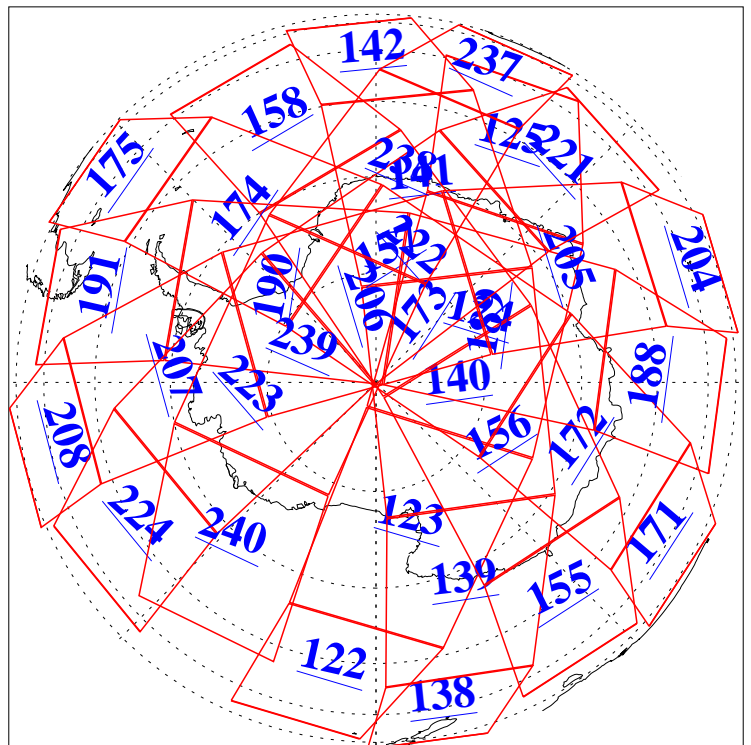

L1B Availability  
AMSU Granules: 240  
HSB Granules: 0  
AIRS Granules: 240

15 Aug 2018  
DoY 227  
Aqua Day 5947  
Granules: 1 to 120

Granules: 121 to 240

Legend: AMSU Available, HSB Available, AIRS Available

L1B Availability  
AMSU Granules: 240  
HSB Granules: 0  
AIRS Granules: 240

15 Aug 2018  
DoY 227  
Aqua Day 5947  
Ascending Granules

Descending Granules

Legend: AMSU Available, HSB Available, AIRS Available

L1B Availability  
 AMSU Granules: 240  
 HSB Granules: 0  
 AIRS Granules: 240

15 Aug 2018  
 DoY 227  
 Aqua Day 5947

Northern Hemisphere Granules

Southern Hemisphere Granules

Legend: AMSU Available, HSB Available, AIRS Available