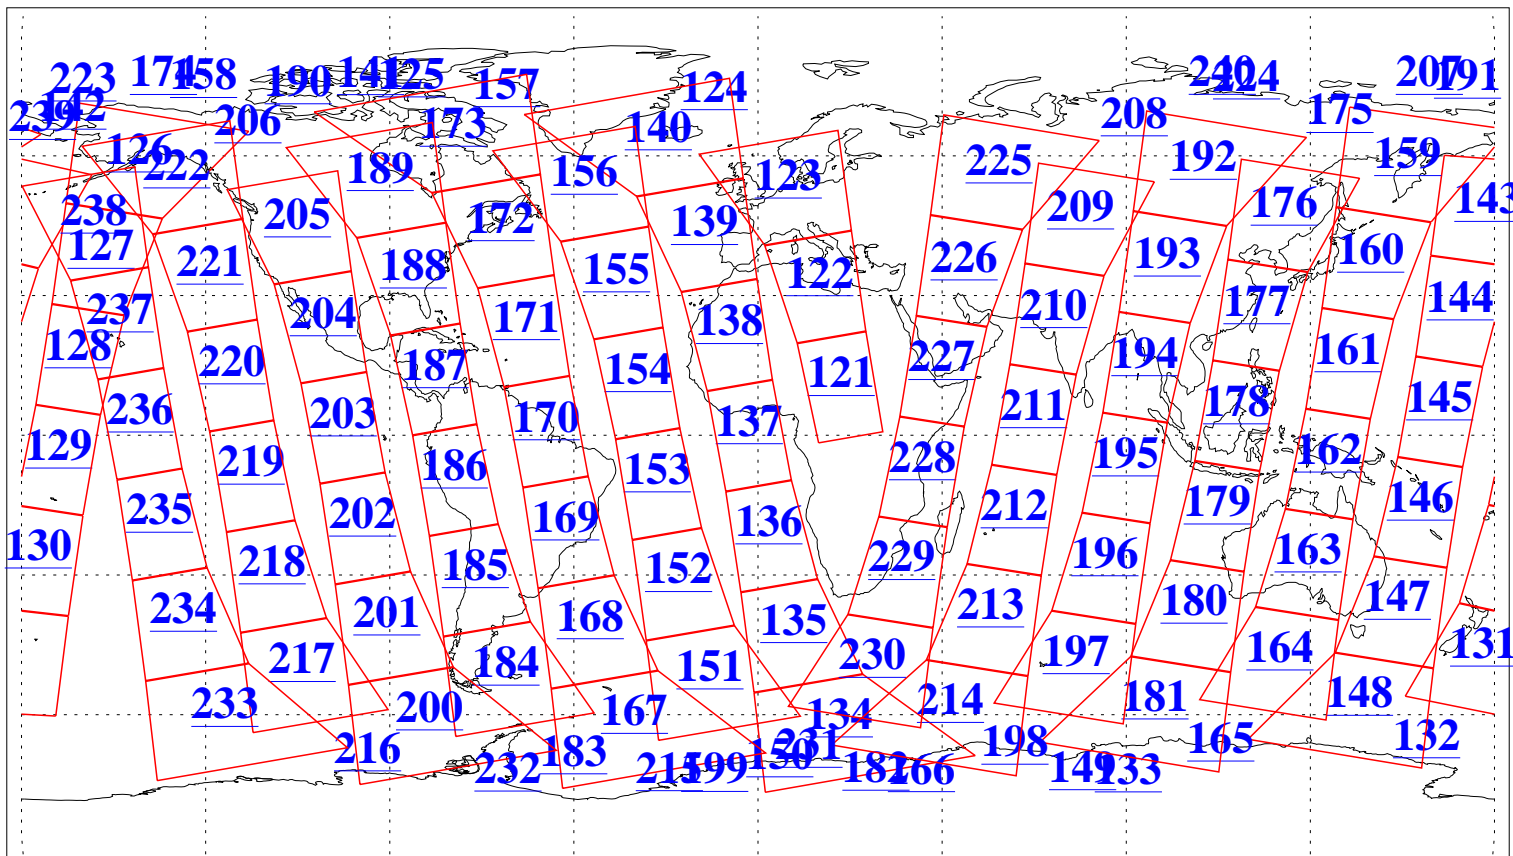

L1B Availability  
AMSU Granules: 240  
HSB Granules: 0  
AIRS Granules: 240

14 Aug 2018  
DoY 226  
Aqua Day 5946  
Granules: 1 to 120

Granules: 121 to 240

Legend: AMSU Available, HSB Available, AIRS Available

L1B Availability  
AMSU Granules: 240  
HSB Granules: 0  
AIRS Granules: 240

14 Aug 2018  
DoY 226  
Aqua Day 5946

Ascending Granules

Descending Granules

Legend: AMSU Available, HSB Available, AIRS Available