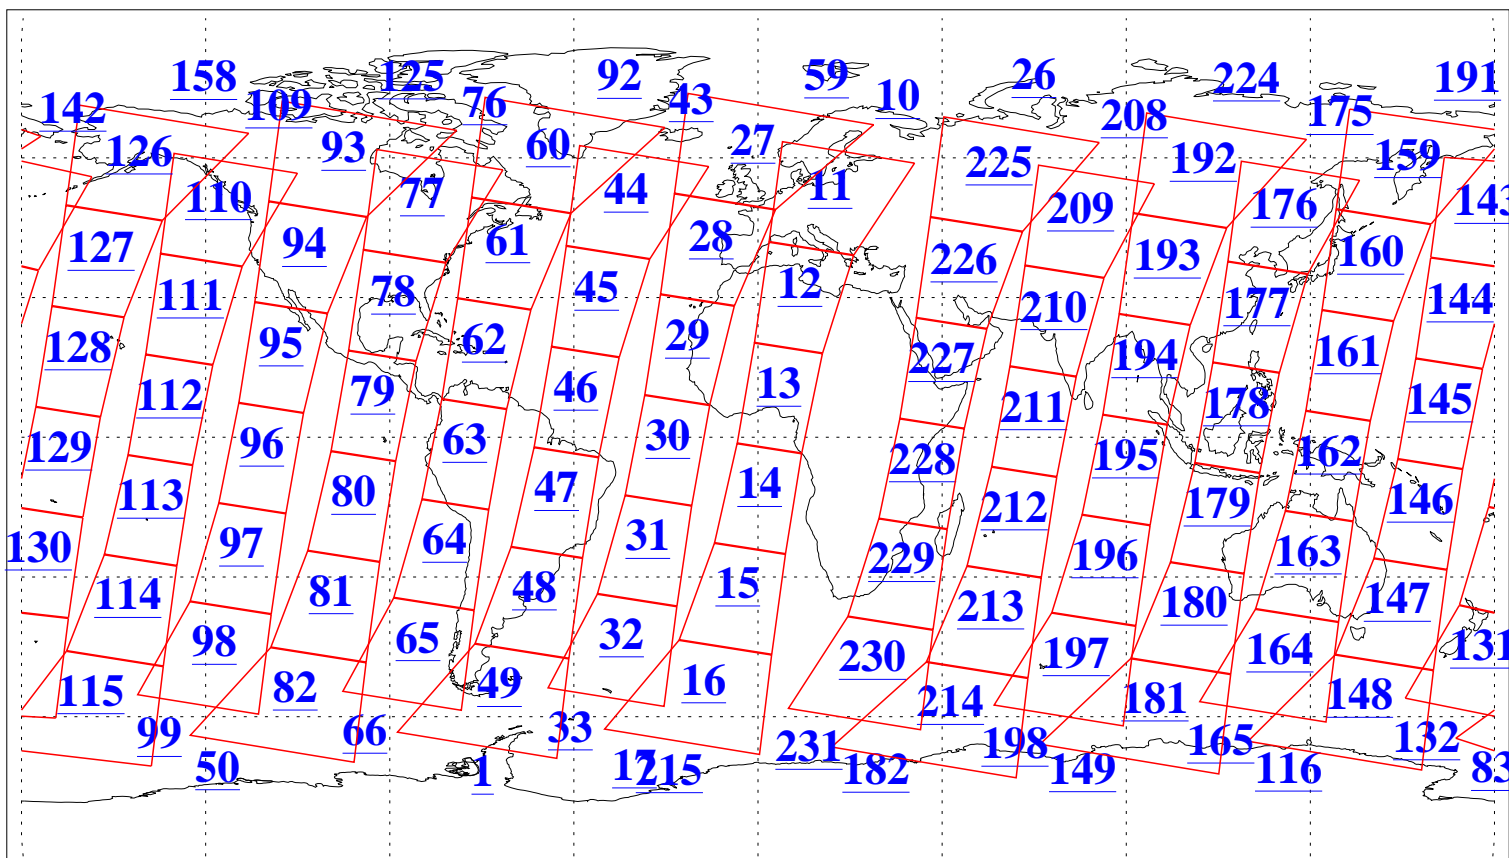

L1B Availability  
AMSU Granules: 240  
HSB Granules: 0  
AIRS Granules: 240

14 Aug 2018  
DoY 226  
Aqua Day 5946  
Granules: 1 to 120

Granules: 121 to 240

Legend: AMSU Available, HSB Available, AIRS Available

L1B Availability  
AMSU Granules: 240  
HSB Granules: 0  
AIRS Granules: 240

14 Aug 2018  
DoY 226  
Aqua Day 5946

Ascending Granules

Descending Granules

Legend: AMSU Available, HSB Available, AIRS Available