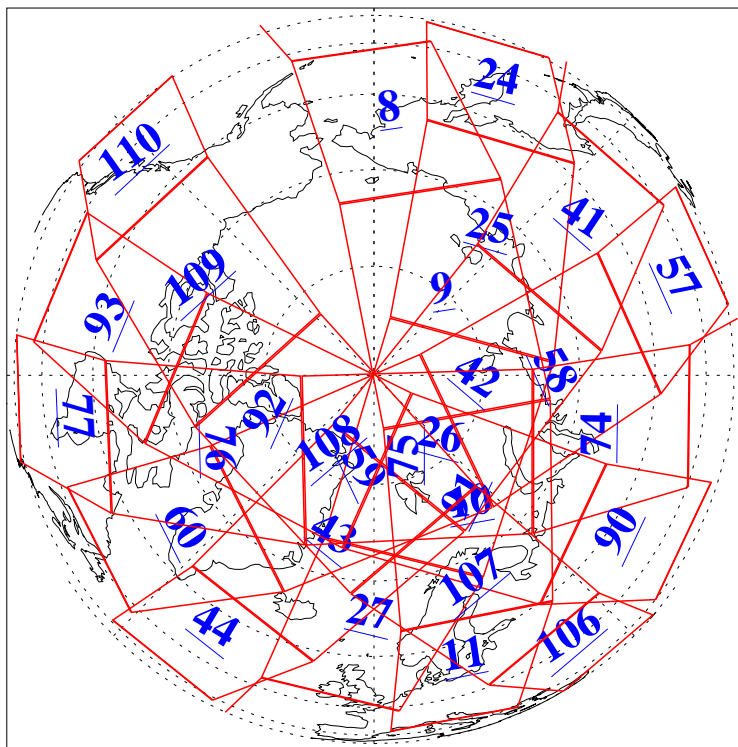

L1B Availability  
AMSU Granules: 240  
HSB Granules: 0  
AIRS Granules: 240

14 Aug 2018  
DoY 226  
Aqua Day 5946  
Granules: 1 to 120

Granules: 121 to 240

Legend: AMSU Available, HSB Available, AIRS Available

L1B Availability  
AMSU Granules: 240  
HSB Granules: 0  
AIRS Granules: 240

14 Aug 2018  
DoY 226  
Aqua Day 5946

Ascending Granules

Descending Granules

Legend: AMSU Available, HSB Available, AIRS Available

### Northern Hemisphere Granules