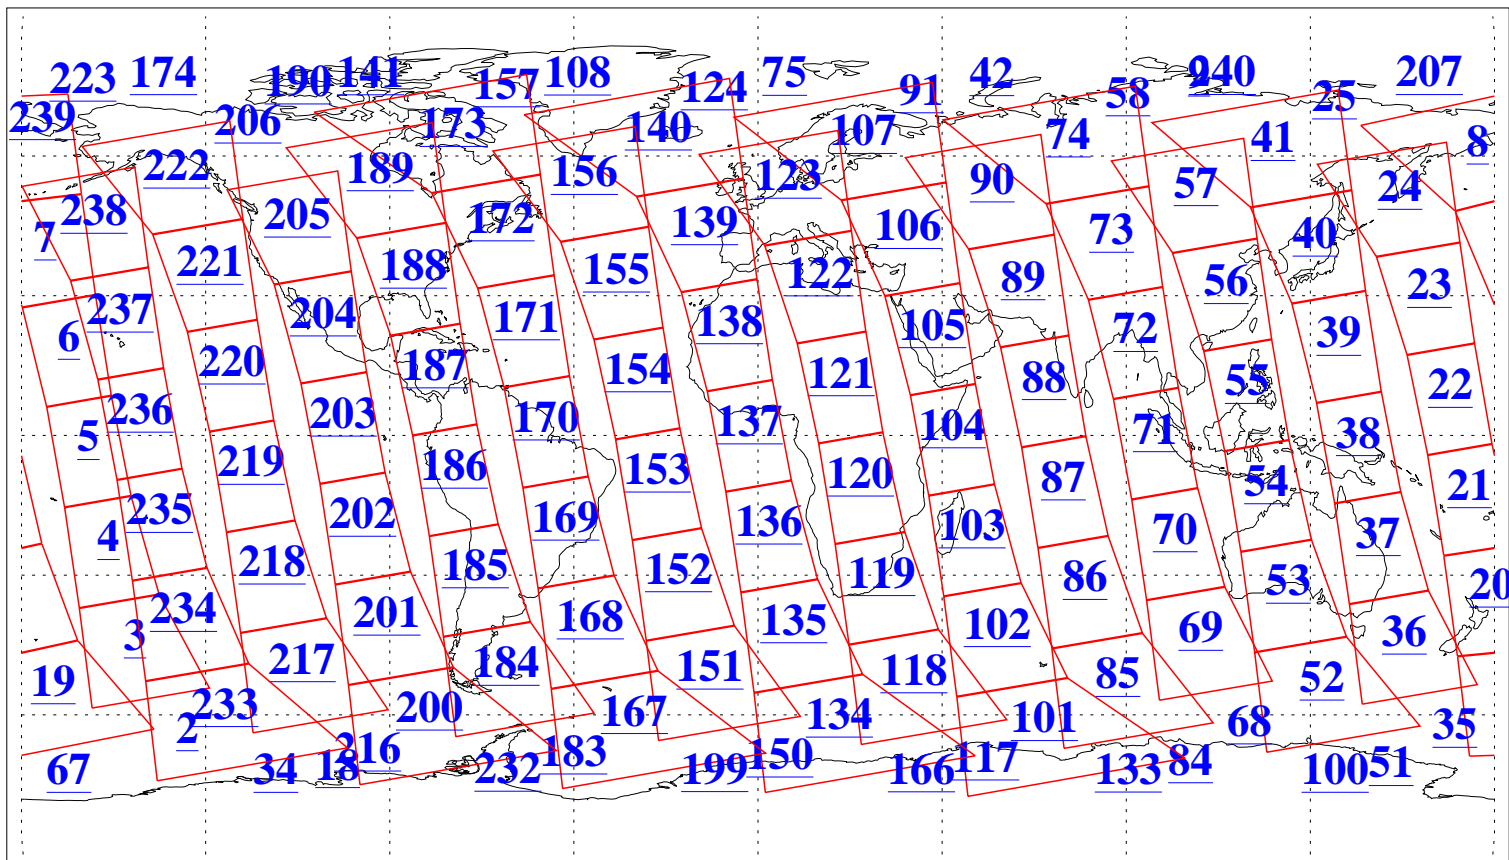

L1B Availability  
AMSU Granules: 240  
HSB Granules: 0  
AIRS Granules: 240

14 Aug 2018  
DoY 226  
Aqua Day 5946  
Granules: 1 to 120

Granules: 121 to 240

Legend: AMSU Available, HSB Available, AIRS Available

L1B Availability  
AMSU Granules: 240  
HSB Granules: 0  
AIRS Granules: 240

14 Aug 2018  
DoY 226  
Aqua Day 5946

Ascending Granules

Descending Granules

Legend: AMSU Available, HSB Available, AIRS Available