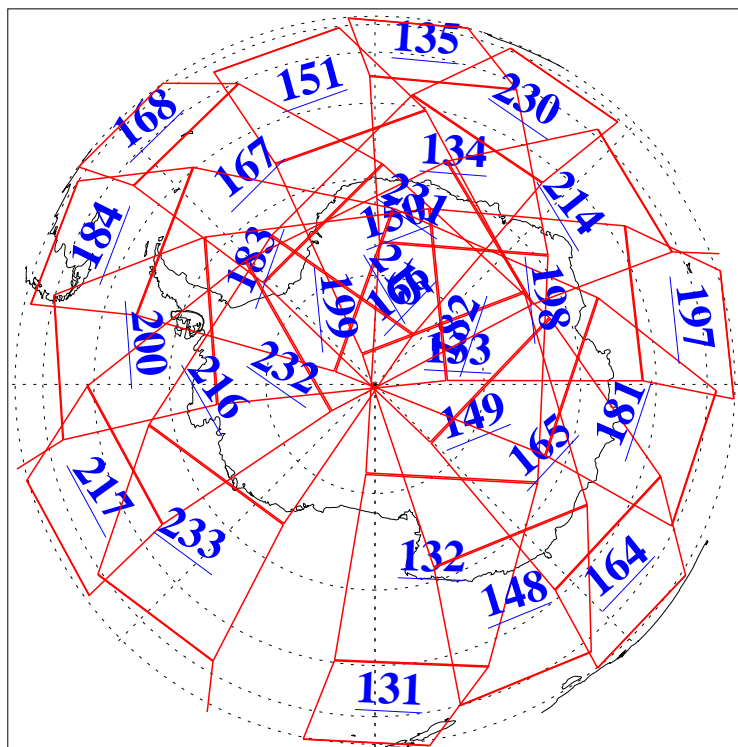

Legend: AMSU Available, HSB Available, AIRS Available