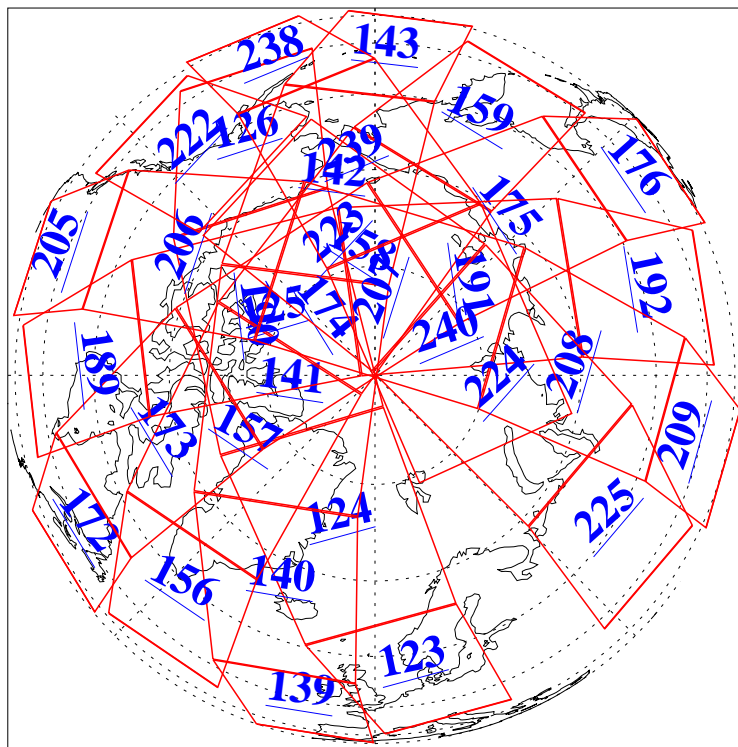

L1B Availability  
AMSU Granules: 240  
HSB Granules: 0  
AIRS Granules: 240

14 Aug 2018  
DoY 226  
Aqua Day 5946  
Granules: 1 to 120

Granules: 121 to 240

Legend: AMSU Available, HSB Available, AIRS Available

L1B Availability  
AMSU Granules: 240  
HSB Granules: 0  
AIRS Granules: 240

14 Aug 2018  
DoY 226  
Aqua Day 5946

Ascending Granules

Descending Granules

Legend: AMSU Available, HSB Available, AIRS Available

### Northern Hemisphere Granules