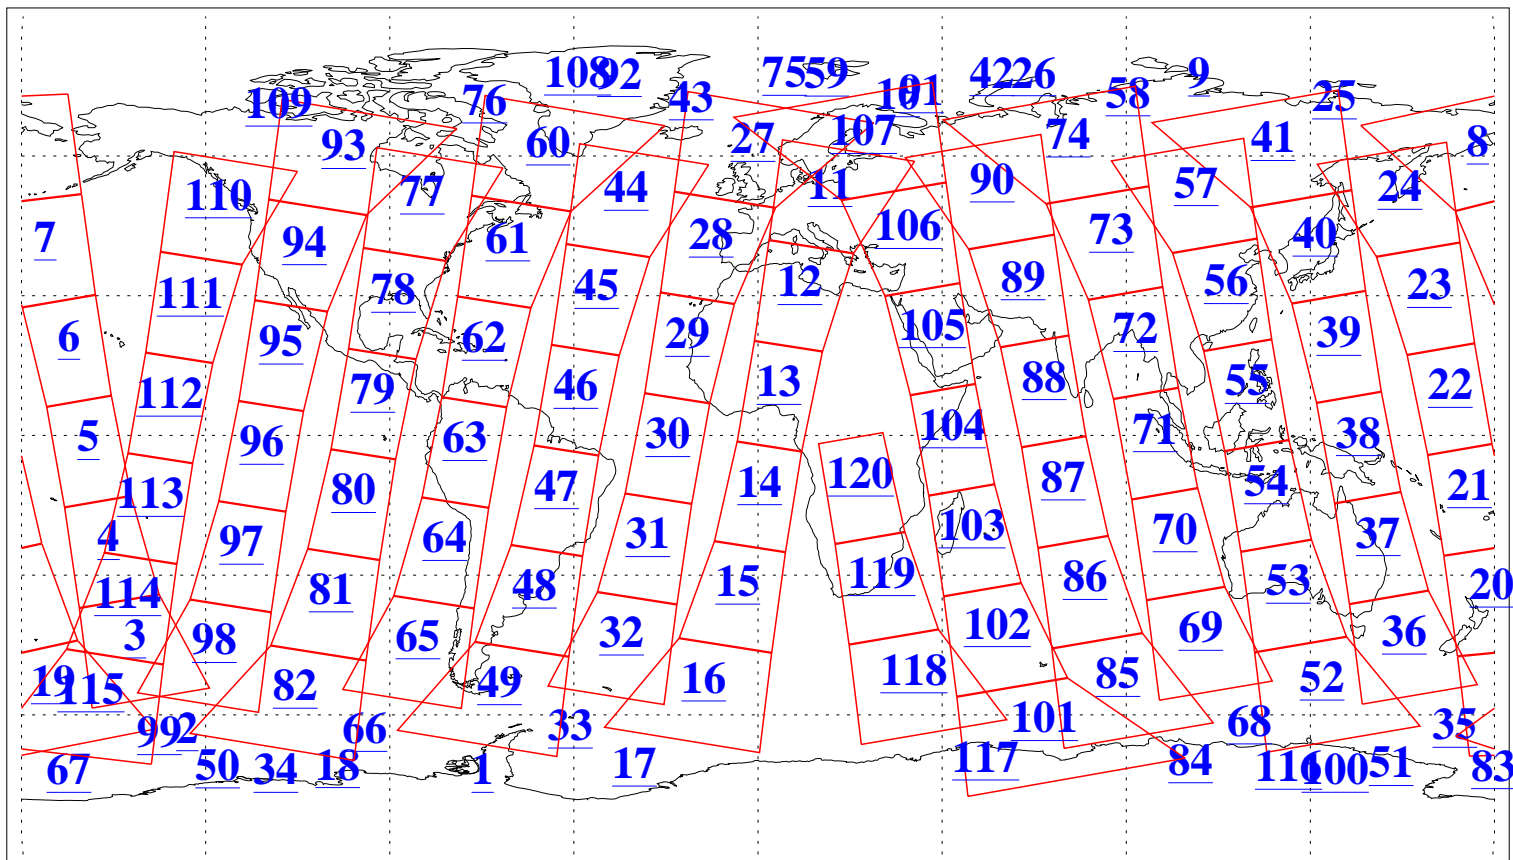

L1B Availability  
AMSU Granules: 240  
HSB Granules: 0  
AIRS Granules: 240

14 Aug 2018  
DoY 226  
Aqua Day 5946  
Granules: 1 to 120

Granules: 121 to 240

Legend: AMSU Available, HSB Available, AIRS Available

L1B Availability  
AMSU Granules: 240  
HSB Granules: 0  
AIRS Granules: 240

14 Aug 2018  
DoY 226  
Aqua Day 5946

Ascending Granules

Descending Granules

Legend: AMSU Available, HSB Available, AIRS Available