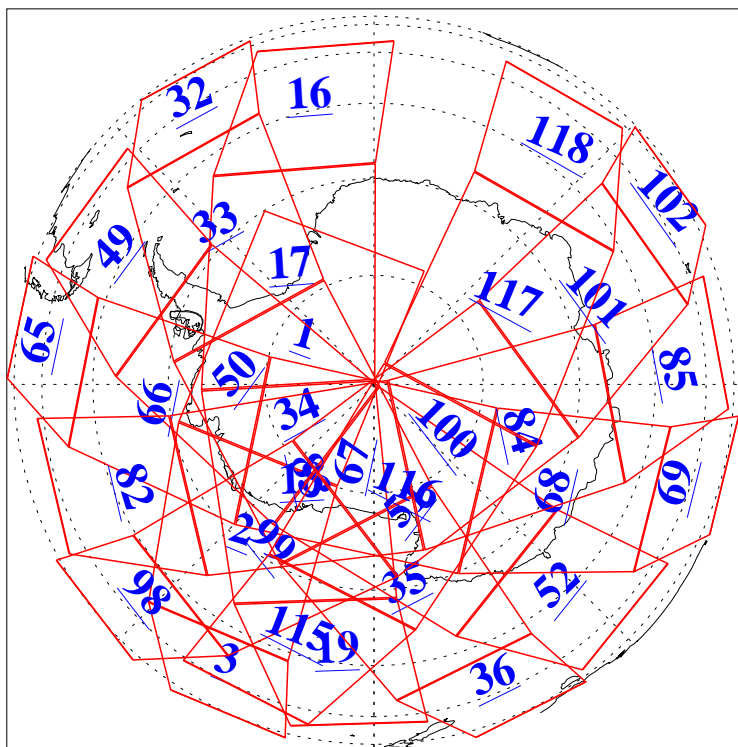

Legend: AMSU Available, HSB Available, AIRS Available