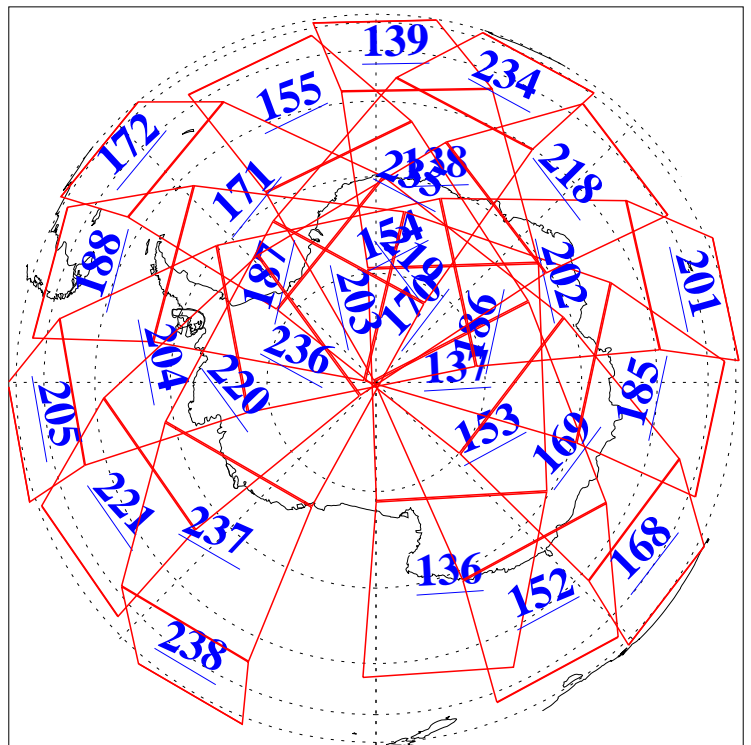

L1B Availability
AMSU Granules: 103
HSB Granules: 0
AIRS Granules: 105

10 Aug 2018
DoY 222
Aqua Day 5942
Granules: 1 to 120

Granules: 121 to 240

Legend: AMSU Available, *HSB Available*, **AIRS Available**

L1B Availability
AMSU Granules: 103
HSB Granules: 0
AIRS Granules: 105

10 Aug 2018
DoY 222
Aqua Day 5942
Ascending Granules

Descending Granules

Legend: AMSU Available, HSB Available, AIRS Available

L1B Availability
AMSU Granules: 103
HSB Granules: 0
AIRS Granules: 105

10 Aug 2018
DoY 222
Aqua Day 5942

Northern Hemisphere Granules

Southern Hemisphere Granules

Legend: AMSU Available, HSB Available, **AIRS Available**