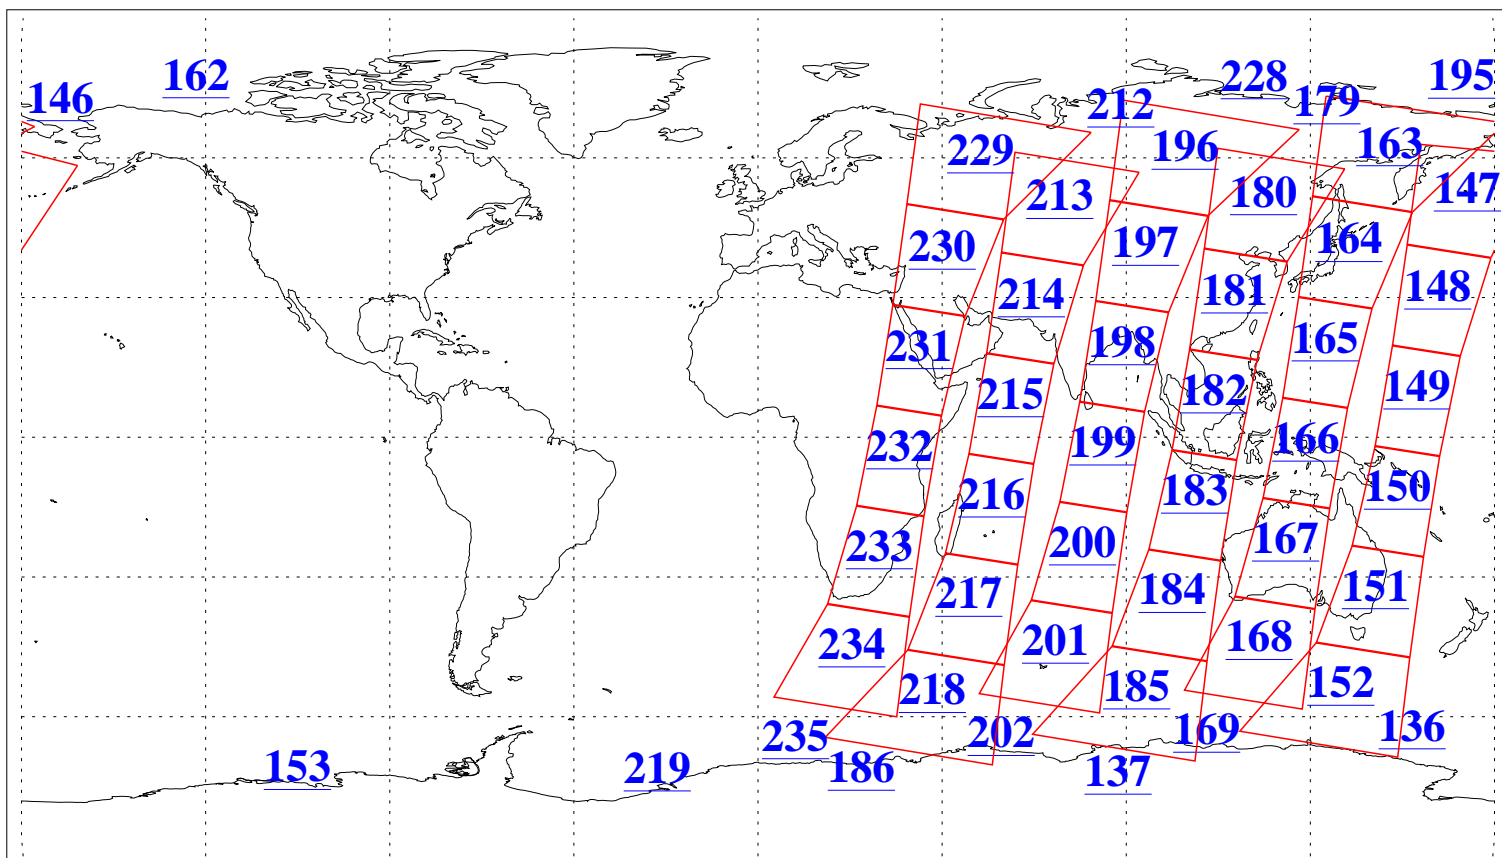

Legend: AMSU Available, HSB Available, AIRS Available