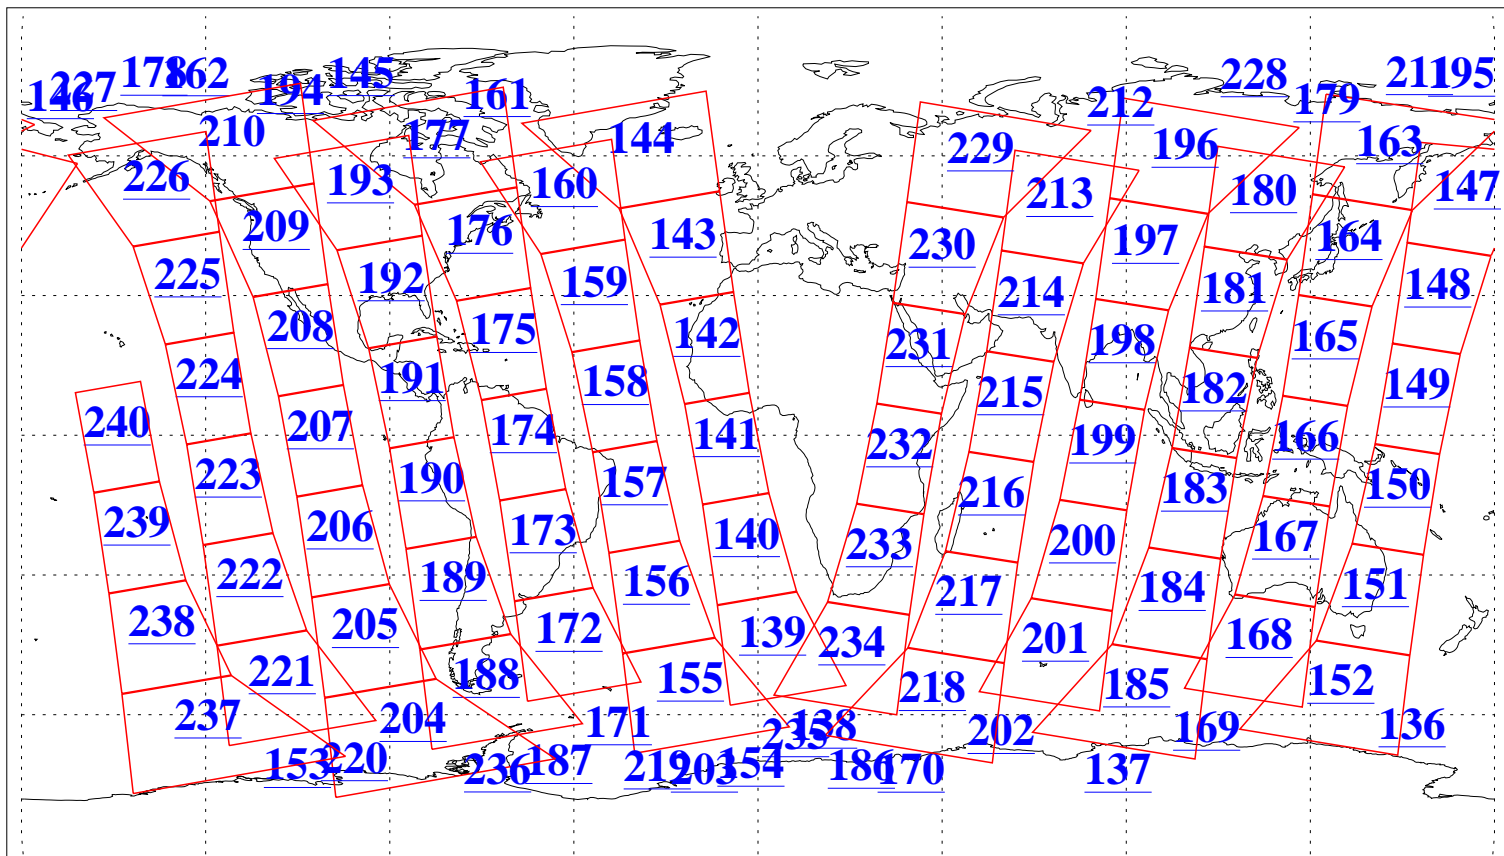

L1B Availability
AMSU Granules: 103
HSB Granules: 0
AIRS Granules: 105

10 Aug 2018
DoY 222
Aqua Day 5942
Granules: 1 to 120

Granules: 121 to 240

Legend: AMSU Available, *HSB Available*, **AIRS Available**

L1B Availability
AMSU Granules: 103
HSB Granules: 0
AIRS Granules: 105

10 Aug 2018
DoY 222
Aqua Day 5942
Ascending Granules

Descending Granules

Legend: AMSU Available, HSB Available, AIRS Available

L1B Availability
AMSU Granules: 103
HSB Granules: 0
AIRS Granules: 105

10 Aug 2018
DoY 222
Aqua Day 5942

Northern Hemisphere Granules

Southern Hemisphere Granules

Legend: AMSU Available, HSB Available, **AIRS Available**