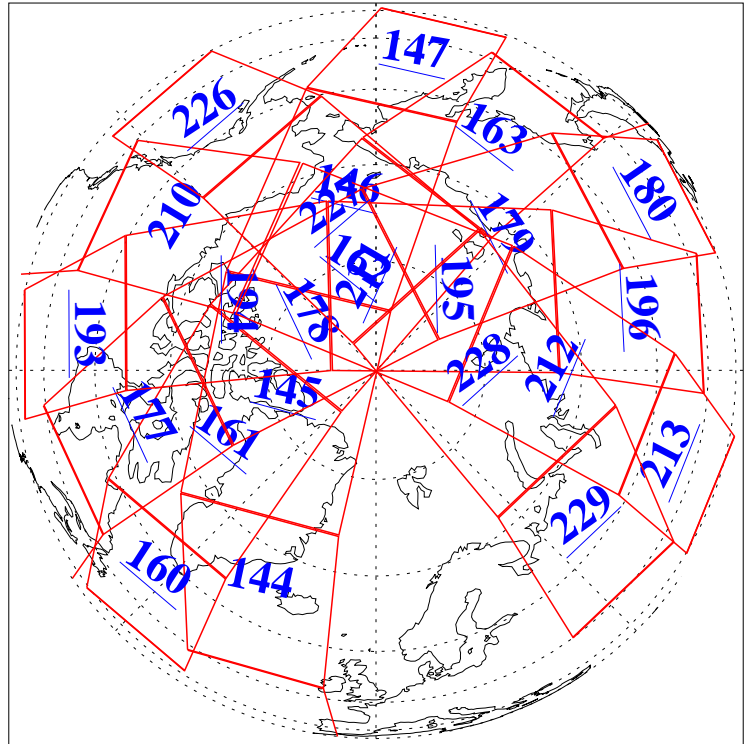

L1B Availability
AMSU Granules: 103
HSB Granules: 0
AIRS Granules: 105

10 Aug 2018
DoY 222
Aqua Day 5942
Granules: 1 to 120

Granules: 121 to 240

Legend: AMSU Available, *HSB Available*, **AIRS Available**

L1B Availability
AMSU Granules: 103
HSB Granules: 0
AIRS Granules: 105

10 Aug 2018
DoY 222
Aqua Day 5942
Ascending Granules

Descending Granules

Legend: AMSU Available, HSB Available, AIRS Available

L1B Availability
AMSU Granules: 103
HSB Granules: 0
AIRS Granules: 105

10 Aug 2018
DoY 222
Aqua Day 5942

Northern Hemisphere Granules

Southern Hemisphere Granules

Legend: AMSU Available, HSB Available, **AIRS Available**