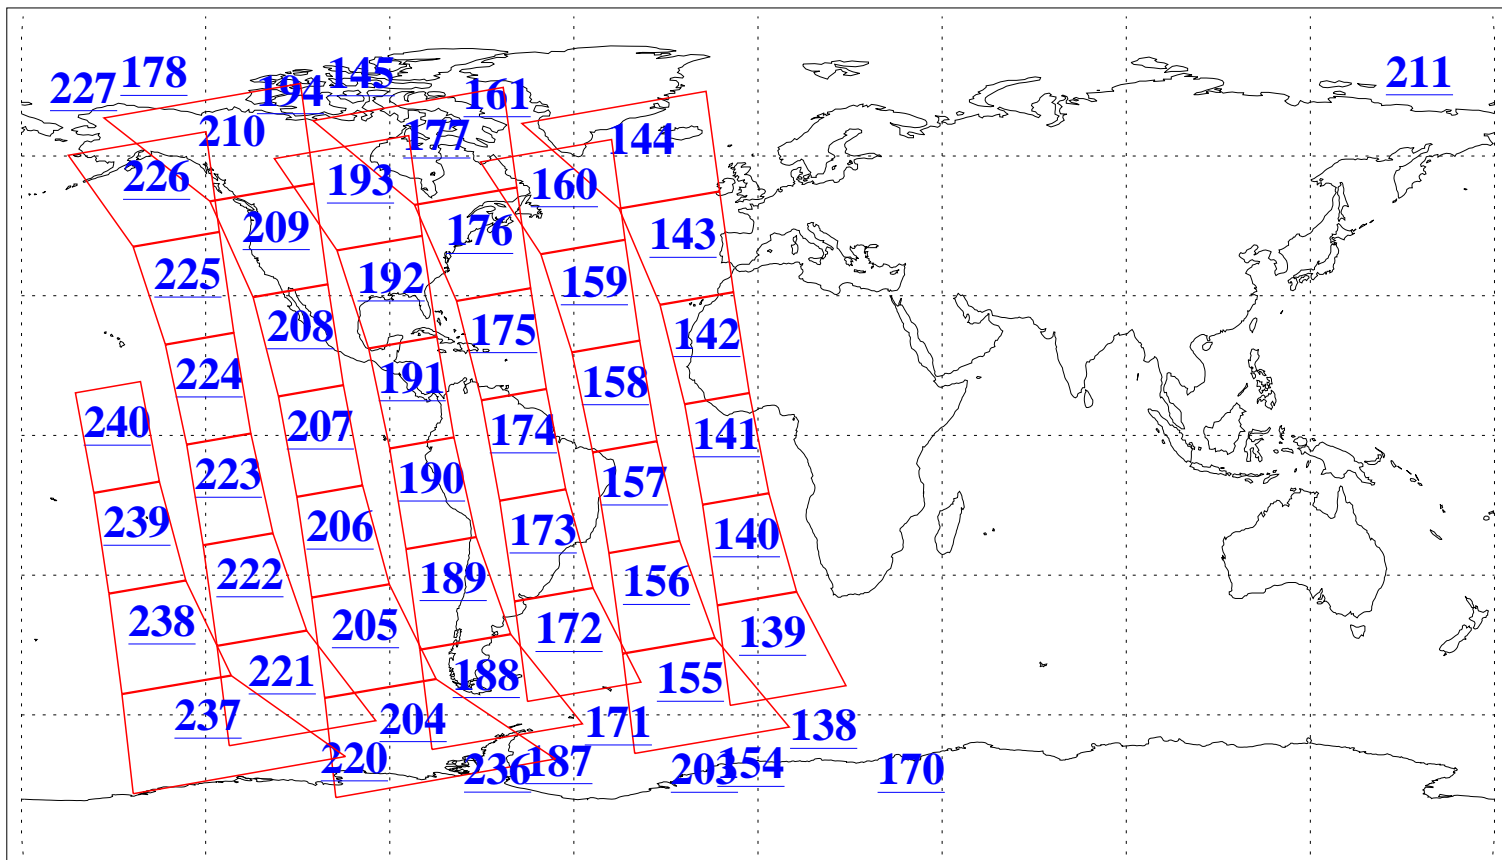

L1B Availability
AMSU Granules: 103
HSB Granules: 0
AIRS Granules: 105

10 Aug 2018
DoY 222
Aqua Day 5942
Granules: 1 to 120

Granules: 121 to 240

Legend: AMSU Available, *HSB Available*, **AIRS Available**

L1B Availability
AMSU Granules: 103
HSB Granules: 0
AIRS Granules: 105

10 Aug 2018
DoY 222
Aqua Day 5942
Ascending Granules

Descending Granules

Legend: AMSU Available, HSB Available, AIRS Available

L1B Availability
AMSU Granules: 103
HSB Granules: 0
AIRS Granules: 105

10 Aug 2018
DoY 222
Aqua Day 5942

Northern Hemisphere Granules

Southern Hemisphere Granules

Legend: AMSU Available, HSB Available, **AIRS Available**