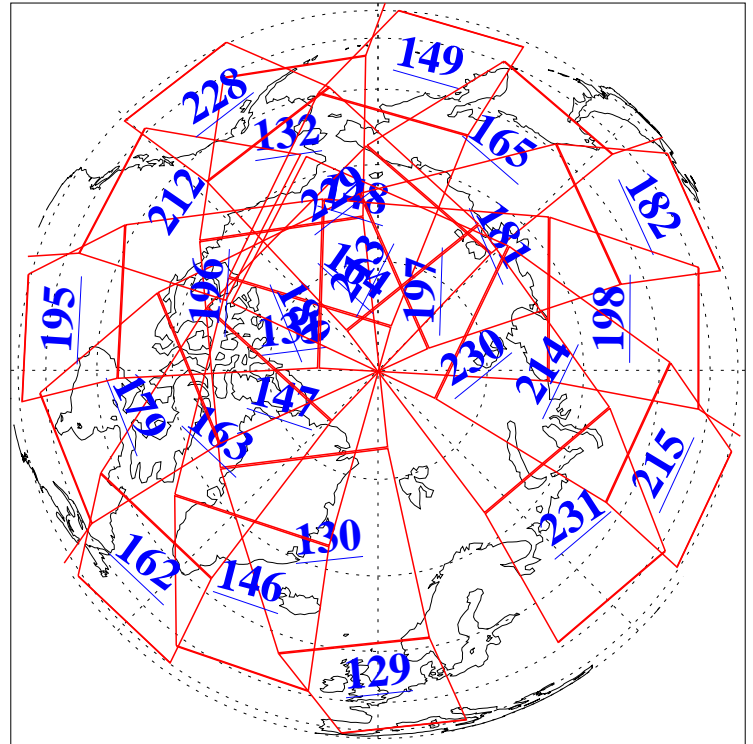

8 Aug 2018
DoY 220
Aqua Day 5940
Ascending Granules

Descending Granules

Legend: AMSU Available, HSB Available, AIRS Available

L1B Availability
 AMSU Granules: 239
 HSB Granules: 0
 AIRS Granules: 240

8 Aug 2018
 DoY 220
 Aqua Day 5940

Northern Hemisphere Granules

Southern Hemisphere Granules

Legend: AMSU Available, HSB Available, AIRS Available