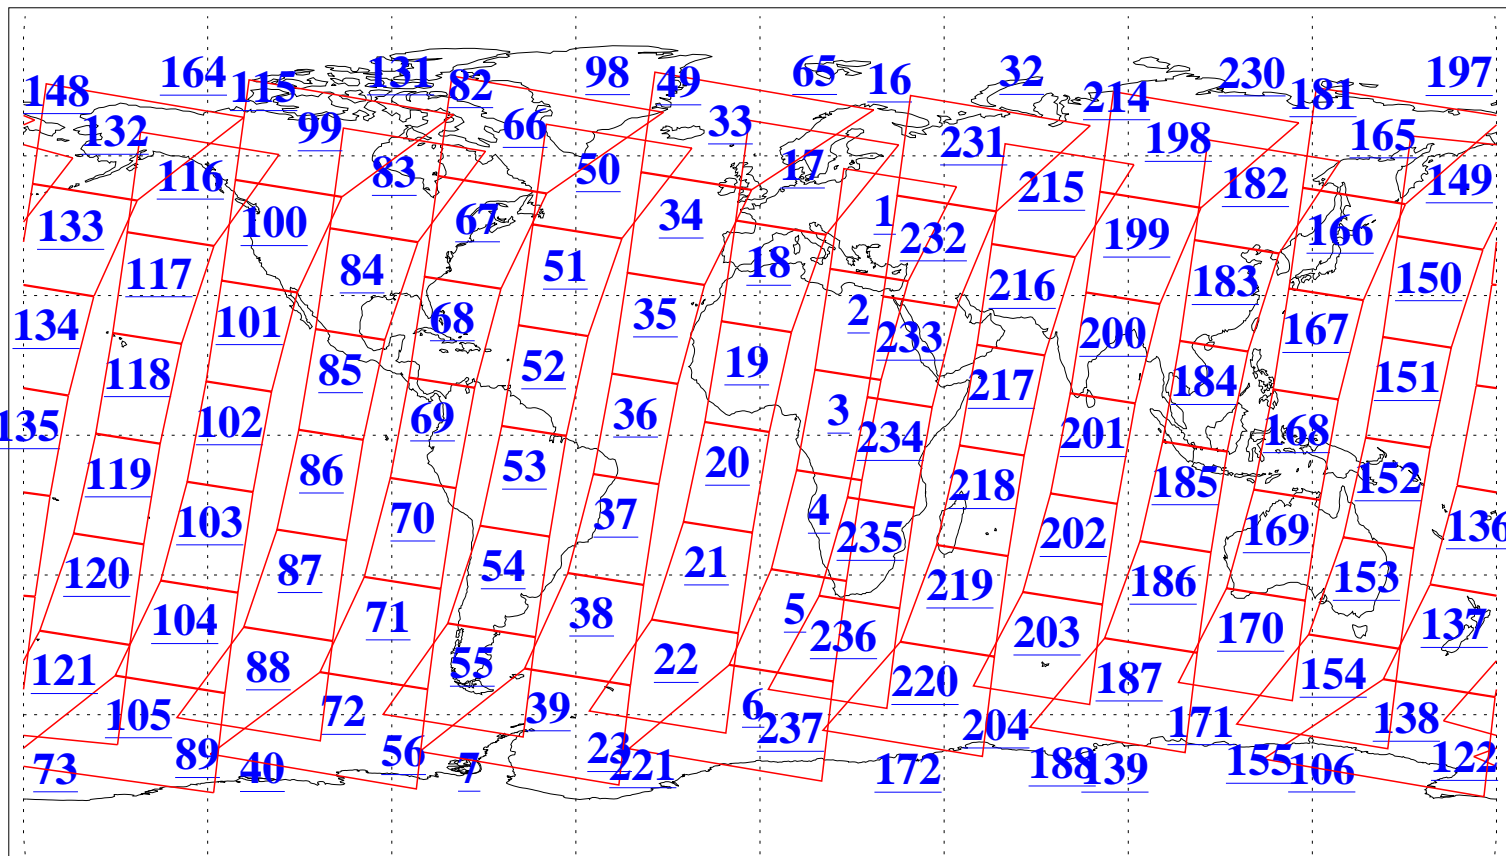

L1B Availability
AMSU Granules: 239
HSB Granules: 0
AIRS Granules: 240

8 Aug 2018
DoY 220
Aqua Day 5940
Granules: 1 to 120

Granules: 121 to 240

Legend: AMSU Available, HSB Available, AIRS Available

L1B Availability
AMSU Granules: 239
HSB Granules: 0
AIRS Granules: 240

8 Aug 2018
DoY 220
Aqua Day 5940
Ascending Granules

Descending Granules

Legend: AMSU Available, HSB Available, AIRS Available

L1B Availability
 AMSU Granules: 239
 HSB Granules: 0
 AIRS Granules: 240

8 Aug 2018
 DoY 220
 Aqua Day 5940

Northern Hemisphere Granules

Southern Hemisphere Granules

Legend: AMSU Available, HSB Available, AIRS Available