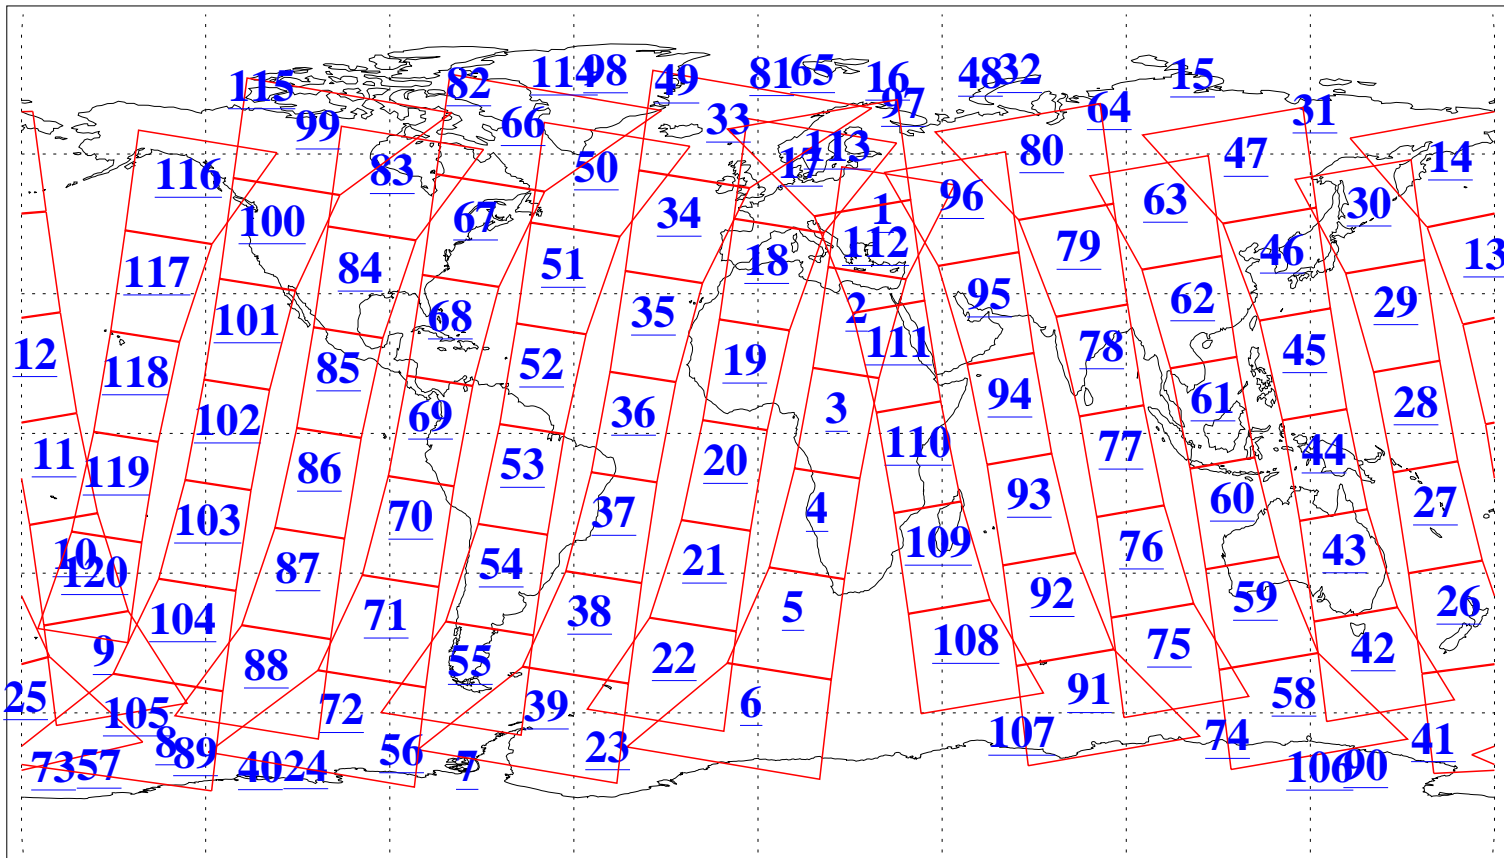

L1B Availability
AMSU Granules: 239
HSB Granules: 0
AIRS Granules: 240

8 Aug 2018
DoY 220
Aqua Day 5940
Granules: 1 to 120

Granules: 121 to 240

Legend: AMSU Available, HSB Available, AIRS Available

L1B Availability
AMSU Granules: 239
HSB Granules: 0
AIRS Granules: 240

8 Aug 2018
DoY 220
Aqua Day 5940
Ascending Granules

Descending Granules

Legend: AMSU Available, HSB Available, AIRS Available

L1B Availability
 AMSU Granules: 239
 HSB Granules: 0
 AIRS Granules: 240

8 Aug 2018
 DoY 220
 Aqua Day 5940

Northern Hemisphere Granules

Southern Hemisphere Granules

Legend: AMSU Available, HSB Available, AIRS Available