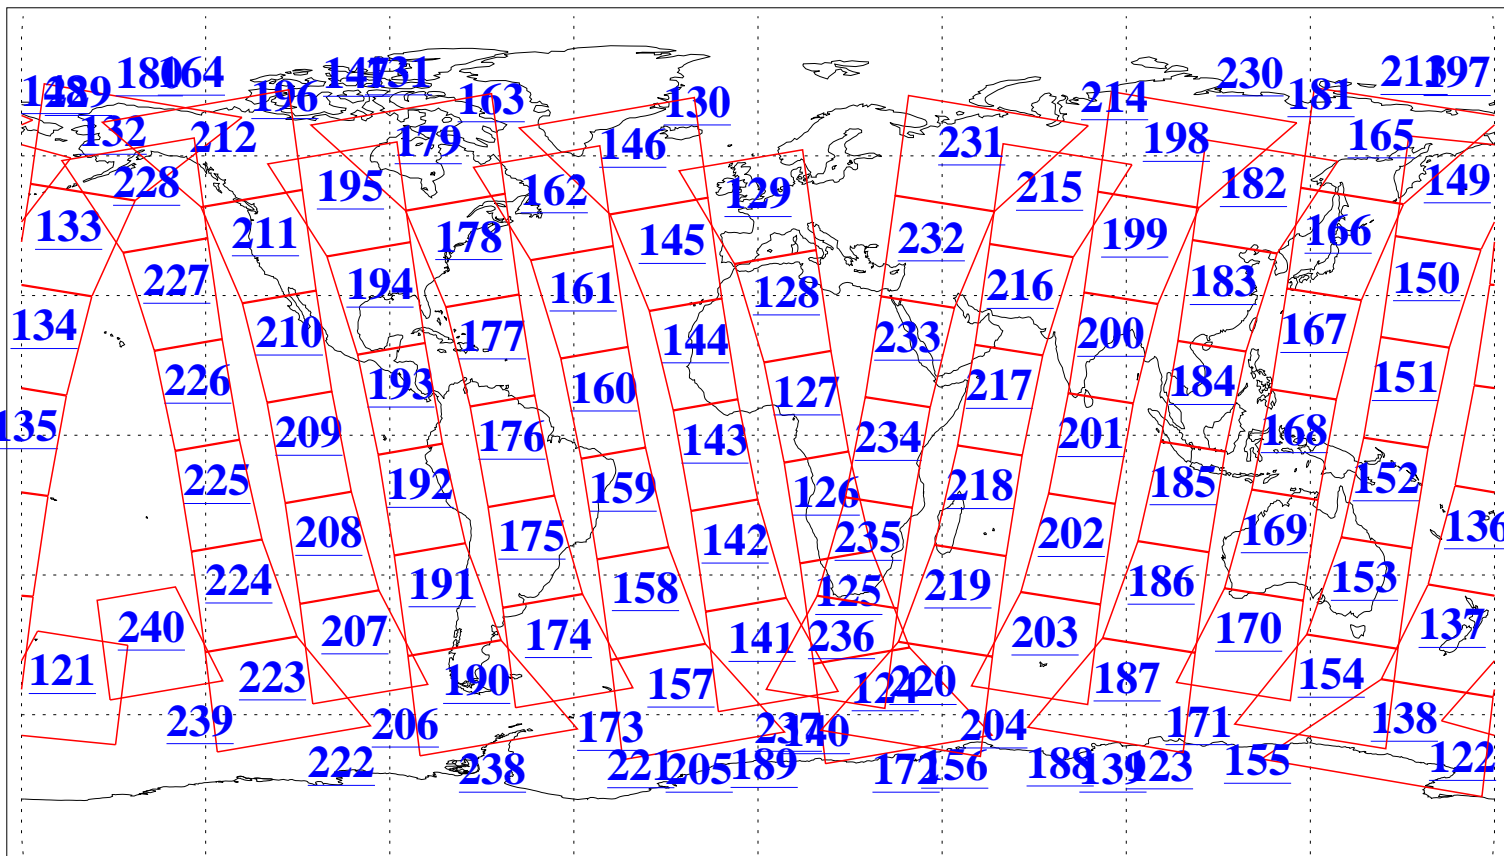

L1B Availability
AMSU Granules: 239
HSB Granules: 0
AIRS Granules: 240

8 Aug 2018
DoY 220
Aqua Day 5940
Granules: 1 to 120

Granules: 121 to 240

Legend: AMSU Available, HSB Available, AIRS Available

L1B Availability
AMSU Granules: 239
HSB Granules: 0
AIRS Granules: 240

8 Aug 2018
DoY 220
Aqua Day 5940
Ascending Granules

Descending Granules

Legend: AMSU Available, HSB Available, AIRS Available

L1B Availability
 AMSU Granules: 239
 HSB Granules: 0
 AIRS Granules: 240

8 Aug 2018
 DoY 220
 Aqua Day 5940

Northern Hemisphere Granules

Southern Hemisphere Granules

Legend: AMSU Available, HSB Available, AIRS Available