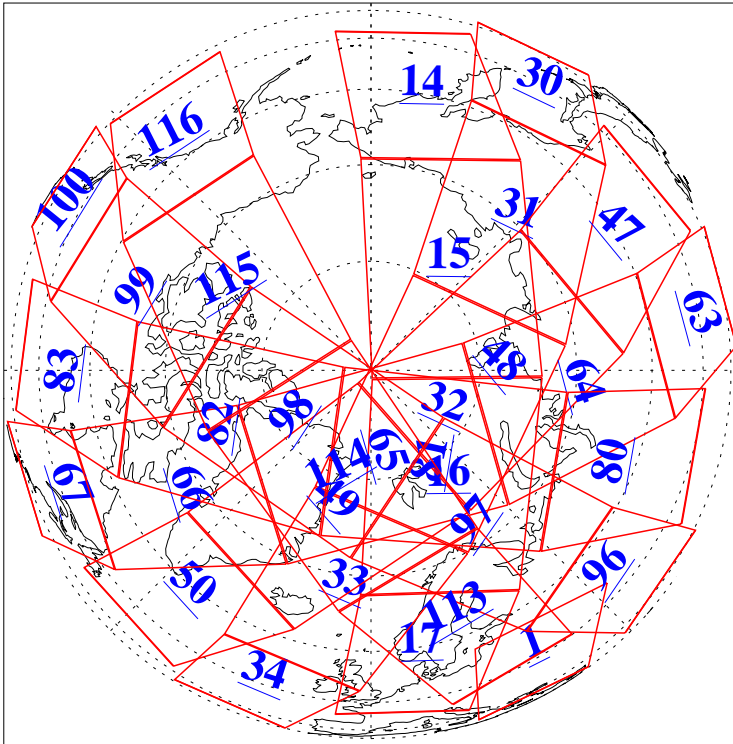

L1B Availability
AMSU Granules: 239
HSB Granules: 0
AIRS Granules: 240

8 Aug 2018
DoY 220
Aqua Day 5940
Granules: 1 to 120

Granules: 121 to 240

Legend: AMSU Available, HSB Available, AIRS Available

L1B Availability
AMSU Granules: 239
HSB Granules: 0
AIRS Granules: 240

8 Aug 2018
DoY 220
Aqua Day 5940
Ascending Granules

Descending Granules

Legend: AMSU Available, HSB Available, AIRS Available

L1B Availability
 AMSU Granules: 239
 HSB Granules: 0
 AIRS Granules: 240

8 Aug 2018
 DoY 220
 Aqua Day 5940

Northern Hemisphere Granules

Southern Hemisphere Granules

Legend: AMSU Available, HSB Available, AIRS Available