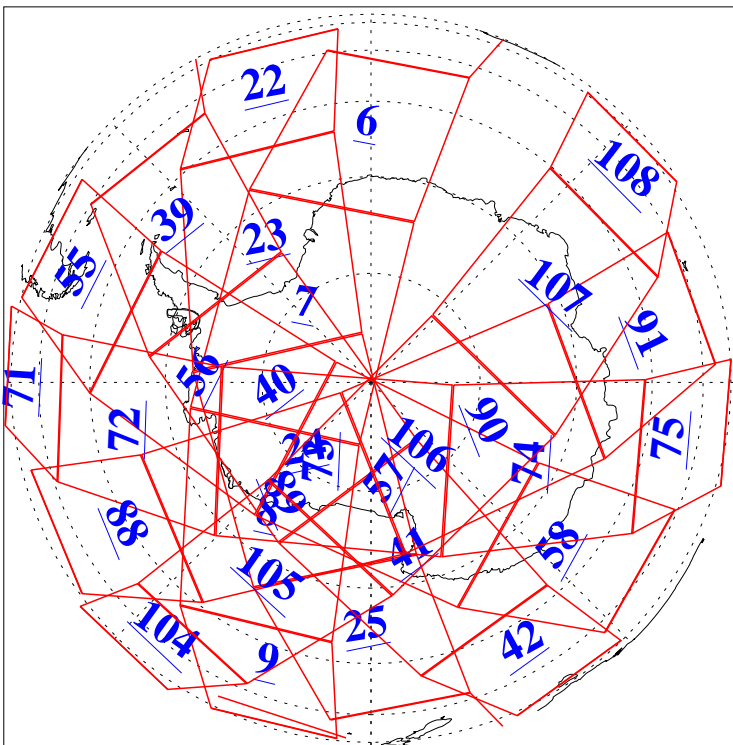

L1B Availability
AMSU Granules: 239
HSB Granules: 0
AIRS Granules: 240

8 Aug 2018
DoY 220
Aqua Day 5940
Granules: 1 to 120

Granules: 121 to 240

Legend: AMSU Available, HSB Available, AIRS Available

L1B Availability
AMSU Granules: 239
HSB Granules: 0
AIRS Granules: 240

8 Aug 2018
DoY 220
Aqua Day 5940
Ascending Granules

Descending Granules

Legend: AMSU Available, HSB Available, AIRS Available

L1B Availability
 AMSU Granules: 239
 HSB Granules: 0
 AIRS Granules: 240

8 Aug 2018
 DoY 220
 Aqua Day 5940

Northern Hemisphere Granules

Southern Hemisphere Granules

Legend: AMSU Available, HSB Available, AIRS Available