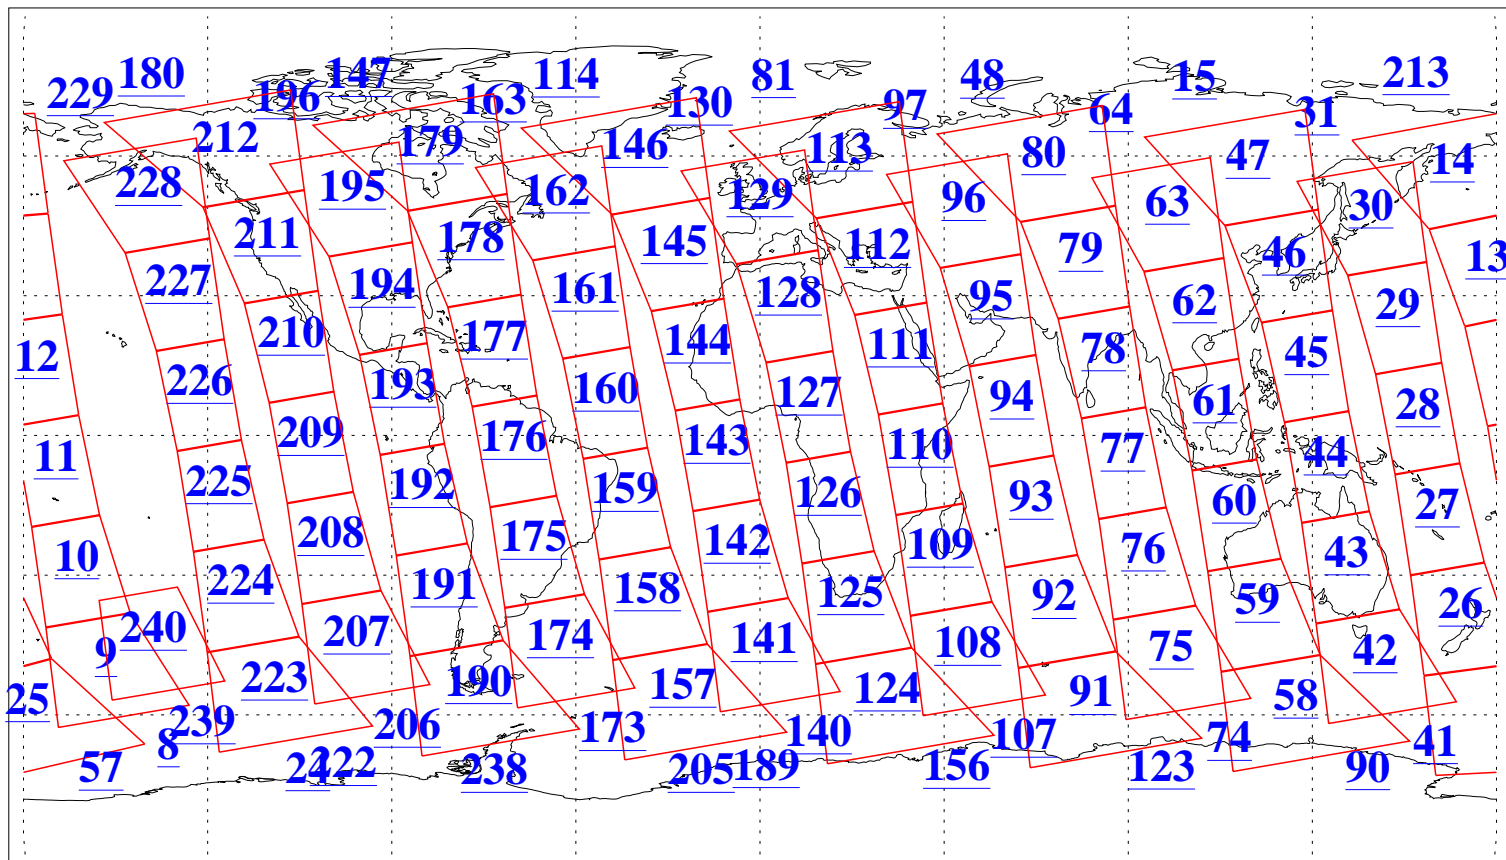

L1B Availability
AMSU Granules: 239
HSB Granules: 0
AIRS Granules: 240

8 Aug 2018
DoY 220
Aqua Day 5940
Granules: 1 to 120

Granules: 121 to 240

Legend: AMSU Available, HSB Available, AIRS Available

L1B Availability
AMSU Granules: 239
HSB Granules: 0
AIRS Granules: 240

8 Aug 2018
DoY 220
Aqua Day 5940
Ascending Granules

Descending Granules

Legend: AMSU Available, HSB Available, AIRS Available

L1B Availability
 AMSU Granules: 239
 HSB Granules: 0
 AIRS Granules: 240

8 Aug 2018
 DoY 220
 Aqua Day 5940

Northern Hemisphere Granules

Southern Hemisphere Granules

Legend: AMSU Available, HSB Available, AIRS Available