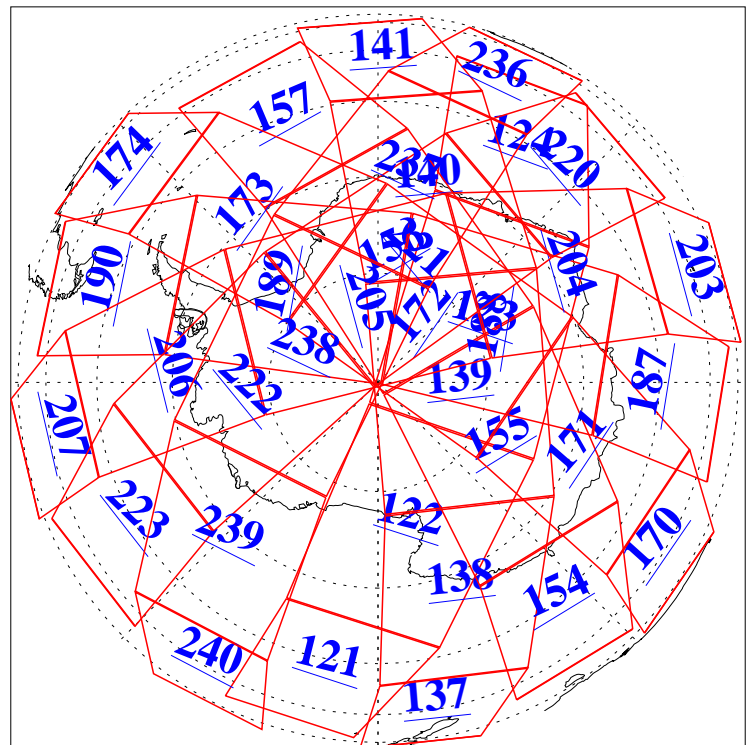

L1B Availability
AMSU Granules: 239
HSB Granules: 0
AIRS Granules: 240

8 Aug 2018
DoY 220
Aqua Day 5940
Granules: 1 to 120

Granules: 121 to 240

Legend: AMSU Available, HSB Available, AIRS Available

L1B Availability
AMSU Granules: 239
HSB Granules: 0
AIRS Granules: 240

8 Aug 2018
DoY 220
Aqua Day 5940
Ascending Granules

Descending Granules

Legend: AMSU Available, HSB Available, AIRS Available

L1B Availability
 AMSU Granules: 239
 HSB Granules: 0
 AIRS Granules: 240

8 Aug 2018
 DoY 220
 Aqua Day 5940

Northern Hemisphere Granules

Southern Hemisphere Granules

Legend: AMSU Available, HSB Available, AIRS Available