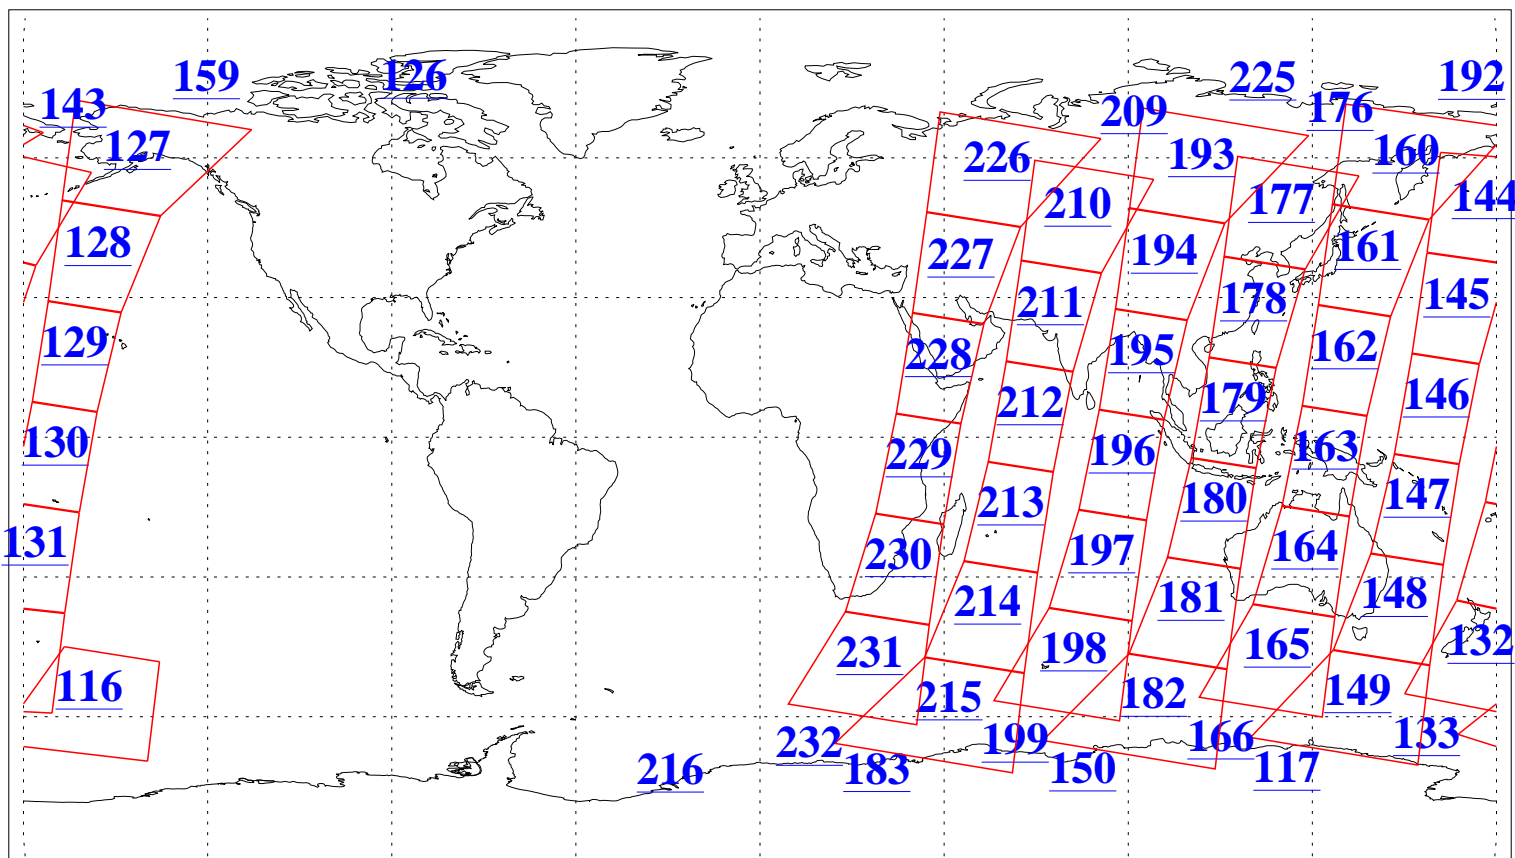

L1B Availability  
AMSU Granules: 124  
HSB Granules: 0  
AIRS Granules: 125

5 Aug 2018  
DoY 217  
Aqua Day 5937  
Granules: 1 to 120

Granules: 121 to 240

Legend: AMSU Available, HSB Available, AIRS Available

L1B Availability  
AMSU Granules: 124  
HSB Granules: 0  
AIRS Granules: 125

5 Aug 2018  
DoY 217  
Aqua Day 5937  
Ascending Granules

Descending Granules

Legend: AMSU Available, HSB Available, AIRS Available