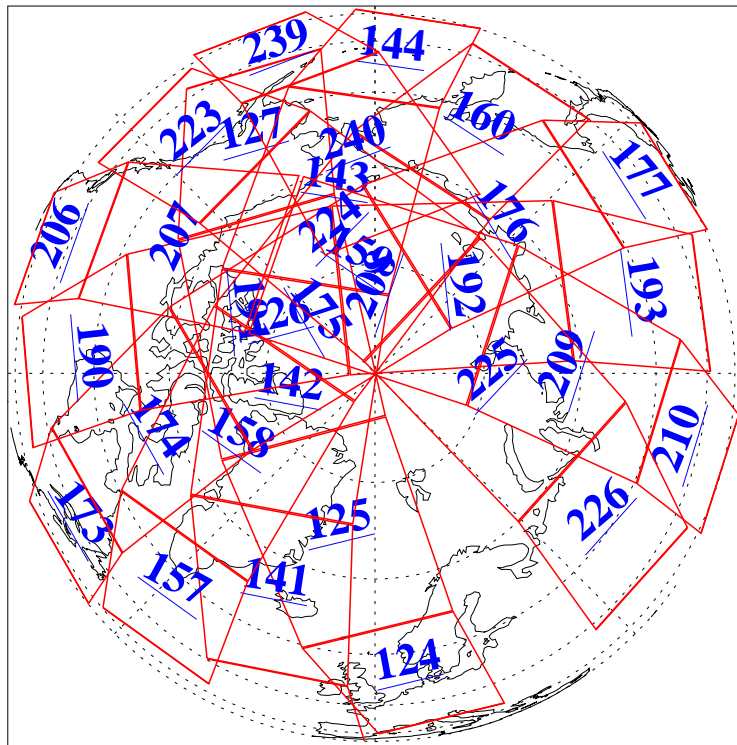

L1B Availability  
AMSU Granules: 124  
HSB Granules: 0  
AIRS Granules: 125

5 Aug 2018  
DoY 217  
Aqua Day 5937  
Granules: 1 to 120

Granules: 121 to 240

Legend: AMSU Available, HSB Available, AIRS Available

L1B Availability  
AMSU Granules: 124  
HSB Granules: 0  
AIRS Granules: 125

5 Aug 2018  
DoY 217  
Aqua Day 5937  
Ascending Granules

Descending Granules

Legend: AMSU Available, HSB Available, AIRS Available

L1B Availability  
 AMSU Granules: 124  
 HSB Granules: 0  
 AIRS Granules: 125

5 Aug 2018  
 DoY 217  
 Aqua Day 5937

Northern Hemisphere Granules

Southern Hemisphere Granules

Legend: AMSU Available, HSB Available, **AIRS Available**