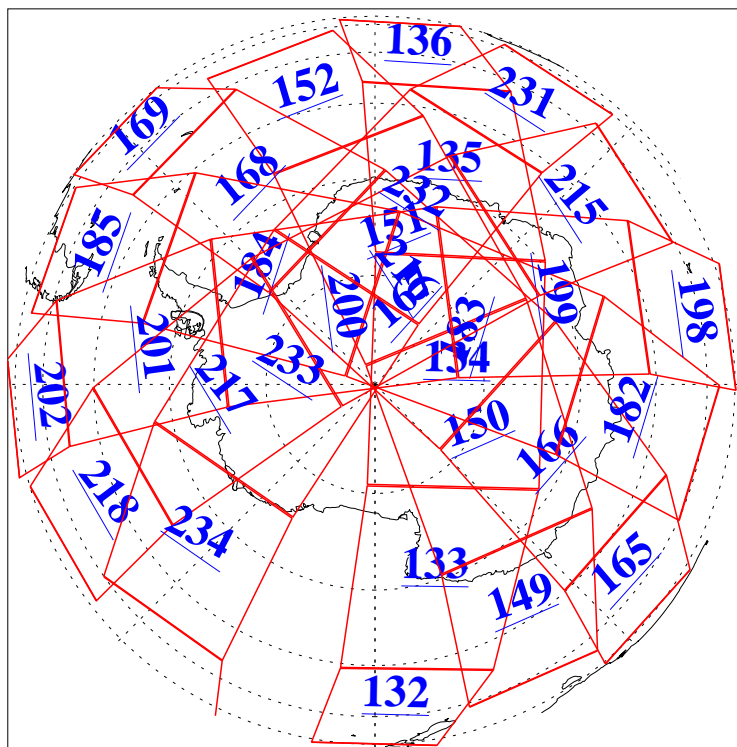

L1B Availability  
AMSU Granules: 124  
HSB Granules: 0  
AIRS Granules: 125

5 Aug 2018  
DoY 217  
Aqua Day 5937  
Granules: 1 to 120

Granules: 121 to 240

Legend: AMSU Available, HSB Available, AIRS Available

L1B Availability  
AMSU Granules: 124  
HSB Granules: 0  
AIRS Granules: 125

5 Aug 2018  
DoY 217  
Aqua Day 5937  
Ascending Granules

Descending Granules

Legend: AMSU Available, HSB Available, AIRS Available

L1B Availability  
 AMSU Granules: 124  
 HSB Granules: 0  
 AIRS Granules: 125

5 Aug 2018  
 DoY 217  
 Aqua Day 5937

Northern Hemisphere Granules

Southern Hemisphere Granules

Legend: AMSU Available, HSB Available, **AIRS Available**