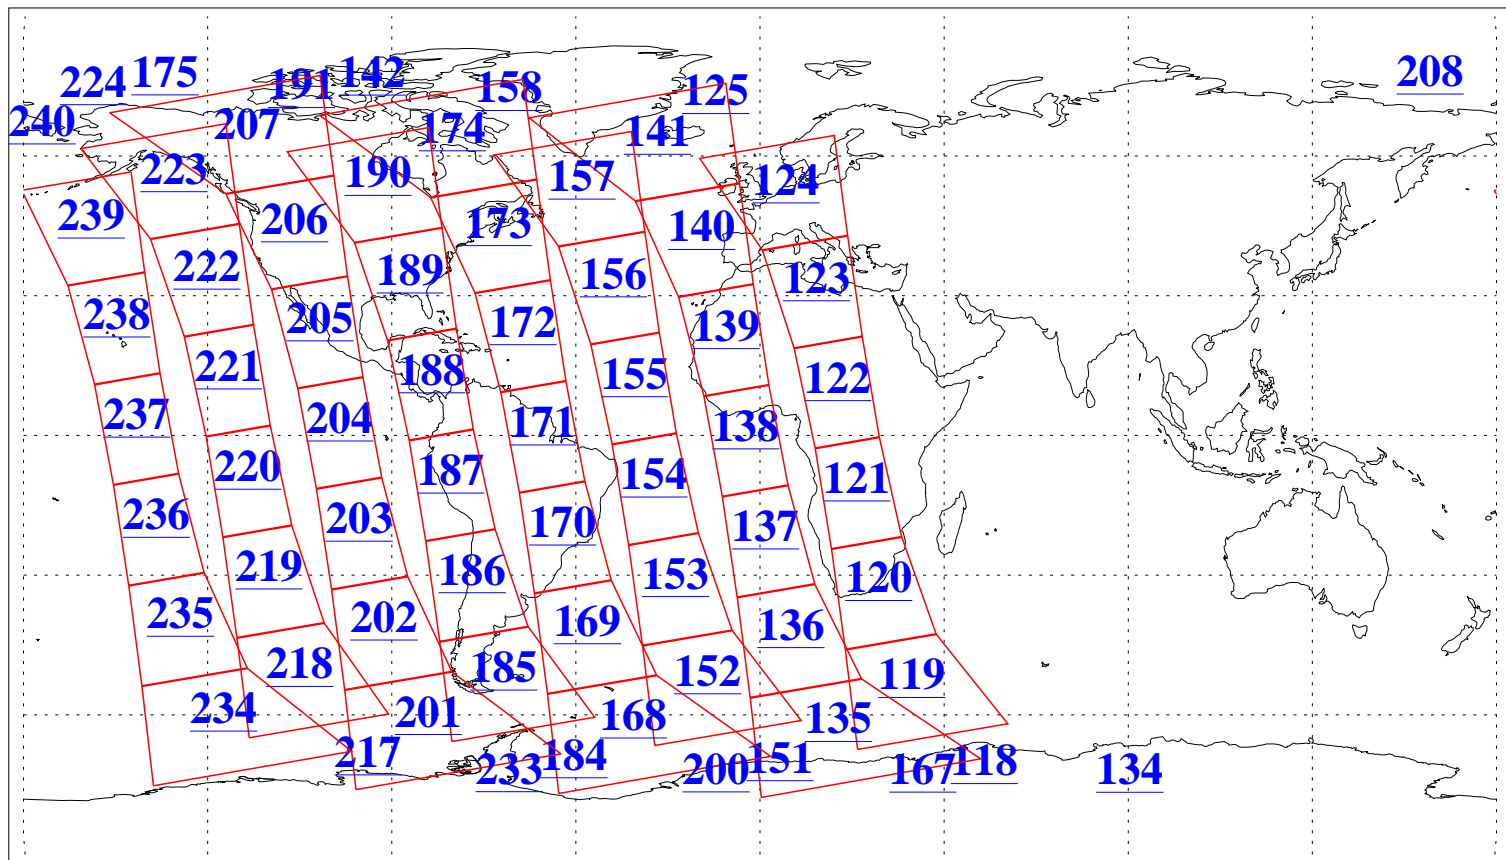

L1B Availability  
AMSU Granules: 124  
HSB Granules: 0  
AIRS Granules: 125

5 Aug 2018  
DoY 217  
Aqua Day 5937  
Granules: 1 to 120

Granules: 121 to 240

Legend: AMSU Available, HSB Available, AIRS Available

L1B Availability  
AMSU Granules: 124  
HSB Granules: 0  
AIRS Granules: 125

5 Aug 2018  
DoY 217  
Aqua Day 5937  
Ascending Granules

Descending Granules

Legend: AMSU Available, HSB Available, AIRS Available

L1B Availability  
 AMSU Granules: 124  
 HSB Granules: 0  
 AIRS Granules: 125

5 Aug 2018  
 DoY 217  
 Aqua Day 5937

Northern Hemisphere Granules

Southern Hemisphere Granules

Legend: AMSU Available, HSB Available, **AIRS Available**