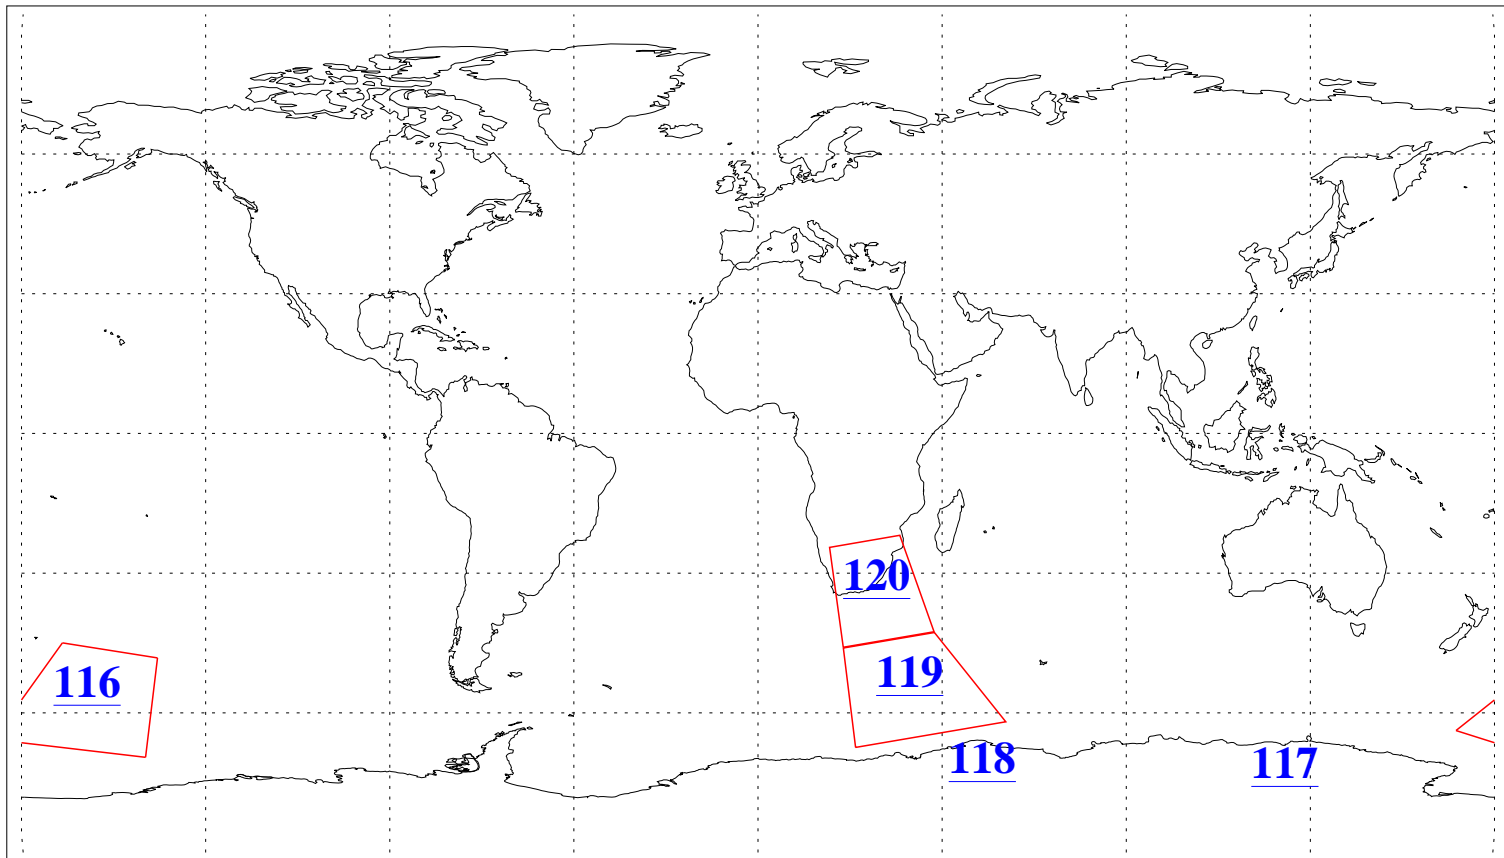

L1B Availability  
AMSU Granules: 124  
HSB Granules: 0  
AIRS Granules: 125

5 Aug 2018  
DoY 217  
Aqua Day 5937  
Granules: 1 to 120

Granules: 121 to 240

Legend: AMSU Available, HSB Available, AIRS Available

L1B Availability  
AMSU Granules: 124  
HSB Granules: 0  
AIRS Granules: 125

5 Aug 2018  
DoY 217  
Aqua Day 5937  
Ascending Granules

Descending Granules

Legend: AMSU Available, HSB Available, AIRS Available

L1B Availability  
 AMSU Granules: 124  
 HSB Granules: 0  
 AIRS Granules: 125

5 Aug 2018  
 DoY 217  
 Aqua Day 5937

Northern Hemisphere Granules

Southern Hemisphere Granules

Legend: AMSU Available, HSB Available, **AIRS Available**