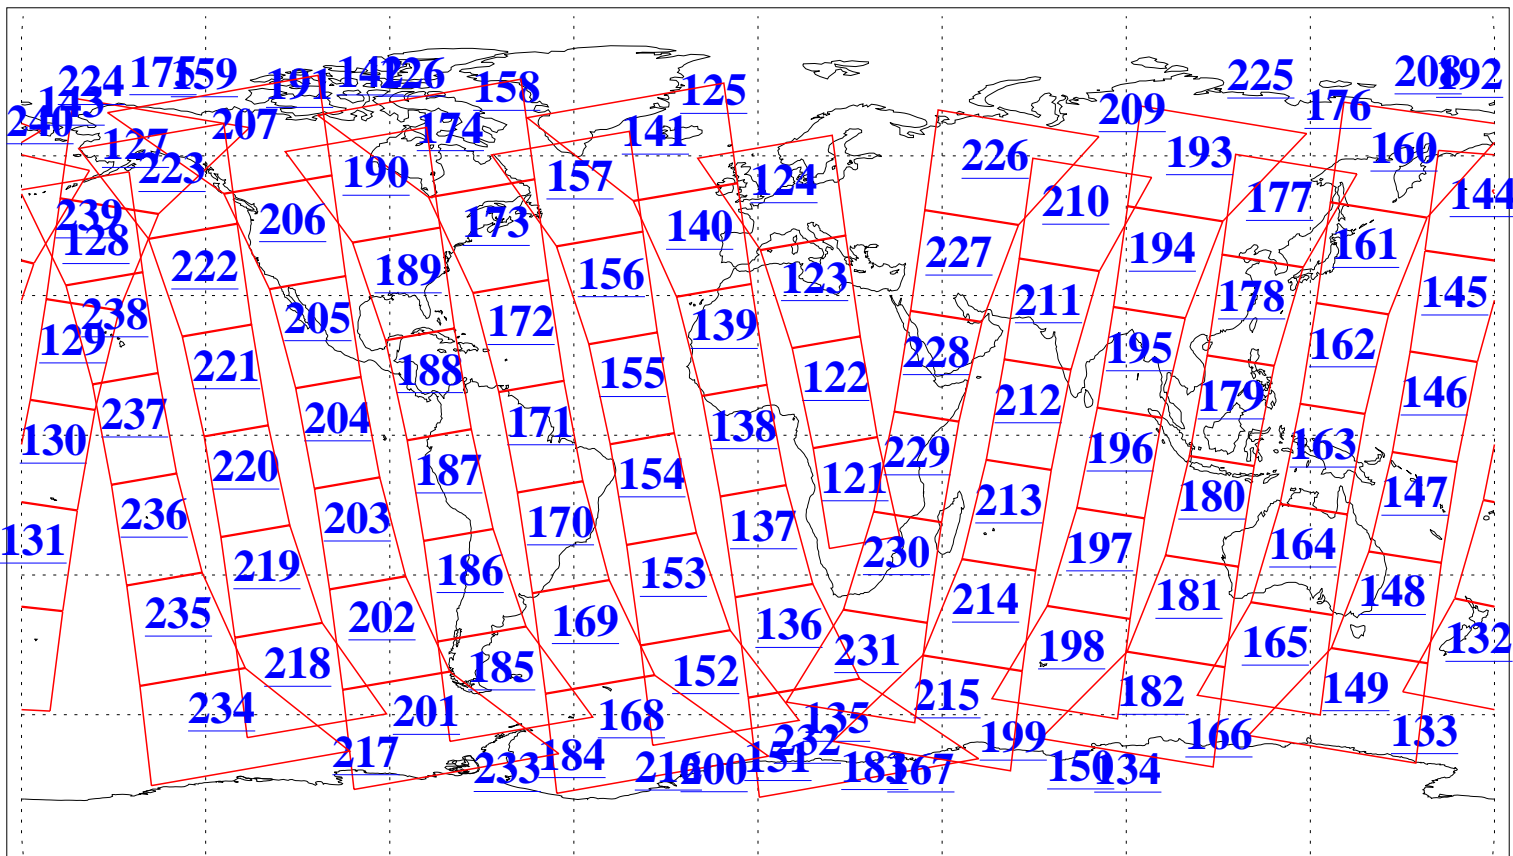

L1B Availability  
AMSU Granules: 124  
HSB Granules: 0  
AIRS Granules: 125

5 Aug 2018  
DoY 217  
Aqua Day 5937  
Granules: 1 to 120

Granules: 121 to 240

Legend: AMSU Available, HSB Available, AIRS Available

L1B Availability  
AMSU Granules: 124  
HSB Granules: 0  
AIRS Granules: 125

5 Aug 2018  
DoY 217  
Aqua Day 5937  
Ascending Granules

Descending Granules

Legend: AMSU Available, HSB Available, AIRS Available

L1B Availability  
 AMSU Granules: 124  
 HSB Granules: 0  
 AIRS Granules: 125

5 Aug 2018  
 DoY 217  
 Aqua Day 5937

Northern Hemisphere Granules

Southern Hemisphere Granules

Legend: AMSU Available, HSB Available, **AIRS Available**