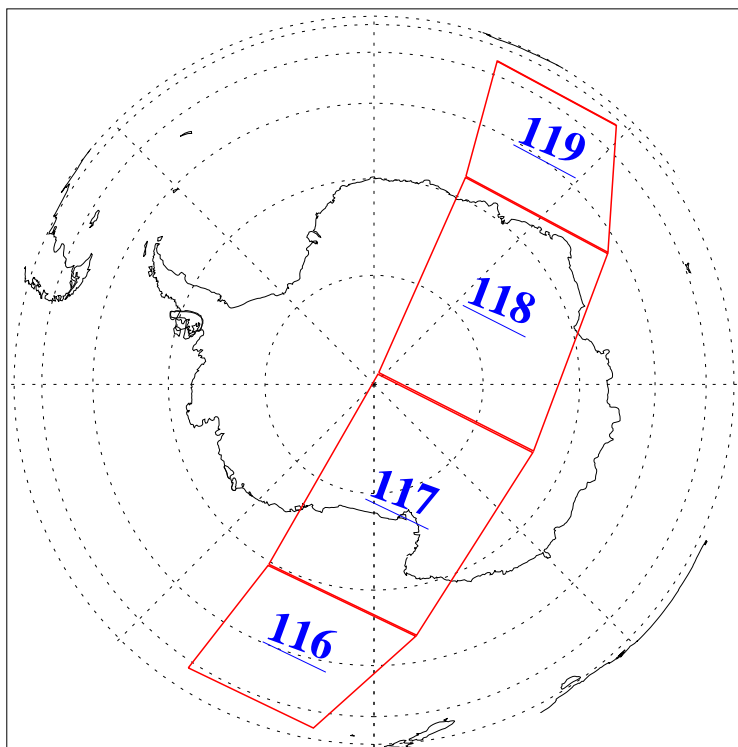

L1B Availability  
AMSU Granules: 124  
HSB Granules: 0  
AIRS Granules: 125

5 Aug 2018  
DoY 217  
Aqua Day 5937  
Ascending Granules

Descending Granules

Legend: AMSU Available, HSB Available, AIRS Available

L1B Availability  
 AMSU Granules: 124  
 HSB Granules: 0  
 AIRS Granules: 125

5 Aug 2018  
 DoY 217  
 Aqua Day 5937

Northern Hemisphere Granules

Southern Hemisphere Granules

Legend: AMSU Available, HSB Available, **AIRS Available**