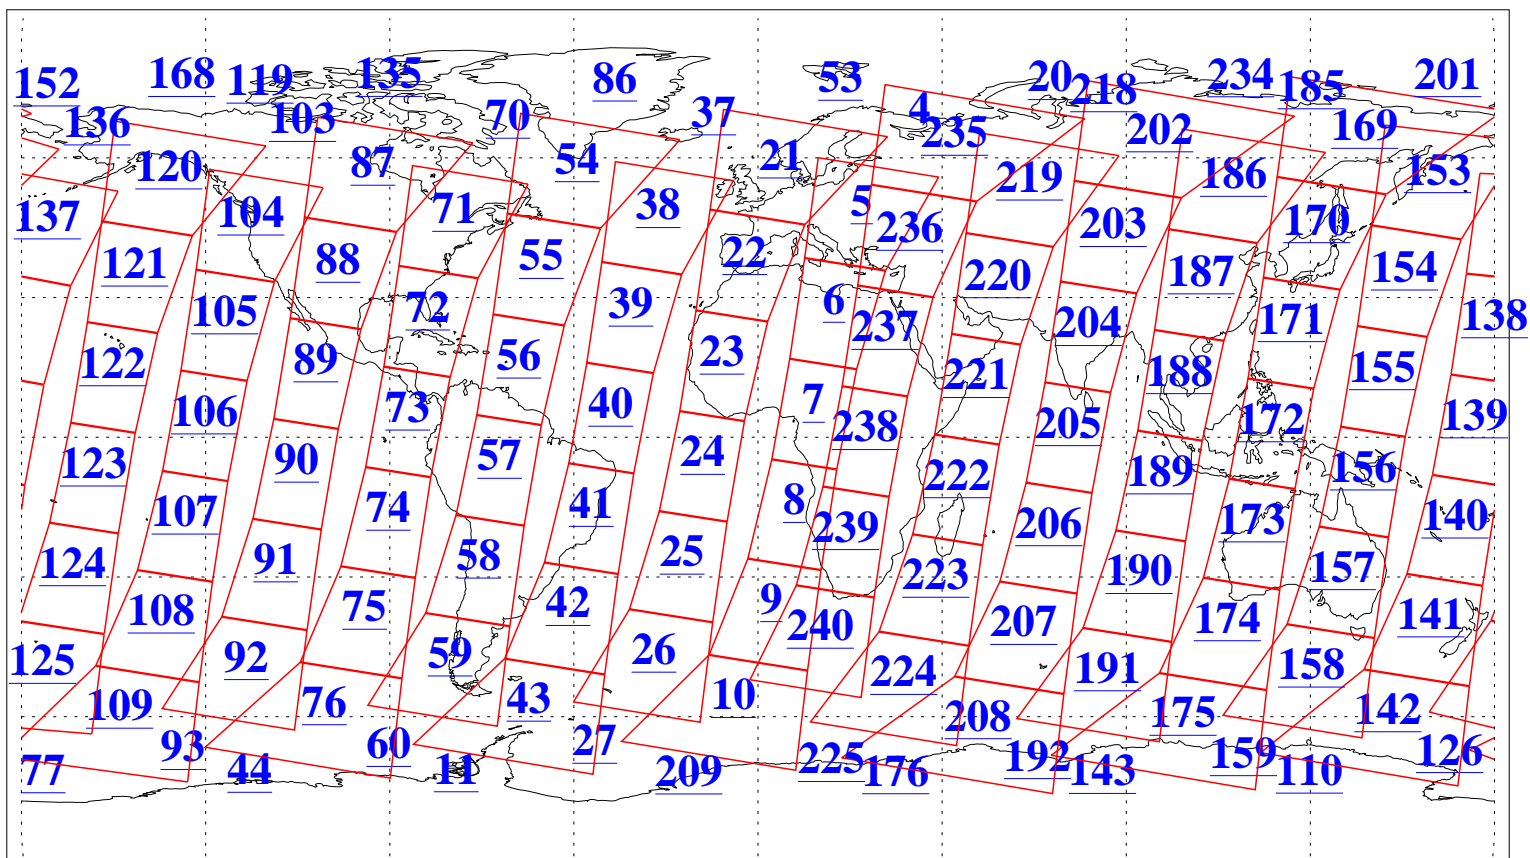

L1B Availability
AMSU Granules: 240
HSB Granules: 0
AIRS Granules: 240

4 Aug 2018
DoY 216
Aqua Day 5936
Granules: 1 to 120

Granules: 121 to 240

Legend: AMSU Available, HSB Available, AIRS Available

L1B Availability
AMSU Granules: 240
HSB Granules: 0
AIRS Granules: 240

4 Aug 2018
DoY 216
Aqua Day 5936

Ascending Granules

Descending Granules

Legend: AMSU Available, HSB Available, AIRS Available

L1B Availability
AMSU Granules: 240
HSB Granules: 0
AIRS Granules: 240

4 Aug 2018
DoY 216
Aqua Day 5936

Northern Hemisphere Granules

Southern Hemisphere Granules

Legend: AMSU Available, HSB Available, AIRS Available