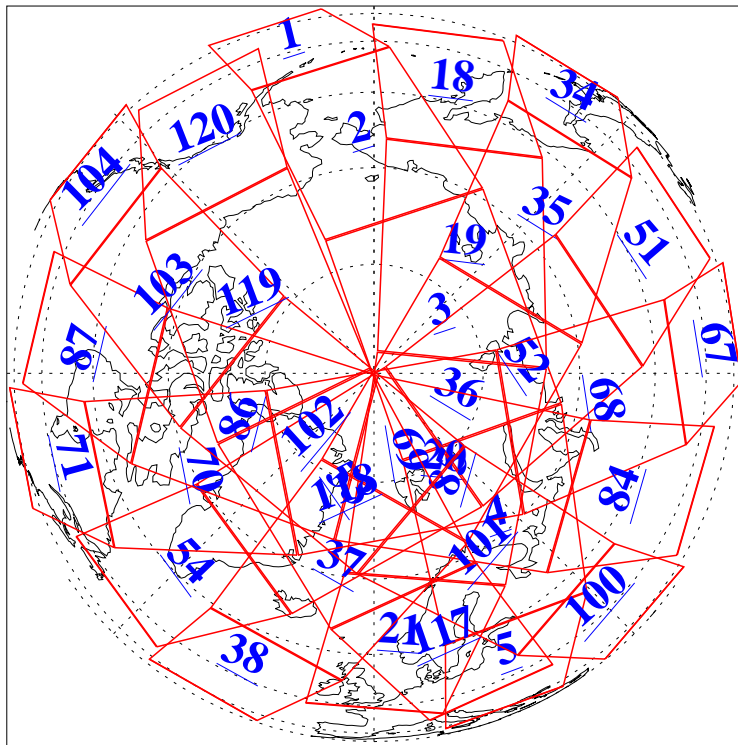

L1B Availability
AMSU Granules: 240
HSB Granules: 0
AIRS Granules: 240

4 Aug 2018
DoY 216
Aqua Day 5936
Granules: 1 to 120

Granules: 121 to 240

Legend: AMSU Available, HSB Available, AIRS Available

L1B Availability
AMSU Granules: 240
HSB Granules: 0
AIRS Granules: 240

4 Aug 2018
DoY 216
Aqua Day 5936

Ascending Granules

Descending Granules

Legend: AMSU Available, HSB Available, AIRS Available

L1B Availability
AMSU Granules: 240
HSB Granules: 0
AIRS Granules: 240

4 Aug 2018
DoY 216
Aqua Day 5936

Northern Hemisphere Granules

Southern Hemisphere Granules

Legend: AMSU Available, HSB Available, AIRS Available