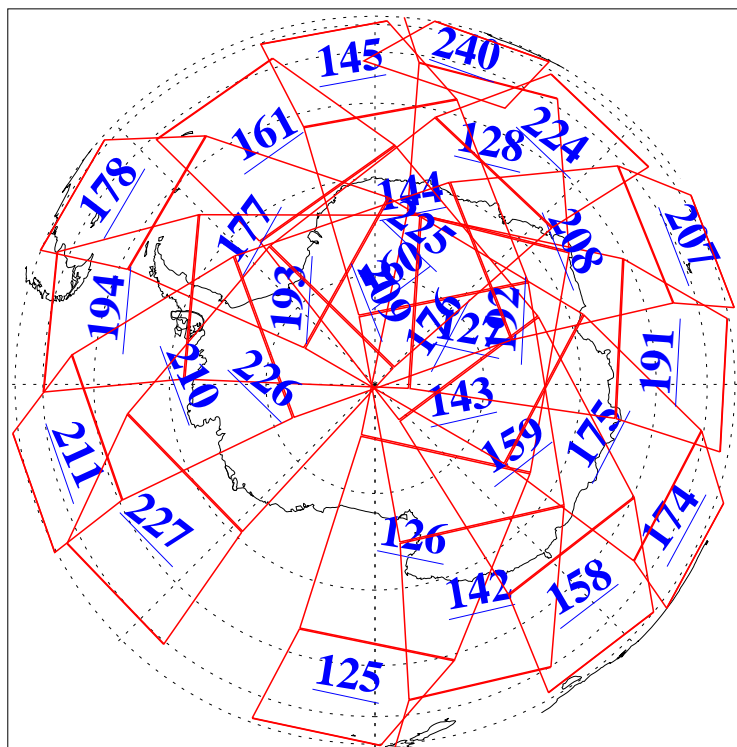

L1B Availability
AMSU Granules: 240
HSB Granules: 0
AIRS Granules: 240

4 Aug 2018
DoY 216
Aqua Day 5936
Granules: 1 to 120

Granules: 121 to 240

Legend: AMSU Available, HSB Available, AIRS Available

L1B Availability
AMSU Granules: 240
HSB Granules: 0
AIRS Granules: 240

4 Aug 2018
DoY 216
Aqua Day 5936

Ascending Granules

Descending Granules

Legend: AMSU Available, HSB Available, AIRS Available

L1B Availability
AMSU Granules: 240
HSB Granules: 0
AIRS Granules: 240

4 Aug 2018
DoY 216
Aqua Day 5936

Northern Hemisphere Granules

Southern Hemisphere Granules

Legend: AMSU Available, HSB Available, AIRS Available