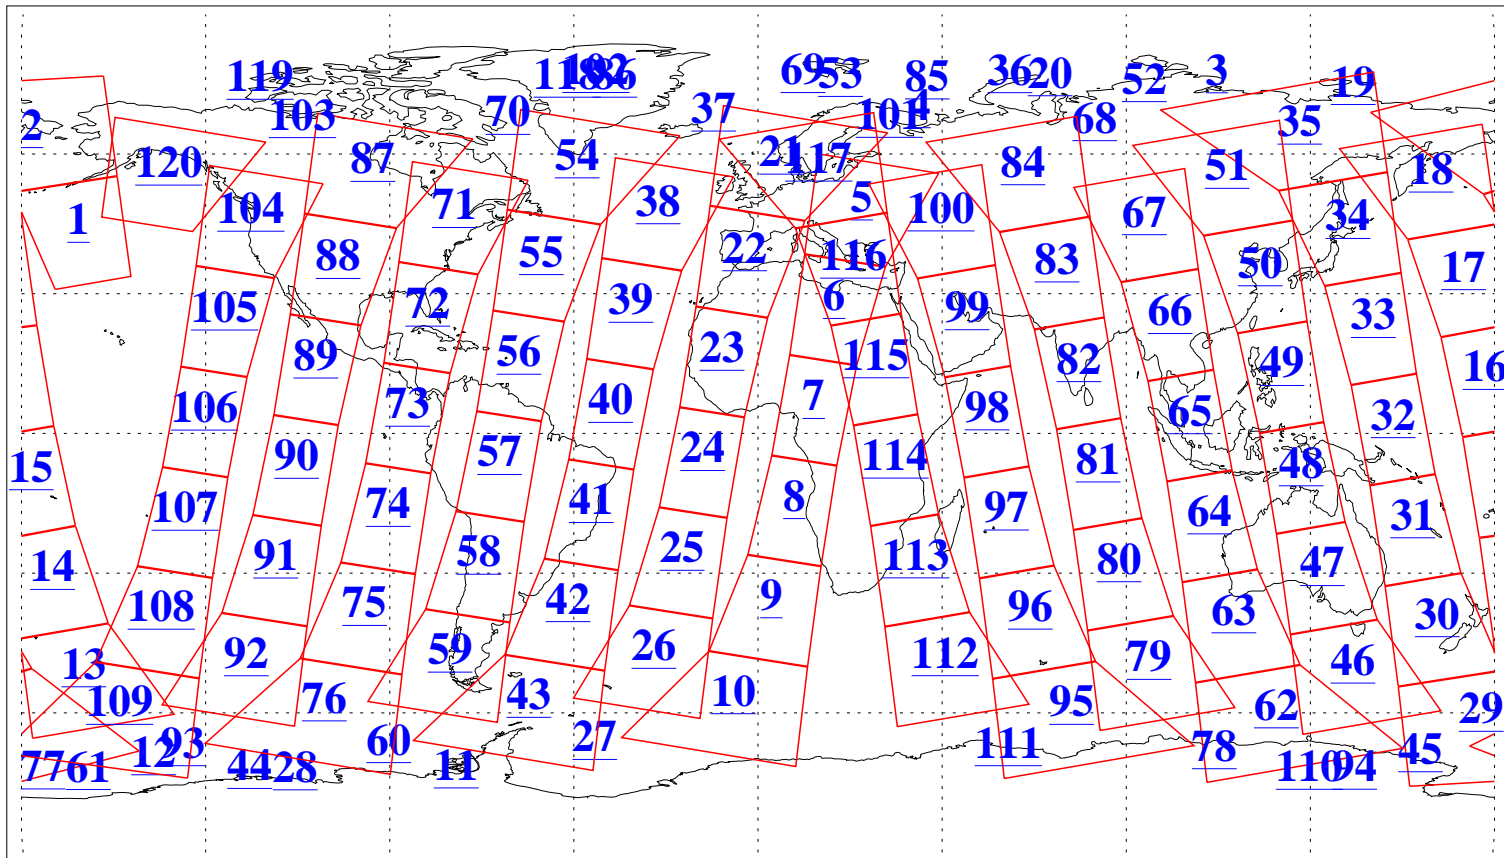

L1B Availability
AMSU Granules: 240
HSB Granules: 0
AIRS Granules: 240

4 Aug 2018
DoY 216
Aqua Day 5936
Granules: 1 to 120

Granules: 121 to 240

Legend: AMSU Available, HSB Available, AIRS Available

L1B Availability
AMSU Granules: 240
HSB Granules: 0
AIRS Granules: 240

4 Aug 2018
DoY 216
Aqua Day 5936

Ascending Granules

Descending Granules

Legend: AMSU Available, HSB Available, AIRS Available

L1B Availability
AMSU Granules: 240
HSB Granules: 0
AIRS Granules: 240

4 Aug 2018
DoY 216
Aqua Day 5936

Northern Hemisphere Granules

Southern Hemisphere Granules

Legend: AMSU Available, HSB Available, AIRS Available