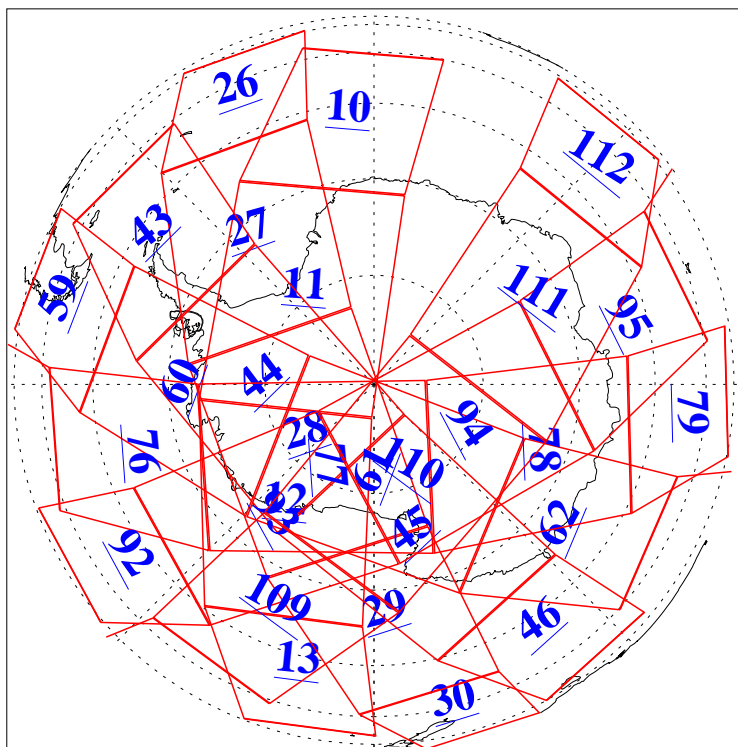

L1B Availability
AMSU Granules: 240
HSB Granules: 0
AIRS Granules: 240

4 Aug 2018
DoY 216
Aqua Day 5936
Granules: 1 to 120

Granules: 121 to 240

Legend: AMSU Available, HSB Available, AIRS Available

L1B Availability
AMSU Granules: 240
HSB Granules: 0
AIRS Granules: 240

4 Aug 2018
DoY 216
Aqua Day 5936

Ascending Granules

Descending Granules

Legend: AMSU Available, HSB Available, AIRS Available

L1B Availability
AMSU Granules: 240
HSB Granules: 0
AIRS Granules: 240

4 Aug 2018
DoY 216
Aqua Day 5936

Northern Hemisphere Granules

Southern Hemisphere Granules

Legend: AMSU Available, HSB Available, AIRS Available