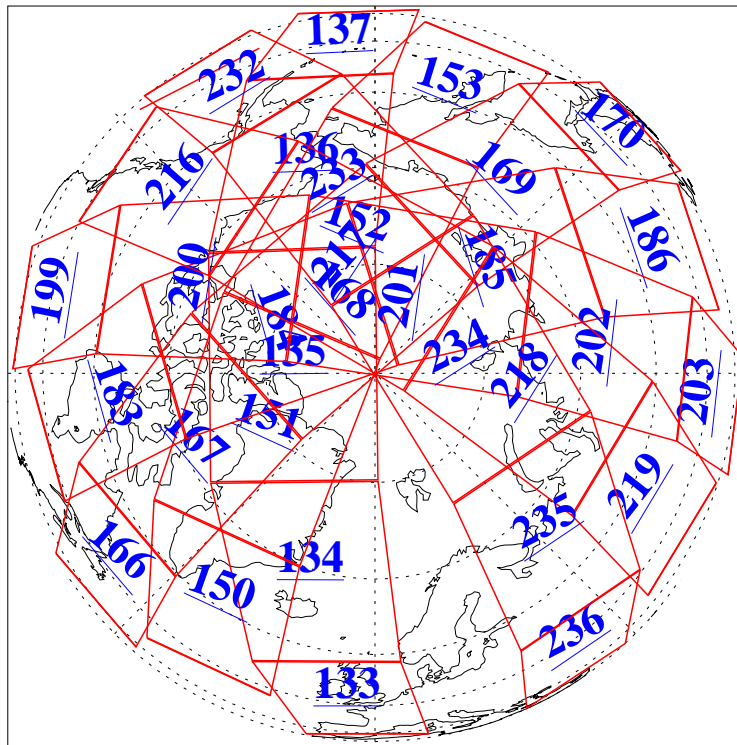

L1B Availability
AMSU Granules: 240
HSB Granules: 0
AIRS Granules: 240

4 Aug 2018
DoY 216
Aqua Day 5936
Granules: 1 to 120

Granules: 121 to 240

Legend: AMSU Available, HSB Available, AIRS Available

L1B Availability
AMSU Granules: 240
HSB Granules: 0
AIRS Granules: 240

4 Aug 2018
DoY 216
Aqua Day 5936

Ascending Granules

Descending Granules

Legend: AMSU Available, HSB Available, AIRS Available

L1B Availability
AMSU Granules: 240
HSB Granules: 0
AIRS Granules: 240

4 Aug 2018
DoY 216
Aqua Day 5936

Northern Hemisphere Granules

Southern Hemisphere Granules

Legend: AMSU Available, HSB Available, AIRS Available