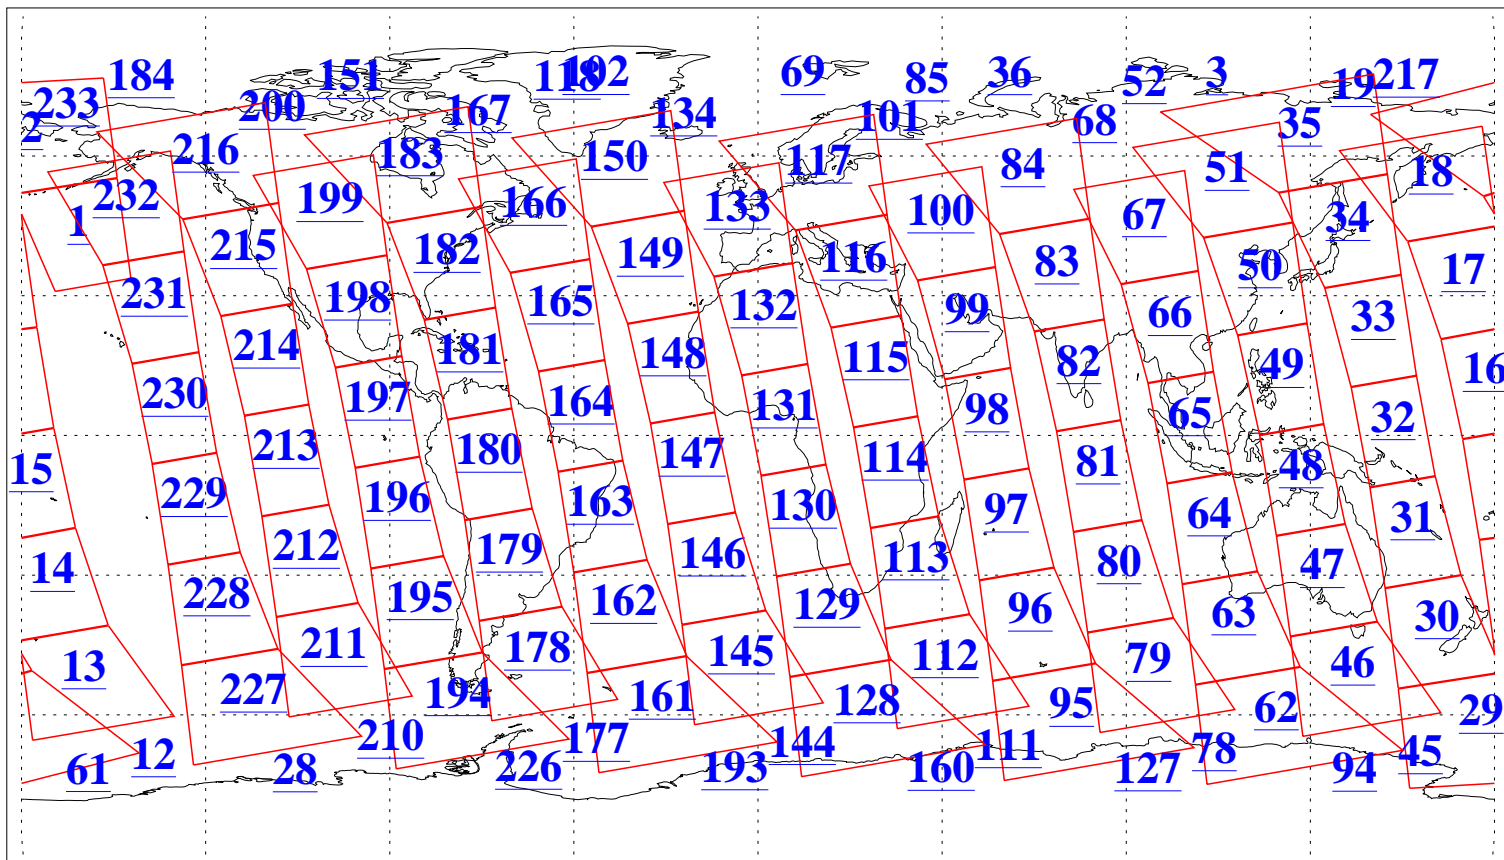

L1B Availability
AMSU Granules: 240
HSB Granules: 0
AIRS Granules: 240

4 Aug 2018
DoY 216
Aqua Day 5936
Granules: 1 to 120

Granules: 121 to 240

Legend: AMSU Available, HSB Available, AIRS Available

L1B Availability
AMSU Granules: 240
HSB Granules: 0
AIRS Granules: 240

4 Aug 2018
DoY 216
Aqua Day 5936

Ascending Granules

Descending Granules

Legend: AMSU Available, HSB Available, AIRS Available

L1B Availability
AMSU Granules: 240
HSB Granules: 0
AIRS Granules: 240

4 Aug 2018
DoY 216
Aqua Day 5936

Northern Hemisphere Granules

Southern Hemisphere Granules

Legend: AMSU Available, HSB Available, AIRS Available