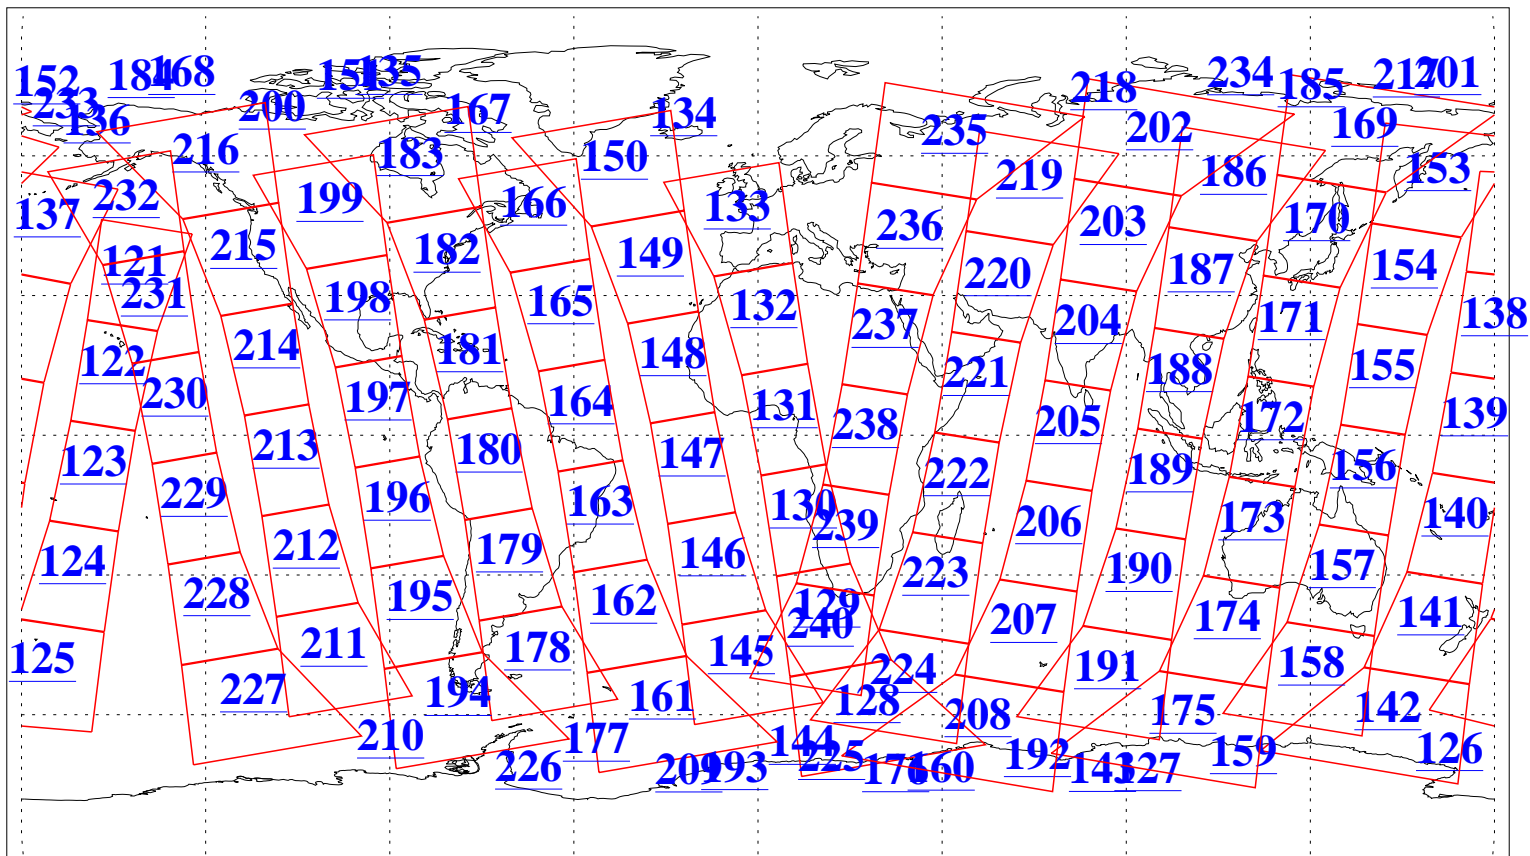

L1B Availability
AMSU Granules: 240
HSB Granules: 0
AIRS Granules: 240

4 Aug 2018
DoY 216
Aqua Day 5936
Granules: 1 to 120

Granules: 121 to 240

Legend: AMSU Available, HSB Available, AIRS Available

L1B Availability
AMSU Granules: 240
HSB Granules: 0
AIRS Granules: 240

4 Aug 2018
DoY 216
Aqua Day 5936

Ascending Granules

Descending Granules

Legend: AMSU Available, HSB Available, AIRS Available

L1B Availability
AMSU Granules: 240
HSB Granules: 0
AIRS Granules: 240

4 Aug 2018
DoY 216
Aqua Day 5936

Northern Hemisphere Granules

Southern Hemisphere Granules

Legend: AMSU Available, HSB Available, AIRS Available