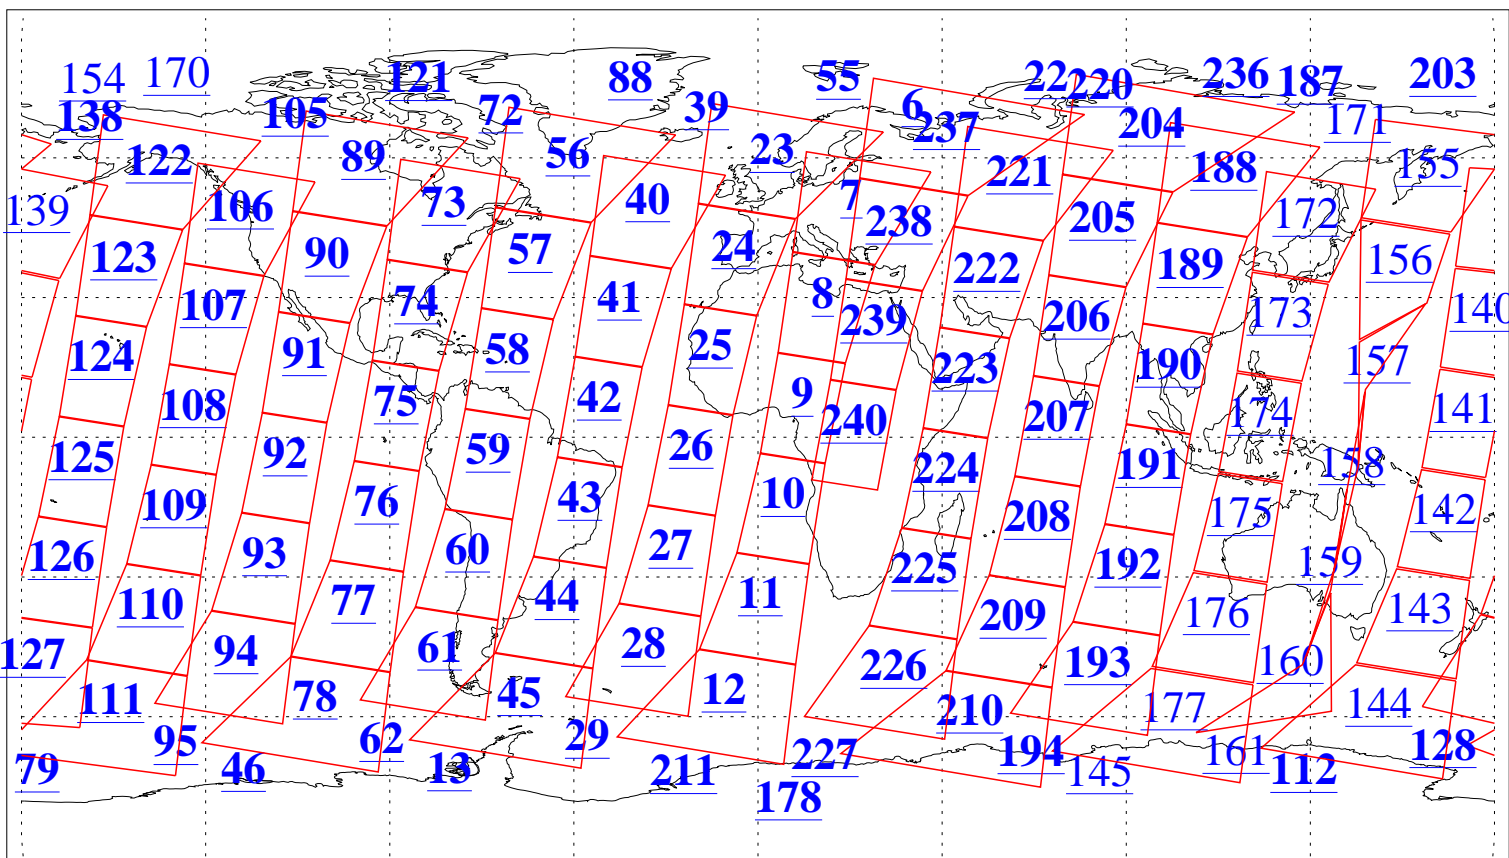

L1B Availability
AMSU Granules: 240
HSB Granules: 0
AIRS Granules: 201

2 Aug 2018
DoY 214
Aqua Day 5934
Granules: 1 to 120

Granules: 121 to 240

Legend: AMSU Available, HSB Available, AIRS Available

L1B Availability
AMSU Granules: 240
HSB Granules: 0
AIRS Granules: 201

2 Aug 2018
DoY 214
Aqua Day 5934

Ascending Granules

Descending Granules

Legend: AMSU Available, HSB Available, AIRS Available

L1B Availability
AMSU Granules: 240
HSB Granules: 0
AIRS Granules: 201

2 Aug 2018
DoY 214
Aqua Day 5934

Northern Hemisphere Granules

Southern Hemisphere Granules

Legend: AMSU Available, HSB Available, AIRS Available