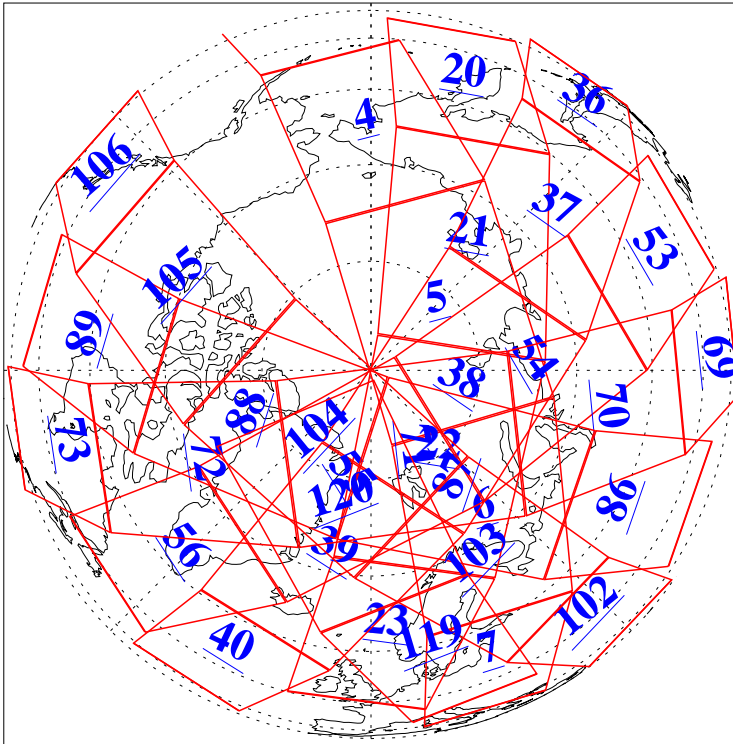

L1B Availability
AMSU Granules: 240
HSB Granules: 0
AIRS Granules: 201

2 Aug 2018
DoY 214
Aqua Day 5934
Granules: 1 to 120

Granules: 121 to 240

Legend: AMSU Available, HSB Available, AIRS Available

L1B Availability
AMSU Granules: 240
HSB Granules: 0
AIRS Granules: 201

2 Aug 2018
DoY 214
Aqua Day 5934

Ascending Granules

Descending Granules

Legend: AMSU Available, HSB Available, AIRS Available

L1B Availability
AMSU Granules: 240
HSB Granules: 0
AIRS Granules: 201

2 Aug 2018
DoY 214
Aqua Day 5934

Northern Hemisphere Granules

Southern Hemisphere Granules

Legend: AMSU Available, HSB Available, AIRS Available