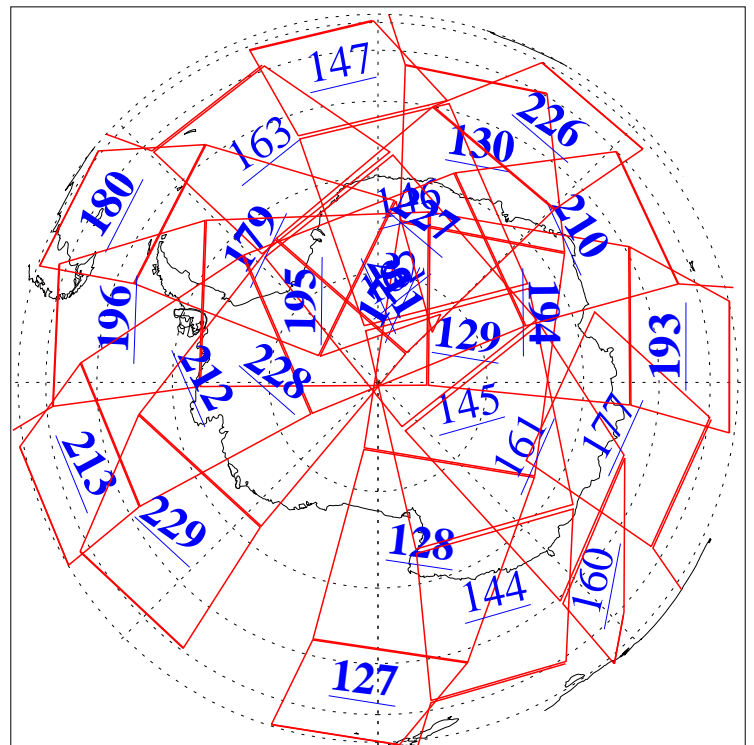

L1B Availability
AMSU Granules: 240
HSB Granules: 0
AIRS Granules: 201

2 Aug 2018
DoY 214
Aqua Day 5934
Granules: 1 to 120

Granules: 121 to 240

Legend: AMSU Available, HSB Available, AIRS Available

L1B Availability
AMSU Granules: 240
HSB Granules: 0
AIRS Granules: 201

2 Aug 2018
DoY 214
Aqua Day 5934

Ascending Granules

Descending Granules

Legend: AMSU Available, HSB Available, AIRS Available

L1B Availability
AMSU Granules: 240
HSB Granules: 0
AIRS Granules: 201

2 Aug 2018
DoY 214
Aqua Day 5934

Northern Hemisphere Granules

Southern Hemisphere Granules

Legend: AMSU Available, HSB Available, AIRS Available