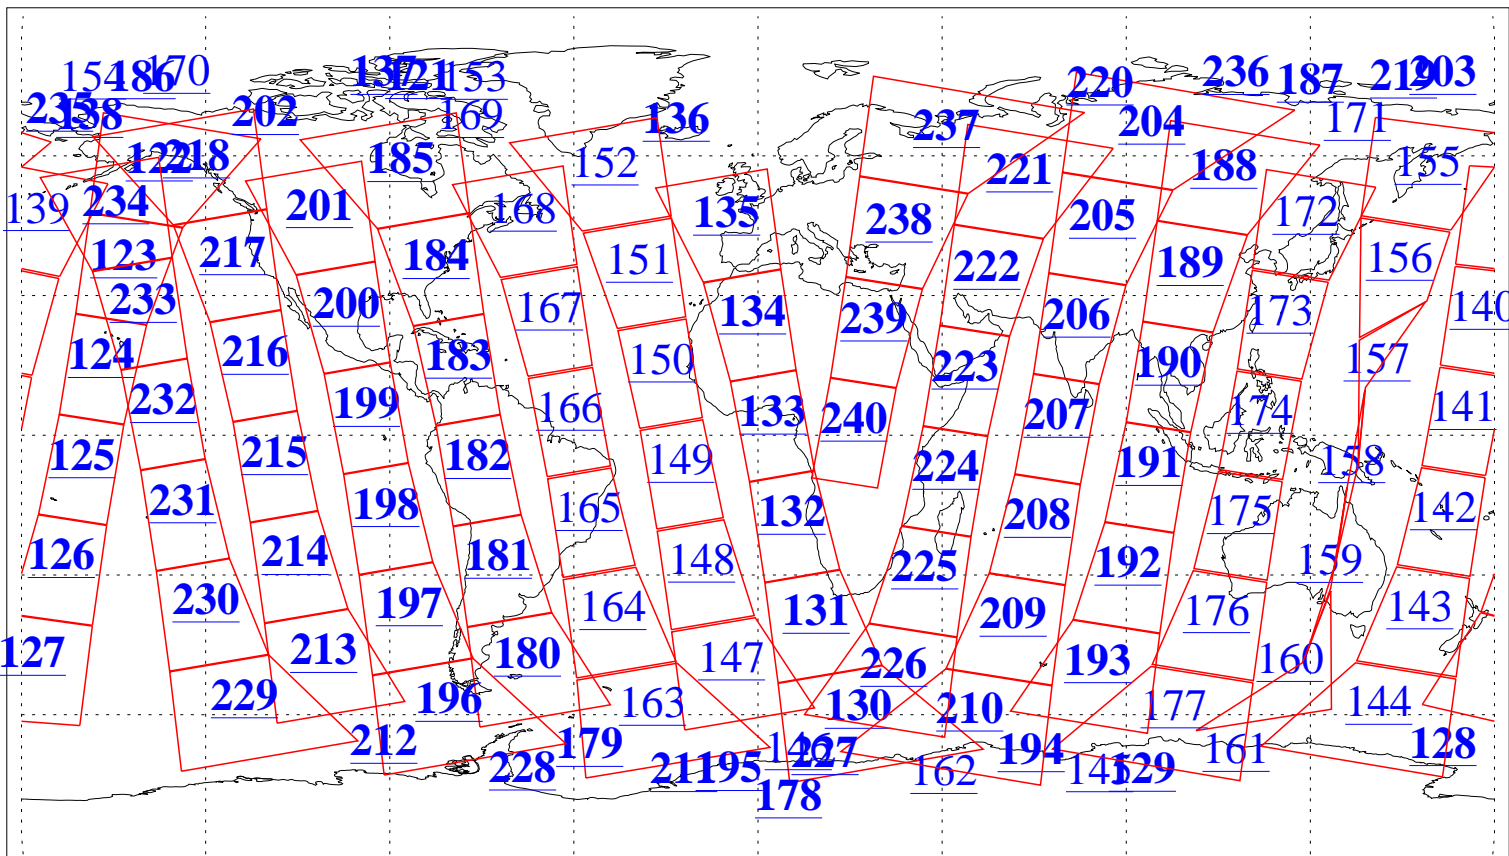

L1B Availability
AMSU Granules: 240
HSB Granules: 0
AIRS Granules: 201

2 Aug 2018
DoY 214
Aqua Day 5934
Granules: 1 to 120

Granules: 121 to 240

Legend: AMSU Available, HSB Available, AIRS Available

L1B Availability
AMSU Granules: 240
HSB Granules: 0
AIRS Granules: 201

2 Aug 2018
DoY 214
Aqua Day 5934

Ascending Granules

Descending Granules

Legend: AMSU Available, HSB Available, AIRS Available

L1B Availability
AMSU Granules: 240
HSB Granules: 0
AIRS Granules: 201

2 Aug 2018
DoY 214
Aqua Day 5934

Northern Hemisphere Granules

Southern Hemisphere Granules

Legend: AMSU Available, HSB Available, AIRS Available