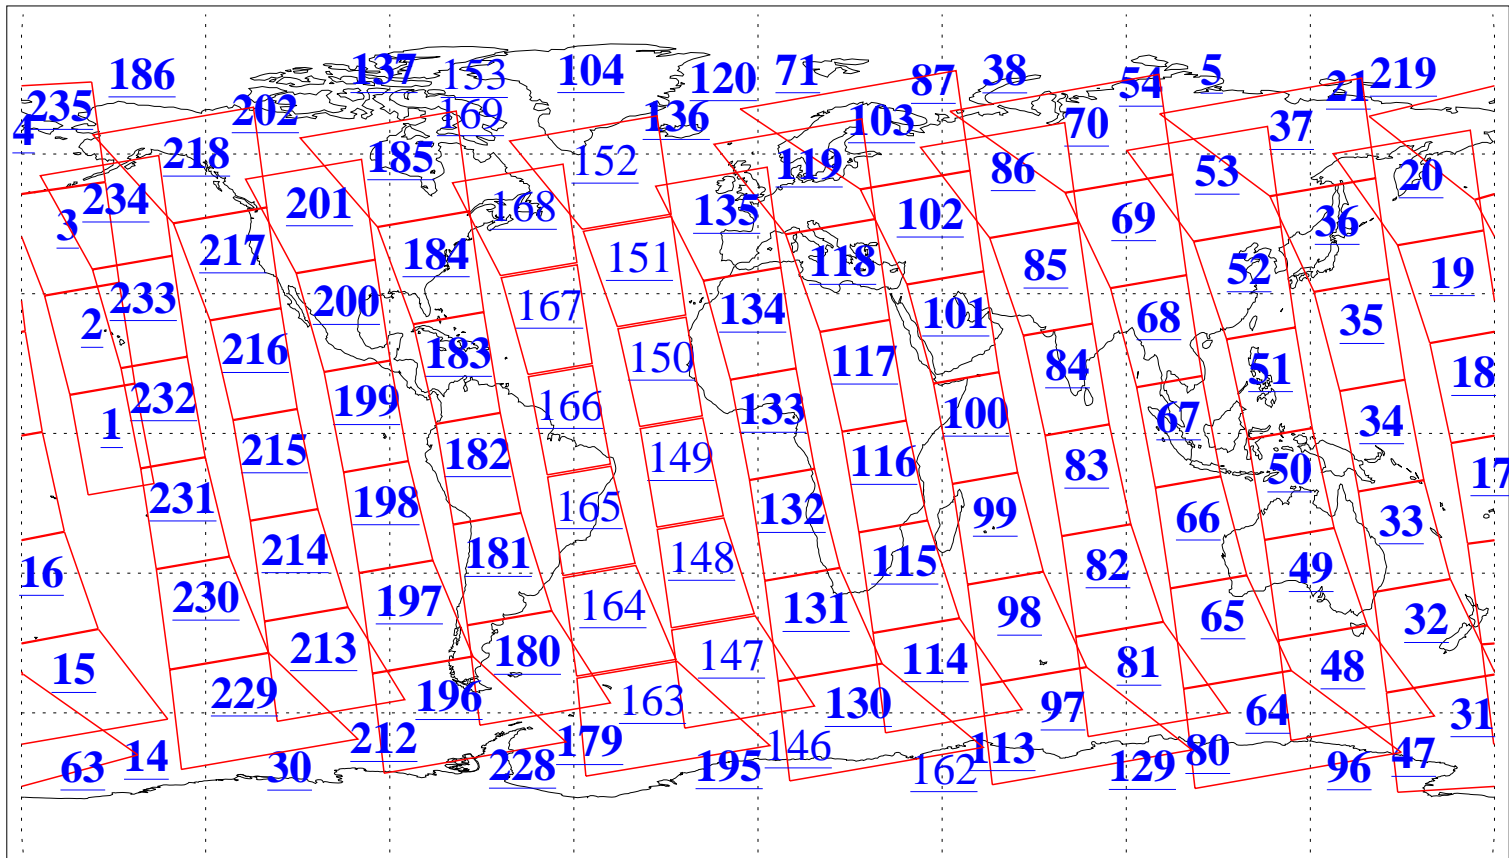

L1B Availability
AMSU Granules: 240
HSB Granules: 0
AIRS Granules: 201

2 Aug 2018
DoY 214
Aqua Day 5934
Granules: 1 to 120

Granules: 121 to 240

Legend: AMSU Available, HSB Available, AIRS Available

L1B Availability
AMSU Granules: 240
HSB Granules: 0
AIRS Granules: 201

2 Aug 2018
DoY 214
Aqua Day 5934

Ascending Granules

Descending Granules

Legend: AMSU Available, HSB Available, AIRS Available

L1B Availability
AMSU Granules: 240
HSB Granules: 0
AIRS Granules: 201

2 Aug 2018
DoY 214
Aqua Day 5934

Northern Hemisphere Granules

Southern Hemisphere Granules

Legend: AMSU Available, HSB Available, AIRS Available