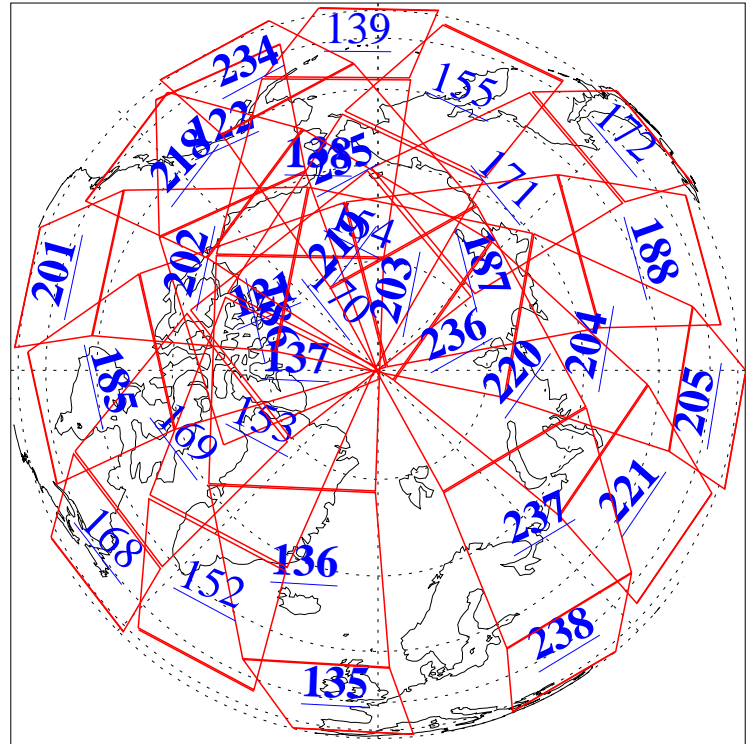

2 Aug 2018
DoY 214
Aqua Day 5934

Ascending Granules

Descending Granules

Legend: AMSU Available, HSB Available, AIRS Available

L1B Availability
AMSU Granules: 240
HSB Granules: 0
AIRS Granules: 201

2 Aug 2018
DoY 214
Aqua Day 5934

Northern Hemisphere Granules

Southern Hemisphere Granules

Legend: AMSU Available, HSB Available, AIRS Available