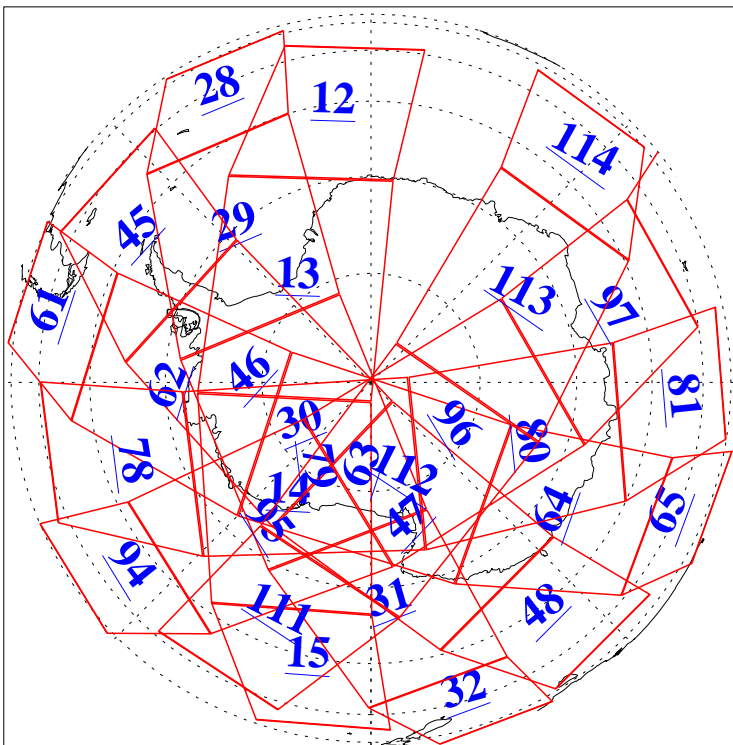

L1B Availability
AMSU Granules: 240
HSB Granules: 0
AIRS Granules: 201

2 Aug 2018
DoY 214
Aqua Day 5934
Granules: 1 to 120

Granules: 121 to 240

Legend: AMSU Available, HSB Available, AIRS Available

L1B Availability
AMSU Granules: 240
HSB Granules: 0
AIRS Granules: 201

2 Aug 2018
DoY 214
Aqua Day 5934

Ascending Granules

Descending Granules

Legend: AMSU Available, HSB Available, AIRS Available

L1B Availability
AMSU Granules: 240
HSB Granules: 0
AIRS Granules: 201

2 Aug 2018
DoY 214
Aqua Day 5934

Northern Hemisphere Granules

Southern Hemisphere Granules

Legend: AMSU Available, HSB Available, AIRS Available