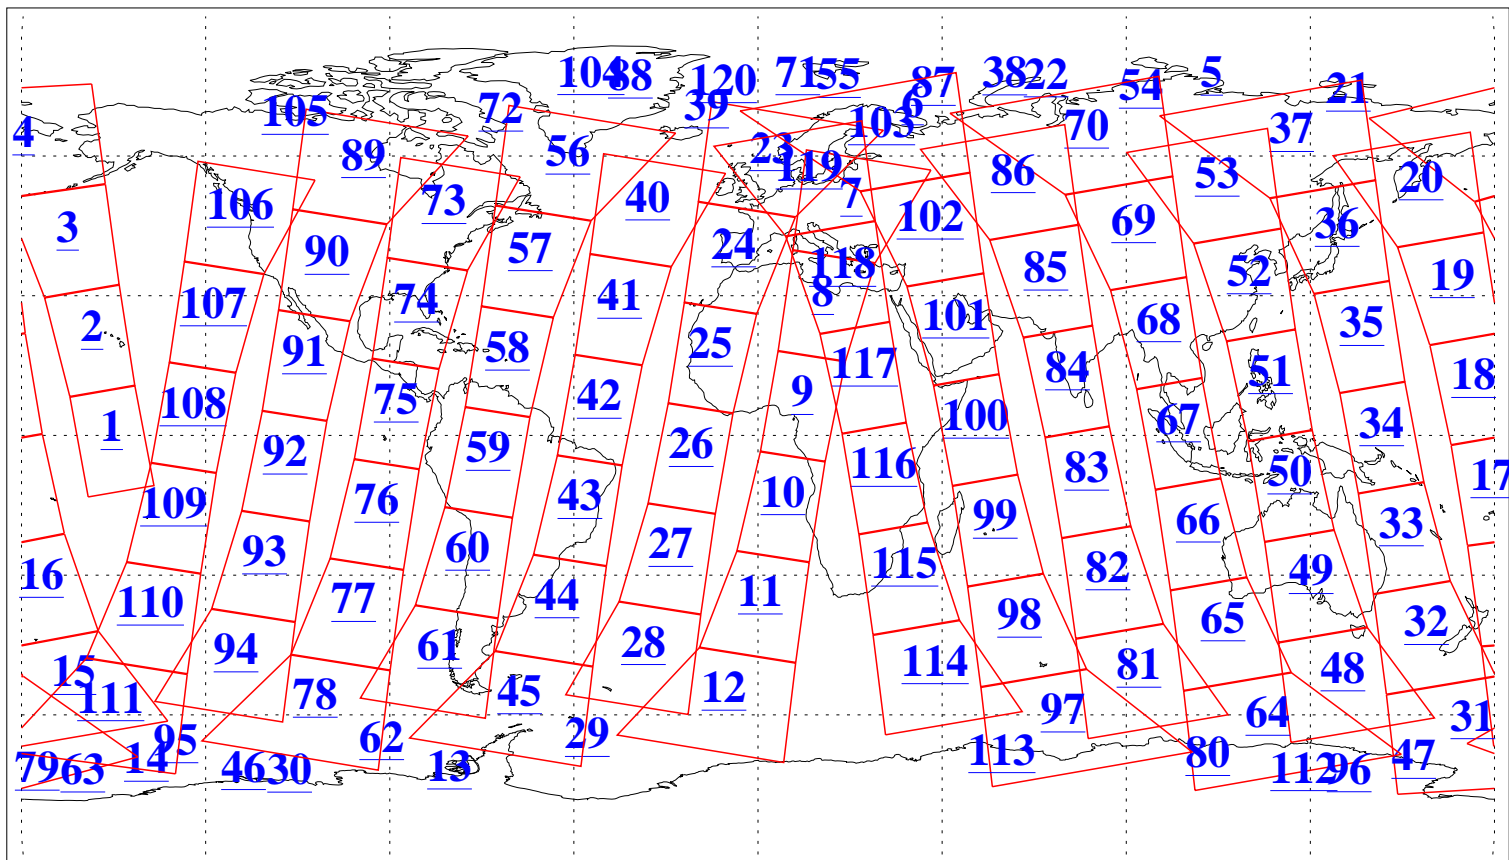

L1B Availability
AMSU Granules: 240
HSB Granules: 0
AIRS Granules: 201

2 Aug 2018
DoY 214
Aqua Day 5934
Granules: 1 to 120

Granules: 121 to 240

Legend: AMSU Available, HSB Available, AIRS Available

L1B Availability
AMSU Granules: 240
HSB Granules: 0
AIRS Granules: 201

2 Aug 2018
DoY 214
Aqua Day 5934

Ascending Granules

Descending Granules

Legend: AMSU Available, HSB Available, AIRS Available

L1B Availability
AMSU Granules: 240
HSB Granules: 0
AIRS Granules: 201

2 Aug 2018
DoY 214
Aqua Day 5934

Northern Hemisphere Granules

Southern Hemisphere Granules

Legend: AMSU Available, HSB Available, AIRS Available