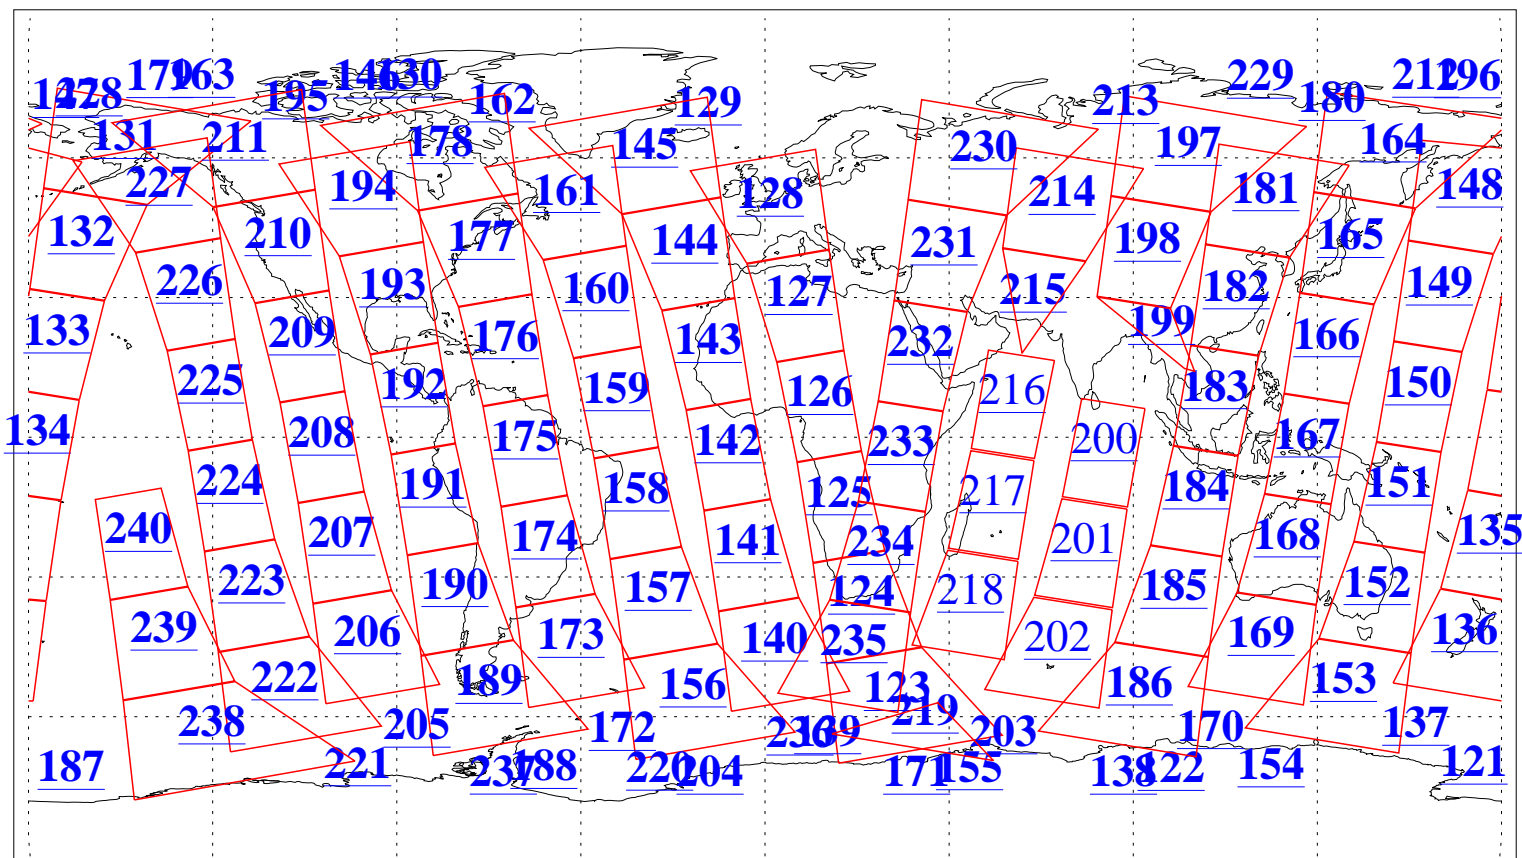

L1B Availability
AMSU Granules: 240
HSB Granules: 0
AIRS Granules: 230

1 Aug 2018
DoY 213
Aqua Day 5933
Granules: 1 to 120

Granules: 121 to 240

Legend: AMSU Available, HSB Available, AIRS Available

L1B Availability
AMSU Granules: 240
HSB Granules: 0
AIRS Granules: 230

1 Aug 2018
DoY 213
Aqua Day 5933

Ascending Granules

Descending Granules

Legend: AMSU Available, HSB Available, AIRS Available

L1B Availability
 AMSU Granules: 240
 HSB Granules: 0
 AIRS Granules: 230

1 Aug 2018
 DoY 213
 Aqua Day 5933