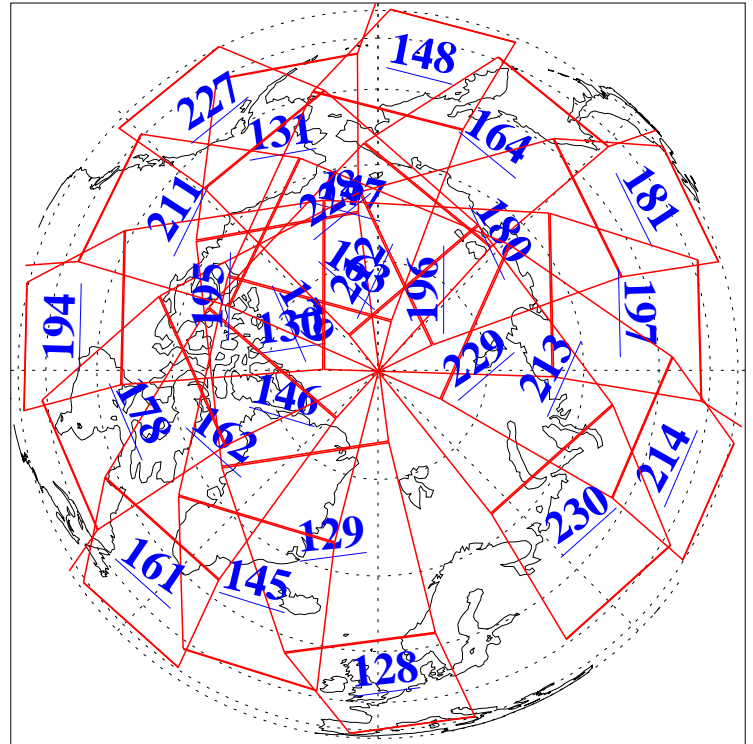

L1B Availability
AMSU Granules: 240
HSB Granules: 0
AIRS Granules: 230

1 Aug 2018
DoY 213
Aqua Day 5933
Granules: 1 to 120

Granules: 121 to 240

Legend: AMSU Available, HSB Available, AIRS Available

L1B Availability
AMSU Granules: 240
HSB Granules: 0
AIRS Granules: 230

1 Aug 2018
DoY 213
Aqua Day 5933

Ascending Granules

Descending Granules

Legend: AMSU Available, HSB Available, AIRS Available

L1B Availability
 AMSU Granules: 240
 HSB Granules: 0
 AIRS Granules: 230

1 Aug 2018
 DoY 213
 Aqua Day 5933

Northern Hemisphere Granules

Southern Hemisphere Granules

Legend: AMSU Available, ~~HSB Available~~, AIRS Available