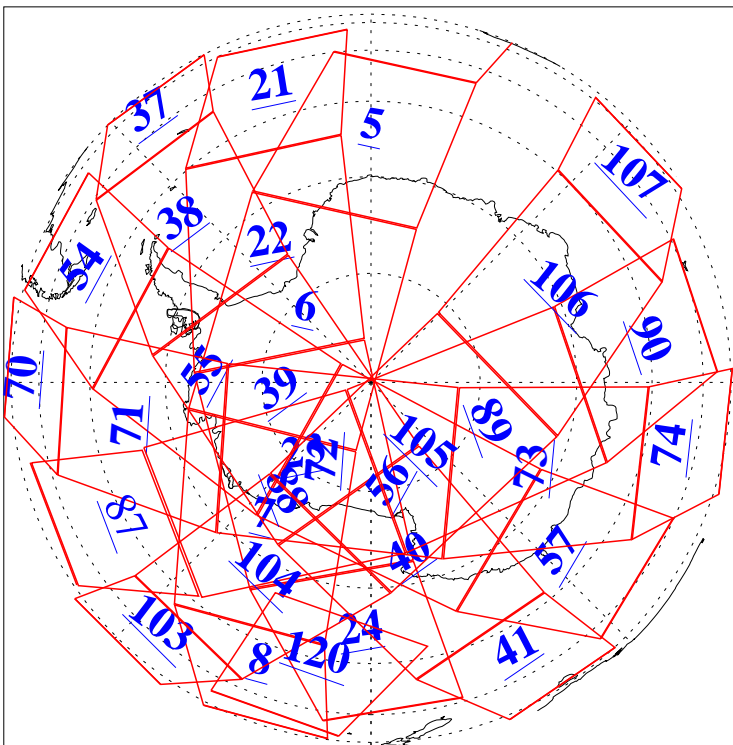

L1B Availability
AMSU Granules: 240
HSB Granules: 0
AIRS Granules: 230

1 Aug 2018
DoY 213
Aqua Day 5933
Granules: 1 to 120

Granules: 121 to 240

Legend: AMSU Available, HSB Available, AIRS Available

L1B Availability
AMSU Granules: 240
HSB Granules: 0
AIRS Granules: 230

1 Aug 2018
DoY 213
Aqua Day 5933

Ascending Granules

Descending Granules

Legend: AMSU Available, HSB Available, AIRS Available

L1B Availability
 AMSU Granules: 240
 HSB Granules: 0
 AIRS Granules: 230

1 Aug 2018
 DoY 213
 Aqua Day 5933

Northern Hemisphere Granules

Southern Hemisphere Granules

Legend: AMSU Available, ~~HSB Available~~, AIRS Available