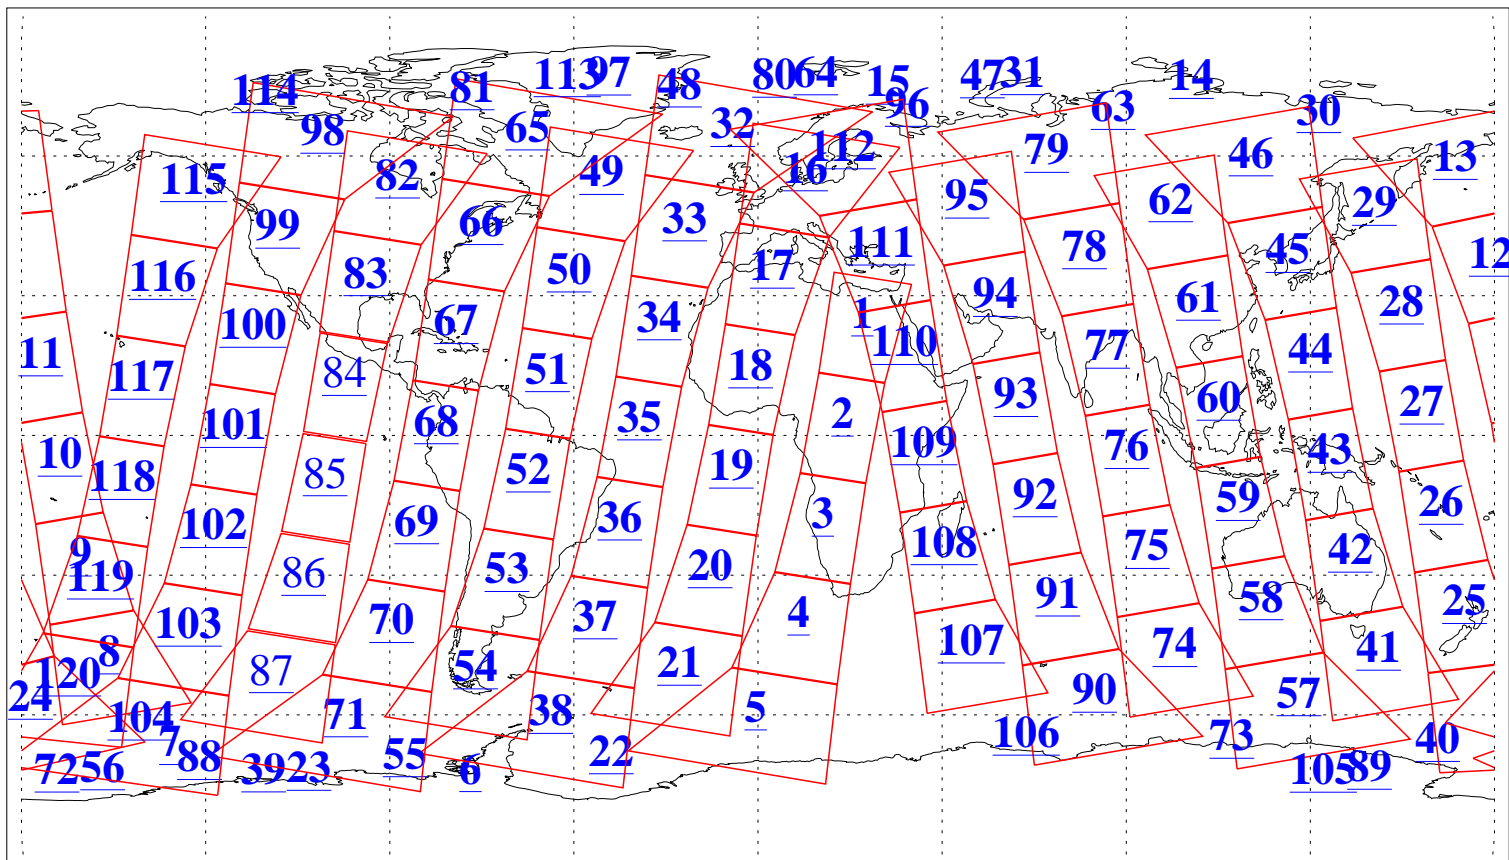

L1B Availability
AMSU Granules: 240
HSB Granules: 0
AIRS Granules: 230

1 Aug 2018
DoY 213
Aqua Day 5933
Granules: 1 to 120

Granules: 121 to 240

Legend: AMSU Available, HSB Available, AIRS Available

L1B Availability
AMSU Granules: 240
HSB Granules: 0
AIRS Granules: 230

1 Aug 2018
DoY 213
Aqua Day 5933

Ascending Granules

Descending Granules

Legend: AMSU Available, HSB Available, AIRS Available

L1B Availability
 AMSU Granules: 240
 HSB Granules: 0
 AIRS Granules: 230

1 Aug 2018
 DoY 213
 Aqua Day 5933

Northern Hemisphere Granules

Southern Hemisphere Granules

Legend: AMSU Available, ~~HSB Available~~, AIRS Available