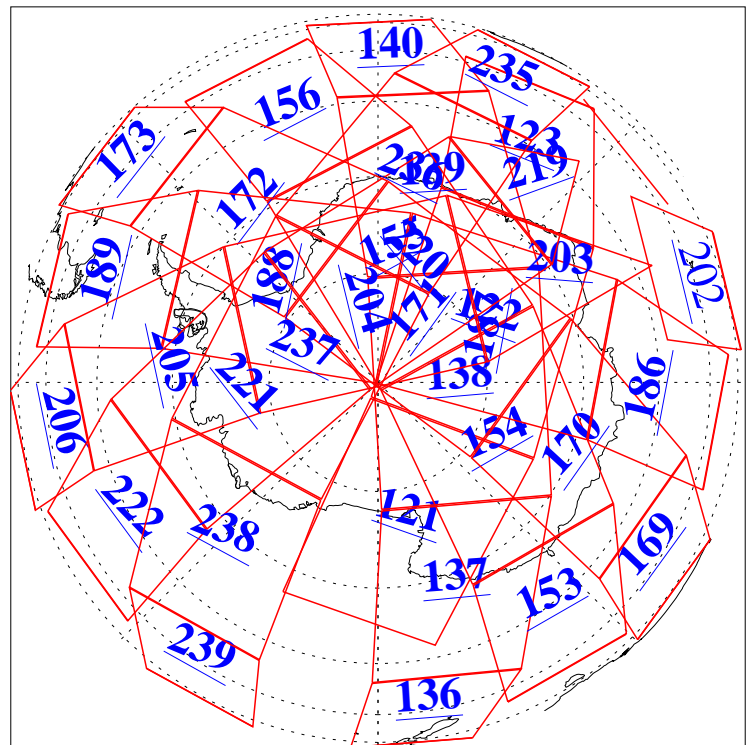

L1B Availability
AMSU Granules: 240
HSB Granules: 0
AIRS Granules: 230

1 Aug 2018
DoY 213
Aqua Day 5933
Granules: 1 to 120

Granules: 121 to 240

Legend: AMSU Available, HSB Available, AIRS Available

L1B Availability
AMSU Granules: 240
HSB Granules: 0
AIRS Granules: 230

1 Aug 2018
DoY 213
Aqua Day 5933

Ascending Granules

Descending Granules

Legend: AMSU Available, HSB Available, AIRS Available

L1B Availability
 AMSU Granules: 240
 HSB Granules: 0
 AIRS Granules: 230

1 Aug 2018
 DoY 213
 Aqua Day 5933

Northern Hemisphere Granules

Southern Hemisphere Granules

Legend: AMSU Available, ~~HSB Available~~, AIRS Available