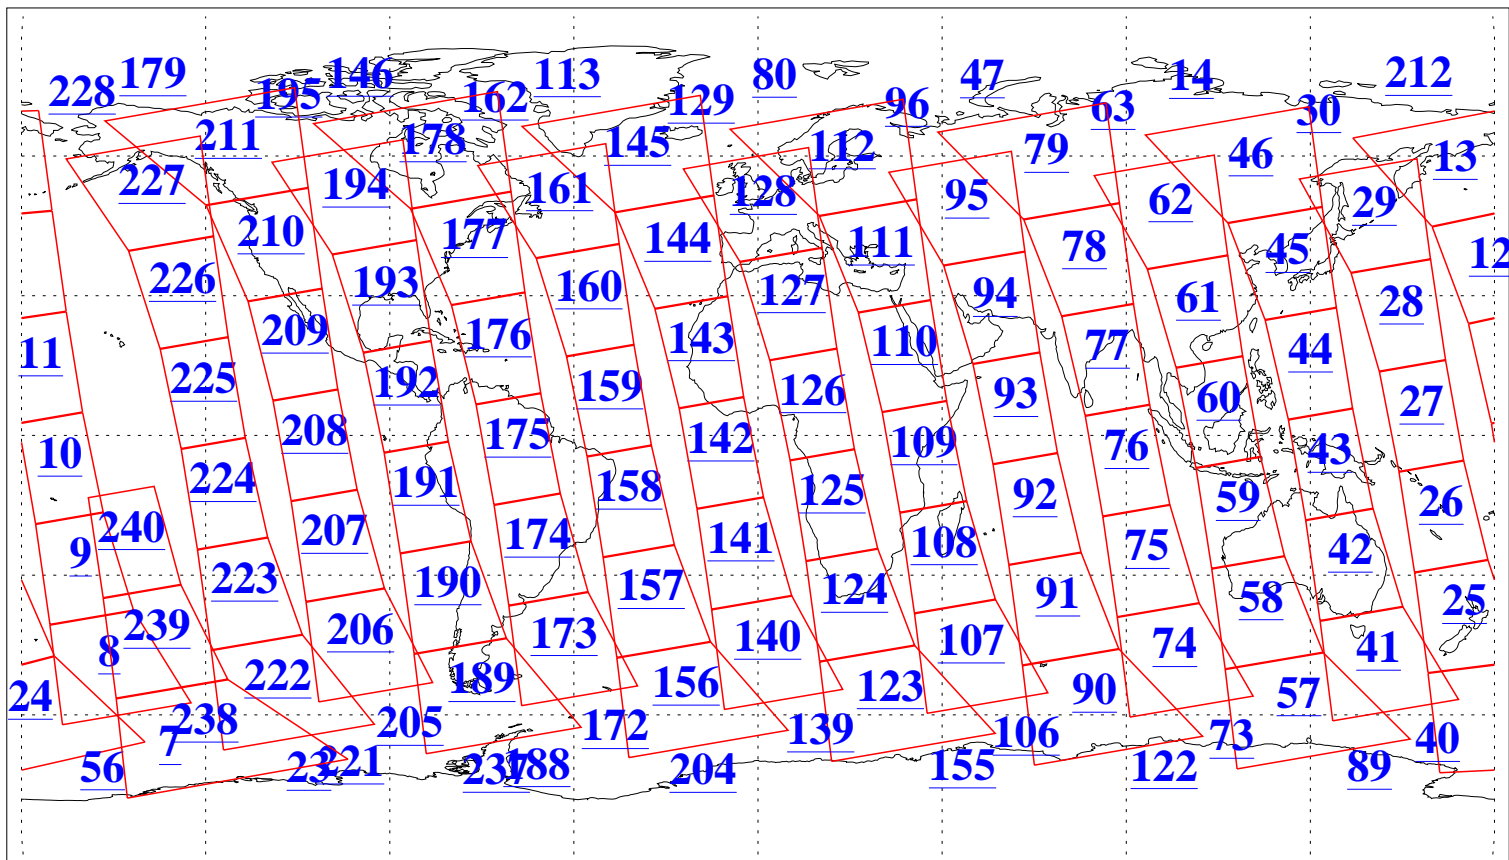

L1B Availability
AMSU Granules: 240
HSB Granules: 0
AIRS Granules: 230

1 Aug 2018
DoY 213
Aqua Day 5933
Granules: 1 to 120

Granules: 121 to 240

Legend: AMSU Available, HSB Available, AIRS Available

L1B Availability
AMSU Granules: 240
HSB Granules: 0
AIRS Granules: 230

1 Aug 2018
DoY 213
Aqua Day 5933

Ascending Granules

Descending Granules

Legend: AMSU Available, HSB Available, AIRS Available

L1B Availability
 AMSU Granules: 240
 HSB Granules: 0
 AIRS Granules: 230

1 Aug 2018
 DoY 213
 Aqua Day 5933

Northern Hemisphere Granules

Southern Hemisphere Granules

Legend: AMSU Available, ~~HSB Available~~, AIRS Available