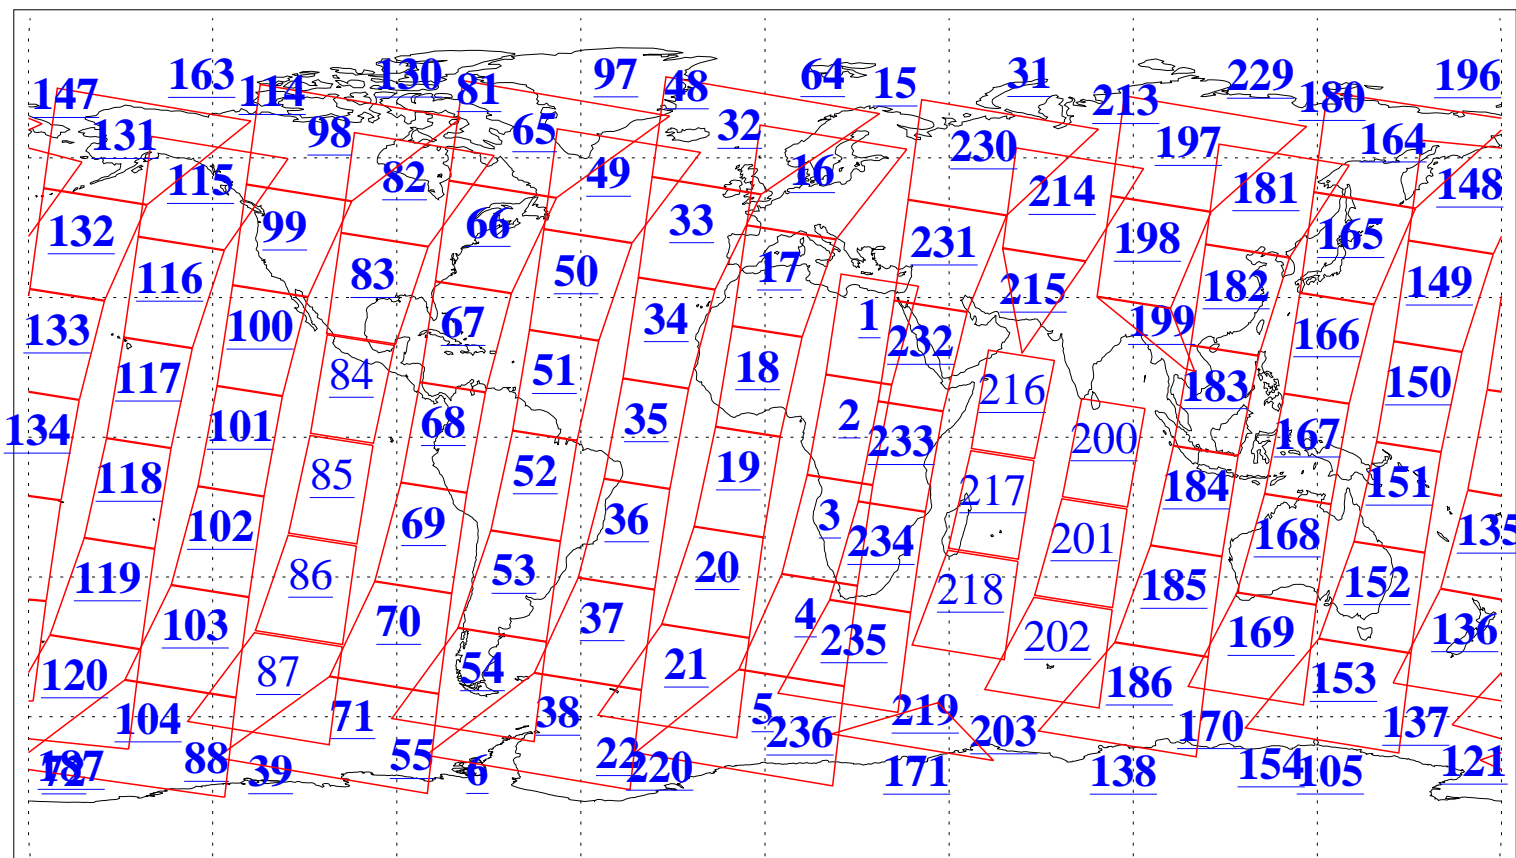

L1B Availability
AMSU Granules: 240
HSB Granules: 0
AIRS Granules: 230

1 Aug 2018
DoY 213
Aqua Day 5933
Granules: 1 to 120

Granules: 121 to 240

Legend: AMSU Available, HSB Available, AIRS Available

L1B Availability
AMSU Granules: 240
HSB Granules: 0
AIRS Granules: 230

1 Aug 2018
DoY 213
Aqua Day 5933

Ascending Granules

Descending Granules

Legend: AMSU Available, HSB Available, AIRS Available

L1B Availability
 AMSU Granules: 240
 HSB Granules: 0
 AIRS Granules: 230

1 Aug 2018
 DoY 213
 Aqua Day 5933