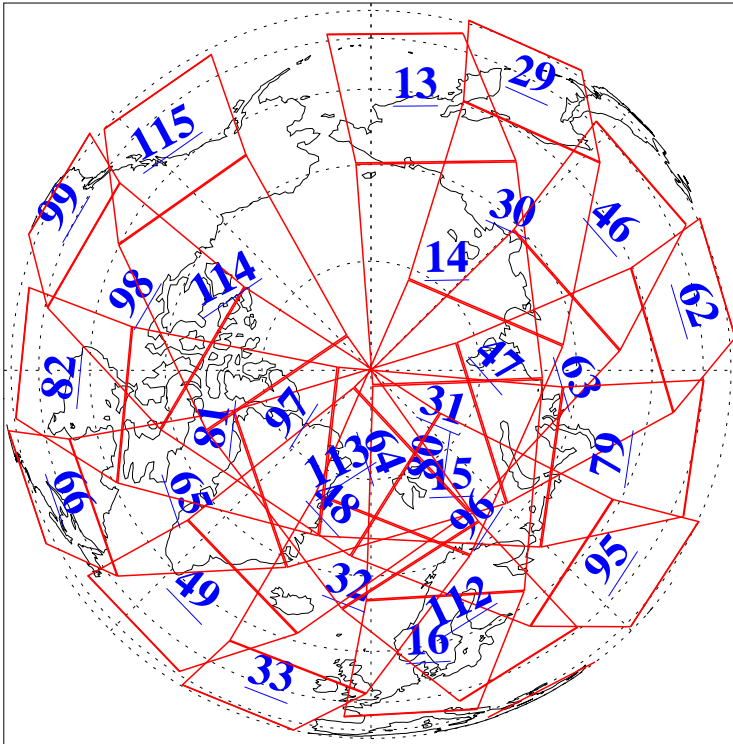

L1B Availability
AMSU Granules: 240
HSB Granules: 0
AIRS Granules: 230

1 Aug 2018
DoY 213
Aqua Day 5933
Granules: 1 to 120

Granules: 121 to 240

Legend: AMSU Available, HSB Available, AIRS Available

L1B Availability
AMSU Granules: 240
HSB Granules: 0
AIRS Granules: 230

1 Aug 2018
DoY 213
Aqua Day 5933

Ascending Granules

Descending Granules

Legend: AMSU Available, HSB Available, AIRS Available

L1B Availability
 AMSU Granules: 240
 HSB Granules: 0
 AIRS Granules: 230

1 Aug 2018
 DoY 213
 Aqua Day 5933

Northern Hemisphere Granules

Southern Hemisphere Granules

Legend: AMSU Available, ~~HSB Available~~, AIRS Available