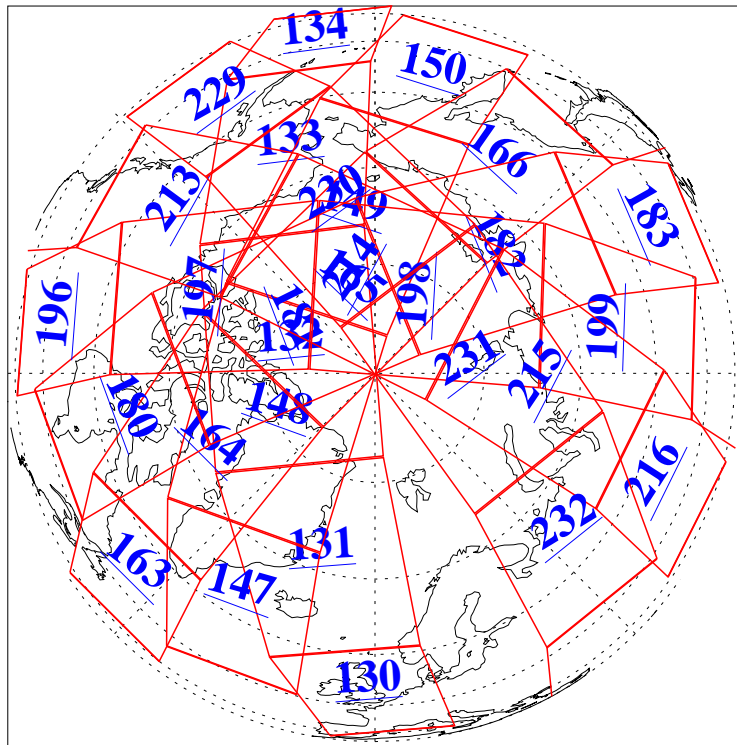

L1B Availability  
AMSU Granules: 240  
HSB Granules: 0  
AIRS Granules: 229

30 Jul 2018  
DoY 211  
Aqua Day 5931  
Granules: 1 to 120

Granules: 121 to 240

Legend: AMSU Available, HSB Available, AIRS Available

L1B Availability  
AMSU Granules: 240  
HSB Granules: 0  
AIRS Granules: 229

30 Jul 2018  
DoY 211  
Aqua Day 5931

Ascending Granules

Descending Granules

Legend: AMSU Available, HSB Available, AIRS Available

L1B Availability  
 AMSU Granules: 240  
 HSB Granules: 0  
 AIRS Granules: 229

30 Jul 2018  
 DoY 211  
 Aqua Day 5931

Northern Hemisphere Granules

Southern Hemisphere Granules

Legend: AMSU Available, HSB Available, AIRS Available