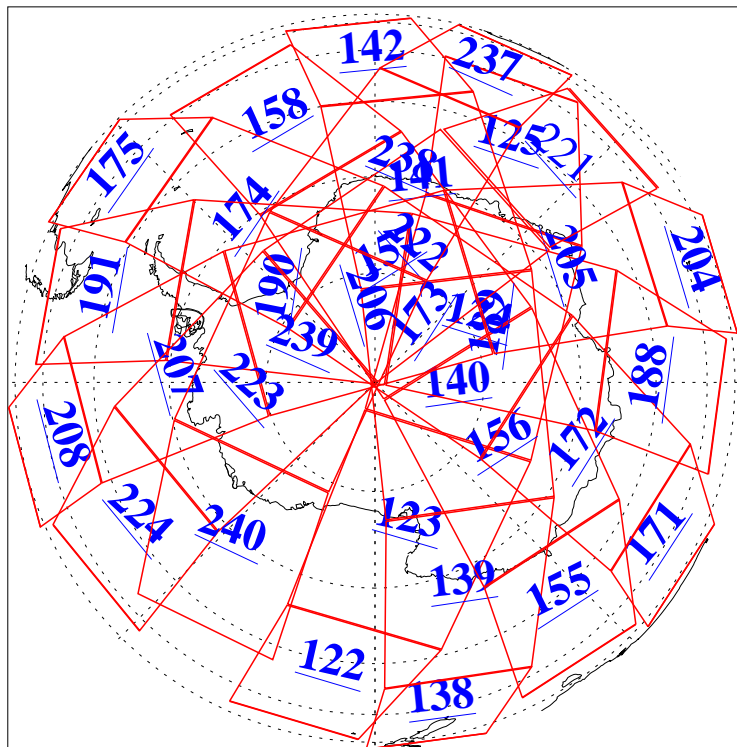

L1B Availability  
AMSU Granules: 240  
HSB Granules: 0  
AIRS Granules: 229

30 Jul 2018  
DoY 211  
Aqua Day 5931  
Granules: 1 to 120

Granules: 121 to 240

Legend: AMSU Available, HSB Available, AIRS Available

L1B Availability  
AMSU Granules: 240  
HSB Granules: 0  
AIRS Granules: 229

30 Jul 2018  
DoY 211  
Aqua Day 5931

Ascending Granules

Descending Granules

Legend: AMSU Available, HSB Available, AIRS Available

L1B Availability  
 AMSU Granules: 240  
 HSB Granules: 0  
 AIRS Granules: 229

30 Jul 2018  
 DoY 211  
 Aqua Day 5931

Northern Hemisphere Granules

Southern Hemisphere Granules

Legend: AMSU Available, HSB Available, AIRS Available