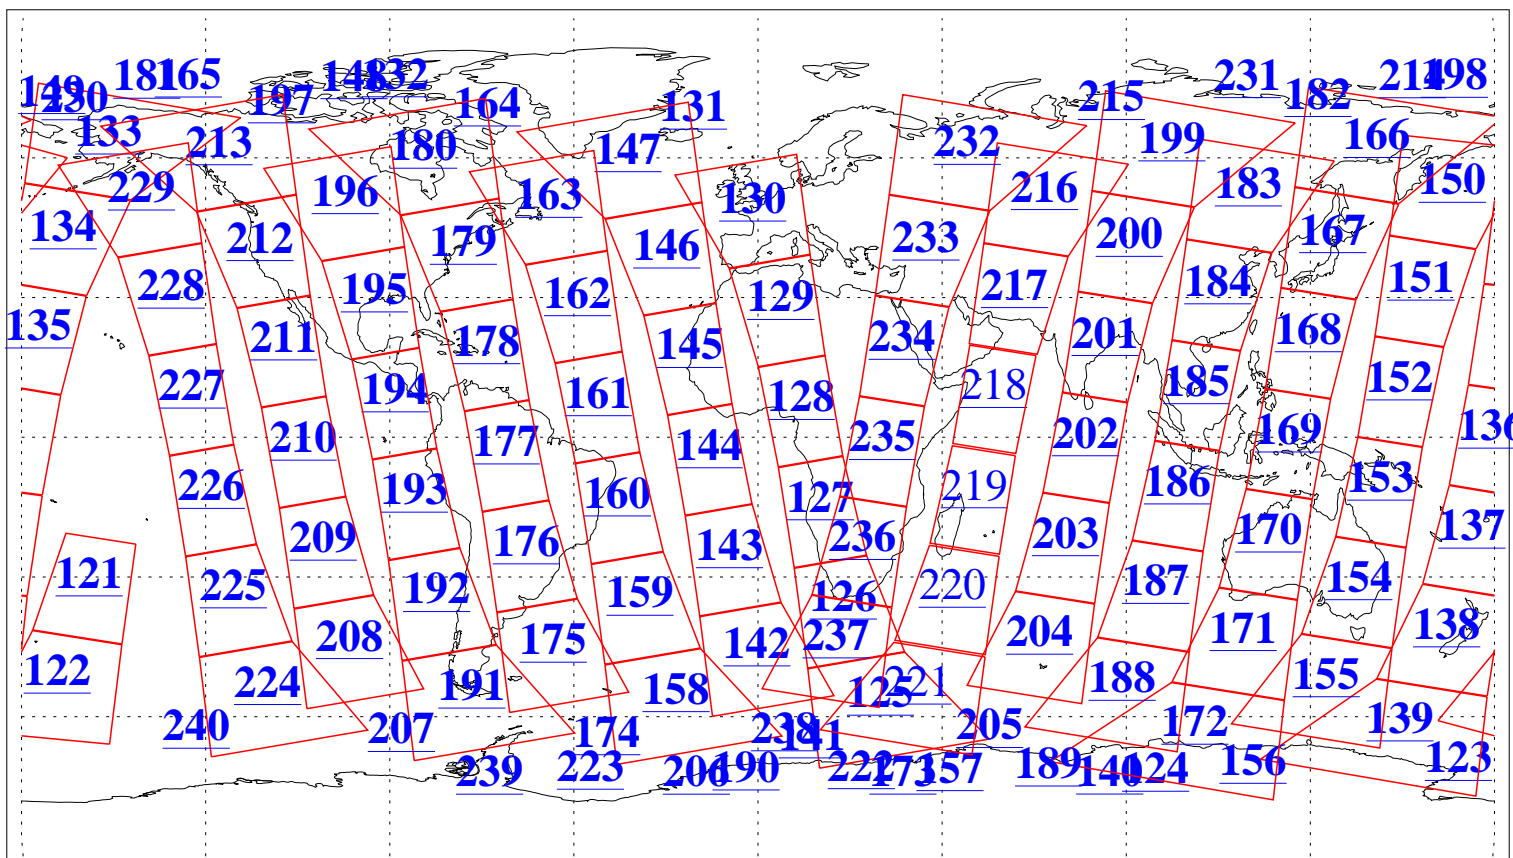

L1B Availability  
AMSU Granules: 240  
HSB Granules: 0  
AIRS Granules: 229

30 Jul 2018  
DoY 211  
Aqua Day 5931  
Granules: 1 to 120

Granules: 121 to 240

Legend: AMSU Available, HSB Available, AIRS Available

L1B Availability  
AMSU Granules: 240  
HSB Granules: 0  
AIRS Granules: 229

30 Jul 2018  
DoY 211  
Aqua Day 5931

Ascending Granules

Descending Granules

Legend: AMSU Available, HSB Available, AIRS Available

L1B Availability  
 AMSU Granules: 240  
 HSB Granules: 0  
 AIRS Granules: 229

30 Jul 2018  
 DoY 211  
 Aqua Day 5931

Northern Hemisphere Granules

Southern Hemisphere Granules

Legend: AMSU Available, HSB Available, AIRS Available