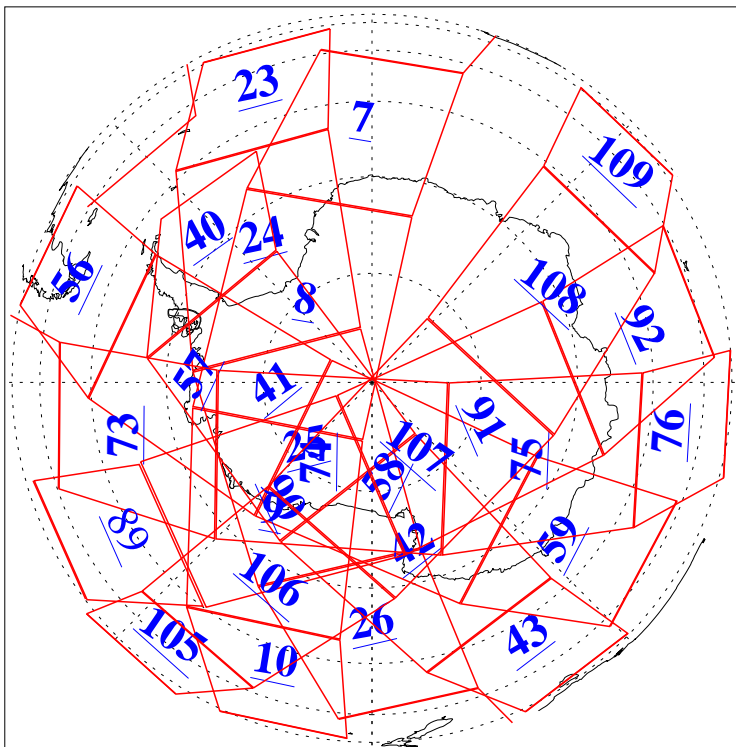

L1B Availability  
AMSU Granules: 240  
HSB Granules: 0  
AIRS Granules: 229

30 Jul 2018  
DoY 211  
Aqua Day 5931  
Granules: 1 to 120

Granules: 121 to 240

Legend: AMSU Available, HSB Available, AIRS Available

L1B Availability  
AMSU Granules: 240  
HSB Granules: 0  
AIRS Granules: 229

30 Jul 2018  
DoY 211  
Aqua Day 5931

Ascending Granules

Descending Granules

Legend: AMSU Available, HSB Available, AIRS Available

L1B Availability  
 AMSU Granules: 240  
 HSB Granules: 0  
 AIRS Granules: 229

30 Jul 2018  
 DoY 211  
 Aqua Day 5931

Northern Hemisphere Granules

Southern Hemisphere Granules

Legend: AMSU Available, HSB Available, AIRS Available