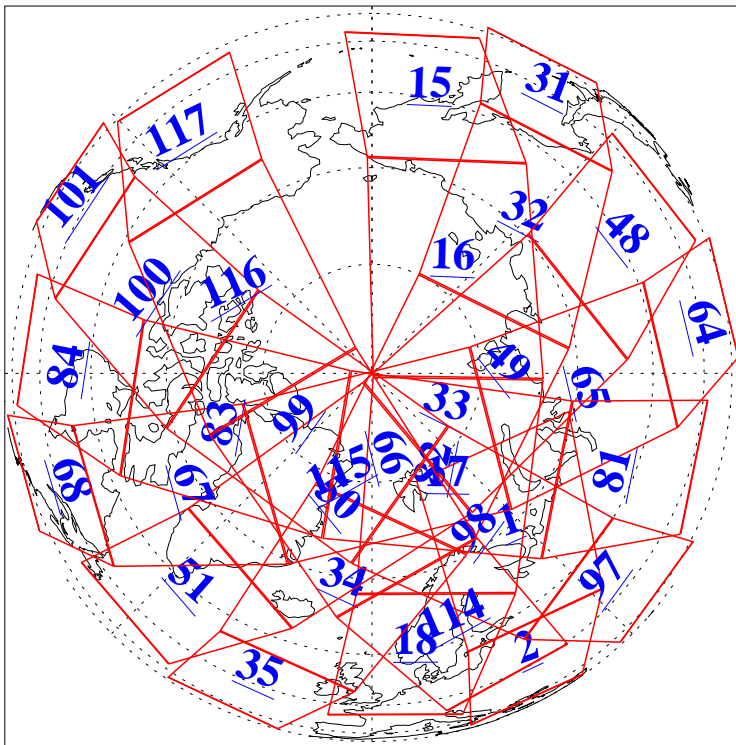

L1B Availability  
AMSU Granules: 240  
HSB Granules: 0  
AIRS Granules: 229

30 Jul 2018  
DoY 211  
Aqua Day 5931  
Granules: 1 to 120

Granules: 121 to 240

Legend: AMSU Available, HSB Available, AIRS Available

L1B Availability  
AMSU Granules: 240  
HSB Granules: 0  
AIRS Granules: 229

30 Jul 2018  
DoY 211  
Aqua Day 5931

Ascending Granules

Descending Granules

Legend: AMSU Available, HSB Available, AIRS Available

L1B Availability  
 AMSU Granules: 240  
 HSB Granules: 0  
 AIRS Granules: 229

30 Jul 2018  
 DoY 211  
 Aqua Day 5931

Northern Hemisphere Granules

Southern Hemisphere Granules

Legend: AMSU Available, HSB Available, AIRS Available