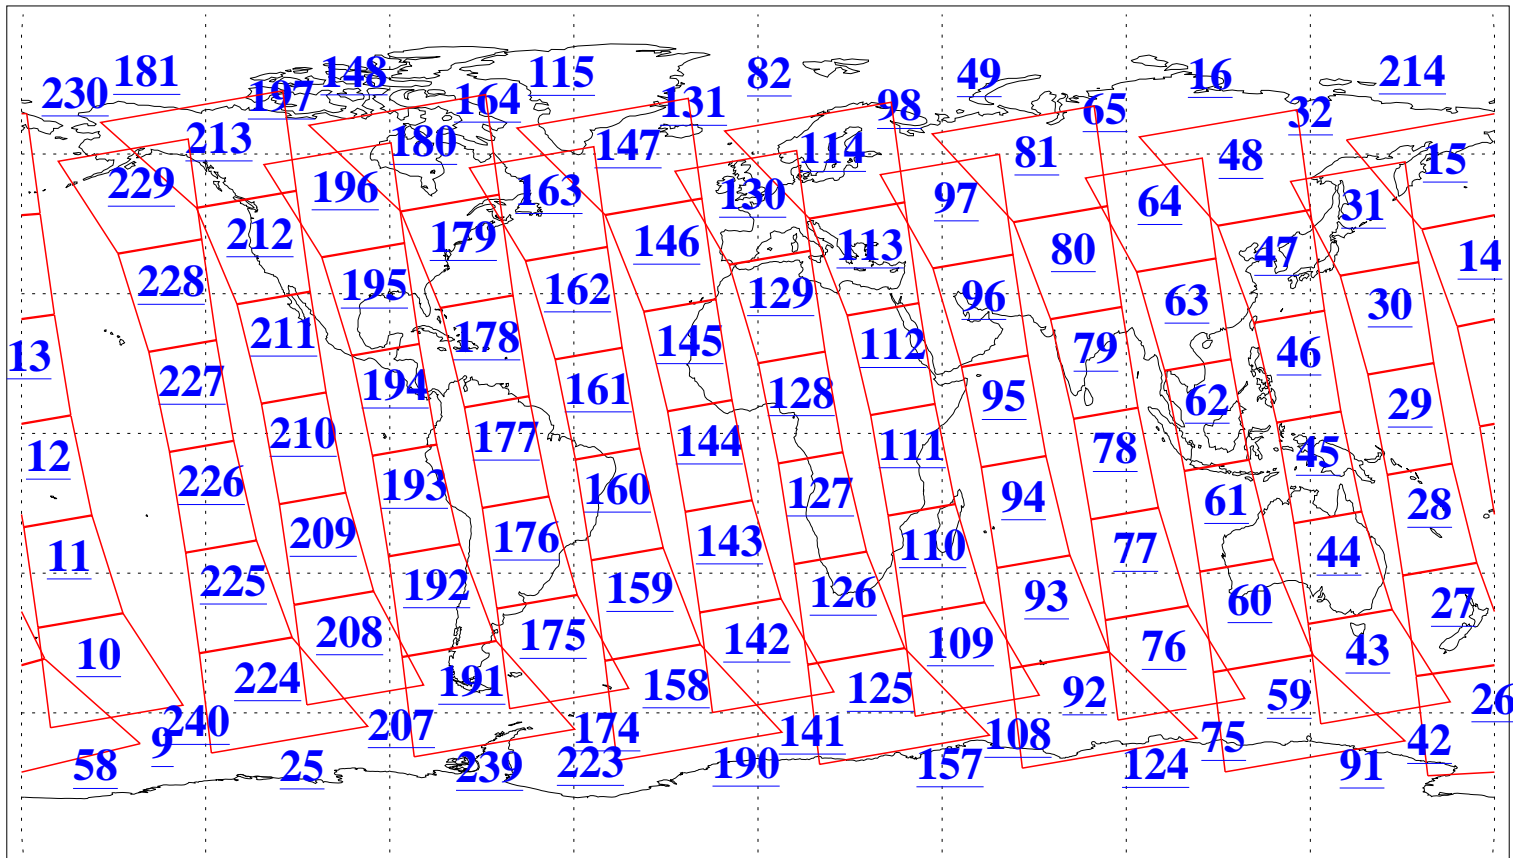

L1B Availability  
AMSU Granules: 240  
HSB Granules: 0  
AIRS Granules: 229

30 Jul 2018  
DoY 211  
Aqua Day 5931  
Granules: 1 to 120

Granules: 121 to 240

Legend: AMSU Available, HSB Available, AIRS Available

L1B Availability  
AMSU Granules: 240  
HSB Granules: 0  
AIRS Granules: 229

30 Jul 2018  
DoY 211  
Aqua Day 5931

Ascending Granules

Descending Granules

Legend: AMSU Available, HSB Available, AIRS Available

L1B Availability  
 AMSU Granules: 240  
 HSB Granules: 0  
 AIRS Granules: 229

30 Jul 2018  
 DoY 211  
 Aqua Day 5931

Northern Hemisphere Granules

Southern Hemisphere Granules

Legend: AMSU Available, HSB Available, AIRS Available