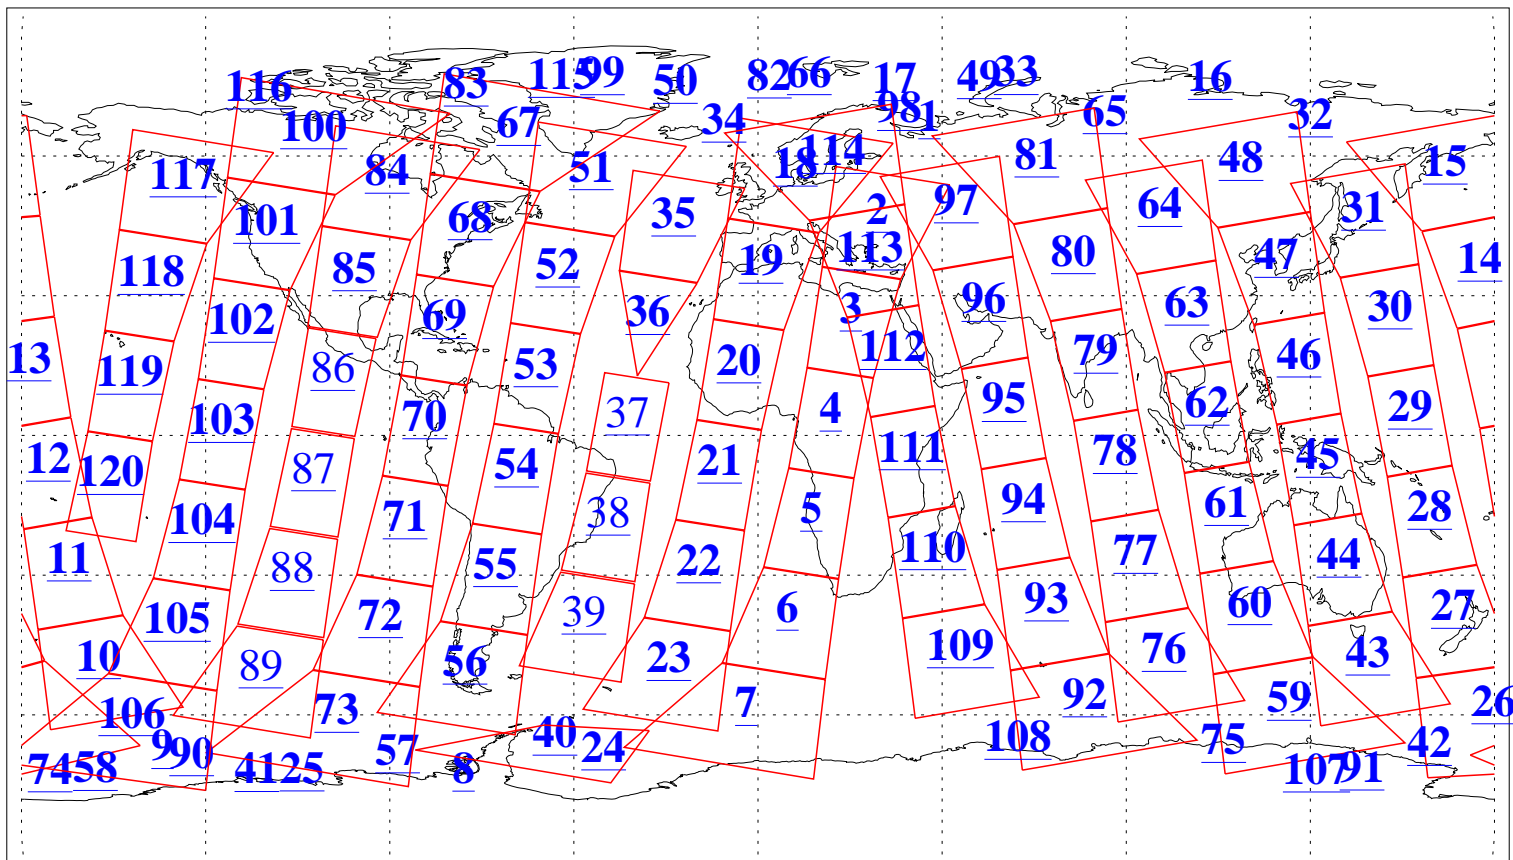

L1B Availability  
AMSU Granules: 240  
HSB Granules: 0  
AIRS Granules: 229

30 Jul 2018  
DoY 211  
Aqua Day 5931  
Granules: 1 to 120

Granules: 121 to 240

Legend: AMSU Available, HSB Available, AIRS Available

L1B Availability  
AMSU Granules: 240  
HSB Granules: 0  
AIRS Granules: 229

30 Jul 2018  
DoY 211  
Aqua Day 5931

Ascending Granules

Descending Granules

Legend: AMSU Available, HSB Available, AIRS Available

L1B Availability  
 AMSU Granules: 240  
 HSB Granules: 0  
 AIRS Granules: 229

30 Jul 2018  
 DoY 211  
 Aqua Day 5931

Northern Hemisphere Granules

Southern Hemisphere Granules

Legend: AMSU Available, HSB Available, AIRS Available