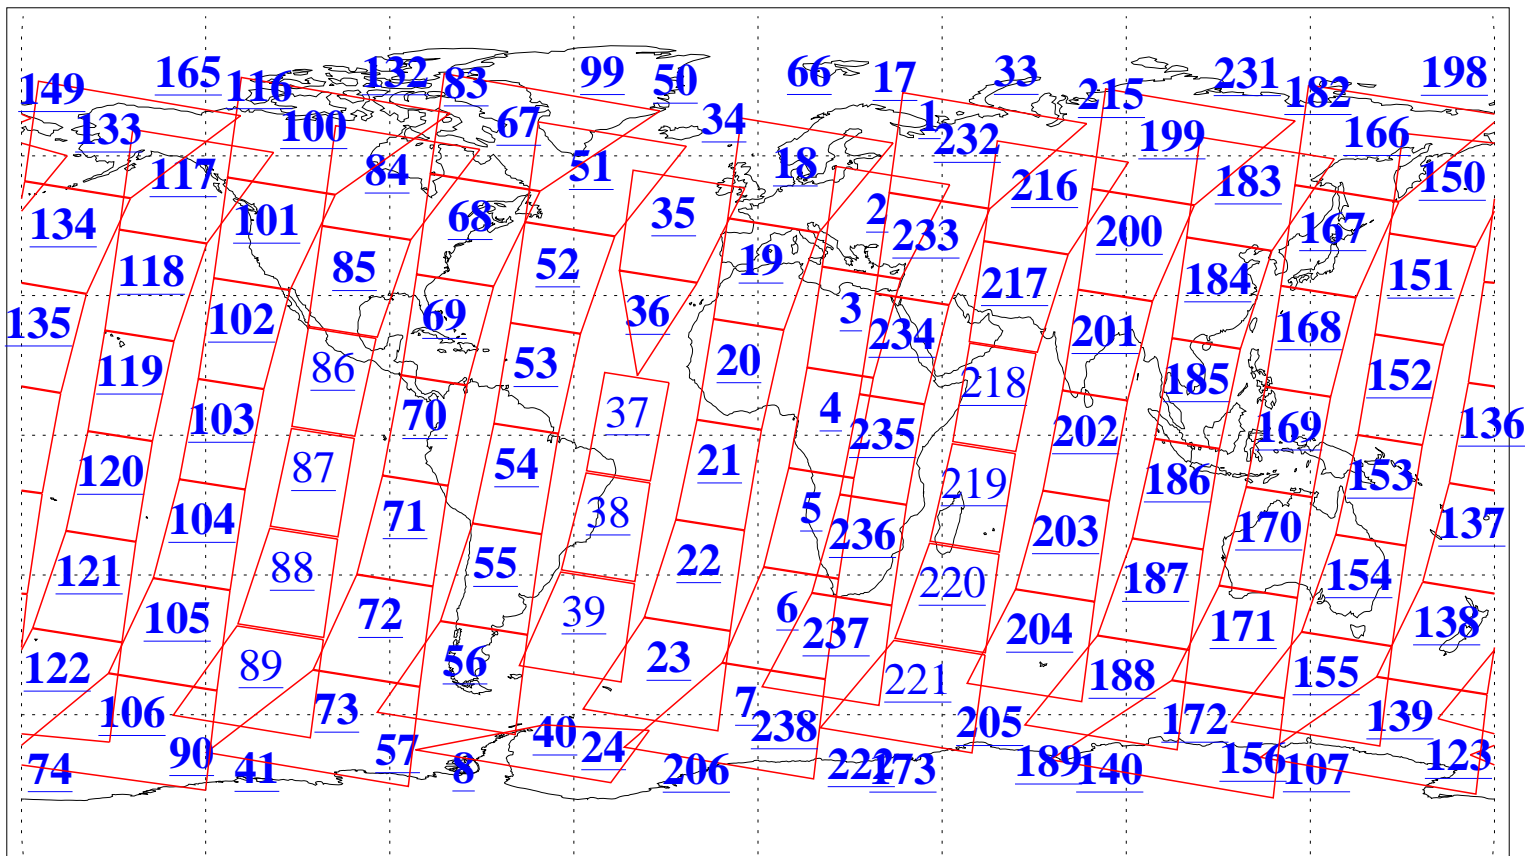

L1B Availability  
AMSU Granules: 240  
HSB Granules: 0  
AIRS Granules: 229

30 Jul 2018  
DoY 211  
Aqua Day 5931  
Granules: 1 to 120

Granules: 121 to 240

Legend: AMSU Available, HSB Available, AIRS Available

L1B Availability  
AMSU Granules: 240  
HSB Granules: 0  
AIRS Granules: 229

30 Jul 2018  
DoY 211  
Aqua Day 5931

Ascending Granules

Descending Granules

Legend: AMSU Available, HSB Available, AIRS Available

L1B Availability  
 AMSU Granules: 240  
 HSB Granules: 0  
 AIRS Granules: 229

30 Jul 2018  
 DoY 211  
 Aqua Day 5931

Northern Hemisphere Granules

Southern Hemisphere Granules

Legend: AMSU Available, HSB Available, AIRS Available