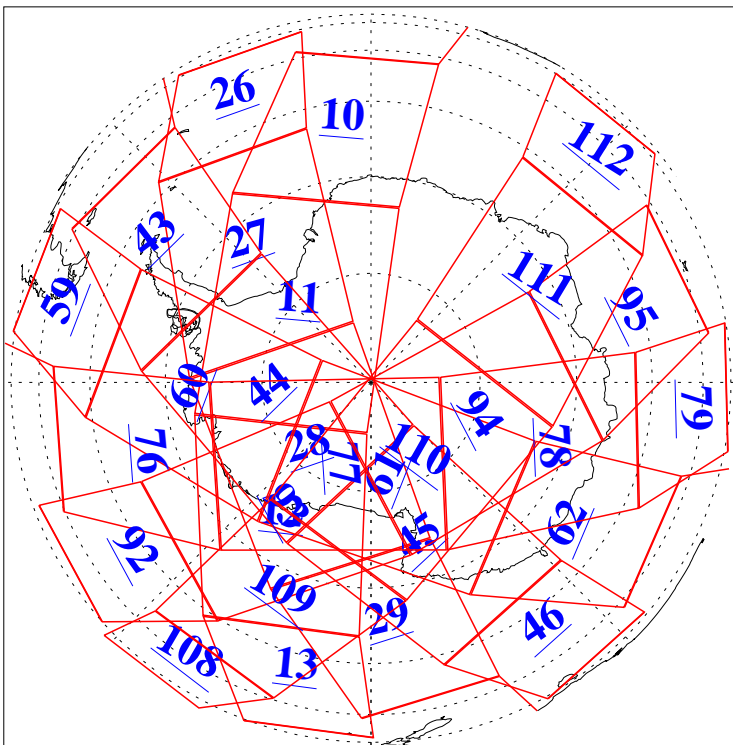

L1B Availability  
AMSU Granules: 239  
HSB Granules: 0  
AIRS Granules: 240

19 Jul 2018  
DoY 200  
Aqua Day 5920  
Granules: 1 to 120

Granules: 121 to 240

Legend: AMSU Available, HSB Available, AIRS Available

L1B Availability  
AMSU Granules: 239  
HSB Granules: 0  
AIRS Granules: 240

19 Jul 2018  
DoY 200  
Aqua Day 5920  
Ascending Granules

Descending Granules

Legend: AMSU Available, HSB Available, AIRS Available

L1B Availability  
 AMSU Granules: 239  
 HSB Granules: 0  
 AIRS Granules: 240

19 Jul 2018  
 DoY 200  
 Aqua Day 5920

Northern Hemisphere Granules

Southern Hemisphere Granules

Legend: AMSU Available, *HSB Available*, **AIRS Available**