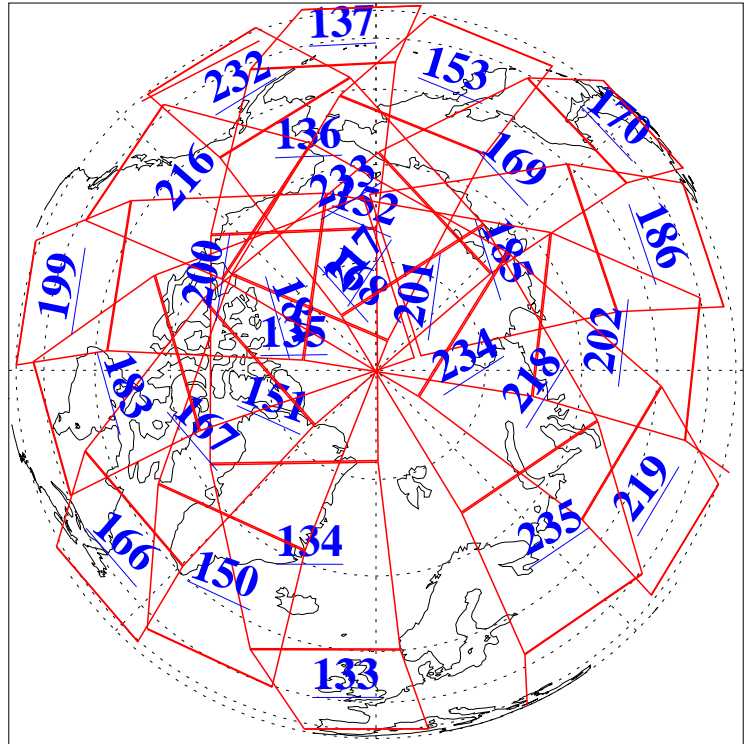

L1B Availability  
AMSU Granules: 239  
HSB Granules: 0  
AIRS Granules: 240

19 Jul 2018  
DoY 200  
Aqua Day 5920  
Ascending Granules

Descending Granules

Legend: AMSU Available, HSB Available, AIRS Available

L1B Availability  
 AMSU Granules: 239  
 HSB Granules: 0  
 AIRS Granules: 240

19 Jul 2018  
 DoY 200  
 Aqua Day 5920

Northern Hemisphere Granules

Southern Hemisphere Granules

Legend: AMSU Available, *HSB Available*, **AIRS Available**