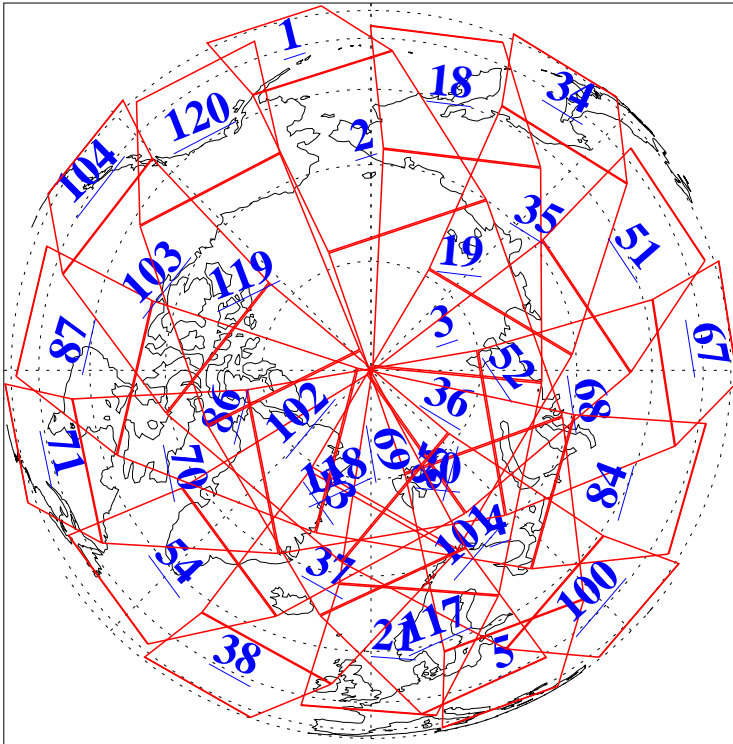

L1B Availability  
AMSU Granules: 239  
HSB Granules: 0  
AIRS Granules: 240

19 Jul 2018  
DoY 200  
Aqua Day 5920  
Granules: 1 to 120

Granules: 121 to 240

Legend: AMSU Available, HSB Available, AIRS Available

L1B Availability  
AMSU Granules: 239  
HSB Granules: 0  
AIRS Granules: 240

19 Jul 2018  
DoY 200  
Aqua Day 5920  
Ascending Granules

Descending Granules

Legend: AMSU Available, HSB Available, AIRS Available

L1B Availability  
 AMSU Granules: 239  
 HSB Granules: 0  
 AIRS Granules: 240

19 Jul 2018  
 DoY 200  
 Aqua Day 5920

Northern Hemisphere Granules

Southern Hemisphere Granules

Legend: AMSU Available, *HSB Available*, **AIRS Available**