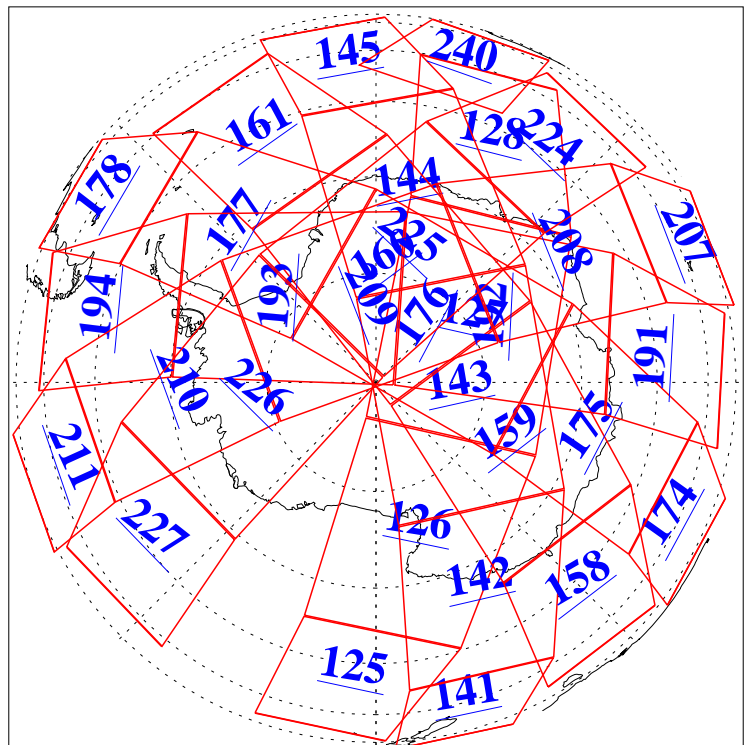

L1B Availability  
AMSU Granules: 239  
HSB Granules: 0  
AIRS Granules: 240

19 Jul 2018  
DoY 200  
Aqua Day 5920  
Granules: 1 to 120

Granules: 121 to 240

Legend: AMSU Available, HSB Available, AIRS Available

L1B Availability  
AMSU Granules: 239  
HSB Granules: 0  
AIRS Granules: 240

19 Jul 2018  
DoY 200  
Aqua Day 5920  
Ascending Granules

Descending Granules

Legend: AMSU Available, HSB Available, AIRS Available

L1B Availability  
 AMSU Granules: 239  
 HSB Granules: 0  
 AIRS Granules: 240

19 Jul 2018  
 DoY 200  
 Aqua Day 5920

Northern Hemisphere Granules

Southern Hemisphere Granules

Legend: AMSU Available, *HSB Available*, **AIRS Available**