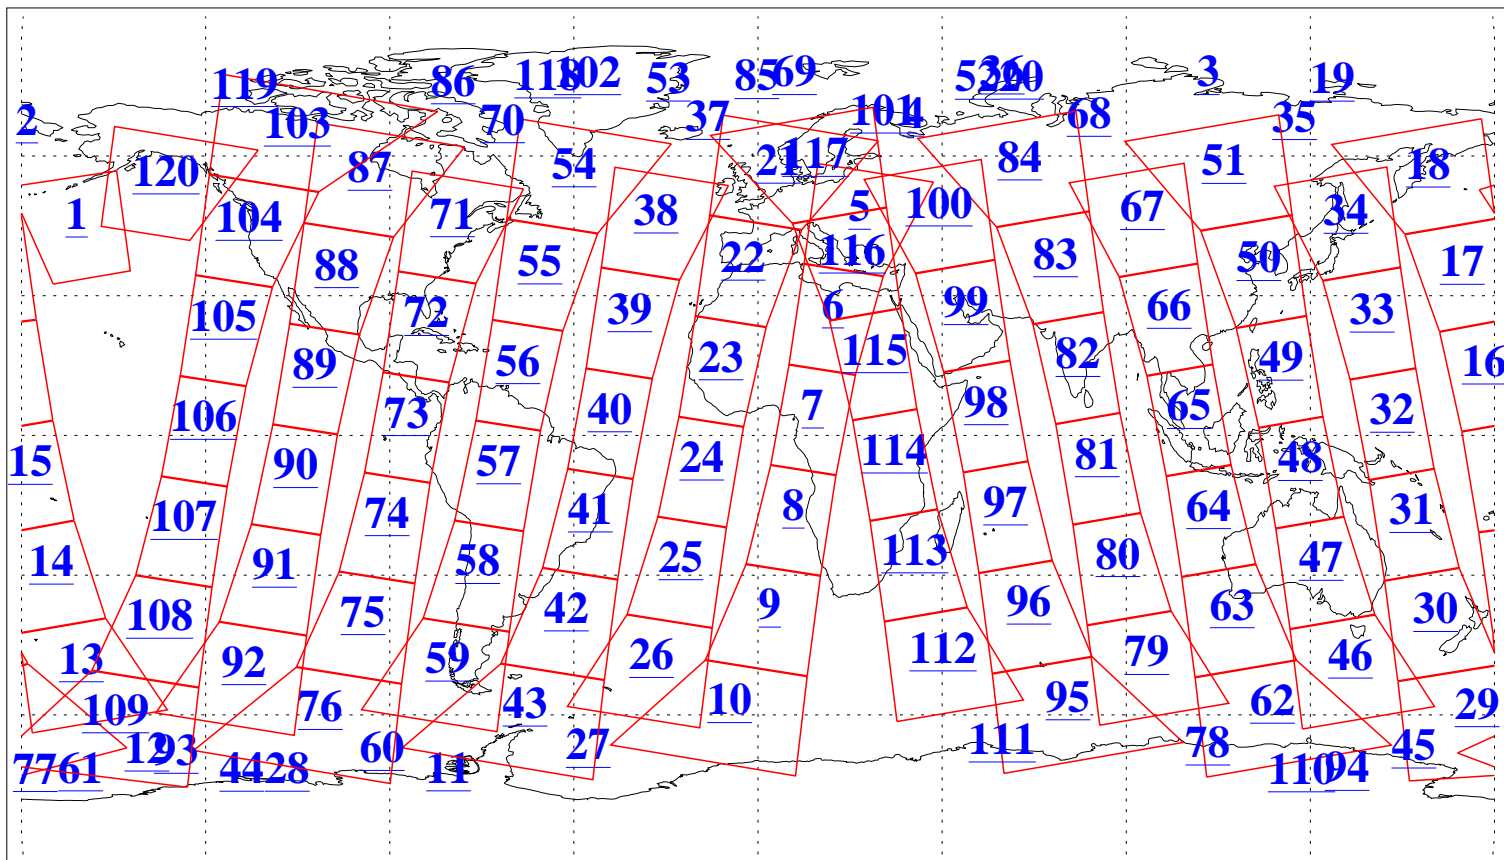

L1B Availability  
AMSU Granules: 239  
HSB Granules: 0  
AIRS Granules: 240

19 Jul 2018  
DoY 200  
Aqua Day 5920  
Granules: 1 to 120

Granules: 121 to 240

Legend: AMSU Available, HSB Available, AIRS Available

L1B Availability  
AMSU Granules: 239  
HSB Granules: 0  
AIRS Granules: 240

19 Jul 2018  
DoY 200  
Aqua Day 5920  
Ascending Granules

Descending Granules

Legend: AMSU Available, HSB Available, AIRS Available

L1B Availability  
 AMSU Granules: 239  
 HSB Granules: 0  
 AIRS Granules: 240

19 Jul 2018  
 DoY 200  
 Aqua Day 5920

Northern Hemisphere Granules

Southern Hemisphere Granules

Legend: AMSU Available, *HSB Available*, **AIRS Available**