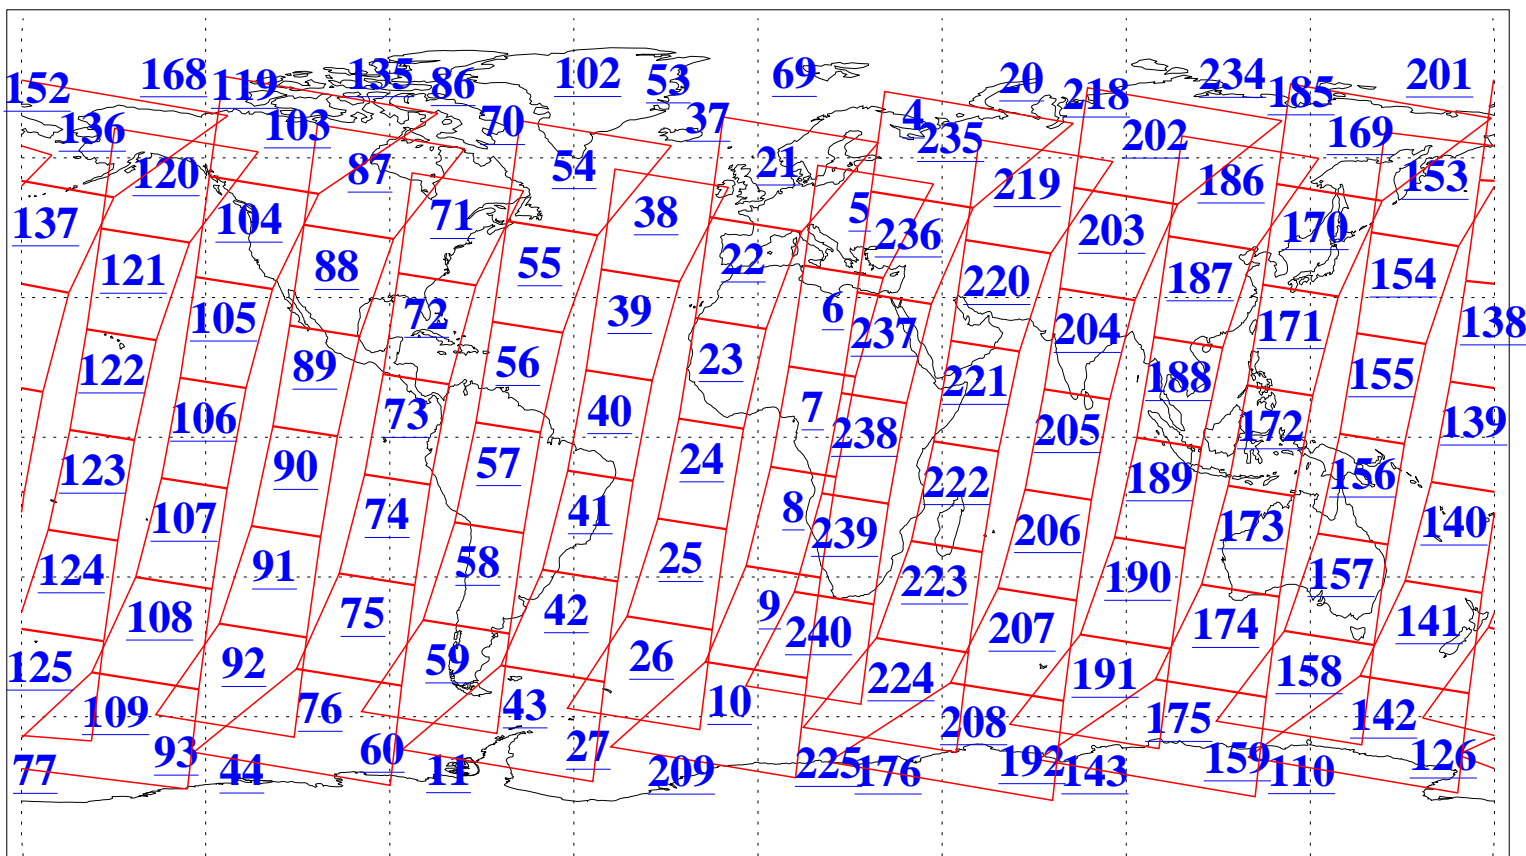

L1B Availability  
AMSU Granules: 239  
HSB Granules: 0  
AIRS Granules: 240

19 Jul 2018  
DoY 200  
Aqua Day 5920  
Granules: 1 to 120

Granules: 121 to 240

Legend: AMSU Available, HSB Available, AIRS Available

L1B Availability  
AMSU Granules: 239  
HSB Granules: 0  
AIRS Granules: 240

19 Jul 2018  
DoY 200  
Aqua Day 5920  
Ascending Granules

Descending Granules

Legend: AMSU Available, HSB Available, AIRS Available

L1B Availability  
 AMSU Granules: 239  
 HSB Granules: 0  
 AIRS Granules: 240

19 Jul 2018  
 DoY 200  
 Aqua Day 5920

Northern Hemisphere Granules

Southern Hemisphere Granules

Legend: AMSU Available, *HSB Available*, **AIRS Available**