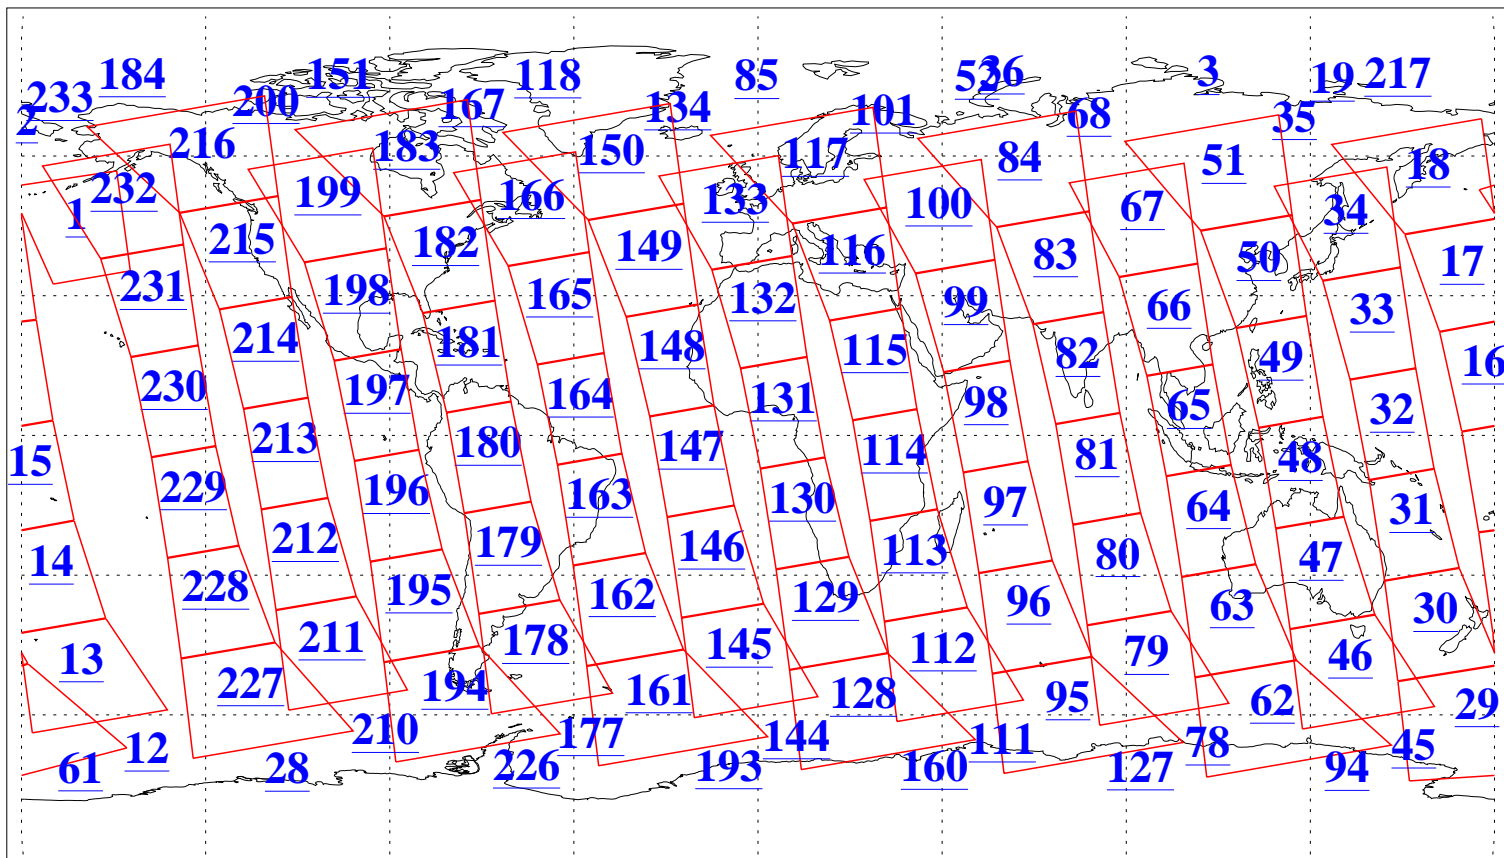

L1B Availability  
AMSU Granules: 239  
HSB Granules: 0  
AIRS Granules: 240

19 Jul 2018  
DoY 200  
Aqua Day 5920  
Granules: 1 to 120

Granules: 121 to 240

Legend: AMSU Available, HSB Available, AIRS Available

L1B Availability  
AMSU Granules: 239  
HSB Granules: 0  
AIRS Granules: 240

19 Jul 2018  
DoY 200  
Aqua Day 5920  
Ascending Granules

Descending Granules

Legend: AMSU Available, HSB Available, AIRS Available

L1B Availability  
 AMSU Granules: 239  
 HSB Granules: 0  
 AIRS Granules: 240

19 Jul 2018  
 DoY 200  
 Aqua Day 5920

Northern Hemisphere Granules

Southern Hemisphere Granules

Legend: AMSU Available, *HSB Available*, **AIRS Available**