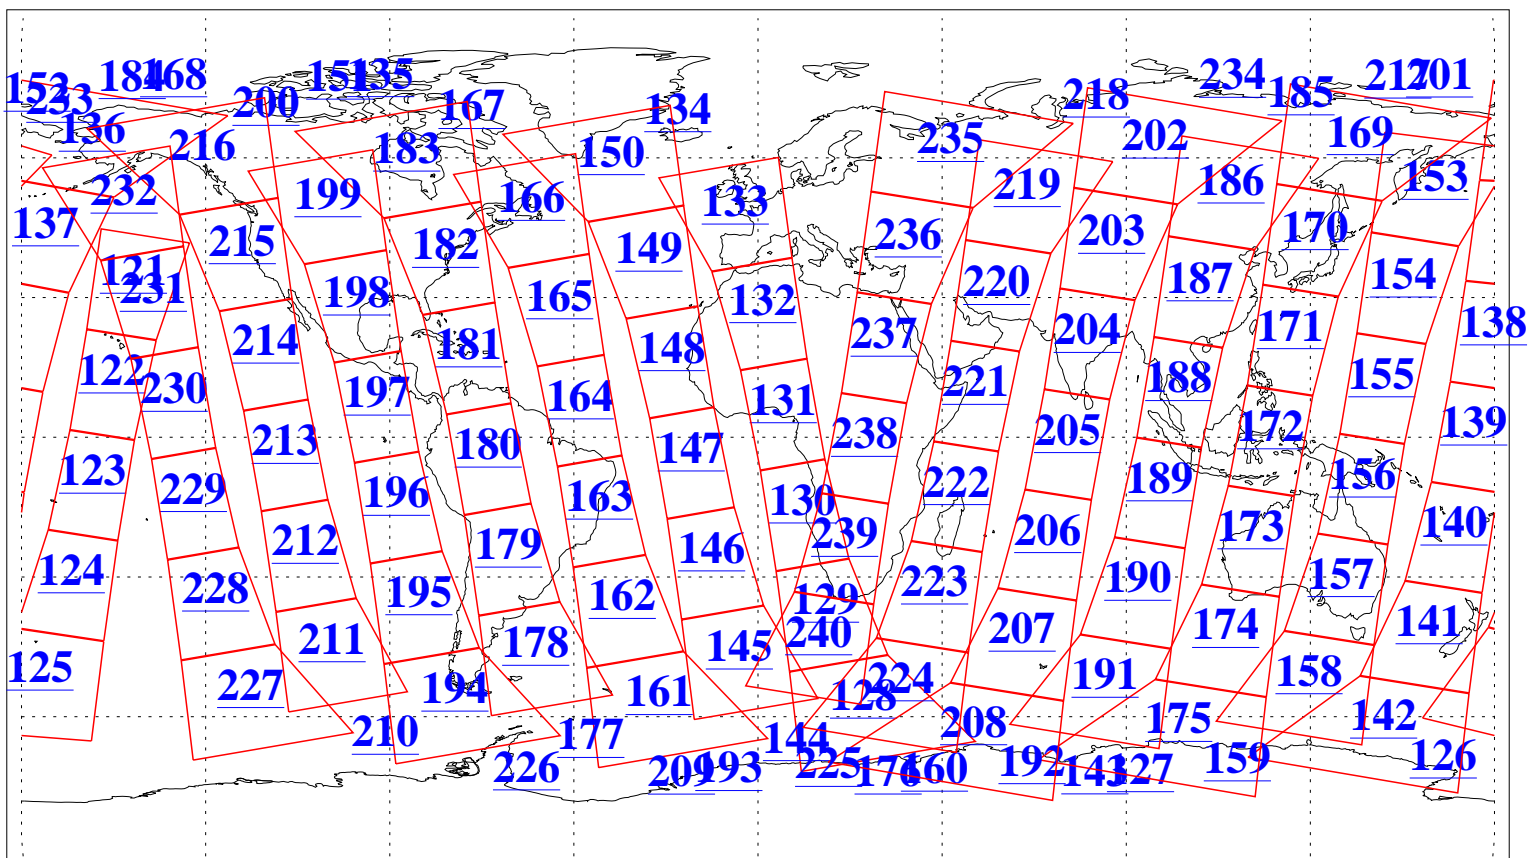

L1B Availability  
AMSU Granules: 239  
HSB Granules: 0  
AIRS Granules: 240

19 Jul 2018  
DoY 200  
Aqua Day 5920  
Granules: 1 to 120

Granules: 121 to 240

Legend: AMSU Available, HSB Available, AIRS Available

L1B Availability  
AMSU Granules: 239  
HSB Granules: 0  
AIRS Granules: 240

19 Jul 2018  
DoY 200  
Aqua Day 5920  
Ascending Granules

Descending Granules

Legend: AMSU Available, HSB Available, AIRS Available

L1B Availability  
 AMSU Granules: 239  
 HSB Granules: 0  
 AIRS Granules: 240

19 Jul 2018  
 DoY 200  
 Aqua Day 5920

Northern Hemisphere Granules

Southern Hemisphere Granules

Legend: AMSU Available, *HSB Available*, **AIRS Available**