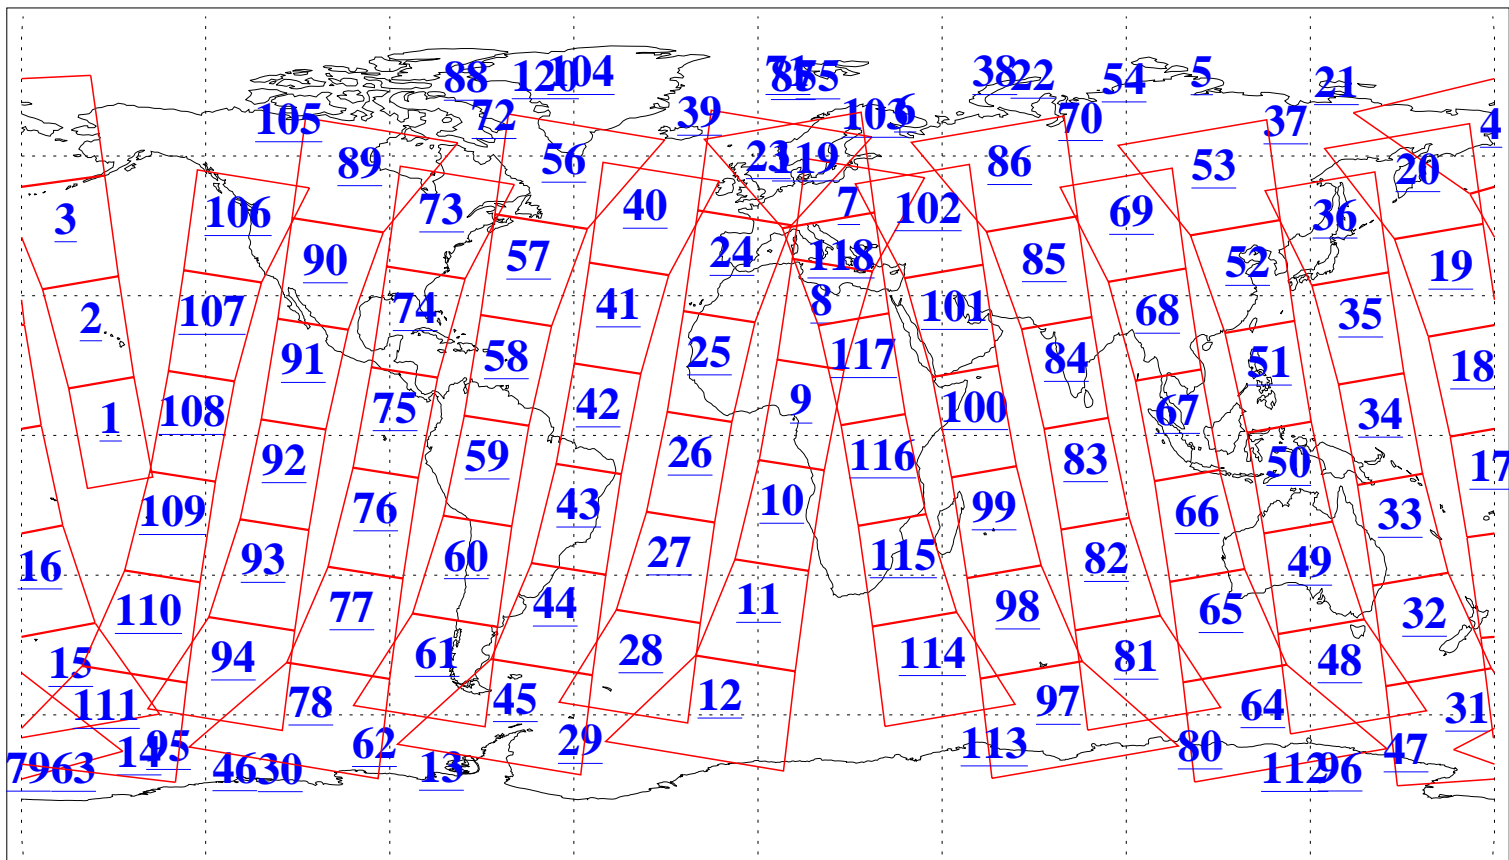

L1B Availability
AMSU Granules: 239
HSB Granules: 0
AIRS Granules: 240

17 Jul 2018
DoY 198
Aqua Day 5918
Granules: 1 to 120

Granules: 121 to 240

Legend: AMSU Available, HSB Available, AIRS Available

L1B Availability
AMSU Granules: 239
HSB Granules: 0
AIRS Granules: 240

17 Jul 2018
DoY 198
Aqua Day 5918

Ascending Granules

Descending Granules

Legend: AMSU Available, HSB Available, AIRS Available

L1B Availability
 AMSU Granules: 239
 HSB Granules: 0
 AIRS Granules: 240

17 Jul 2018
 DoY 198
 Aqua Day 5918

Northern Hemisphere Granules

Southern Hemisphere Granules

Legend: AMSU Available, HSB Available, AIRS Available