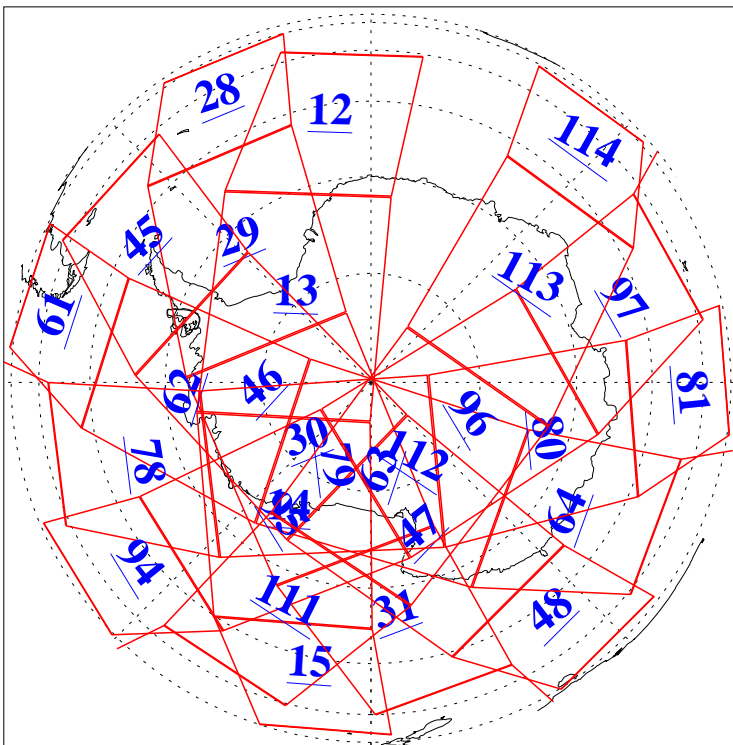

L1B Availability
AMSU Granules: 239
HSB Granules: 0
AIRS Granules: 240

17 Jul 2018
DoY 198
Aqua Day 5918
Granules: 1 to 120

Granules: 121 to 240

Legend: AMSU Available, HSB Available, AIRS Available

L1B Availability
AMSU Granules: 239
HSB Granules: 0
AIRS Granules: 240

17 Jul 2018
DoY 198
Aqua Day 5918

Ascending Granules

Descending Granules

Legend: AMSU Available, HSB Available, AIRS Available

L1B Availability
 AMSU Granules: 239
 HSB Granules: 0
 AIRS Granules: 240

17 Jul 2018
 DoY 198
 Aqua Day 5918

Northern Hemisphere Granules

Southern Hemisphere Granules

Legend: AMSU Available, HSB Available, AIRS Available