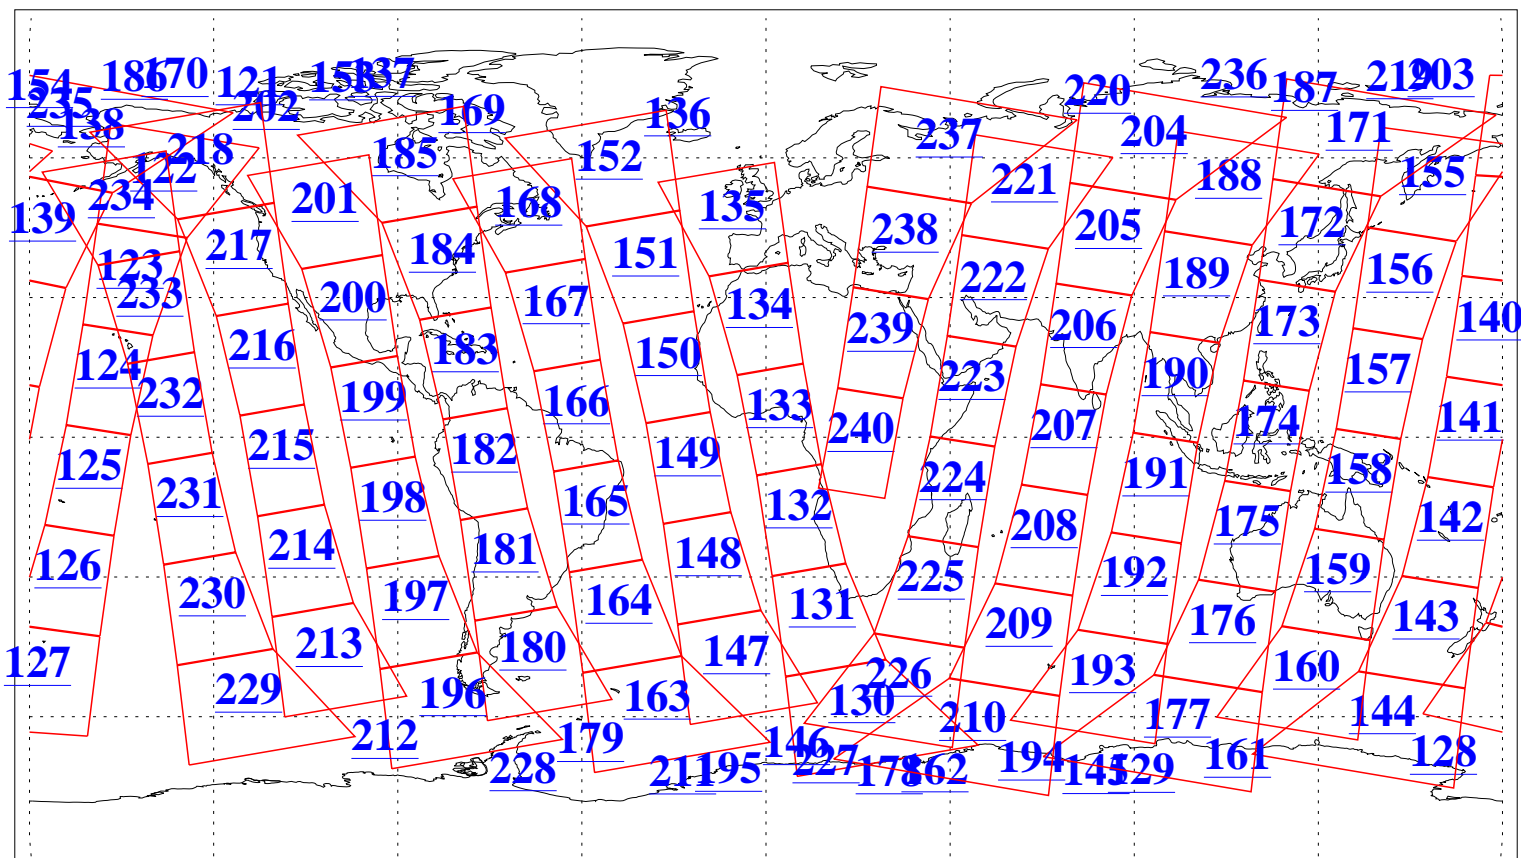

L1B Availability
AMSU Granules: 239
HSB Granules: 0
AIRS Granules: 240

17 Jul 2018
DoY 198
Aqua Day 5918
Granules: 1 to 120

Granules: 121 to 240

Legend: AMSU Available, HSB Available, AIRS Available

L1B Availability
AMSU Granules: 239
HSB Granules: 0
AIRS Granules: 240

17 Jul 2018
DoY 198
Aqua Day 5918

Ascending Granules

Descending Granules

Legend: AMSU Available, HSB Available, AIRS Available

L1B Availability
 AMSU Granules: 239
 HSB Granules: 0
 AIRS Granules: 240

17 Jul 2018
 DoY 198
 Aqua Day 5918

Northern Hemisphere Granules

Southern Hemisphere Granules

Legend: AMSU Available, HSB Available, AIRS Available