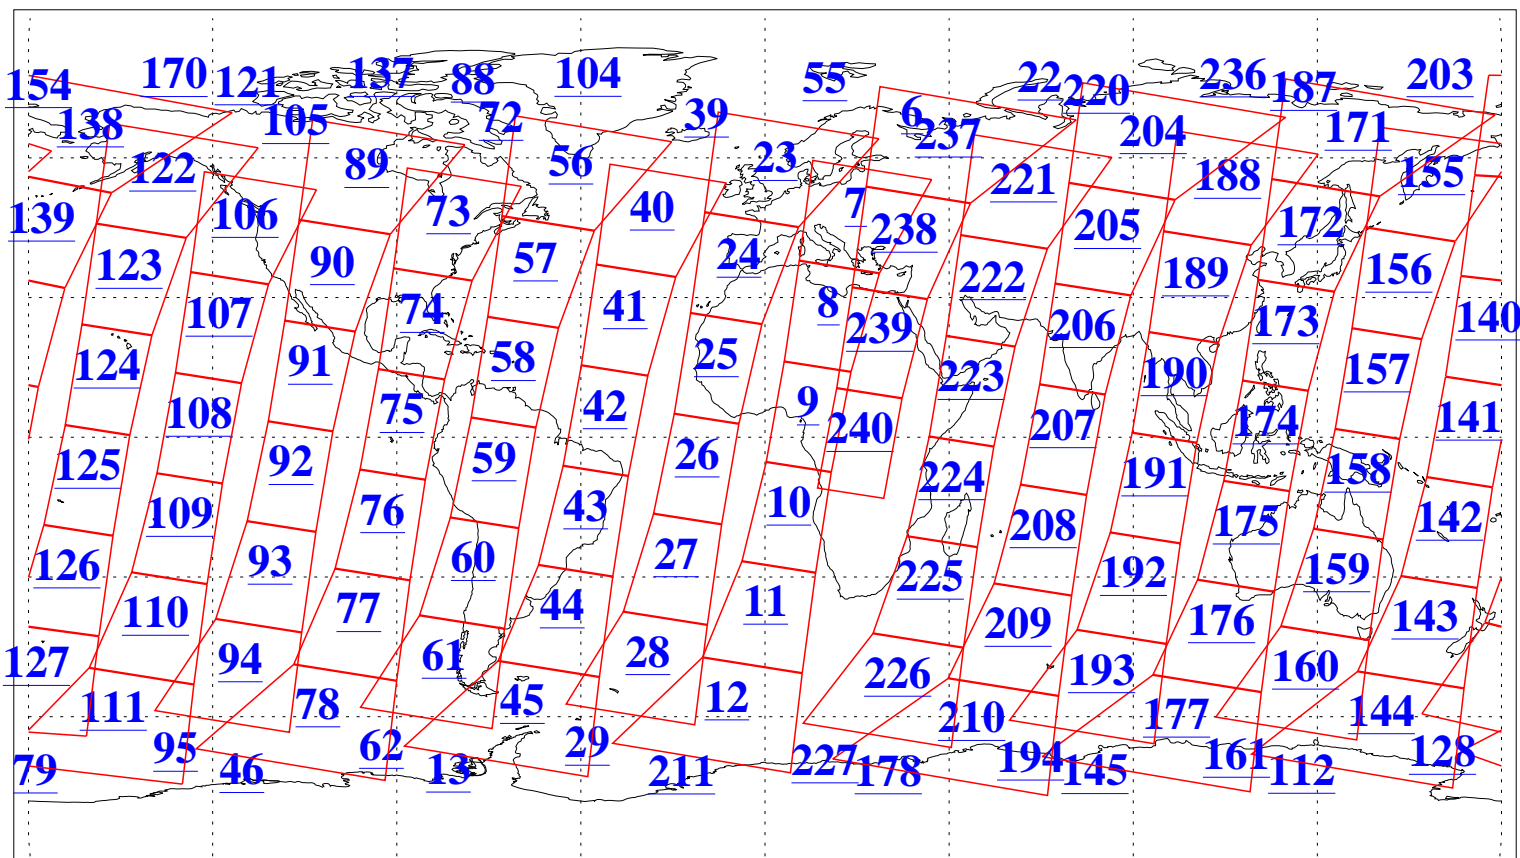

L1B Availability
AMSU Granules: 239
HSB Granules: 0
AIRS Granules: 240

17 Jul 2018
DoY 198
Aqua Day 5918
Granules: 1 to 120

Granules: 121 to 240

Legend: AMSU Available, HSB Available, AIRS Available

L1B Availability
AMSU Granules: 239
HSB Granules: 0
AIRS Granules: 240

17 Jul 2018
DoY 198
Aqua Day 5918

Ascending Granules

Descending Granules

Legend: AMSU Available, HSB Available, AIRS Available

L1B Availability
 AMSU Granules: 239
 HSB Granules: 0
 AIRS Granules: 240

17 Jul 2018
 DoY 198
 Aqua Day 5918

Northern Hemisphere Granules

Southern Hemisphere Granules

Legend: AMSU Available, HSB Available, AIRS Available