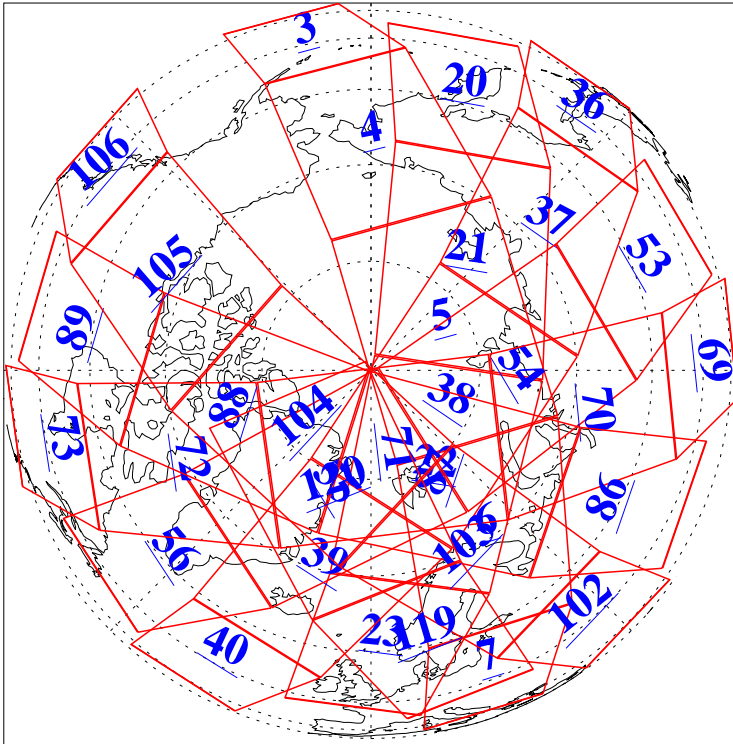

L1B Availability
AMSU Granules: 239
HSB Granules: 0
AIRS Granules: 240

17 Jul 2018
DoY 198
Aqua Day 5918
Granules: 1 to 120

Granules: 121 to 240

Legend: AMSU Available, HSB Available, AIRS Available

L1B Availability
AMSU Granules: 239
HSB Granules: 0
AIRS Granules: 240

17 Jul 2018
DoY 198
Aqua Day 5918

Ascending Granules

Descending Granules

Legend: AMSU Available, HSB Available, AIRS Available

L1B Availability
 AMSU Granules: 239
 HSB Granules: 0
 AIRS Granules: 240

17 Jul 2018
 DoY 198
 Aqua Day 5918

Northern Hemisphere Granules

Southern Hemisphere Granules

Legend: AMSU Available, HSB Available, AIRS Available