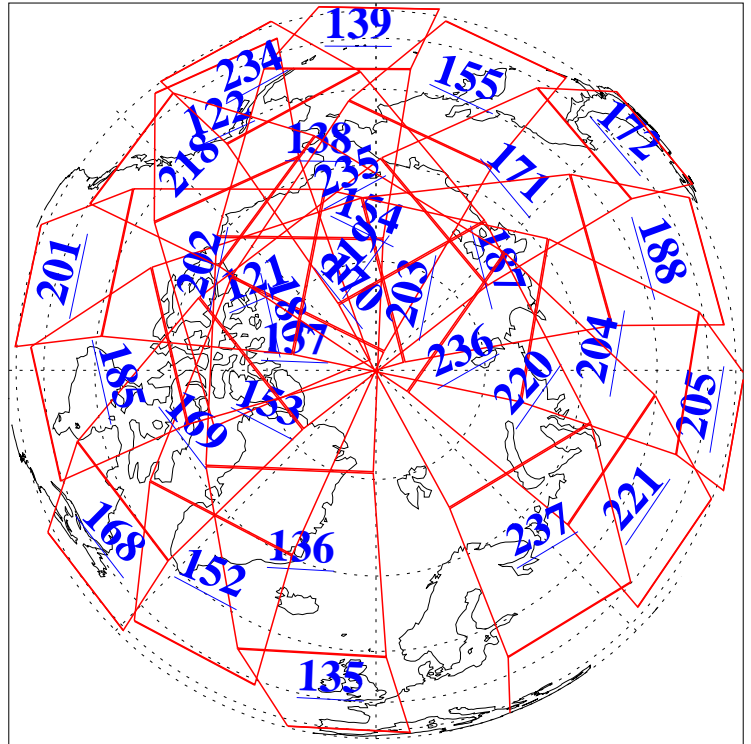

17 Jul 2018
DoY 198
Aqua Day 5918

Ascending Granules

Descending Granules

Legend: AMSU Available, HSB Available, AIRS Available

L1B Availability
 AMSU Granules: 239
 HSB Granules: 0
 AIRS Granules: 240

17 Jul 2018
 DoY 198
 Aqua Day 5918

Northern Hemisphere Granules

Southern Hemisphere Granules

Legend: AMSU Available, HSB Available, AIRS Available