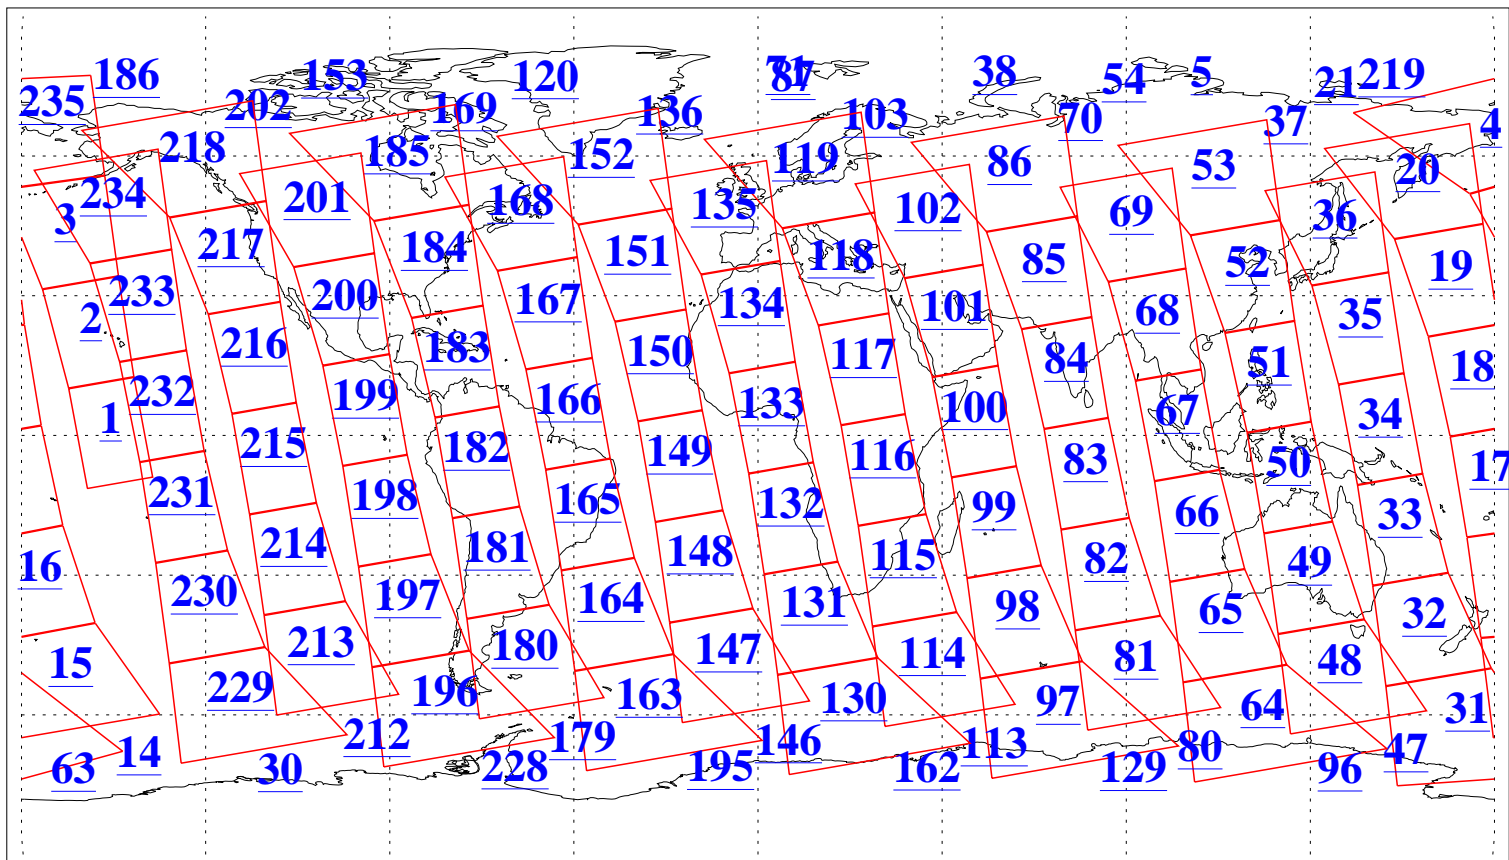

L1B Availability
AMSU Granules: 239
HSB Granules: 0
AIRS Granules: 240

17 Jul 2018
DoY 198
Aqua Day 5918
Granules: 1 to 120

Granules: 121 to 240

Legend: AMSU Available, HSB Available, AIRS Available

L1B Availability
AMSU Granules: 239
HSB Granules: 0
AIRS Granules: 240

17 Jul 2018
DoY 198
Aqua Day 5918

Ascending Granules

Descending Granules

Legend: AMSU Available, HSB Available, AIRS Available

L1B Availability
 AMSU Granules: 239
 HSB Granules: 0
 AIRS Granules: 240

17 Jul 2018
 DoY 198
 Aqua Day 5918

Northern Hemisphere Granules

Southern Hemisphere Granules

Legend: AMSU Available, HSB Available, AIRS Available