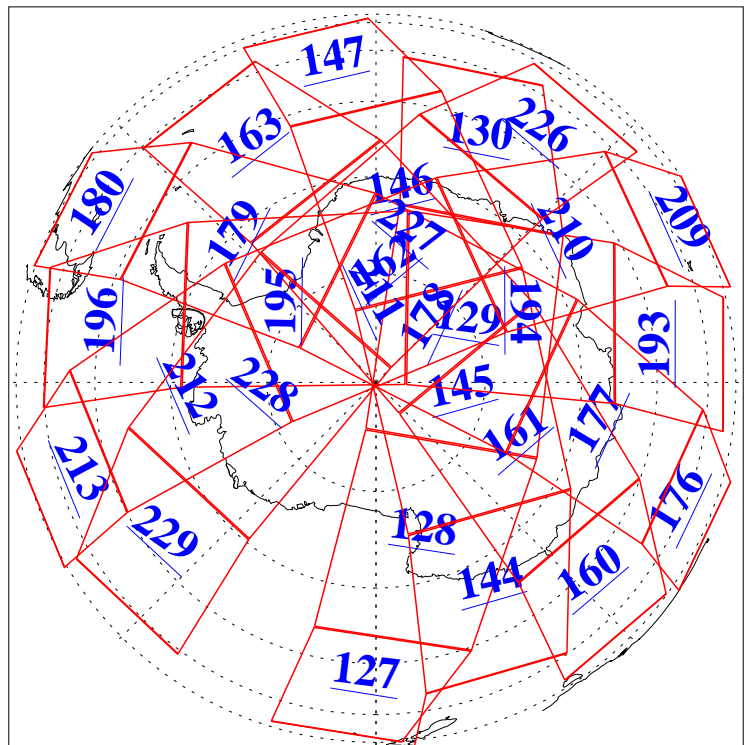

L1B Availability
AMSU Granules: 239
HSB Granules: 0
AIRS Granules: 240

17 Jul 2018
DoY 198
Aqua Day 5918
Granules: 1 to 120

Granules: 121 to 240

Legend: AMSU Available, HSB Available, AIRS Available

L1B Availability
AMSU Granules: 239
HSB Granules: 0
AIRS Granules: 240

17 Jul 2018
DoY 198
Aqua Day 5918

Ascending Granules

Descending Granules

Legend: AMSU Available, HSB Available, AIRS Available

L1B Availability
 AMSU Granules: 239
 HSB Granules: 0
 AIRS Granules: 240

17 Jul 2018
 DoY 198
 Aqua Day 5918

Northern Hemisphere Granules

Southern Hemisphere Granules

Legend: AMSU Available, HSB Available, AIRS Available