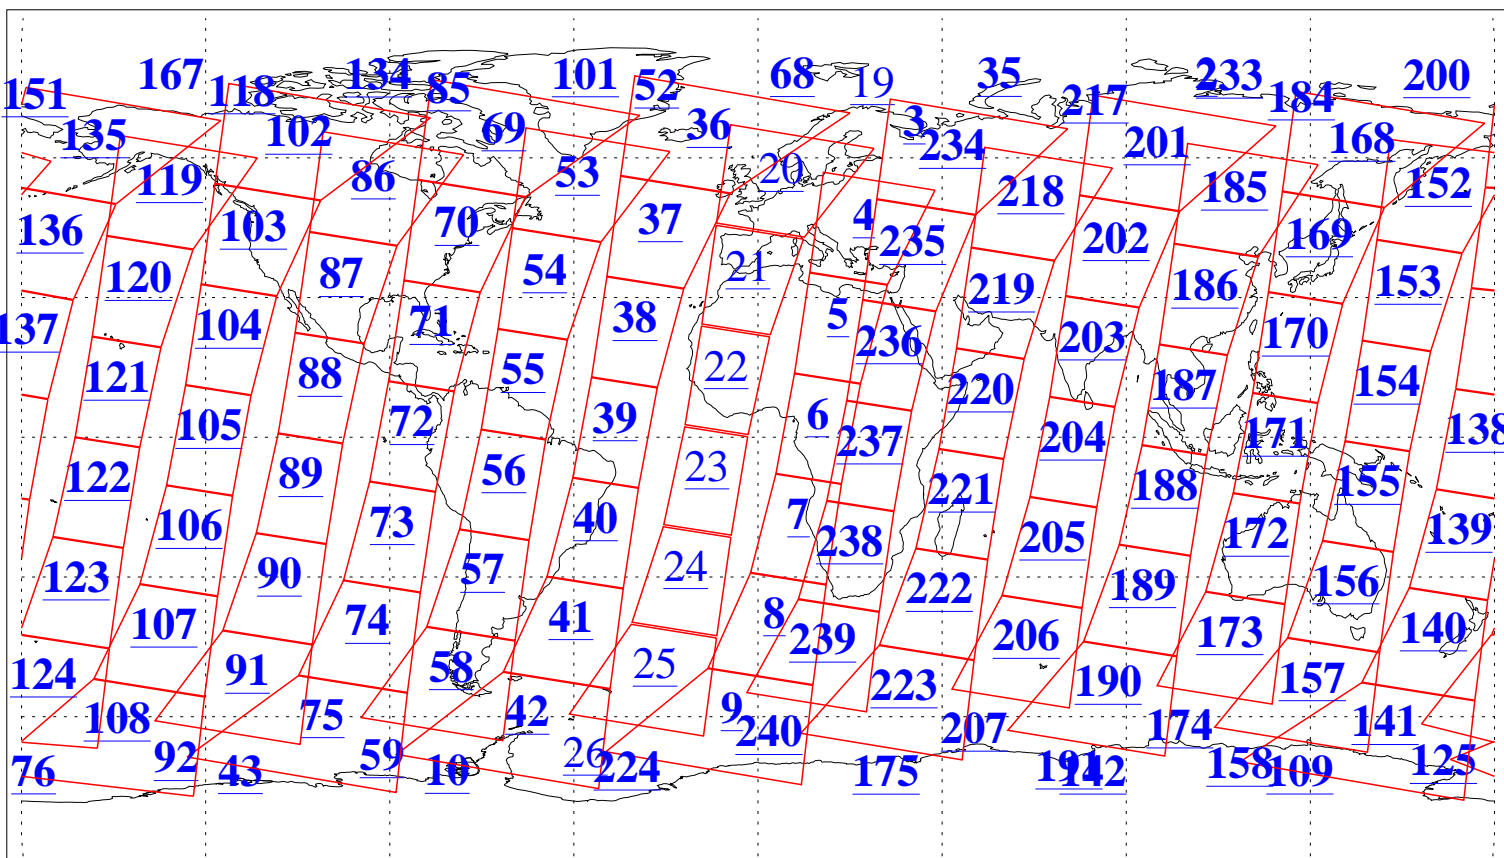

L1B Availability
AMSU Granules: 239
HSB Granules: 0
AIRS Granules: 223

12 Jul 2018
DoY 193
Aqua Day 5913
Granules: 1 to 120

Granules: 121 to 240

Legend: AMSU Available, HSB Available, AIRS Available

L1B Availability
AMSU Granules: 239
HSB Granules: 0
AIRS Granules: 223

12 Jul 2018
DoY 193
Aqua Day 5913

Ascending Granules

Descending Granules

Legend: AMSU Available, HSB Available, AIRS Available

L1B Availability
 AMSU Granules: 239
 HSB Granules: 0
 AIRS Granules: 223

12 Jul 2018
 DoY 193
 Aqua Day 5913

Northern Hemisphere Granules

Southern Hemisphere Granules

Legend: AMSU Available, HSB Available, AIRS Available