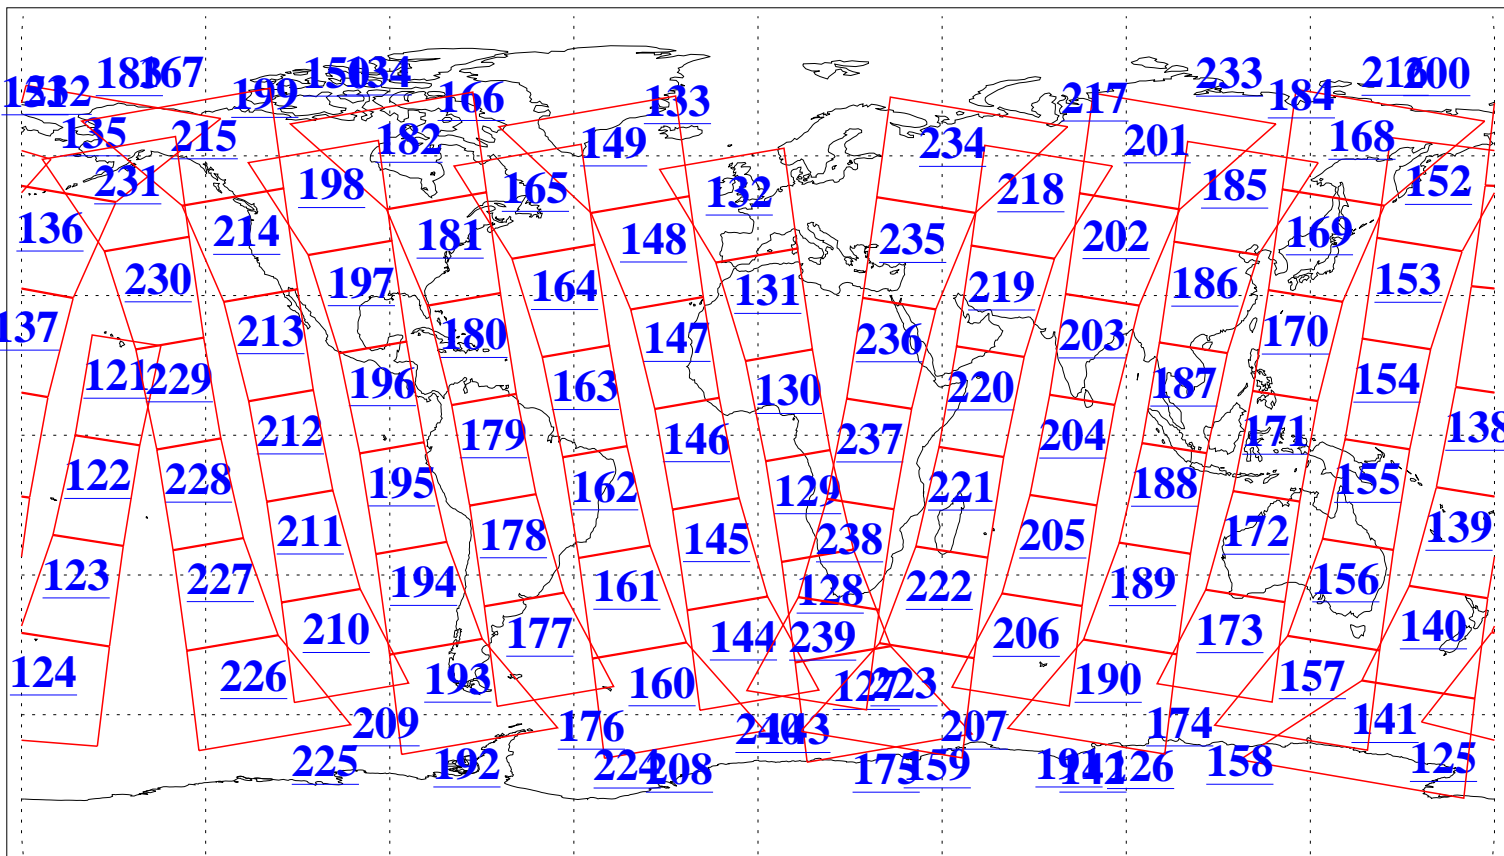

L1B Availability
AMSU Granules: 239
HSB Granules: 0
AIRS Granules: 223

12 Jul 2018
DoY 193
Aqua Day 5913
Granules: 1 to 120

Granules: 121 to 240

Legend: AMSU Available, HSB Available, AIRS Available

L1B Availability
AMSU Granules: 239
HSB Granules: 0
AIRS Granules: 223

12 Jul 2018
DoY 193
Aqua Day 5913

Ascending Granules

Descending Granules

Legend: AMSU Available, HSB Available, AIRS Available

L1B Availability
 AMSU Granules: 239
 HSB Granules: 0
 AIRS Granules: 223

12 Jul 2018
 DoY 193
 Aqua Day 5913

Northern Hemisphere Granules

Southern Hemisphere Granules

Legend: AMSU Available, HSB Available, AIRS Available