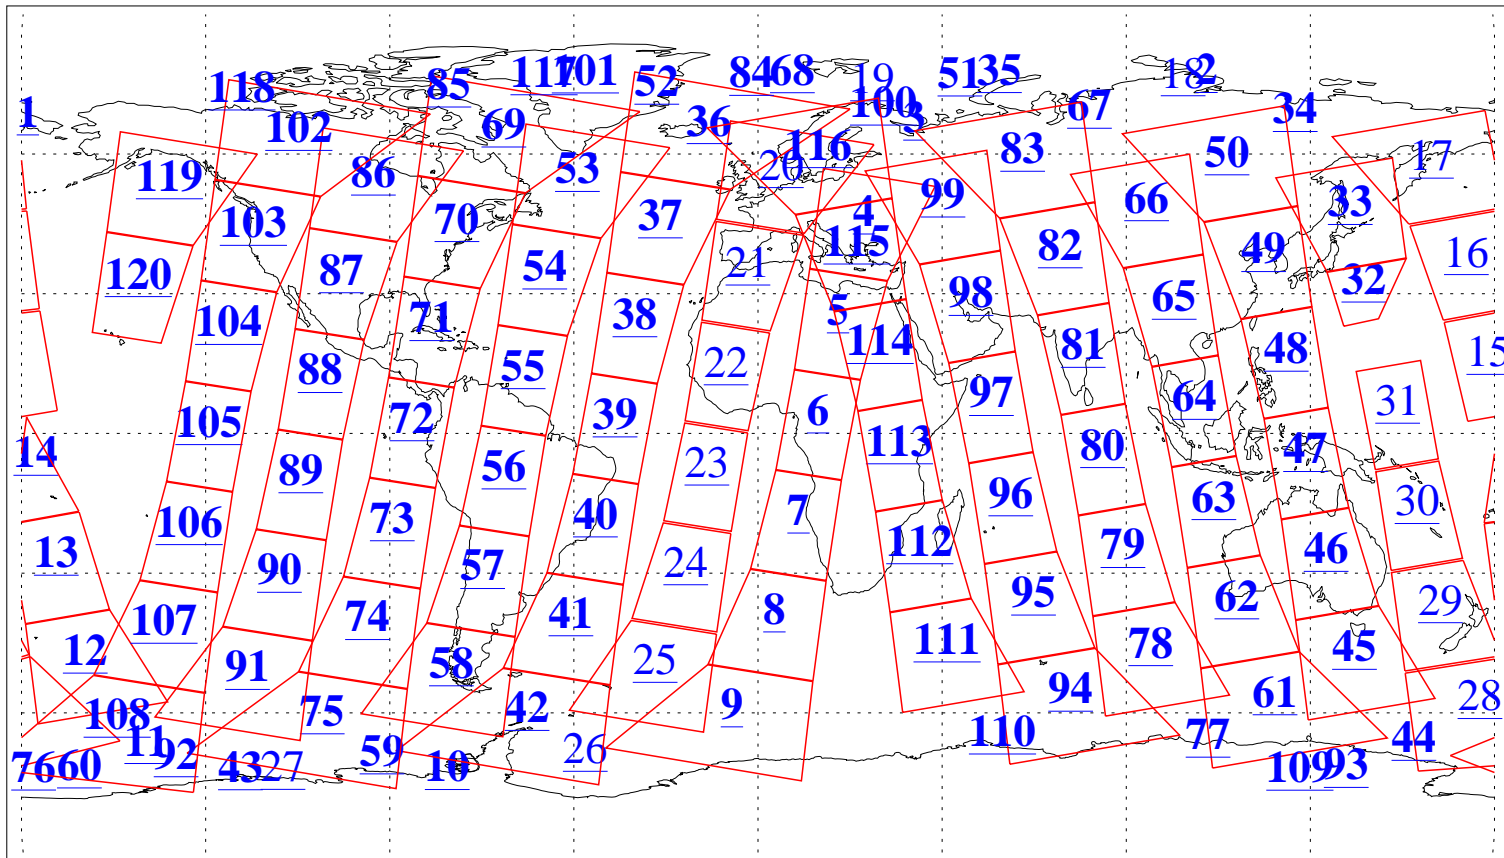

L1B Availability
AMSU Granules: 239
HSB Granules: 0
AIRS Granules: 223

12 Jul 2018
DoY 193
Aqua Day 5913
Granules: 1 to 120

Granules: 121 to 240

Legend: AMSU Available, HSB Available, AIRS Available

L1B Availability
AMSU Granules: 239
HSB Granules: 0
AIRS Granules: 223

12 Jul 2018
DoY 193
Aqua Day 5913

Ascending Granules

Descending Granules

Legend: AMSU Available, HSB Available, AIRS Available

L1B Availability
 AMSU Granules: 239
 HSB Granules: 0
 AIRS Granules: 223

12 Jul 2018
 DoY 193
 Aqua Day 5913

Northern Hemisphere Granules

Southern Hemisphere Granules

Legend: AMSU Available, HSB Available, AIRS Available