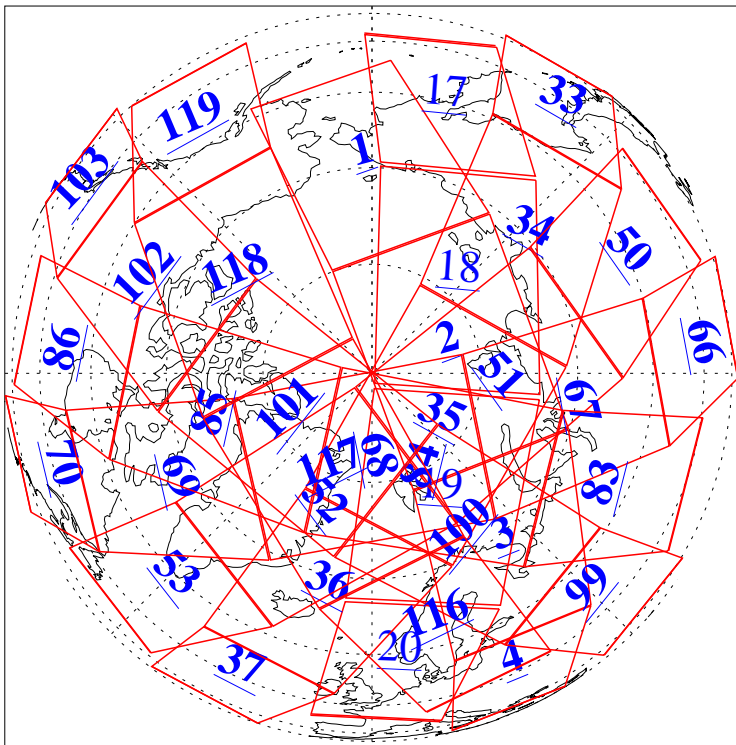

L1B Availability
AMSU Granules: 239
HSB Granules: 0
AIRS Granules: 223

12 Jul 2018
DoY 193
Aqua Day 5913
Granules: 1 to 120

Granules: 121 to 240

Legend: AMSU Available, HSB Available, AIRS Available

L1B Availability
AMSU Granules: 239
HSB Granules: 0
AIRS Granules: 223

12 Jul 2018
DoY 193
Aqua Day 5913

Ascending Granules

Descending Granules

Legend: AMSU Available, HSB Available, AIRS Available

L1B Availability
 AMSU Granules: 239
 HSB Granules: 0
 AIRS Granules: 223

12 Jul 2018
 DoY 193
 Aqua Day 5913

Northern Hemisphere Granules

Southern Hemisphere Granules

Legend: AMSU Available, HSB Available, AIRS Available