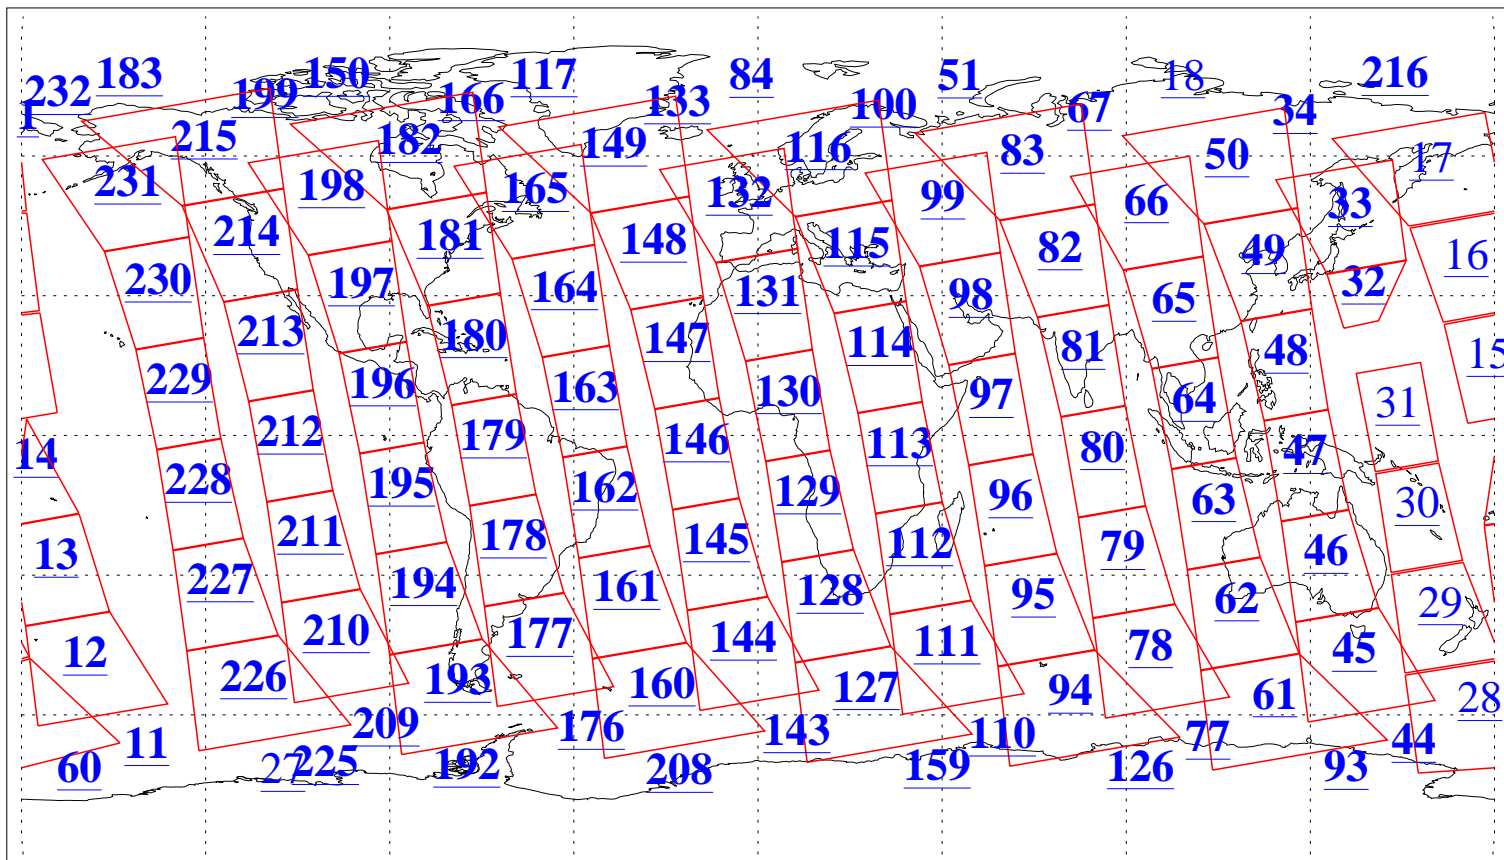

L1B Availability
AMSU Granules: 239
HSB Granules: 0
AIRS Granules: 223

12 Jul 2018
DoY 193
Aqua Day 5913
Granules: 1 to 120

Granules: 121 to 240

Legend: AMSU Available, HSB Available, AIRS Available

L1B Availability
AMSU Granules: 239
HSB Granules: 0
AIRS Granules: 223

12 Jul 2018
DoY 193
Aqua Day 5913

Ascending Granules

Descending Granules

Legend: AMSU Available, HSB Available, AIRS Available

L1B Availability
 AMSU Granules: 239
 HSB Granules: 0
 AIRS Granules: 223

12 Jul 2018
 DoY 193
 Aqua Day 5913

Northern Hemisphere Granules

Southern Hemisphere Granules

Legend: AMSU Available, HSB Available, AIRS Available