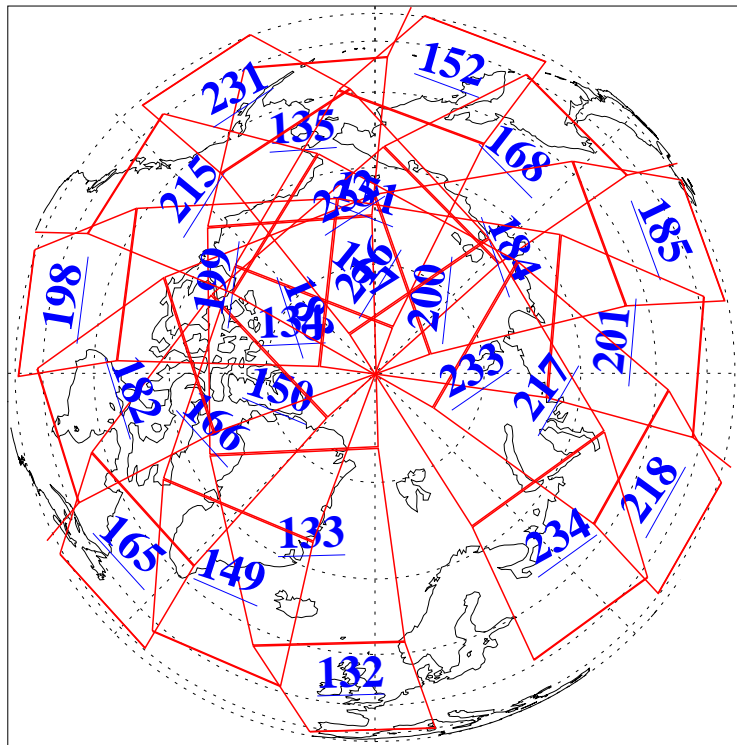

L1B Availability
AMSU Granules: 239
HSB Granules: 0
AIRS Granules: 223

12 Jul 2018
DoY 193
Aqua Day 5913
Granules: 1 to 120

Granules: 121 to 240

Legend: AMSU Available, HSB Available, AIRS Available

L1B Availability
AMSU Granules: 239
HSB Granules: 0
AIRS Granules: 223

12 Jul 2018
DoY 193
Aqua Day 5913

Ascending Granules

Descending Granules

Legend: AMSU Available, HSB Available, AIRS Available

L1B Availability
 AMSU Granules: 239
 HSB Granules: 0
 AIRS Granules: 223

12 Jul 2018
 DoY 193
 Aqua Day 5913

Northern Hemisphere Granules

Southern Hemisphere Granules

Legend: AMSU Available, HSB Available, AIRS Available