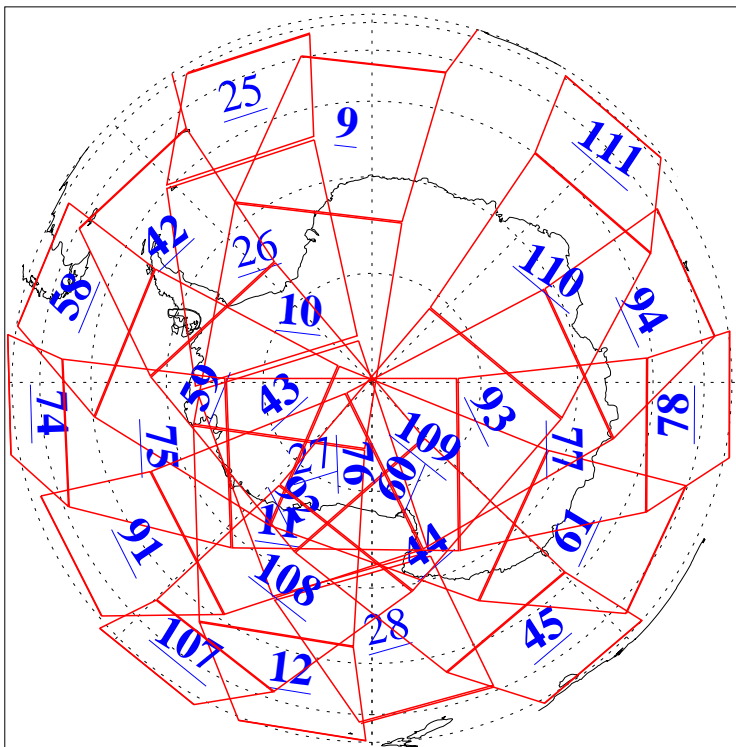

L1B Availability
AMSU Granules: 239
HSB Granules: 0
AIRS Granules: 223

12 Jul 2018
DoY 193
Aqua Day 5913
Granules: 1 to 120

Granules: 121 to 240

Legend: AMSU Available, HSB Available, AIRS Available

L1B Availability
AMSU Granules: 239
HSB Granules: 0
AIRS Granules: 223

12 Jul 2018
DoY 193
Aqua Day 5913

Ascending Granules

Descending Granules

Legend: AMSU Available, HSB Available, AIRS Available

L1B Availability
 AMSU Granules: 239
 HSB Granules: 0
 AIRS Granules: 223

12 Jul 2018
 DoY 193
 Aqua Day 5913

Northern Hemisphere Granules

Southern Hemisphere Granules

Legend: AMSU Available, HSB Available, AIRS Available