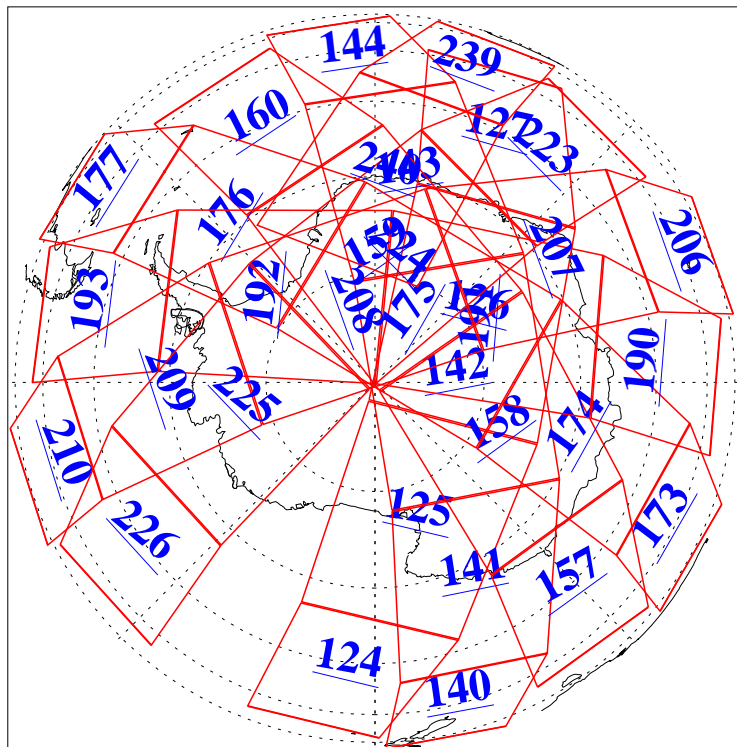

L1B Availability
AMSU Granules: 239
HSB Granules: 0
AIRS Granules: 223

12 Jul 2018
DoY 193
Aqua Day 5913
Granules: 1 to 120

Granules: 121 to 240

Legend: AMSU Available, HSB Available, AIRS Available

L1B Availability
AMSU Granules: 239
HSB Granules: 0
AIRS Granules: 223

12 Jul 2018
DoY 193
Aqua Day 5913

Ascending Granules

Descending Granules

Legend: AMSU Available, HSB Available, AIRS Available

L1B Availability
 AMSU Granules: 239
 HSB Granules: 0
 AIRS Granules: 223

12 Jul 2018
 DoY 193
 Aqua Day 5913

Northern Hemisphere Granules

Southern Hemisphere Granules

Legend: AMSU Available, HSB Available, AIRS Available