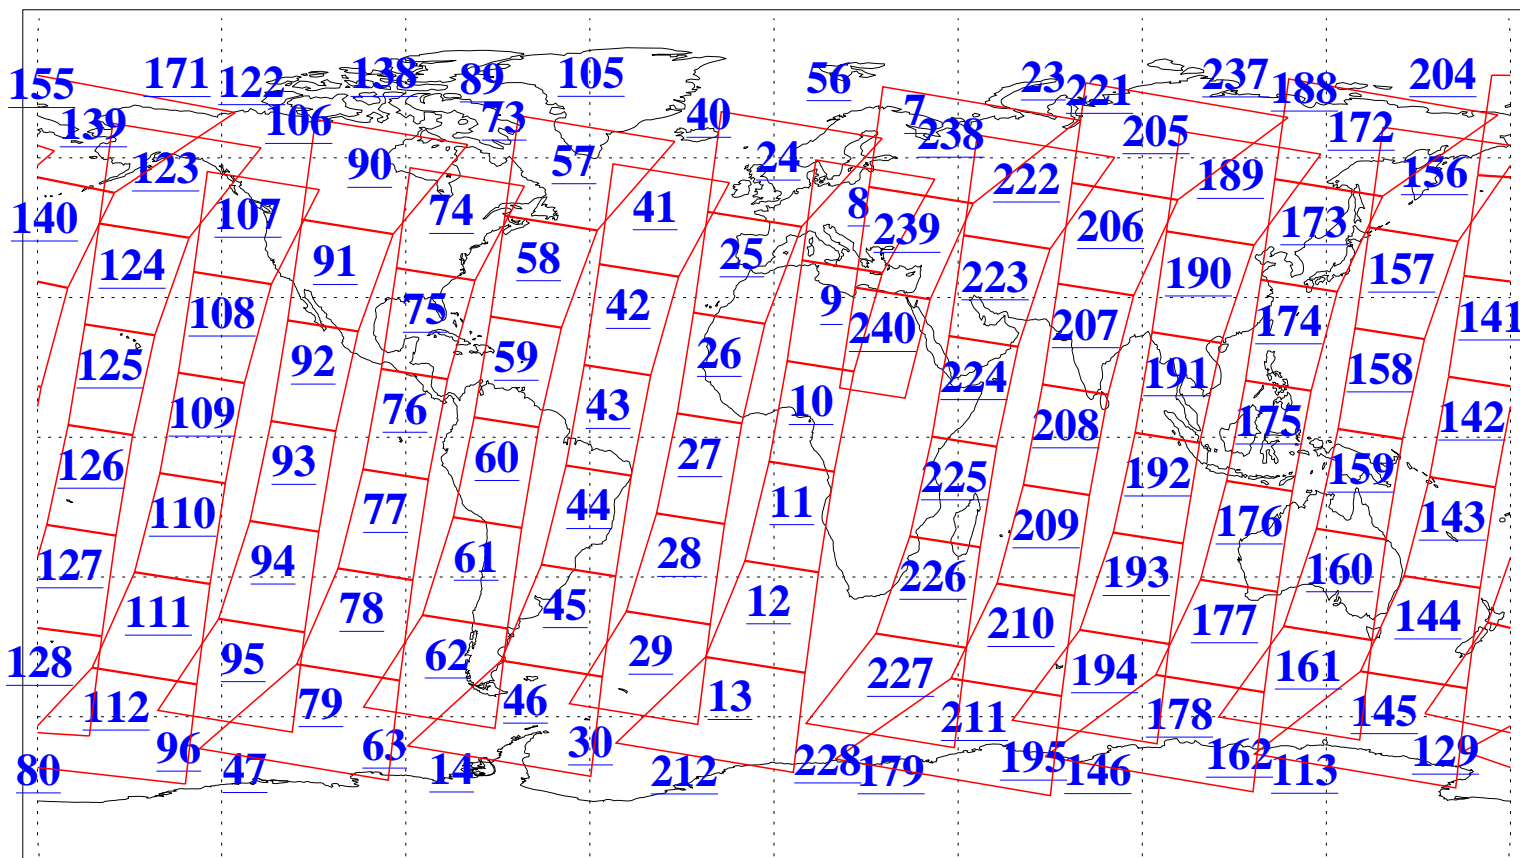

L1B Availability
AMSU Granules: 239
HSB Granules: 0
AIRS Granules: 240

8 Jul 2018
DoY 189
Aqua Day 5909
Granules: 1 to 120

Granules: 121 to 240

Legend: AMSU Available, HSB Available, AIRS Available

L1B Availability
AMSU Granules: 239
HSB Granules: 0
AIRS Granules: 240

8 Jul 2018
DoY 189
Aqua Day 5909

Ascending Granules

Descending Granules

Legend: AMSU Available, HSB Available, AIRS Available

L1B Availability
 AMSU Granules: 239
 HSB Granules: 0
 AIRS Granules: 240

8 Jul 2018
 DoY 189
 Aqua Day 5909

Northern Hemisphere Granules

Southern Hemisphere Granules

Legend: AMSU Available, HSB Available, AIRS Available