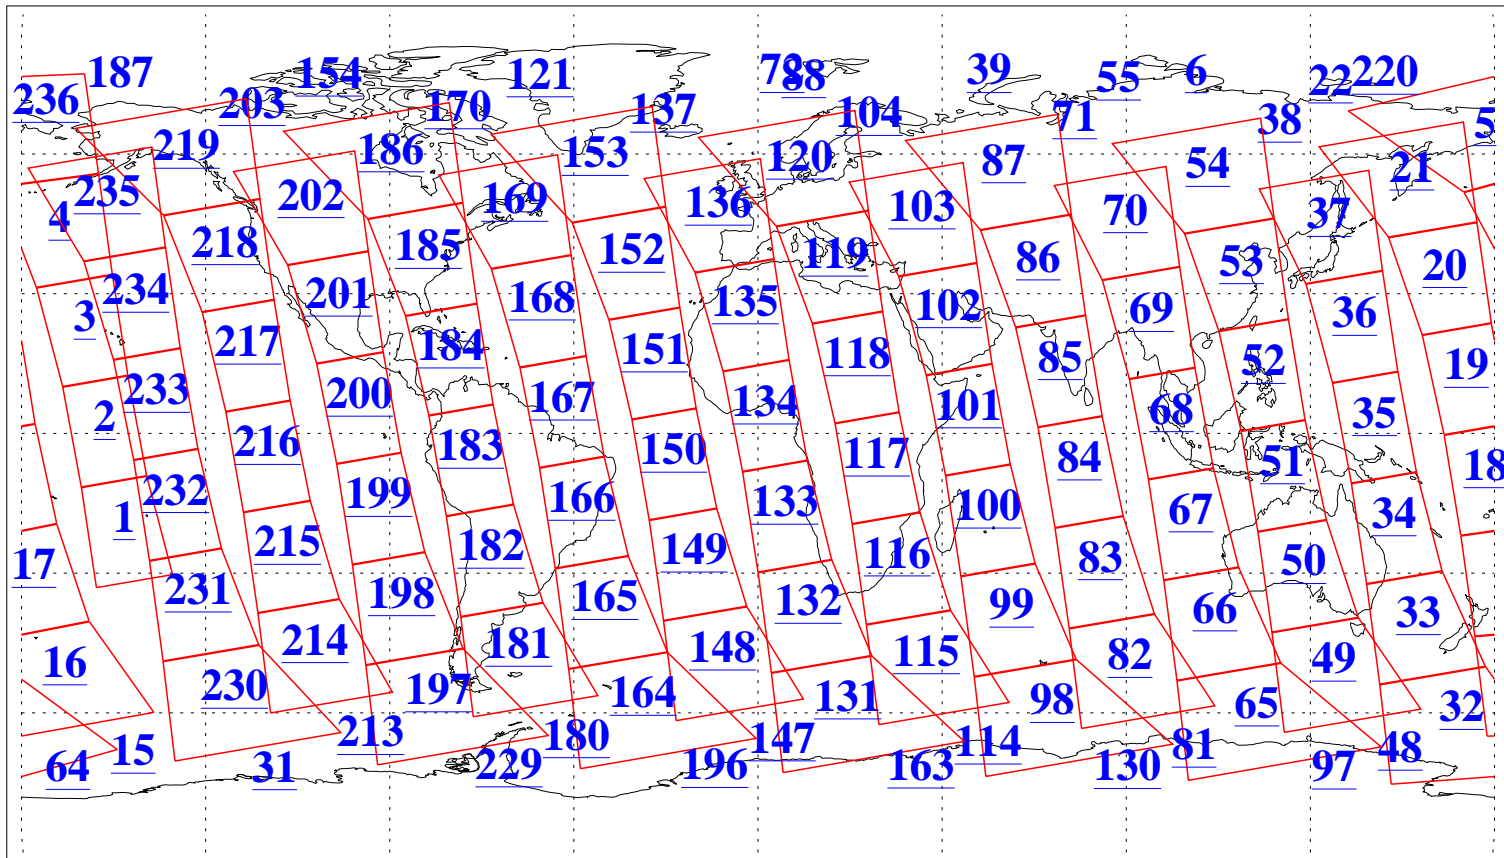

L1B Availability
AMSU Granules: 239
HSB Granules: 0
AIRS Granules: 240

8 Jul 2018
DoY 189
Aqua Day 5909
Granules: 1 to 120

Granules: 121 to 240

Legend: AMSU Available, HSB Available, AIRS Available

L1B Availability
AMSU Granules: 239
HSB Granules: 0
AIRS Granules: 240

8 Jul 2018
DoY 189
Aqua Day 5909

Ascending Granules

Descending Granules

Legend: AMSU Available, HSB Available, AIRS Available

L1B Availability
 AMSU Granules: 239
 HSB Granules: 0
 AIRS Granules: 240

8 Jul 2018
 DoY 189
 Aqua Day 5909

Northern Hemisphere Granules

Southern Hemisphere Granules

Legend: AMSU Available, HSB Available, AIRS Available