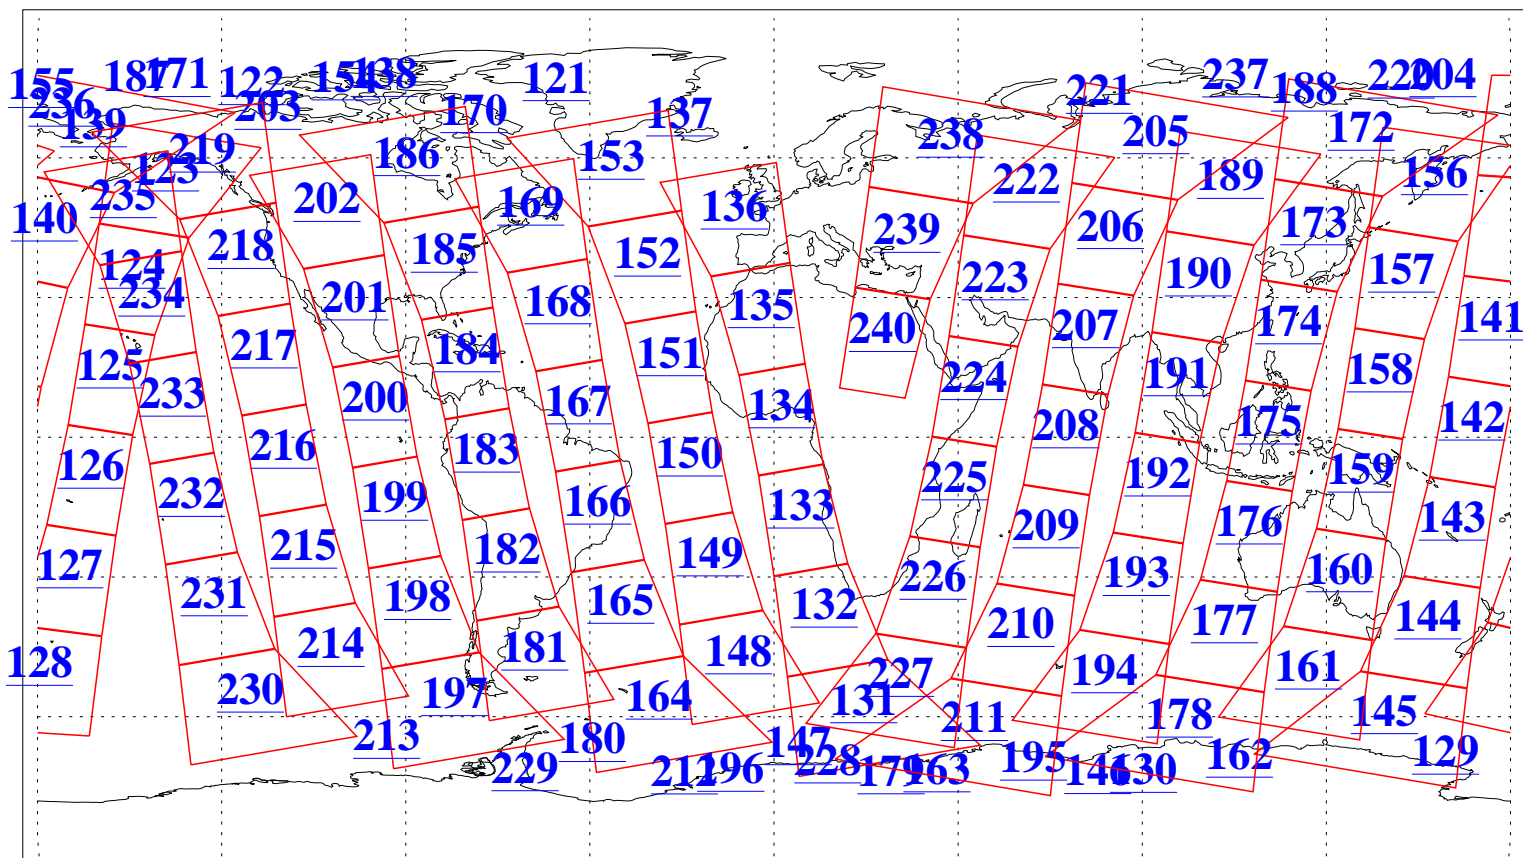

L1B Availability
AMSU Granules: 239
HSB Granules: 0
AIRS Granules: 240

8 Jul 2018
DoY 189
Aqua Day 5909
Granules: 1 to 120

Granules: 121 to 240

Legend: AMSU Available, HSB Available, AIRS Available

L1B Availability
AMSU Granules: 239
HSB Granules: 0
AIRS Granules: 240

8 Jul 2018
DoY 189
Aqua Day 5909

Ascending Granules

Descending Granules

Legend: AMSU Available, HSB Available, AIRS Available

L1B Availability
 AMSU Granules: 239
 HSB Granules: 0
 AIRS Granules: 240

8 Jul 2018
 DoY 189
 Aqua Day 5909

Northern Hemisphere Granules

Southern Hemisphere Granules

Legend: AMSU Available, HSB Available, AIRS Available