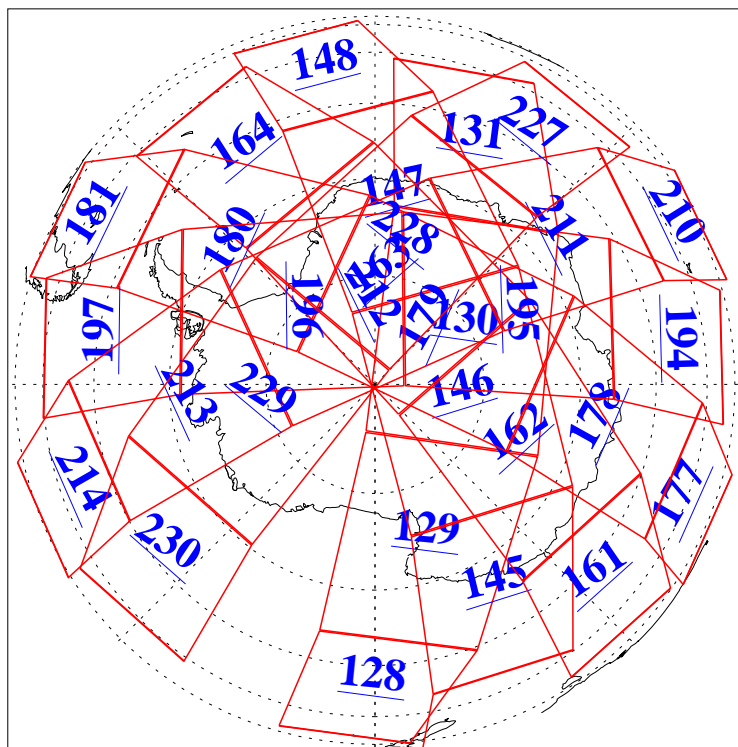

L1B Availability
AMSU Granules: 239
HSB Granules: 0
AIRS Granules: 240

8 Jul 2018
DoY 189
Aqua Day 5909
Granules: 1 to 120

Granules: 121 to 240

Legend: AMSU Available, HSB Available, AIRS Available

L1B Availability
AMSU Granules: 239
HSB Granules: 0
AIRS Granules: 240

8 Jul 2018
DoY 189
Aqua Day 5909

Ascending Granules

Descending Granules

Legend: AMSU Available, HSB Available, AIRS Available

L1B Availability
 AMSU Granules: 239
 HSB Granules: 0
 AIRS Granules: 240

8 Jul 2018
 DoY 189
 Aqua Day 5909

Northern Hemisphere Granules

Southern Hemisphere Granules

Legend: AMSU Available, HSB Available, AIRS Available