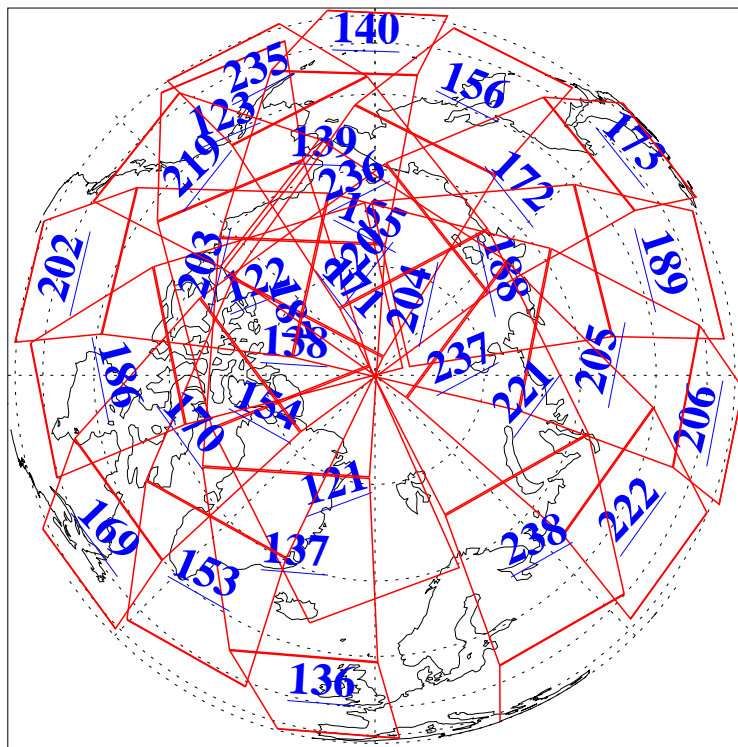

8 Jul 2018
DoY 189
Aqua Day 5909

Ascending Granules

Descending Granules

Legend: AMSU Available, HSB Available, AIRS Available

L1B Availability
 AMSU Granules: 239
 HSB Granules: 0
 AIRS Granules: 240

8 Jul 2018
 DoY 189
 Aqua Day 5909

Northern Hemisphere Granules

Southern Hemisphere Granules

Legend: AMSU Available, HSB Available, AIRS Available