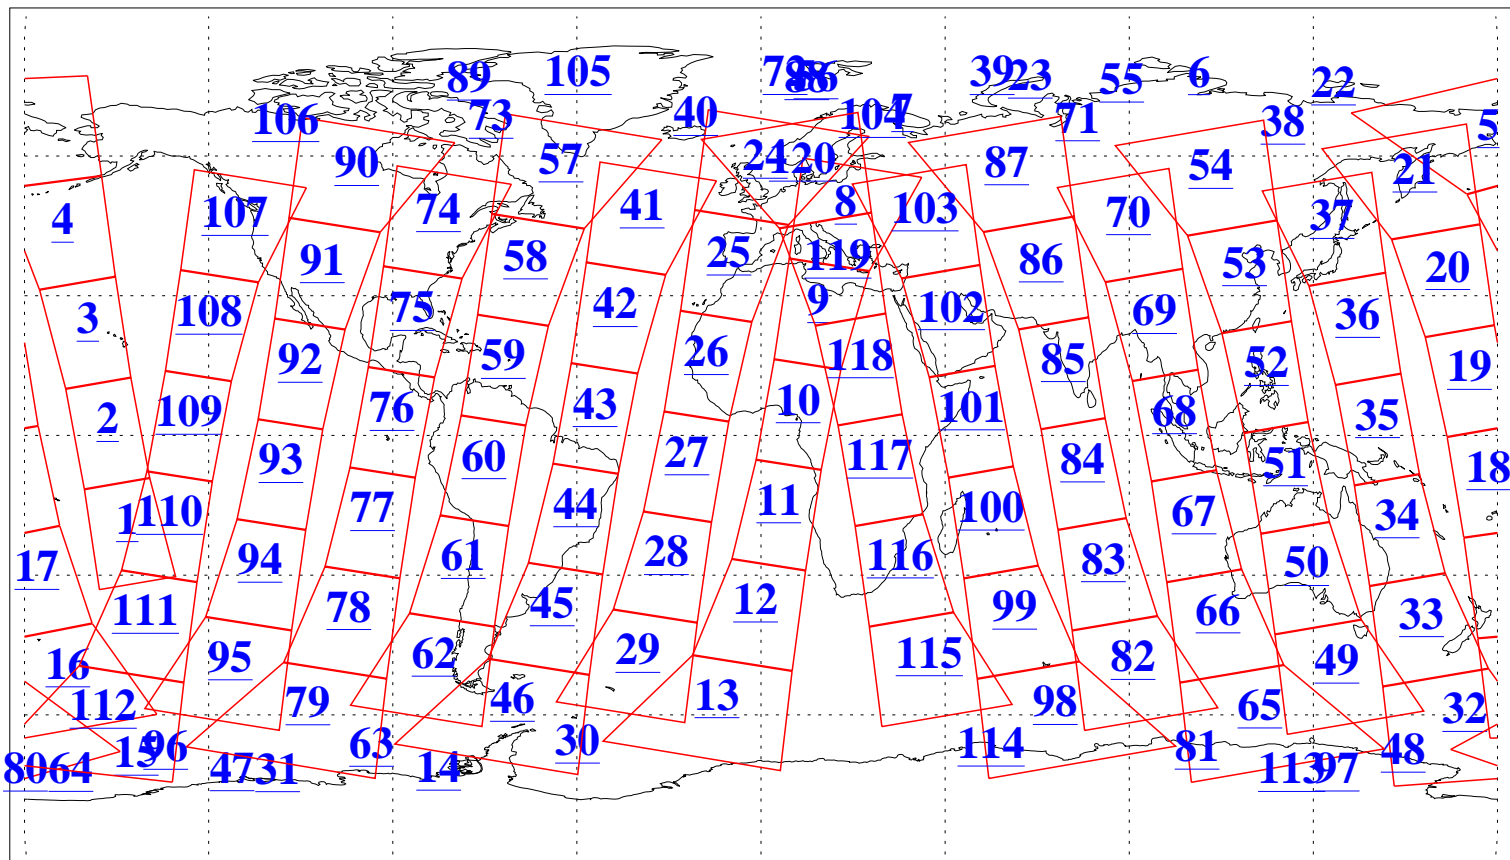

L1B Availability
AMSU Granules: 239
HSB Granules: 0
AIRS Granules: 240

8 Jul 2018
DoY 189
Aqua Day 5909
Granules: 1 to 120

Granules: 121 to 240

Legend: AMSU Available, HSB Available, AIRS Available

L1B Availability
AMSU Granules: 239
HSB Granules: 0
AIRS Granules: 240

8 Jul 2018
DoY 189
Aqua Day 5909

Ascending Granules

Descending Granules

Legend: AMSU Available, HSB Available, AIRS Available

L1B Availability
 AMSU Granules: 239
 HSB Granules: 0
 AIRS Granules: 240

8 Jul 2018
 DoY 189
 Aqua Day 5909

Northern Hemisphere Granules

Southern Hemisphere Granules

Legend: AMSU Available, HSB Available, AIRS Available