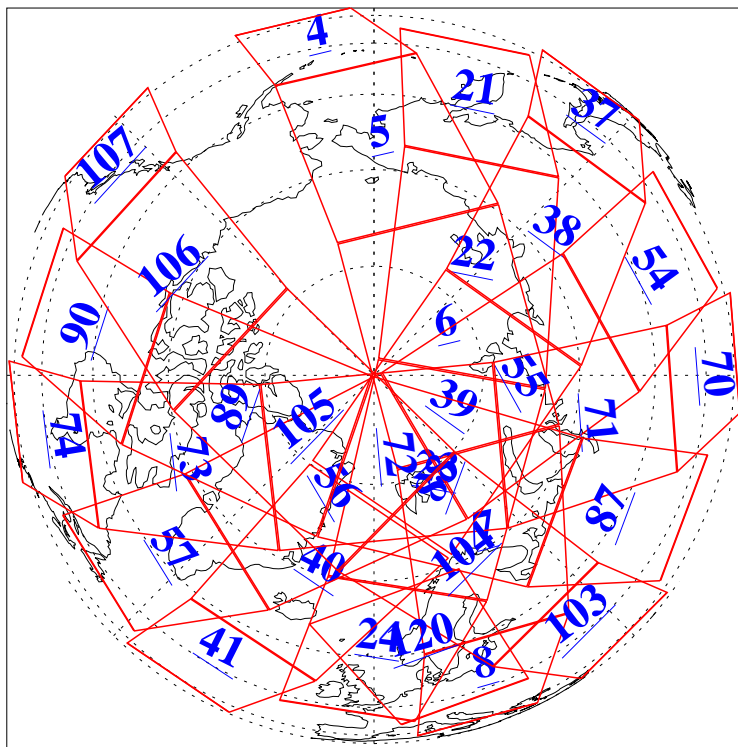

L1B Availability
AMSU Granules: 239
HSB Granules: 0
AIRS Granules: 240

8 Jul 2018
DoY 189
Aqua Day 5909
Granules: 1 to 120

Granules: 121 to 240

Legend: AMSU Available, HSB Available, AIRS Available

L1B Availability
AMSU Granules: 239
HSB Granules: 0
AIRS Granules: 240

8 Jul 2018
DoY 189
Aqua Day 5909

Ascending Granules

Descending Granules

Legend: AMSU Available, HSB Available, AIRS Available

L1B Availability
 AMSU Granules: 239
 HSB Granules: 0
 AIRS Granules: 240

8 Jul 2018
 DoY 189
 Aqua Day 5909

Northern Hemisphere Granules

Southern Hemisphere Granules

Legend: AMSU Available, HSB Available, AIRS Available