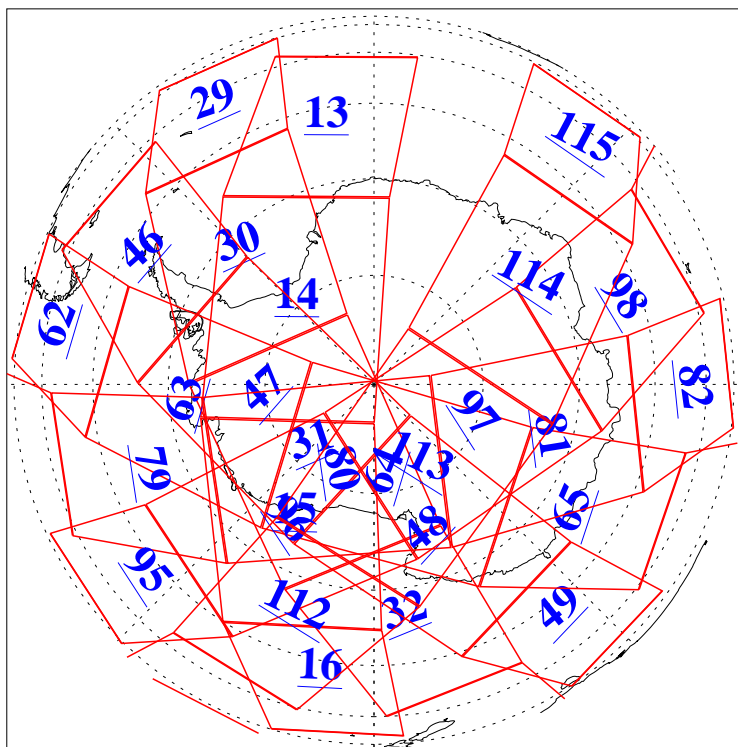

L1B Availability
AMSU Granules: 239
HSB Granules: 0
AIRS Granules: 240

8 Jul 2018
DoY 189
Aqua Day 5909
Granules: 1 to 120

Granules: 121 to 240

Legend: AMSU Available, HSB Available, AIRS Available

L1B Availability
AMSU Granules: 239
HSB Granules: 0
AIRS Granules: 240

8 Jul 2018
DoY 189
Aqua Day 5909

Ascending Granules

Descending Granules

Legend: AMSU Available, HSB Available, AIRS Available

L1B Availability
 AMSU Granules: 239
 HSB Granules: 0
 AIRS Granules: 240

8 Jul 2018
 DoY 189
 Aqua Day 5909

Northern Hemisphere Granules

Southern Hemisphere Granules

Legend: AMSU Available, HSB Available, AIRS Available