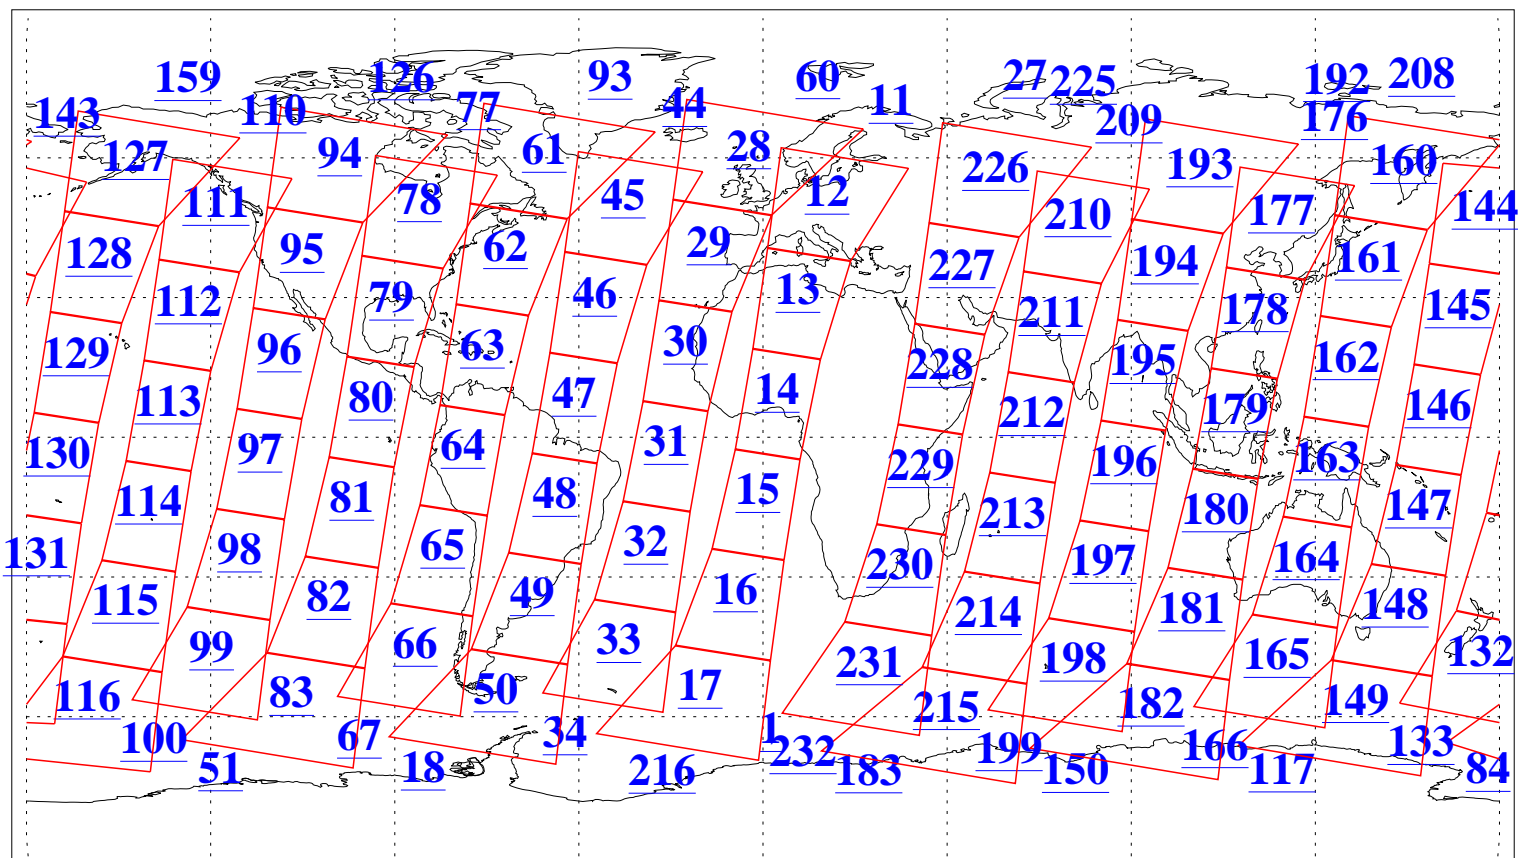

L1B Availability
AMSU Granules: 239
HSB Granules: 0
AIRS Granules: 240

4 Jul 2018
DoY 185
Aqua Day 5905
Granules: 1 to 120

Granules: 121 to 240

Legend: AMSU Available, HSB Available, AIRS Available

L1B Availability
AMSU Granules: 239
HSB Granules: 0
AIRS Granules: 240

4 Jul 2018
DoY 185
Aqua Day 5905

Ascending Granules

Descending Granules

Legend: AMSU Available, HSB Available, AIRS Available

L1B Availability
 AMSU Granules: 239
 HSB Granules: 0
 AIRS Granules: 240

4 Jul 2018
 DoY 185
 Aqua Day 5905

Northern Hemisphere Granules

Southern Hemisphere Granules

Legend: AMSU Available, HSB Available, AIRS Available