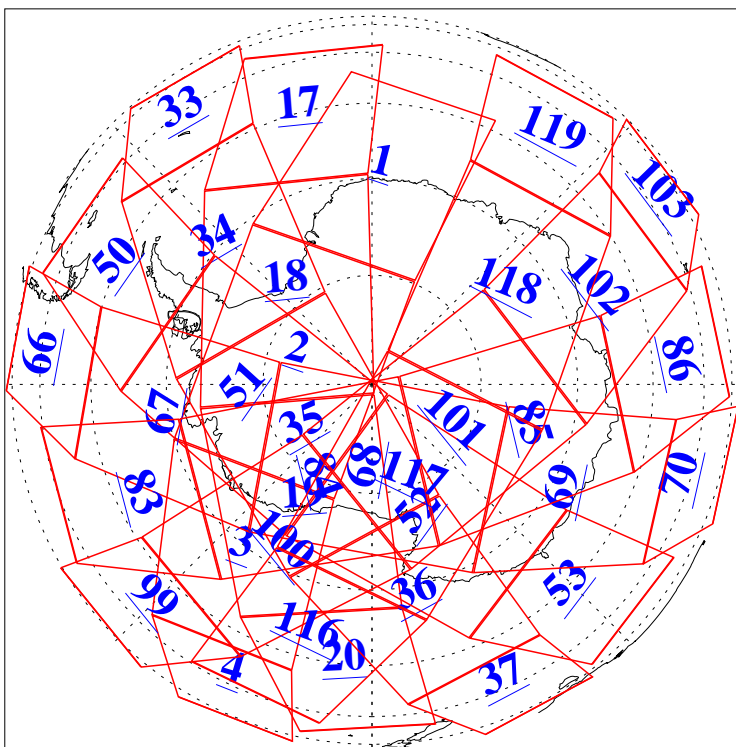

L1B Availability
AMSU Granules: 239
HSB Granules: 0
AIRS Granules: 240

4 Jul 2018
DoY 185
Aqua Day 5905
Granules: 1 to 120

Granules: 121 to 240

Legend: AMSU Available, HSB Available, AIRS Available

L1B Availability
AMSU Granules: 239
HSB Granules: 0
AIRS Granules: 240

4 Jul 2018
DoY 185
Aqua Day 5905

Ascending Granules

Descending Granules

Legend: AMSU Available, HSB Available, AIRS Available

L1B Availability
 AMSU Granules: 239
 HSB Granules: 0
 AIRS Granules: 240

4 Jul 2018
 DoY 185
 Aqua Day 5905

Northern Hemisphere Granules

Southern Hemisphere Granules

Legend: AMSU Available, HSB Available, AIRS Available