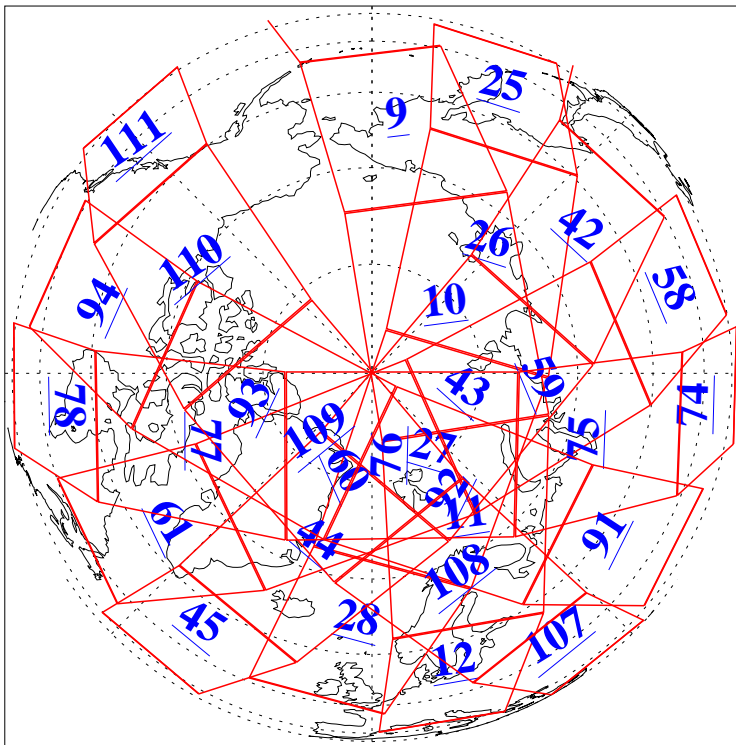

L1B Availability
AMSU Granules: 239
HSB Granules: 0
AIRS Granules: 240

4 Jul 2018
DoY 185
Aqua Day 5905
Granules: 1 to 120

Granules: 121 to 240

Legend: AMSU Available, HSB Available, AIRS Available

L1B Availability
AMSU Granules: 239
HSB Granules: 0
AIRS Granules: 240

4 Jul 2018
DoY 185
Aqua Day 5905

Ascending Granules

Descending Granules

Legend: AMSU Available, HSB Available, AIRS Available

L1B Availability
 AMSU Granules: 239
 HSB Granules: 0
 AIRS Granules: 240

4 Jul 2018
 DoY 185
 Aqua Day 5905

Northern Hemisphere Granules

Southern Hemisphere Granules

Legend: AMSU Available, HSB Available, AIRS Available