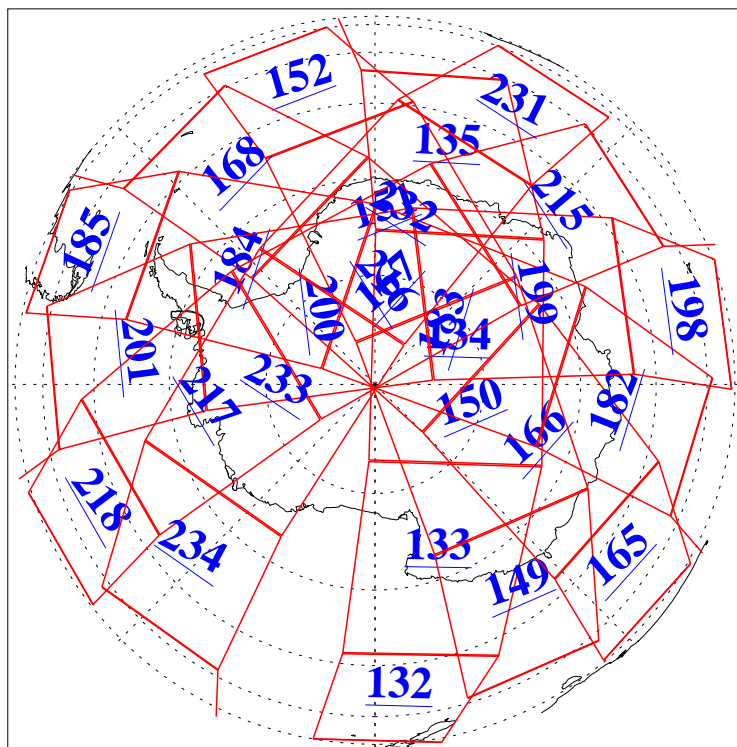

L1B Availability
AMSU Granules: 239
HSB Granules: 0
AIRS Granules: 240

4 Jul 2018
DoY 185
Aqua Day 5905
Granules: 1 to 120

Granules: 121 to 240

Legend: AMSU Available, HSB Available, AIRS Available

L1B Availability
AMSU Granules: 239
HSB Granules: 0
AIRS Granules: 240

4 Jul 2018
DoY 185
Aqua Day 5905

Ascending Granules

Descending Granules

Legend: AMSU Available, HSB Available, AIRS Available

L1B Availability
 AMSU Granules: 239
 HSB Granules: 0
 AIRS Granules: 240

4 Jul 2018
 DoY 185
 Aqua Day 5905

Northern Hemisphere Granules

Southern Hemisphere Granules

Legend: AMSU Available, HSB Available, AIRS Available