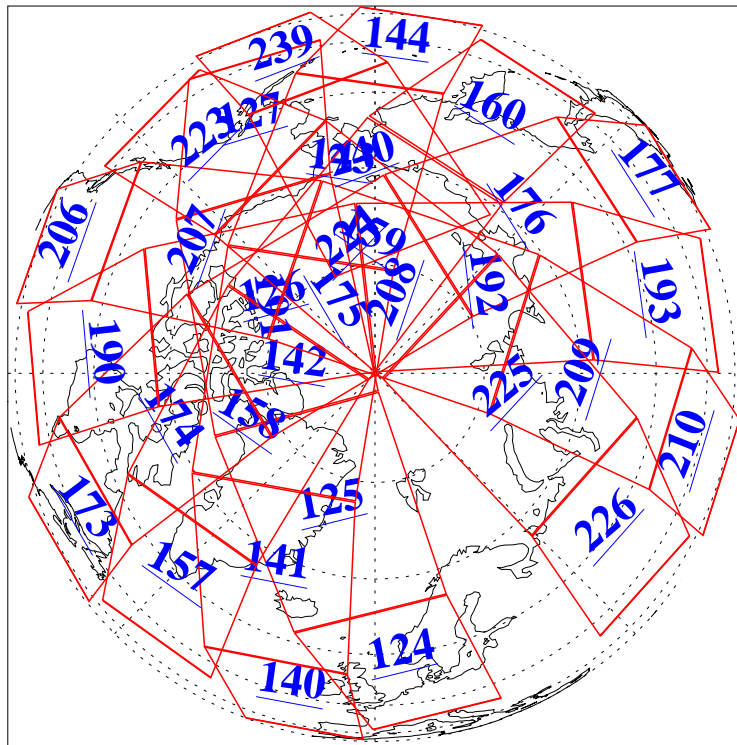

L1B Availability
AMSU Granules: 239
HSB Granules: 0
AIRS Granules: 240

4 Jul 2018
DoY 185
Aqua Day 5905
Granules: 1 to 120

Granules: 121 to 240

Legend: AMSU Available, HSB Available, AIRS Available

L1B Availability
AMSU Granules: 239
HSB Granules: 0
AIRS Granules: 240

4 Jul 2018
DoY 185
Aqua Day 5905

Ascending Granules

Descending Granules

Legend: AMSU Available, HSB Available, AIRS Available

L1B Availability
 AMSU Granules: 239
 HSB Granules: 0
 AIRS Granules: 240

4 Jul 2018
 DoY 185
 Aqua Day 5905

Northern Hemisphere Granules

Southern Hemisphere Granules

Legend: AMSU Available, HSB Available, AIRS Available