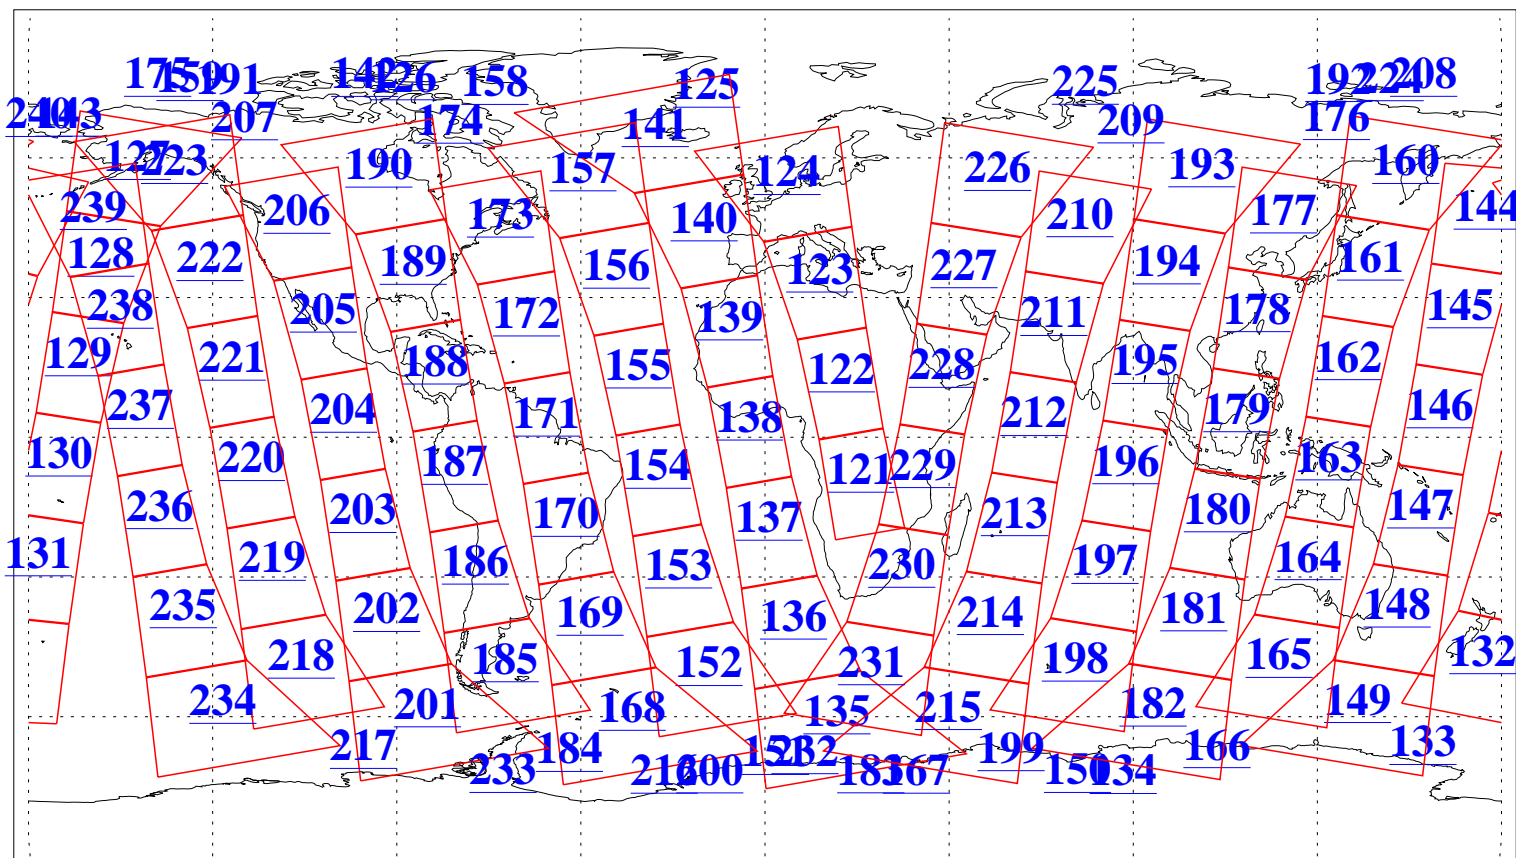

L1B Availability
AMSU Granules: 239
HSB Granules: 0
AIRS Granules: 240

4 Jul 2018
DoY 185
Aqua Day 5905
Granules: 1 to 120

Granules: 121 to 240

Legend: AMSU Available, HSB Available, AIRS Available

L1B Availability
AMSU Granules: 239
HSB Granules: 0
AIRS Granules: 240

4 Jul 2018
DoY 185
Aqua Day 5905

Ascending Granules

Descending Granules

Legend: AMSU Available, HSB Available, AIRS Available

L1B Availability
 AMSU Granules: 239
 HSB Granules: 0
 AIRS Granules: 240

4 Jul 2018
 DoY 185
 Aqua Day 5905

Northern Hemisphere Granules

Southern Hemisphere Granules

Legend: AMSU Available, HSB Available, AIRS Available