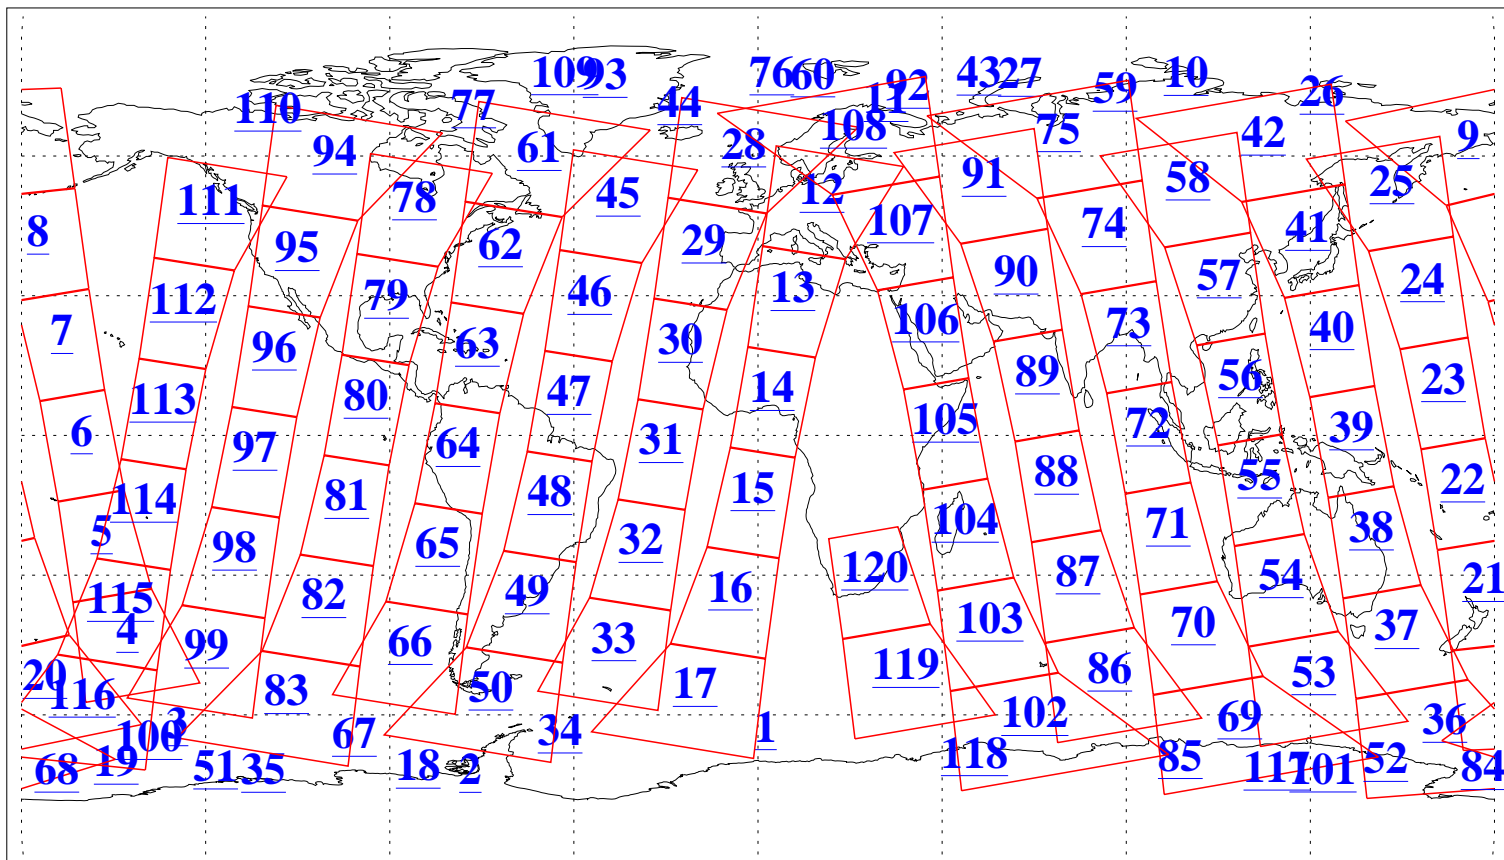

L1B Availability
AMSU Granules: 239
HSB Granules: 0
AIRS Granules: 240

4 Jul 2018
DoY 185
Aqua Day 5905
Granules: 1 to 120

Granules: 121 to 240

Legend: AMSU Available, HSB Available, AIRS Available

L1B Availability
AMSU Granules: 239
HSB Granules: 0
AIRS Granules: 240

4 Jul 2018
DoY 185
Aqua Day 5905

Ascending Granules

Descending Granules

Legend: AMSU Available, HSB Available, AIRS Available

L1B Availability
 AMSU Granules: 239
 HSB Granules: 0
 AIRS Granules: 240

4 Jul 2018
 DoY 185
 Aqua Day 5905

Northern Hemisphere Granules

Southern Hemisphere Granules

Legend: AMSU Available, HSB Available, AIRS Available