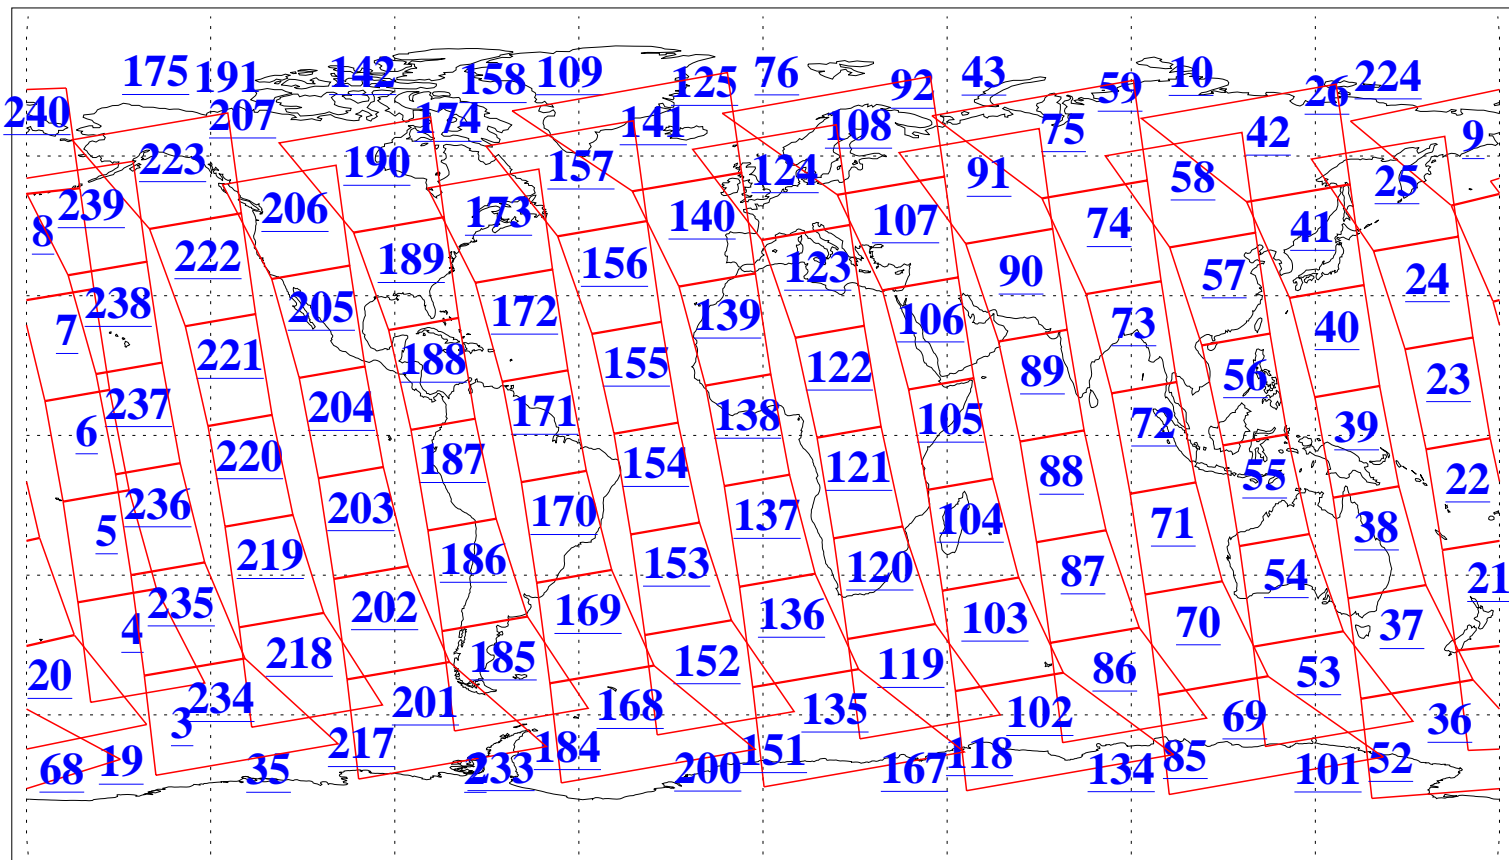

L1B Availability
AMSU Granules: 239
HSB Granules: 0
AIRS Granules: 240

4 Jul 2018
DoY 185
Aqua Day 5905
Granules: 1 to 120

Granules: 121 to 240

Legend: AMSU Available, HSB Available, AIRS Available

L1B Availability
AMSU Granules: 239
HSB Granules: 0
AIRS Granules: 240

4 Jul 2018
DoY 185
Aqua Day 5905

Ascending Granules

Descending Granules

Legend: AMSU Available, HSB Available, AIRS Available

L1B Availability
 AMSU Granules: 239
 HSB Granules: 0
 AIRS Granules: 240

4 Jul 2018
 DoY 185
 Aqua Day 5905

Northern Hemisphere Granules

Southern Hemisphere Granules

Legend: AMSU Available, HSB Available, AIRS Available