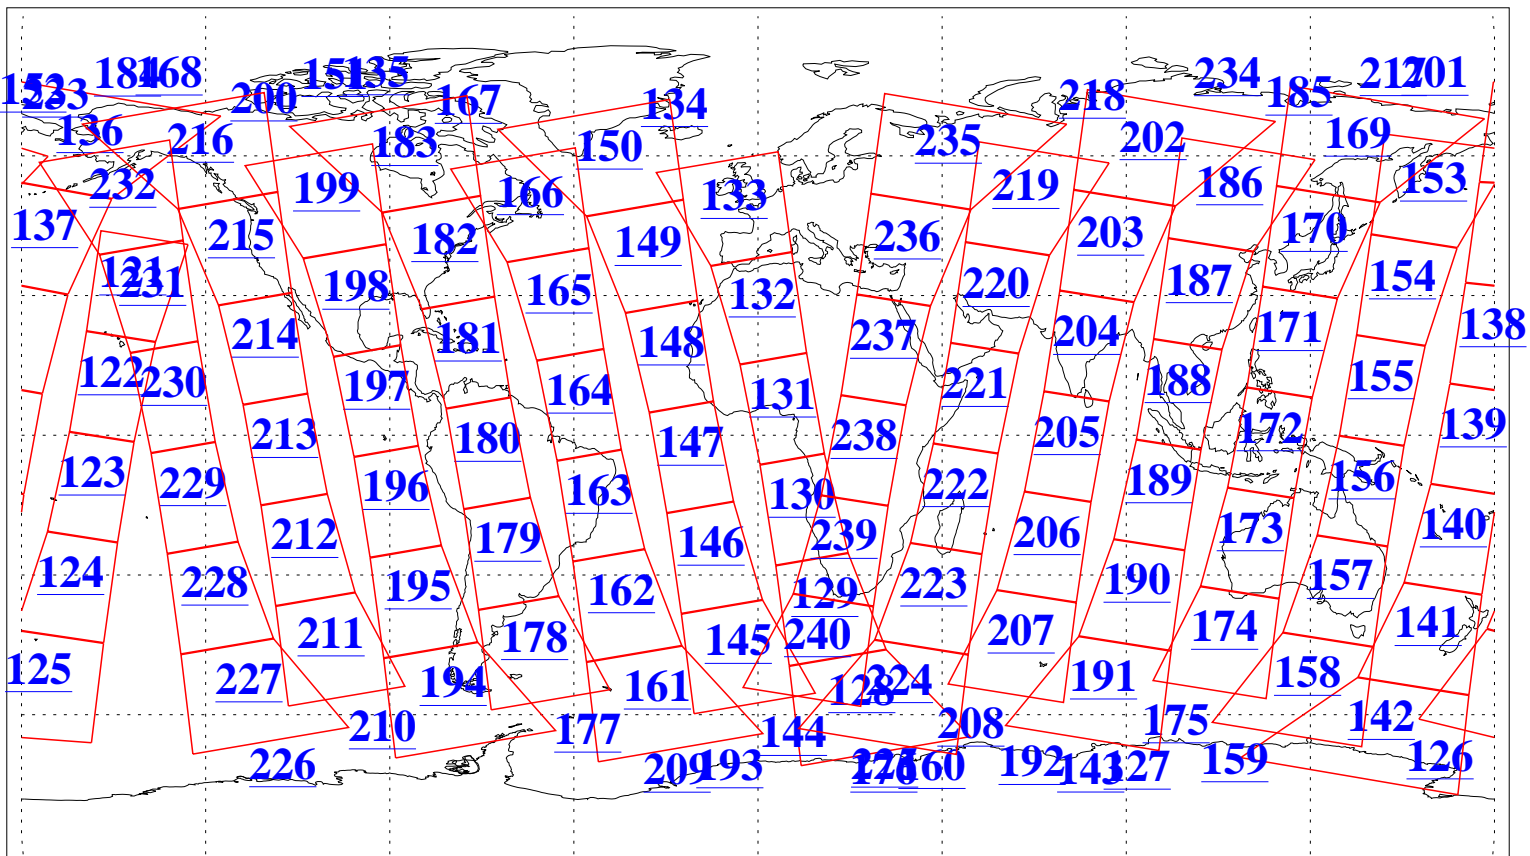

L1B Availability
AMSU Granules: 240
HSB Granules: 0
AIRS Granules: 240

3 Jul 2018
DoY 184
Aqua Day 5904
Granules: 1 to 120

Granules: 121 to 240

Legend: AMSU Available, HSB Available, AIRS Available

L1B Availability
AMSU Granules: 240
HSB Granules: 0
AIRS Granules: 240

3 Jul 2018
DoY 184
Aqua Day 5904

Ascending Granules

Descending Granules

Legend: AMSU Available, HSB Available, AIRS Available

L1B Availability
AMSU Granules: 240
HSB Granules: 0
AIRS Granules: 240

3 Jul 2018
DoY 184
Aqua Day 5904