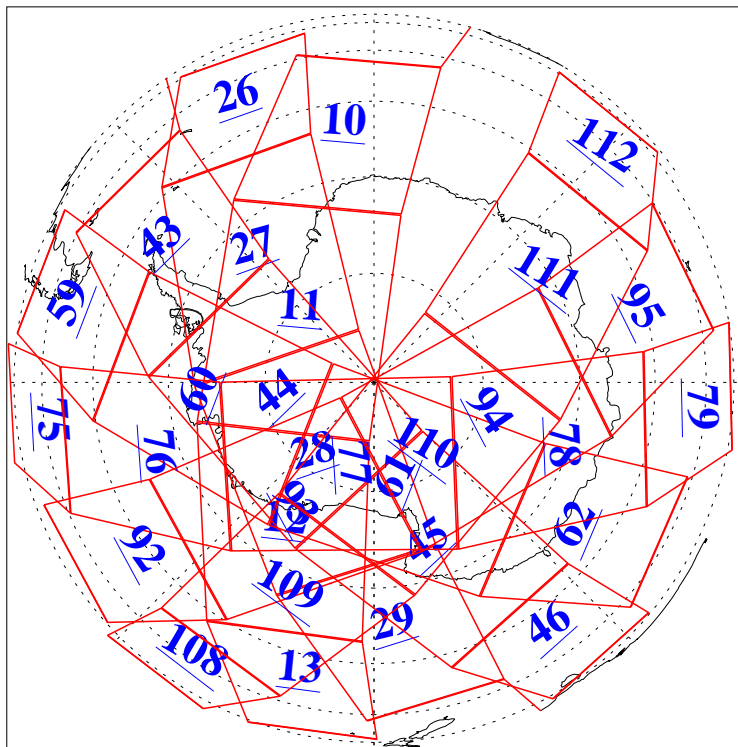

L1B Availability
AMSU Granules: 240
HSB Granules: 0
AIRS Granules: 240

3 Jul 2018
DoY 184
Aqua Day 5904
Granules: 1 to 120

Granules: 121 to 240

Legend: AMSU Available, HSB Available, AIRS Available

L1B Availability
AMSU Granules: 240
HSB Granules: 0
AIRS Granules: 240

3 Jul 2018
DoY 184
Aqua Day 5904

Ascending Granules

Descending Granules

Legend: AMSU Available, HSB Available, AIRS Available

L1B Availability
AMSU Granules: 240
HSB Granules: 0
AIRS Granules: 240

3 Jul 2018
DoY 184
Aqua Day 5904

Northern Hemisphere Granules

Southern Hemisphere Granules

Legend: AMSU Available, HSB Available, AIRS Available