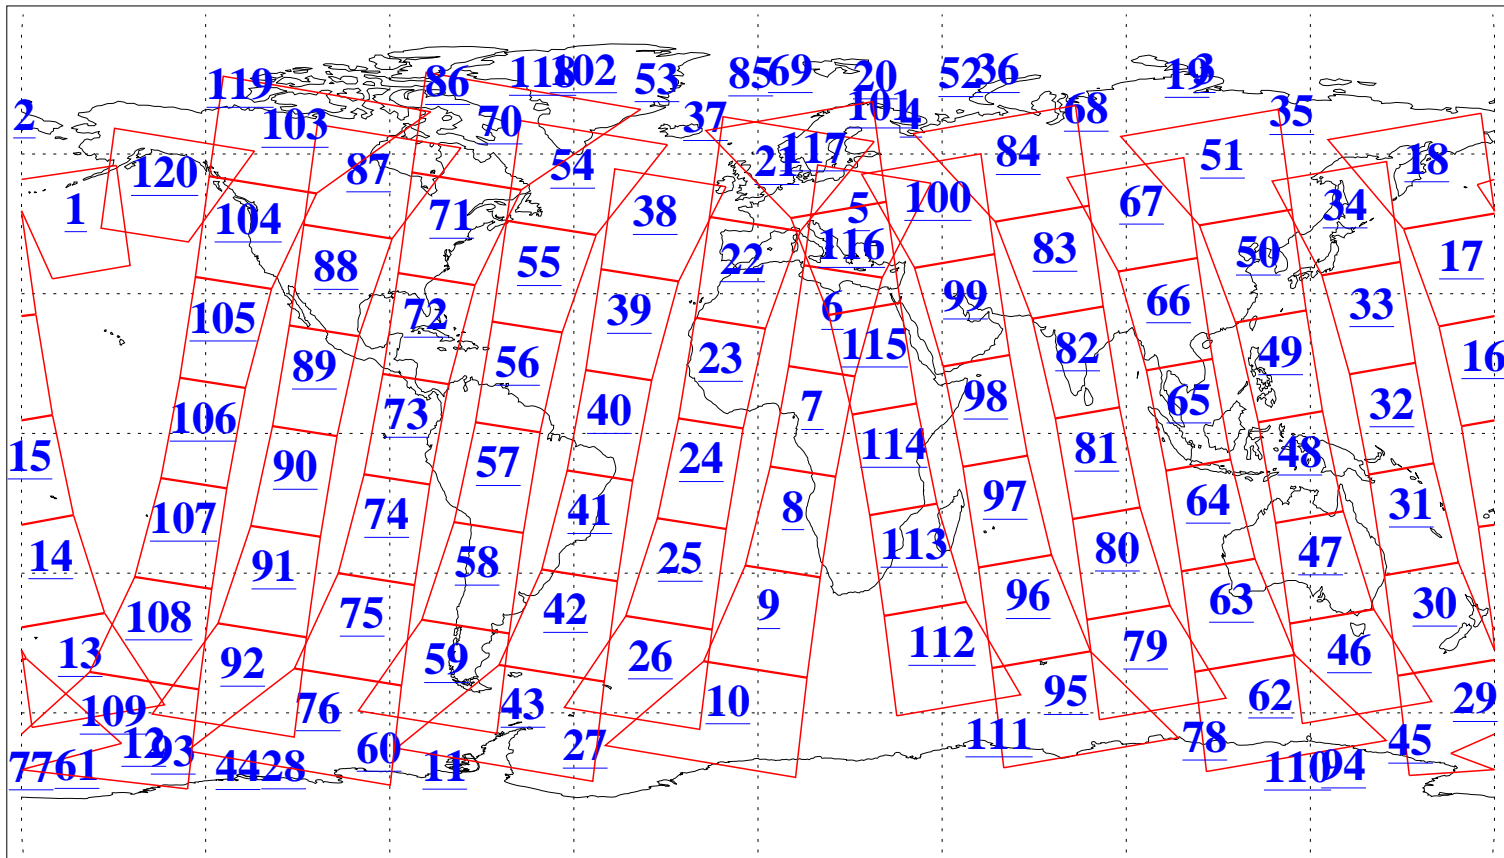

L1B Availability
AMSU Granules: 240
HSB Granules: 0
AIRS Granules: 240

3 Jul 2018
DoY 184
Aqua Day 5904
Granules: 1 to 120

Granules: 121 to 240

Legend: AMSU Available, HSB Available, AIRS Available

L1B Availability
AMSU Granules: 240
HSB Granules: 0
AIRS Granules: 240

3 Jul 2018
DoY 184
Aqua Day 5904

Ascending Granules

Descending Granules

Legend: AMSU Available, HSB Available, AIRS Available

L1B Availability
AMSU Granules: 240
HSB Granules: 0
AIRS Granules: 240

3 Jul 2018
DoY 184
Aqua Day 5904

Northern Hemisphere Granules

Southern Hemisphere Granules

Legend: AMSU Available, HSB Available, AIRS Available