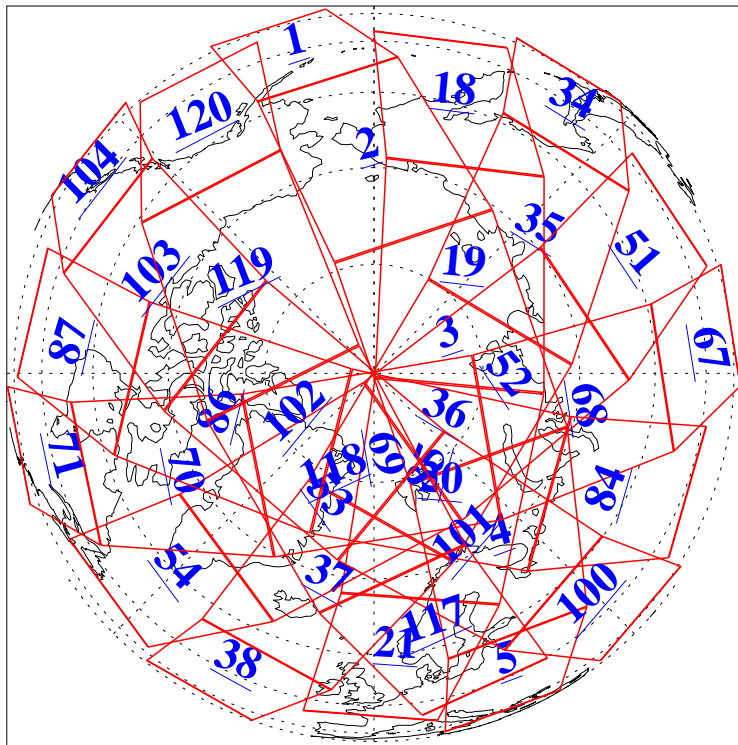

L1B Availability
AMSU Granules: 240
HSB Granules: 0
AIRS Granules: 240

3 Jul 2018
DoY 184
Aqua Day 5904
Granules: 1 to 120

Granules: 121 to 240

Legend: AMSU Available, HSB Available, AIRS Available

L1B Availability
AMSU Granules: 240
HSB Granules: 0
AIRS Granules: 240

3 Jul 2018
DoY 184
Aqua Day 5904

Ascending Granules

Descending Granules

Legend: AMSU Available, HSB Available, AIRS Available

L1B Availability
AMSU Granules: 240
HSB Granules: 0
AIRS Granules: 240

3 Jul 2018
DoY 184
Aqua Day 5904

Northern Hemisphere Granules

Southern Hemisphere Granules

Legend: AMSU Available, HSB Available, AIRS Available