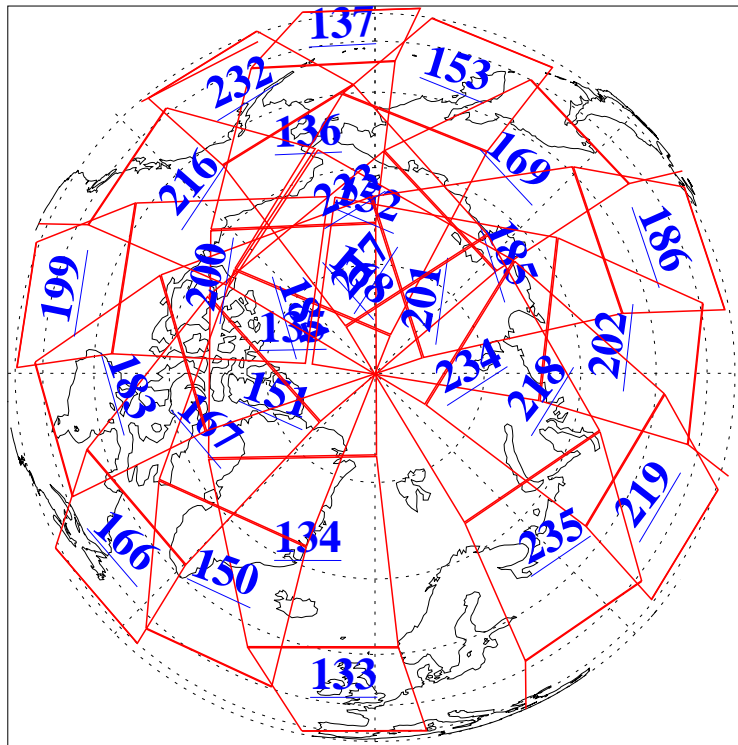

3 Jul 2018
DoY 184
Aqua Day 5904

Ascending Granules

Descending Granules

Legend: AMSU Available, HSB Available, AIRS Available

L1B Availability
AMSU Granules: 240
HSB Granules: 0
AIRS Granules: 240

3 Jul 2018
DoY 184
Aqua Day 5904

Northern Hemisphere Granules

Southern Hemisphere Granules

Legend: AMSU Available, HSB Available, AIRS Available