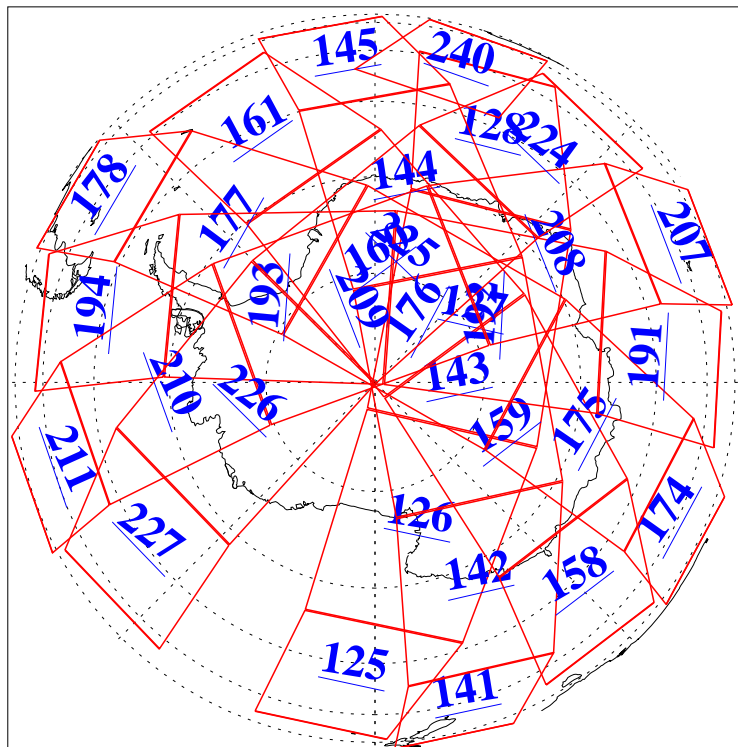

L1B Availability
AMSU Granules: 240
HSB Granules: 0
AIRS Granules: 240

3 Jul 2018
DoY 184
Aqua Day 5904
Granules: 1 to 120

Granules: 121 to 240

Legend: AMSU Available, HSB Available, AIRS Available

L1B Availability
AMSU Granules: 240
HSB Granules: 0
AIRS Granules: 240

3 Jul 2018
DoY 184
Aqua Day 5904

Ascending Granules

Descending Granules

Legend: AMSU Available, HSB Available, AIRS Available

L1B Availability
AMSU Granules: 240
HSB Granules: 0
AIRS Granules: 240

3 Jul 2018
DoY 184
Aqua Day 5904

Northern Hemisphere Granules

Southern Hemisphere Granules

Legend: AMSU Available, HSB Available, AIRS Available