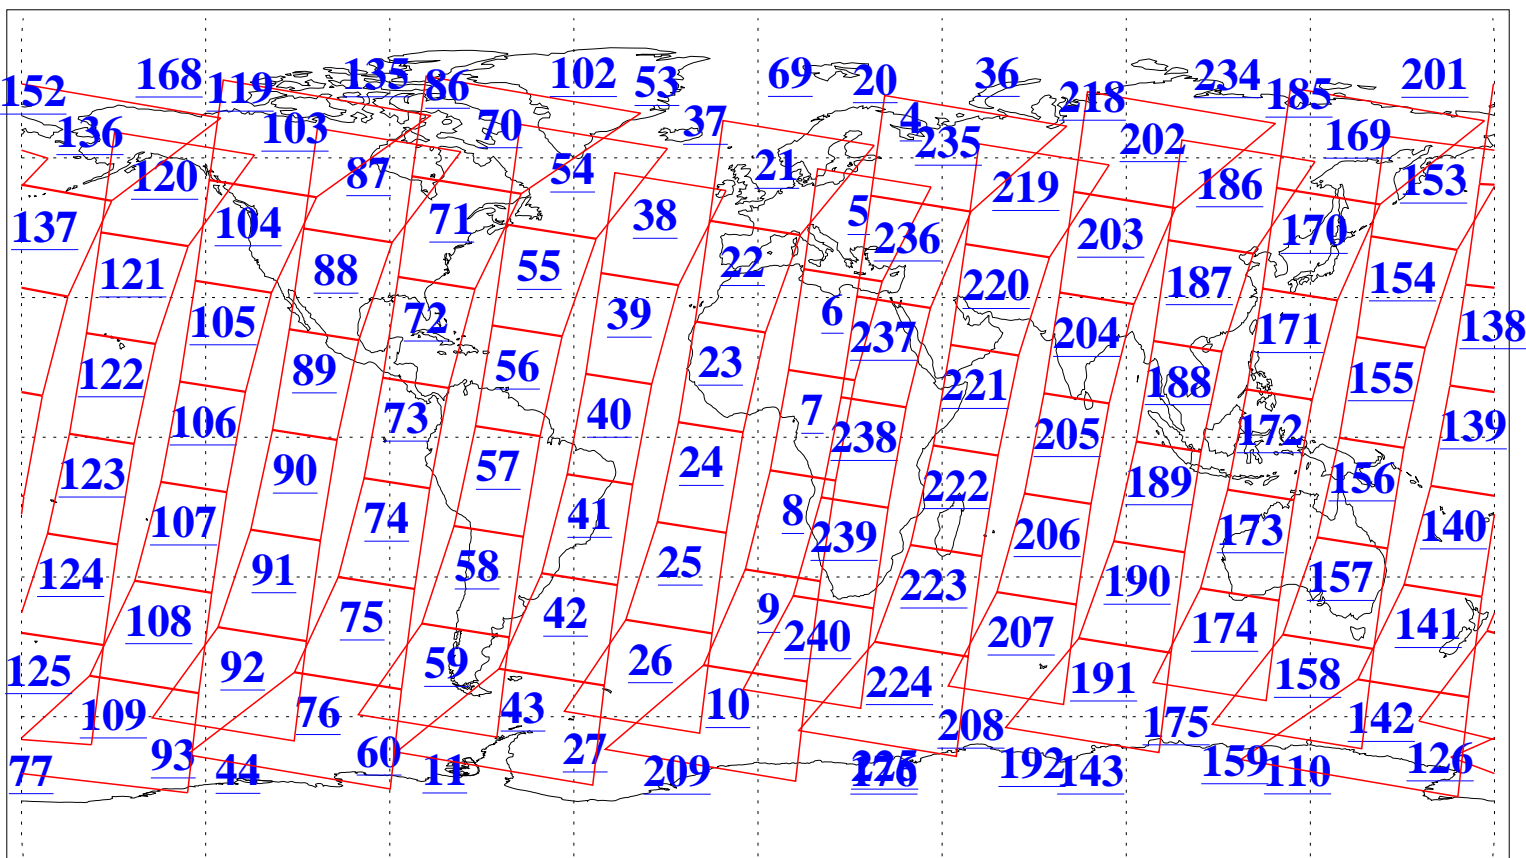

L1B Availability
AMSU Granules: 240
HSB Granules: 0
AIRS Granules: 240

3 Jul 2018
DoY 184
Aqua Day 5904
Granules: 1 to 120

Granules: 121 to 240

Legend: AMSU Available, HSB Available, AIRS Available

L1B Availability
AMSU Granules: 240
HSB Granules: 0
AIRS Granules: 240

3 Jul 2018
DoY 184
Aqua Day 5904

Ascending Granules

Descending Granules

Legend: AMSU Available, HSB Available, AIRS Available

L1B Availability
AMSU Granules: 240
HSB Granules: 0
AIRS Granules: 240

3 Jul 2018
DoY 184
Aqua Day 5904