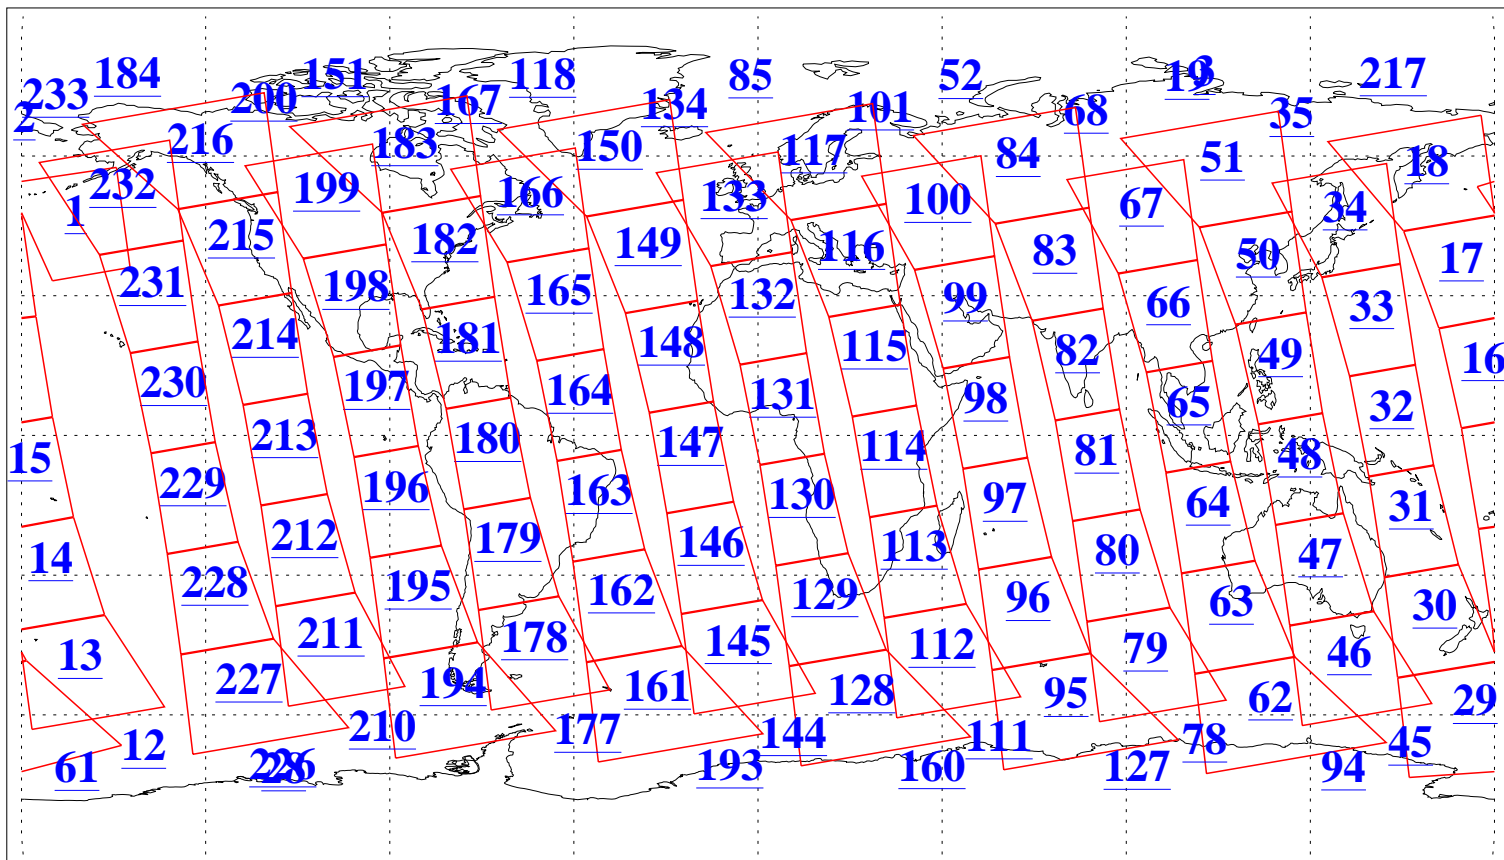

L1B Availability
AMSU Granules: 240
HSB Granules: 0
AIRS Granules: 240

3 Jul 2018
DoY 184
Aqua Day 5904
Granules: 1 to 120

Granules: 121 to 240

Legend: AMSU Available, HSB Available, AIRS Available

L1B Availability
AMSU Granules: 240
HSB Granules: 0
AIRS Granules: 240

3 Jul 2018
DoY 184
Aqua Day 5904

Ascending Granules

Descending Granules

Legend: AMSU Available, HSB Available, AIRS Available

L1B Availability
AMSU Granules: 240
HSB Granules: 0
AIRS Granules: 240

3 Jul 2018
DoY 184
Aqua Day 5904

Northern Hemisphere Granules

Southern Hemisphere Granules

Legend: AMSU Available, HSB Available, AIRS Available