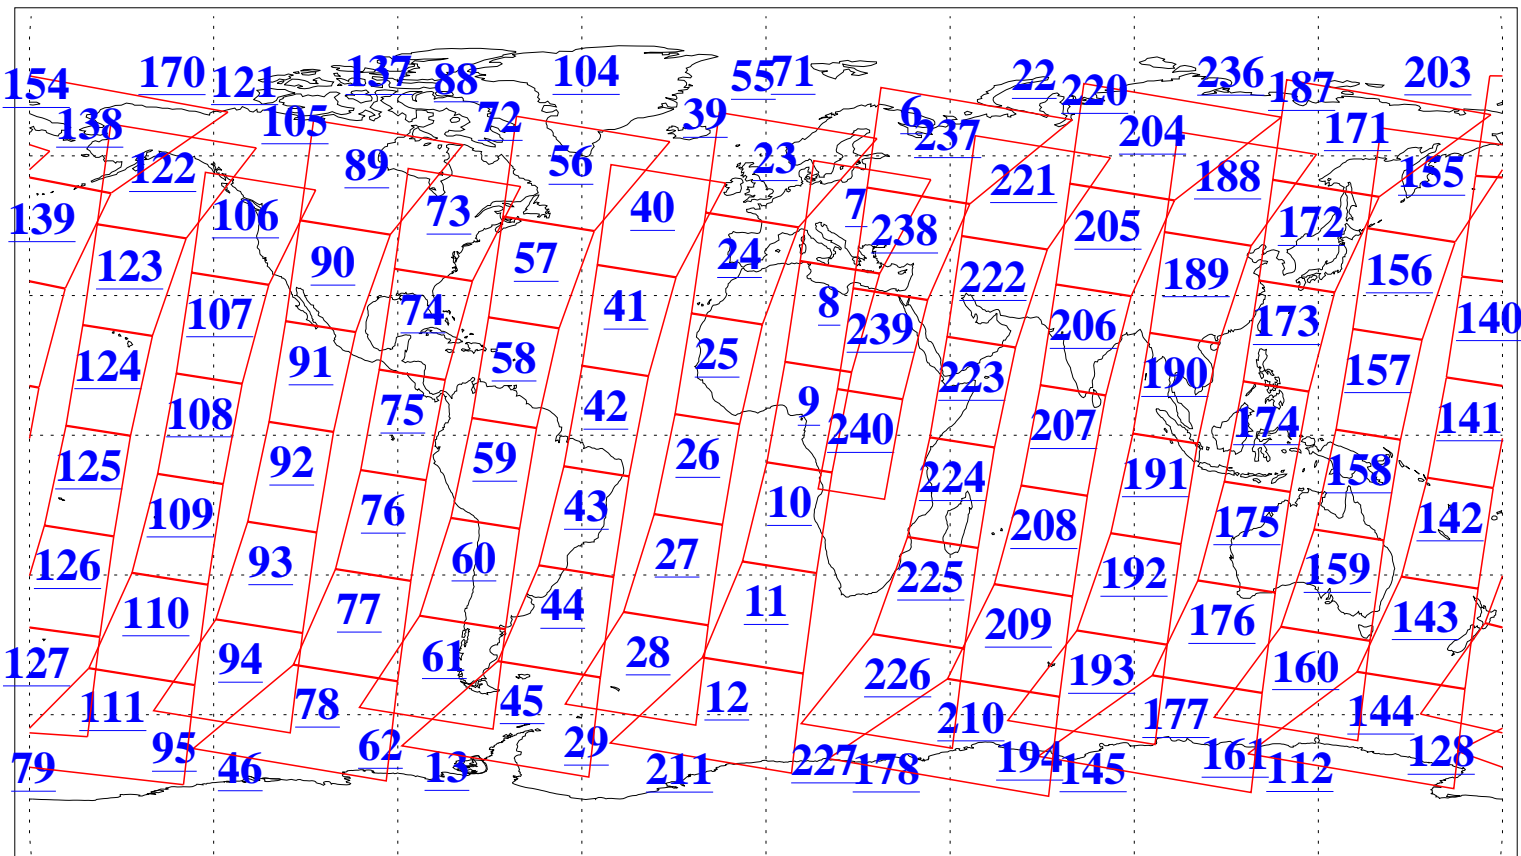

L1B Availability
AMSU Granules: 240
HSB Granules: 0
AIRS Granules: 240

1 Jul 2018
DoY 182
Aqua Day 5902
Granules: 1 to 120

Granules: 121 to 240

Legend: AMSU Available, HSB Available, AIRS Available

L1B Availability
AMSU Granules: 240
HSB Granules: 0
AIRS Granules: 240

1 Jul 2018
DoY 182
Aqua Day 5902

Ascending Granules

Descending Granules

Legend: AMSU Available, HSB Available, AIRS Available

L1B Availability
 AMSU Granules: 240
 HSB Granules: 0
 AIRS Granules: 240

1 Jul 2018
 DoY 182
 Aqua Day 5902

Northern Hemisphere Granules

Southern Hemisphere Granules

Legend: AMSU Available, HSB Available, AIRS Available