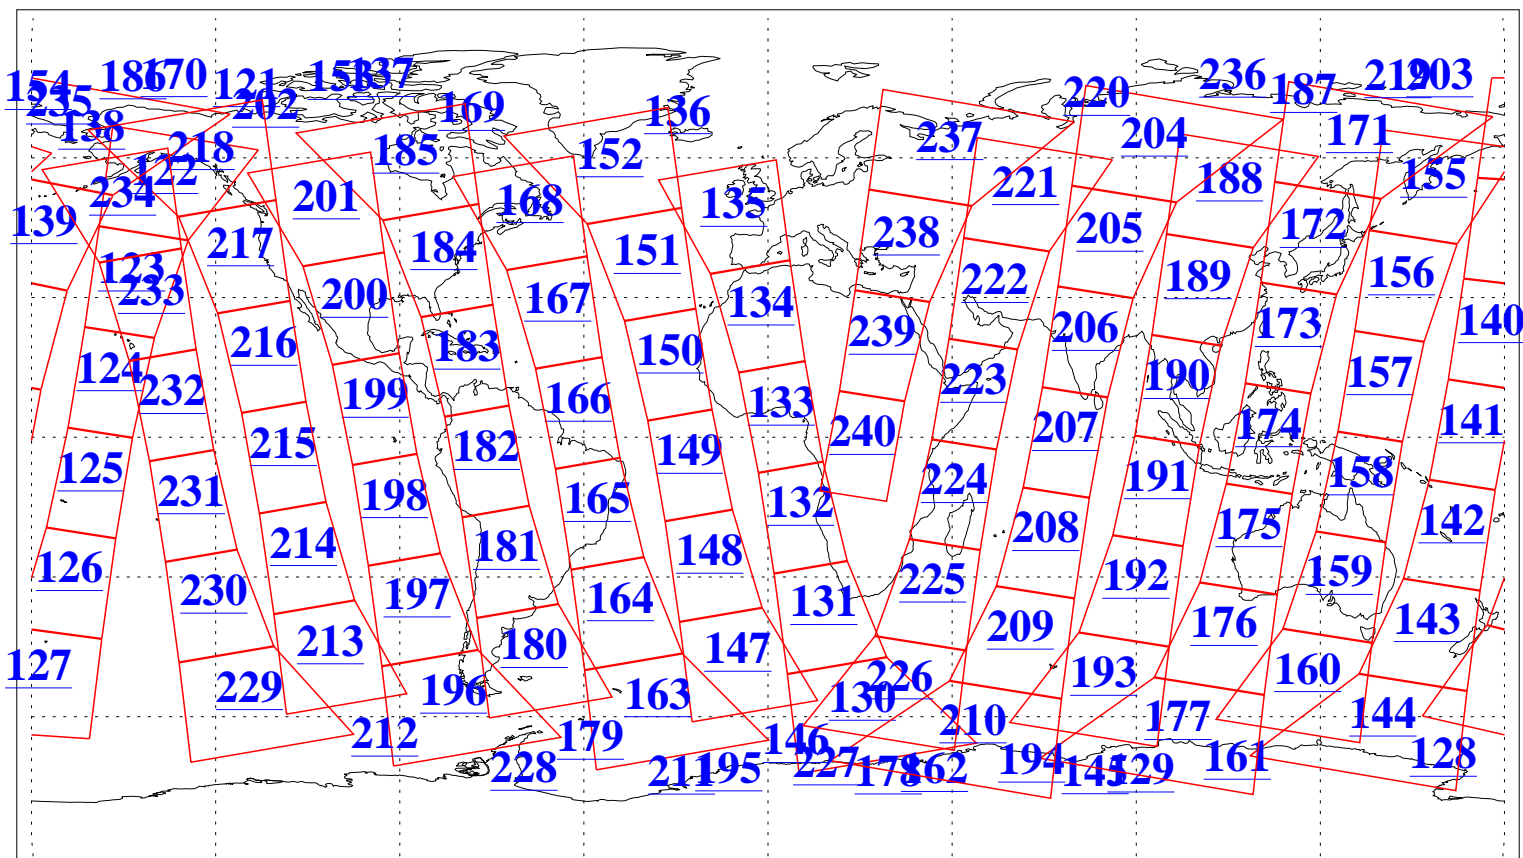

L1B Availability
AMSU Granules: 240
HSB Granules: 0
AIRS Granules: 240

1 Jul 2018
DoY 182
Aqua Day 5902
Granules: 1 to 120

Granules: 121 to 240

Legend: AMSU Available, HSB Available, AIRS Available

L1B Availability
AMSU Granules: 240
HSB Granules: 0
AIRS Granules: 240

1 Jul 2018
DoY 182
Aqua Day 5902

Ascending Granules

Descending Granules

Legend: AMSU Available, HSB Available, AIRS Available

L1B Availability
 AMSU Granules: 240
 HSB Granules: 0
 AIRS Granules: 240

1 Jul 2018
 DoY 182
 Aqua Day 5902