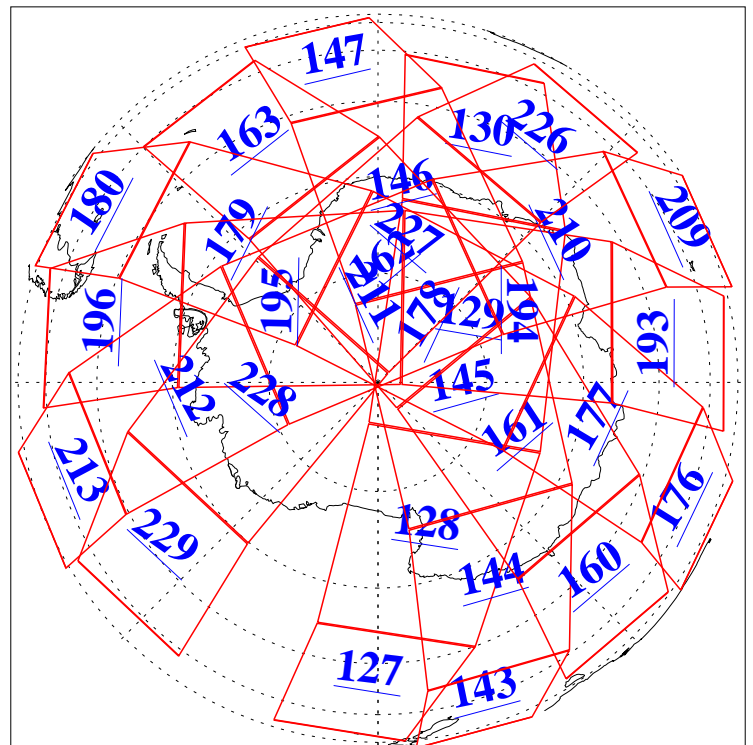

L1B Availability
AMSU Granules: 240
HSB Granules: 0
AIRS Granules: 240

1 Jul 2018
DoY 182
Aqua Day 5902
Granules: 1 to 120

Granules: 121 to 240

Legend: AMSU Available, HSB Available, AIRS Available

L1B Availability
AMSU Granules: 240
HSB Granules: 0
AIRS Granules: 240

1 Jul 2018
DoY 182
Aqua Day 5902

Ascending Granules

Descending Granules

Legend: AMSU Available, HSB Available, AIRS Available

L1B Availability
 AMSU Granules: 240
 HSB Granules: 0
 AIRS Granules: 240

1 Jul 2018
 DoY 182
 Aqua Day 5902

Northern Hemisphere Granules

Southern Hemisphere Granules

Legend: AMSU Available, HSB Available, AIRS Available