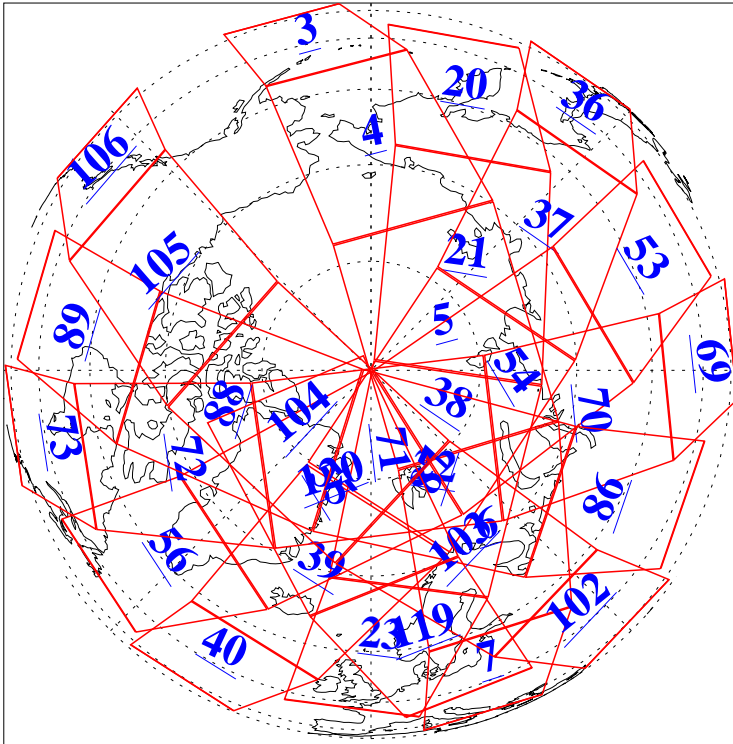

L1B Availability
AMSU Granules: 240
HSB Granules: 0
AIRS Granules: 240

1 Jul 2018
DoY 182
Aqua Day 5902
Granules: 1 to 120

Granules: 121 to 240

Legend: AMSU Available, HSB Available, AIRS Available

L1B Availability
AMSU Granules: 240
HSB Granules: 0
AIRS Granules: 240

1 Jul 2018
DoY 182
Aqua Day 5902

Ascending Granules

Descending Granules

Legend: AMSU Available, HSB Available, AIRS Available

L1B Availability
 AMSU Granules: 240
 HSB Granules: 0
 AIRS Granules: 240

1 Jul 2018
 DoY 182
 Aqua Day 5902

Northern Hemisphere Granules

Southern Hemisphere Granules

Legend: AMSU Available, HSB Available, AIRS Available