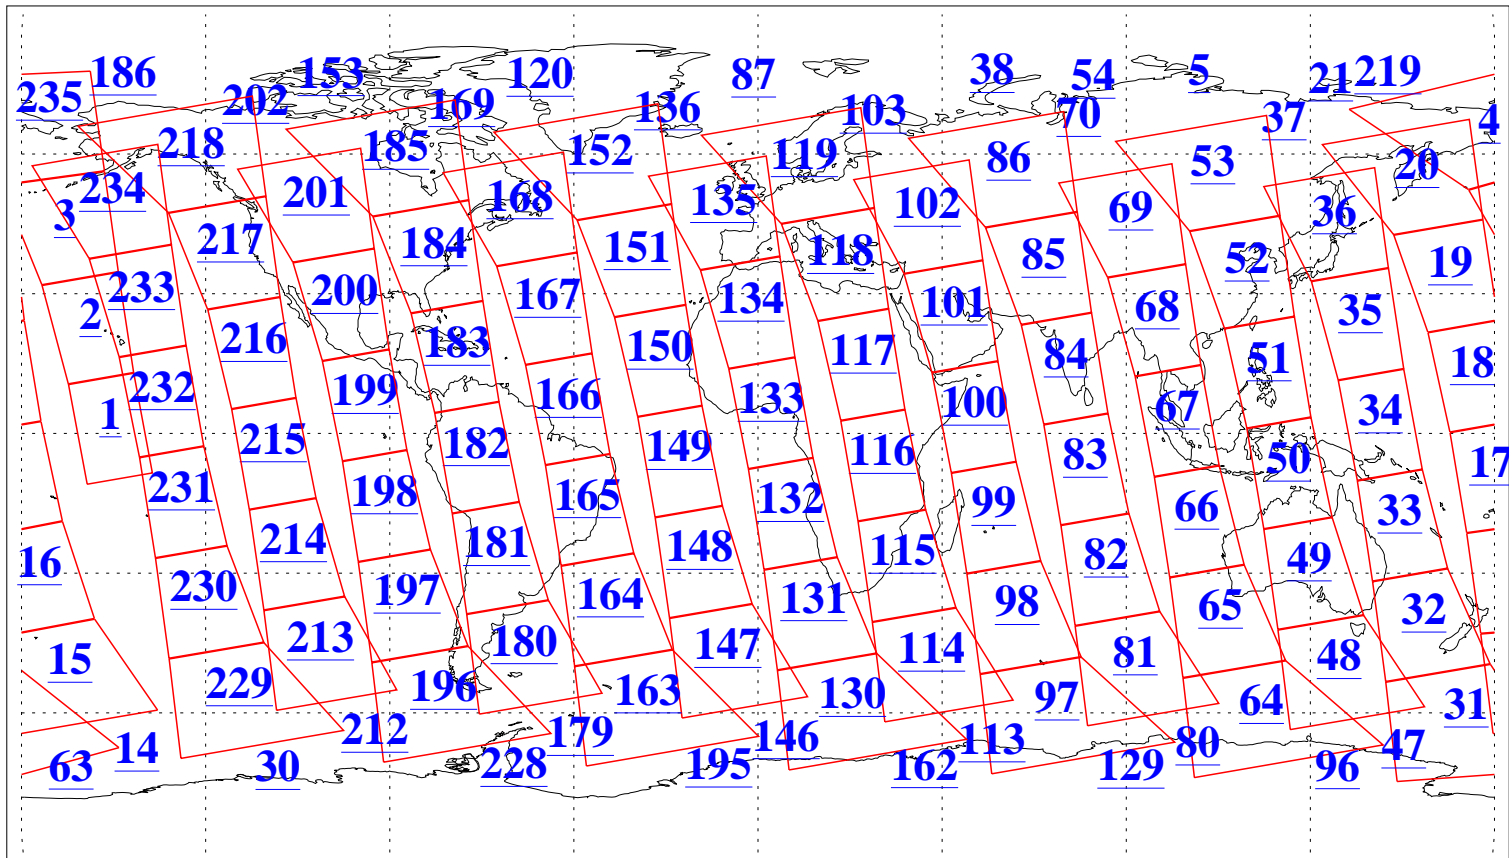

L1B Availability
AMSU Granules: 240
HSB Granules: 0
AIRS Granules: 240

1 Jul 2018
DoY 182
Aqua Day 5902
Granules: 1 to 120

Granules: 121 to 240

Legend: AMSU Available, HSB Available, AIRS Available

L1B Availability
AMSU Granules: 240
HSB Granules: 0
AIRS Granules: 240

1 Jul 2018
DoY 182
Aqua Day 5902

Ascending Granules

Descending Granules

Legend: AMSU Available, HSB Available, AIRS Available

L1B Availability
 AMSU Granules: 240
 HSB Granules: 0
 AIRS Granules: 240

1 Jul 2018
 DoY 182
 Aqua Day 5902

Northern Hemisphere Granules

Southern Hemisphere Granules

Legend: AMSU Available, HSB Available, AIRS Available