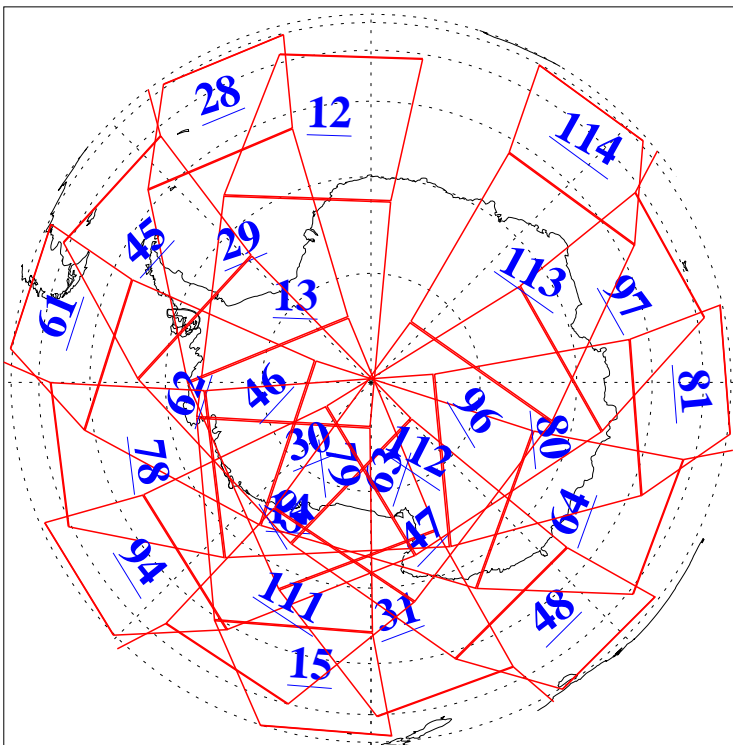

L1B Availability
AMSU Granules: 240
HSB Granules: 0
AIRS Granules: 240

1 Jul 2018
DoY 182
Aqua Day 5902
Granules: 1 to 120

Granules: 121 to 240

Legend: AMSU Available, HSB Available, AIRS Available

L1B Availability
AMSU Granules: 240
HSB Granules: 0
AIRS Granules: 240

1 Jul 2018
DoY 182
Aqua Day 5902

Ascending Granules

Descending Granules

Legend: AMSU Available, HSB Available, AIRS Available

L1B Availability
 AMSU Granules: 240
 HSB Granules: 0
 AIRS Granules: 240

1 Jul 2018
 DoY 182
 Aqua Day 5902

Northern Hemisphere Granules

Southern Hemisphere Granules

Legend: AMSU Available, HSB Available, AIRS Available