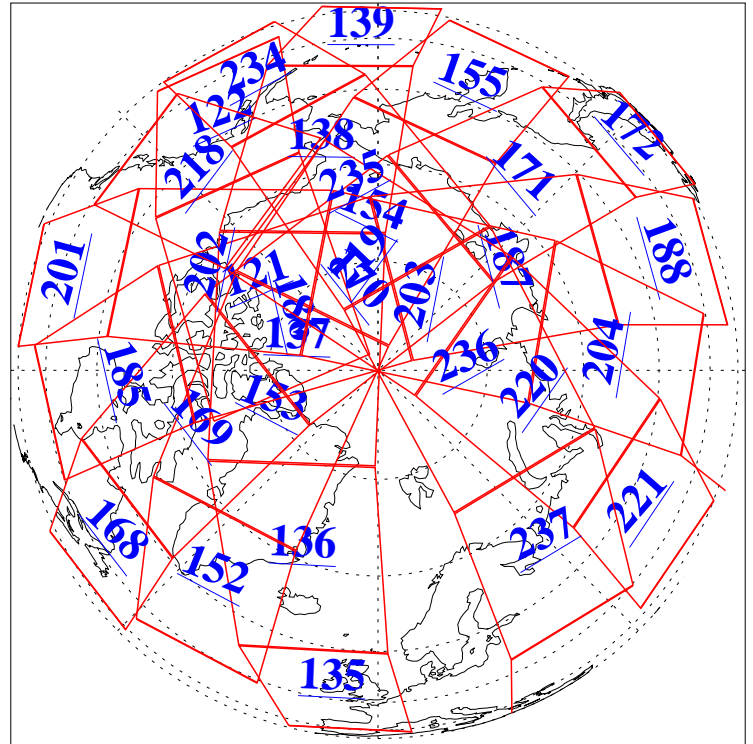

L1B Availability
AMSU Granules: 240
HSB Granules: 0
AIRS Granules: 240

1 Jul 2018
DoY 182
Aqua Day 5902
Granules: 1 to 120

Granules: 121 to 240

Legend: AMSU Available, HSB Available, AIRS Available

L1B Availability
AMSU Granules: 240
HSB Granules: 0
AIRS Granules: 240

1 Jul 2018
DoY 182
Aqua Day 5902

Ascending Granules

Descending Granules

Legend: AMSU Available, HSB Available, AIRS Available

L1B Availability
 AMSU Granules: 240
 HSB Granules: 0
 AIRS Granules: 240

1 Jul 2018
 DoY 182
 Aqua Day 5902

Northern Hemisphere Granules

Southern Hemisphere Granules

Legend: AMSU Available, HSB Available, AIRS Available