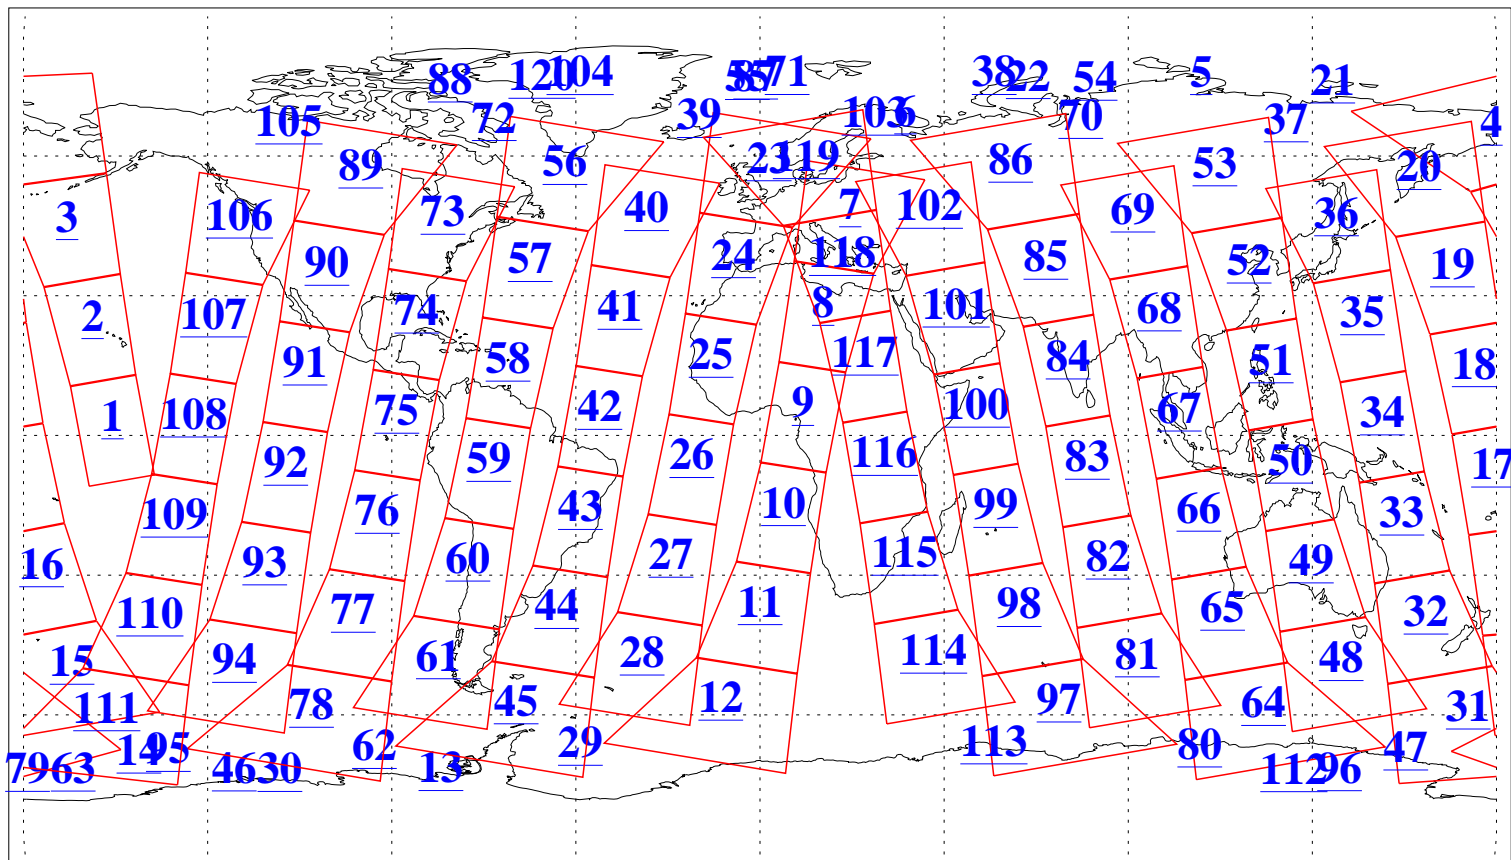

L1B Availability
AMSU Granules: 240
HSB Granules: 0
AIRS Granules: 240

1 Jul 2018
DoY 182
Aqua Day 5902
Granules: 1 to 120

Granules: 121 to 240

Legend: AMSU Available, HSB Available, AIRS Available

L1B Availability
AMSU Granules: 240
HSB Granules: 0
AIRS Granules: 240

1 Jul 2018
DoY 182
Aqua Day 5902

Ascending Granules

Descending Granules

Legend: AMSU Available, HSB Available, AIRS Available

L1B Availability
 AMSU Granules: 240
 HSB Granules: 0
 AIRS Granules: 240

1 Jul 2018
 DoY 182
 Aqua Day 5902

Northern Hemisphere Granules

Southern Hemisphere Granules

Legend: AMSU Available, HSB Available, AIRS Available