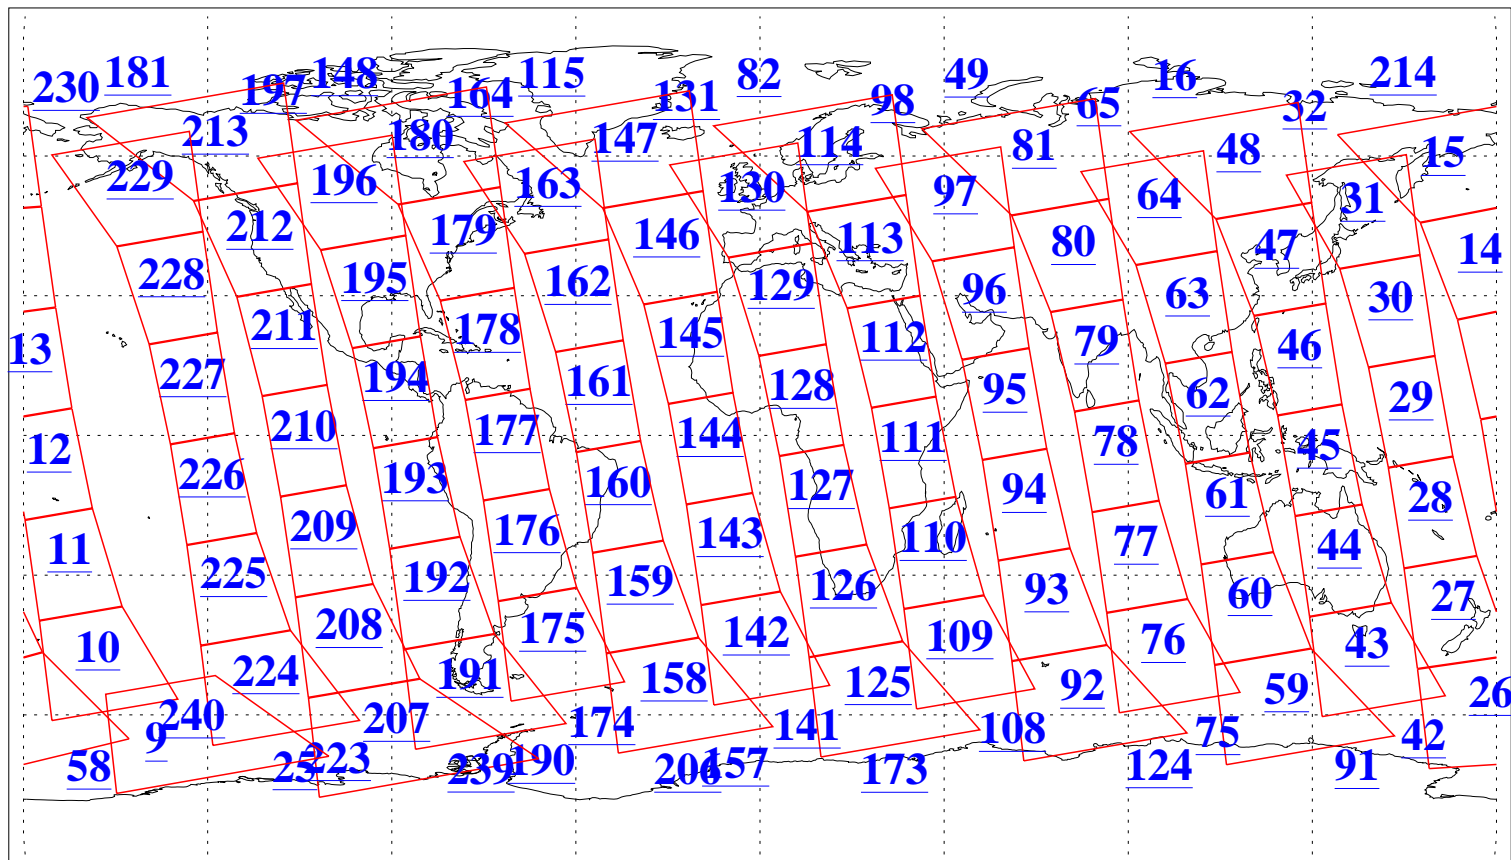

L1B Availability  
AMSU Granules: 240  
HSB Granules: 0  
AIRS Granules: 240

28 Jun 2018  
DoY 179  
Aqua Day 5899

Ascending Granules

Descending Granules

Legend: AMSU Available, HSB Available, AIRS Available

L1B Availability  
 AMSU Granules: 240  
 HSB Granules: 0  
 AIRS Granules: 240

28 Jun 2018  
 DoY 179  
 Aqua Day 5899

Northern Hemisphere Granules

Southern Hemisphere Granules

Legend: AMSU Available, HSB Available, AIRS Available