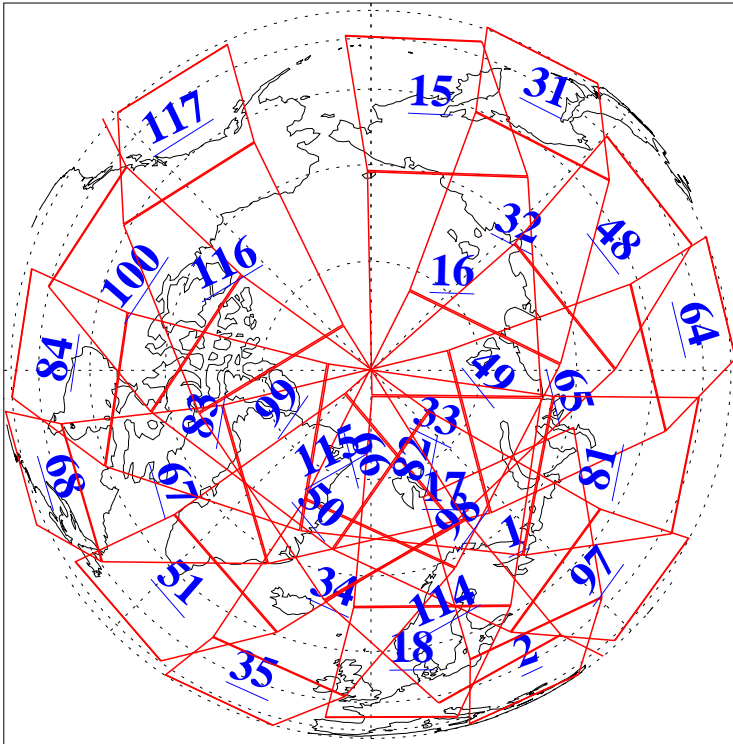

L1B Availability  
AMSU Granules: 240  
HSB Granules: 0  
AIRS Granules: 240

28 Jun 2018  
DoY 179  
Aqua Day 5899

Ascending Granules

Descending Granules

Legend: AMSU Available, HSB Available, AIRS Available

L1B Availability  
 AMSU Granules: 240  
 HSB Granules: 0  
 AIRS Granules: 240

28 Jun 2018  
 DoY 179  
 Aqua Day 5899

Northern Hemisphere Granules

Southern Hemisphere Granules

Legend: AMSU Available, HSB Available, AIRS Available