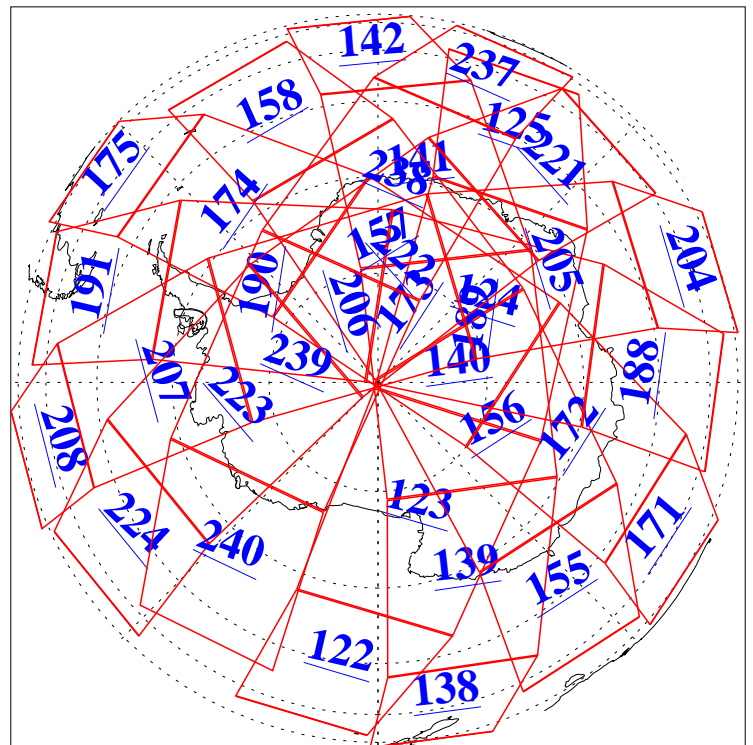

L1B Availability  
AMSU Granules: 240  
HSB Granules: 0  
AIRS Granules: 240

28 Jun 2018  
DoY 179  
Aqua Day 5899

Ascending Granules

Descending Granules

Legend: AMSU Available, HSB Available, AIRS Available

L1B Availability  
 AMSU Granules: 240  
 HSB Granules: 0  
 AIRS Granules: 240

28 Jun 2018  
 DoY 179  
 Aqua Day 5899

Northern Hemisphere Granules

Southern Hemisphere Granules

Legend: AMSU Available, HSB Available, AIRS Available