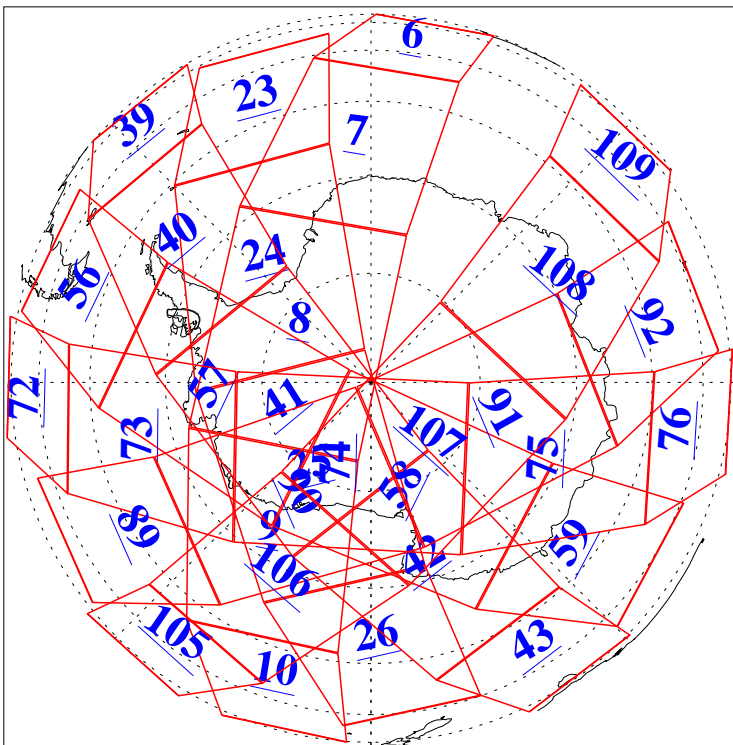

L1B Availability  
AMSU Granules: 240  
HSB Granules: 0  
AIRS Granules: 240

28 Jun 2018  
DoY 179  
Aqua Day 5899

Ascending Granules

Descending Granules

Legend: AMSU Available, HSB Available, AIRS Available

L1B Availability  
 AMSU Granules: 240  
 HSB Granules: 0  
 AIRS Granules: 240

28 Jun 2018  
 DoY 179  
 Aqua Day 5899

Northern Hemisphere Granules

Southern Hemisphere Granules

Legend: AMSU Available, HSB Available, AIRS Available