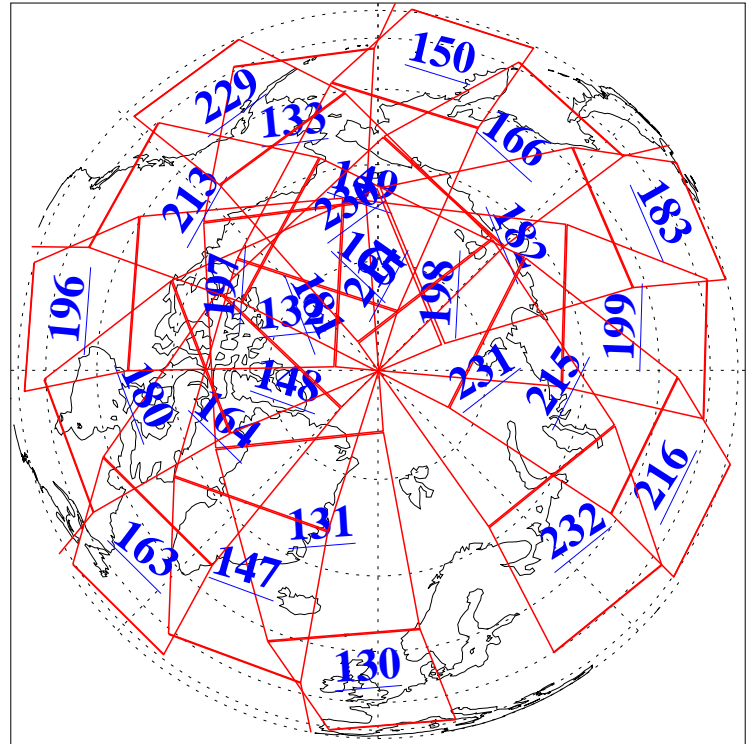

L1B Availability  
AMSU Granules: 240  
HSB Granules: 0  
AIRS Granules: 240

28 Jun 2018  
DoY 179  
Aqua Day 5899

Ascending Granules

Descending Granules

Legend: AMSU Available, HSB Available, AIRS Available

L1B Availability  
 AMSU Granules: 240  
 HSB Granules: 0  
 AIRS Granules: 240

28 Jun 2018  
 DoY 179  
 Aqua Day 5899

Northern Hemisphere Granules

Southern Hemisphere Granules

Legend: AMSU Available, HSB Available, AIRS Available