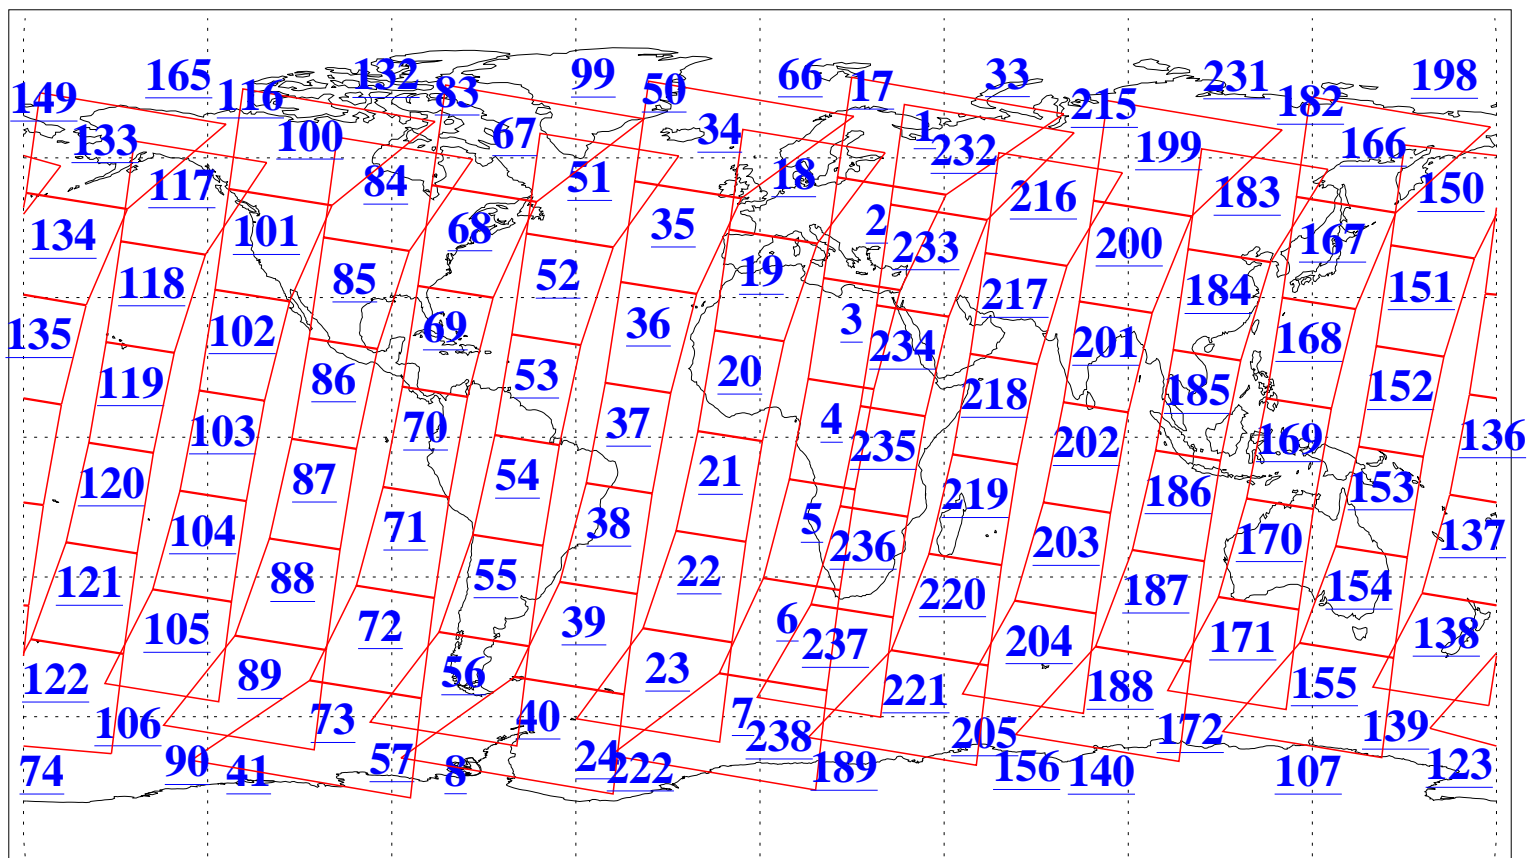

L1B Availability  
AMSU Granules: 240  
HSB Granules: 0  
AIRS Granules: 240

28 Jun 2018  
DoY 179  
Aqua Day 5899

Ascending Granules

Descending Granules

Legend: AMSU Available, HSB Available, AIRS Available

L1B Availability  
 AMSU Granules: 240  
 HSB Granules: 0  
 AIRS Granules: 240

28 Jun 2018  
 DoY 179  
 Aqua Day 5899

Northern Hemisphere Granules

Southern Hemisphere Granules

Legend: AMSU Available, HSB Available, AIRS Available