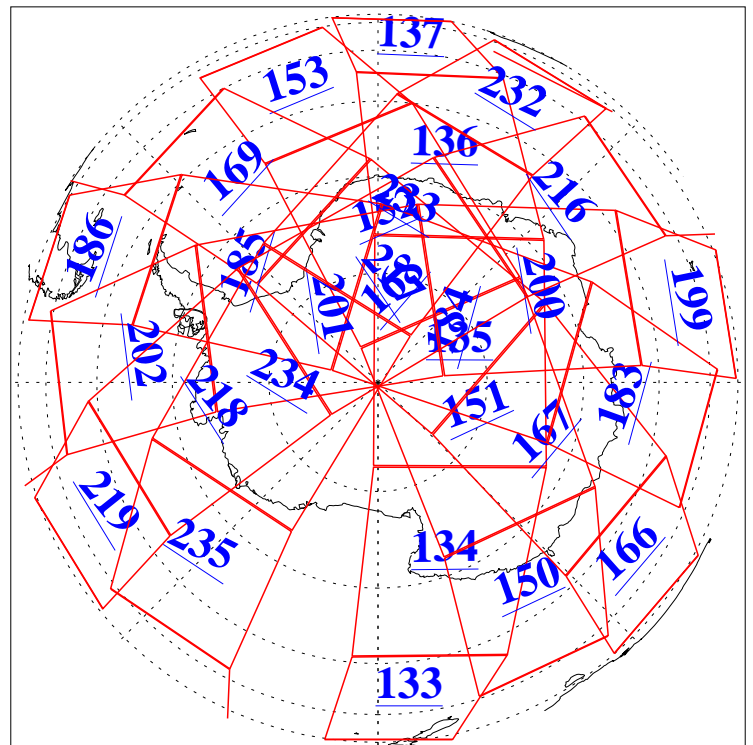

25 Jun 2018
DoY 176
Aqua Day 5896

Ascending Granules

Descending Granules

Legend: AMSU Available, HSB Available, AIRS Available

L1B Availability
 AMSU Granules: 240
 HSB Granules: 0
 AIRS Granules: 240

25 Jun 2018
 DoY 176
 Aqua Day 5896

Northern Hemisphere Granules

Southern Hemisphere Granules

Legend: AMSU Available, HSB Available, AIRS Available