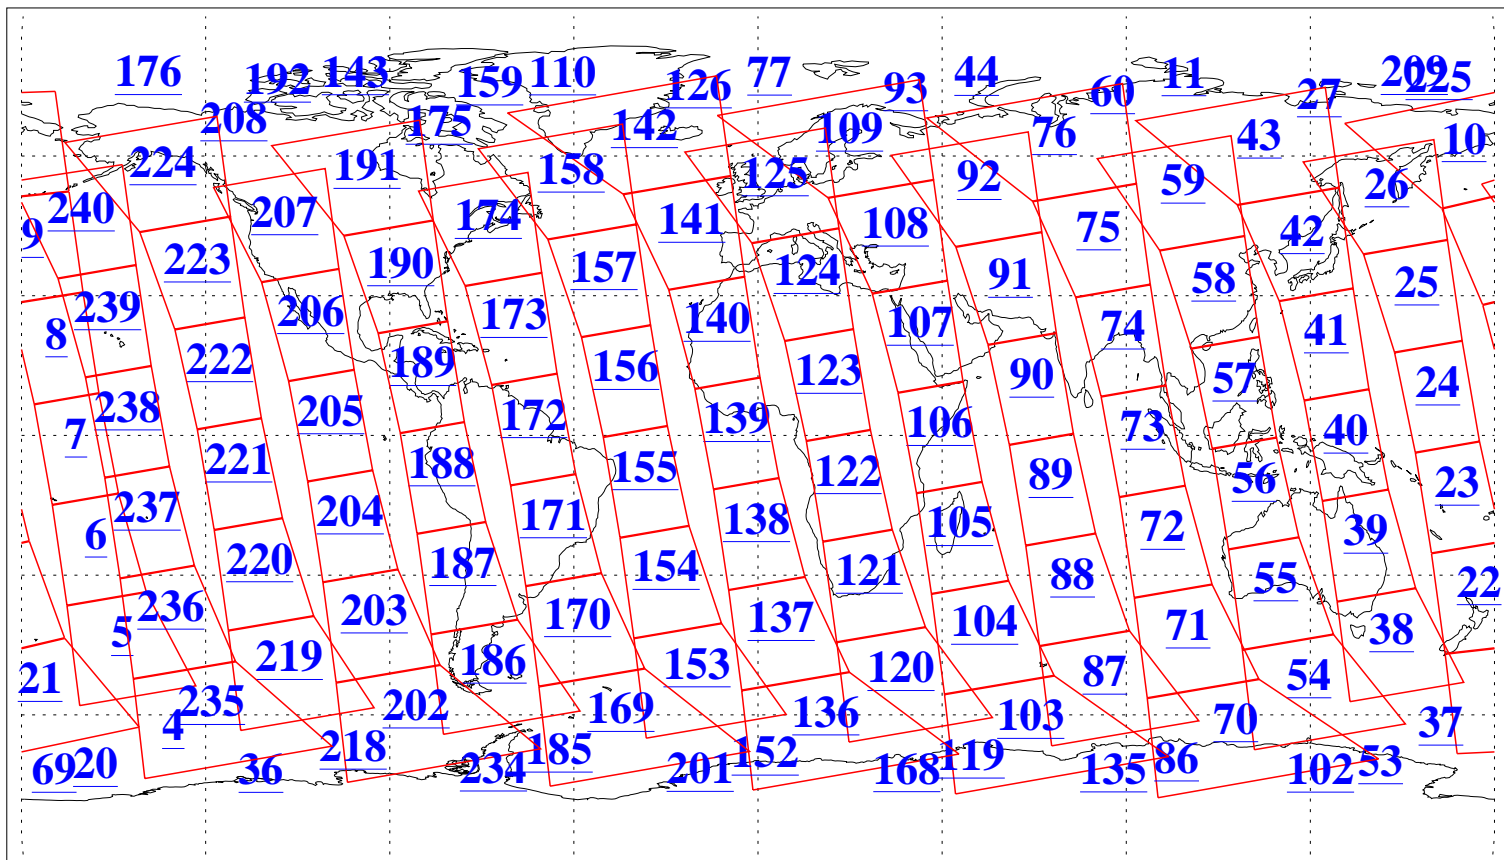

L1B Availability
AMSU Granules: 240
HSB Granules: 0
AIRS Granules: 240

25 Jun 2018
DoY 176
Aqua Day 5896
Granules: 1 to 120

Granules: 121 to 240

Legend: AMSU Available, HSB Available, AIRS Available

L1B Availability
AMSU Granules: 240
HSB Granules: 0
AIRS Granules: 240

25 Jun 2018
DoY 176
Aqua Day 5896

Ascending Granules

Descending Granules

Legend: AMSU Available, HSB Available, AIRS Available

L1B Availability
 AMSU Granules: 240
 HSB Granules: 0
 AIRS Granules: 240

25 Jun 2018
 DoY 176
 Aqua Day 5896

Northern Hemisphere Granules

Southern Hemisphere Granules

Legend: AMSU Available, HSB Available, AIRS Available