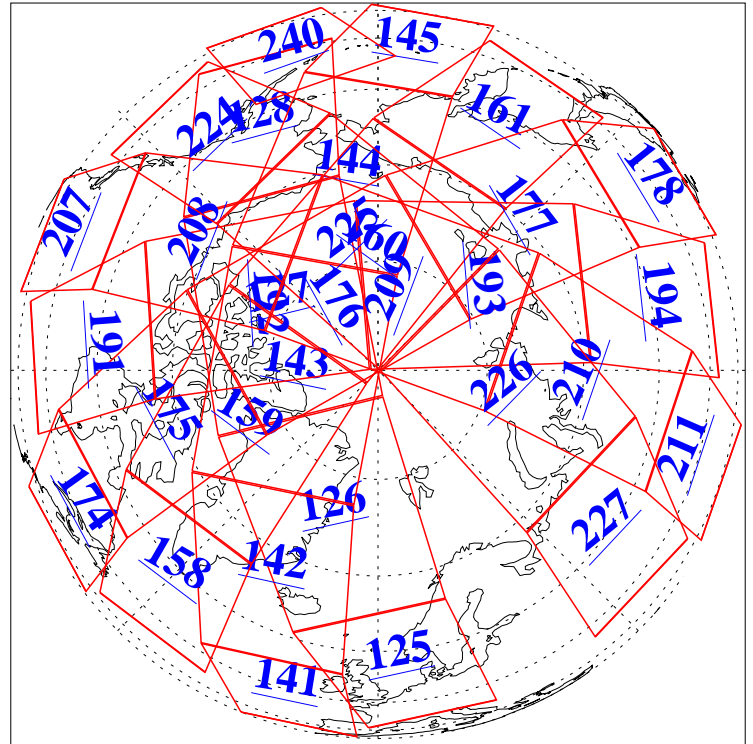

25 Jun 2018
DoY 176
Aqua Day 5896

Ascending Granules

Descending Granules

Legend: AMSU Available, HSB Available, AIRS Available

L1B Availability
 AMSU Granules: 240
 HSB Granules: 0
 AIRS Granules: 240

25 Jun 2018
 DoY 176
 Aqua Day 5896

Northern Hemisphere Granules

Southern Hemisphere Granules

Legend: AMSU Available, HSB Available, AIRS Available