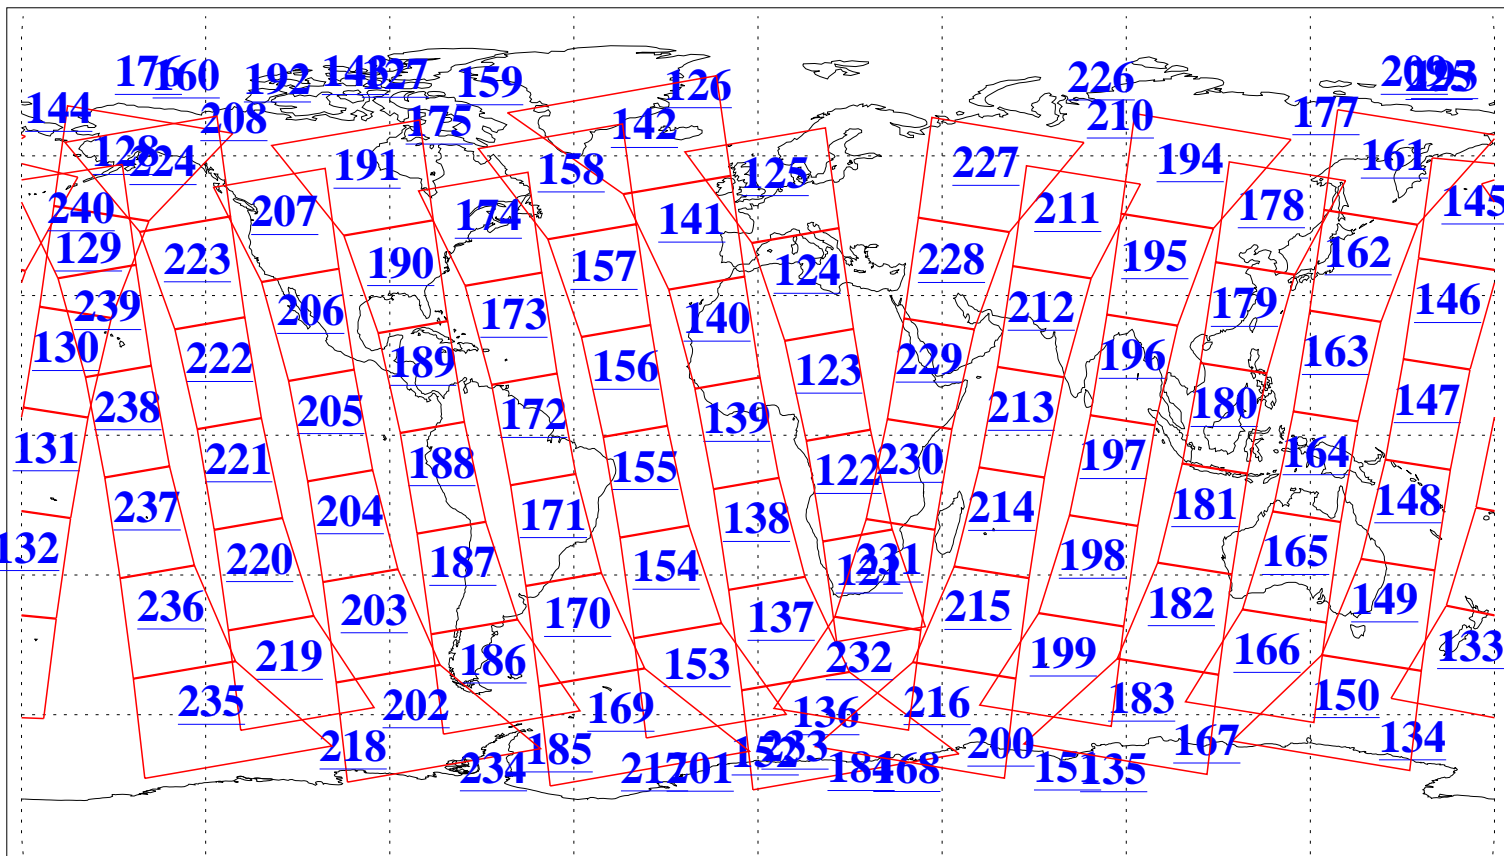

L1B Availability
AMSU Granules: 240
HSB Granules: 0
AIRS Granules: 240

25 Jun 2018
DoY 176
Aqua Day 5896
Granules: 1 to 120

Granules: 121 to 240

Legend: AMSU Available, HSB Available, AIRS Available

L1B Availability
AMSU Granules: 240
HSB Granules: 0
AIRS Granules: 240

25 Jun 2018
DoY 176
Aqua Day 5896

Ascending Granules

Descending Granules

Legend: AMSU Available, HSB Available, AIRS Available

L1B Availability
 AMSU Granules: 240
 HSB Granules: 0
 AIRS Granules: 240

25 Jun 2018
 DoY 176
 Aqua Day 5896

Northern Hemisphere Granules

Southern Hemisphere Granules

Legend: AMSU Available, HSB Available, AIRS Available