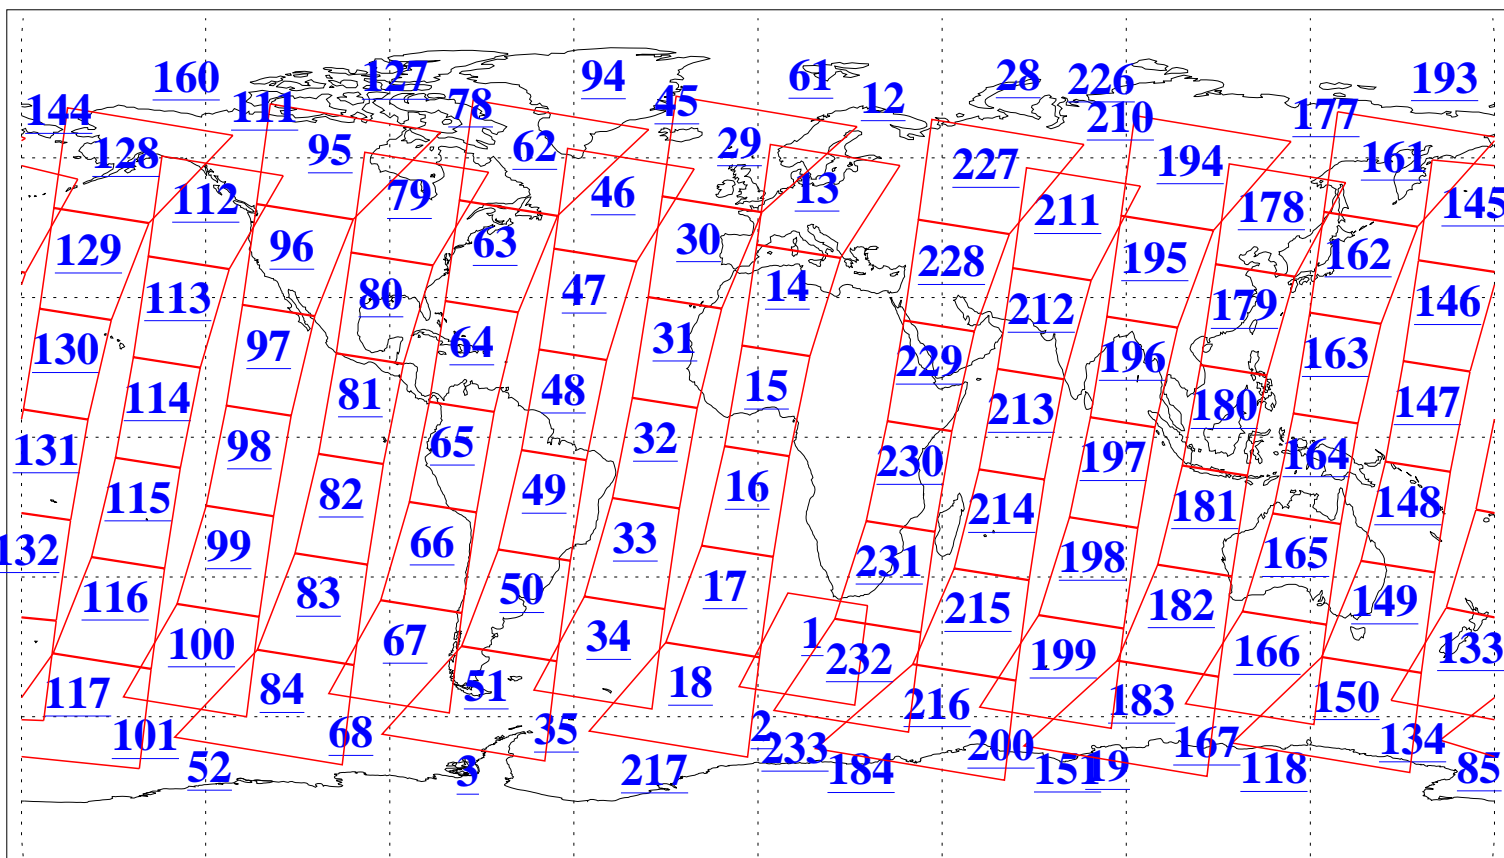

L1B Availability
AMSU Granules: 240
HSB Granules: 0
AIRS Granules: 240

25 Jun 2018
DoY 176
Aqua Day 5896
Granules: 1 to 120

Granules: 121 to 240

Legend: AMSU Available, HSB Available, AIRS Available

L1B Availability
AMSU Granules: 240
HSB Granules: 0
AIRS Granules: 240

25 Jun 2018
DoY 176
Aqua Day 5896

Ascending Granules

Descending Granules

Legend: AMSU Available, HSB Available, AIRS Available

L1B Availability
 AMSU Granules: 240
 HSB Granules: 0
 AIRS Granules: 240

25 Jun 2018
 DoY 176
 Aqua Day 5896

Northern Hemisphere Granules

Southern Hemisphere Granules

Legend: AMSU Available, HSB Available, AIRS Available