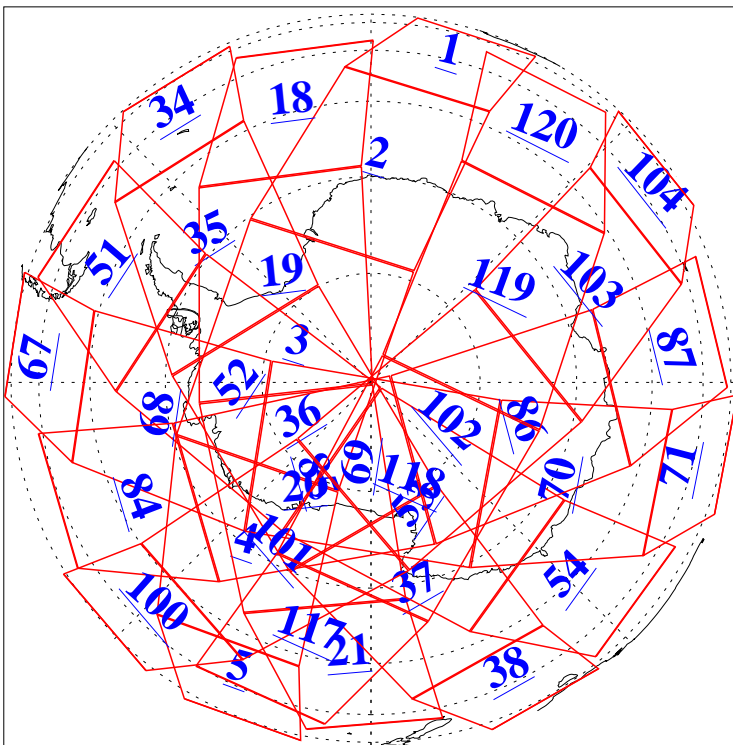

L1B Availability
AMSU Granules: 240
HSB Granules: 0
AIRS Granules: 240

25 Jun 2018
DoY 176
Aqua Day 5896
Granules: 1 to 120

Granules: 121 to 240

Legend: AMSU Available, HSB Available, AIRS Available

L1B Availability
AMSU Granules: 240
HSB Granules: 0
AIRS Granules: 240

25 Jun 2018
DoY 176
Aqua Day 5896

Ascending Granules

Descending Granules

Legend: AMSU Available, HSB Available, AIRS Available

L1B Availability
 AMSU Granules: 240
 HSB Granules: 0
 AIRS Granules: 240

25 Jun 2018
 DoY 176
 Aqua Day 5896

Northern Hemisphere Granules

Southern Hemisphere Granules

Legend: AMSU Available, HSB Available, AIRS Available