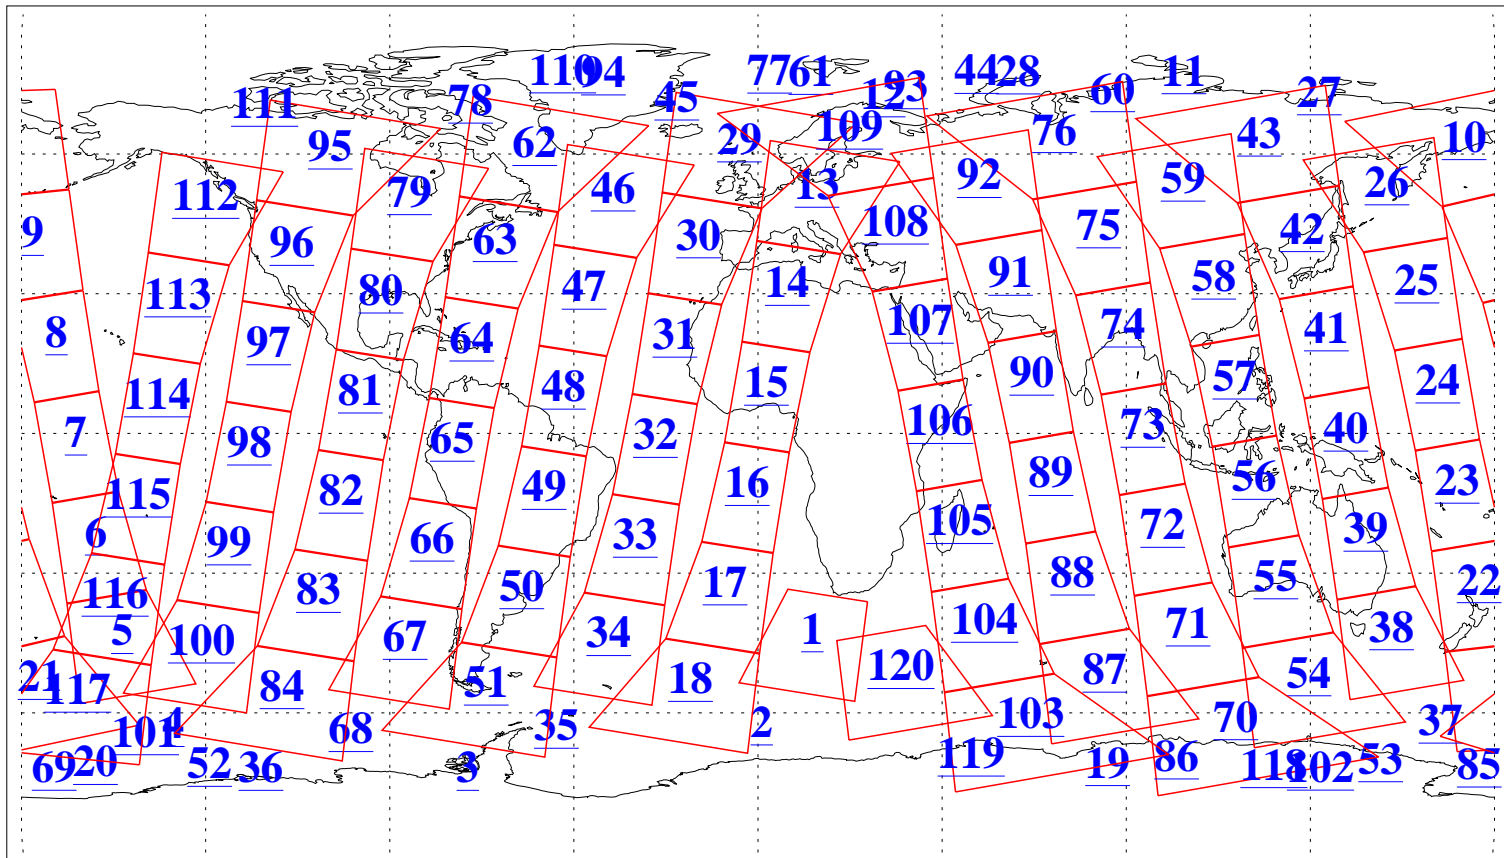

L1B Availability
AMSU Granules: 240
HSB Granules: 0
AIRS Granules: 240

25 Jun 2018
DoY 176
Aqua Day 5896
Granules: 1 to 120

Granules: 121 to 240

Legend: AMSU Available, HSB Available, AIRS Available

L1B Availability
AMSU Granules: 240
HSB Granules: 0
AIRS Granules: 240

25 Jun 2018
DoY 176
Aqua Day 5896

Ascending Granules

Descending Granules

Legend: AMSU Available, HSB Available, AIRS Available

L1B Availability
 AMSU Granules: 240
 HSB Granules: 0
 AIRS Granules: 240

25 Jun 2018
 DoY 176
 Aqua Day 5896

Northern Hemisphere Granules

Southern Hemisphere Granules

Legend: AMSU Available, HSB Available, AIRS Available