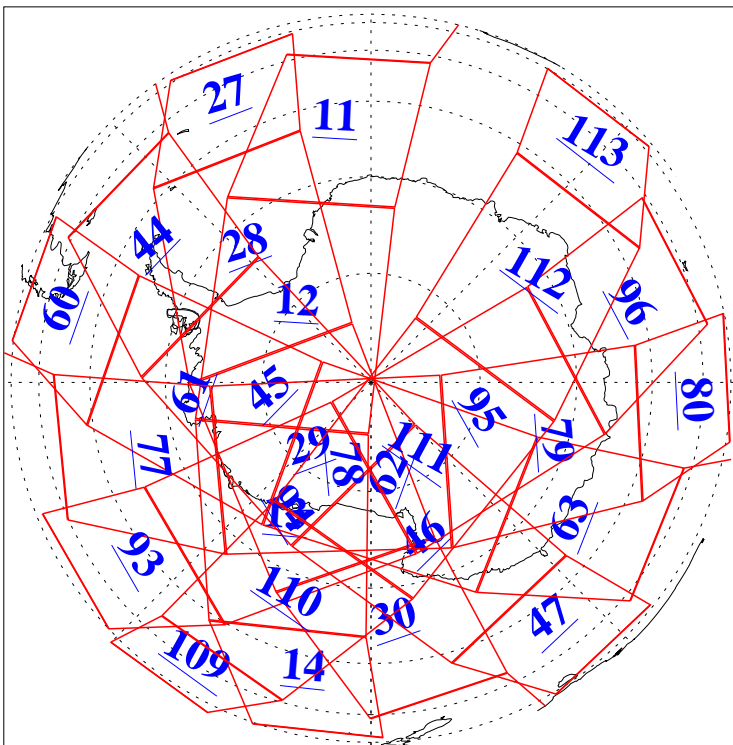

L1B Availability
AMSU Granules: 240
HSB Granules: 0
AIRS Granules: 240

24 Jun 2018
DoY 175
Aqua Day 5895
Granules: 1 to 120

Granules: 121 to 240

Legend: AMSU Available, HSB Available, AIRS Available

L1B Availability
AMSU Granules: 240
HSB Granules: 0
AIRS Granules: 240

24 Jun 2018
DoY 175
Aqua Day 5895

Ascending Granules

Descending Granules

Legend: AMSU Available, HSB Available, AIRS Available

L1B Availability
 AMSU Granules: 240
 HSB Granules: 0
 AIRS Granules: 240

24 Jun 2018
 DoY 175
 Aqua Day 5895

Northern Hemisphere Granules

Southern Hemisphere Granules

Legend: AMSU Available, HSB Available, AIRS Available