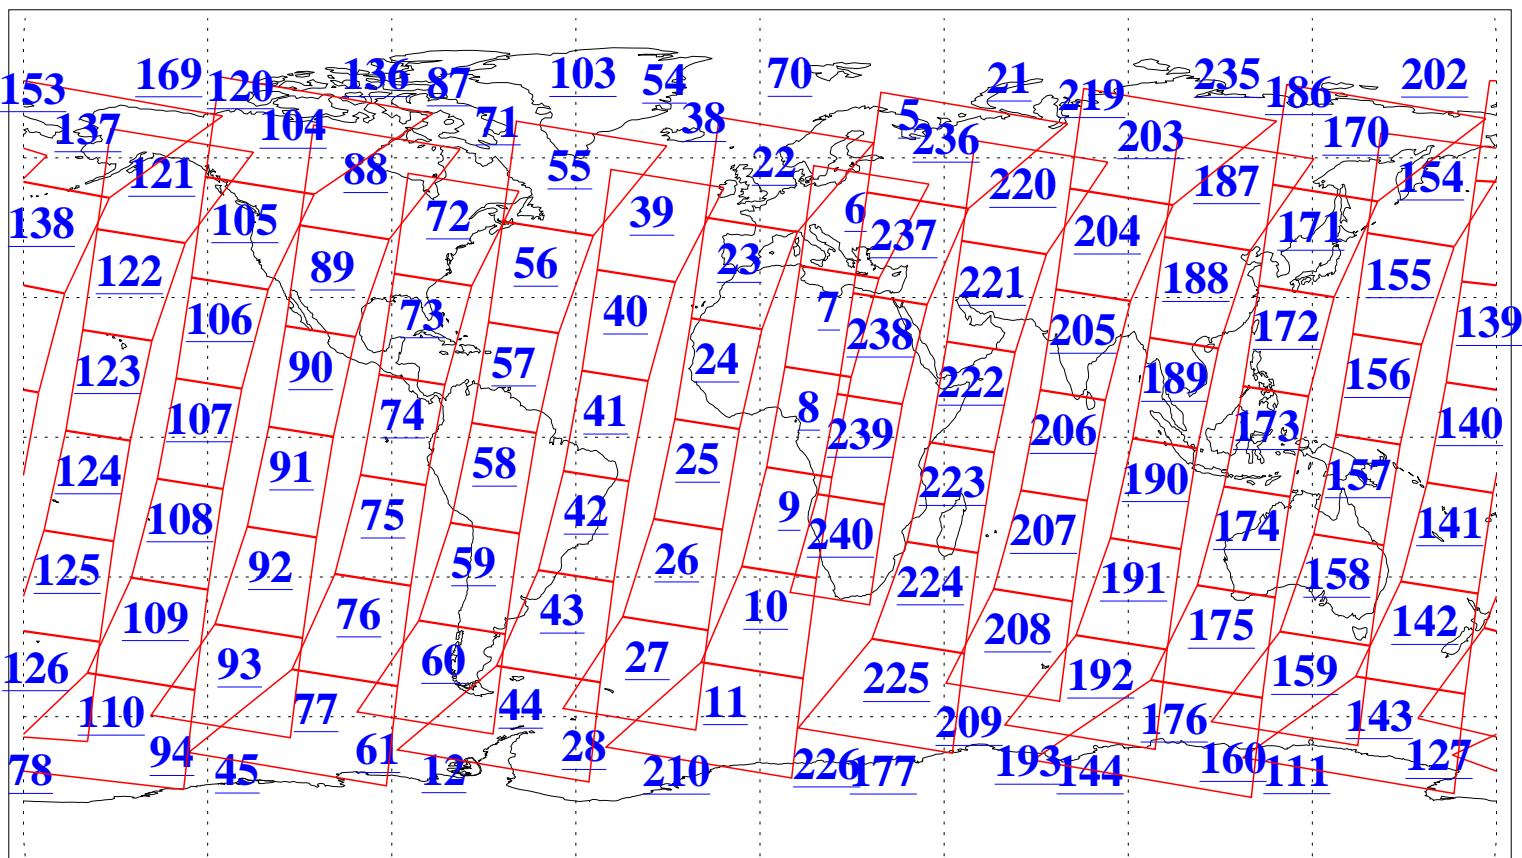

L1B Availability
AMSU Granules: 240
HSB Granules: 0
AIRS Granules: 240

24 Jun 2018
DoY 175
Aqua Day 5895
Granules: 1 to 120

Granules: 121 to 240

Legend: AMSU Available, HSB Available, AIRS Available

L1B Availability
AMSU Granules: 240
HSB Granules: 0
AIRS Granules: 240

24 Jun 2018
DoY 175
Aqua Day 5895

Ascending Granules

Descending Granules

Legend: AMSU Available, HSB Available, AIRS Available

L1B Availability
 AMSU Granules: 240
 HSB Granules: 0
 AIRS Granules: 240

24 Jun 2018
 DoY 175
 Aqua Day 5895

Northern Hemisphere Granules

Southern Hemisphere Granules

Legend: AMSU Available, HSB Available, AIRS Available