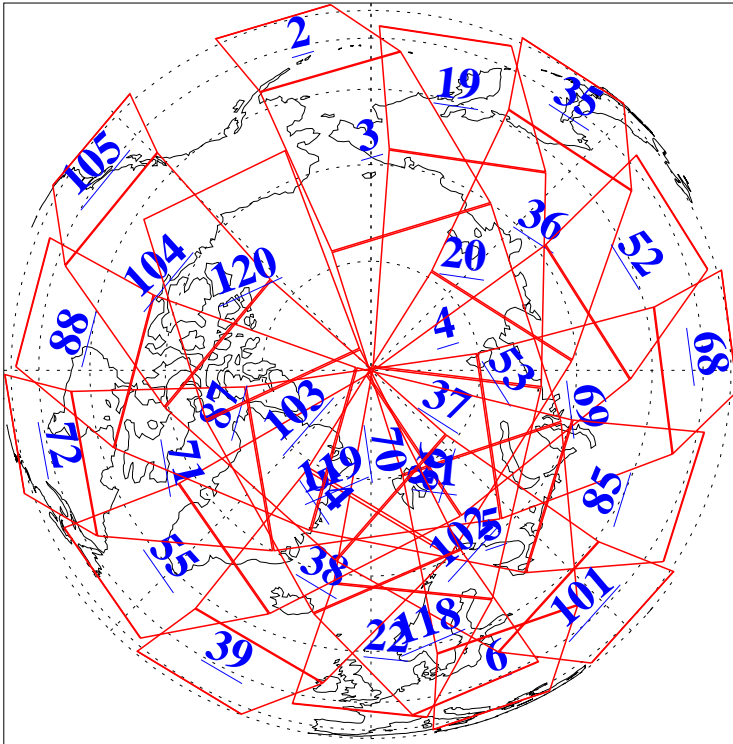

L1B Availability
AMSU Granules: 240
HSB Granules: 0
AIRS Granules: 240

24 Jun 2018
DoY 175
Aqua Day 5895
Granules: 1 to 120

Granules: 121 to 240

Legend: AMSU Available, HSB Available, AIRS Available

L1B Availability
AMSU Granules: 240
HSB Granules: 0
AIRS Granules: 240

24 Jun 2018
DoY 175
Aqua Day 5895

Ascending Granules

Descending Granules

Legend: AMSU Available, HSB Available, AIRS Available

L1B Availability
 AMSU Granules: 240
 HSB Granules: 0
 AIRS Granules: 240

24 Jun 2018
 DoY 175
 Aqua Day 5895

Northern Hemisphere Granules

Southern Hemisphere Granules

Legend: AMSU Available, HSB Available, AIRS Available