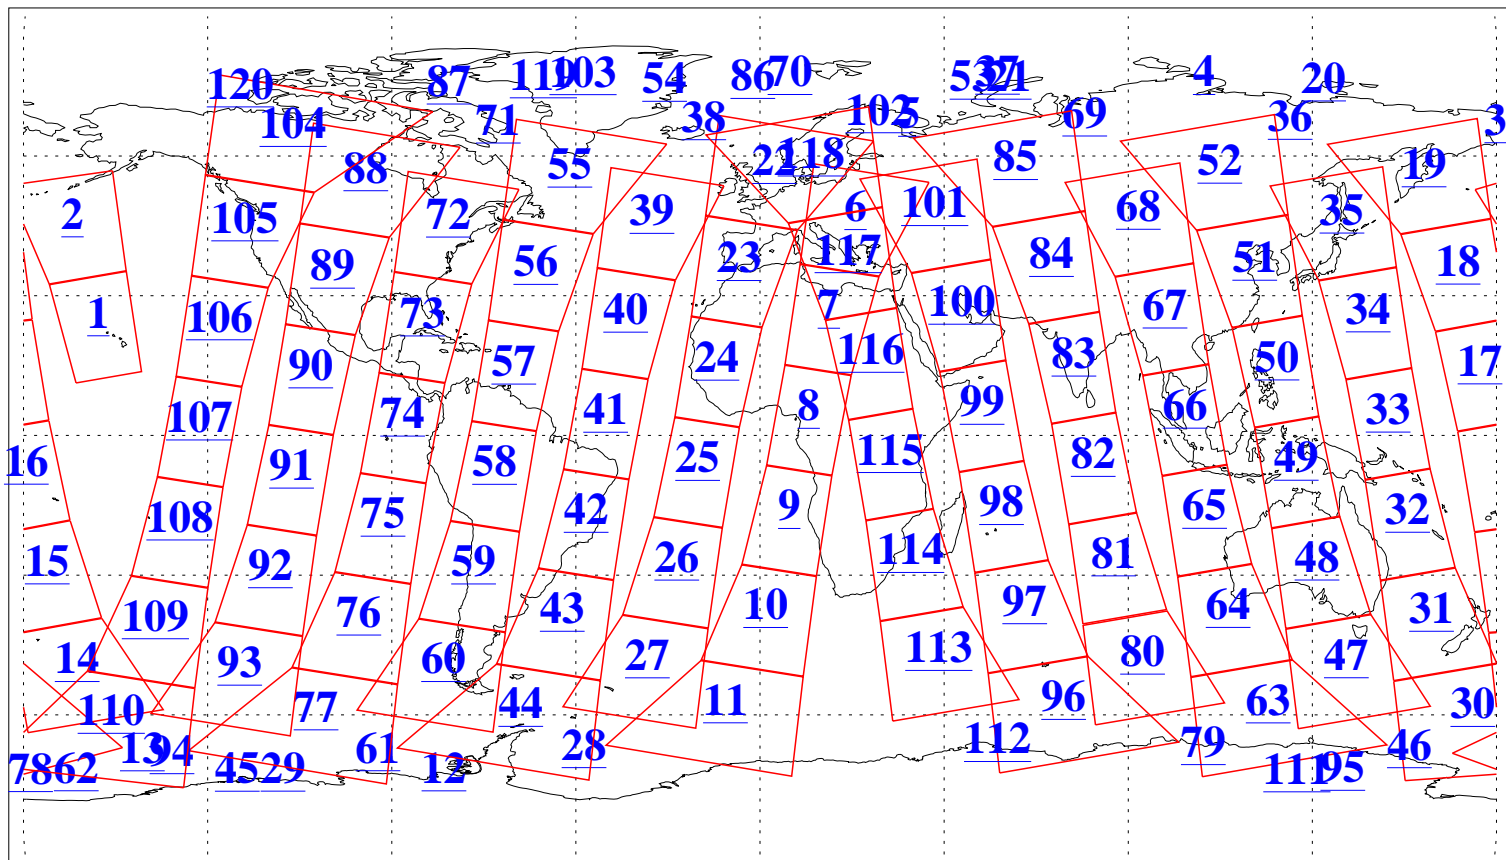

L1B Availability
AMSU Granules: 240
HSB Granules: 0
AIRS Granules: 240

24 Jun 2018
DoY 175
Aqua Day 5895
Granules: 1 to 120

Granules: 121 to 240

Legend: AMSU Available, HSB Available, AIRS Available

L1B Availability
AMSU Granules: 240
HSB Granules: 0
AIRS Granules: 240

24 Jun 2018
DoY 175
Aqua Day 5895

Ascending Granules

Descending Granules

Legend: AMSU Available, HSB Available, AIRS Available

L1B Availability
 AMSU Granules: 240
 HSB Granules: 0
 AIRS Granules: 240

24 Jun 2018
 DoY 175
 Aqua Day 5895

Northern Hemisphere Granules

Southern Hemisphere Granules

Legend: AMSU Available, HSB Available, AIRS Available