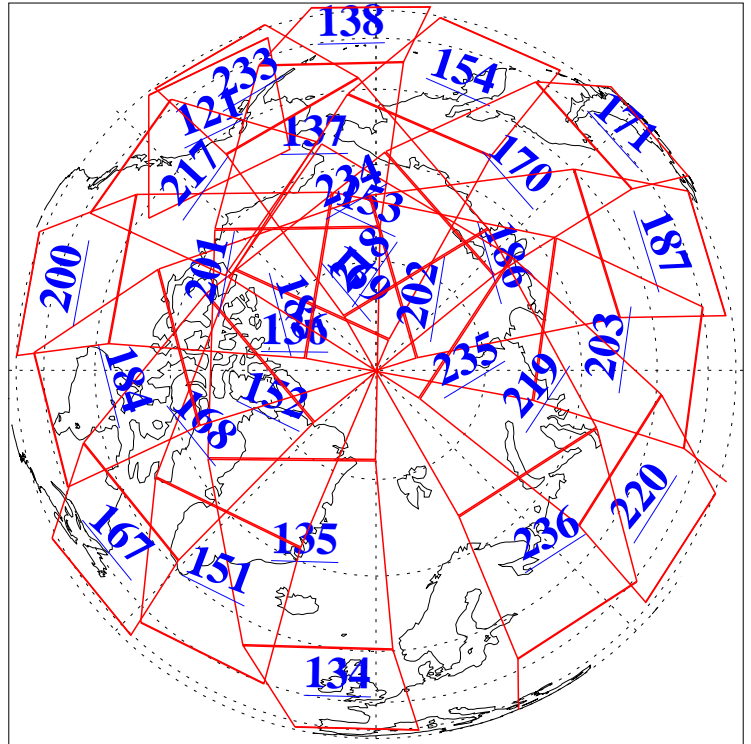

L1B Availability
AMSU Granules: 240
HSB Granules: 0
AIRS Granules: 240

24 Jun 2018
DoY 175
Aqua Day 5895
Granules: 1 to 120

Granules: 121 to 240

Legend: AMSU Available, HSB Available, AIRS Available

L1B Availability
AMSU Granules: 240
HSB Granules: 0
AIRS Granules: 240

24 Jun 2018
DoY 175
Aqua Day 5895

Ascending Granules

Descending Granules

Legend: AMSU Available, HSB Available, AIRS Available

L1B Availability
 AMSU Granules: 240
 HSB Granules: 0
 AIRS Granules: 240

24 Jun 2018
 DoY 175
 Aqua Day 5895

Northern Hemisphere Granules

Southern Hemisphere Granules

Legend: AMSU Available, HSB Available, AIRS Available