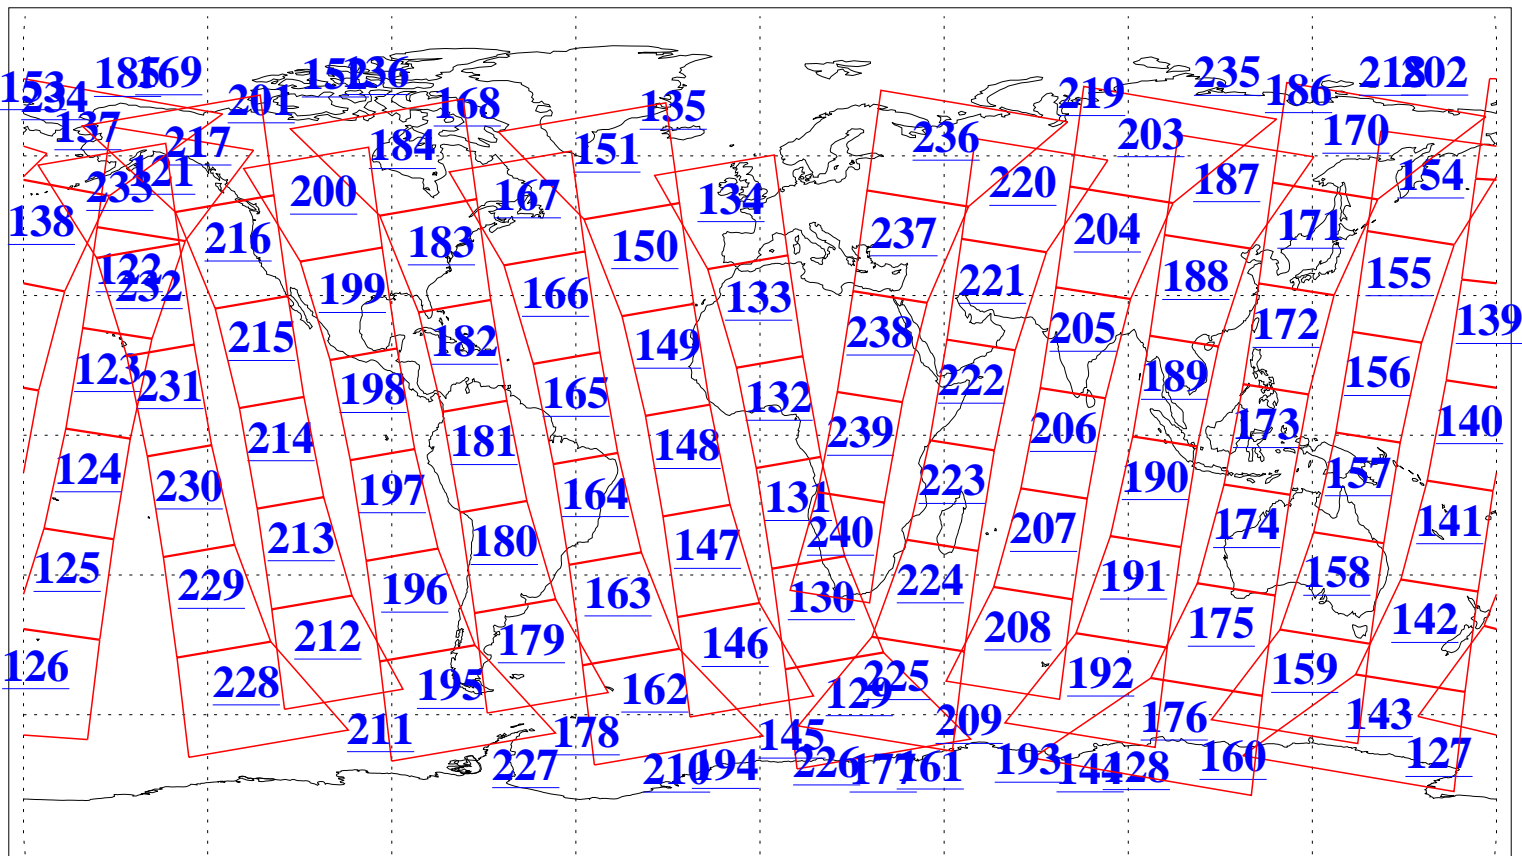

L1B Availability
AMSU Granules: 240
HSB Granules: 0
AIRS Granules: 240

24 Jun 2018
DoY 175
Aqua Day 5895
Granules: 1 to 120

Granules: 121 to 240

Legend: AMSU Available, HSB Available, AIRS Available

L1B Availability
AMSU Granules: 240
HSB Granules: 0
AIRS Granules: 240

24 Jun 2018
DoY 175
Aqua Day 5895

Ascending Granules

Descending Granules

Legend: AMSU Available, HSB Available, AIRS Available

L1B Availability
 AMSU Granules: 240
 HSB Granules: 0
 AIRS Granules: 240

24 Jun 2018
 DoY 175
 Aqua Day 5895

Northern Hemisphere Granules

Southern Hemisphere Granules

Legend: AMSU Available, HSB Available, AIRS Available