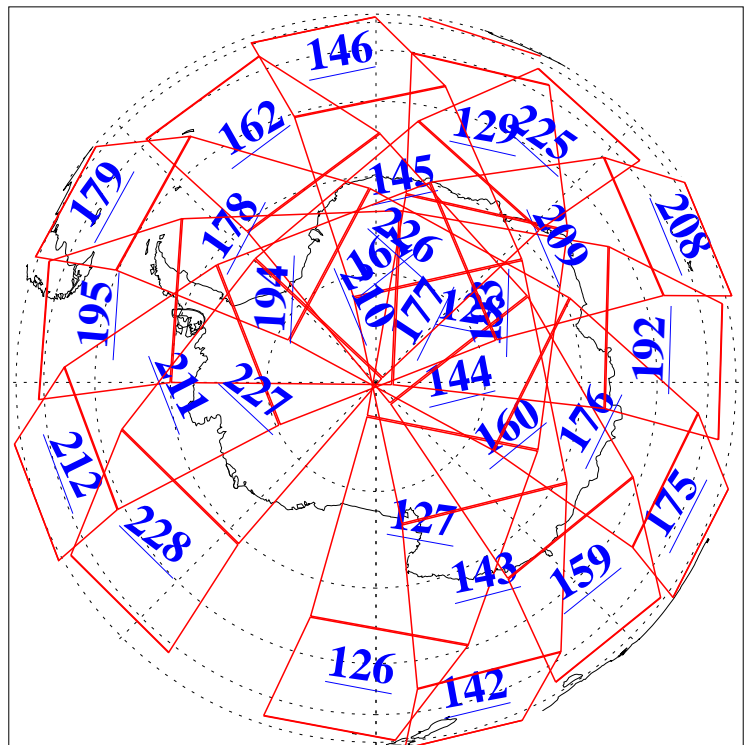

L1B Availability
AMSU Granules: 240
HSB Granules: 0
AIRS Granules: 240

24 Jun 2018
DoY 175
Aqua Day 5895
Granules: 1 to 120

Granules: 121 to 240

Legend: AMSU Available, HSB Available, AIRS Available

L1B Availability
AMSU Granules: 240
HSB Granules: 0
AIRS Granules: 240

24 Jun 2018
DoY 175
Aqua Day 5895

Ascending Granules

Descending Granules

Legend: AMSU Available, HSB Available, AIRS Available

L1B Availability
 AMSU Granules: 240
 HSB Granules: 0
 AIRS Granules: 240

24 Jun 2018
 DoY 175
 Aqua Day 5895

Northern Hemisphere Granules

Southern Hemisphere Granules

Legend: AMSU Available, HSB Available, AIRS Available