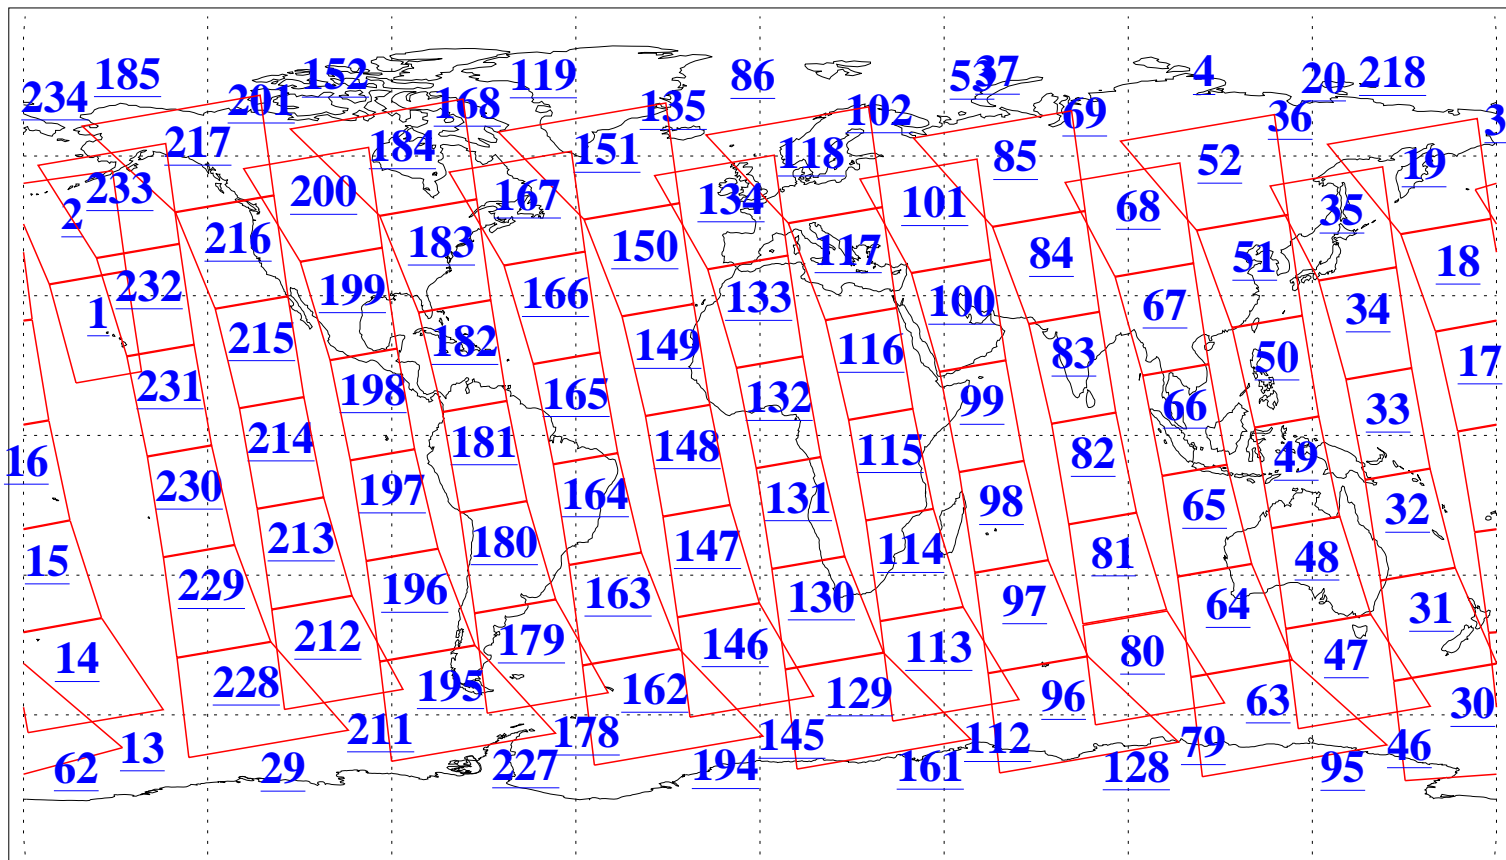

L1B Availability
AMSU Granules: 240
HSB Granules: 0
AIRS Granules: 240

24 Jun 2018
DoY 175
Aqua Day 5895
Granules: 1 to 120

Granules: 121 to 240

Legend: AMSU Available, HSB Available, AIRS Available

L1B Availability
AMSU Granules: 240
HSB Granules: 0
AIRS Granules: 240

24 Jun 2018
DoY 175
Aqua Day 5895

Ascending Granules

Descending Granules

Legend: AMSU Available, HSB Available, AIRS Available

L1B Availability
 AMSU Granules: 240
 HSB Granules: 0
 AIRS Granules: 240

24 Jun 2018
 DoY 175
 Aqua Day 5895

Northern Hemisphere Granules

Southern Hemisphere Granules

Legend: AMSU Available, HSB Available, AIRS Available