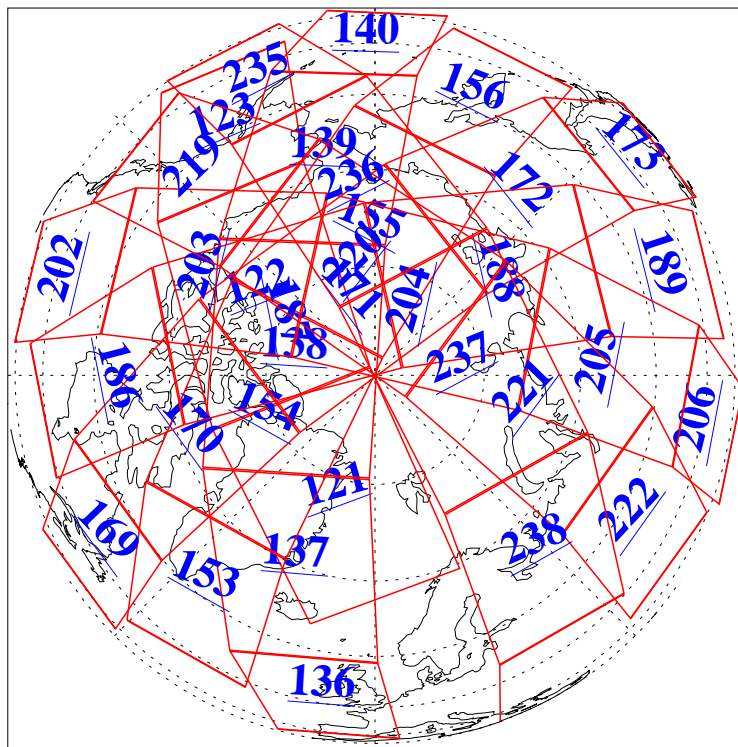

L1B Availability  
AMSU Granules: 239  
HSB Granules: 0  
AIRS Granules: 240

22 Jun 2018  
DoY 173  
Aqua Day 5893  
Ascending Granules

Descending Granules

Legend: AMSU Available, HSB Available, AIRS Available

L1B Availability  
 AMSU Granules: 239  
 HSB Granules: 0  
 AIRS Granules: 240

22 Jun 2018  
 DoY 173  
 Aqua Day 5893

Northern Hemisphere Granules

Southern Hemisphere Granules

Legend: AMSU Available, HSB Available, AIRS Available