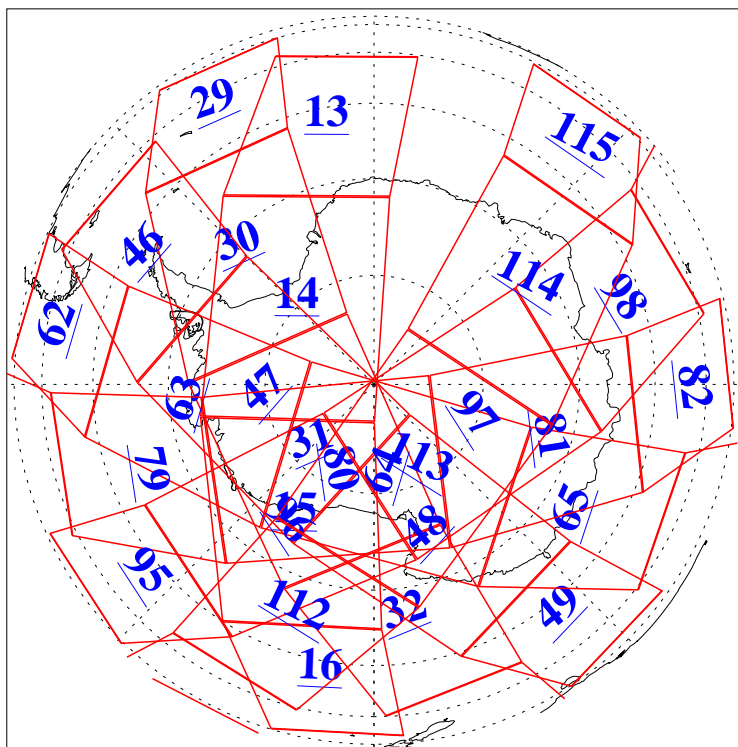

L1B Availability  
AMSU Granules: 239  
HSB Granules: 0  
AIRS Granules: 240

22 Jun 2018  
DoY 173  
Aqua Day 5893  
Granules: 1 to 120

Granules: 121 to 240

Legend: AMSU Available, HSB Available, AIRS Available

L1B Availability  
AMSU Granules: 239  
HSB Granules: 0  
AIRS Granules: 240

22 Jun 2018  
DoY 173  
Aqua Day 5893  
Ascending Granules

Descending Granules

Legend: AMSU Available, HSB Available, AIRS Available

L1B Availability  
 AMSU Granules: 239  
 HSB Granules: 0  
 AIRS Granules: 240

22 Jun 2018  
 DoY 173  
 Aqua Day 5893

Northern Hemisphere Granules

Southern Hemisphere Granules

Legend: AMSU Available, HSB Available, AIRS Available