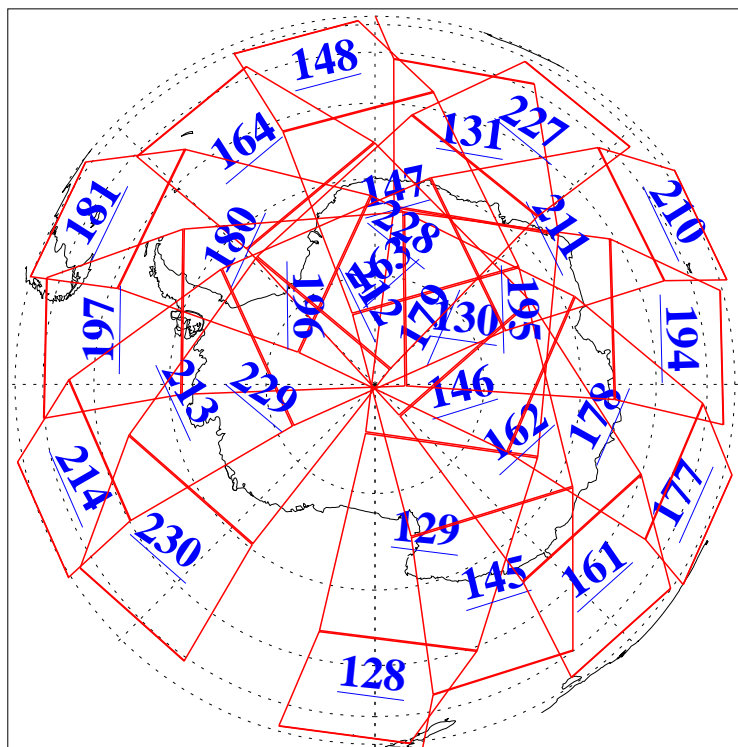

L1B Availability  
AMSU Granules: 239  
HSB Granules: 0  
AIRS Granules: 240

22 Jun 2018  
DoY 173  
Aqua Day 5893  
Granules: 1 to 120

Granules: 121 to 240

Legend: AMSU Available, HSB Available, AIRS Available

L1B Availability  
AMSU Granules: 239  
HSB Granules: 0  
AIRS Granules: 240

22 Jun 2018  
DoY 173  
Aqua Day 5893  
Ascending Granules

Descending Granules

Legend: AMSU Available, HSB Available, AIRS Available

L1B Availability  
 AMSU Granules: 239  
 HSB Granules: 0  
 AIRS Granules: 240

22 Jun 2018  
 DoY 173  
 Aqua Day 5893

Northern Hemisphere Granules

Southern Hemisphere Granules

Legend: AMSU Available, HSB Available, AIRS Available