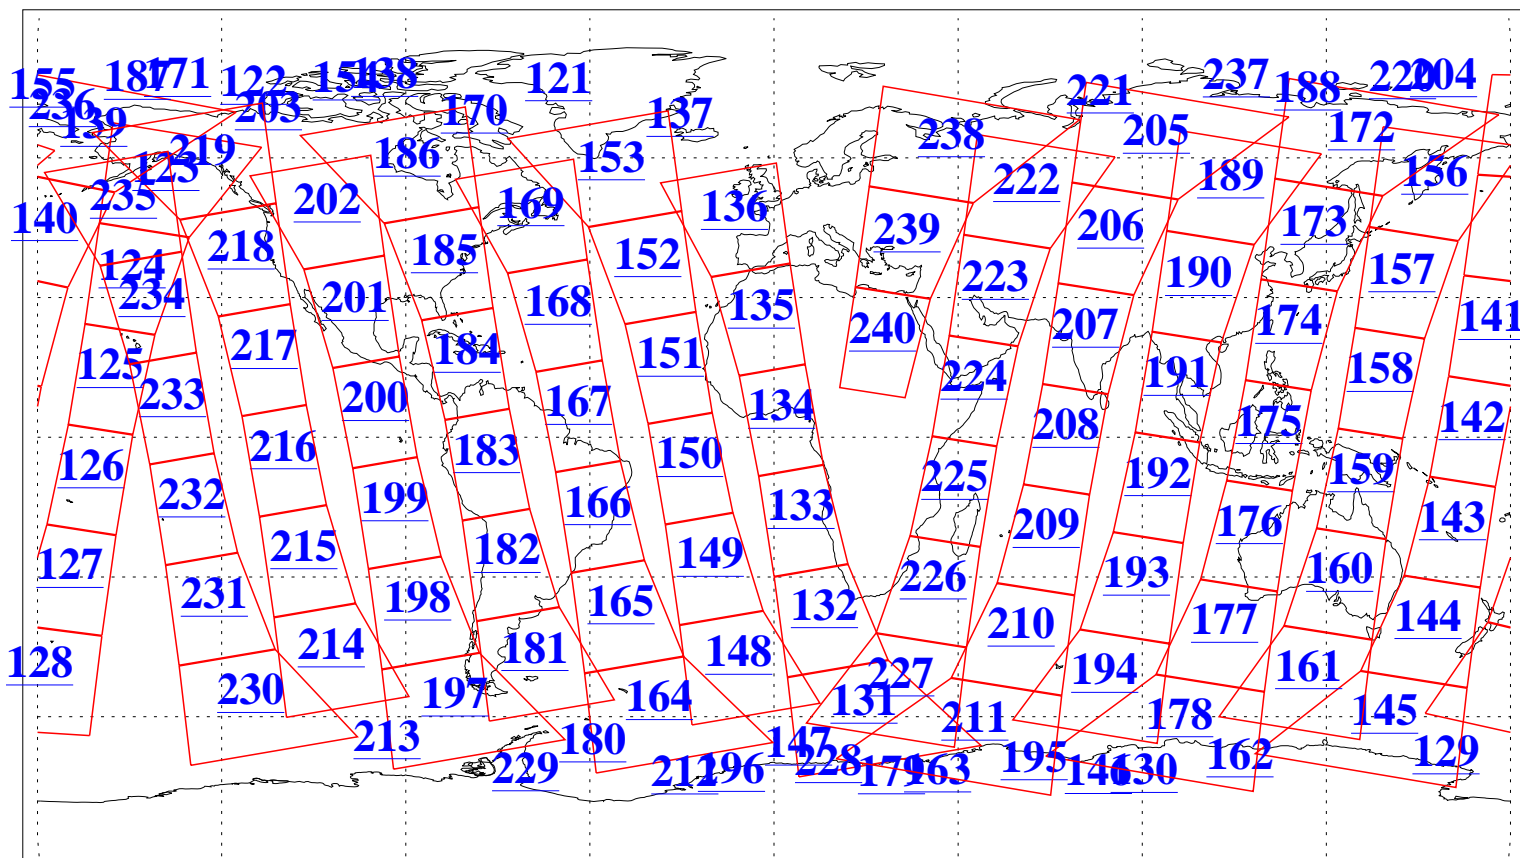

L1B Availability  
AMSU Granules: 239  
HSB Granules: 0  
AIRS Granules: 240

22 Jun 2018  
DoY 173  
Aqua Day 5893  
Granules: 1 to 120

Granules: 121 to 240

Legend: AMSU Available, HSB Available, AIRS Available

L1B Availability  
AMSU Granules: 239  
HSB Granules: 0  
AIRS Granules: 240

22 Jun 2018  
DoY 173  
Aqua Day 5893  
Ascending Granules

Descending Granules

Legend: AMSU Available, HSB Available, AIRS Available

L1B Availability  
 AMSU Granules: 239  
 HSB Granules: 0  
 AIRS Granules: 240

22 Jun 2018  
 DoY 173  
 Aqua Day 5893

Northern Hemisphere Granules

Southern Hemisphere Granules

Legend: AMSU Available, HSB Available, AIRS Available