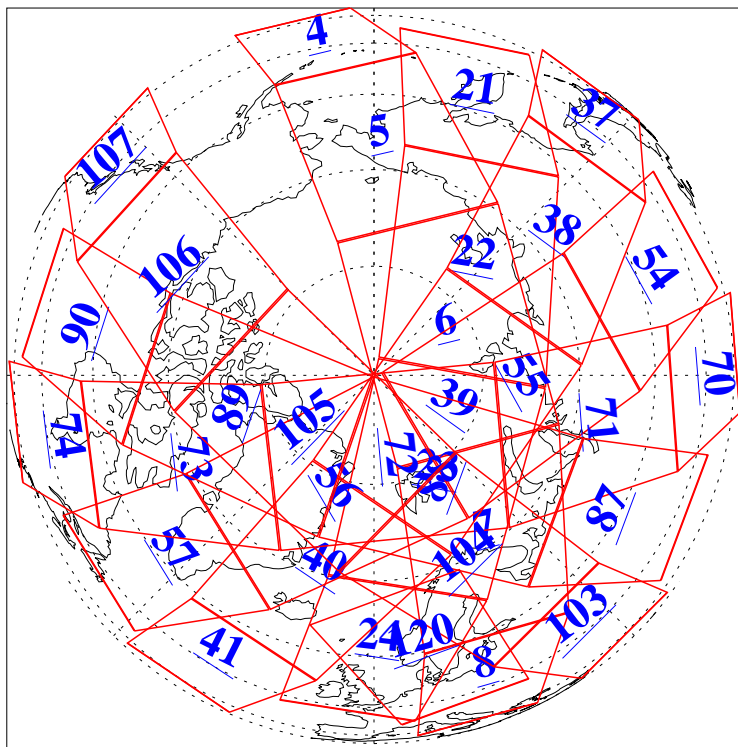

L1B Availability  
AMSU Granules: 239  
HSB Granules: 0  
AIRS Granules: 240

22 Jun 2018  
DoY 173  
Aqua Day 5893  
Granules: 1 to 120

Granules: 121 to 240

Legend: AMSU Available, HSB Available, AIRS Available

L1B Availability  
AMSU Granules: 239  
HSB Granules: 0  
AIRS Granules: 240

22 Jun 2018  
DoY 173  
Aqua Day 5893  
Ascending Granules

Descending Granules

Legend: AMSU Available, HSB Available, AIRS Available

L1B Availability  
 AMSU Granules: 239  
 HSB Granules: 0  
 AIRS Granules: 240

22 Jun 2018  
 DoY 173  
 Aqua Day 5893

Northern Hemisphere Granules

Southern Hemisphere Granules

Legend: AMSU Available, HSB Available, AIRS Available