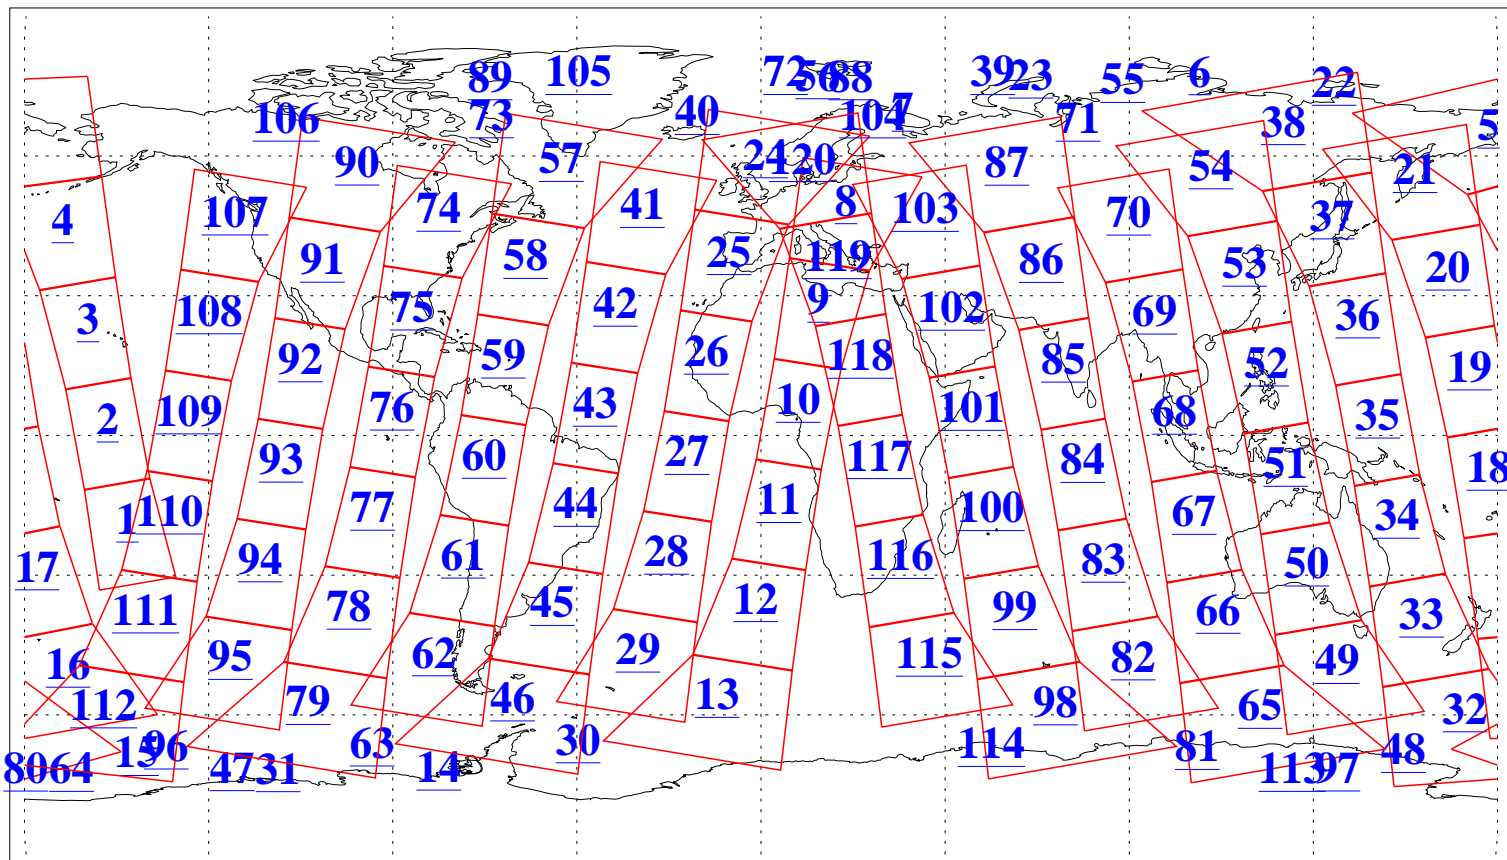

L1B Availability  
AMSU Granules: 239  
HSB Granules: 0  
AIRS Granules: 240

22 Jun 2018  
DoY 173  
Aqua Day 5893  
Granules: 1 to 120

Granules: 121 to 240

Legend: AMSU Available, HSB Available, AIRS Available

L1B Availability  
AMSU Granules: 239  
HSB Granules: 0  
AIRS Granules: 240

22 Jun 2018  
DoY 173  
Aqua Day 5893  
Ascending Granules

Descending Granules

Legend: AMSU Available, HSB Available, AIRS Available

L1B Availability  
 AMSU Granules: 239  
 HSB Granules: 0  
 AIRS Granules: 240

22 Jun 2018  
 DoY 173  
 Aqua Day 5893

Northern Hemisphere Granules

Southern Hemisphere Granules

Legend: AMSU Available, HSB Available, AIRS Available