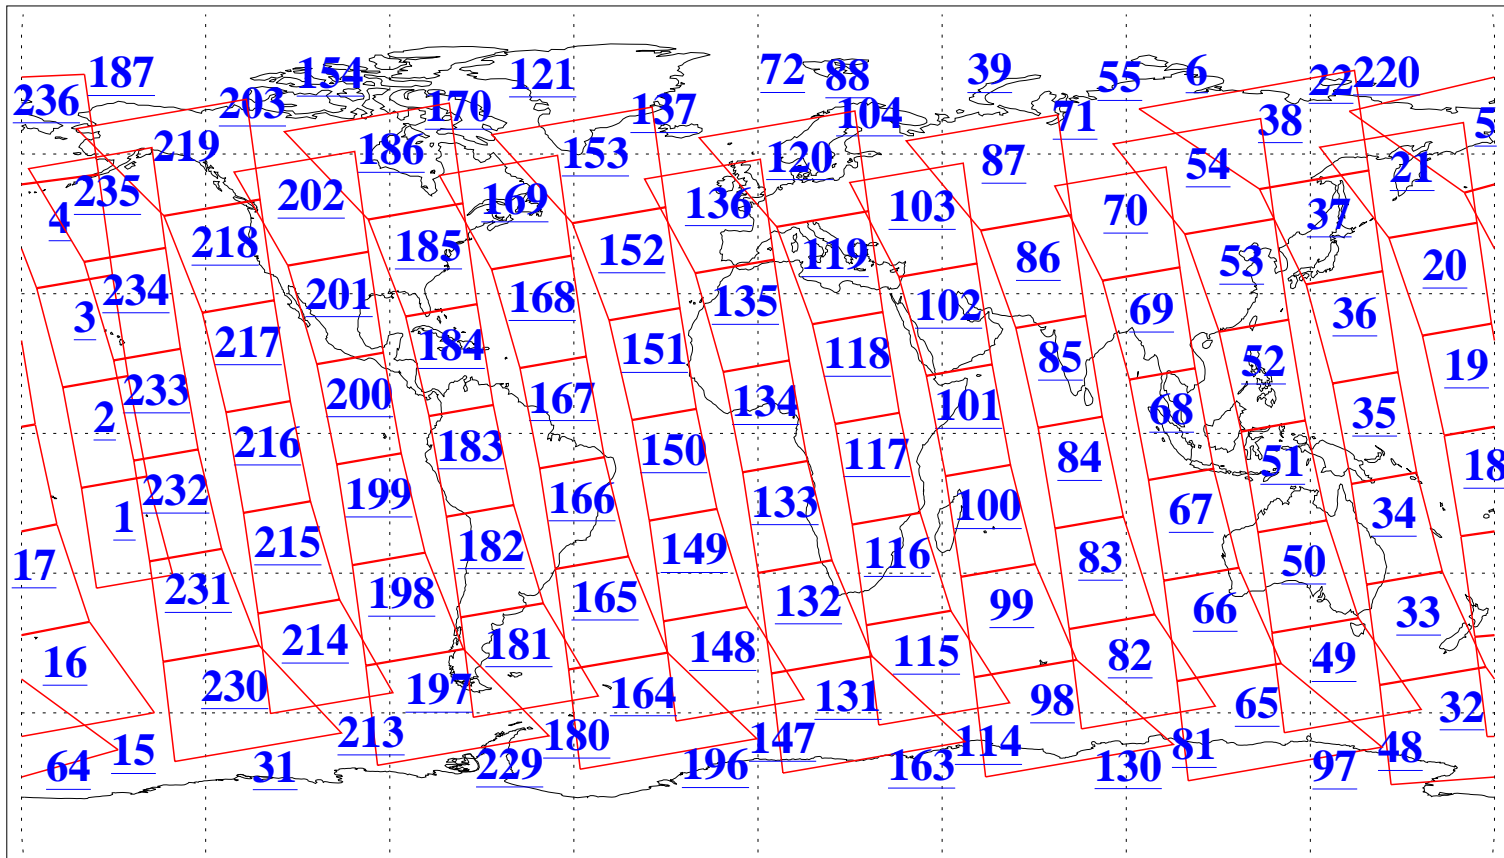

L1B Availability  
AMSU Granules: 239  
HSB Granules: 0  
AIRS Granules: 240

22 Jun 2018  
DoY 173  
Aqua Day 5893  
Granules: 1 to 120

Granules: 121 to 240

Legend: AMSU Available, HSB Available, AIRS Available

L1B Availability  
AMSU Granules: 239  
HSB Granules: 0  
AIRS Granules: 240

22 Jun 2018  
DoY 173  
Aqua Day 5893  
Ascending Granules

Descending Granules

Legend: AMSU Available, HSB Available, AIRS Available

L1B Availability  
 AMSU Granules: 239  
 HSB Granules: 0  
 AIRS Granules: 240

22 Jun 2018  
 DoY 173  
 Aqua Day 5893

Northern Hemisphere Granules

Southern Hemisphere Granules

Legend: AMSU Available, HSB Available, AIRS Available