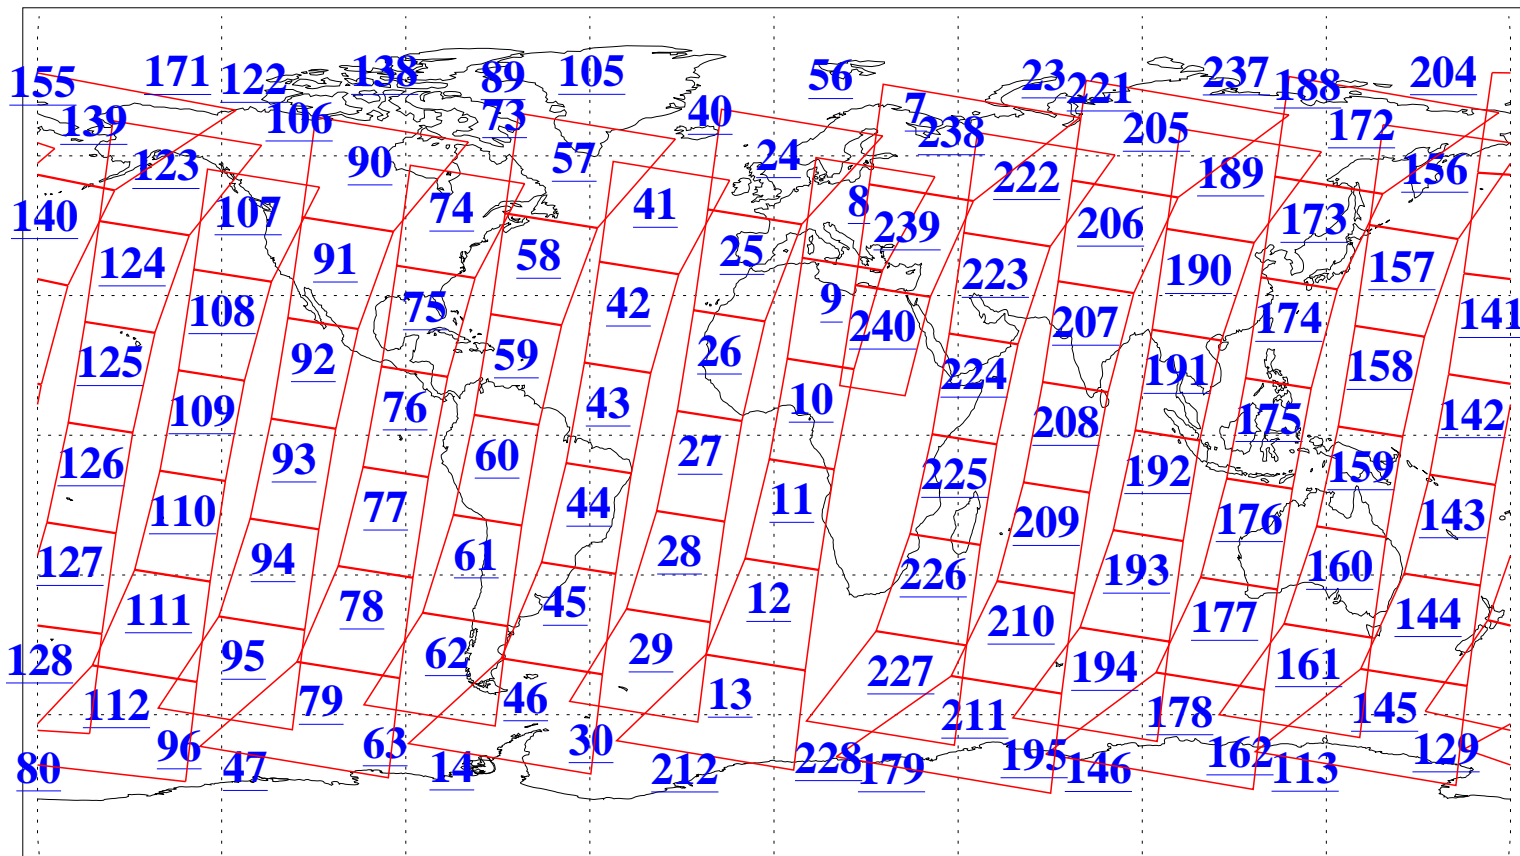

L1B Availability  
AMSU Granules: 239  
HSB Granules: 0  
AIRS Granules: 240

22 Jun 2018  
DoY 173  
Aqua Day 5893  
Granules: 1 to 120

Granules: 121 to 240

Legend: AMSU Available, HSB Available, AIRS Available

L1B Availability  
AMSU Granules: 239  
HSB Granules: 0  
AIRS Granules: 240

22 Jun 2018  
DoY 173  
Aqua Day 5893  
Ascending Granules

Descending Granules

Legend: AMSU Available, HSB Available, AIRS Available

L1B Availability  
 AMSU Granules: 239  
 HSB Granules: 0  
 AIRS Granules: 240

22 Jun 2018  
 DoY 173  
 Aqua Day 5893

Northern Hemisphere Granules

Southern Hemisphere Granules

Legend: AMSU Available, HSB Available, AIRS Available