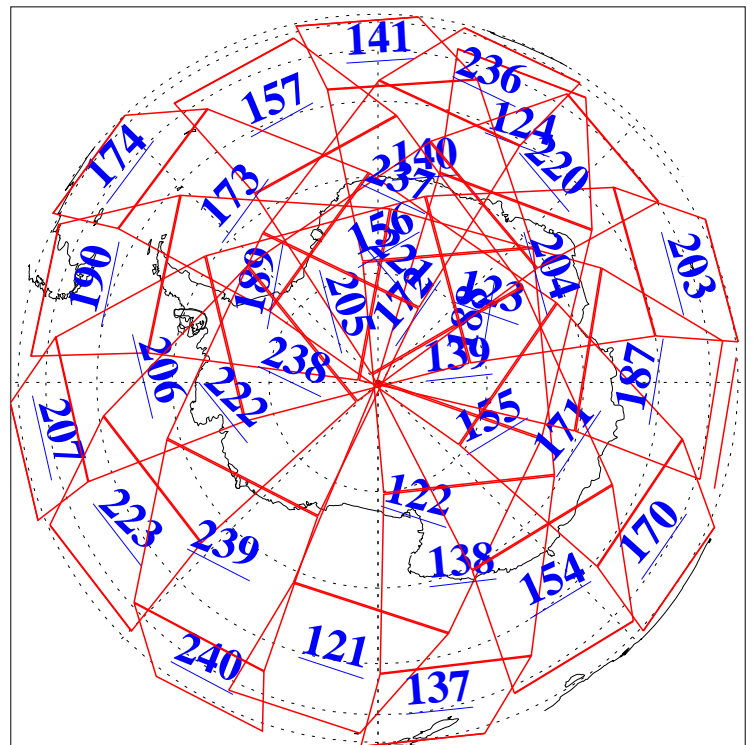

L1B Availability
AMSU Granules: 240
HSB Granules: 0
AIRS Granules: 240

21 Jun 2018
DoY 172
Aqua Day 5892
Granules: 1 to 120

Granules: 121 to 240

Legend: AMSU Available, HSB Available, AIRS Available

L1B Availability
AMSU Granules: 240
HSB Granules: 0
AIRS Granules: 240

21 Jun 2018
DoY 172
Aqua Day 5892

Ascending Granules

Descending Granules

Legend: AMSU Available, HSB Available, AIRS Available

L1B Availability
 AMSU Granules: 240
 HSB Granules: 0
 AIRS Granules: 240

21 Jun 2018
 DoY 172
 Aqua Day 5892

Northern Hemisphere Granules

Southern Hemisphere Granules

Legend: AMSU Available, HSB Available, AIRS Available