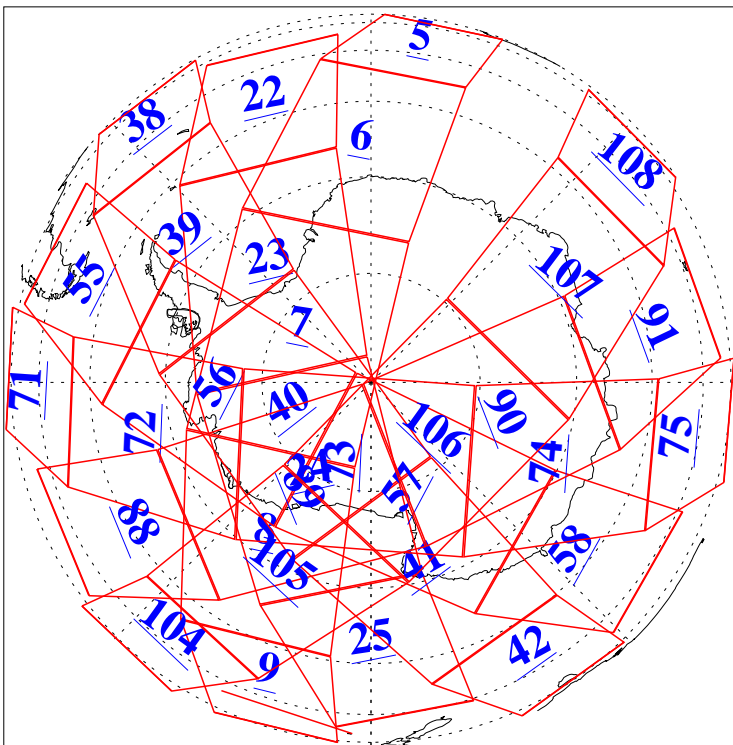

L1B Availability
AMSU Granules: 240
HSB Granules: 0
AIRS Granules: 240

21 Jun 2018
DoY 172
Aqua Day 5892
Granules: 1 to 120

Granules: 121 to 240

Legend: AMSU Available, HSB Available, AIRS Available

L1B Availability
AMSU Granules: 240
HSB Granules: 0
AIRS Granules: 240

21 Jun 2018
DoY 172
Aqua Day 5892

Ascending Granules

Descending Granules

Legend: AMSU Available, HSB Available, AIRS Available

L1B Availability
 AMSU Granules: 240
 HSB Granules: 0
 AIRS Granules: 240

21 Jun 2018
 DoY 172
 Aqua Day 5892

Northern Hemisphere Granules

Southern Hemisphere Granules

Legend: AMSU Available, HSB Available, AIRS Available