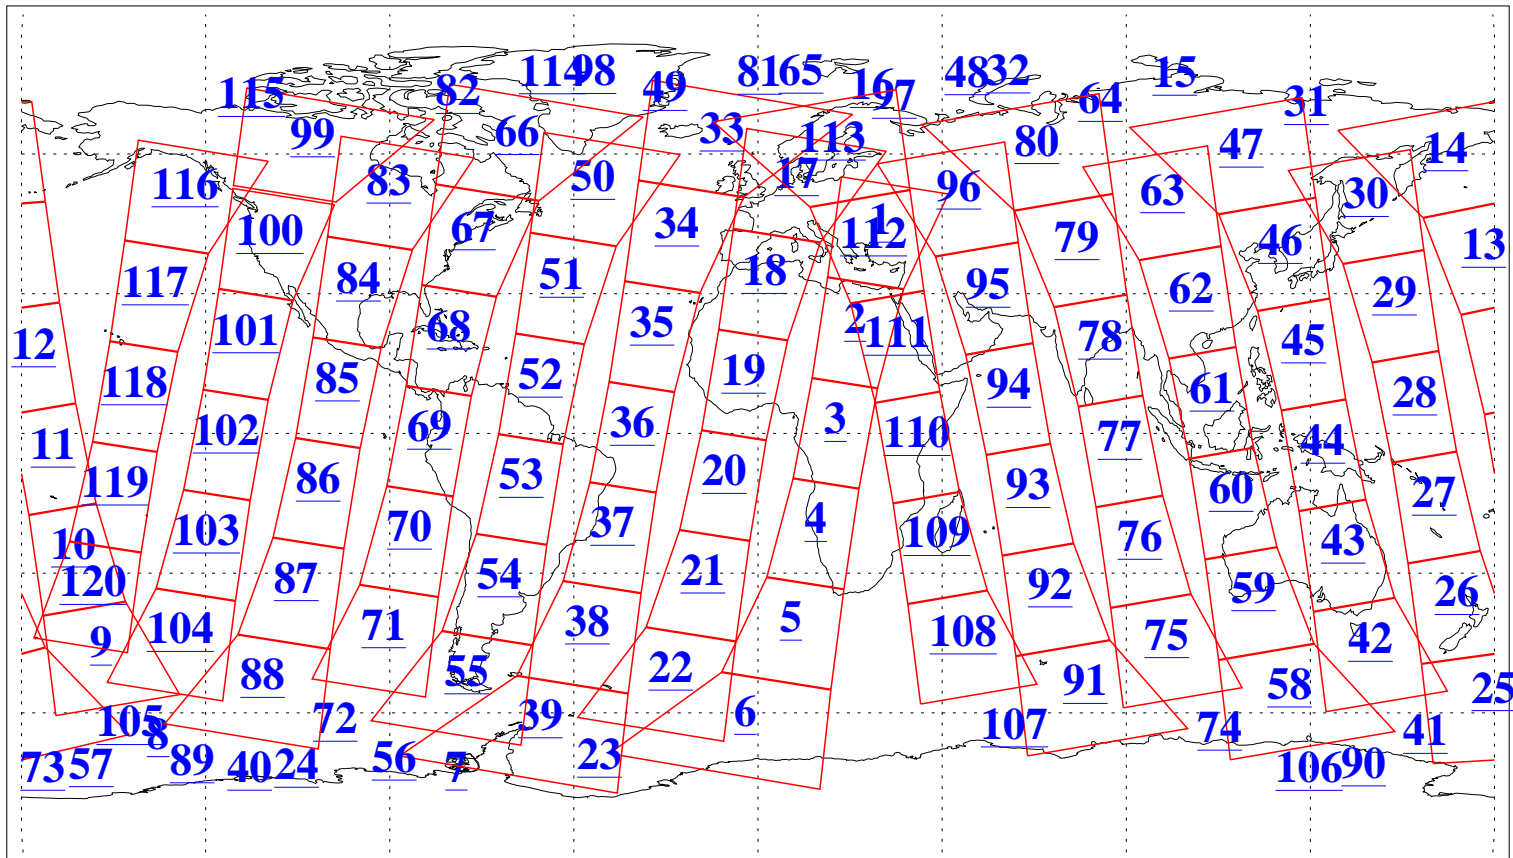

L1B Availability
AMSU Granules: 240
HSB Granules: 0
AIRS Granules: 240

21 Jun 2018
DoY 172
Aqua Day 5892
Granules: 1 to 120

Granules: 121 to 240

Legend: AMSU Available, HSB Available, AIRS Available

L1B Availability
AMSU Granules: 240
HSB Granules: 0
AIRS Granules: 240

21 Jun 2018
DoY 172
Aqua Day 5892

Ascending Granules

Descending Granules

Legend: AMSU Available, HSB Available, AIRS Available

L1B Availability
 AMSU Granules: 240
 HSB Granules: 0
 AIRS Granules: 240

21 Jun 2018
 DoY 172
 Aqua Day 5892

Northern Hemisphere Granules

Southern Hemisphere Granules

Legend: AMSU Available, HSB Available, AIRS Available