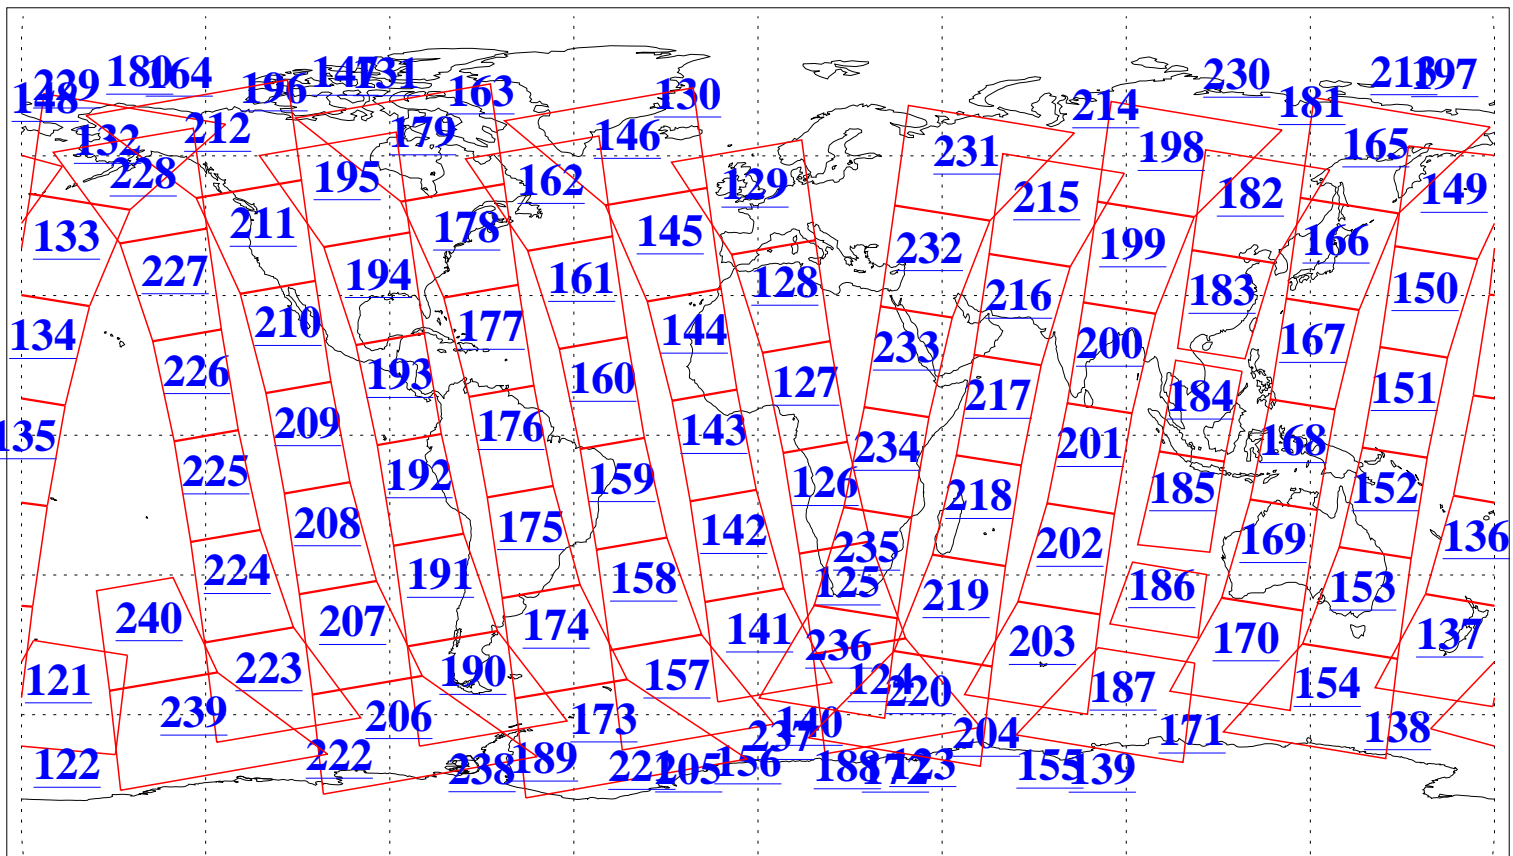

L1B Availability
AMSU Granules: 240
HSB Granules: 0
AIRS Granules: 240

21 Jun 2018
DoY 172
Aqua Day 5892
Granules: 1 to 120

Granules: 121 to 240

Legend: AMSU Available, HSB Available, AIRS Available

L1B Availability
AMSU Granules: 240
HSB Granules: 0
AIRS Granules: 240

21 Jun 2018
DoY 172
Aqua Day 5892

Ascending Granules

Descending Granules

Legend: AMSU Available, HSB Available, AIRS Available

L1B Availability
 AMSU Granules: 240
 HSB Granules: 0
 AIRS Granules: 240

21 Jun 2018
 DoY 172
 Aqua Day 5892

Northern Hemisphere Granules

Southern Hemisphere Granules

Legend: AMSU Available, HSB Available, AIRS Available