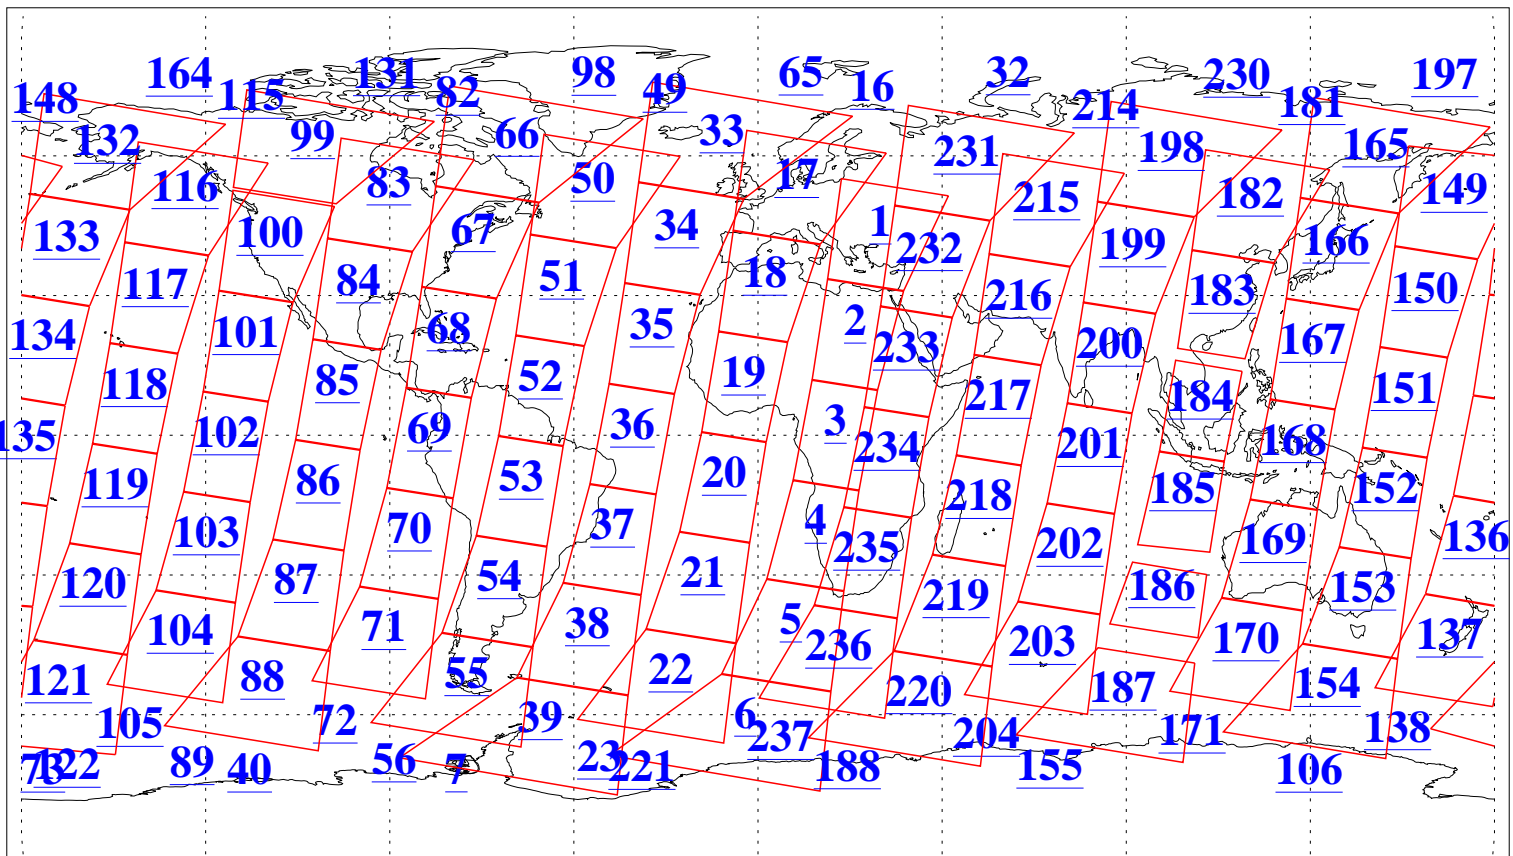

L1B Availability
AMSU Granules: 240
HSB Granules: 0
AIRS Granules: 240

21 Jun 2018
DoY 172
Aqua Day 5892
Granules: 1 to 120

Granules: 121 to 240

Legend: AMSU Available, HSB Available, AIRS Available

L1B Availability
AMSU Granules: 240
HSB Granules: 0
AIRS Granules: 240

21 Jun 2018
DoY 172
Aqua Day 5892

Ascending Granules

Descending Granules

Legend: AMSU Available, HSB Available, AIRS Available

L1B Availability
 AMSU Granules: 240
 HSB Granules: 0
 AIRS Granules: 240

21 Jun 2018
 DoY 172
 Aqua Day 5892

Northern Hemisphere Granules

Southern Hemisphere Granules

Legend: AMSU Available, HSB Available, AIRS Available