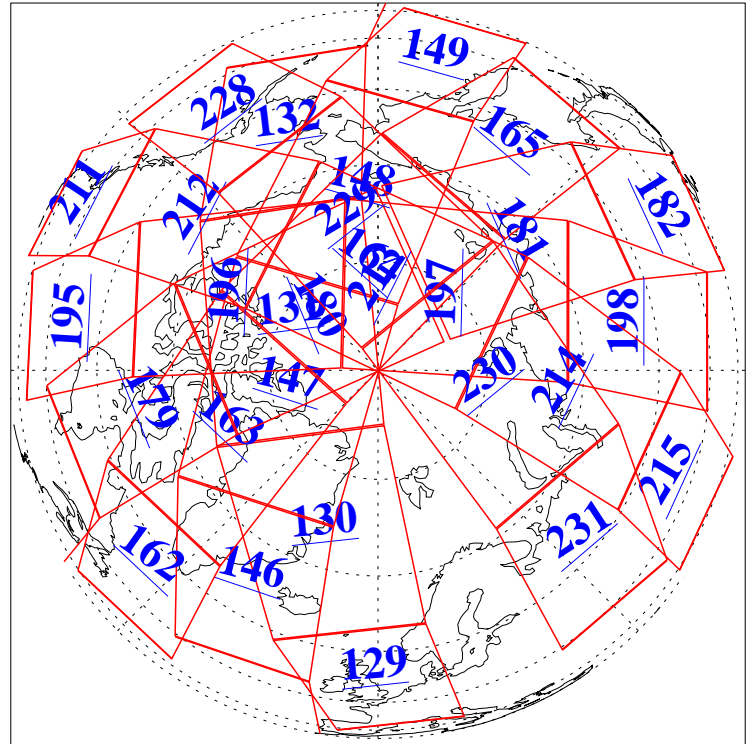

L1B Availability
AMSU Granules: 240
HSB Granules: 0
AIRS Granules: 240

21 Jun 2018
DoY 172
Aqua Day 5892
Granules: 1 to 120

Granules: 121 to 240

Legend: AMSU Available, HSB Available, AIRS Available

L1B Availability
AMSU Granules: 240
HSB Granules: 0
AIRS Granules: 240

21 Jun 2018
DoY 172
Aqua Day 5892

Ascending Granules

Descending Granules

Legend: AMSU Available, HSB Available, AIRS Available

L1B Availability
 AMSU Granules: 240
 HSB Granules: 0
 AIRS Granules: 240

21 Jun 2018
 DoY 172
 Aqua Day 5892

Northern Hemisphere Granules

Southern Hemisphere Granules

Legend: AMSU Available, HSB Available, AIRS Available