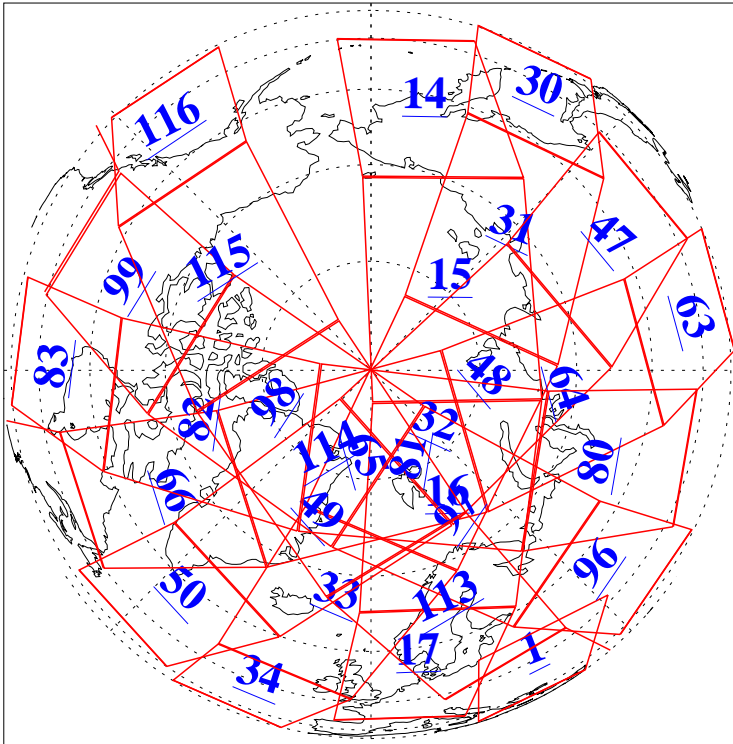

L1B Availability
AMSU Granules: 240
HSB Granules: 0
AIRS Granules: 240

21 Jun 2018
DoY 172
Aqua Day 5892
Granules: 1 to 120

Granules: 121 to 240

Legend: AMSU Available, HSB Available, AIRS Available

L1B Availability
AMSU Granules: 240
HSB Granules: 0
AIRS Granules: 240

21 Jun 2018
DoY 172
Aqua Day 5892

Ascending Granules

Descending Granules

Legend: AMSU Available, HSB Available, AIRS Available

L1B Availability
 AMSU Granules: 240
 HSB Granules: 0
 AIRS Granules: 240

21 Jun 2018
 DoY 172
 Aqua Day 5892

Northern Hemisphere Granules

Southern Hemisphere Granules

Legend: AMSU Available, HSB Available, AIRS Available