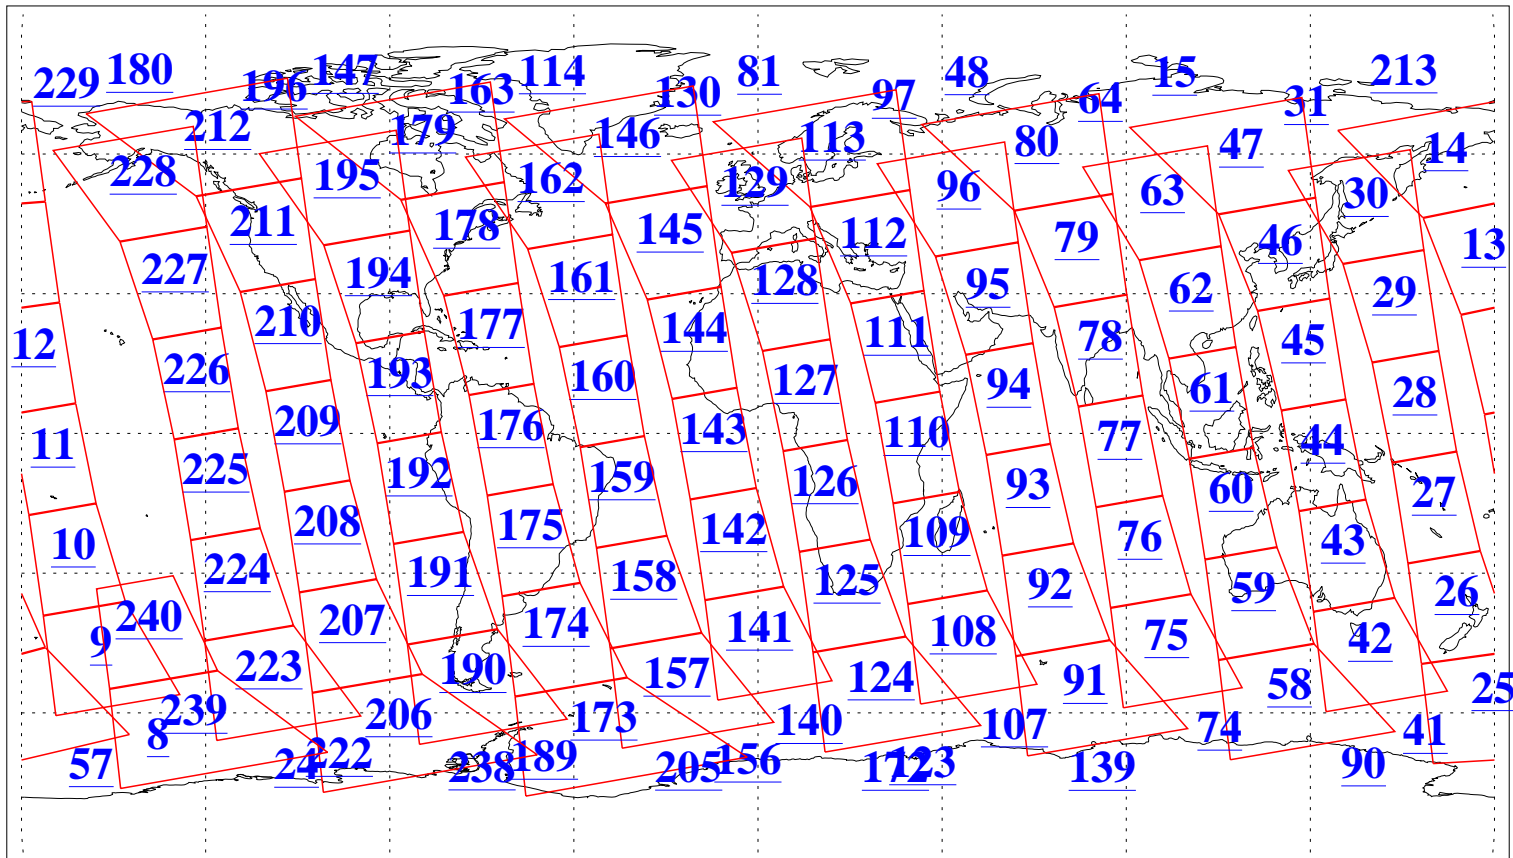

L1B Availability
AMSU Granules: 240
HSB Granules: 0
AIRS Granules: 240

21 Jun 2018
DoY 172
Aqua Day 5892
Granules: 1 to 120

Granules: 121 to 240

Legend: AMSU Available, HSB Available, AIRS Available

L1B Availability
AMSU Granules: 240
HSB Granules: 0
AIRS Granules: 240

21 Jun 2018
DoY 172
Aqua Day 5892

Ascending Granules

Descending Granules

Legend: AMSU Available, HSB Available, AIRS Available

L1B Availability
 AMSU Granules: 240
 HSB Granules: 0
 AIRS Granules: 240

21 Jun 2018
 DoY 172
 Aqua Day 5892

Northern Hemisphere Granules

Southern Hemisphere Granules

Legend: AMSU Available, HSB Available, AIRS Available