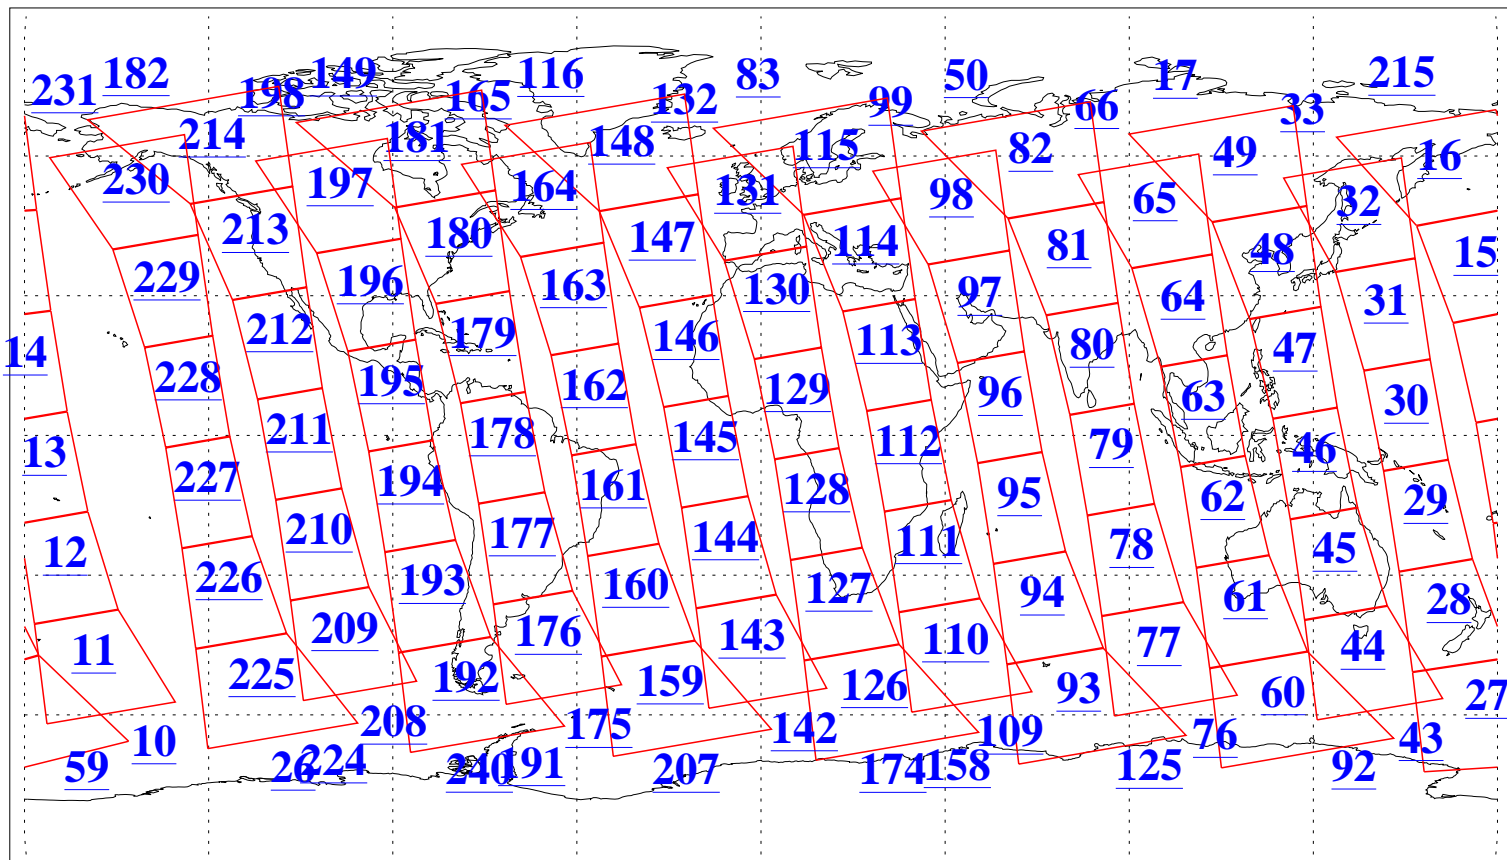

L1B Availability
AMSU Granules: 240
HSB Granules: 0
AIRS Granules: 240

19 Jun 2018
DoY 170
Aqua Day 5890
Granules: 1 to 120

Granules: 121 to 240

Legend: AMSU Available, HSB Available, AIRS Available

L1B Availability
AMSU Granules: 240
HSB Granules: 0
AIRS Granules: 240

19 Jun 2018
DoY 170
Aqua Day 5890
Ascending Granules

Descending Granules

Legend: AMSU Available, HSB Available, AIRS Available

L1B Availability
 AMSU Granules: 240
 HSB Granules: 0
 AIRS Granules: 240

19 Jun 2018
 DoY 170
 Aqua Day 5890

Northern Hemisphere Granules

Southern Hemisphere Granules

Legend: AMSU Available, HSB Available, AIRS Available