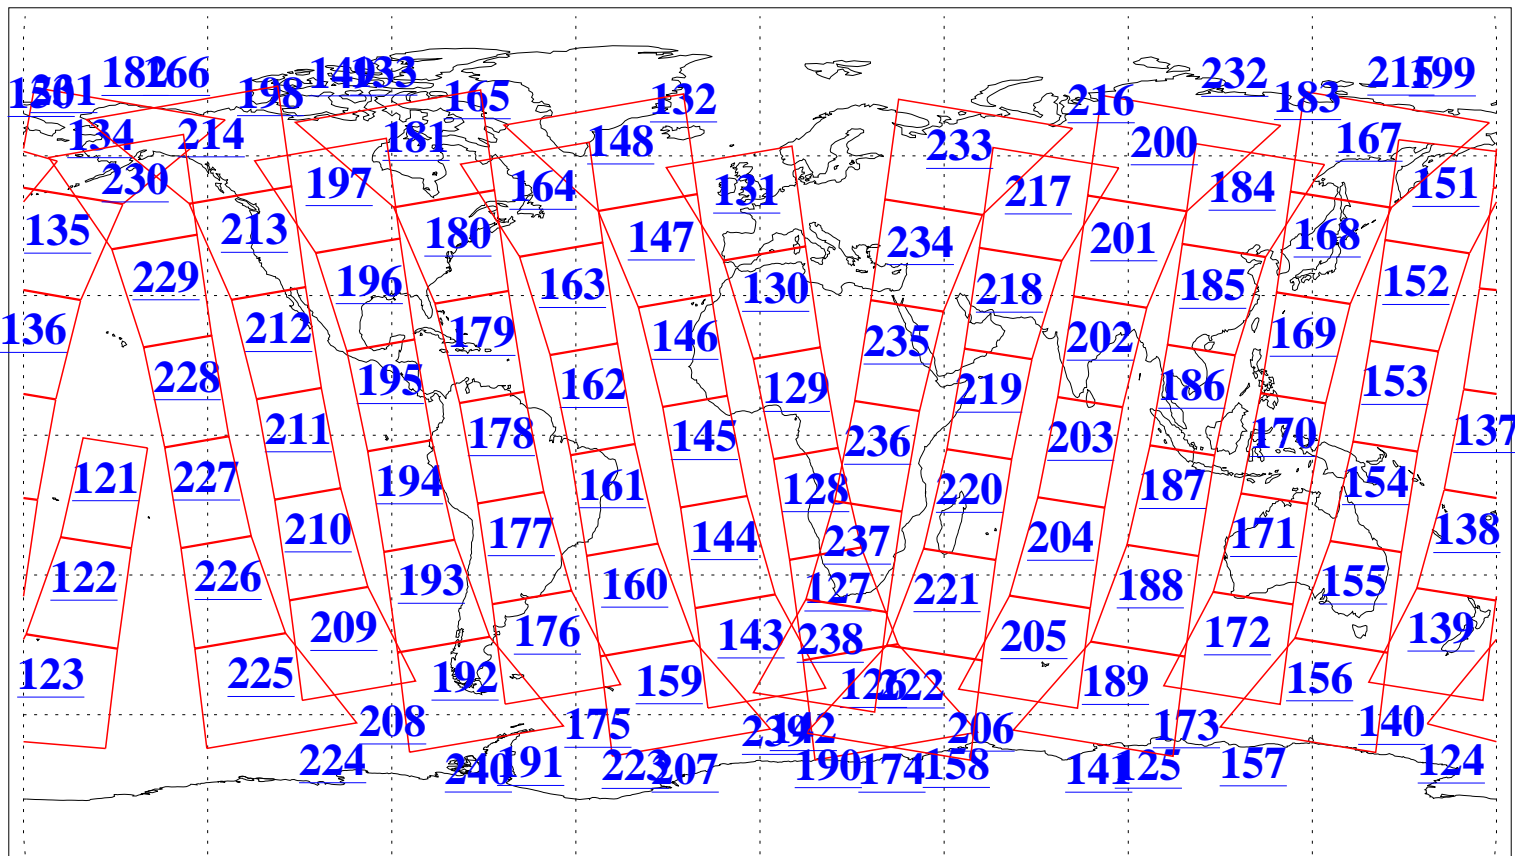

L1B Availability
AMSU Granules: 240
HSB Granules: 0
AIRS Granules: 240

19 Jun 2018
DoY 170
Aqua Day 5890
Granules: 1 to 120

Granules: 121 to 240

Legend: AMSU Available, HSB Available, AIRS Available

L1B Availability
AMSU Granules: 240
HSB Granules: 0
AIRS Granules: 240

19 Jun 2018
DoY 170
Aqua Day 5890
Ascending Granules

Descending Granules

Legend: AMSU Available, HSB Available, AIRS Available

L1B Availability
 AMSU Granules: 240
 HSB Granules: 0
 AIRS Granules: 240

19 Jun 2018
 DoY 170
 Aqua Day 5890

Northern Hemisphere Granules

Southern Hemisphere Granules

Legend: AMSU Available, HSB Available, AIRS Available