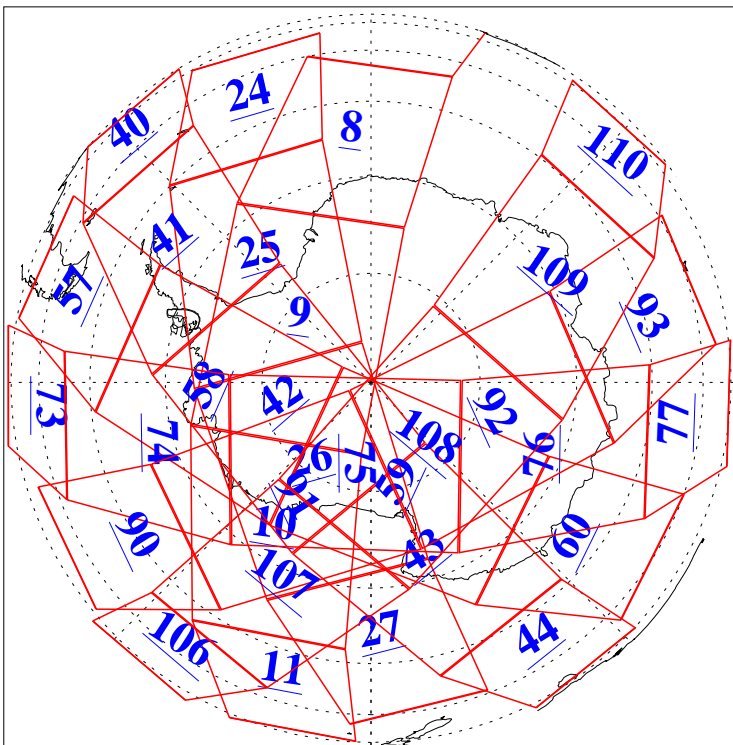

L1B Availability
AMSU Granules: 240
HSB Granules: 0
AIRS Granules: 240

19 Jun 2018
DoY 170
Aqua Day 5890
Granules: 1 to 120

Granules: 121 to 240

Legend: AMSU Available, HSB Available, AIRS Available

L1B Availability
AMSU Granules: 240
HSB Granules: 0
AIRS Granules: 240

19 Jun 2018
DoY 170
Aqua Day 5890
Ascending Granules

Descending Granules

Legend: AMSU Available, HSB Available, AIRS Available

L1B Availability
 AMSU Granules: 240
 HSB Granules: 0
 AIRS Granules: 240

19 Jun 2018
 DoY 170
 Aqua Day 5890

Northern Hemisphere Granules

Southern Hemisphere Granules

Legend: AMSU Available, HSB Available, AIRS Available