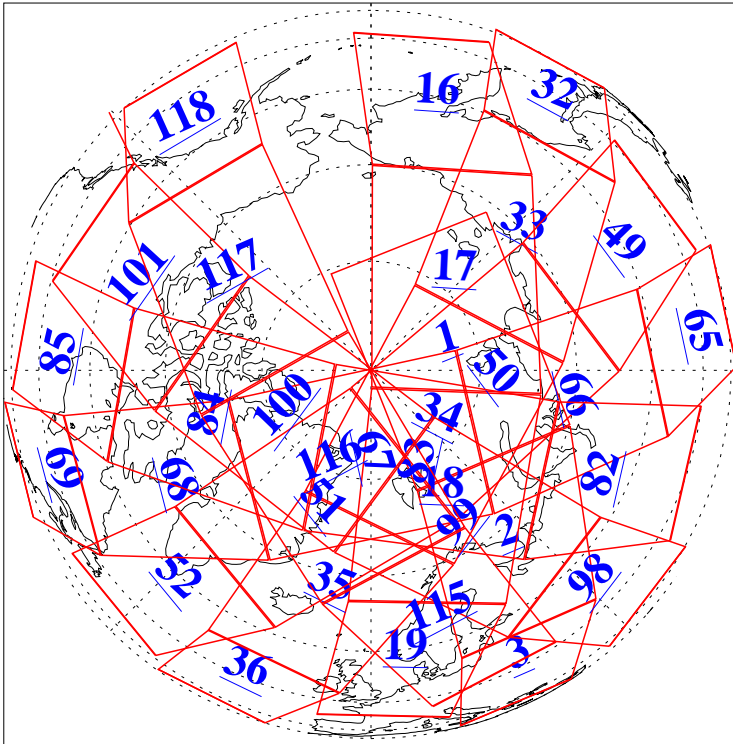

L1B Availability
AMSU Granules: 240
HSB Granules: 0
AIRS Granules: 240

19 Jun 2018
DoY 170
Aqua Day 5890
Granules: 1 to 120

Granules: 121 to 240

Legend: AMSU Available, HSB Available, AIRS Available

L1B Availability
AMSU Granules: 240
HSB Granules: 0
AIRS Granules: 240

19 Jun 2018
DoY 170
Aqua Day 5890
Ascending Granules

Descending Granules

Legend: AMSU Available, HSB Available, AIRS Available

L1B Availability
 AMSU Granules: 240
 HSB Granules: 0
 AIRS Granules: 240

19 Jun 2018
 DoY 170
 Aqua Day 5890

Northern Hemisphere Granules

Southern Hemisphere Granules

Legend: AMSU Available, HSB Available, AIRS Available