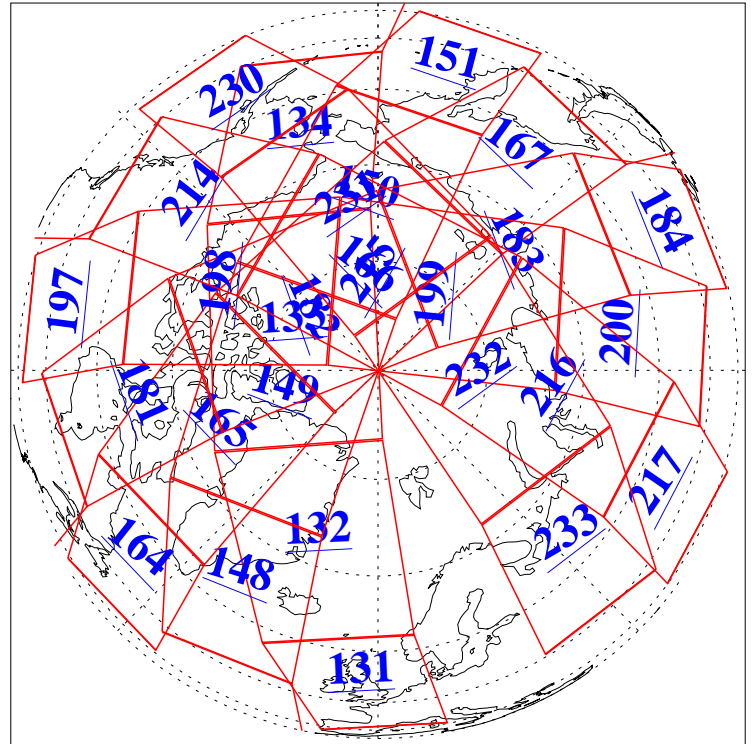

L1B Availability
AMSU Granules: 240
HSB Granules: 0
AIRS Granules: 240

19 Jun 2018
DoY 170
Aqua Day 5890
Granules: 1 to 120

Granules: 121 to 240

Legend: AMSU Available, HSB Available, AIRS Available

L1B Availability
AMSU Granules: 240
HSB Granules: 0
AIRS Granules: 240

19 Jun 2018
DoY 170
Aqua Day 5890
Ascending Granules

Descending Granules

Legend: AMSU Available, HSB Available, AIRS Available

L1B Availability
 AMSU Granules: 240
 HSB Granules: 0
 AIRS Granules: 240

19 Jun 2018
 DoY 170
 Aqua Day 5890

Northern Hemisphere Granules

Southern Hemisphere Granules

Legend: AMSU Available, HSB Available, AIRS Available