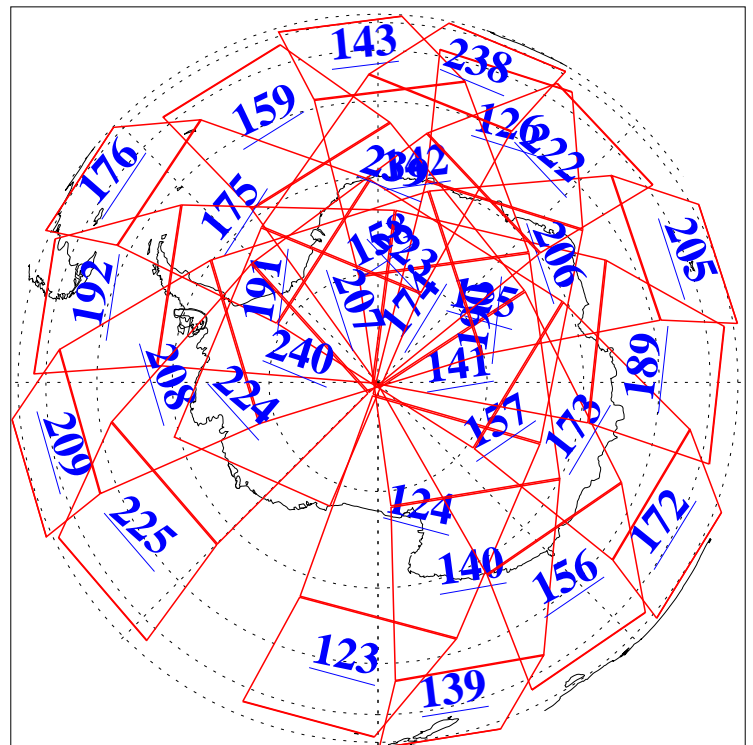

L1B Availability
AMSU Granules: 240
HSB Granules: 0
AIRS Granules: 240

19 Jun 2018
DoY 170
Aqua Day 5890
Granules: 1 to 120

Granules: 121 to 240

Legend: AMSU Available, HSB Available, AIRS Available

L1B Availability
AMSU Granules: 240
HSB Granules: 0
AIRS Granules: 240

19 Jun 2018
DoY 170
Aqua Day 5890
Ascending Granules

Descending Granules

Legend: AMSU Available, HSB Available, AIRS Available

L1B Availability
 AMSU Granules: 240
 HSB Granules: 0
 AIRS Granules: 240

19 Jun 2018
 DoY 170
 Aqua Day 5890

Northern Hemisphere Granules

Southern Hemisphere Granules

Legend: AMSU Available, HSB Available, AIRS Available