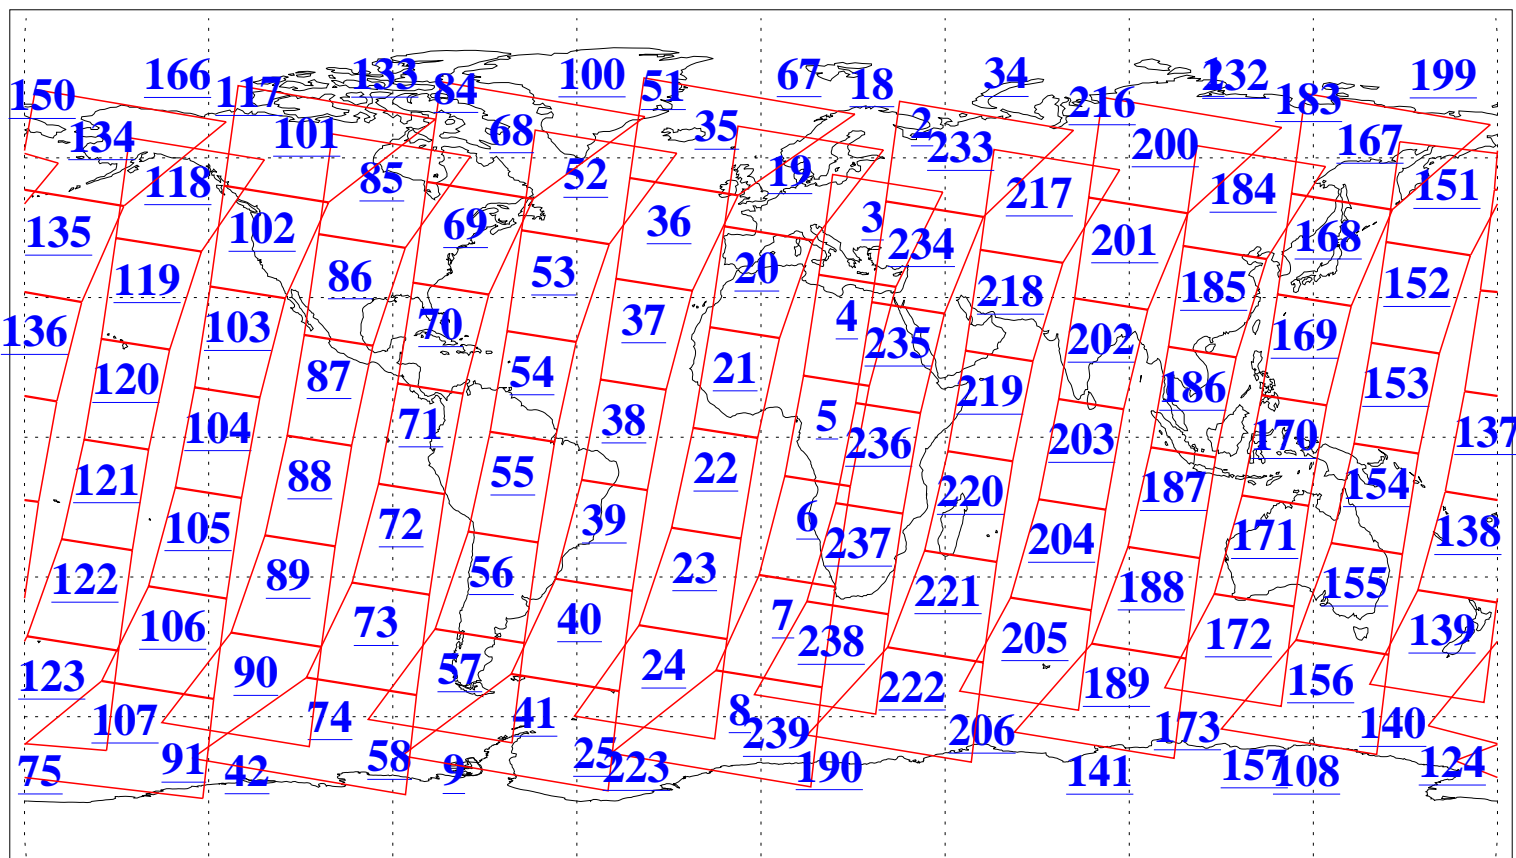

L1B Availability
AMSU Granules: 240
HSB Granules: 0
AIRS Granules: 240

19 Jun 2018
DoY 170
Aqua Day 5890
Granules: 1 to 120

Granules: 121 to 240

Legend: AMSU Available, HSB Available, AIRS Available

L1B Availability
AMSU Granules: 240
HSB Granules: 0
AIRS Granules: 240

19 Jun 2018
DoY 170
Aqua Day 5890
Ascending Granules

Descending Granules

Legend: AMSU Available, HSB Available, AIRS Available

L1B Availability
 AMSU Granules: 240
 HSB Granules: 0
 AIRS Granules: 240

19 Jun 2018
 DoY 170
 Aqua Day 5890

Northern Hemisphere Granules

Southern Hemisphere Granules

Legend: AMSU Available, HSB Available, AIRS Available