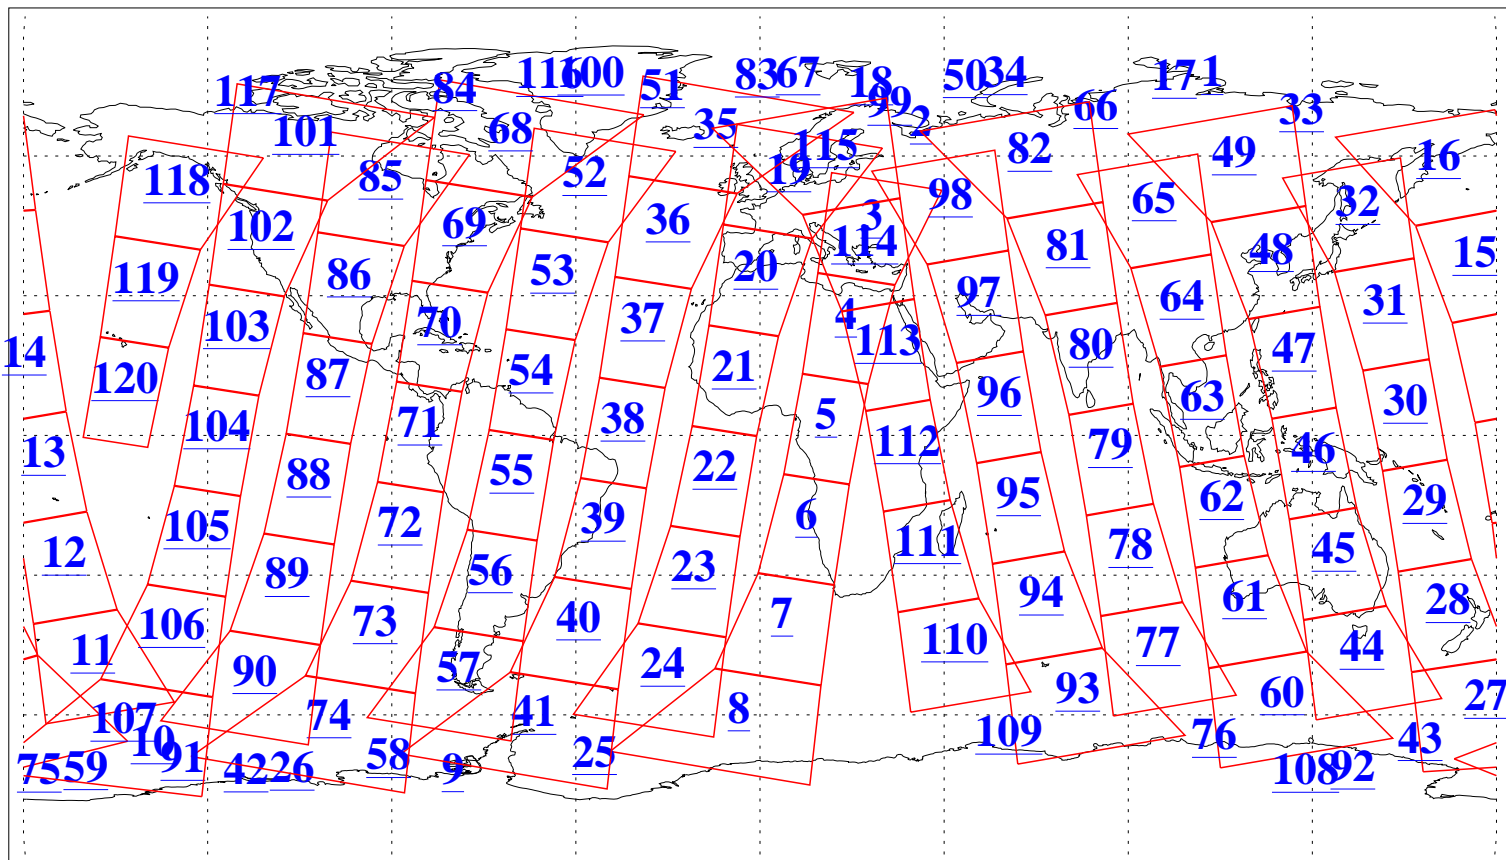

L1B Availability
AMSU Granules: 240
HSB Granules: 0
AIRS Granules: 240

19 Jun 2018
DoY 170
Aqua Day 5890
Granules: 1 to 120

Granules: 121 to 240

Legend: AMSU Available, HSB Available, AIRS Available

L1B Availability
AMSU Granules: 240
HSB Granules: 0
AIRS Granules: 240

19 Jun 2018
DoY 170
Aqua Day 5890
Ascending Granules

Descending Granules

Legend: AMSU Available, HSB Available, AIRS Available

L1B Availability
 AMSU Granules: 240
 HSB Granules: 0
 AIRS Granules: 240

19 Jun 2018
 DoY 170
 Aqua Day 5890

Northern Hemisphere Granules

Southern Hemisphere Granules

Legend: AMSU Available, HSB Available, AIRS Available