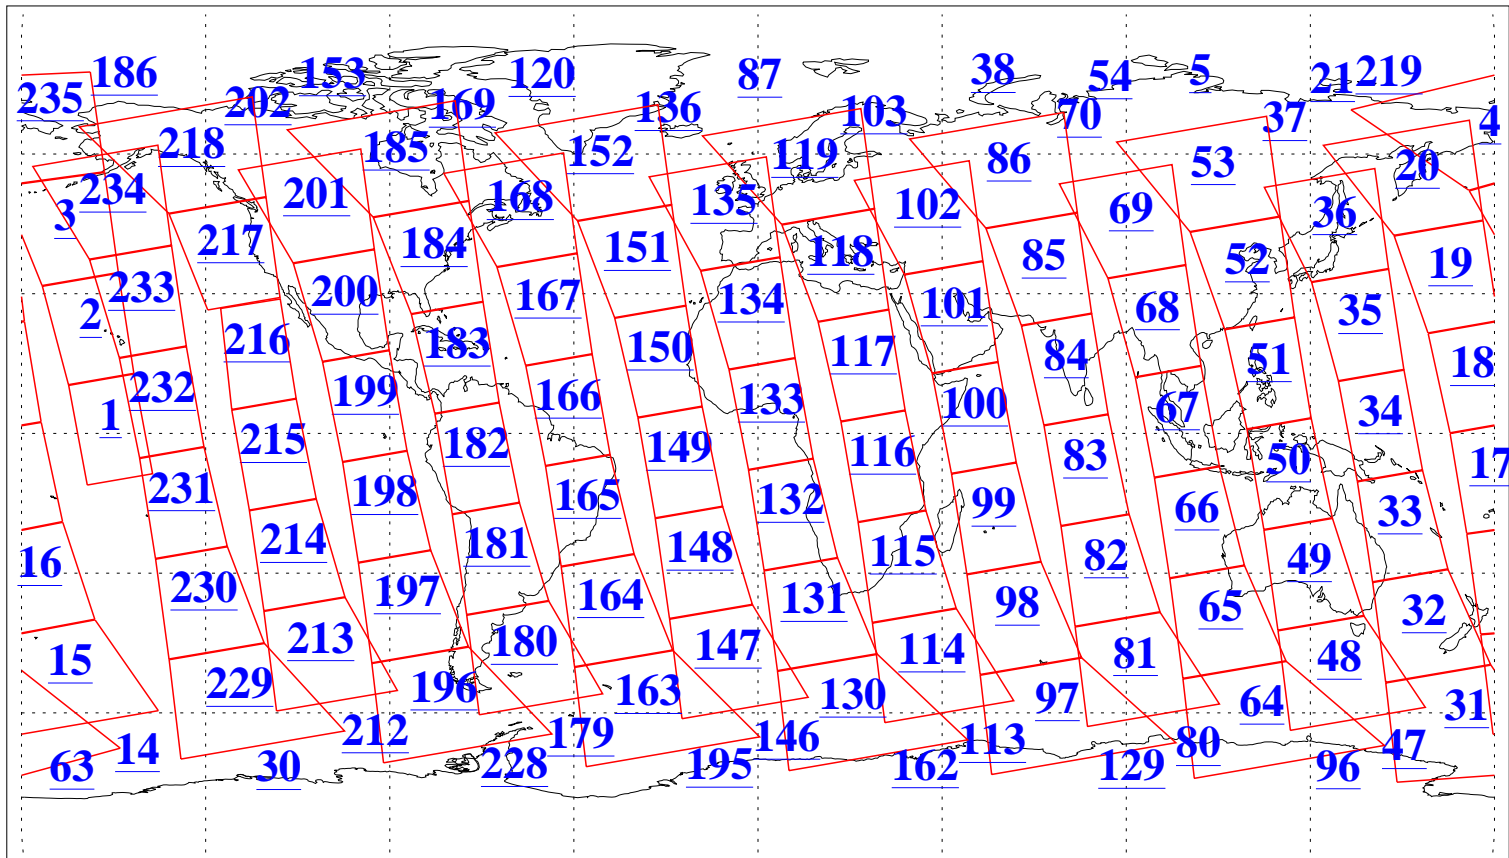

L1B Availability
AMSU Granules: 240
HSB Granules: 0
AIRS Granules: 240

15 Jun 2018
DoY 166
Aqua Day 5886
Granules: 1 to 120

Granules: 121 to 240

Legend: AMSU Available, HSB Available, AIRS Available

L1B Availability
AMSU Granules: 240
HSB Granules: 0
AIRS Granules: 240

15 Jun 2018
DoY 166
Aqua Day 5886

Ascending Granules

Descending Granules

Legend: AMSU Available, HSB Available, AIRS Available

L1B Availability
 AMSU Granules: 240
 HSB Granules: 0
 AIRS Granules: 240

15 Jun 2018
 DoY 166
 Aqua Day 5886

Northern Hemisphere Granules

Southern Hemisphere Granules

Legend: AMSU Available, HSB Available, AIRS Available