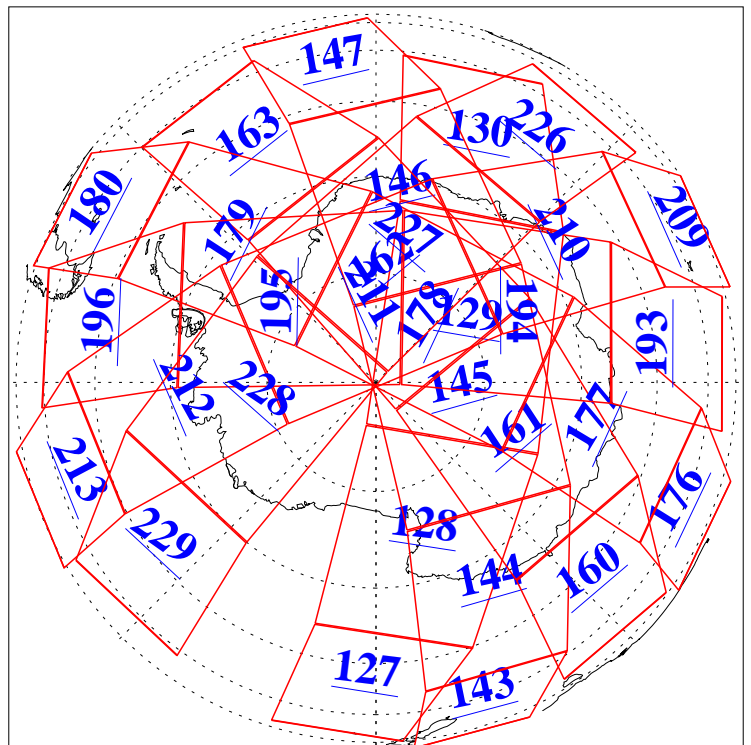

15 Jun 2018
DoY 166
Aqua Day 5886

Ascending Granules

Descending Granules

Legend: AMSU Available, HSB Available, AIRS Available

L1B Availability
 AMSU Granules: 240
 HSB Granules: 0
 AIRS Granules: 240

15 Jun 2018
 DoY 166
 Aqua Day 5886

Northern Hemisphere Granules

Southern Hemisphere Granules

Legend: AMSU Available, HSB Available, AIRS Available