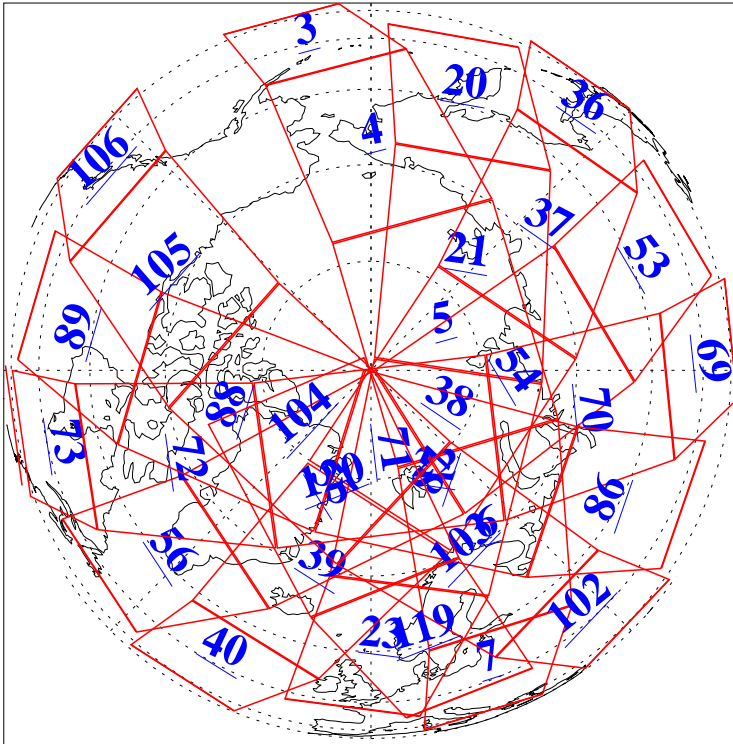

L1B Availability
AMSU Granules: 240
HSB Granules: 0
AIRS Granules: 240

15 Jun 2018
DoY 166
Aqua Day 5886
Granules: 1 to 120

Granules: 121 to 240

Legend: AMSU Available, HSB Available, AIRS Available

L1B Availability
AMSU Granules: 240
HSB Granules: 0
AIRS Granules: 240

15 Jun 2018
DoY 166
Aqua Day 5886

Ascending Granules

Descending Granules

Legend: AMSU Available, HSB Available, AIRS Available

L1B Availability
 AMSU Granules: 240
 HSB Granules: 0
 AIRS Granules: 240

15 Jun 2018
 DoY 166
 Aqua Day 5886

Northern Hemisphere Granules

Southern Hemisphere Granules

Legend: AMSU Available, HSB Available, AIRS Available