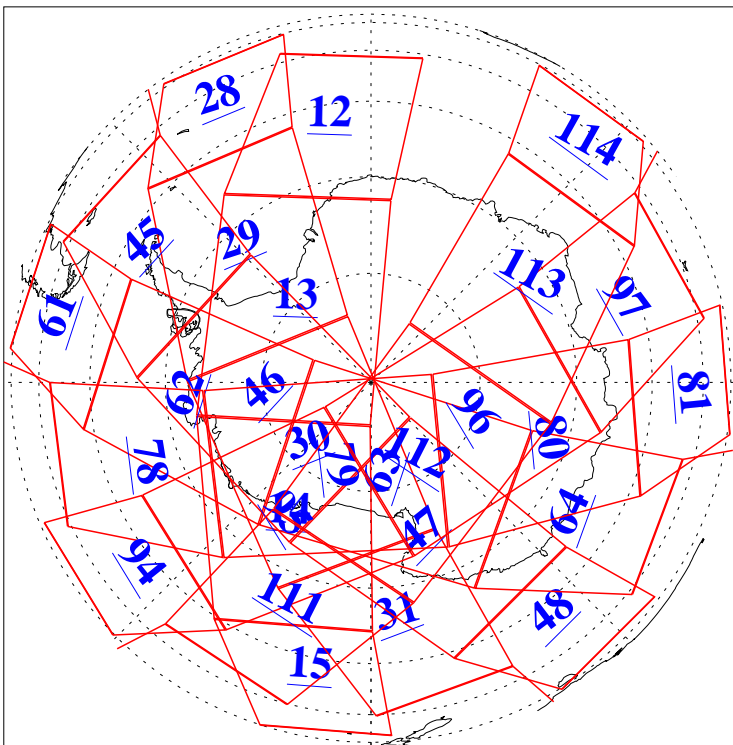

L1B Availability
AMSU Granules: 240
HSB Granules: 0
AIRS Granules: 240

15 Jun 2018
DoY 166
Aqua Day 5886
Granules: 1 to 120

Granules: 121 to 240

Legend: AMSU Available, HSB Available, AIRS Available

L1B Availability
AMSU Granules: 240
HSB Granules: 0
AIRS Granules: 240

15 Jun 2018
DoY 166
Aqua Day 5886

Ascending Granules

Descending Granules

Legend: AMSU Available, HSB Available, AIRS Available

L1B Availability
 AMSU Granules: 240
 HSB Granules: 0
 AIRS Granules: 240

15 Jun 2018
 DoY 166
 Aqua Day 5886

Northern Hemisphere Granules

Southern Hemisphere Granules

Legend: AMSU Available, HSB Available, AIRS Available