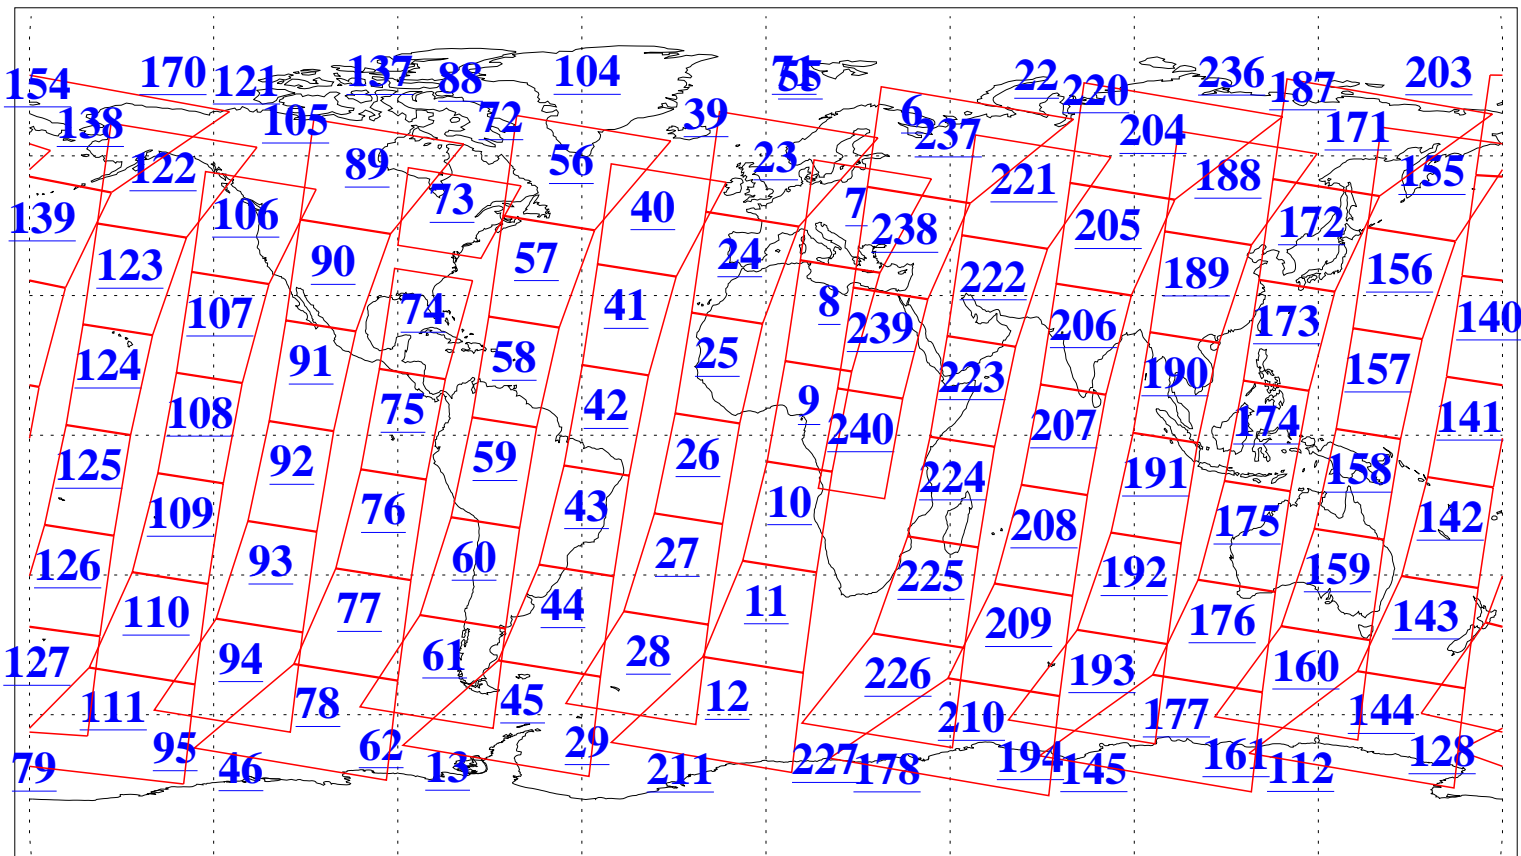

L1B Availability
AMSU Granules: 240
HSB Granules: 0
AIRS Granules: 240

15 Jun 2018
DoY 166
Aqua Day 5886
Granules: 1 to 120

Granules: 121 to 240

Legend: AMSU Available, HSB Available, AIRS Available

L1B Availability
AMSU Granules: 240
HSB Granules: 0
AIRS Granules: 240

15 Jun 2018
DoY 166
Aqua Day 5886

Ascending Granules

Descending Granules

Legend: AMSU Available, HSB Available, AIRS Available

L1B Availability
 AMSU Granules: 240
 HSB Granules: 0
 AIRS Granules: 240

15 Jun 2018
 DoY 166
 Aqua Day 5886

Northern Hemisphere Granules

Southern Hemisphere Granules

Legend: AMSU Available, HSB Available, AIRS Available