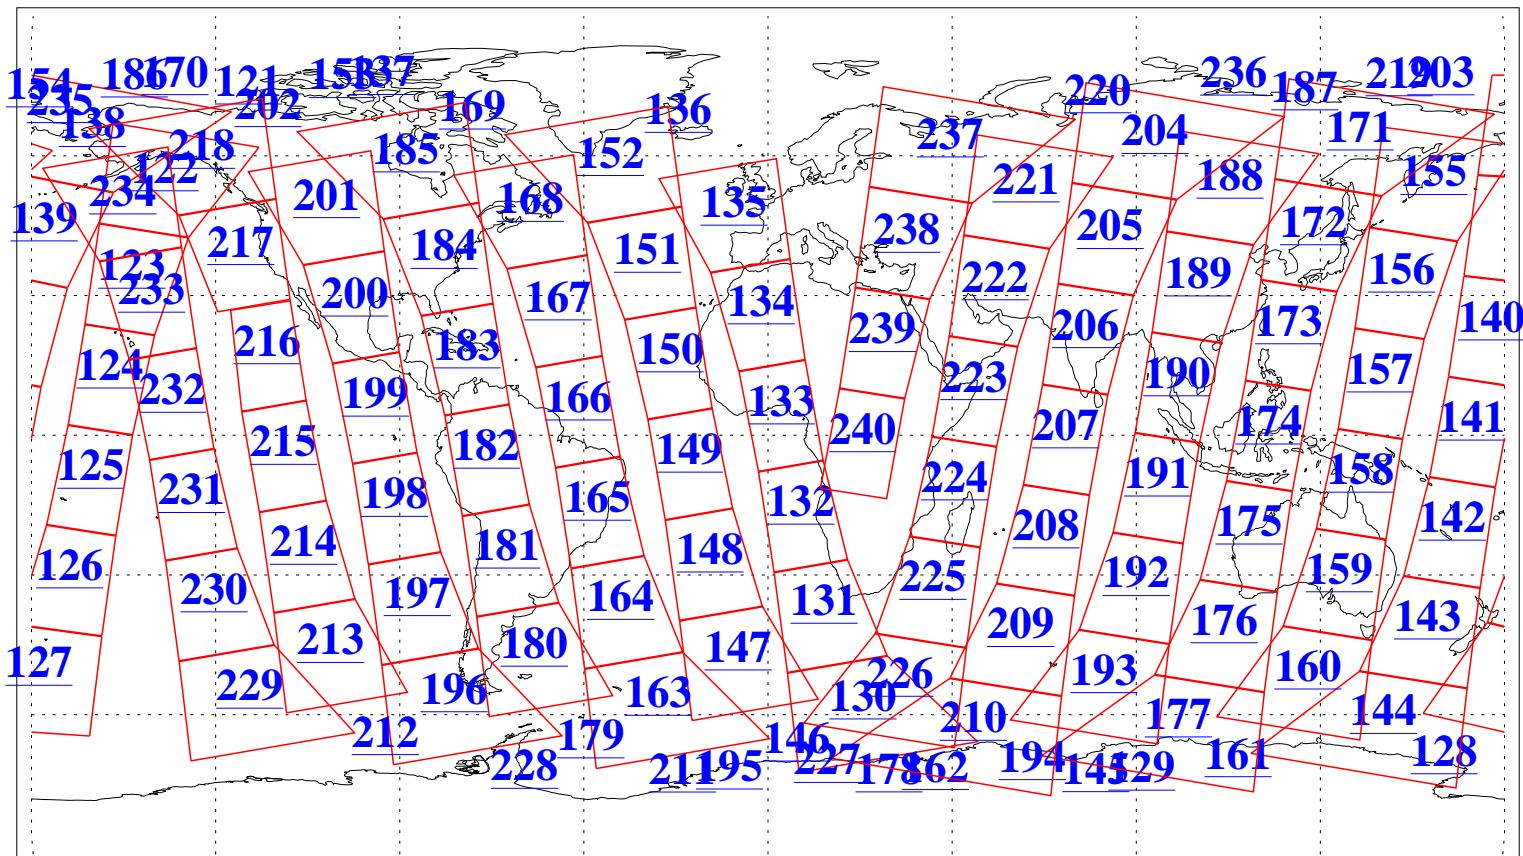

L1B Availability
AMSU Granules: 240
HSB Granules: 0
AIRS Granules: 240

15 Jun 2018
DoY 166
Aqua Day 5886
Granules: 1 to 120

Granules: 121 to 240

Legend: AMSU Available, HSB Available, AIRS Available

L1B Availability
AMSU Granules: 240
HSB Granules: 0
AIRS Granules: 240

15 Jun 2018
DoY 166
Aqua Day 5886

Ascending Granules

Descending Granules

Legend: AMSU Available, HSB Available, AIRS Available

L1B Availability
 AMSU Granules: 240
 HSB Granules: 0
 AIRS Granules: 240

15 Jun 2018
 DoY 166
 Aqua Day 5886

Northern Hemisphere Granules

Southern Hemisphere Granules

Legend: AMSU Available, HSB Available, AIRS Available