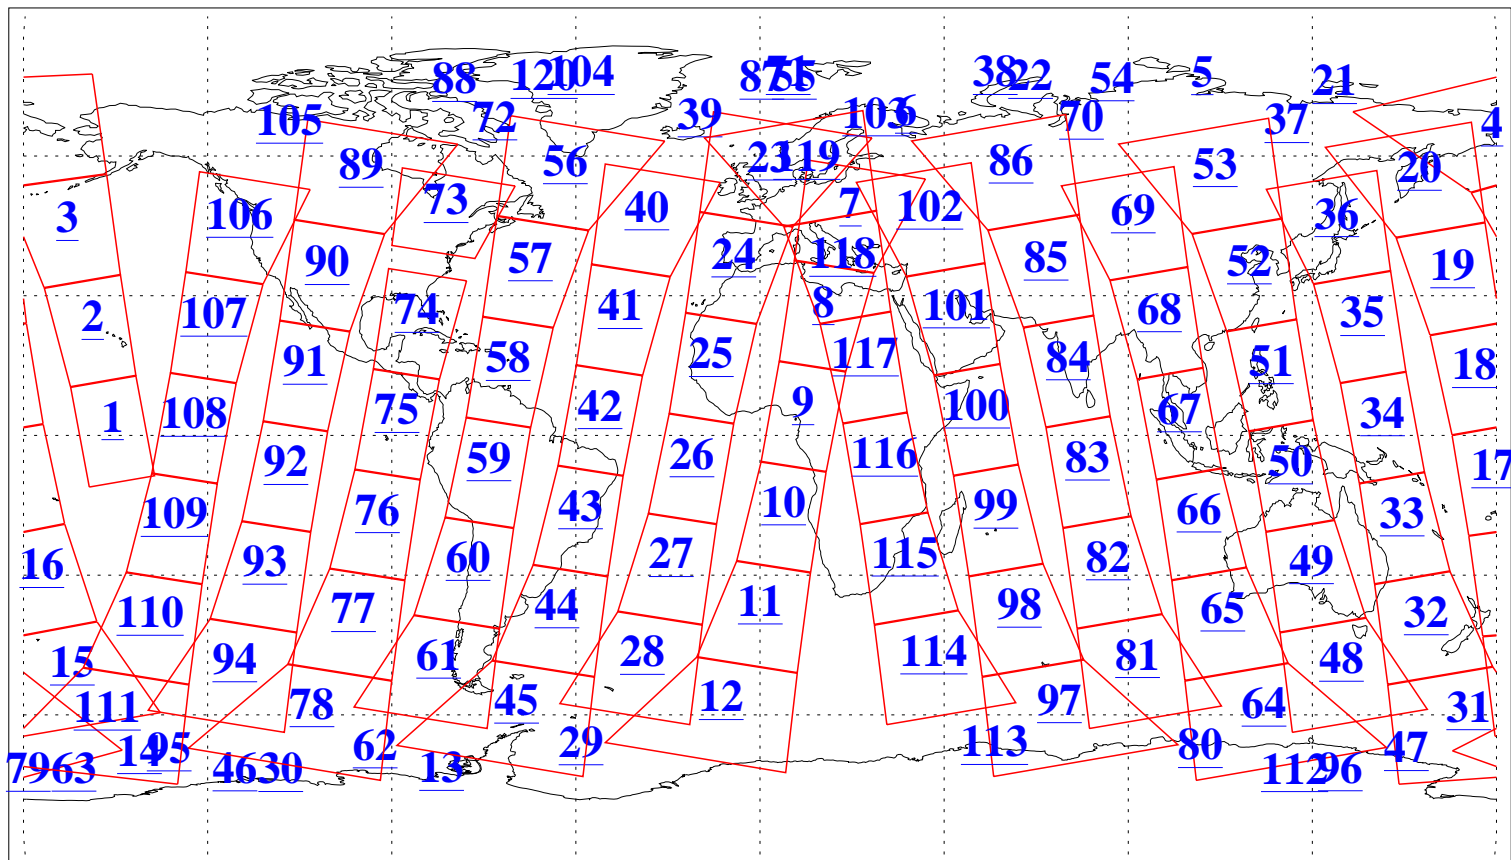

L1B Availability
AMSU Granules: 240
HSB Granules: 0
AIRS Granules: 240

15 Jun 2018
DoY 166
Aqua Day 5886
Granules: 1 to 120

Granules: 121 to 240

Legend: AMSU Available, HSB Available, AIRS Available

L1B Availability
AMSU Granules: 240
HSB Granules: 0
AIRS Granules: 240

15 Jun 2018
DoY 166
Aqua Day 5886

Ascending Granules

Descending Granules

Legend: AMSU Available, HSB Available, AIRS Available

L1B Availability
 AMSU Granules: 240
 HSB Granules: 0
 AIRS Granules: 240

15 Jun 2018
 DoY 166
 Aqua Day 5886

Northern Hemisphere Granules

Southern Hemisphere Granules

Legend: AMSU Available, HSB Available, AIRS Available