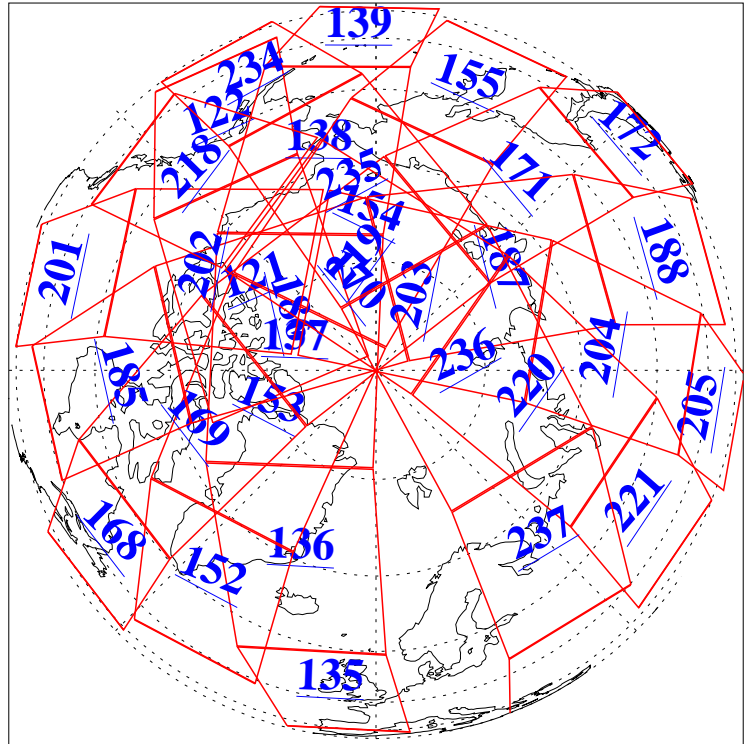

15 Jun 2018
DoY 166
Aqua Day 5886

Ascending Granules

Descending Granules

Legend: AMSU Available, HSB Available, AIRS Available

L1B Availability
 AMSU Granules: 240
 HSB Granules: 0
 AIRS Granules: 240

15 Jun 2018
 DoY 166
 Aqua Day 5886

Northern Hemisphere Granules

Southern Hemisphere Granules

Legend: AMSU Available, HSB Available, AIRS Available