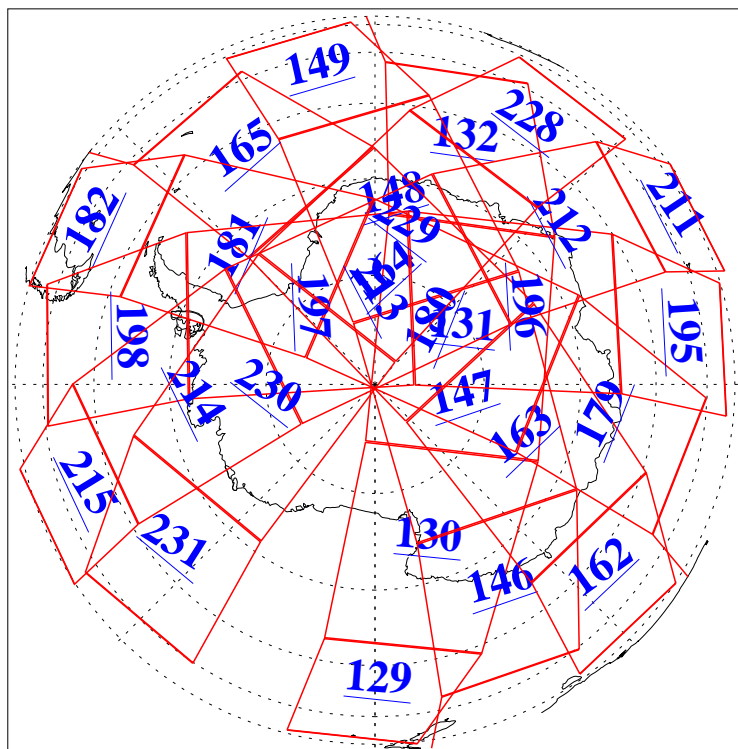

L1B Availability
AMSU Granules: 239
HSB Granules: 0
AIRS Granules: 240

13 Jun 2018
DoY 164
Aqua Day 5884
Granules: 1 to 120

Granules: 121 to 240

Legend: AMSU Available, *HSB Available*, *AIRS Available*

L1B Availability
AMSU Granules: 239
HSB Granules: 0
AIRS Granules: 240

13 Jun 2018
DoY 164
Aqua Day 5884
Ascending Granules

Descending Granules

Legend: AMSU Available, HSB Available, AIRS Available

L1B Availability
 AMSU Granules: 239
 HSB Granules: 0
 AIRS Granules: 240

13 Jun 2018
 DoY 164
 Aqua Day 5884

Northern Hemisphere Granules

Southern Hemisphere Granules

Legend: AMSU Available, HSB Available, AIRS Available