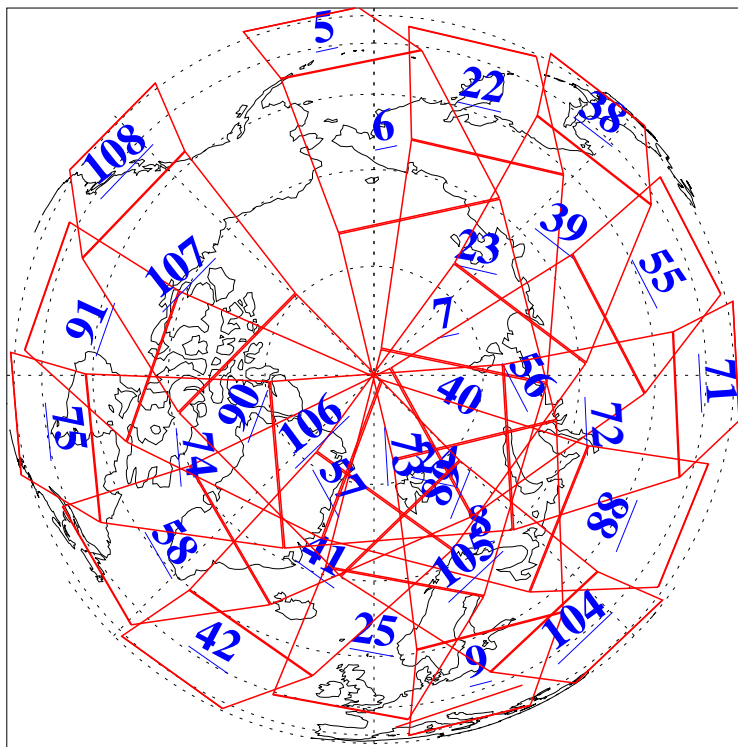

L1B Availability
AMSU Granules: 239
HSB Granules: 0
AIRS Granules: 240

13 Jun 2018
DoY 164
Aqua Day 5884
Granules: 1 to 120

Granules: 121 to 240

Legend: AMSU Available, *HSB Available*, *AIRS Available*

L1B Availability
AMSU Granules: 239
HSB Granules: 0
AIRS Granules: 240

13 Jun 2018
DoY 164
Aqua Day 5884
Ascending Granules

Descending Granules

Legend: AMSU Available, HSB Available, AIRS Available

L1B Availability
 AMSU Granules: 239
 HSB Granules: 0
 AIRS Granules: 240

13 Jun 2018
 DoY 164
 Aqua Day 5884

Northern Hemisphere Granules

Southern Hemisphere Granules

Legend: AMSU Available, HSB Available, AIRS Available