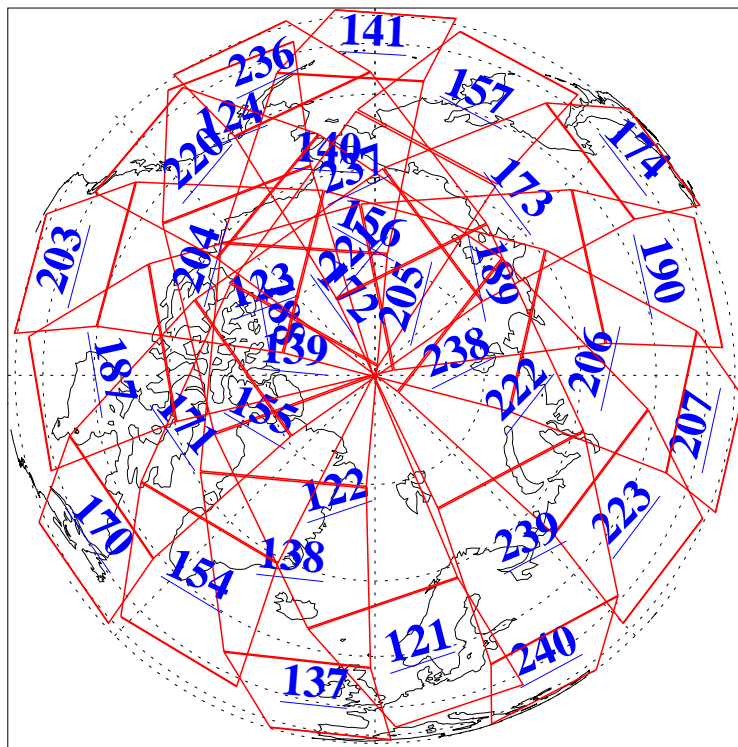

L1B Availability
AMSU Granules: 239
HSB Granules: 0
AIRS Granules: 240

13 Jun 2018
DoY 164
Aqua Day 5884
Granules: 1 to 120

Granules: 121 to 240

Legend: AMSU Available, *HSB Available*, *AIRS Available*

L1B Availability
AMSU Granules: 239
HSB Granules: 0
AIRS Granules: 240

13 Jun 2018
DoY 164
Aqua Day 5884
Ascending Granules

Descending Granules

Legend: AMSU Available, HSB Available, AIRS Available

L1B Availability
 AMSU Granules: 239
 HSB Granules: 0
 AIRS Granules: 240

13 Jun 2018
 DoY 164
 Aqua Day 5884

Northern Hemisphere Granules

Southern Hemisphere Granules

Legend: AMSU Available, HSB Available, AIRS Available