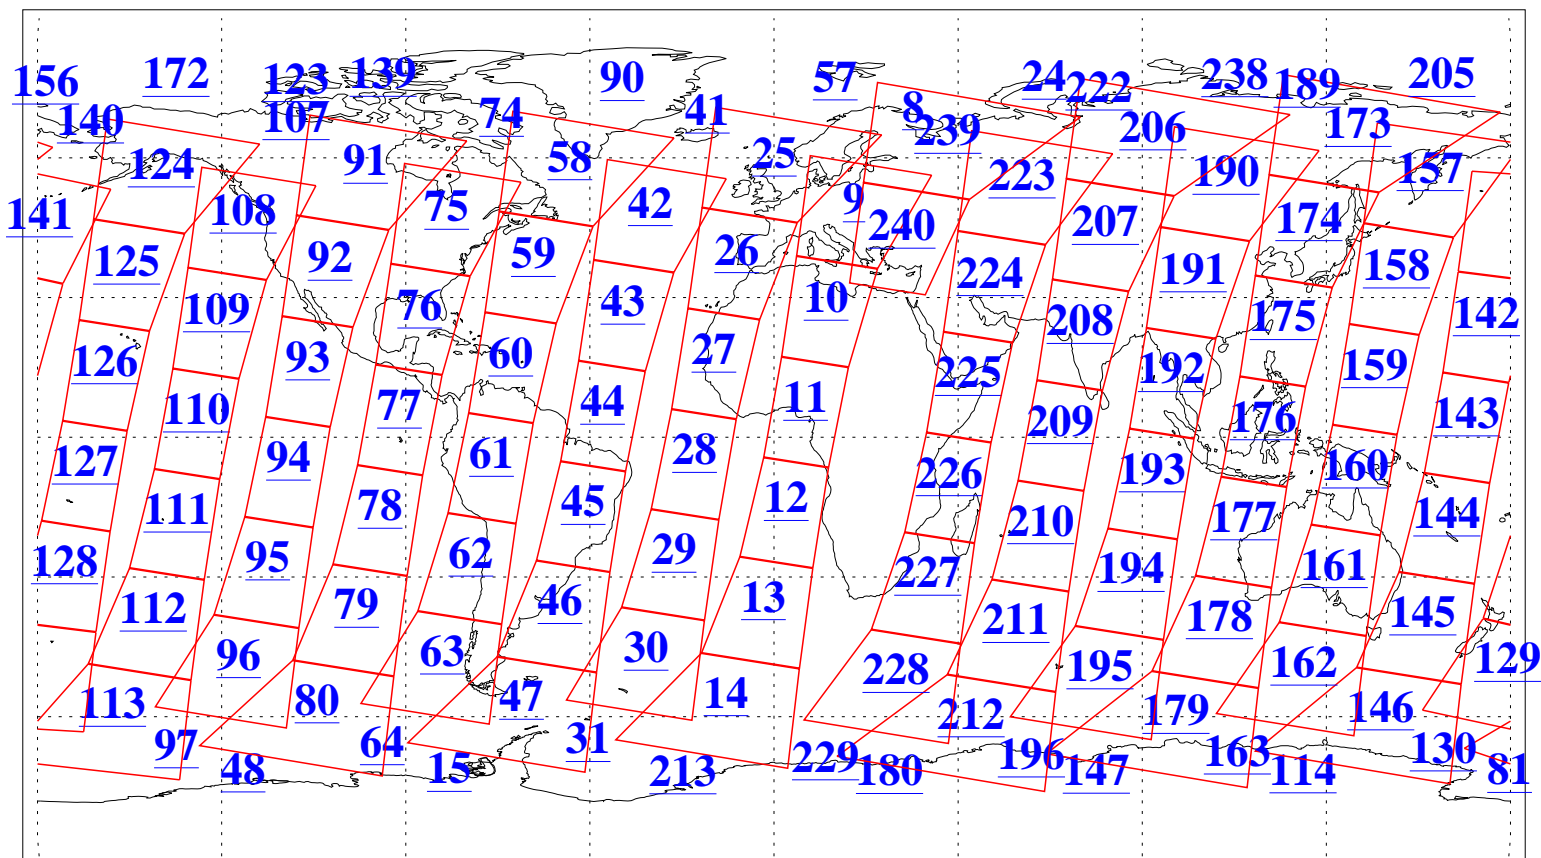

L1B Availability
AMSU Granules: 239
HSB Granules: 0
AIRS Granules: 240

13 Jun 2018
DoY 164
Aqua Day 5884
Granules: 1 to 120

Granules: 121 to 240

Legend: AMSU Available, *HSB Available*, *AIRS Available*

L1B Availability
AMSU Granules: 239
HSB Granules: 0
AIRS Granules: 240

13 Jun 2018
DoY 164
Aqua Day 5884
Ascending Granules

Descending Granules

Legend: AMSU Available, HSB Available, AIRS Available

L1B Availability
 AMSU Granules: 239
 HSB Granules: 0
 AIRS Granules: 240

13 Jun 2018
 DoY 164
 Aqua Day 5884

Northern Hemisphere Granules

Southern Hemisphere Granules

Legend: AMSU Available, HSB Available, AIRS Available