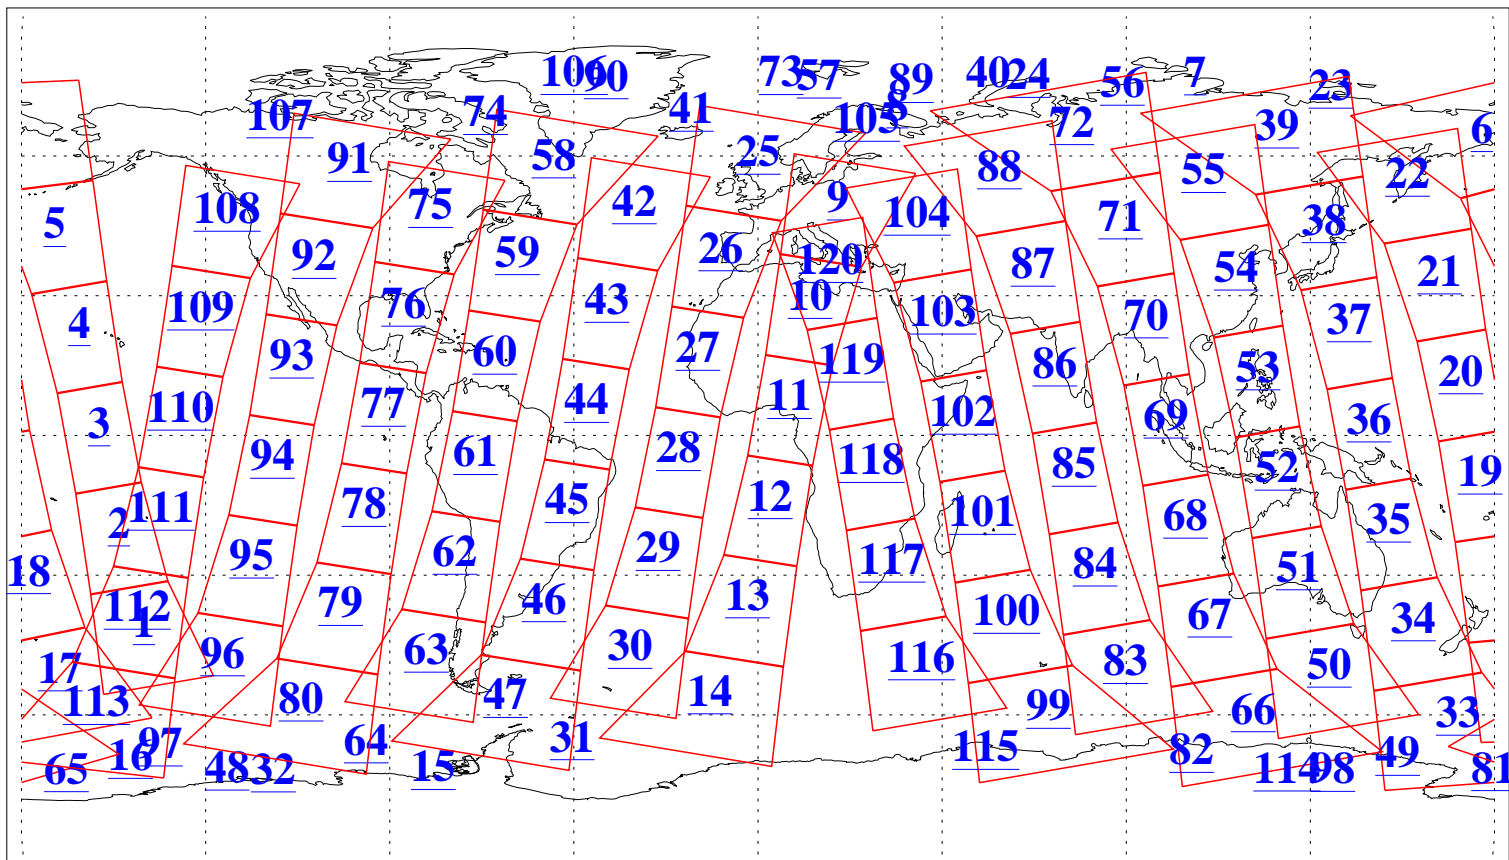

L1B Availability
AMSU Granules: 239
HSB Granules: 0
AIRS Granules: 240

13 Jun 2018
DoY 164
Aqua Day 5884
Granules: 1 to 120

Granules: 121 to 240

Legend: AMSU Available, *HSB Available*, *AIRS Available*

L1B Availability
AMSU Granules: 239
HSB Granules: 0
AIRS Granules: 240

13 Jun 2018
DoY 164
Aqua Day 5884
Ascending Granules

Descending Granules

Legend: AMSU Available, HSB Available, AIRS Available

L1B Availability
 AMSU Granules: 239
 HSB Granules: 0
 AIRS Granules: 240

13 Jun 2018
 DoY 164
 Aqua Day 5884

Northern Hemisphere Granules

Southern Hemisphere Granules

Legend: AMSU Available, HSB Available, AIRS Available