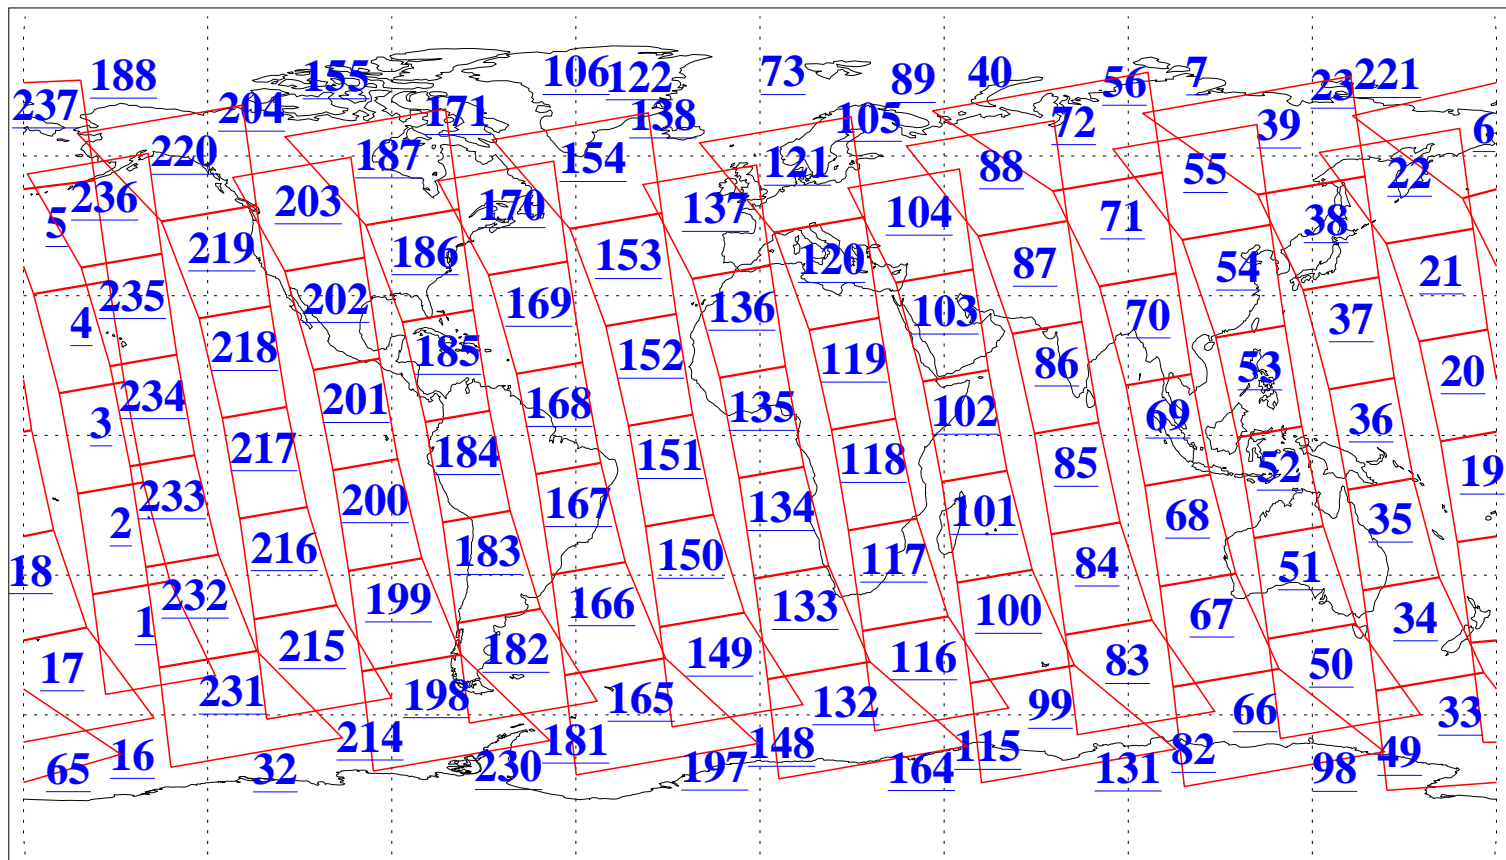

L1B Availability
AMSU Granules: 239
HSB Granules: 0
AIRS Granules: 240

13 Jun 2018
DoY 164
Aqua Day 5884
Granules: 1 to 120

Granules: 121 to 240

Legend: AMSU Available, *HSB Available*, *AIRS Available*

L1B Availability
AMSU Granules: 239
HSB Granules: 0
AIRS Granules: 240

13 Jun 2018
DoY 164
Aqua Day 5884
Ascending Granules

Descending Granules

Legend: AMSU Available, HSB Available, AIRS Available

L1B Availability
 AMSU Granules: 239
 HSB Granules: 0
 AIRS Granules: 240

13 Jun 2018
 DoY 164
 Aqua Day 5884

Northern Hemisphere Granules

Southern Hemisphere Granules

Legend: AMSU Available, HSB Available, AIRS Available