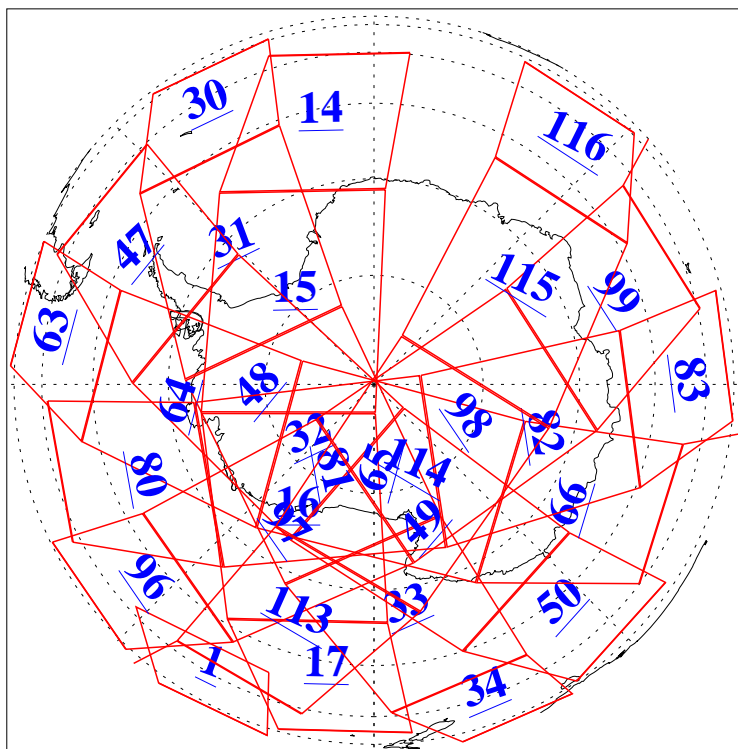

L1B Availability
AMSU Granules: 239
HSB Granules: 0
AIRS Granules: 240

13 Jun 2018
DoY 164
Aqua Day 5884
Granules: 1 to 120

Granules: 121 to 240

Legend: AMSU Available, *HSB Available*, *AIRS Available*

L1B Availability
AMSU Granules: 239
HSB Granules: 0
AIRS Granules: 240

13 Jun 2018
DoY 164
Aqua Day 5884
Ascending Granules

Descending Granules

Legend: AMSU Available, HSB Available, AIRS Available

L1B Availability
 AMSU Granules: 239
 HSB Granules: 0
 AIRS Granules: 240

13 Jun 2018
 DoY 164
 Aqua Day 5884

Northern Hemisphere Granules

Southern Hemisphere Granules

Legend: AMSU Available, HSB Available, AIRS Available