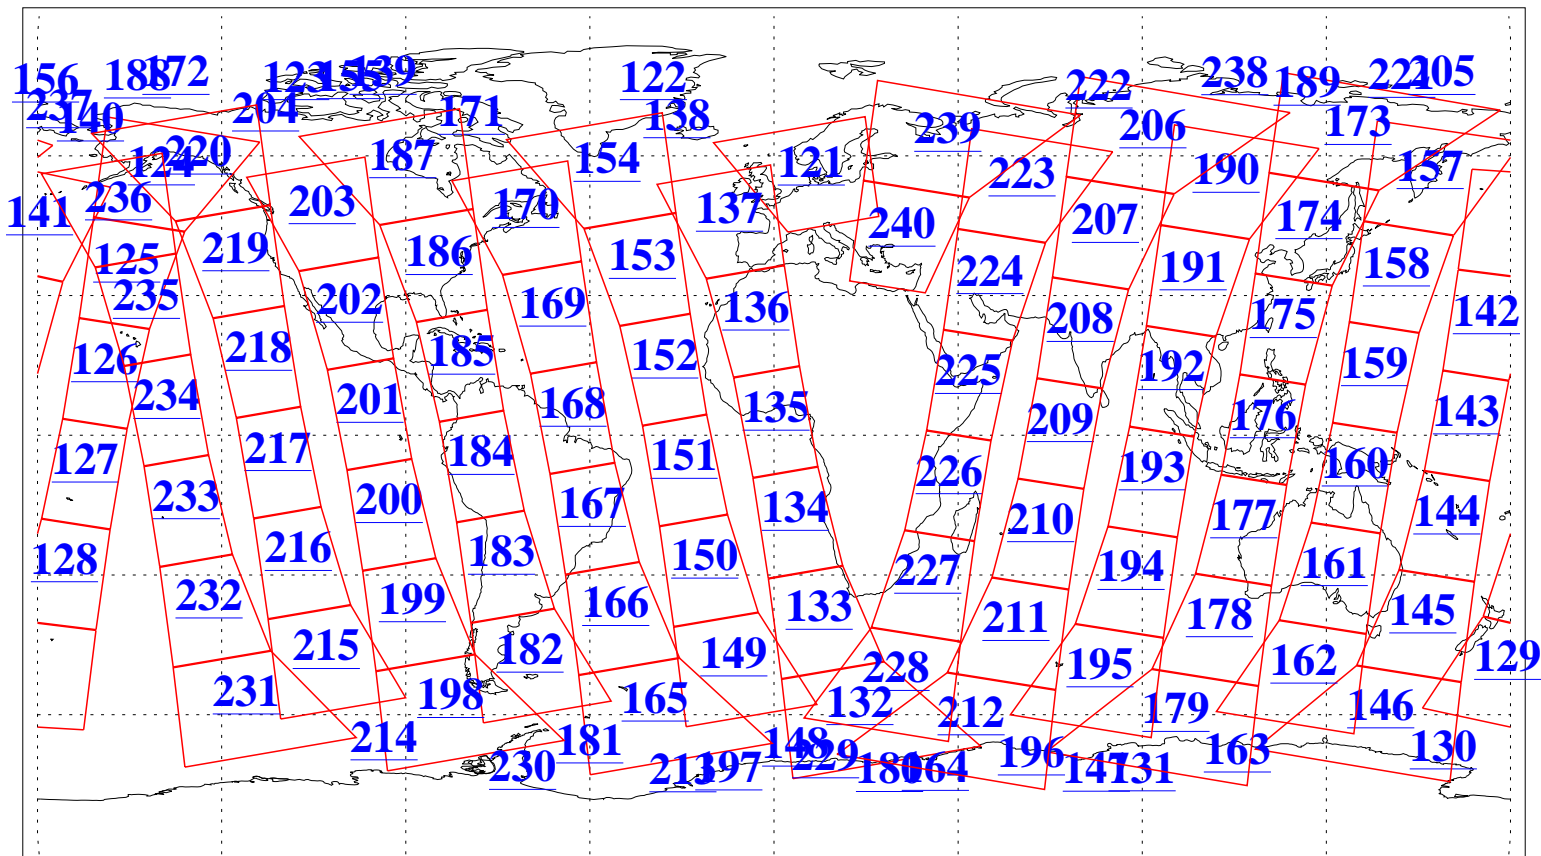

L1B Availability
AMSU Granules: 239
HSB Granules: 0
AIRS Granules: 240

13 Jun 2018
DoY 164
Aqua Day 5884
Granules: 1 to 120

Granules: 121 to 240

Legend: AMSU Available, *HSB Available*, *AIRS Available*

L1B Availability
AMSU Granules: 239
HSB Granules: 0
AIRS Granules: 240

13 Jun 2018
DoY 164
Aqua Day 5884
Ascending Granules

Descending Granules

Legend: AMSU Available, HSB Available, AIRS Available

L1B Availability
 AMSU Granules: 239
 HSB Granules: 0
 AIRS Granules: 240

13 Jun 2018
 DoY 164
 Aqua Day 5884

Northern Hemisphere Granules

Southern Hemisphere Granules

Legend: AMSU Available, HSB Available, AIRS Available