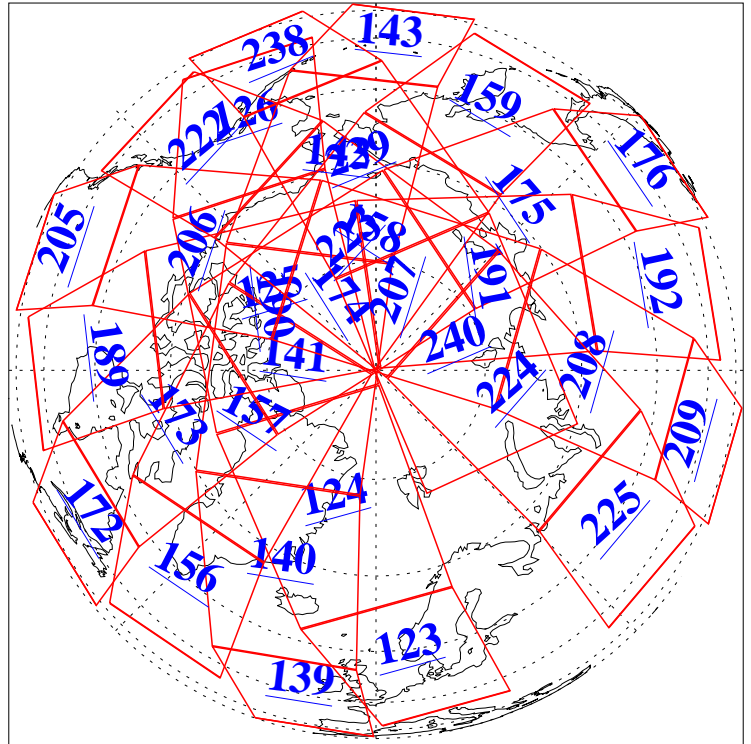

L1B Availability  
AMSU Granules: 240  
HSB Granules: 0  
AIRS Granules: 240

11 Jun 2018  
DoY 162  
Aqua Day 5882  
Granules: 1 to 120

Granules: 121 to 240

Legend: AMSU Available, HSB Available, AIRS Available

L1B Availability  
AMSU Granules: 240  
HSB Granules: 0  
AIRS Granules: 240

11 Jun 2018  
DoY 162  
Aqua Day 5882  
Ascending Granules

Descending Granules

Legend: AMSU Available, HSB Available, AIRS Available

L1B Availability  
 AMSU Granules: 240  
 HSB Granules: 0  
 AIRS Granules: 240

11 Jun 2018  
 DoY 162  
 Aqua Day 5882

Northern Hemisphere Granules

Southern Hemisphere Granules

Legend: AMSU Available, HSB Available, AIRS Available