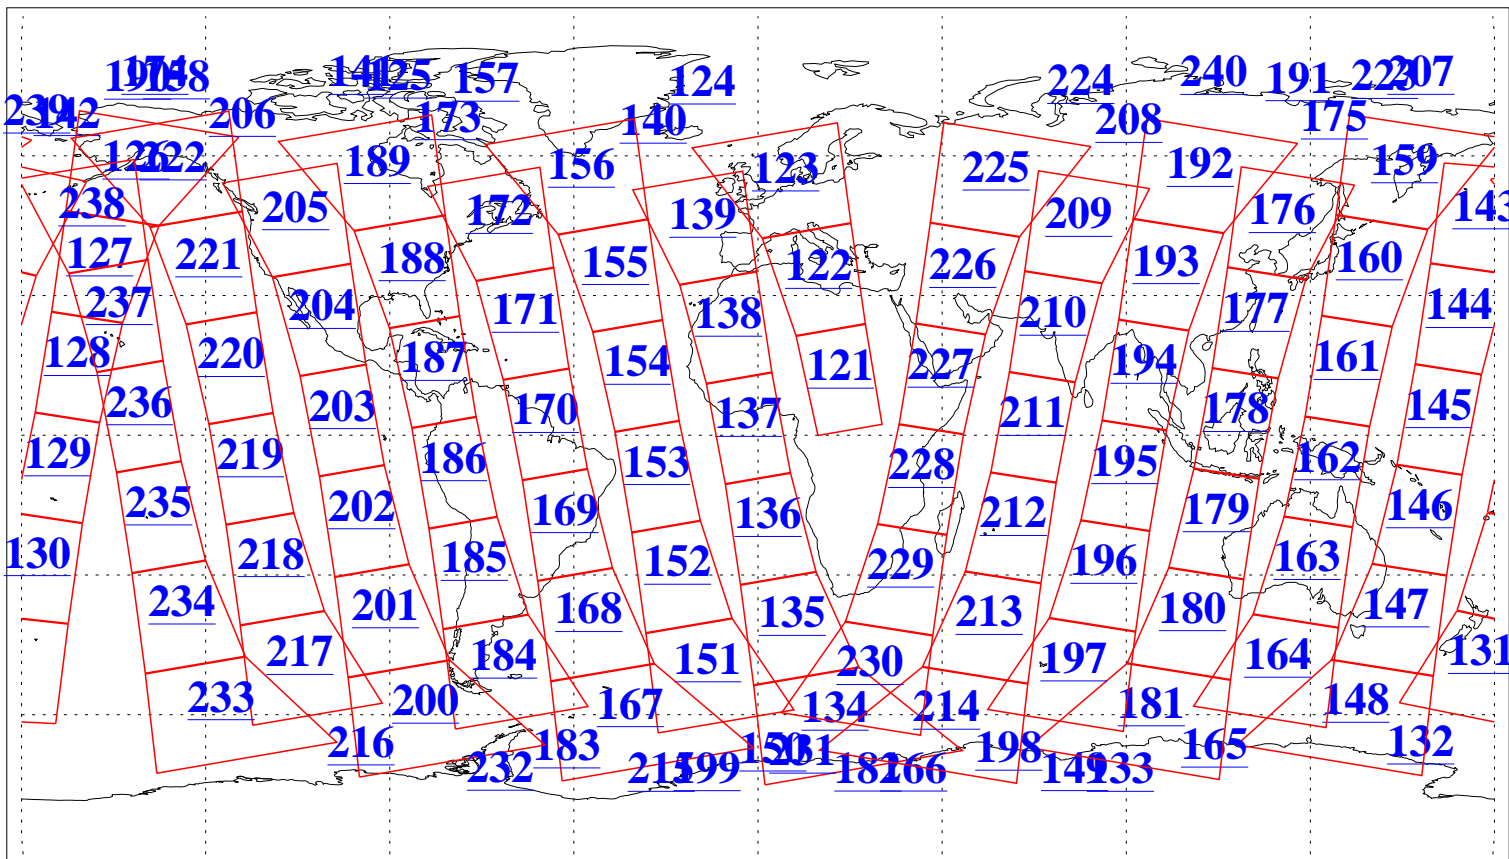

L1B Availability  
AMSU Granules: 240  
HSB Granules: 0  
AIRS Granules: 240

11 Jun 2018  
DoY 162  
Aqua Day 5882  
Granules: 1 to 120

Granules: 121 to 240

Legend: AMSU Available, HSB Available, AIRS Available

L1B Availability  
AMSU Granules: 240  
HSB Granules: 0  
AIRS Granules: 240

11 Jun 2018  
DoY 162  
Aqua Day 5882  
Ascending Granules

Descending Granules

Legend: AMSU Available, HSB Available, AIRS Available

L1B Availability  
 AMSU Granules: 240  
 HSB Granules: 0  
 AIRS Granules: 240

11 Jun 2018  
 DoY 162  
 Aqua Day 5882

Northern Hemisphere Granules

Southern Hemisphere Granules

Legend: AMSU Available, HSB Available, AIRS Available