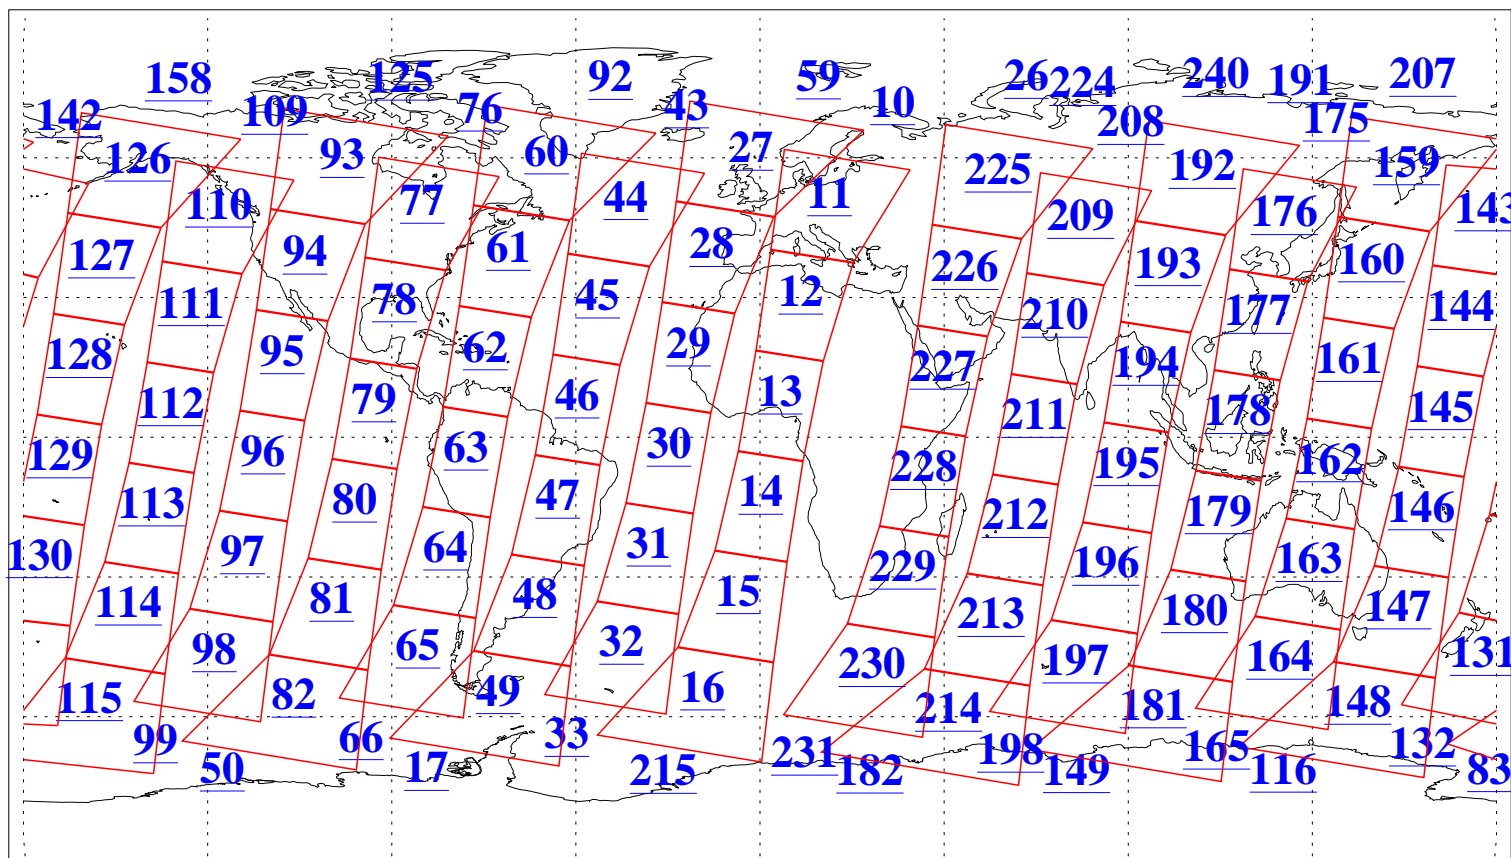

L1B Availability  
AMSU Granules: 240  
HSB Granules: 0  
AIRS Granules: 240

11 Jun 2018  
DoY 162  
Aqua Day 5882  
Granules: 1 to 120

Granules: 121 to 240

Legend: AMSU Available, HSB Available, AIRS Available

L1B Availability  
AMSU Granules: 240  
HSB Granules: 0  
AIRS Granules: 240

11 Jun 2018  
DoY 162  
Aqua Day 5882  
Ascending Granules

Descending Granules

Legend: AMSU Available, HSB Available, AIRS Available

L1B Availability  
 AMSU Granules: 240  
 HSB Granules: 0  
 AIRS Granules: 240

11 Jun 2018  
 DoY 162  
 Aqua Day 5882

Northern Hemisphere Granules

Southern Hemisphere Granules

Legend: AMSU Available, HSB Available, AIRS Available