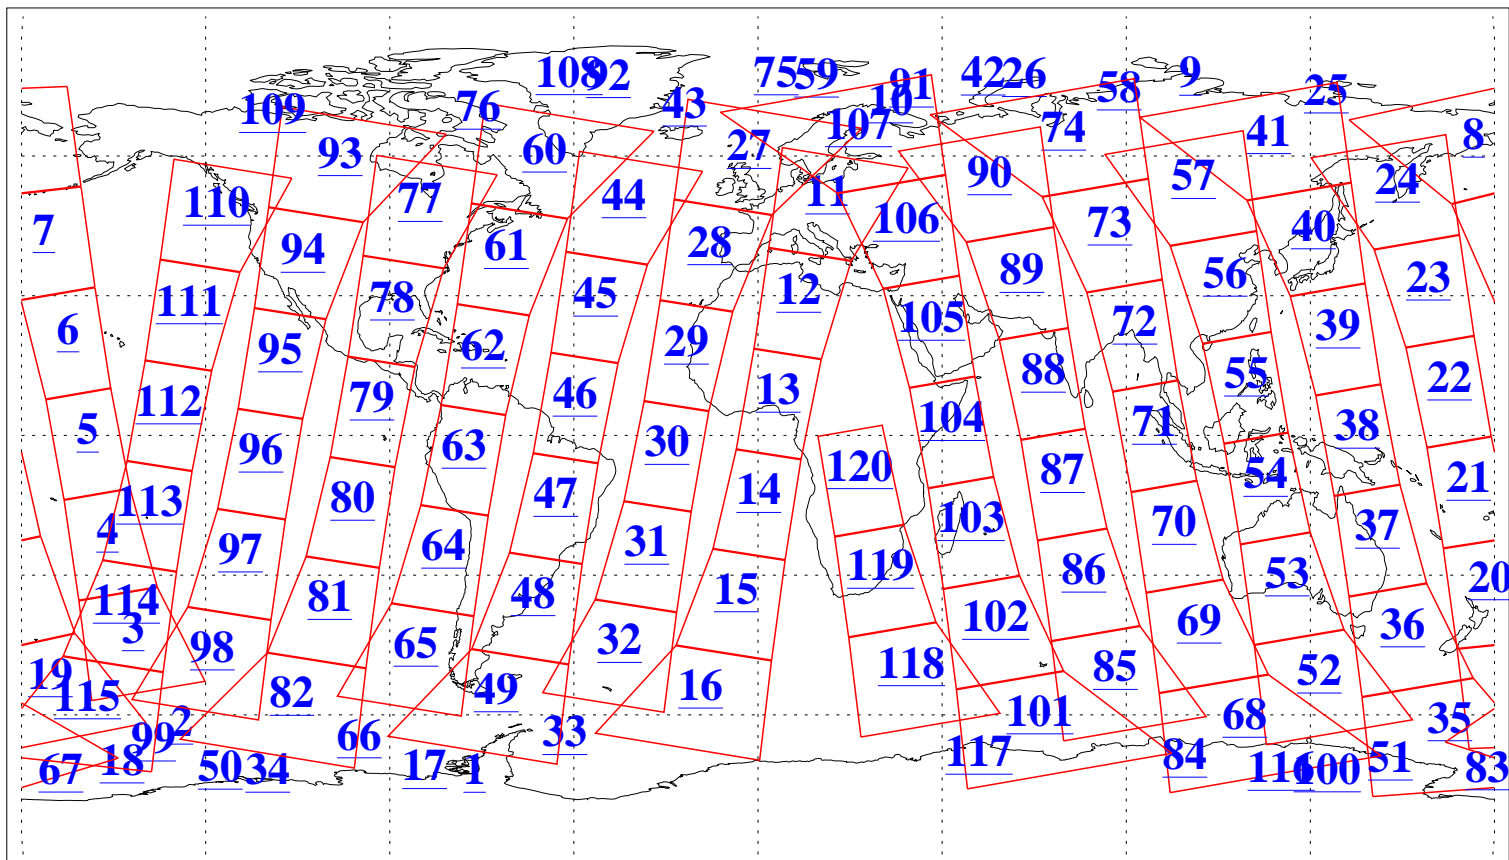

L1B Availability  
AMSU Granules: 240  
HSB Granules: 0  
AIRS Granules: 240

11 Jun 2018  
DoY 162  
Aqua Day 5882  
Granules: 1 to 120

Granules: 121 to 240

Legend: AMSU Available, HSB Available, AIRS Available

L1B Availability  
AMSU Granules: 240  
HSB Granules: 0  
AIRS Granules: 240

11 Jun 2018  
DoY 162  
Aqua Day 5882  
Ascending Granules

Descending Granules

Legend: AMSU Available, HSB Available, AIRS Available

L1B Availability  
 AMSU Granules: 240  
 HSB Granules: 0  
 AIRS Granules: 240

11 Jun 2018  
 DoY 162  
 Aqua Day 5882

Northern Hemisphere Granules

Southern Hemisphere Granules

Legend: AMSU Available, HSB Available, AIRS Available