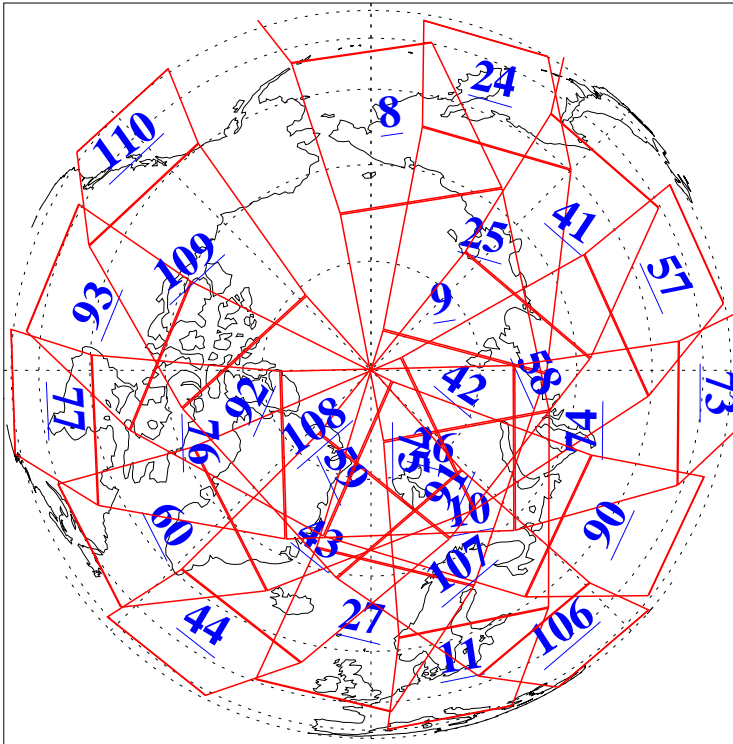

L1B Availability  
AMSU Granules: 240  
HSB Granules: 0  
AIRS Granules: 240

11 Jun 2018  
DoY 162  
Aqua Day 5882  
Granules: 1 to 120

Granules: 121 to 240

Legend: AMSU Available, HSB Available, AIRS Available

L1B Availability  
AMSU Granules: 240  
HSB Granules: 0  
AIRS Granules: 240

11 Jun 2018  
DoY 162  
Aqua Day 5882  
Ascending Granules

Descending Granules

Legend: AMSU Available, HSB Available, AIRS Available

L1B Availability  
 AMSU Granules: 240  
 HSB Granules: 0  
 AIRS Granules: 240

11 Jun 2018  
 DoY 162  
 Aqua Day 5882

Northern Hemisphere Granules

Southern Hemisphere Granules

Legend: AMSU Available, HSB Available, AIRS Available