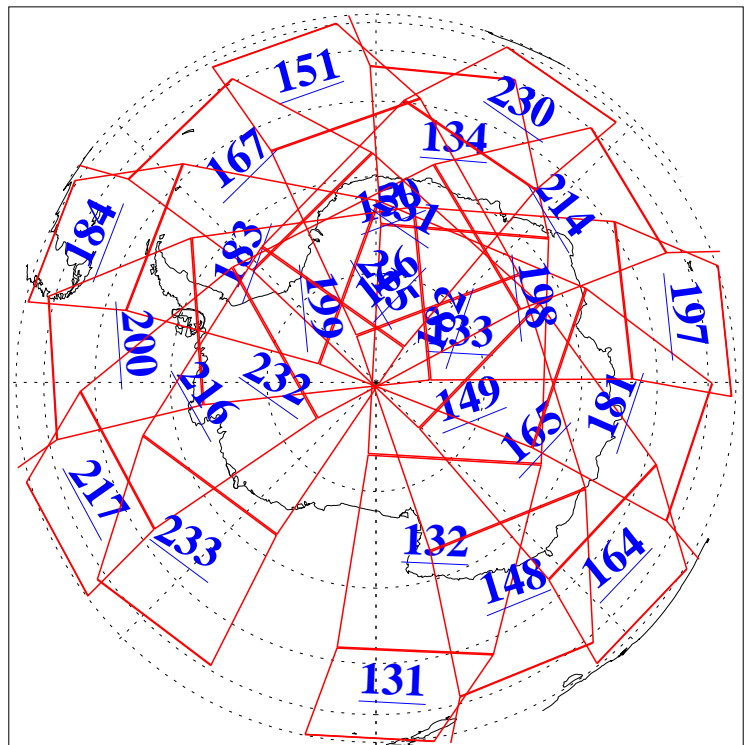

L1B Availability  
AMSU Granules: 240  
HSB Granules: 0  
AIRS Granules: 240

11 Jun 2018  
DoY 162  
Aqua Day 5882  
Granules: 1 to 120

Granules: 121 to 240

Legend: AMSU Available, HSB Available, AIRS Available

L1B Availability  
AMSU Granules: 240  
HSB Granules: 0  
AIRS Granules: 240

11 Jun 2018  
DoY 162  
Aqua Day 5882  
Ascending Granules

Descending Granules

Legend: AMSU Available, HSB Available, AIRS Available

L1B Availability  
 AMSU Granules: 240  
 HSB Granules: 0  
 AIRS Granules: 240

11 Jun 2018  
 DoY 162  
 Aqua Day 5882

Northern Hemisphere Granules

Southern Hemisphere Granules

Legend: AMSU Available, HSB Available, AIRS Available