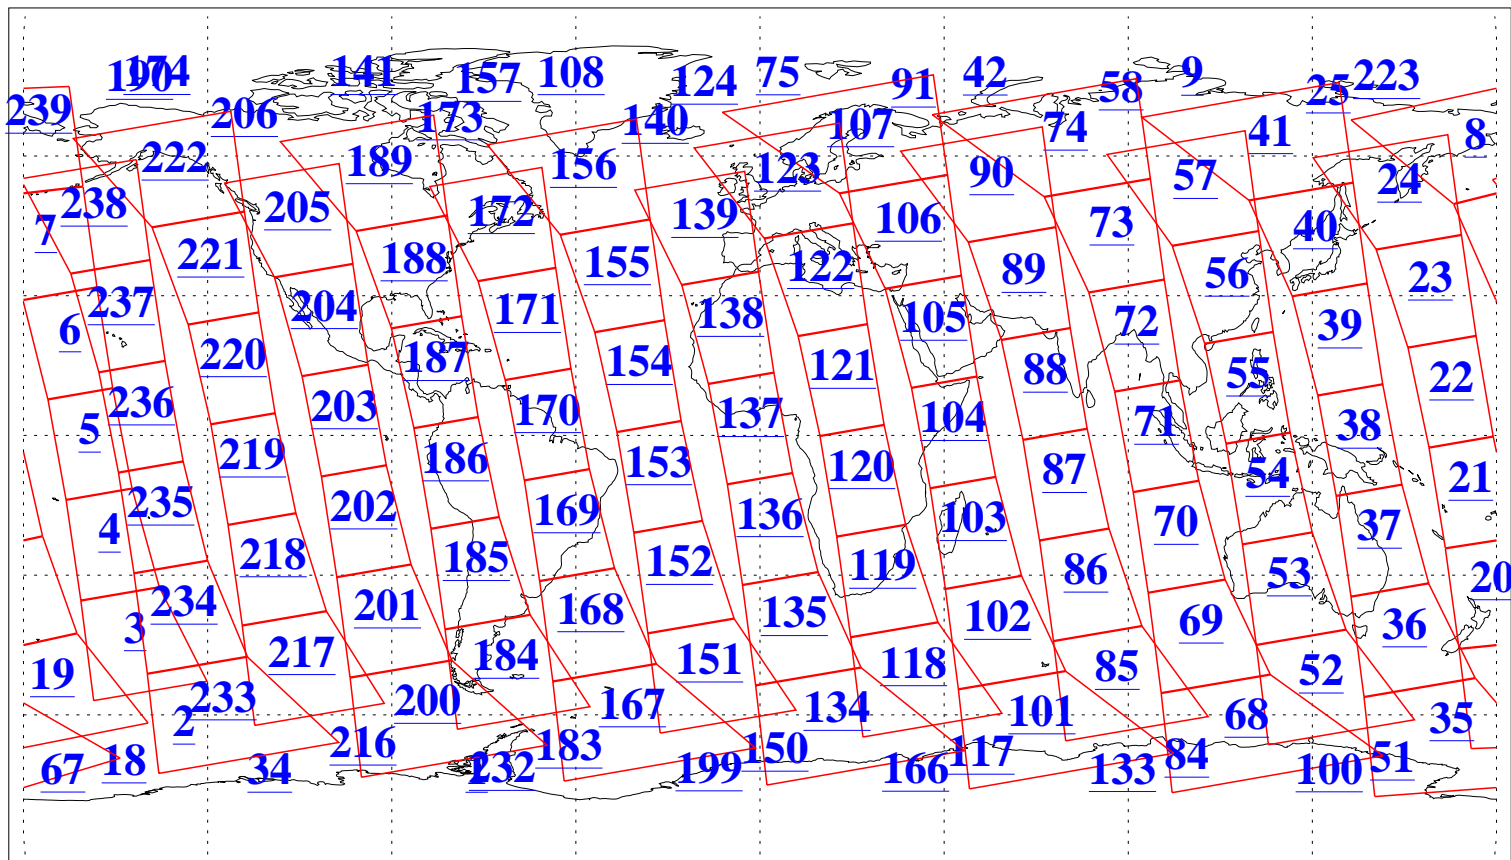

L1B Availability  
AMSU Granules: 240  
HSB Granules: 0  
AIRS Granules: 240

11 Jun 2018  
DoY 162  
Aqua Day 5882  
Granules: 1 to 120

Granules: 121 to 240

Legend: AMSU Available, HSB Available, AIRS Available

L1B Availability  
AMSU Granules: 240  
HSB Granules: 0  
AIRS Granules: 240

11 Jun 2018  
DoY 162  
Aqua Day 5882  
Ascending Granules

Descending Granules

Legend: AMSU Available, HSB Available, AIRS Available

L1B Availability  
 AMSU Granules: 240  
 HSB Granules: 0  
 AIRS Granules: 240

11 Jun 2018  
 DoY 162  
 Aqua Day 5882

Northern Hemisphere Granules

Southern Hemisphere Granules

Legend: AMSU Available, HSB Available, AIRS Available