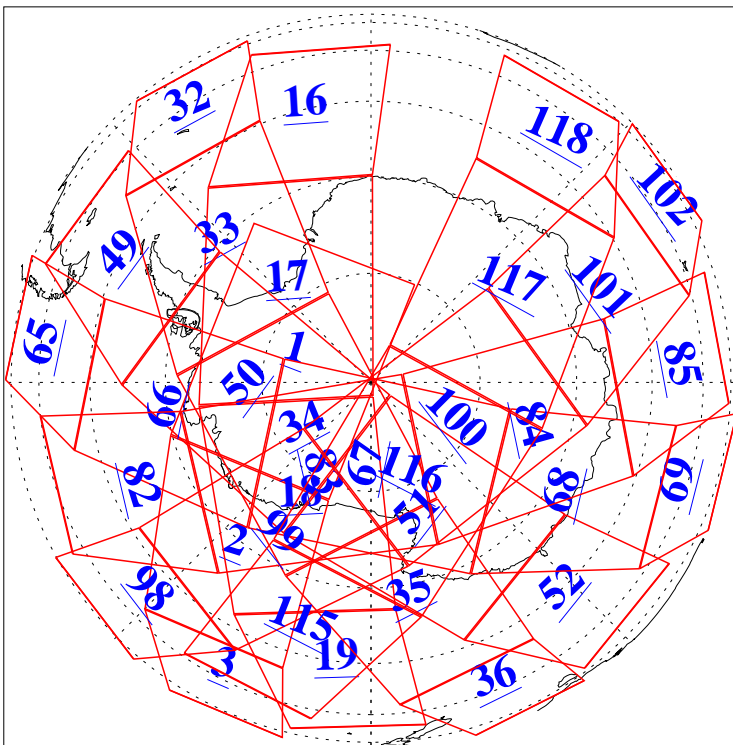

L1B Availability  
AMSU Granules: 240  
HSB Granules: 0  
AIRS Granules: 240

11 Jun 2018  
DoY 162  
Aqua Day 5882  
Granules: 1 to 120

Granules: 121 to 240

Legend: AMSU Available, HSB Available, AIRS Available

L1B Availability  
AMSU Granules: 240  
HSB Granules: 0  
AIRS Granules: 240

11 Jun 2018  
DoY 162  
Aqua Day 5882  
Ascending Granules

Descending Granules

Legend: AMSU Available, HSB Available, AIRS Available

L1B Availability  
 AMSU Granules: 240  
 HSB Granules: 0  
 AIRS Granules: 240

11 Jun 2018  
 DoY 162  
 Aqua Day 5882

Northern Hemisphere Granules

Southern Hemisphere Granules

Legend: AMSU Available, HSB Available, AIRS Available