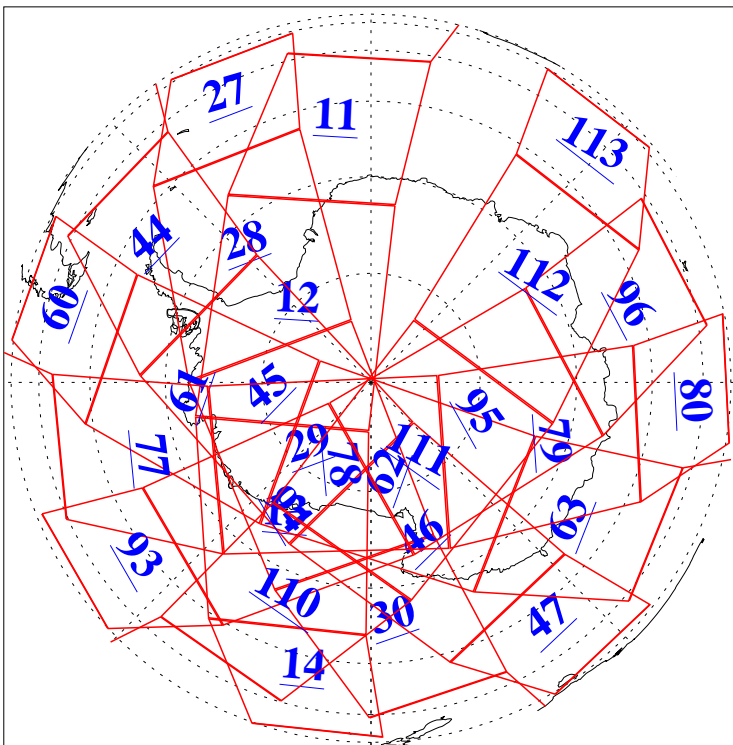

L1B Availability
AMSU Granules: 240
HSB Granules: 0
AIRS Granules: 240

8 Jun 2018
DoY 159
Aqua Day 5879
Granules: 1 to 120

Granules: 121 to 240

Legend: AMSU Available, HSB Available, AIRS Available

L1B Availability
AMSU Granules: 240
HSB Granules: 0
AIRS Granules: 240

8 Jun 2018
DoY 159
Aqua Day 5879

Ascending Granules

Descending Granules

Legend: AMSU Available, HSB Available, AIRS Available

L1B Availability
AMSU Granules: 240
HSB Granules: 0
AIRS Granules: 240

8 Jun 2018
DoY 159
Aqua Day 5879

Northern Hemisphere Granules

Southern Hemisphere Granules

Legend: AMSU Available, HSB Available, AIRS Available