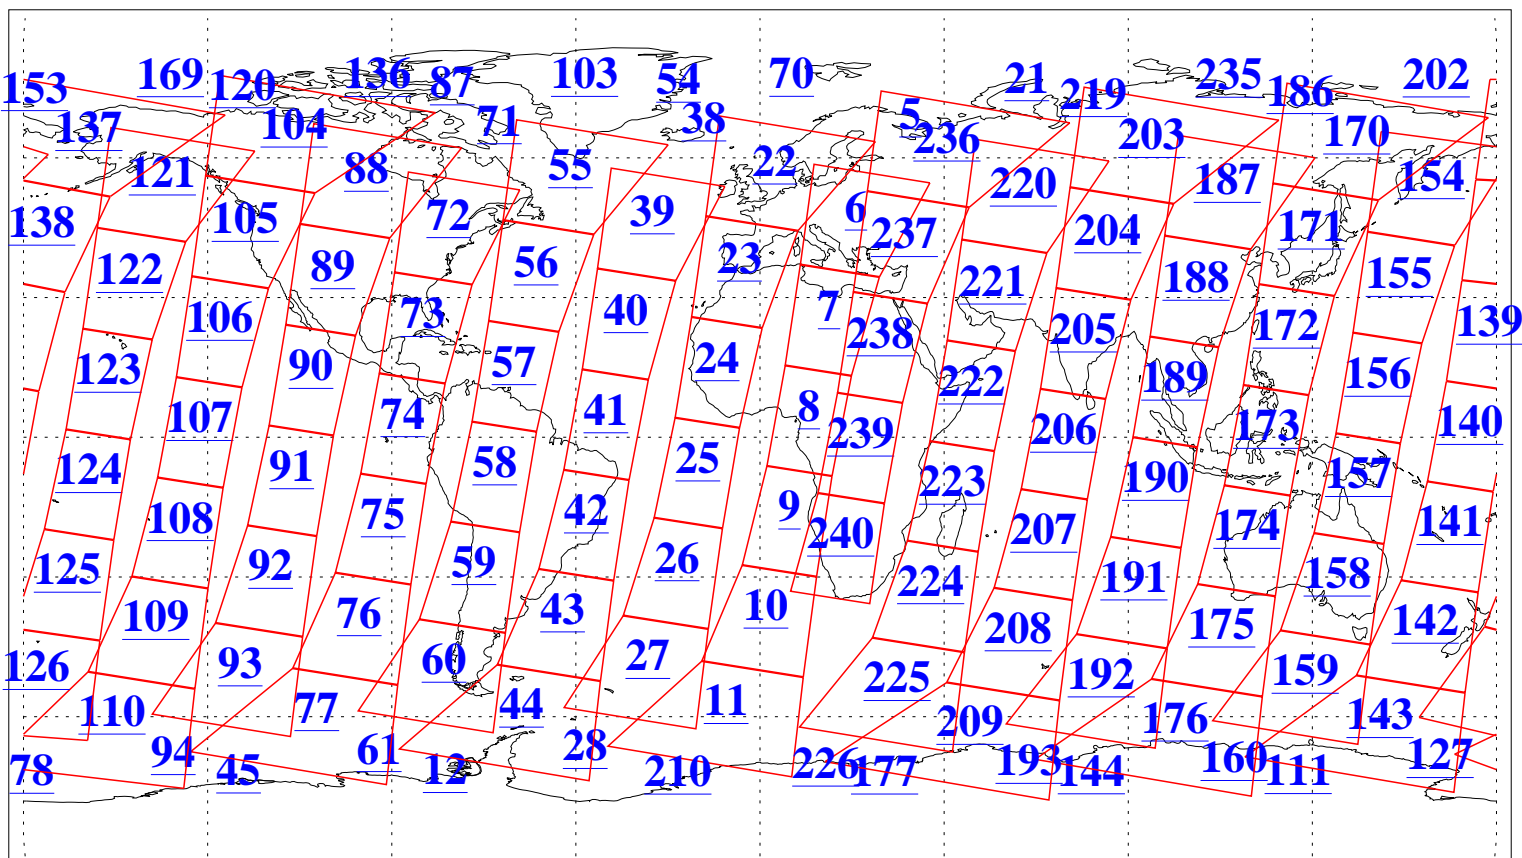

L1B Availability
AMSU Granules: 240
HSB Granules: 0
AIRS Granules: 240

8 Jun 2018
DoY 159
Aqua Day 5879
Granules: 1 to 120

Granules: 121 to 240

Legend: AMSU Available, HSB Available, AIRS Available

L1B Availability
AMSU Granules: 240
HSB Granules: 0
AIRS Granules: 240

8 Jun 2018
DoY 159
Aqua Day 5879

Ascending Granules

Descending Granules

Legend: AMSU Available, HSB Available, AIRS Available

L1B Availability
AMSU Granules: 240
HSB Granules: 0
AIRS Granules: 240

8 Jun 2018
DoY 159
Aqua Day 5879

Northern Hemisphere Granules

Southern Hemisphere Granules

Legend: AMSU Available, HSB Available, AIRS Available