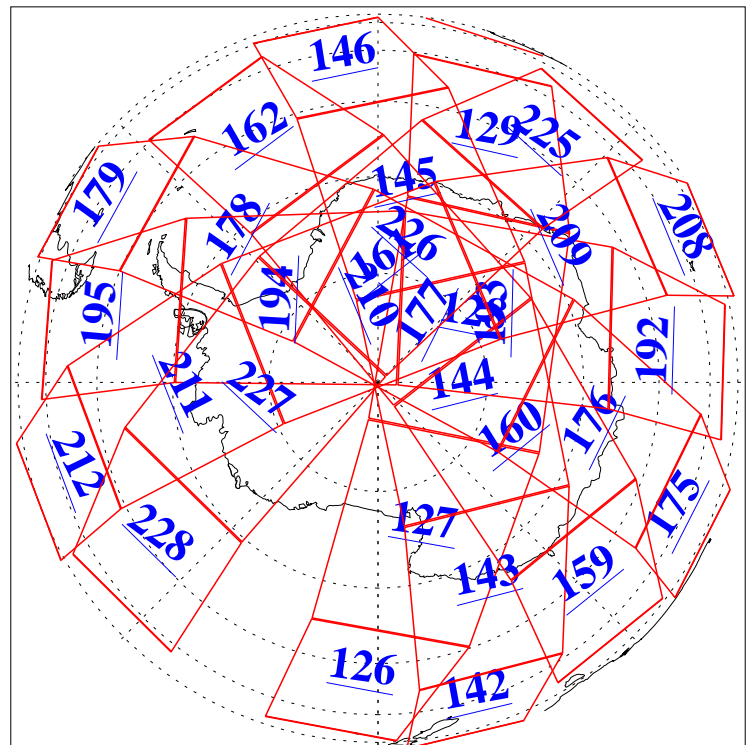

L1B Availability
AMSU Granules: 240
HSB Granules: 0
AIRS Granules: 240

8 Jun 2018
DoY 159
Aqua Day 5879
Granules: 1 to 120

Granules: 121 to 240

Legend: AMSU Available, HSB Available, AIRS Available

L1B Availability
AMSU Granules: 240
HSB Granules: 0
AIRS Granules: 240

8 Jun 2018
DoY 159
Aqua Day 5879

Ascending Granules

Descending Granules

Legend: AMSU Available, HSB Available, AIRS Available

L1B Availability
AMSU Granules: 240
HSB Granules: 0
AIRS Granules: 240

8 Jun 2018
DoY 159
Aqua Day 5879

Northern Hemisphere Granules

Southern Hemisphere Granules

Legend: AMSU Available, HSB Available, AIRS Available