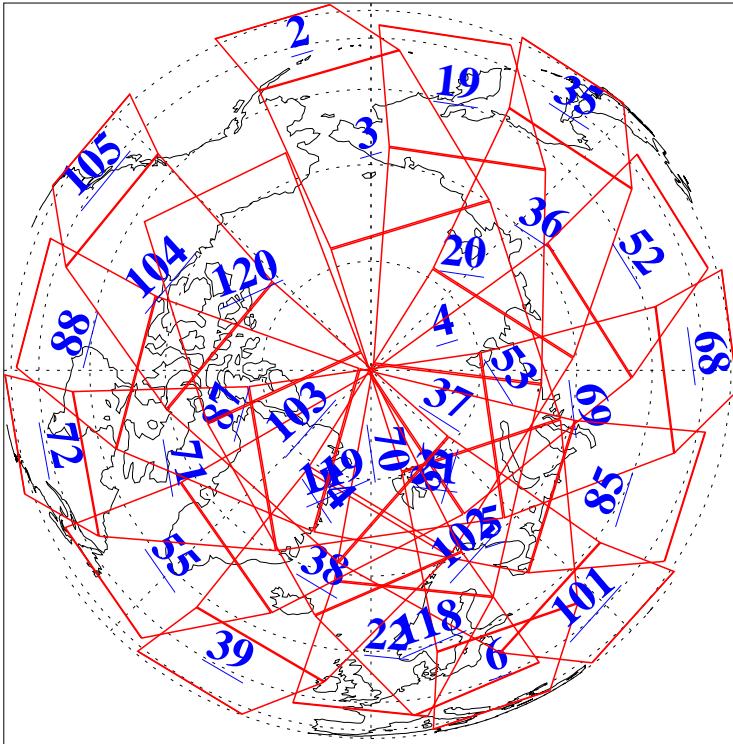

L1B Availability
AMSU Granules: 240
HSB Granules: 0
AIRS Granules: 240

8 Jun 2018
DoY 159
Aqua Day 5879
Granules: 1 to 120

Granules: 121 to 240

Legend: AMSU Available, HSB Available, AIRS Available

L1B Availability
AMSU Granules: 240
HSB Granules: 0
AIRS Granules: 240

8 Jun 2018
DoY 159
Aqua Day 5879

Ascending Granules

Descending Granules

Legend: AMSU Available, HSB Available, AIRS Available

L1B Availability
AMSU Granules: 240
HSB Granules: 0
AIRS Granules: 240

8 Jun 2018
DoY 159
Aqua Day 5879

Northern Hemisphere Granules

Southern Hemisphere Granules

Legend: AMSU Available, HSB Available, AIRS Available