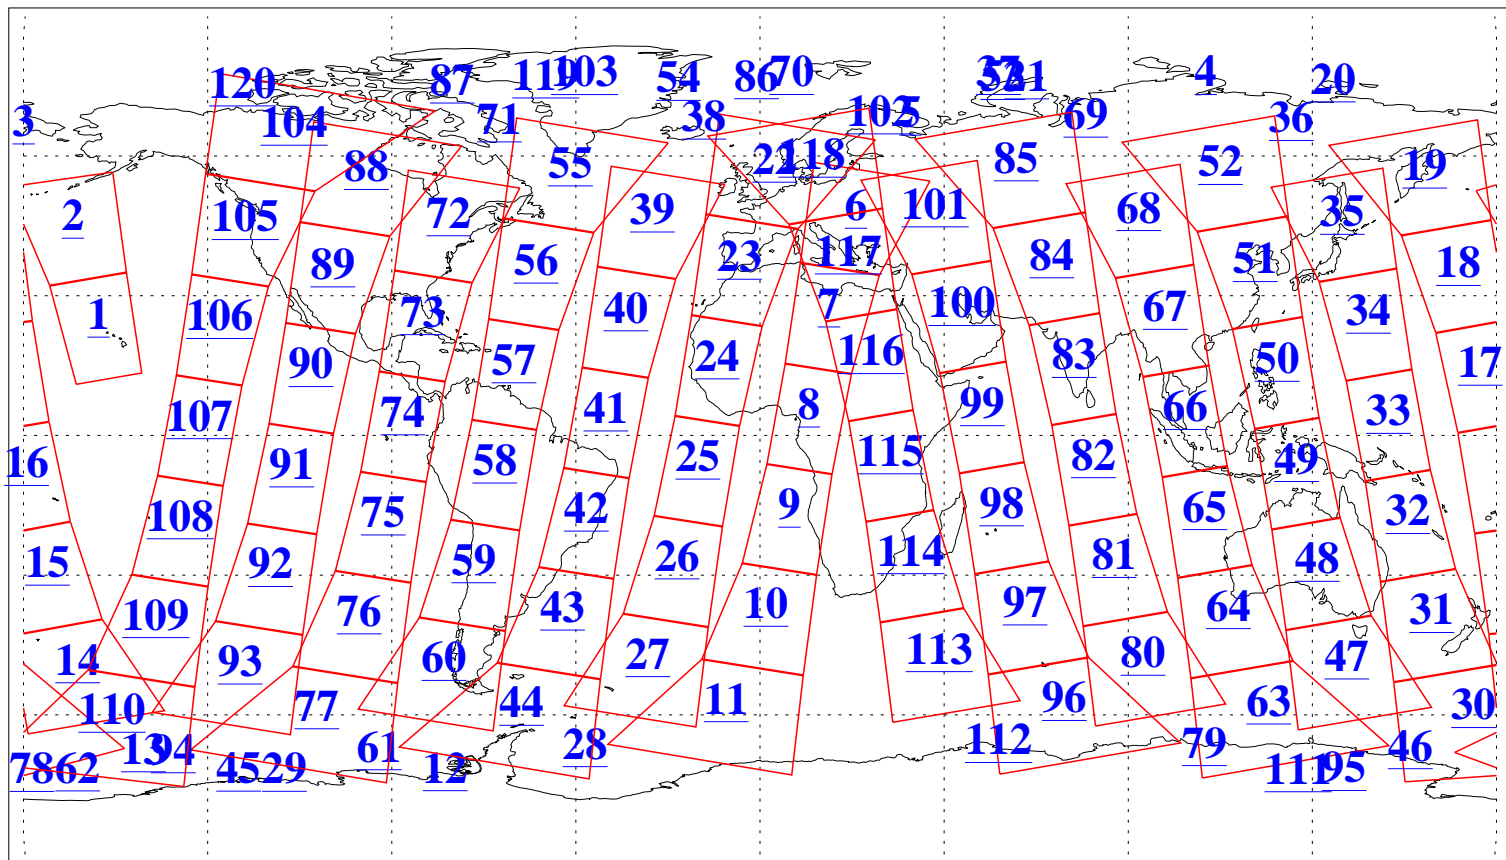

L1B Availability
AMSU Granules: 240
HSB Granules: 0
AIRS Granules: 240

8 Jun 2018
DoY 159
Aqua Day 5879
Granules: 1 to 120

Granules: 121 to 240

Legend: AMSU Available, HSB Available, AIRS Available

L1B Availability
AMSU Granules: 240
HSB Granules: 0
AIRS Granules: 240

8 Jun 2018
DoY 159
Aqua Day 5879

Ascending Granules

Descending Granules

Legend: AMSU Available, HSB Available, AIRS Available

L1B Availability
AMSU Granules: 240
HSB Granules: 0
AIRS Granules: 240

8 Jun 2018
DoY 159
Aqua Day 5879

Northern Hemisphere Granules

Southern Hemisphere Granules

Legend: AMSU Available, HSB Available, AIRS Available