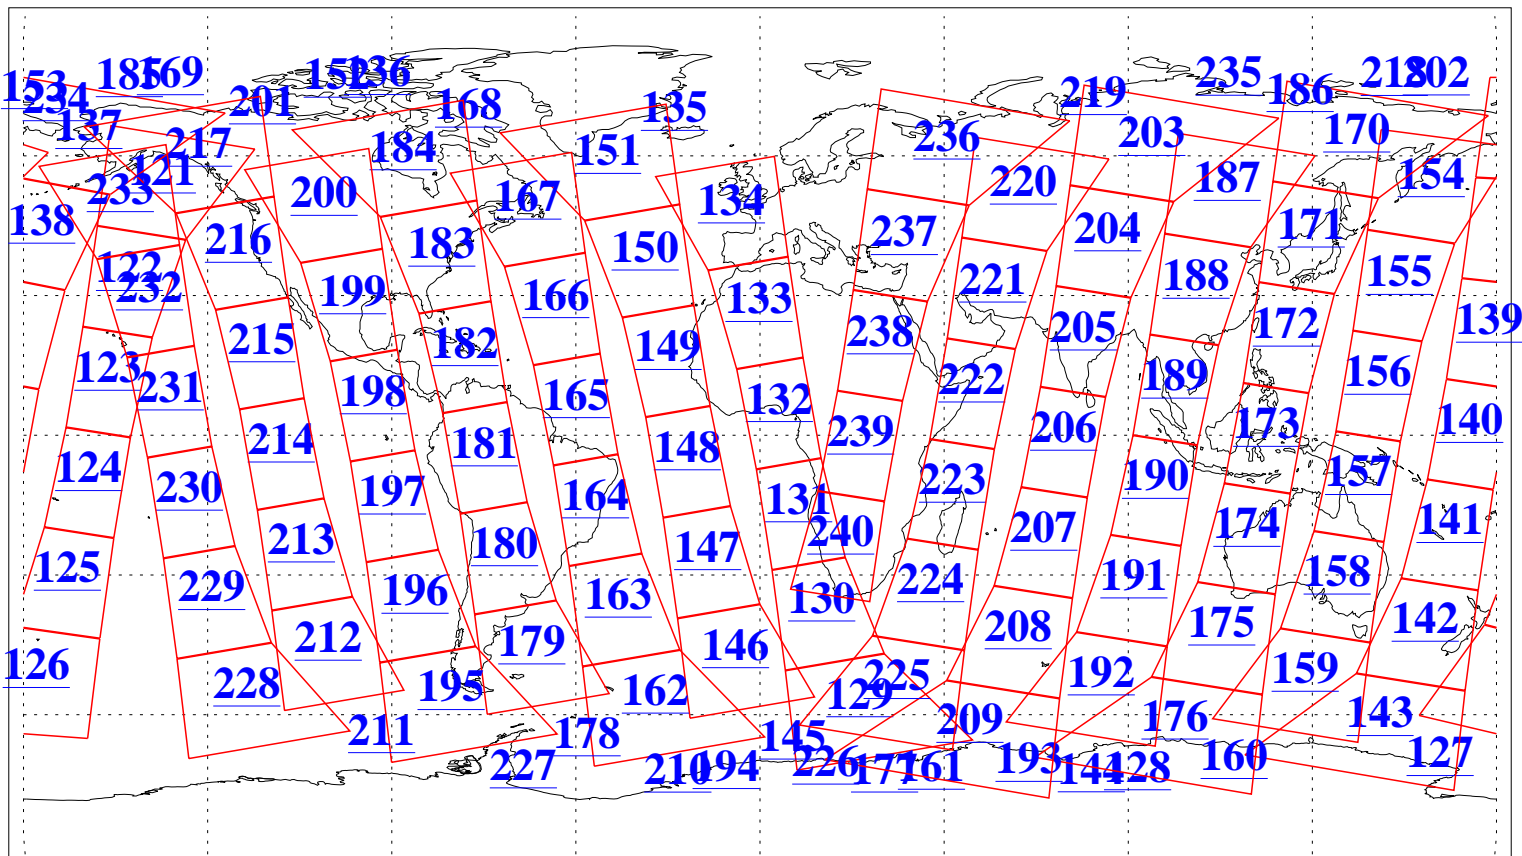

L1B Availability
AMSU Granules: 240
HSB Granules: 0
AIRS Granules: 240

8 Jun 2018
DoY 159
Aqua Day 5879
Granules: 1 to 120

Granules: 121 to 240

Legend: AMSU Available, HSB Available, AIRS Available

L1B Availability
AMSU Granules: 240
HSB Granules: 0
AIRS Granules: 240

8 Jun 2018
DoY 159
Aqua Day 5879

Ascending Granules

Descending Granules

Legend: AMSU Available, HSB Available, AIRS Available

L1B Availability
AMSU Granules: 240
HSB Granules: 0
AIRS Granules: 240

8 Jun 2018
DoY 159
Aqua Day 5879

Northern Hemisphere Granules

Southern Hemisphere Granules

Legend: AMSU Available, HSB Available, AIRS Available