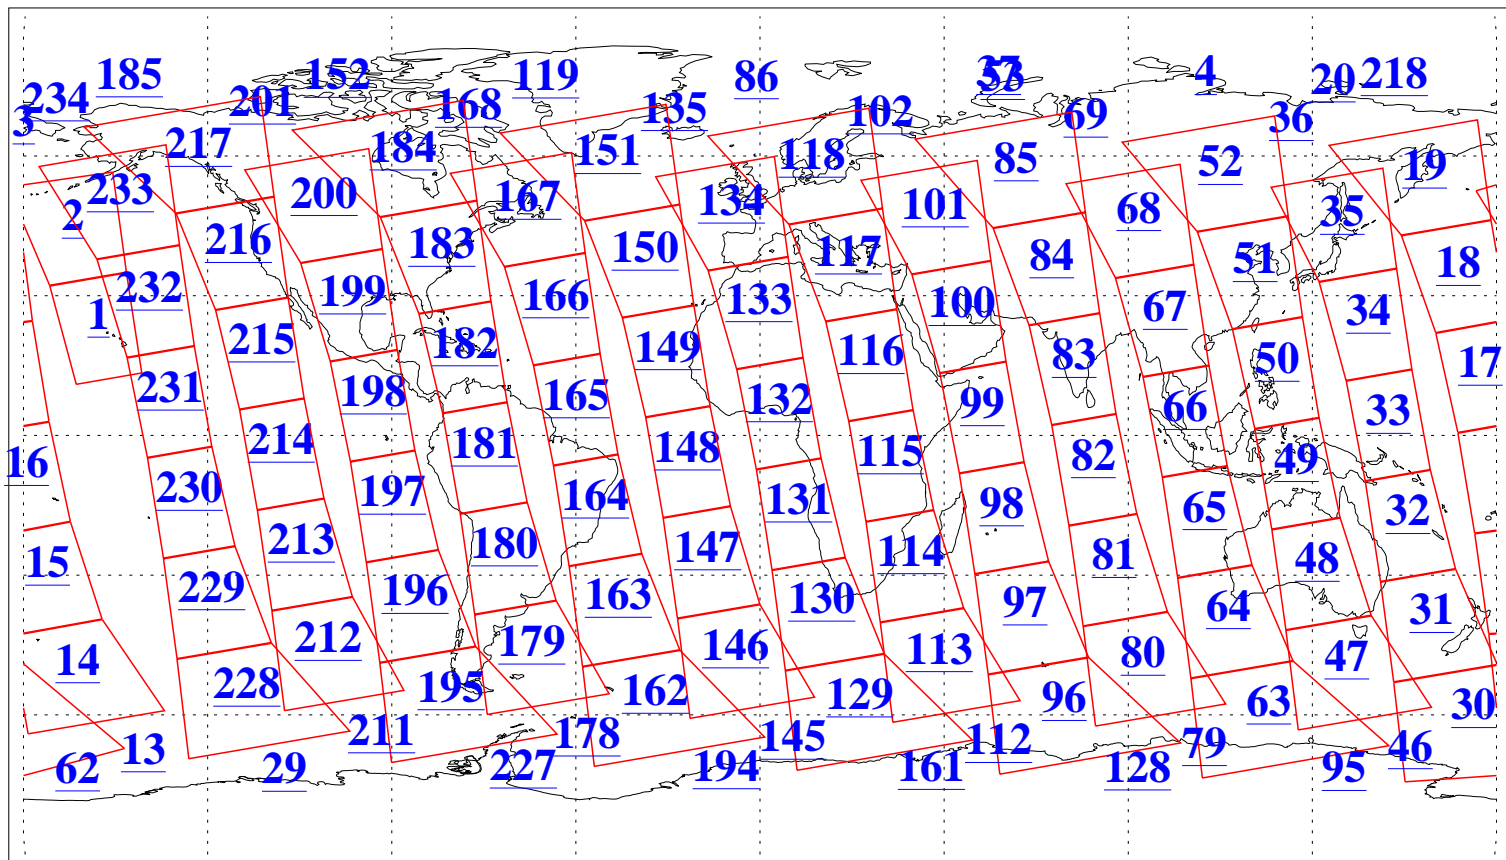

L1B Availability
AMSU Granules: 240
HSB Granules: 0
AIRS Granules: 240

8 Jun 2018
DoY 159
Aqua Day 5879
Granules: 1 to 120

Granules: 121 to 240

Legend: AMSU Available, HSB Available, AIRS Available

L1B Availability
AMSU Granules: 240
HSB Granules: 0
AIRS Granules: 240

8 Jun 2018
DoY 159
Aqua Day 5879

Ascending Granules

Descending Granules

Legend: AMSU Available, HSB Available, AIRS Available

L1B Availability
AMSU Granules: 240
HSB Granules: 0
AIRS Granules: 240

8 Jun 2018
DoY 159
Aqua Day 5879

Northern Hemisphere Granules

Southern Hemisphere Granules

Legend: AMSU Available, HSB Available, AIRS Available