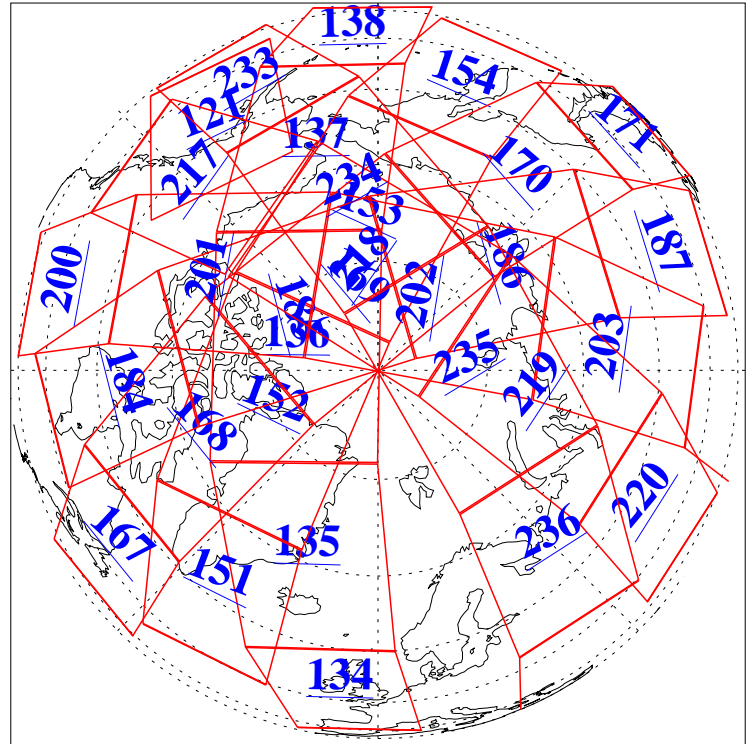

8 Jun 2018
DoY 159
Aqua Day 5879

Ascending Granules

Descending Granules

Legend: AMSU Available, HSB Available, AIRS Available

L1B Availability
AMSU Granules: 240
HSB Granules: 0
AIRS Granules: 240

8 Jun 2018
DoY 159
Aqua Day 5879

Northern Hemisphere Granules

Southern Hemisphere Granules

Legend: AMSU Available, HSB Available, AIRS Available