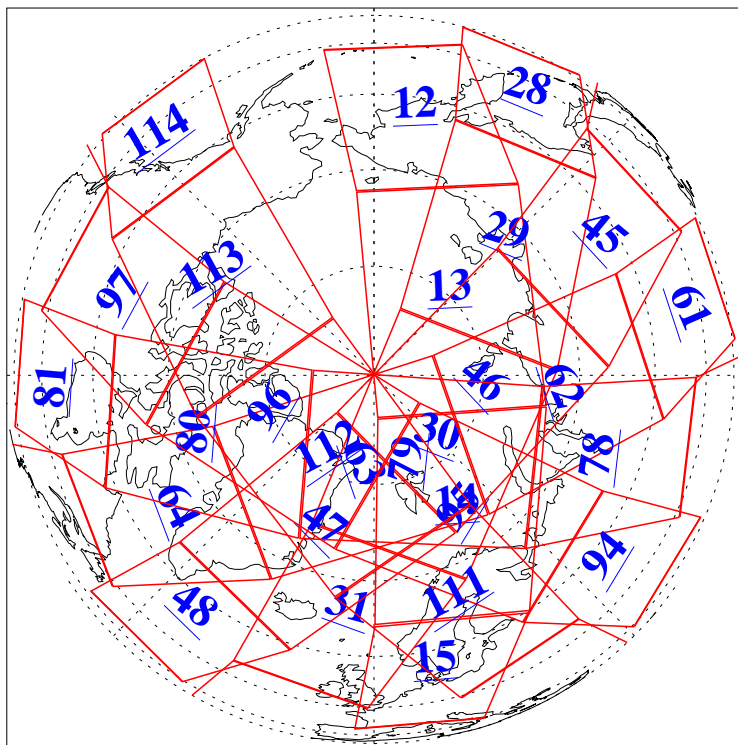

L1B Availability
AMSU Granules: 240
HSB Granules: 0
AIRS Granules: 240

7 Jun 2018
DoY 158
Aqua Day 5878

Ascending Granules

Descending Granules

Legend: AMSU Available, HSB Available, AIRS Available

L1B Availability
 AMSU Granules: 240
 HSB Granules: 0
 AIRS Granules: 240

7 Jun 2018
 DoY 158
 Aqua Day 5878

Northern Hemisphere Granules

Southern Hemisphere Granules

Legend: AMSU Available, HSB Available, AIRS Available