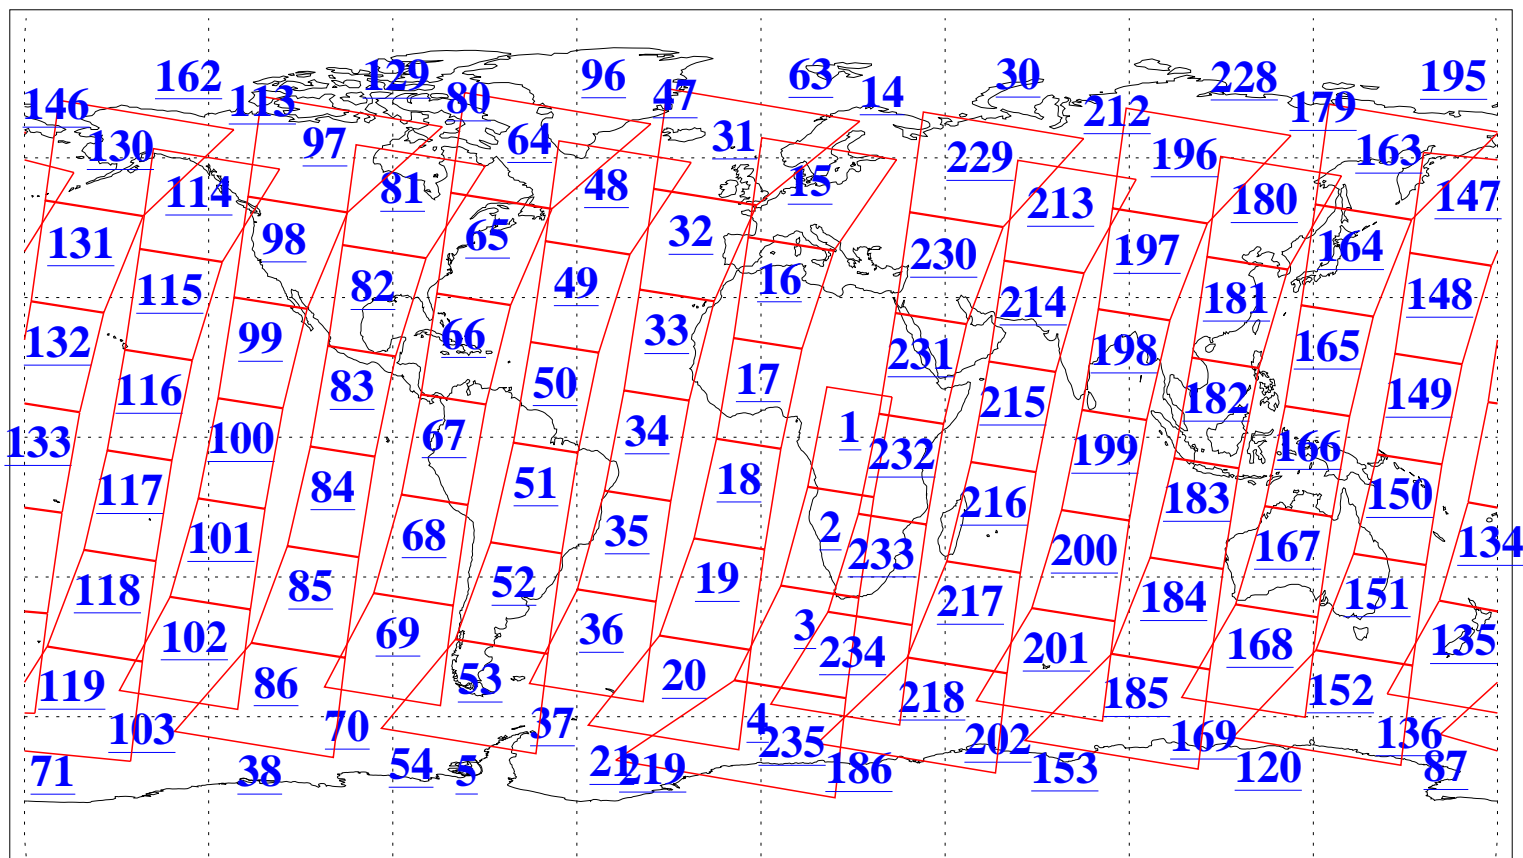

L1B Availability
AMSU Granules: 240
HSB Granules: 0
AIRS Granules: 240

7 Jun 2018
DoY 158
Aqua Day 5878

Ascending Granules

Descending Granules

Legend: AMSU Available, HSB Available, AIRS Available

L1B Availability
 AMSU Granules: 240
 HSB Granules: 0
 AIRS Granules: 240

7 Jun 2018
 DoY 158
 Aqua Day 5878

Northern Hemisphere Granules

Southern Hemisphere Granules

Legend: AMSU Available, HSB Available, AIRS Available