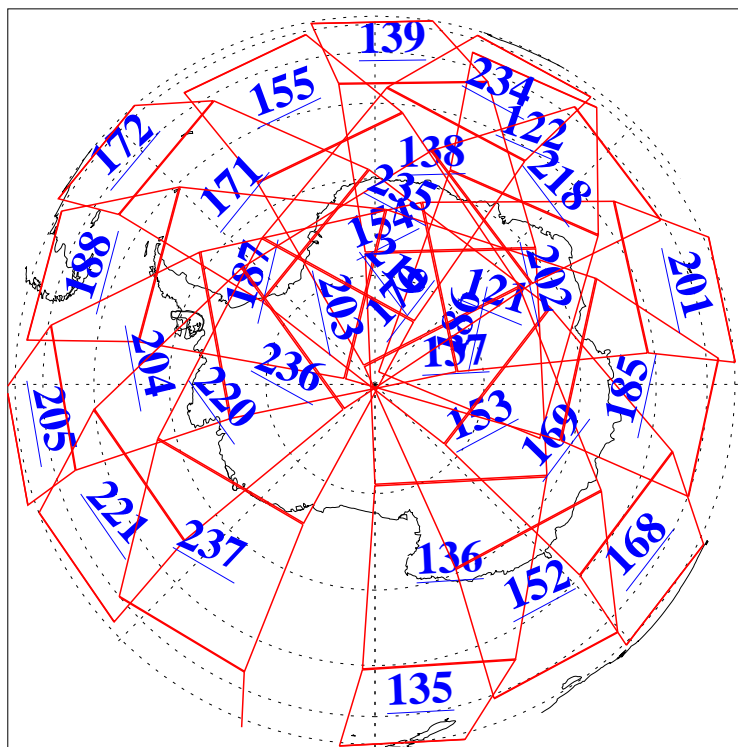

L1B Availability
AMSU Granules: 240
HSB Granules: 0
AIRS Granules: 240

7 Jun 2018
DoY 158
Aqua Day 5878

Ascending Granules

Descending Granules

Legend: AMSU Available, HSB Available, AIRS Available

L1B Availability
 AMSU Granules: 240
 HSB Granules: 0
 AIRS Granules: 240

7 Jun 2018
 DoY 158
 Aqua Day 5878

Northern Hemisphere Granules

Southern Hemisphere Granules

Legend: AMSU Available, HSB Available, AIRS Available