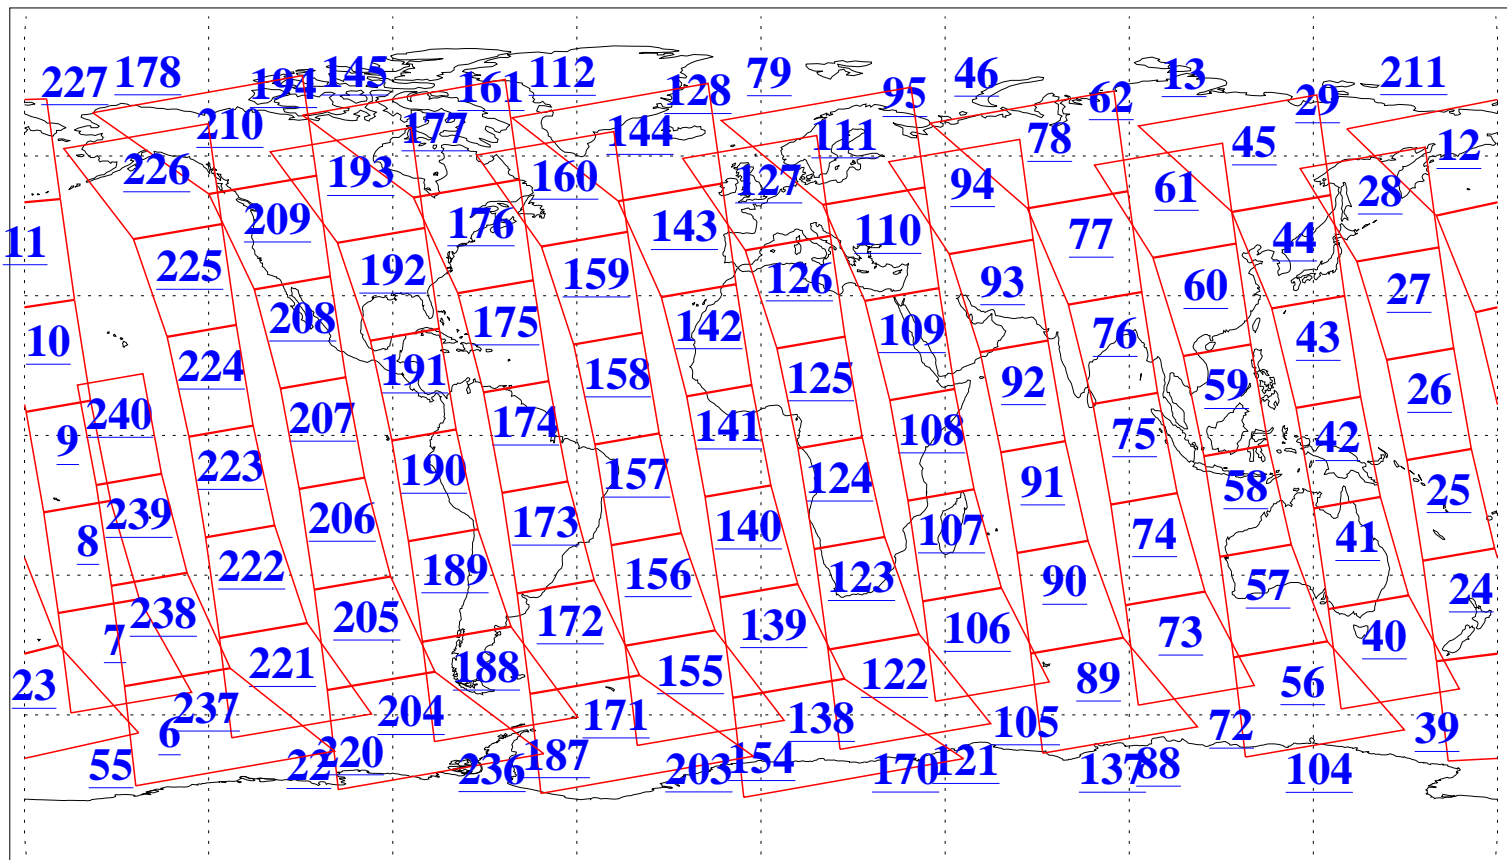

L1B Availability
AMSU Granules: 240
HSB Granules: 0
AIRS Granules: 240

7 Jun 2018
DoY 158
Aqua Day 5878

Ascending Granules

Descending Granules

Legend: AMSU Available, HSB Available, AIRS Available

L1B Availability
 AMSU Granules: 240
 HSB Granules: 0
 AIRS Granules: 240

7 Jun 2018
 DoY 158
 Aqua Day 5878

Northern Hemisphere Granules

Southern Hemisphere Granules

Legend: AMSU Available, HSB Available, AIRS Available