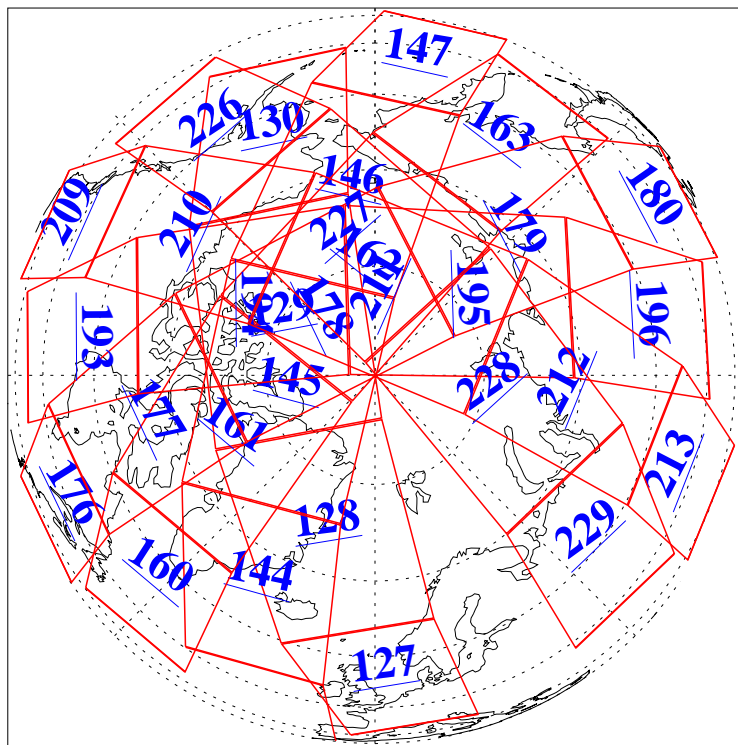

L1B Availability
AMSU Granules: 240
HSB Granules: 0
AIRS Granules: 240

7 Jun 2018
DoY 158
Aqua Day 5878

Ascending Granules

Descending Granules

Legend: AMSU Available, HSB Available, AIRS Available

L1B Availability
 AMSU Granules: 240
 HSB Granules: 0
 AIRS Granules: 240

7 Jun 2018
 DoY 158
 Aqua Day 5878

Northern Hemisphere Granules

Southern Hemisphere Granules

Legend: AMSU Available, HSB Available, AIRS Available