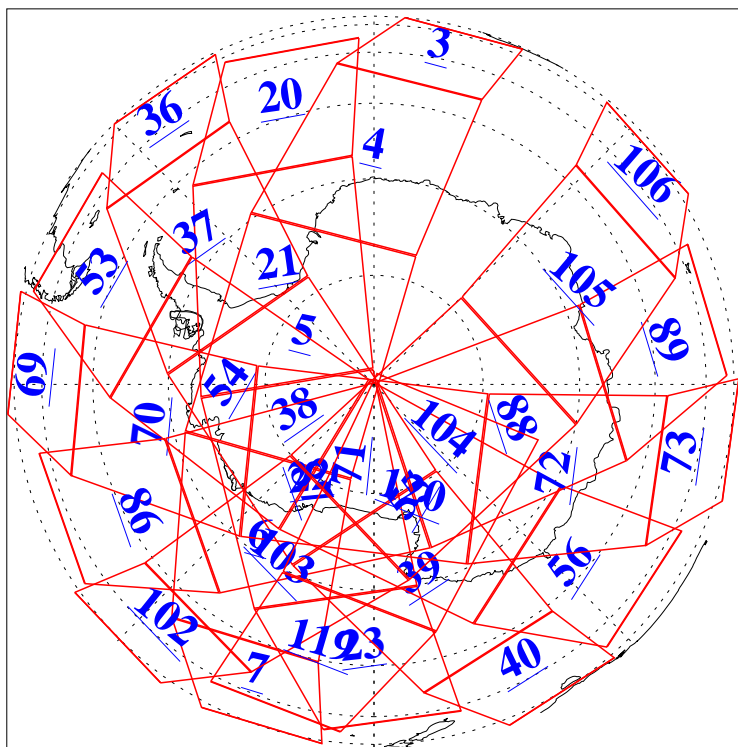

L1B Availability
AMSU Granules: 240
HSB Granules: 0
AIRS Granules: 240

7 Jun 2018
DoY 158
Aqua Day 5878

Ascending Granules

Descending Granules

Legend: AMSU Available, HSB Available, AIRS Available

L1B Availability
 AMSU Granules: 240
 HSB Granules: 0
 AIRS Granules: 240

7 Jun 2018
 DoY 158
 Aqua Day 5878

Northern Hemisphere Granules

Southern Hemisphere Granules

Legend: AMSU Available, HSB Available, AIRS Available