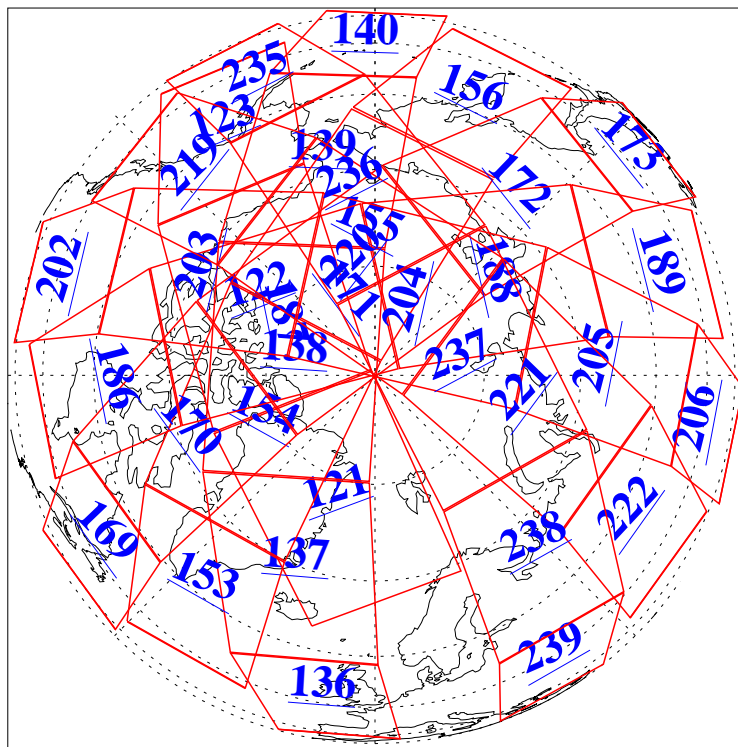

L1B Availability  
AMSU Granules: 239  
HSB Granules: 0  
AIRS Granules: 240

6 Jun 2018  
DoY 157  
Aqua Day 5877  
Granules: 1 to 120

Granules: 121 to 240

Legend: AMSU Available, HSB Available, AIRS Available

L1B Availability  
AMSU Granules: 239  
HSB Granules: 0  
AIRS Granules: 240

6 Jun 2018  
DoY 157  
Aqua Day 5877

Ascending Granules

Descending Granules

Legend: AMSU Available, HSB Available, AIRS Available

### Northern Hemisphere Granules