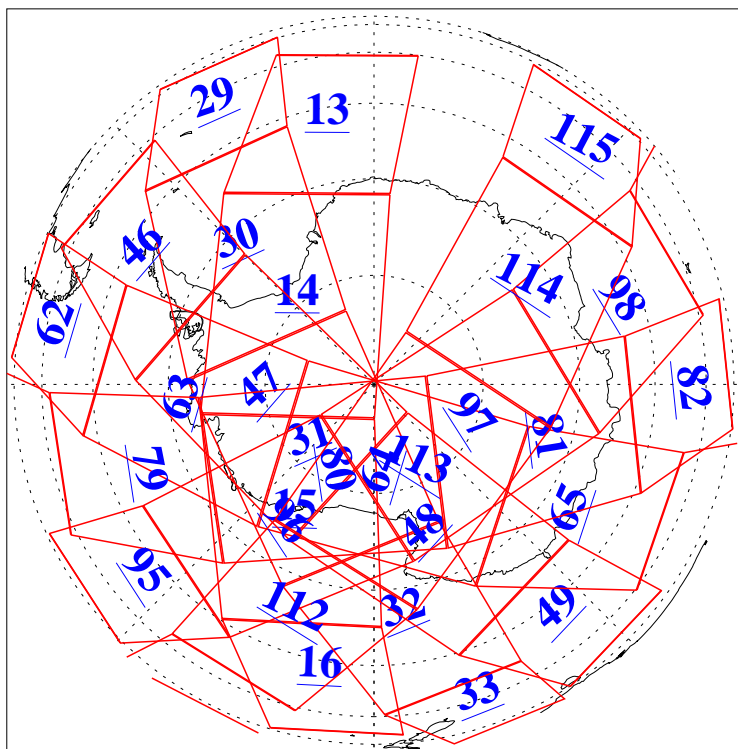

Legend: AMSU Available, HSB Available, AIRS Available