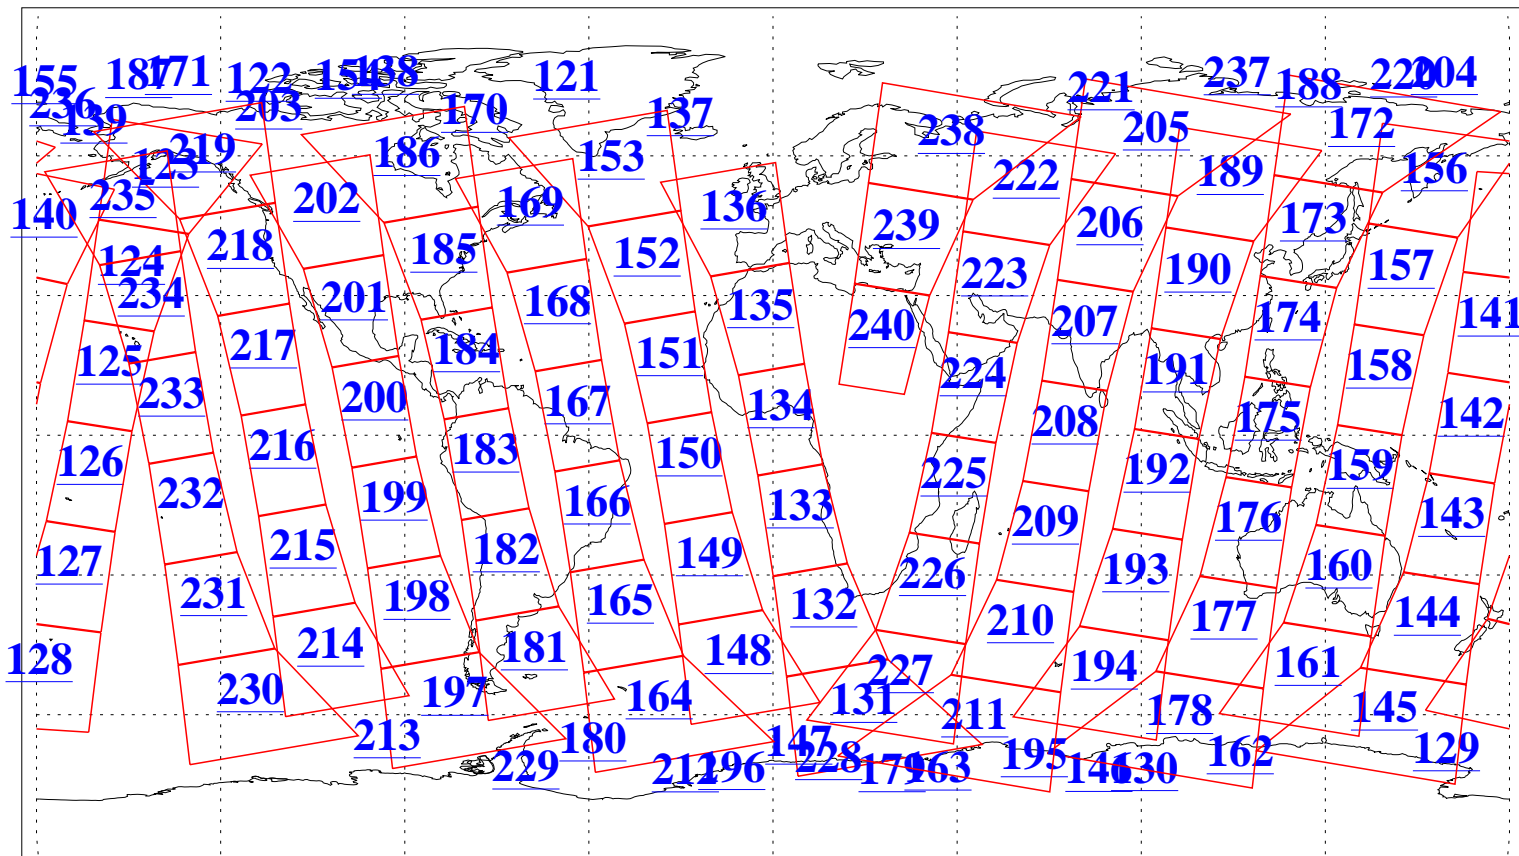

L1B Availability  
AMSU Granules: 239  
HSB Granules: 0  
AIRS Granules: 240

6 Jun 2018  
DoY 157  
Aqua Day 5877  
Granules: 1 to 120

Granules: 121 to 240

Legend: AMSU Available, HSB Available, AIRS Available

L1B Availability  
AMSU Granules: 239  
HSB Granules: 0  
AIRS Granules: 240

6 Jun 2018  
DoY 157  
Aqua Day 5877

Ascending Granules

Descending Granules

Legend: AMSU Available, HSB Available, AIRS Available