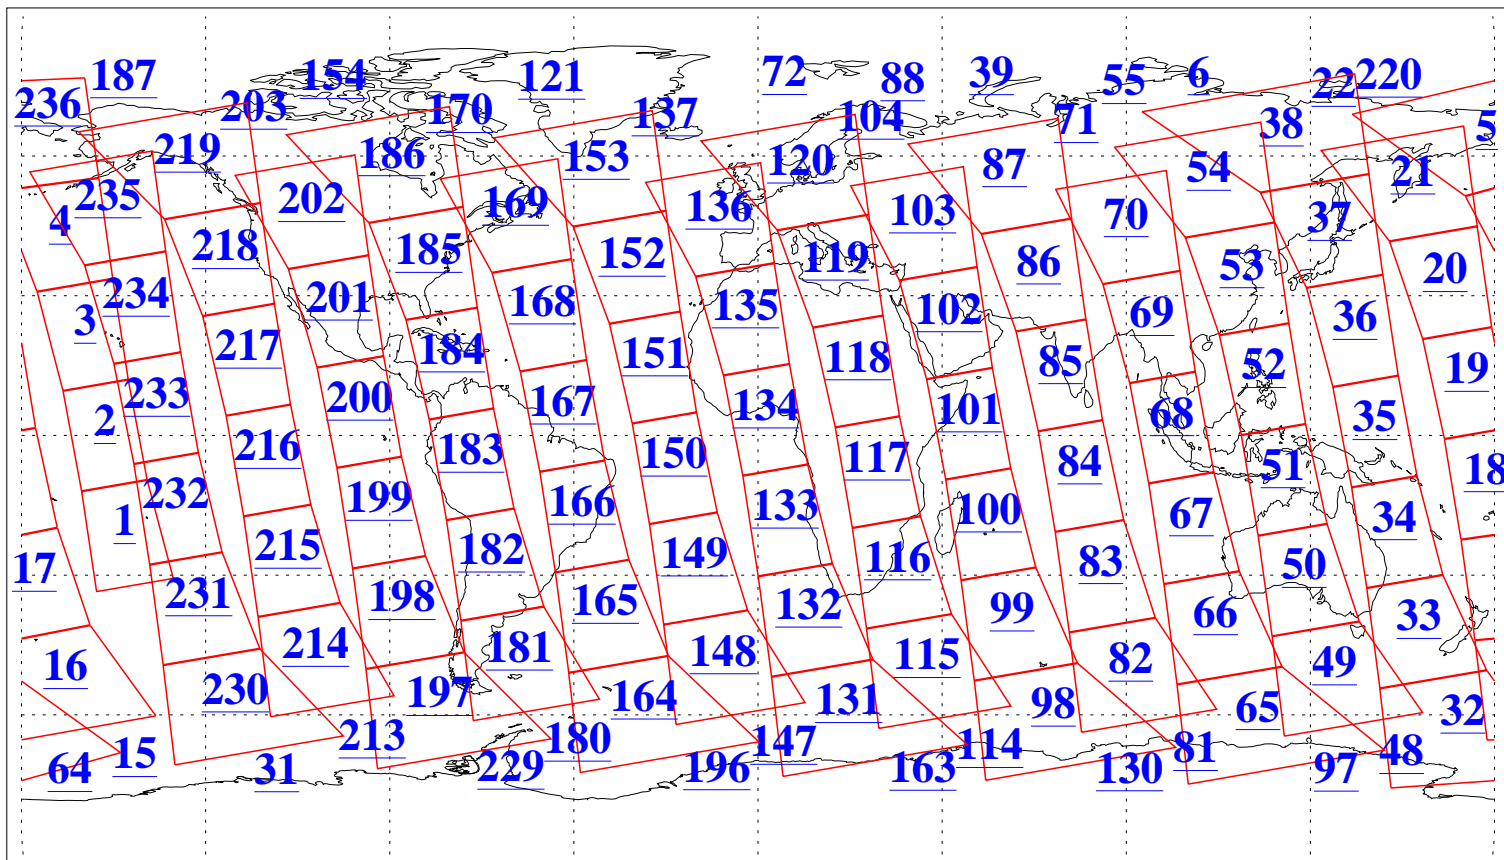

L1B Availability  
AMSU Granules: 239  
HSB Granules: 0  
AIRS Granules: 240

6 Jun 2018  
DoY 157  
Aqua Day 5877  
Granules: 1 to 120

Granules: 121 to 240

Legend: AMSU Available, HSB Available, AIRS Available

L1B Availability  
AMSU Granules: 239  
HSB Granules: 0  
AIRS Granules: 240

6 Jun 2018  
DoY 157  
Aqua Day 5877

Ascending Granules

Descending Granules

Legend: AMSU Available, HSB Available, AIRS Available