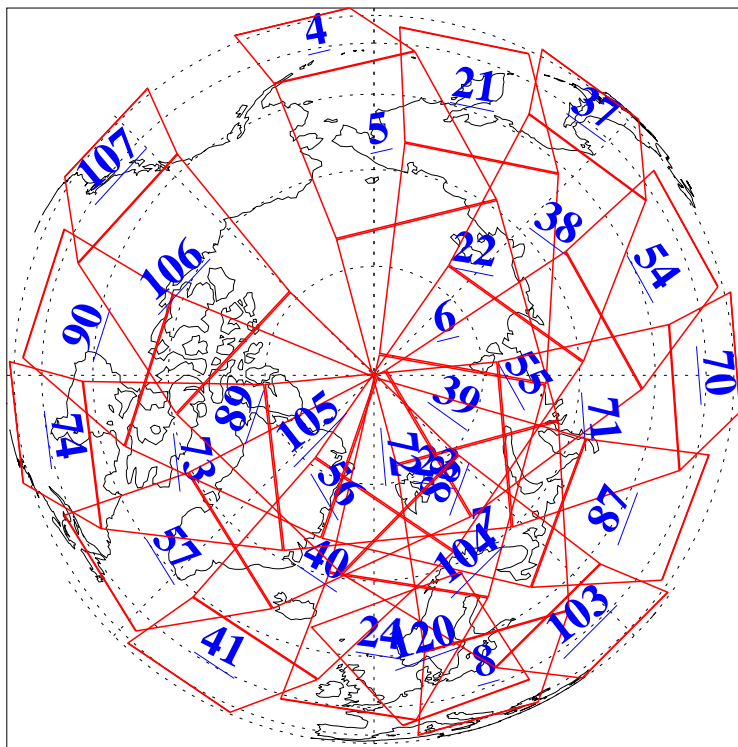

L1B Availability  
AMSU Granules: 239  
HSB Granules: 0  
AIRS Granules: 240

6 Jun 2018  
DoY 157  
Aqua Day 5877  
Granules: 1 to 120

Granules: 121 to 240

Legend: AMSU Available, HSB Available, AIRS Available

L1B Availability  
AMSU Granules: 239  
HSB Granules: 0  
AIRS Granules: 240

6 Jun 2018  
DoY 157  
Aqua Day 5877

Ascending Granules

Descending Granules

Legend: AMSU Available, HSB Available, AIRS Available

L1B Availability  
AMSU Granules: 239  
HSB Granules: 0  
AIRS Granules: 240

6 Jun 2018  
DoY 157  
Aqua Day 5877

### Northern Hemisphere Granules