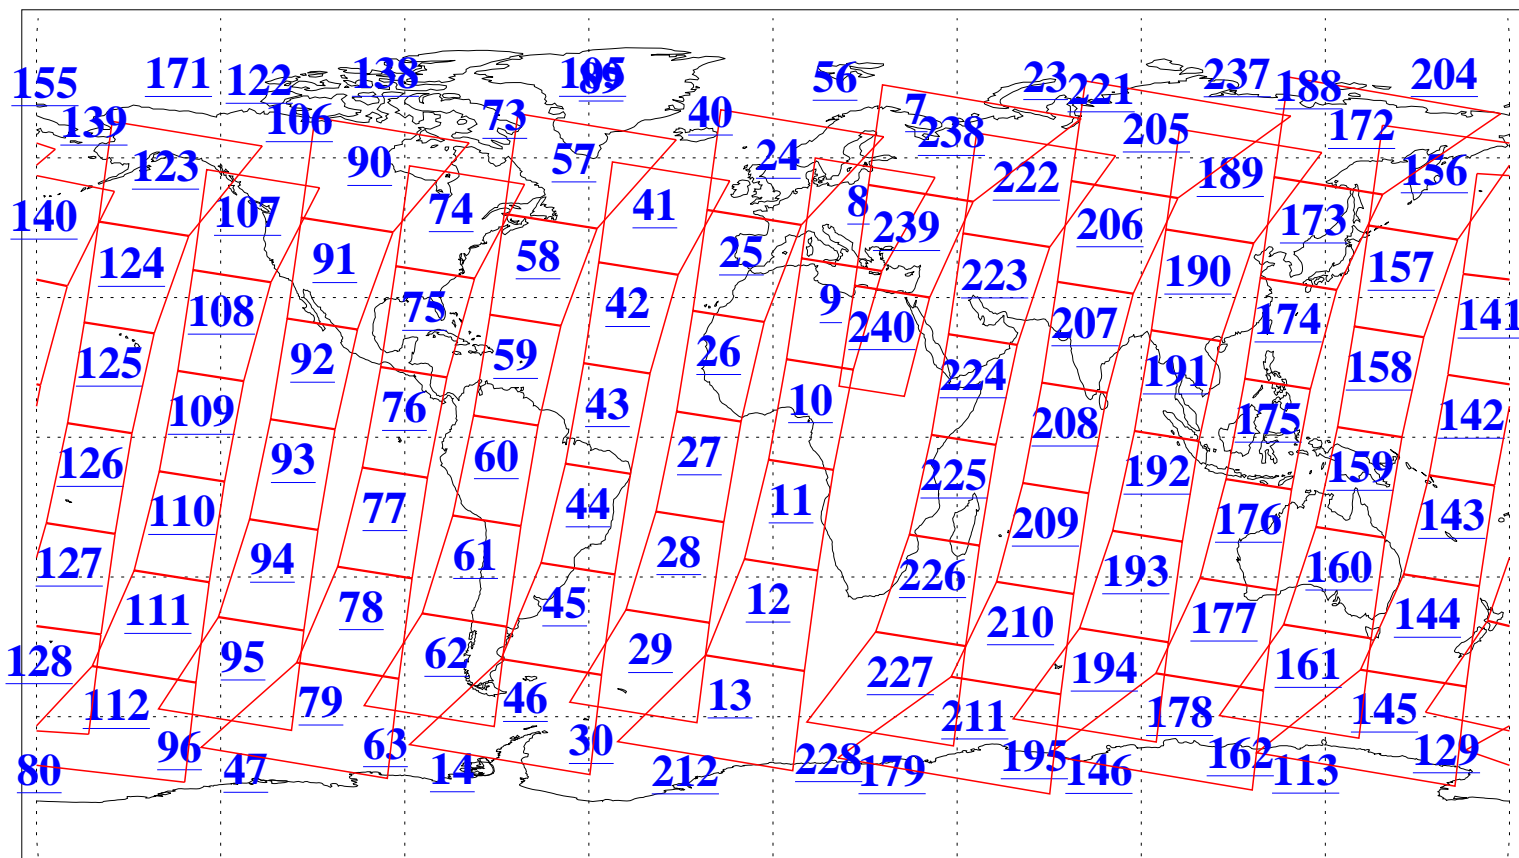

L1B Availability  
AMSU Granules: 239  
HSB Granules: 0  
AIRS Granules: 240

6 Jun 2018  
DoY 157  
Aqua Day 5877  
Granules: 1 to 120

Granules: 121 to 240

Legend: AMSU Available, HSB Available, AIRS Available

L1B Availability  
AMSU Granules: 239  
HSB Granules: 0  
AIRS Granules: 240

6 Jun 2018  
DoY 157  
Aqua Day 5877

Ascending Granules

Descending Granules

Legend: AMSU Available, HSB Available, AIRS Available