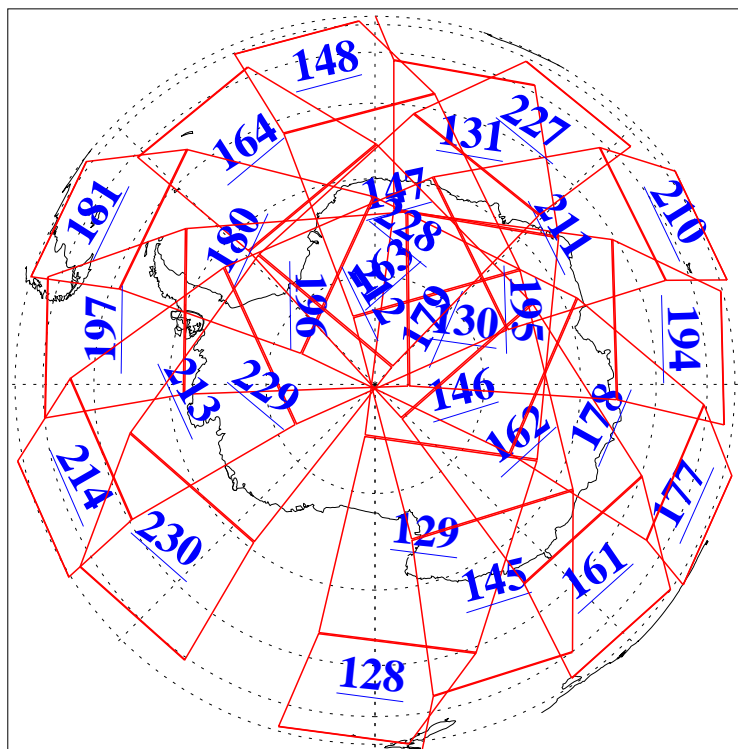

Legend: AMSU Available, HSB Available, AIRS Available