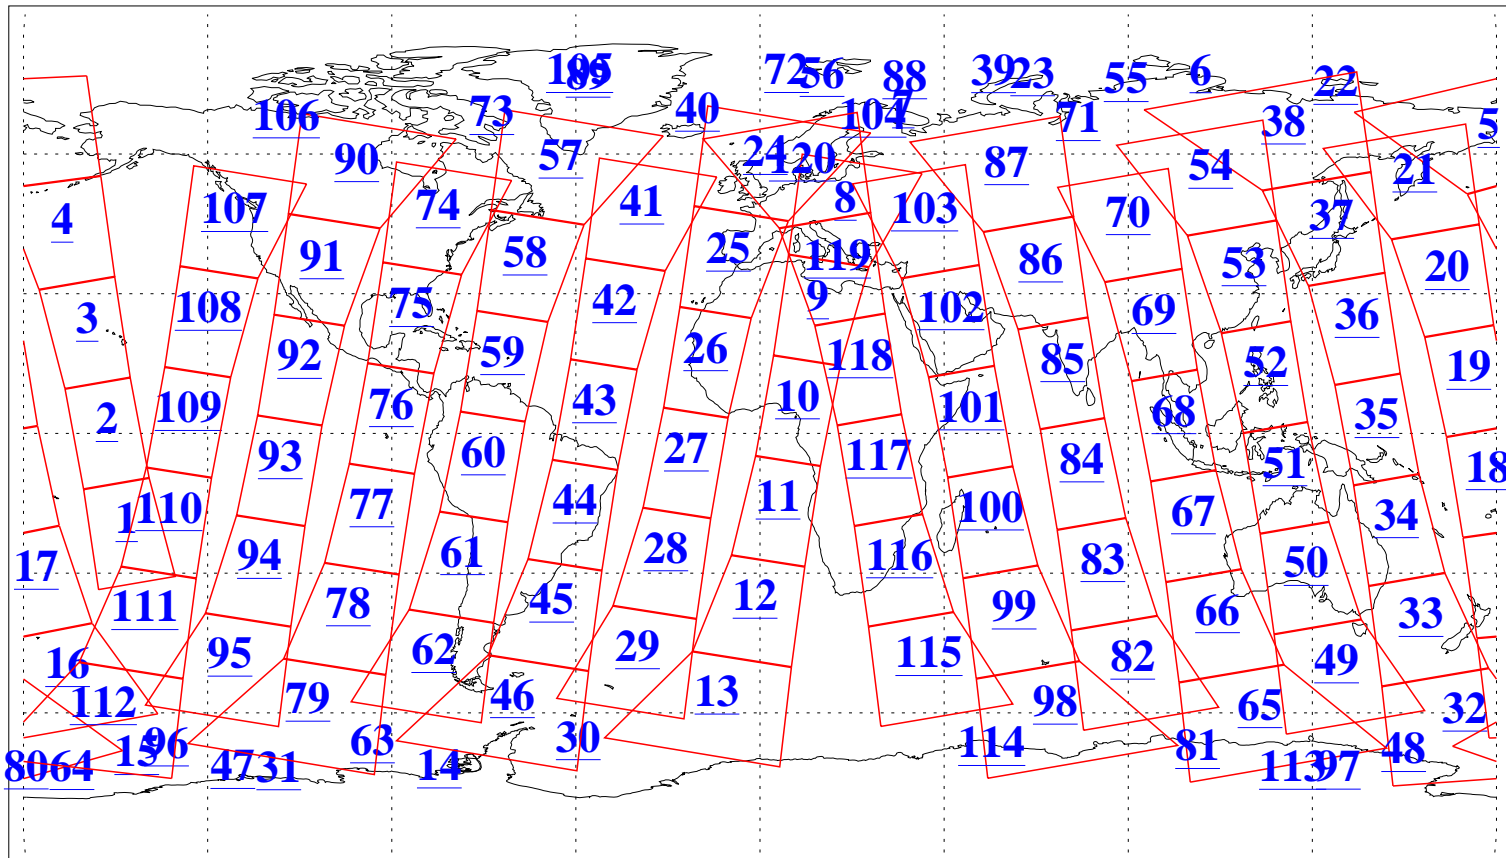

L1B Availability  
AMSU Granules: 239  
HSB Granules: 0  
AIRS Granules: 240

6 Jun 2018  
DoY 157  
Aqua Day 5877  
Granules: 1 to 120

Granules: 121 to 240

Legend: AMSU Available, HSB Available, AIRS Available

L1B Availability  
AMSU Granules: 239  
HSB Granules: 0  
AIRS Granules: 240

6 Jun 2018  
DoY 157  
Aqua Day 5877

Ascending Granules

Descending Granules

Legend: AMSU Available, HSB Available, AIRS Available