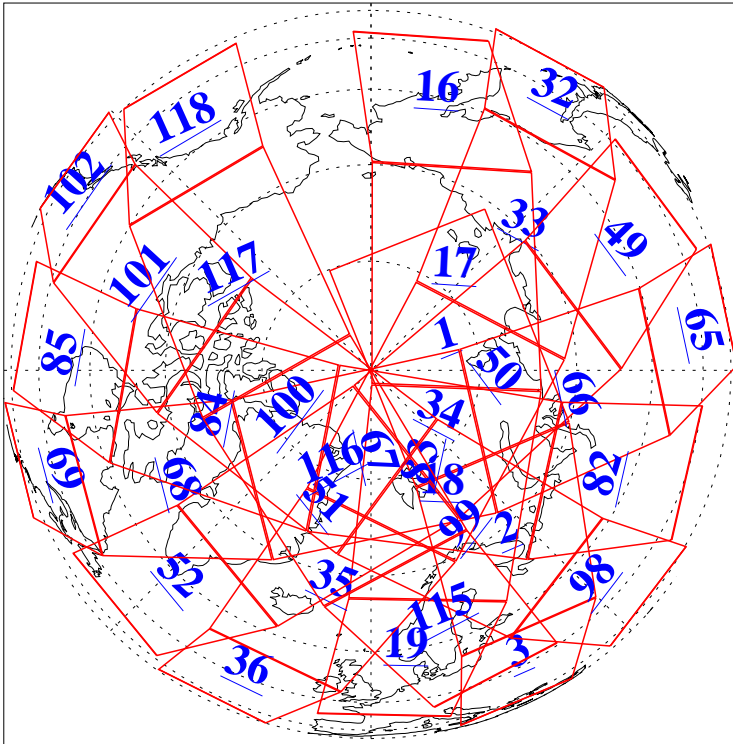

L1B Availability  
AMSU Granules: 240  
HSB Granules: 0  
AIRS Granules: 240

3 Jun 2018  
DoY 154  
Aqua Day 5874  
Granules: 1 to 120

Granules: 121 to 240

Legend: AMSU Available, HSB Available, AIRS Available

L1B Availability  
AMSU Granules: 240  
HSB Granules: 0  
AIRS Granules: 240

3 Jun 2018  
DoY 154  
Aqua Day 5874

Ascending Granules

Descending Granules

Legend: AMSU Available, HSB Available, AIRS Available

L1B Availability  
 AMSU Granules: 240  
 HSB Granules: 0  
 AIRS Granules: 240

3 Jun 2018  
 DoY 154  
 Aqua Day 5874

Northern Hemisphere Granules

Southern Hemisphere Granules

Legend: AMSU Available, HSB Available, AIRS Available