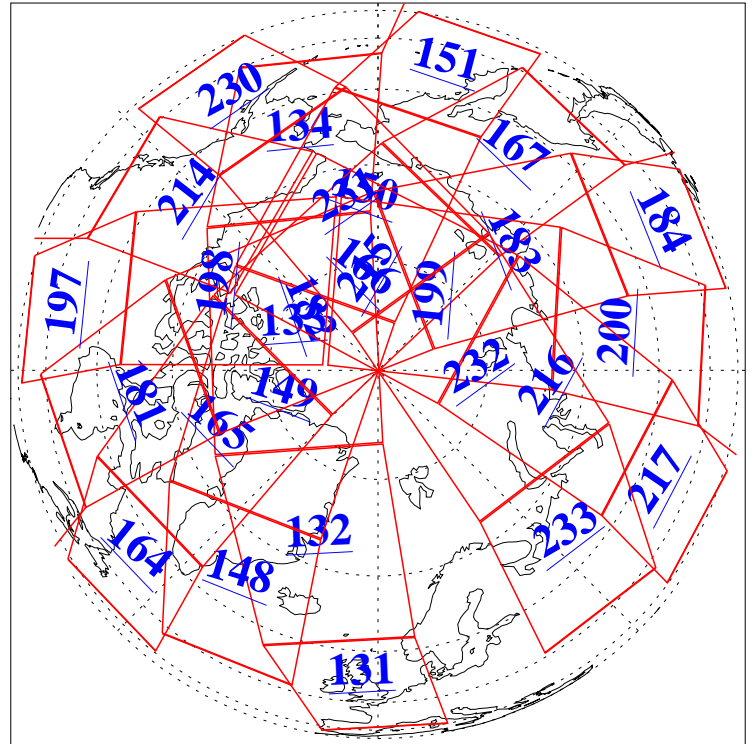

L1B Availability  
AMSU Granules: 240  
HSB Granules: 0  
AIRS Granules: 240

3 Jun 2018  
DoY 154  
Aqua Day 5874  
Granules: 1 to 120

Granules: 121 to 240

Legend: AMSU Available, HSB Available, AIRS Available

L1B Availability  
AMSU Granules: 240  
HSB Granules: 0  
AIRS Granules: 240

3 Jun 2018  
DoY 154  
Aqua Day 5874

Ascending Granules

Descending Granules

Legend: AMSU Available, HSB Available, AIRS Available

L1B Availability  
 AMSU Granules: 240  
 HSB Granules: 0  
 AIRS Granules: 240

3 Jun 2018  
 DoY 154  
 Aqua Day 5874

Northern Hemisphere Granules

Southern Hemisphere Granules

Legend: AMSU Available, HSB Available, AIRS Available