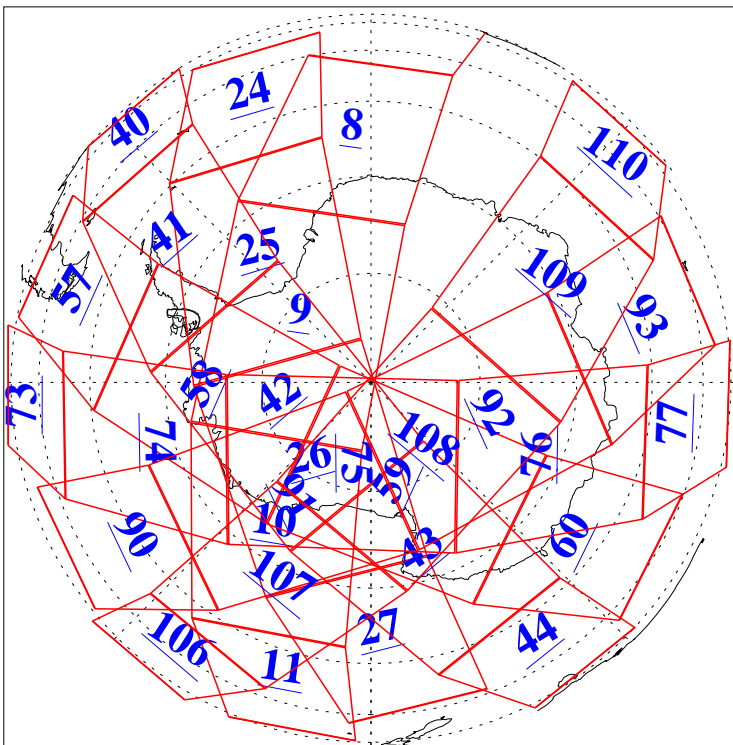

L1B Availability  
AMSU Granules: 240  
HSB Granules: 0  
AIRS Granules: 240

3 Jun 2018  
DoY 154  
Aqua Day 5874  
Granules: 1 to 120

Granules: 121 to 240

Legend: AMSU Available, HSB Available, AIRS Available

L1B Availability  
AMSU Granules: 240  
HSB Granules: 0  
AIRS Granules: 240

3 Jun 2018  
DoY 154  
Aqua Day 5874

Ascending Granules

Descending Granules

Legend: AMSU Available, HSB Available, AIRS Available

L1B Availability  
 AMSU Granules: 240  
 HSB Granules: 0  
 AIRS Granules: 240

3 Jun 2018  
 DoY 154  
 Aqua Day 5874

Northern Hemisphere Granules

Southern Hemisphere Granules

Legend: AMSU Available, HSB Available, AIRS Available