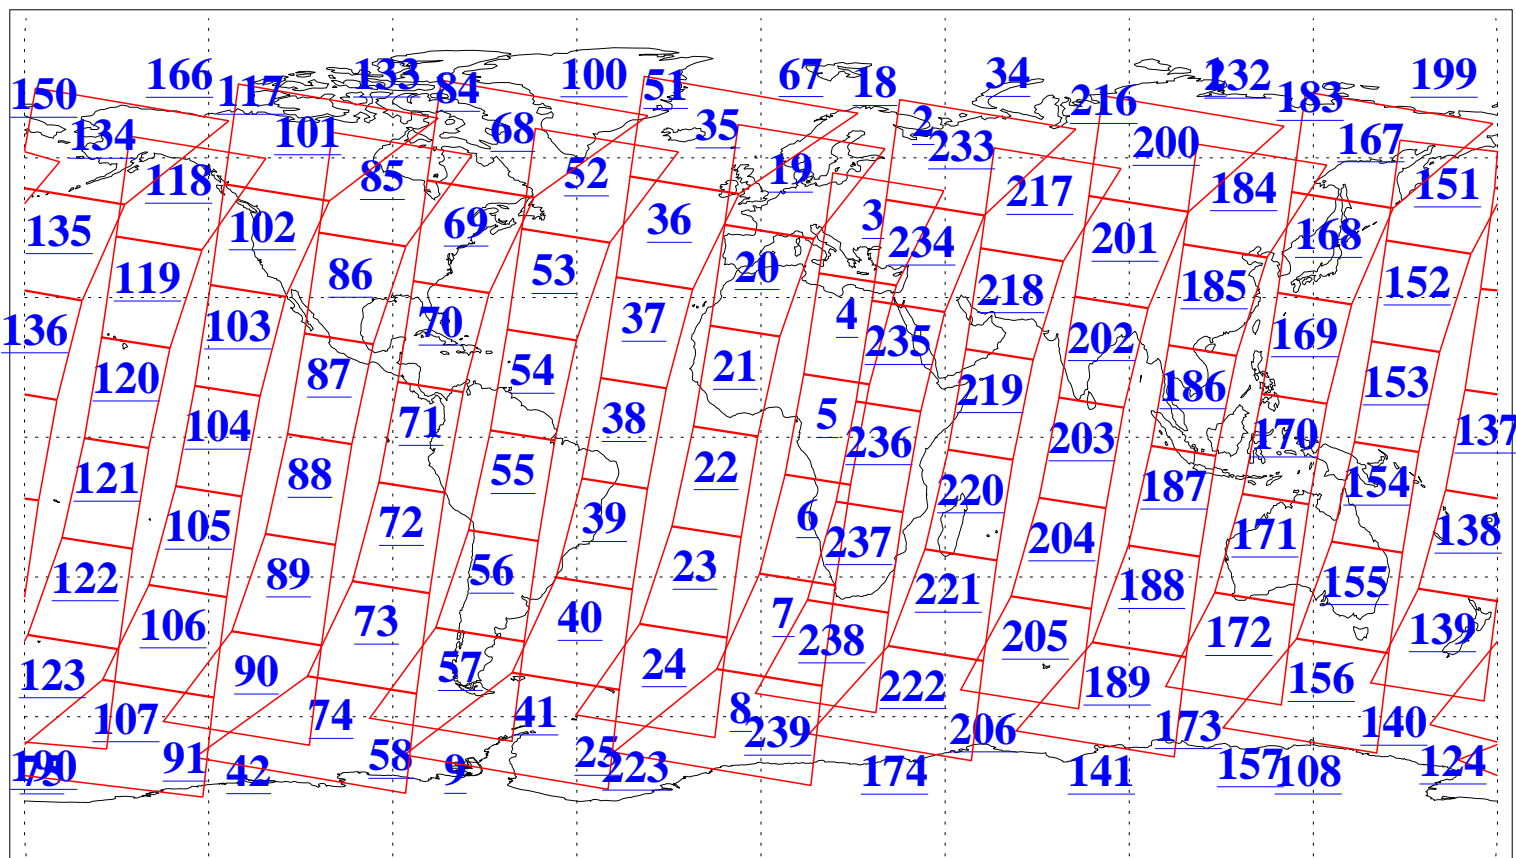

L1B Availability  
AMSU Granules: 240  
HSB Granules: 0  
AIRS Granules: 240

3 Jun 2018  
DoY 154  
Aqua Day 5874  
Granules: 1 to 120

Granules: 121 to 240

Legend: AMSU Available, HSB Available, AIRS Available

L1B Availability  
AMSU Granules: 240  
HSB Granules: 0  
AIRS Granules: 240

3 Jun 2018  
DoY 154  
Aqua Day 5874

Ascending Granules

Descending Granules

Legend: AMSU Available, HSB Available, AIRS Available

L1B Availability  
 AMSU Granules: 240  
 HSB Granules: 0  
 AIRS Granules: 240

3 Jun 2018  
 DoY 154  
 Aqua Day 5874

Northern Hemisphere Granules

Southern Hemisphere Granules

Legend: AMSU Available, HSB Available, AIRS Available