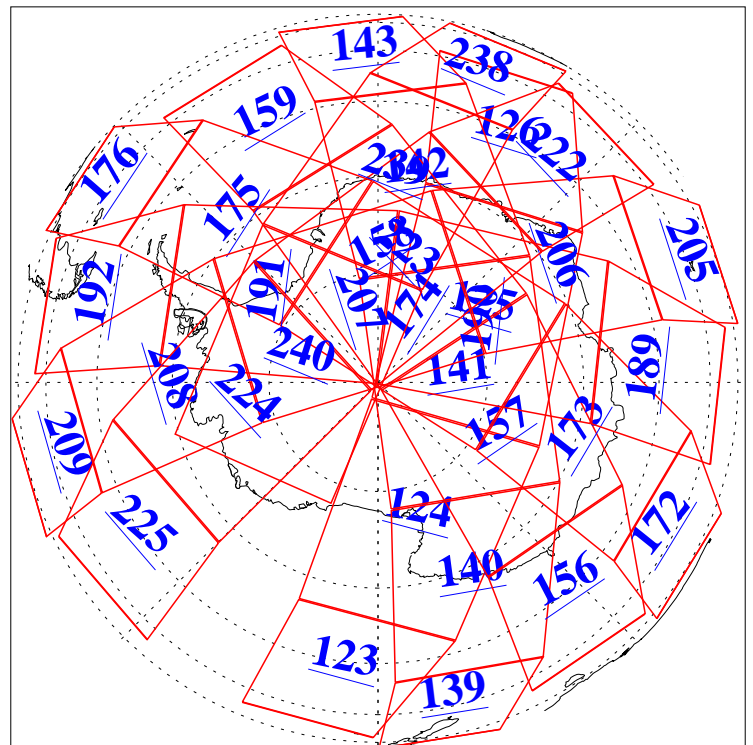

L1B Availability  
AMSU Granules: 240  
HSB Granules: 0  
AIRS Granules: 240

3 Jun 2018  
DoY 154  
Aqua Day 5874  
Granules: 1 to 120

Granules: 121 to 240

Legend: AMSU Available, HSB Available, AIRS Available

L1B Availability  
AMSU Granules: 240  
HSB Granules: 0  
AIRS Granules: 240

3 Jun 2018  
DoY 154  
Aqua Day 5874

Ascending Granules

Descending Granules

Legend: AMSU Available, HSB Available, AIRS Available

L1B Availability  
 AMSU Granules: 240  
 HSB Granules: 0  
 AIRS Granules: 240

3 Jun 2018  
 DoY 154  
 Aqua Day 5874

Northern Hemisphere Granules

Southern Hemisphere Granules

Legend: AMSU Available, HSB Available, AIRS Available