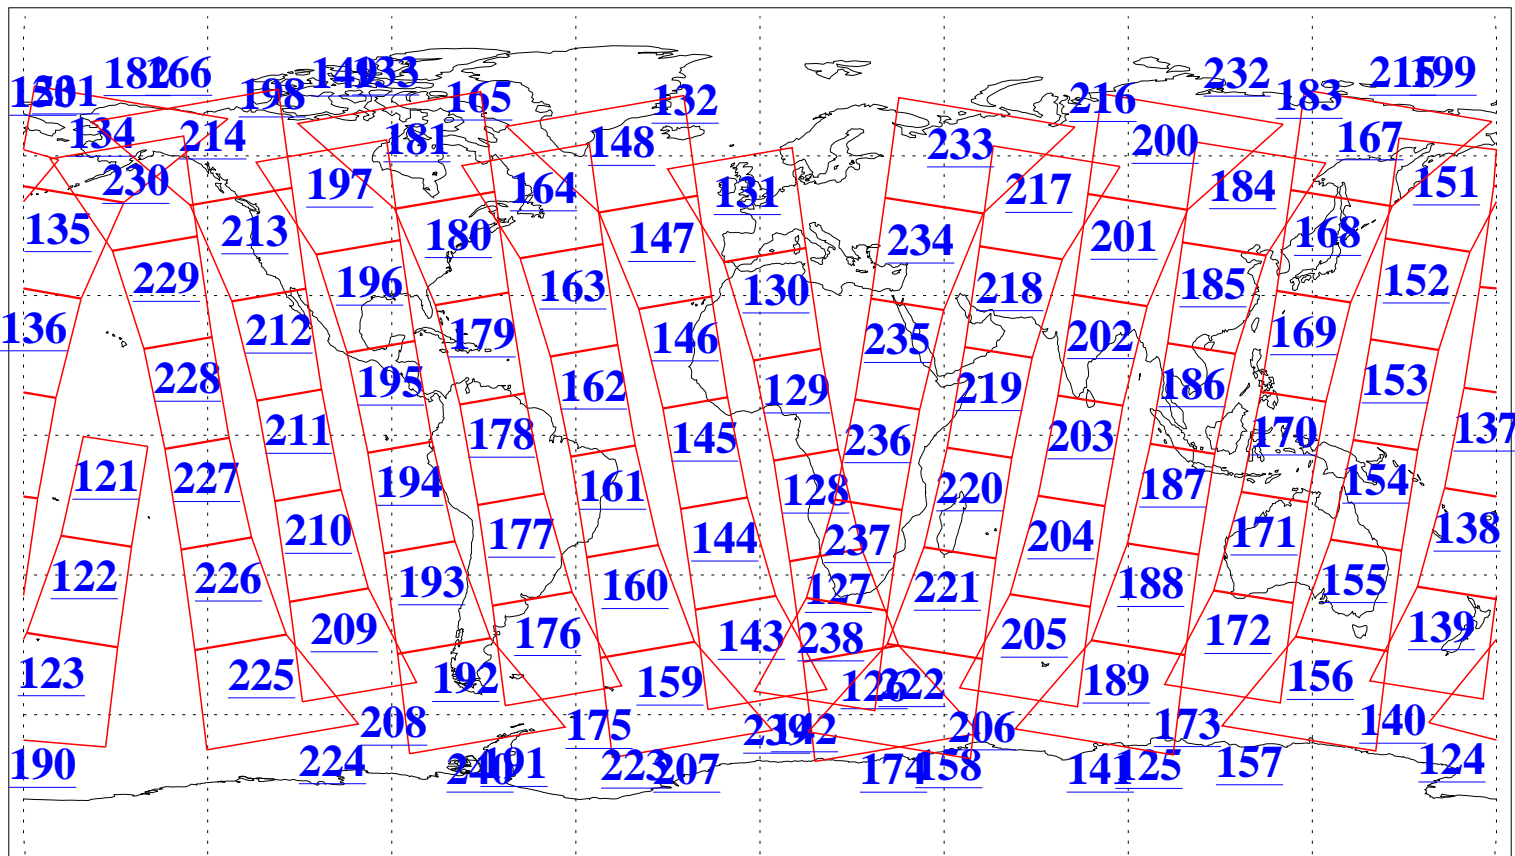

L1B Availability  
AMSU Granules: 240  
HSB Granules: 0  
AIRS Granules: 240

3 Jun 2018  
DoY 154  
Aqua Day 5874  
Granules: 1 to 120

Granules: 121 to 240

Legend: AMSU Available, HSB Available, AIRS Available

L1B Availability  
AMSU Granules: 240  
HSB Granules: 0  
AIRS Granules: 240

3 Jun 2018  
DoY 154  
Aqua Day 5874

Ascending Granules

Descending Granules

Legend: AMSU Available, HSB Available, AIRS Available

L1B Availability  
 AMSU Granules: 240  
 HSB Granules: 0  
 AIRS Granules: 240

3 Jun 2018  
 DoY 154  
 Aqua Day 5874

Northern Hemisphere Granules

Southern Hemisphere Granules

Legend: AMSU Available, HSB Available, AIRS Available