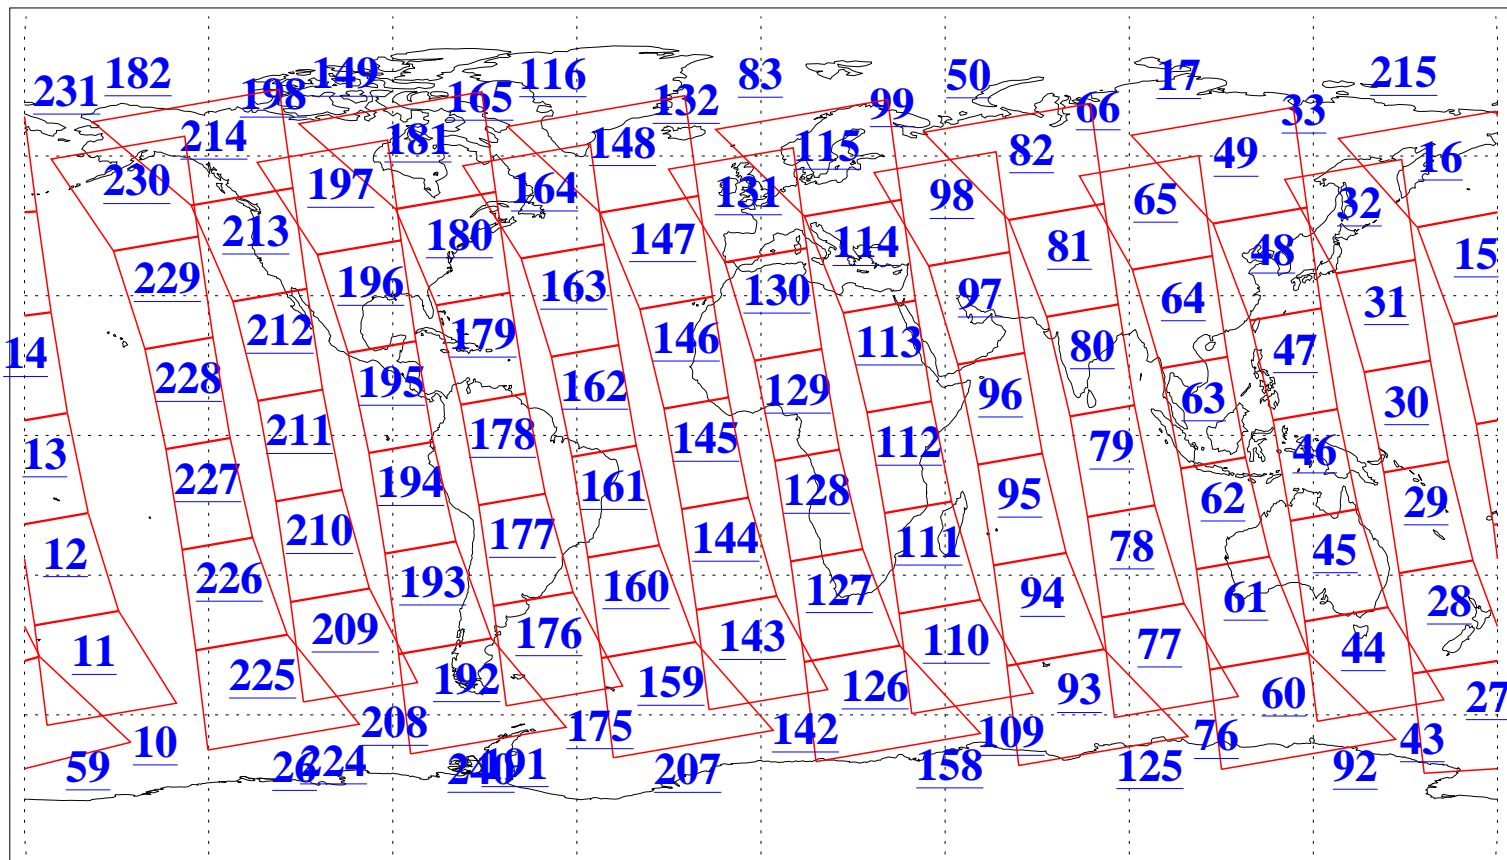

L1B Availability  
AMSU Granules: 240  
HSB Granules: 0  
AIRS Granules: 240

3 Jun 2018  
DoY 154  
Aqua Day 5874  
Granules: 1 to 120

Granules: 121 to 240

Legend: AMSU Available, HSB Available, AIRS Available

L1B Availability  
AMSU Granules: 240  
HSB Granules: 0  
AIRS Granules: 240

3 Jun 2018  
DoY 154  
Aqua Day 5874

Ascending Granules

Descending Granules

Legend: AMSU Available, HSB Available, AIRS Available

L1B Availability  
 AMSU Granules: 240  
 HSB Granules: 0  
 AIRS Granules: 240

3 Jun 2018  
 DoY 154  
 Aqua Day 5874

Northern Hemisphere Granules

Southern Hemisphere Granules

Legend: AMSU Available, HSB Available, AIRS Available