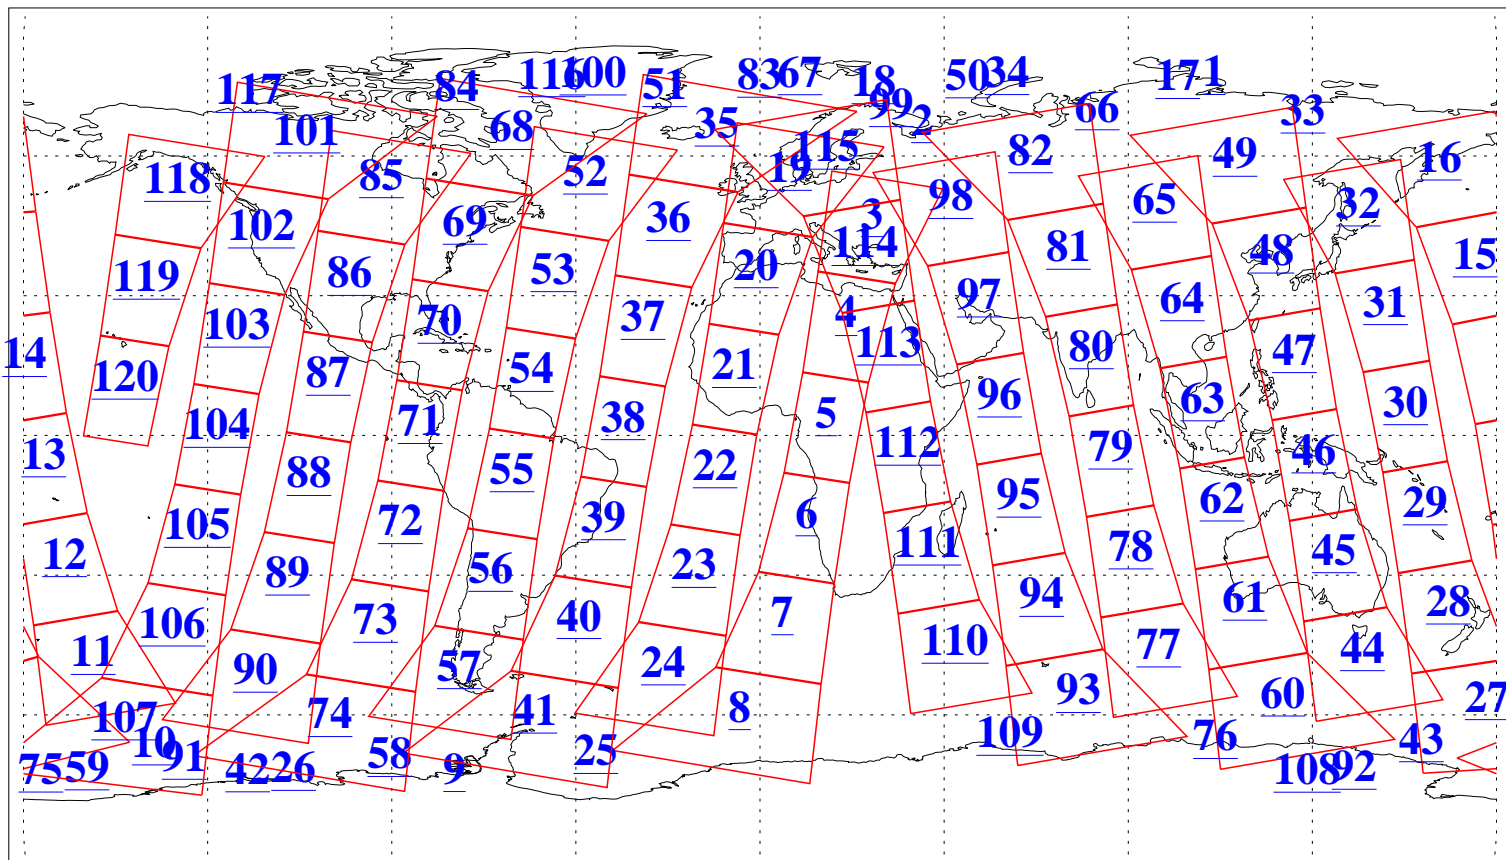

L1B Availability  
AMSU Granules: 240  
HSB Granules: 0  
AIRS Granules: 240

3 Jun 2018  
DoY 154  
Aqua Day 5874  
Granules: 1 to 120

Granules: 121 to 240

Legend: AMSU Available, HSB Available, AIRS Available

L1B Availability  
AMSU Granules: 240  
HSB Granules: 0  
AIRS Granules: 240

3 Jun 2018  
DoY 154  
Aqua Day 5874

Ascending Granules

Descending Granules

Legend: AMSU Available, HSB Available, AIRS Available

L1B Availability  
 AMSU Granules: 240  
 HSB Granules: 0  
 AIRS Granules: 240

3 Jun 2018  
 DoY 154  
 Aqua Day 5874

Northern Hemisphere Granules

Southern Hemisphere Granules

Legend: AMSU Available, HSB Available, AIRS Available