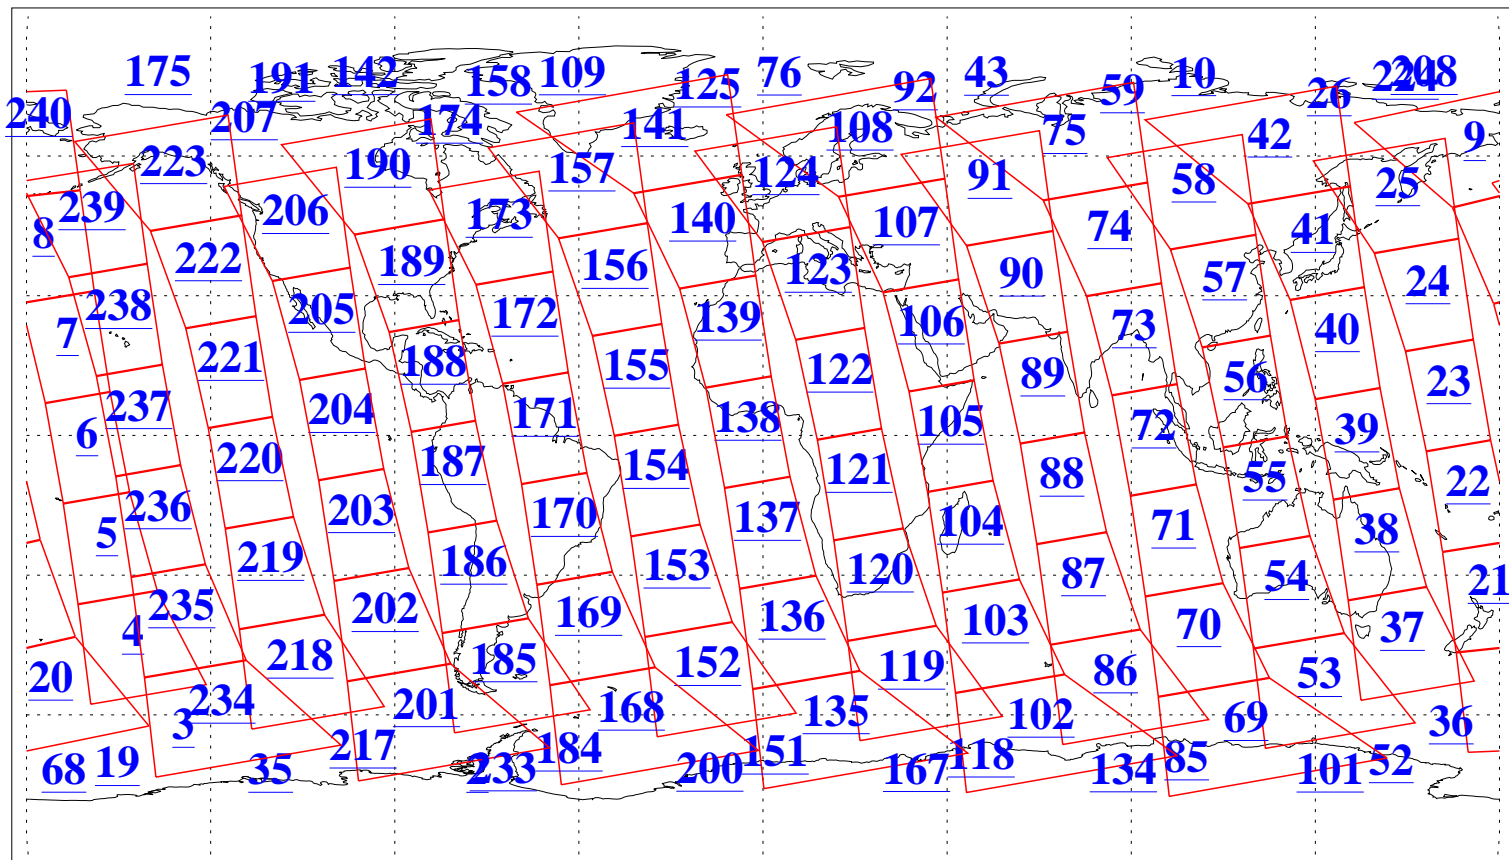

L1B Availability
AMSU Granules: 240
HSB Granules: 0
AIRS Granules: 240

2 Jun 2018
DoY 153
Aqua Day 5873
Granules: 1 to 120

Granules: 121 to 240

Legend: AMSU Available, HSB Available, AIRS Available

L1B Availability
AMSU Granules: 240
HSB Granules: 0
AIRS Granules: 240

2 Jun 2018
DoY 153
Aqua Day 5873

Ascending Granules

Descending Granules

Legend: AMSU Available, HSB Available, AIRS Available

L1B Availability
 AMSU Granules: 240
 HSB Granules: 0
 AIRS Granules: 240

2 Jun 2018
 DoY 153
 Aqua Day 5873

Northern Hemisphere Granules

Southern Hemisphere Granules

Legend: AMSU Available, HSB Available, AIRS Available