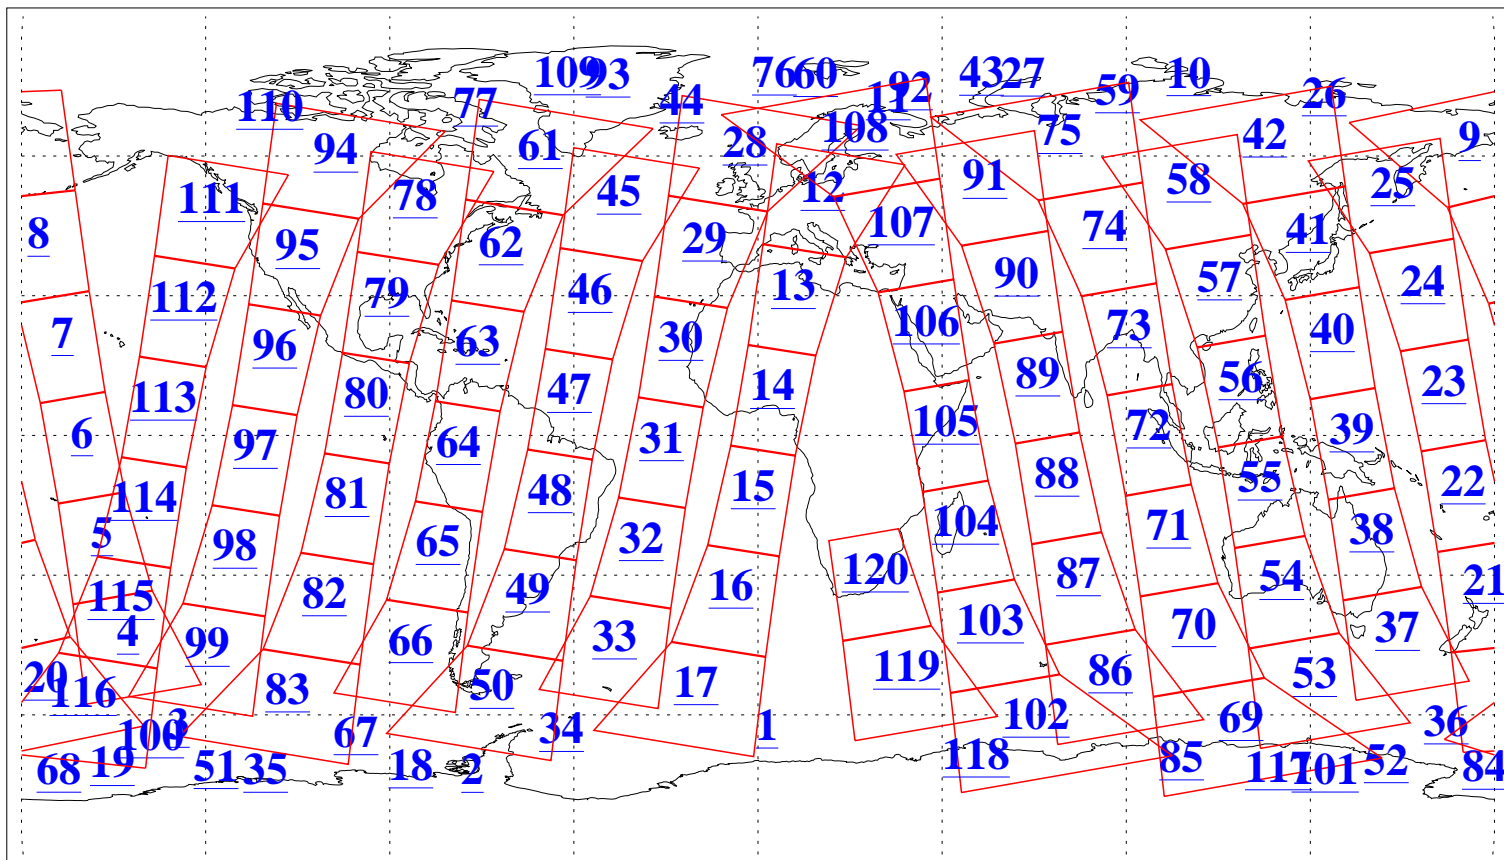

L1B Availability
AMSU Granules: 240
HSB Granules: 0
AIRS Granules: 240

2 Jun 2018
DoY 153
Aqua Day 5873
Granules: 1 to 120

Granules: 121 to 240

Legend: AMSU Available, HSB Available, AIRS Available

L1B Availability
AMSU Granules: 240
HSB Granules: 0
AIRS Granules: 240

2 Jun 2018
DoY 153
Aqua Day 5873

Ascending Granules

Descending Granules

Legend: AMSU Available, HSB Available, AIRS Available

L1B Availability
 AMSU Granules: 240
 HSB Granules: 0
 AIRS Granules: 240

2 Jun 2018
 DoY 153
 Aqua Day 5873

Northern Hemisphere Granules

Southern Hemisphere Granules

Legend: AMSU Available, HSB Available, AIRS Available