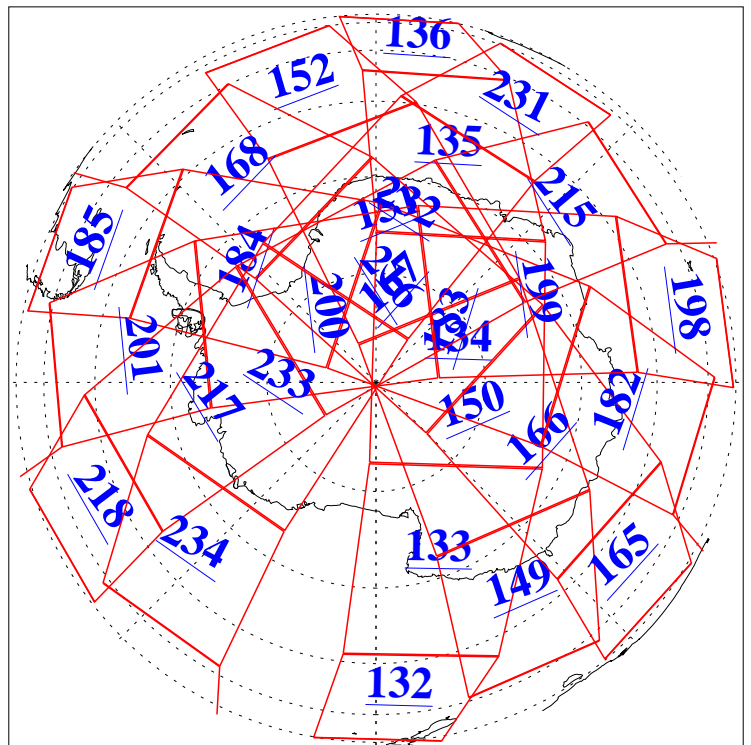

2 Jun 2018
DoY 153
Aqua Day 5873

Ascending Granules

Descending Granules

Legend: AMSU Available, HSB Available, AIRS Available

L1B Availability
 AMSU Granules: 240
 HSB Granules: 0
 AIRS Granules: 240

2 Jun 2018
 DoY 153
 Aqua Day 5873

Northern Hemisphere Granules

Southern Hemisphere Granules

Legend: AMSU Available, HSB Available, AIRS Available