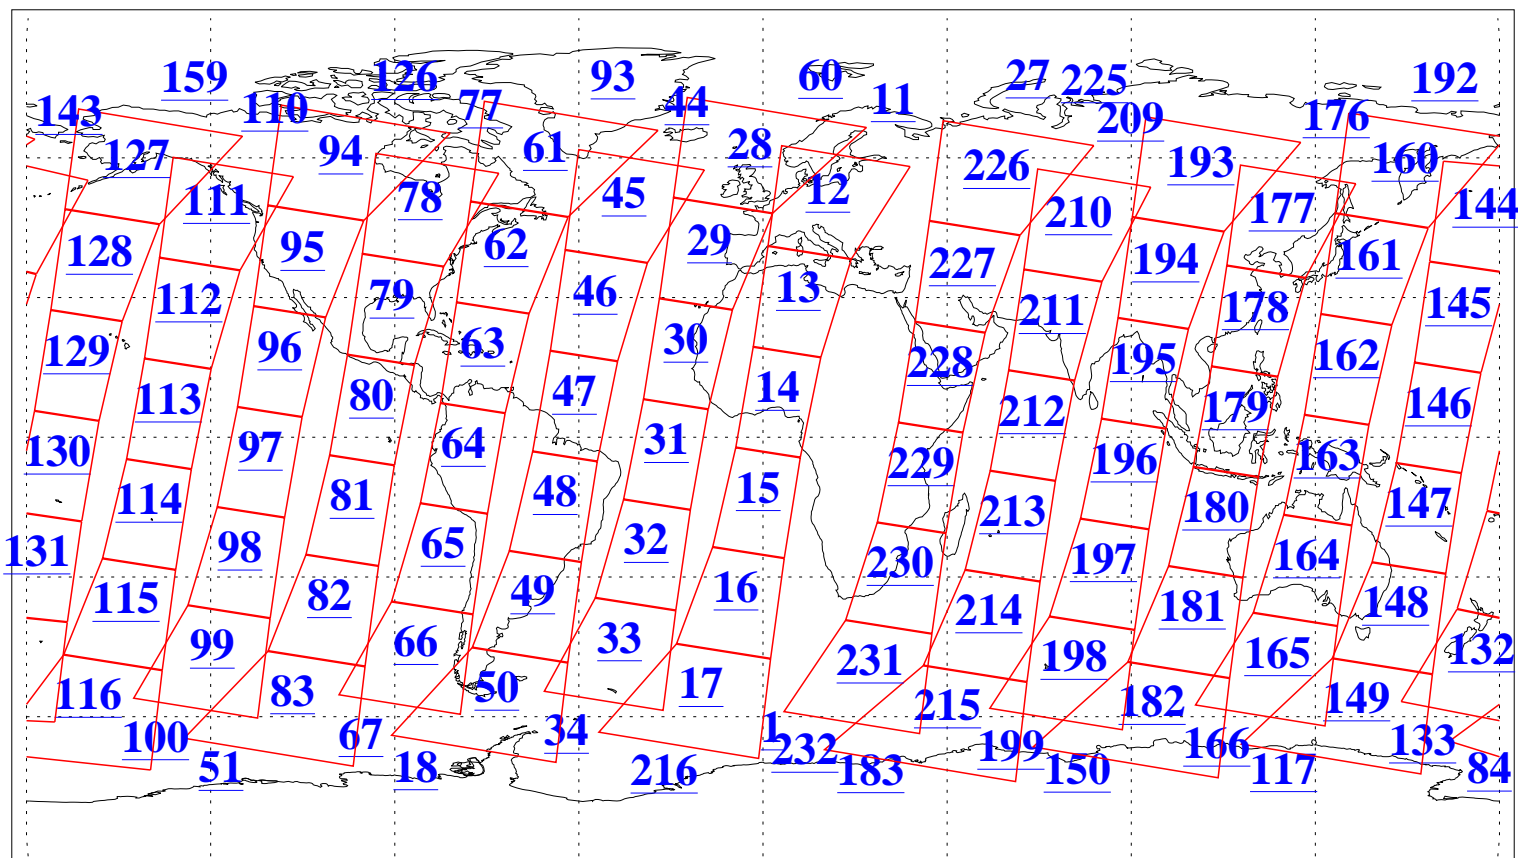

L1B Availability
AMSU Granules: 240
HSB Granules: 0
AIRS Granules: 240

2 Jun 2018
DoY 153
Aqua Day 5873
Granules: 1 to 120

Granules: 121 to 240

Legend: AMSU Available, HSB Available, AIRS Available

L1B Availability
AMSU Granules: 240
HSB Granules: 0
AIRS Granules: 240

2 Jun 2018
DoY 153
Aqua Day 5873

Ascending Granules

Descending Granules

Legend: AMSU Available, HSB Available, AIRS Available

L1B Availability
 AMSU Granules: 240
 HSB Granules: 0
 AIRS Granules: 240

2 Jun 2018
 DoY 153
 Aqua Day 5873

Northern Hemisphere Granules

Southern Hemisphere Granules

Legend: AMSU Available, HSB Available, AIRS Available