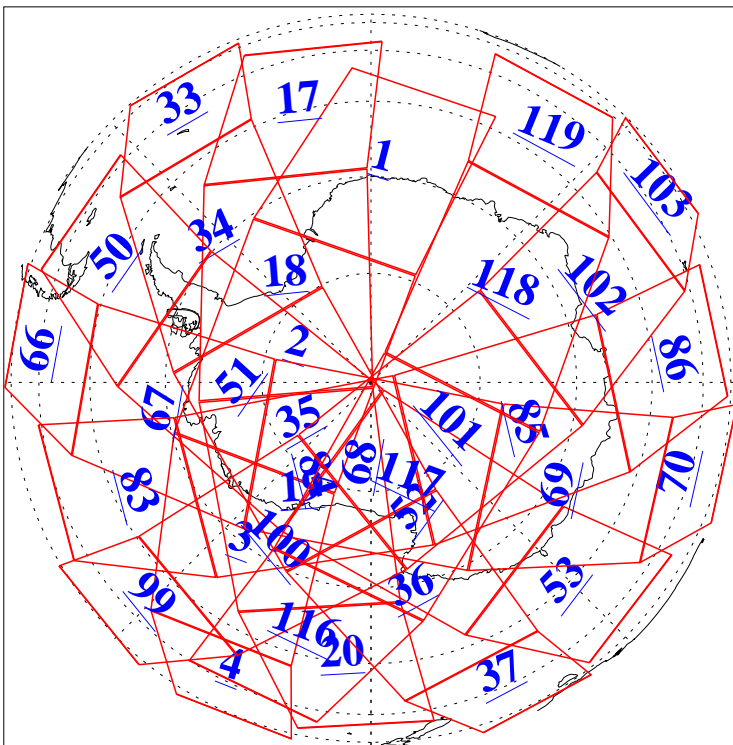

L1B Availability
AMSU Granules: 240
HSB Granules: 0
AIRS Granules: 240

2 Jun 2018
DoY 153
Aqua Day 5873
Granules: 1 to 120

Granules: 121 to 240

Legend: AMSU Available, HSB Available, AIRS Available

L1B Availability
AMSU Granules: 240
HSB Granules: 0
AIRS Granules: 240

2 Jun 2018
DoY 153
Aqua Day 5873

Ascending Granules

Descending Granules

Legend: AMSU Available, HSB Available, AIRS Available

L1B Availability
 AMSU Granules: 240
 HSB Granules: 0
 AIRS Granules: 240

2 Jun 2018
 DoY 153
 Aqua Day 5873

Northern Hemisphere Granules

Southern Hemisphere Granules

Legend: AMSU Available, HSB Available, AIRS Available