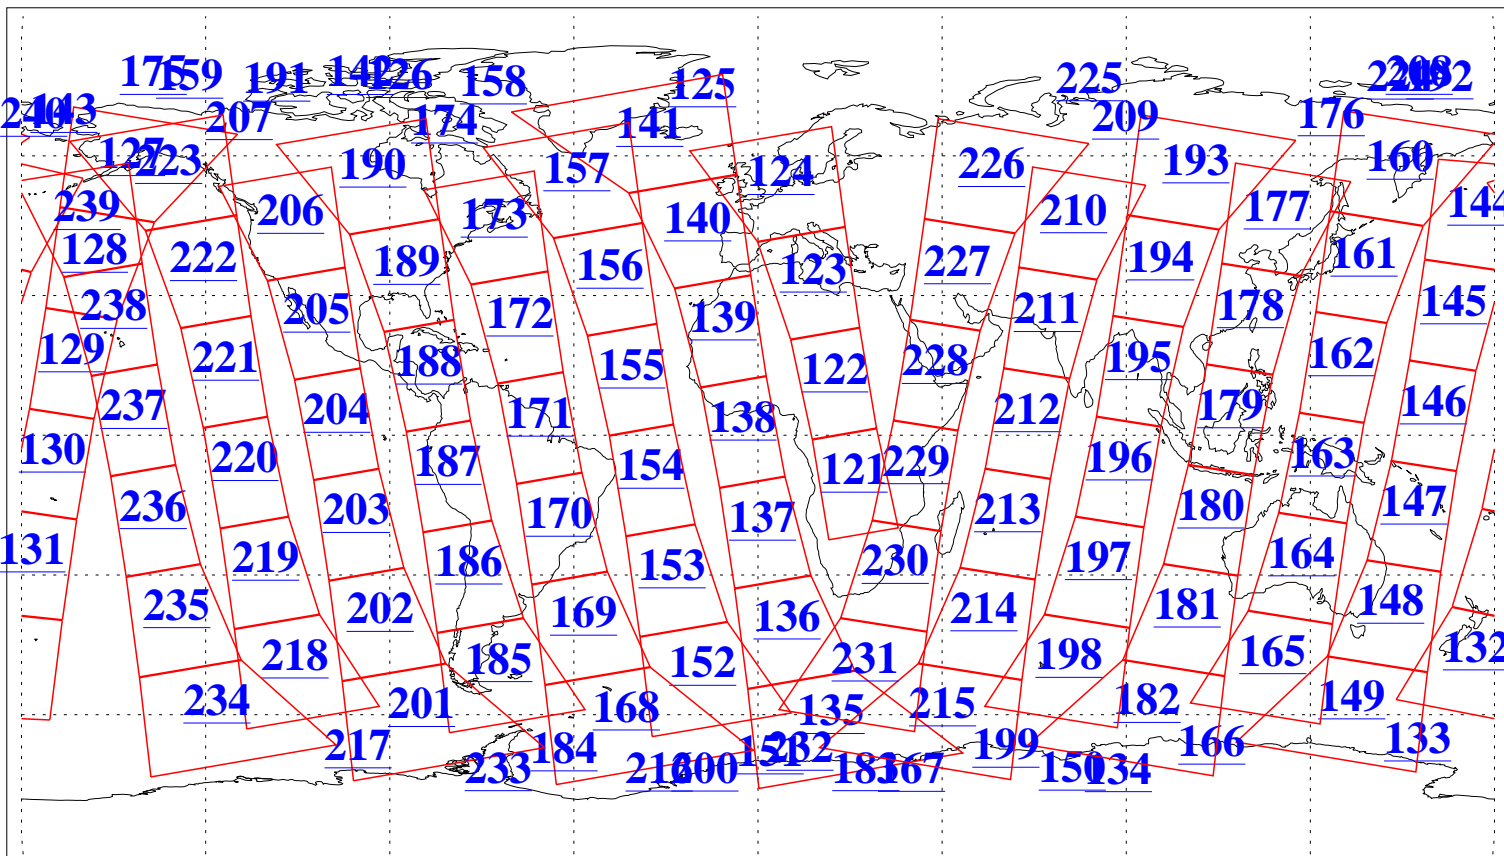

L1B Availability
AMSU Granules: 240
HSB Granules: 0
AIRS Granules: 240

2 Jun 2018
DoY 153
Aqua Day 5873
Granules: 1 to 120

Granules: 121 to 240

Legend: AMSU Available, HSB Available, AIRS Available

L1B Availability
AMSU Granules: 240
HSB Granules: 0
AIRS Granules: 240

2 Jun 2018
DoY 153
Aqua Day 5873

Ascending Granules

Descending Granules

Legend: AMSU Available, HSB Available, AIRS Available

L1B Availability
 AMSU Granules: 240
 HSB Granules: 0
 AIRS Granules: 240

2 Jun 2018
 DoY 153
 Aqua Day 5873

Northern Hemisphere Granules

Southern Hemisphere Granules

Legend: AMSU Available, HSB Available, AIRS Available