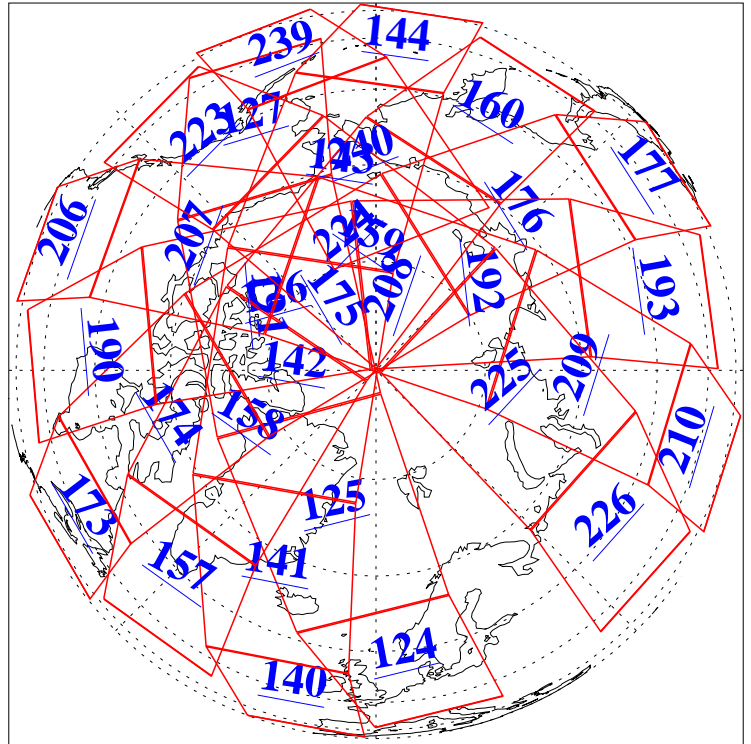

L1B Availability
AMSU Granules: 240
HSB Granules: 0
AIRS Granules: 240

2 Jun 2018
DoY 153
Aqua Day 5873
Granules: 1 to 120

Granules: 121 to 240

Legend: AMSU Available, HSB Available, AIRS Available

L1B Availability
AMSU Granules: 240
HSB Granules: 0
AIRS Granules: 240

2 Jun 2018
DoY 153
Aqua Day 5873

Ascending Granules

Descending Granules

Legend: AMSU Available, HSB Available, AIRS Available

L1B Availability
 AMSU Granules: 240
 HSB Granules: 0
 AIRS Granules: 240

2 Jun 2018
 DoY 153
 Aqua Day 5873

Northern Hemisphere Granules

Southern Hemisphere Granules

Legend: AMSU Available, HSB Available, AIRS Available